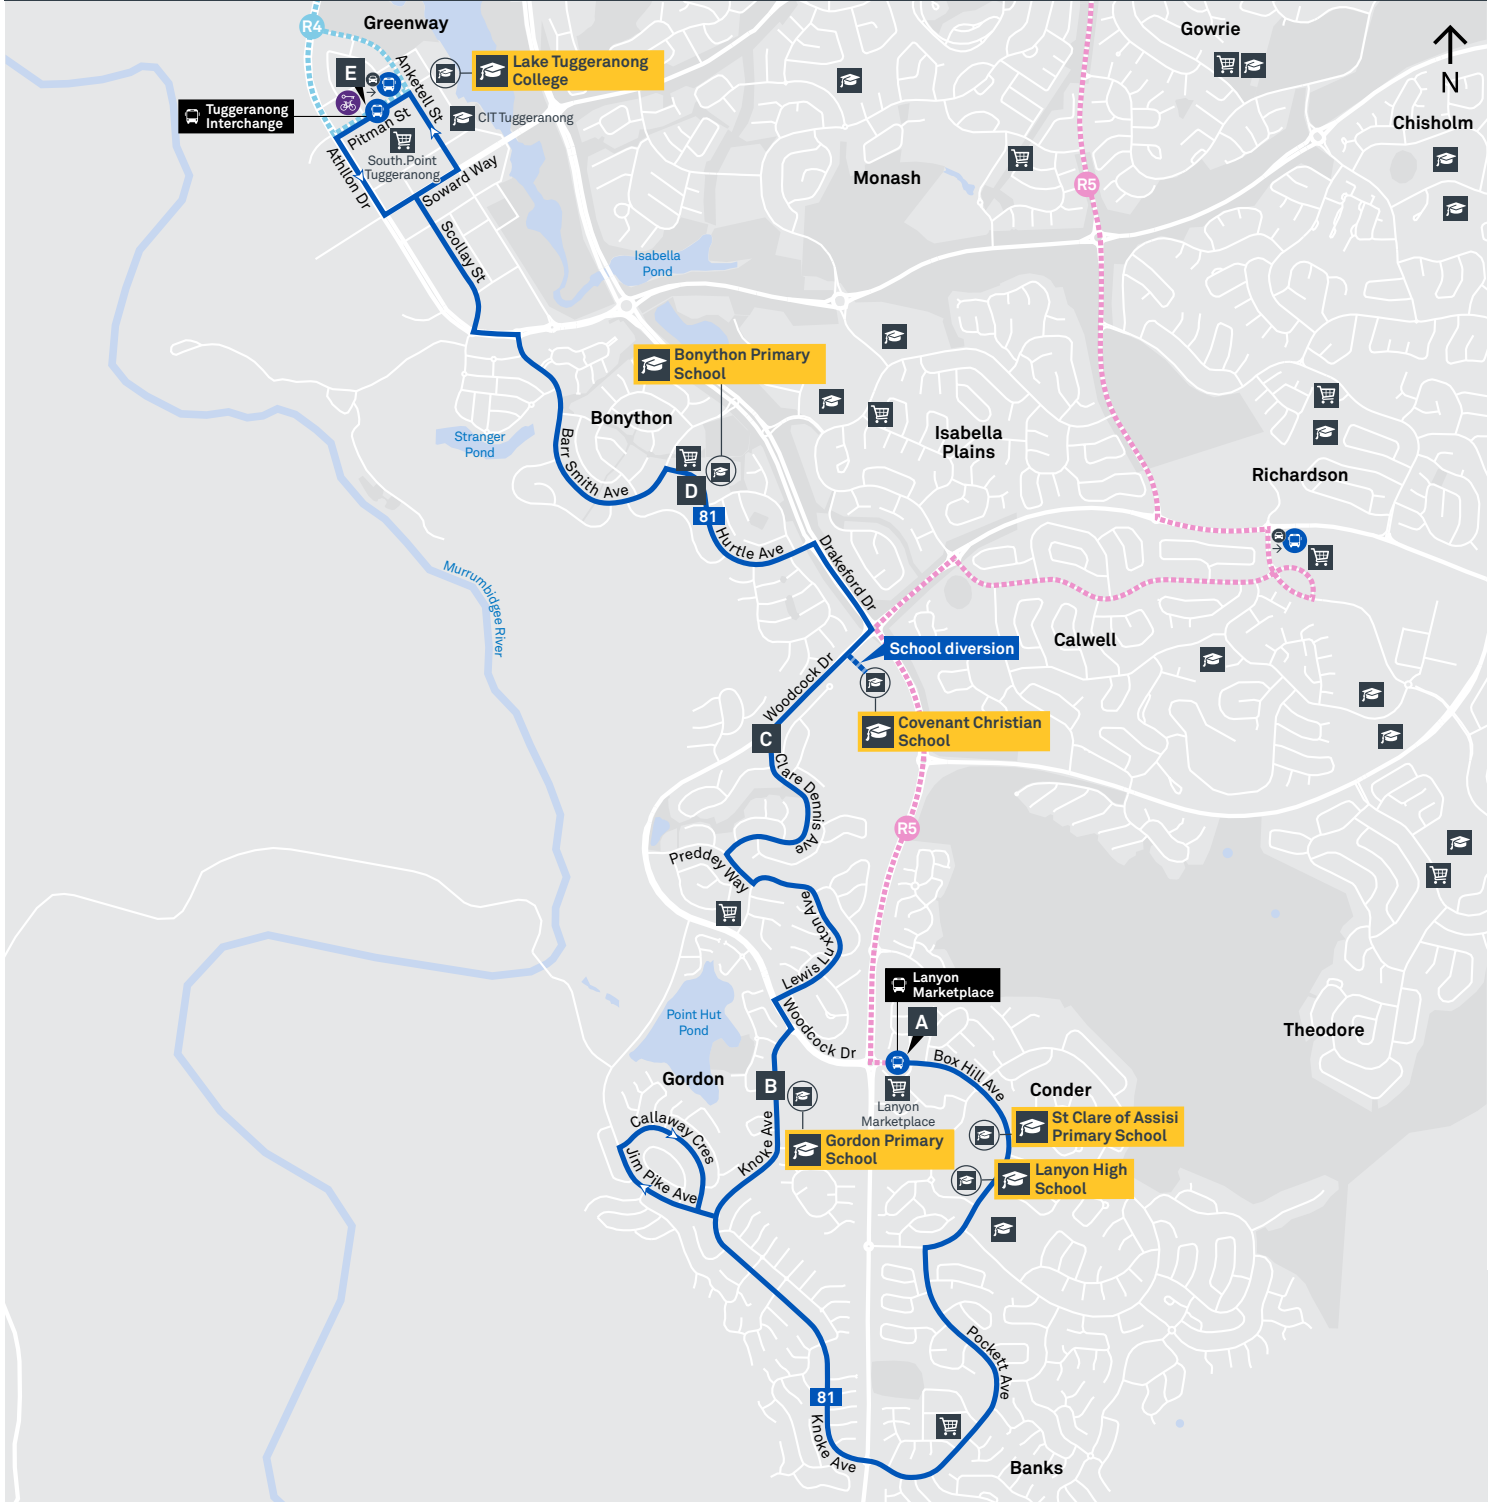

CANBERRA
IS BETTER
CONNECTED

transport.act.gov.au

ACT
Government

Transport
Canberra

LANYON TO TUGGERANONG via Gordon and Bonython

ROUTE MAP

- Bus route
- Bus station
- Mode interchange
- Educational institution
- Hospital
- Bicycle lockers
- Bicycle cage
- R4 RAPID route
- Bus terminus
- 81 Route number
- Shopping centre
- Bicycle rails
- Park and Ride

CANBERRA
IS BETTER
CONNECTED

transport.act.gov.au

ACT
Government

Transport
Canberra

BELCONNEN TO TUGGERANONG via City and Woden

ROUTE MAP

- **RAPID** route
- Bus station
- Mode interchange
- Educational institution
- + Hospital
- Bicycle lockers
- Park and Ride
- R2 Other **RAPID** route
- Bus terminus
- R4 Route number
- Shopping centre
- Bicycle rails
- Bicycle cage