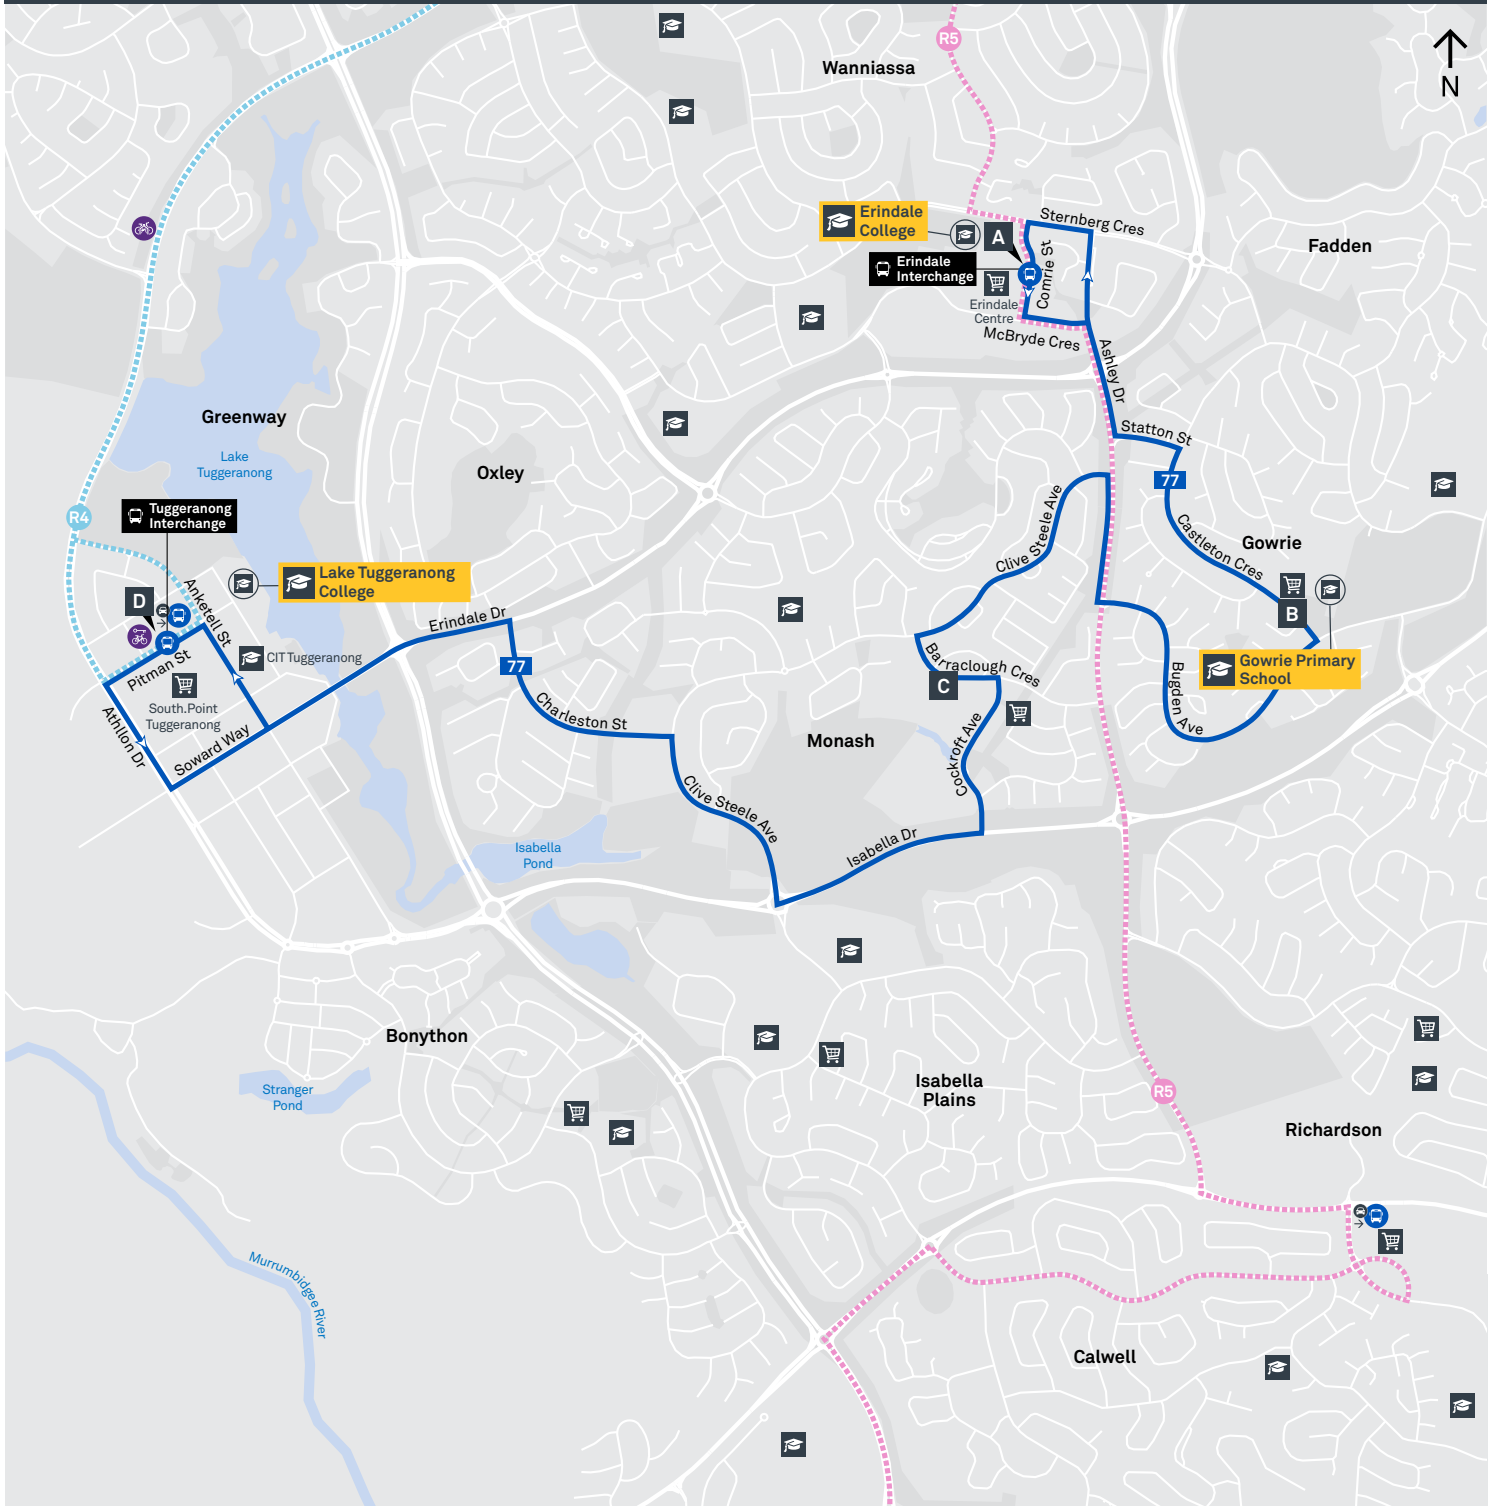

**CANBERRA
IS BETTER
CONNECTED**

transport.act.gov.au

CHISHOLM LOOP

via Erindale and Richardson

ROUTE MAP

- Bus route
- Bus station
- Mode interchange
- Educational institution
- Hospital
- Bicycle lockers
- Bicycle cage
- R4 RAPID route
- Bus terminus
- 74 Route number
- Shopping centre
- Bicycle rails
- Park and Ride

CANBERRA
IS BETTER
CONNECTED

transport.act.gov.au

ERINDALE TO TUGGERANONG via Gowrie and Monash

ROUTE MAP

- Bus route
- Bus station
- Mode interchange
- Educational institution
- Hospital
- Bicycle lockers
- Park and Ride
- R4 RAPID route
- Bus terminus
- 77 Route number
- Shopping centre
- Bicycle rails
- Bicycle cage

CANBERRA
IS BETTER
CONNECTED

transport.act.gov.au

TTC Transport
Canberra

TUGGERANONG TO CHISHOLM via Bonython and Isabella Plains

78

ROUTE MAP

- Bus route
- Bus station
- Mode interchange
- Educational institution
- Hospital
- Bicycle lockers
- Park and Ride
- R4 RAPID route
- Bus terminus
- 78 Route number
- Shopping centre
- Bicycle rails
- Bicycle cage

**CANBERRA
IS BETTER
CONNECTED**

transport.act.gov.au

ACT
Government

**Transport
Canberra**

CALWELL TO TUGGERANONG

via Theodore and Isabella Plains

79

ROUTE MAP