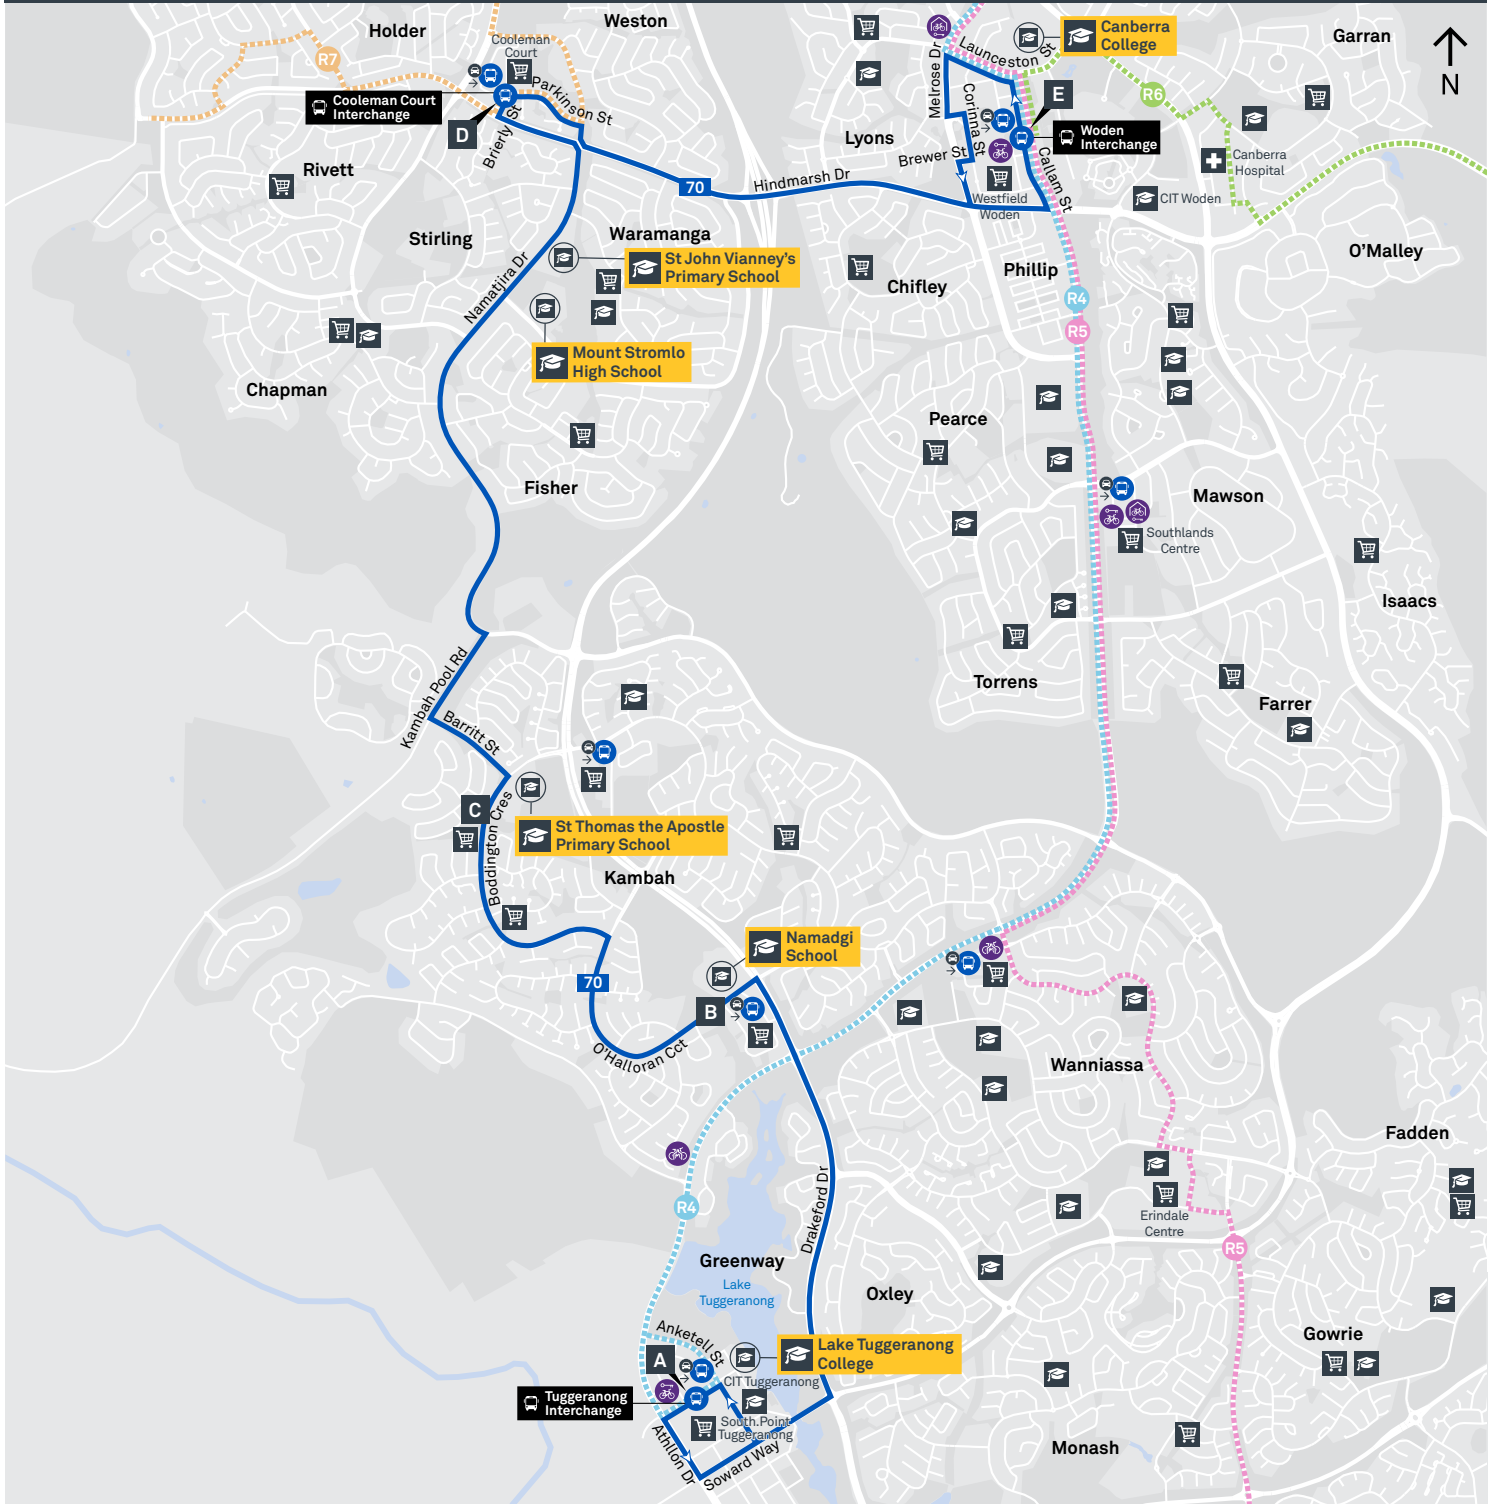

ROUTE MAP

- Bus route
- Bus station
- Mode interchange
- Educational institution
- Hospital
- Bicycle lockers
- Park and Ride
- R4 RAPID route
- Bus terminus
- 70 Route number
- Shopping centre
- Bicycle rails
- Bicycle cage

**CANBERRA
IS BETTER
CONNECTED**

transport.act.gov.au

ACT
Government

**Transport
Canberra**