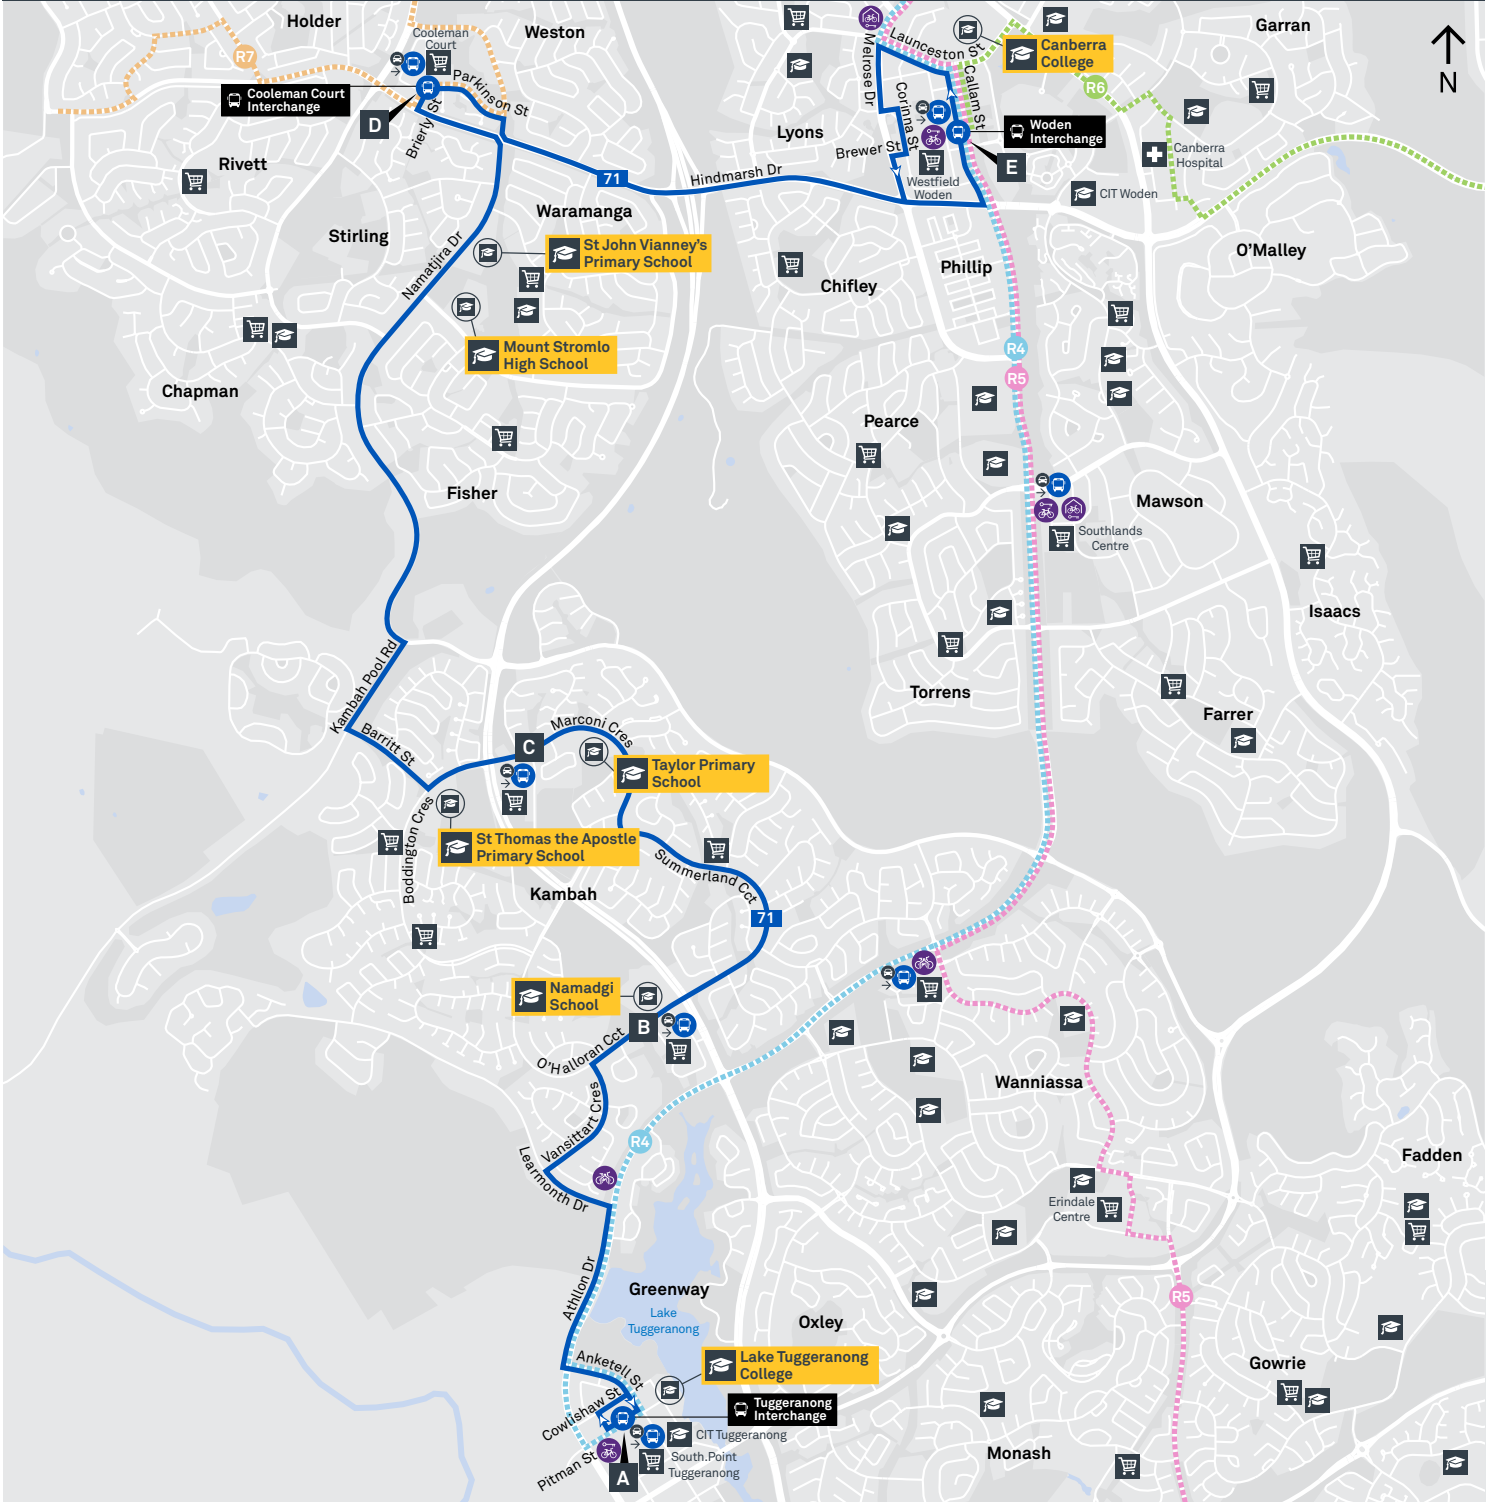

**CANBERRA
IS BETTER
CONNECTED**

transport.act.gov.au

ACT
Government

**Transport
Canberra**

TUGGERANONG TO WODEN via Kambah East and Coleman Court

71

ROUTE MAP

- Bus route
- Bus station
- Mode interchange
- Educational institution
- Hospital
- Bicycle lockers
- Park and Ride
- R4 RAPID route
- Bus terminus
- 71 Route number
- Shopping centre
- Bicycle rails
- Bicycle cage

CANBERRA
IS BETTER
CONNECTED

transport.act.gov.au

ACT
Government

Transport
Canberra

ERINDALE LOOP via Oxley and Monash

ROUTE MAP

- Bus route
- Bus station
- Mode interchange
- Educational institution
- Hospital
- Bicycle lockers
- Park and Ride
- R4 RAPID route
- Bus terminus
- 72 Route number
- Shopping centre
- Bicycle rails
- Bicycle cage

**CANBERRA
IS BETTER
CONNECTED**

transport.act.gov.au

CHISHOLM LOOP

via Erindale and Richardson

ROUTE MAP

- Bus route
- Bus station
- Mode interchange
- Educational institution
- Hospital
- Bicycle lockers
- Bicycle cage
- R4 RAPID route
- Bus terminus
- 74 Route number
- Shopping centre
- Bicycle rails
- Park and Ride