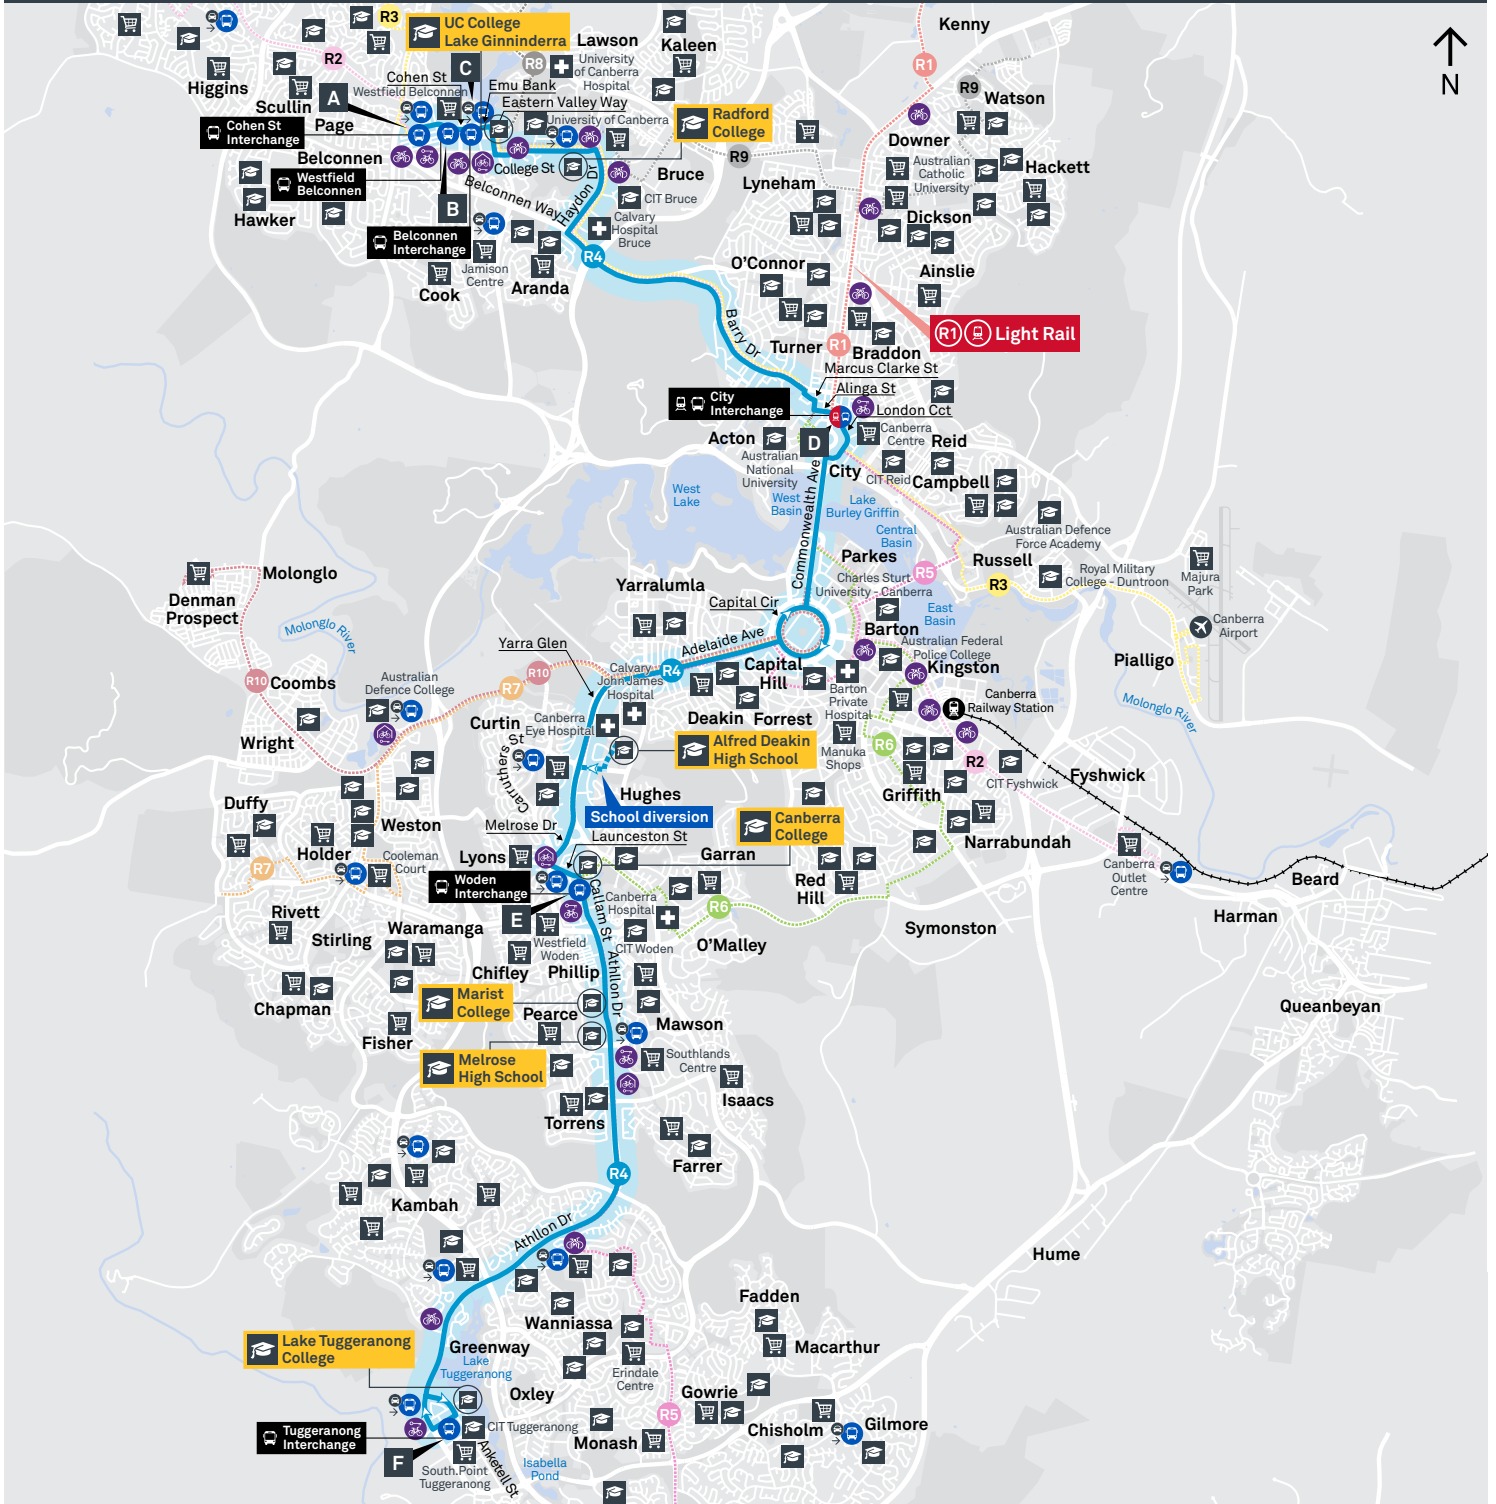

Route	AM	PM	Suburbs/Areas Served	Other information
R4	✓	✓	Belconnen Bus Stations, Bruce, City Interchange, Woden Bus Station, Tuggeranong Bus Station	
70	✓	✓	Woden Bus Station, Phillip, Cooleman Court, via Namatijira Drive, Kambah West, Tuggeranong Bus Station	
71	✓	✓	Woden Bus Station, Phillip, Cooleman Court, via Namatijira Drive, Kambah, Tuggeranong Bus Station	
72	✓	✓	Tuggeranong Bus Station, Oxley, Wanniassa, Erindale Bus Station, Monash	
73	✓	✓	Tuggeranong Bus Station, Monash, Erindale Bus Station, Wanniassa, Oxley	
74	✓	✓	Tuggeranong Bus Station, Erindale Bus Station, Fadden, Macarthur, Chisholm, Gilmore, Richardson	
75	✓	✓	Tuggeranong Bus Station, Richardson, Gilmore, Chisholm, Macarthur, Fadden, Erindale Bus Station, Fadden	
76	✓	✓	Tuggeranong Bus Station, Wanniassa, Erindale Bus Station, Gowrie, Macarthur, Chisholm, Richardson, Calwell	
77	✓	✓	Tuggeranong Bus Station, Monash, Gowrie, Erindale Bus Station	
78	✓	✓	Tuggeranong Bus Station, Greenway, Bonython, Isabella Plains, Richardson, Chisholm	
79	✓	✓	Tuggeranong Bus Station, Greenway, Isabella Plains, Theodore, Calwell	
80	✓	✓	Tuggeranong Bus Station, Greenway, Lanyon Marketplace, Conder, Banks	
81	✓	✓	Tuggeranong Bus Station, Greenway, Bonython, Gordon, Banks, Conder, Lanyon Marketplace	

**CANBERRA
IS BETTER
CONNECTED**

transport.act.gov.au

CHISHOLM LOOP

via Erindale and Richardson

ROUTE MAP

- Bus route
- Bus station
- Mode interchange
- Educational institution
- Hospital
- Bicycle lockers
- Bicycle cage
- R4 RAPID route
- Bus terminus
- 74 Route number
- Shopping centre
- Bicycle rails
- Park and Ride

CANBERRA
IS BETTER
CONNECTED

transport.act.gov.au

ACT
Government

Transport
Canberra

BELCONNEN TO TUGGERANONG via City and Woden

ROUTE MAP

- **RAPID** route
- Bus station
- Mode interchange
- Educational institution
- + Hospital
- Bicycle lockers
- Park and Ride
- R2 Other **RAPID** route
- Bus terminus
- R4 Route number
- Shopping centre
- Bicycle rails
- Bicycle cage