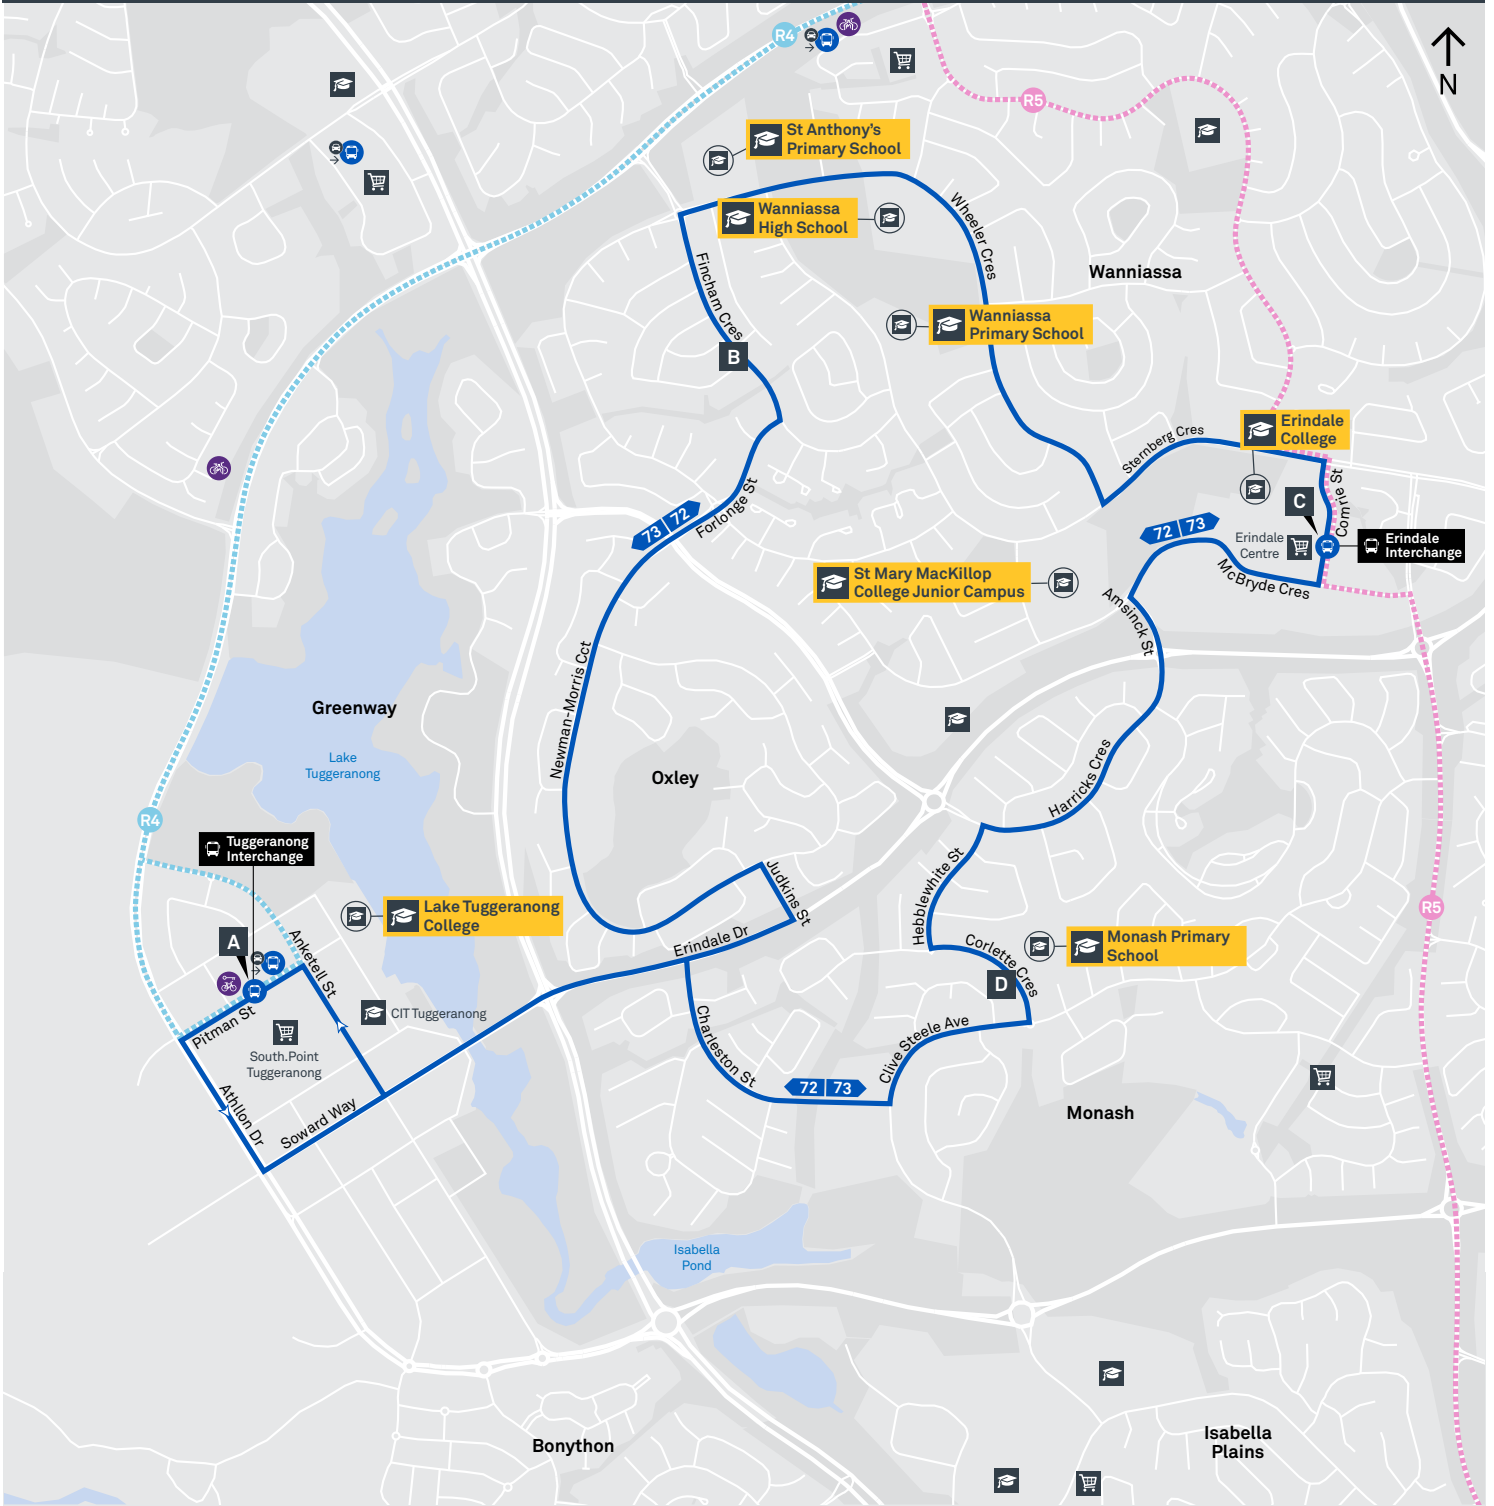

**CANBERRA
IS BETTER
CONNECTED**

transport.act.gov.au

ACT
Government

**Transport
Canberra**

TUGGERANONG TO WODEN via Kambah East and Coleman Court

71

ROUTE MAP

- Bus route
- Bus station
- Mode interchange
- Educational institution
- Hospital
- Bicycle lockers
- Park and Ride
- R4 RAPID route
- Bus terminus
- 71 Route number
- Shopping centre
- Bicycle rails
- Bicycle cage

CANBERRA
IS BETTER
CONNECTED

transport.act.gov.au

ACT
Government

Transport
Canberra

ERINDALE LOOP via Oxley and Monash

ROUTE MAP

- Bus route
- Bus station
- Mode interchange
- Educational institution
- Hospital
- Bicycle lockers
- Park and Ride
- R4 RAPID route
- Bus terminus
- 72 Route number
- Shopping centre
- Bicycle rails
- Bicycle cage

**CANBERRA
IS BETTER
CONNECTED**

transport.act.gov.au

CHISHOLM LOOP

via Erindale and Richardson

ROUTE MAP

- Bus route
- Bus station
- Mode interchange
- Educational institution
- Hospital
- Bicycle lockers
- Bicycle cage
- R4 RAPID route
- Bus terminus
- 74 Route number
- Shopping centre
- Bicycle rails
- Park and Ride

CANBERRA
IS BETTER
CONNECTED

transport.act.gov.au

ERINDALE TO TUGGERANONG via Gowrie and Monash

ROUTE MAP

- Bus route
- Bus station
- Mode interchange
- Educational institution
- Hospital
- Bicycle lockers
- Park and Ride
- R4 RAPID route
- Bus terminus
- 77 Route number
- Shopping centre
- Bicycle rails
- Bicycle cage