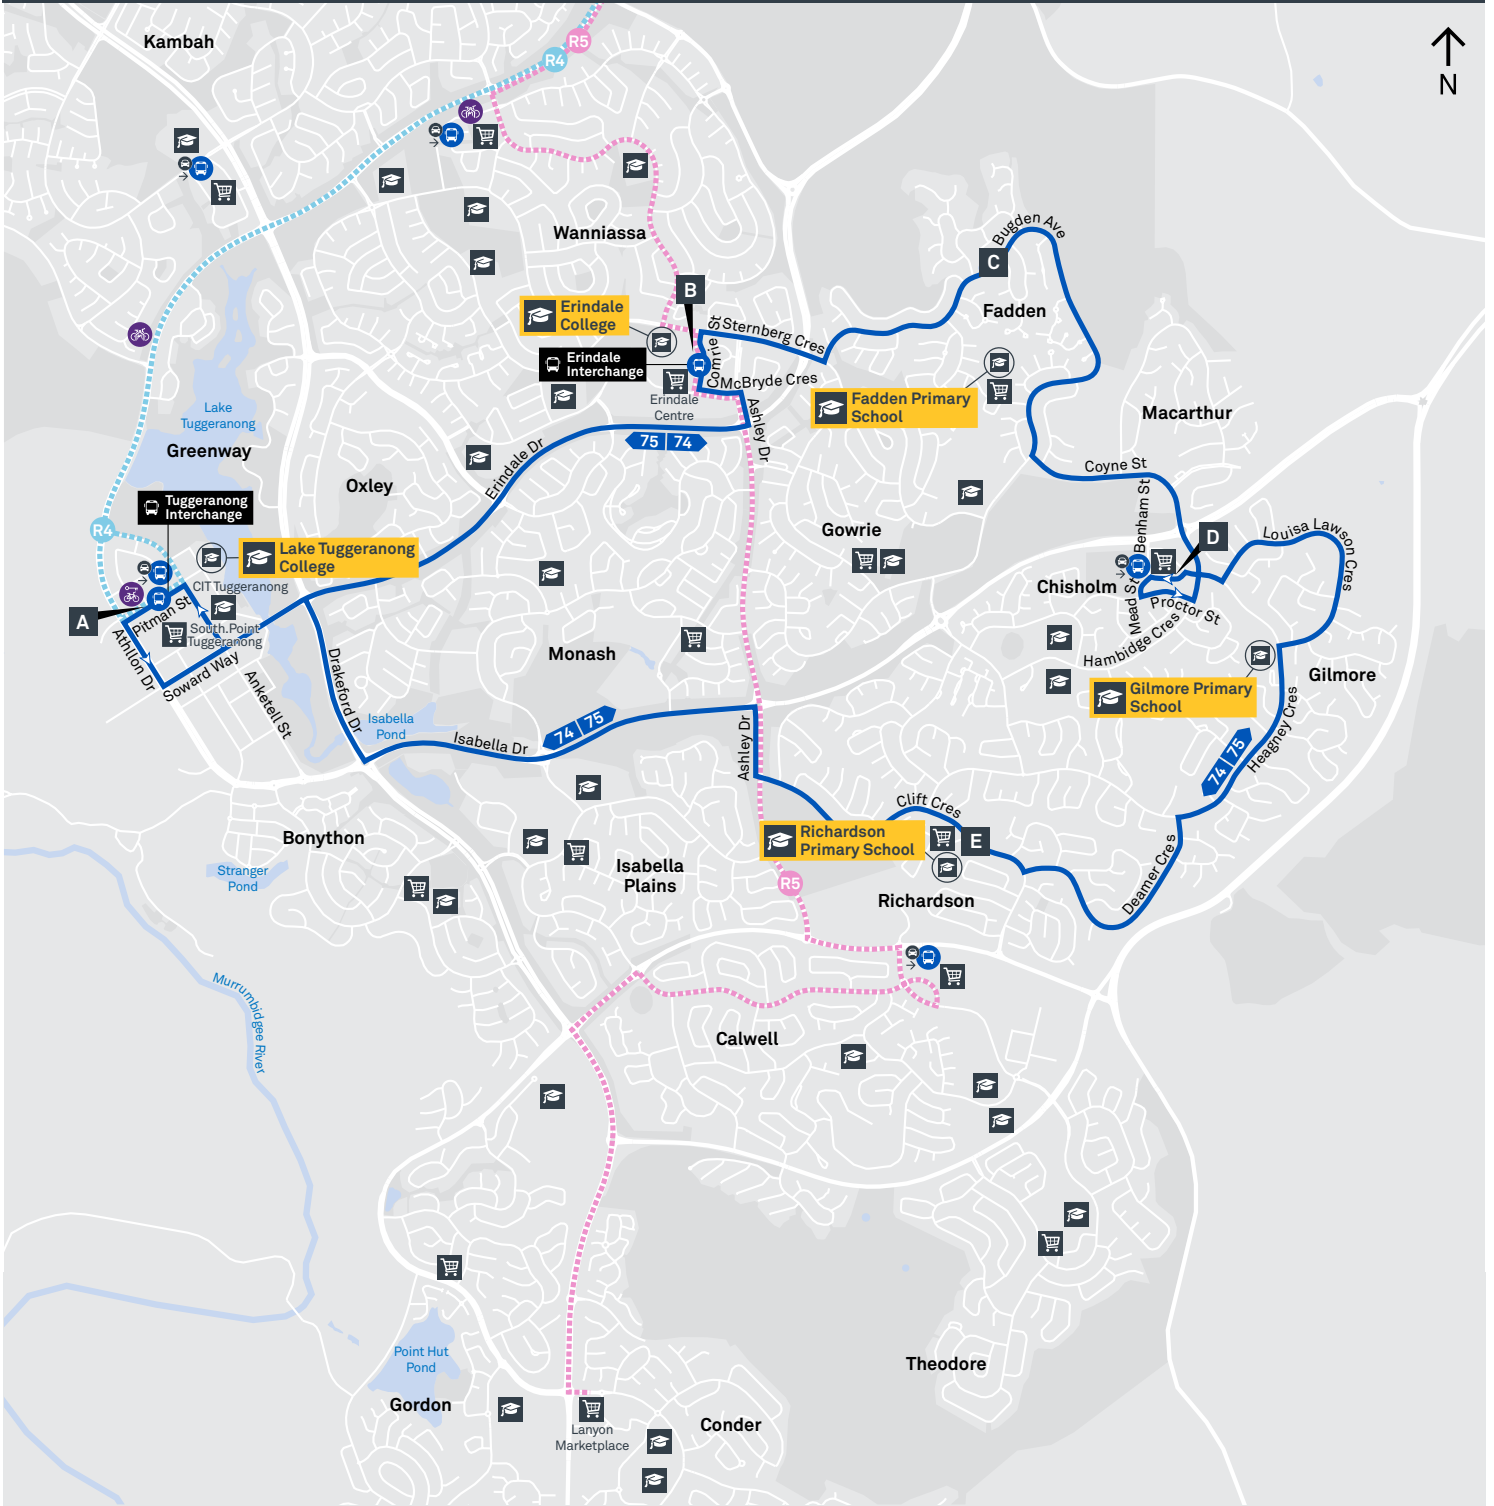

CANBERRA
IS BETTER
CONNECTED

transport.act.gov.au

ACT
Government

Transport
Canberra

ERINDALE LOOP via Oxley and Monash

ROUTE MAP

- Bus route
- Bus station
- Mode interchange
- Educational institution
- Hospital
- Bicycle lockers
- Park and Ride
- R4 RAPID route
- Bus terminus
- 72 Route number
- Shopping centre
- Bicycle rails
- Bicycle cage

**CANBERRA
IS BETTER
CONNECTED**

transport.act.gov.au

CHISHOLM LOOP

via Erindale and Richardson

ROUTE MAP

- Bus route
- Bus station
- Mode interchange
- Educational institution
- Hospital
- Bicycle lockers
- Bicycle cage
- R4 RAPID route
- Bus terminus
- 74 Route number
- Shopping centre
- Bicycle rails
- Park and Ride

CANBERRA
IS BETTER
CONNECTED

transport.act.gov.au

ERINDALE TO TUGGERANONG via Gowrie and Monash

ROUTE MAP

- Bus route
- Bus station
- Mode interchange
- Educational institution
- Hospital
- Bicycle lockers
- Park and Ride
- R4 RAPID route
- Bus terminus
- 77 Route number
- Shopping centre
- Bicycle rails
- Bicycle cage

**CANBERRA
IS BETTER
CONNECTED**

transport.act.gov.au

ACT
Government

**Transport
Canberra**

CALWELL TO TUGGERANONG

via Theodore and Isabella Plains

79

ROUTE MAP