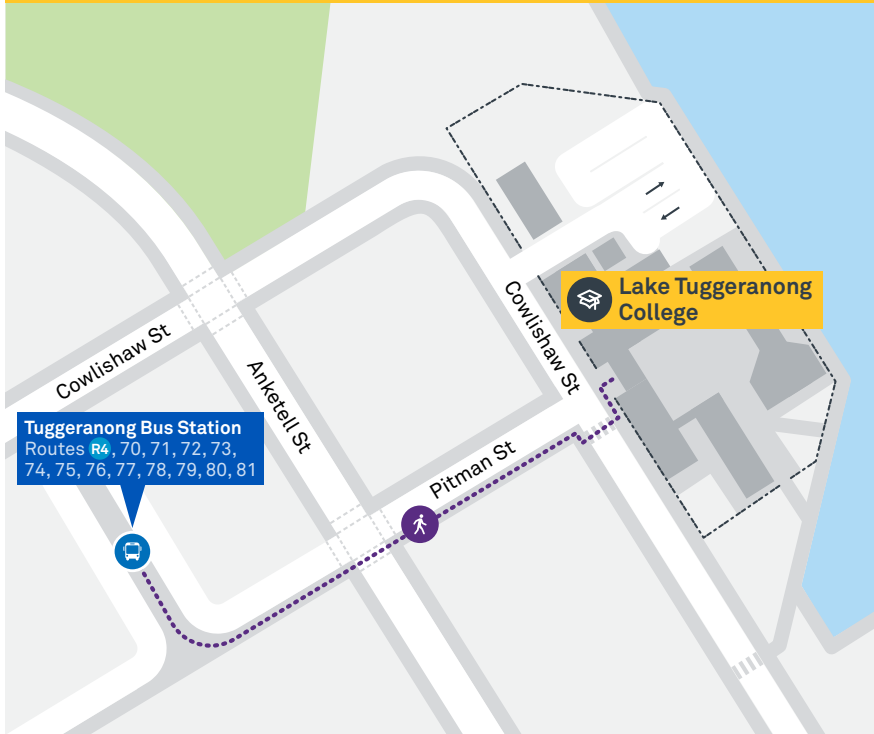

LAKE TUGGERANONG COLLEGE

Plan your trip with the TC Journey planner! Visit transport.act.gov.au for details

Local area map

School start

🕒 8:30 am

School finish

🕒 3:30 pm

Bus stop location

70

Regular route number

R4

RAPID route number

Walking route

Local area map provides indicative walking paths only. This map is designed to represent local public transport options in the area and is not to scale

TUGGERANONG TO WODEN via Kambah West and Coleman Court

ROUTE MAP

- Bus route
- Bus station
- Mode interchange
- Educational institution
- Hospital
- Bicycle lockers
- Park and Ride
- R4 RAPID route
- Bus terminus
- 70 Route number
- Shopping centre
- Bicycle rails
- Bicycle cage

CANBERRA
IS BETTER
CONNECTED

transport.act.gov.au

ERINDALE TO TUGGERANONG via Gowrie and Monash

ROUTE MAP

- Bus route
- Bus station
- Mode interchange
- Educational institution
- Hospital
- Bicycle lockers
- Park and Ride
- R4 RAPID route
- Bus terminus
- 77 Route number
- Shopping centre
- Bicycle rails
- Bicycle cage