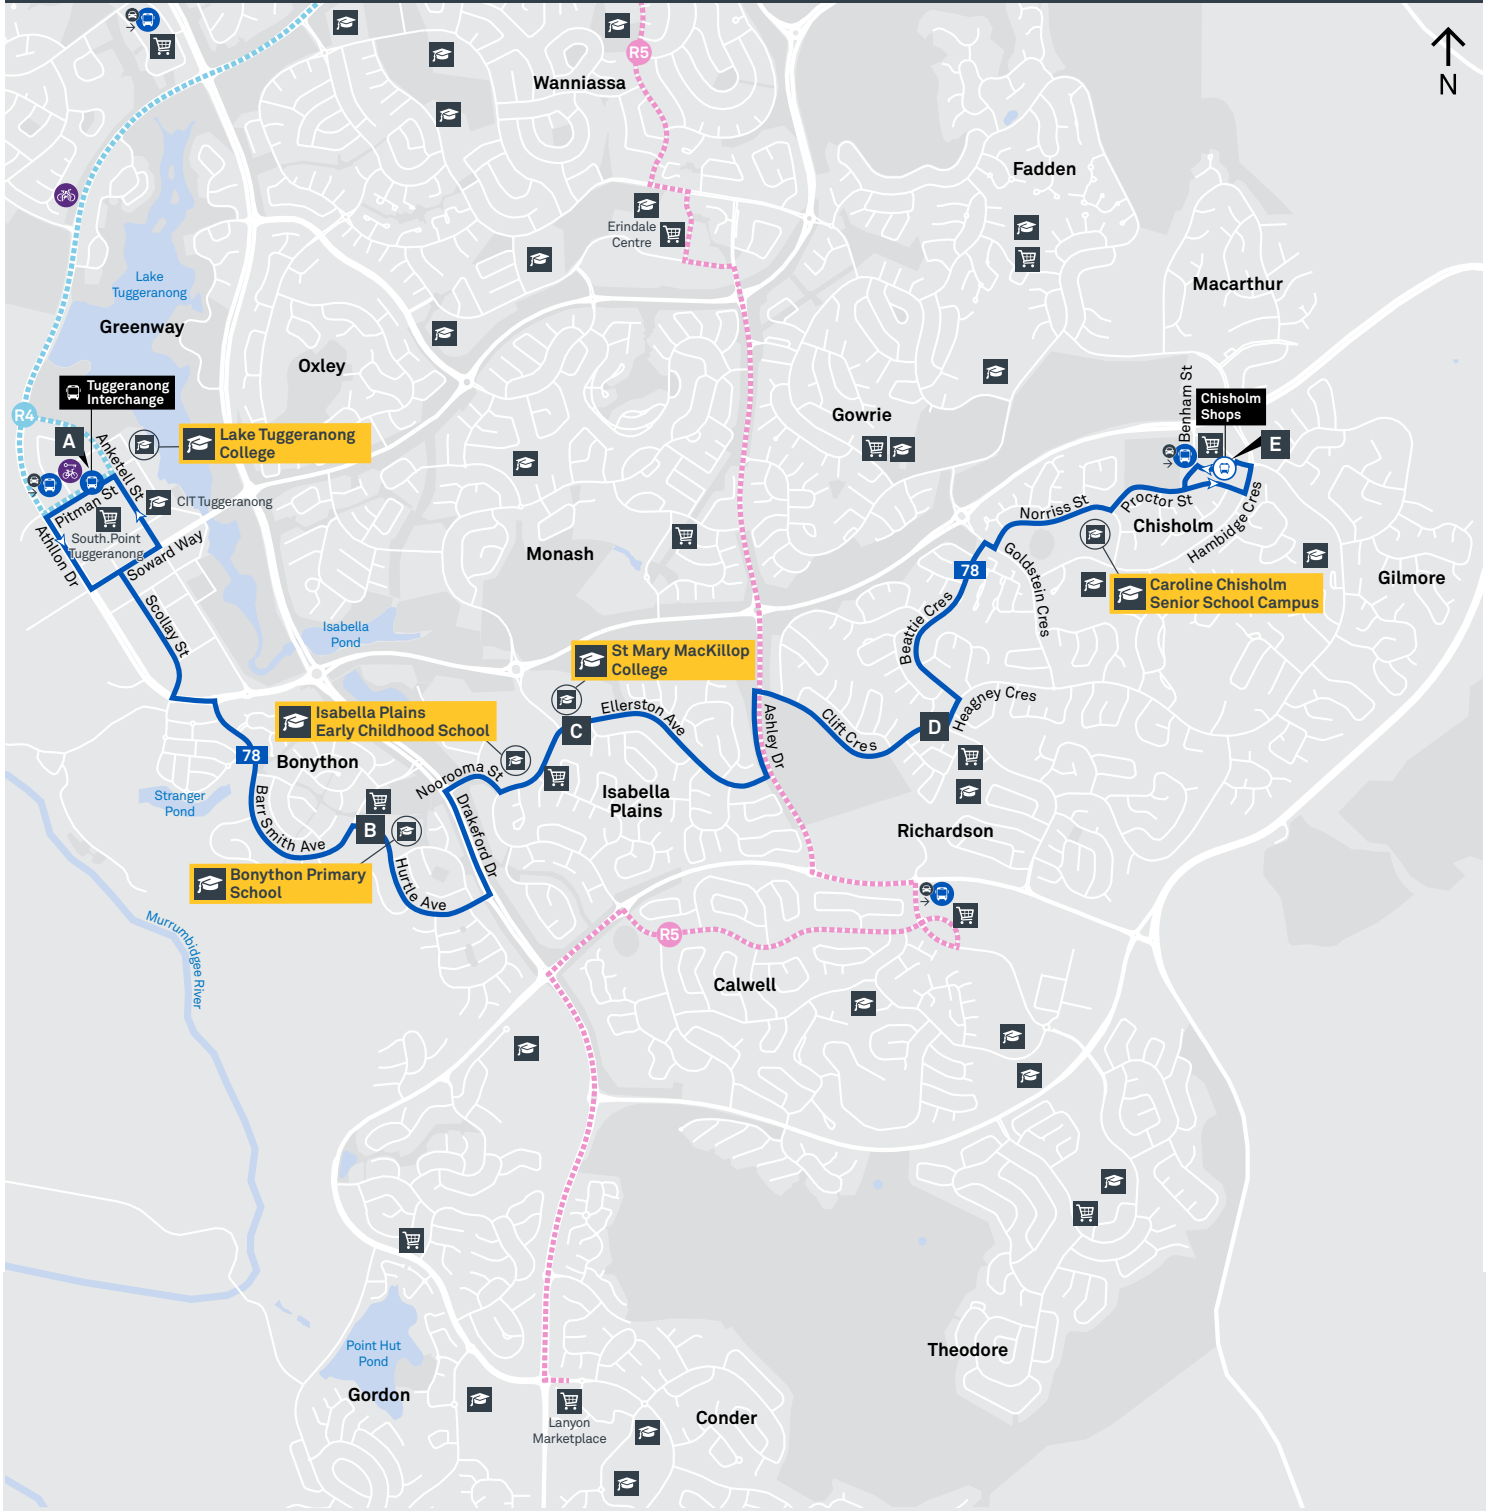

CANBERRA
IS BETTER
CONNECTED

transport.act.gov.au

ERINDALE TO TUGGERANONG via Gowrie and Monash

ROUTE MAP

- Bus route
- Bus station
- Mode interchange
- Educational institution
- Hospital
- Bicycle lockers
- Park and Ride
- R4 RAPID route
- Bus terminus
- 77 Route number
- Shopping centre
- Bicycle rails
- Bicycle cage

CANBERRA
IS BETTER
CONNECTED

transport.act.gov.au

TTC Transport
Canberra

TUGGERANONG TO CHISHOLM via Bonython and Isabella Plains

78

ROUTE MAP

- Bus route
- Bus station
- Mode interchange
- Educational institution
- Hospital
- Bicycle lockers
- Park and Ride
- R4 RAPID route
- Bus terminus
- 78 Route number
- Shopping centre
- Bicycle rails
- Bicycle cage

**CANBERRA
IS BETTER
CONNECTED**

transport.act.gov.au

ACT
Government

**Transport
Canberra**

CALWELL TO TUGGERANONG

via Theodore and Isabella Plains

79

ROUTE MAP