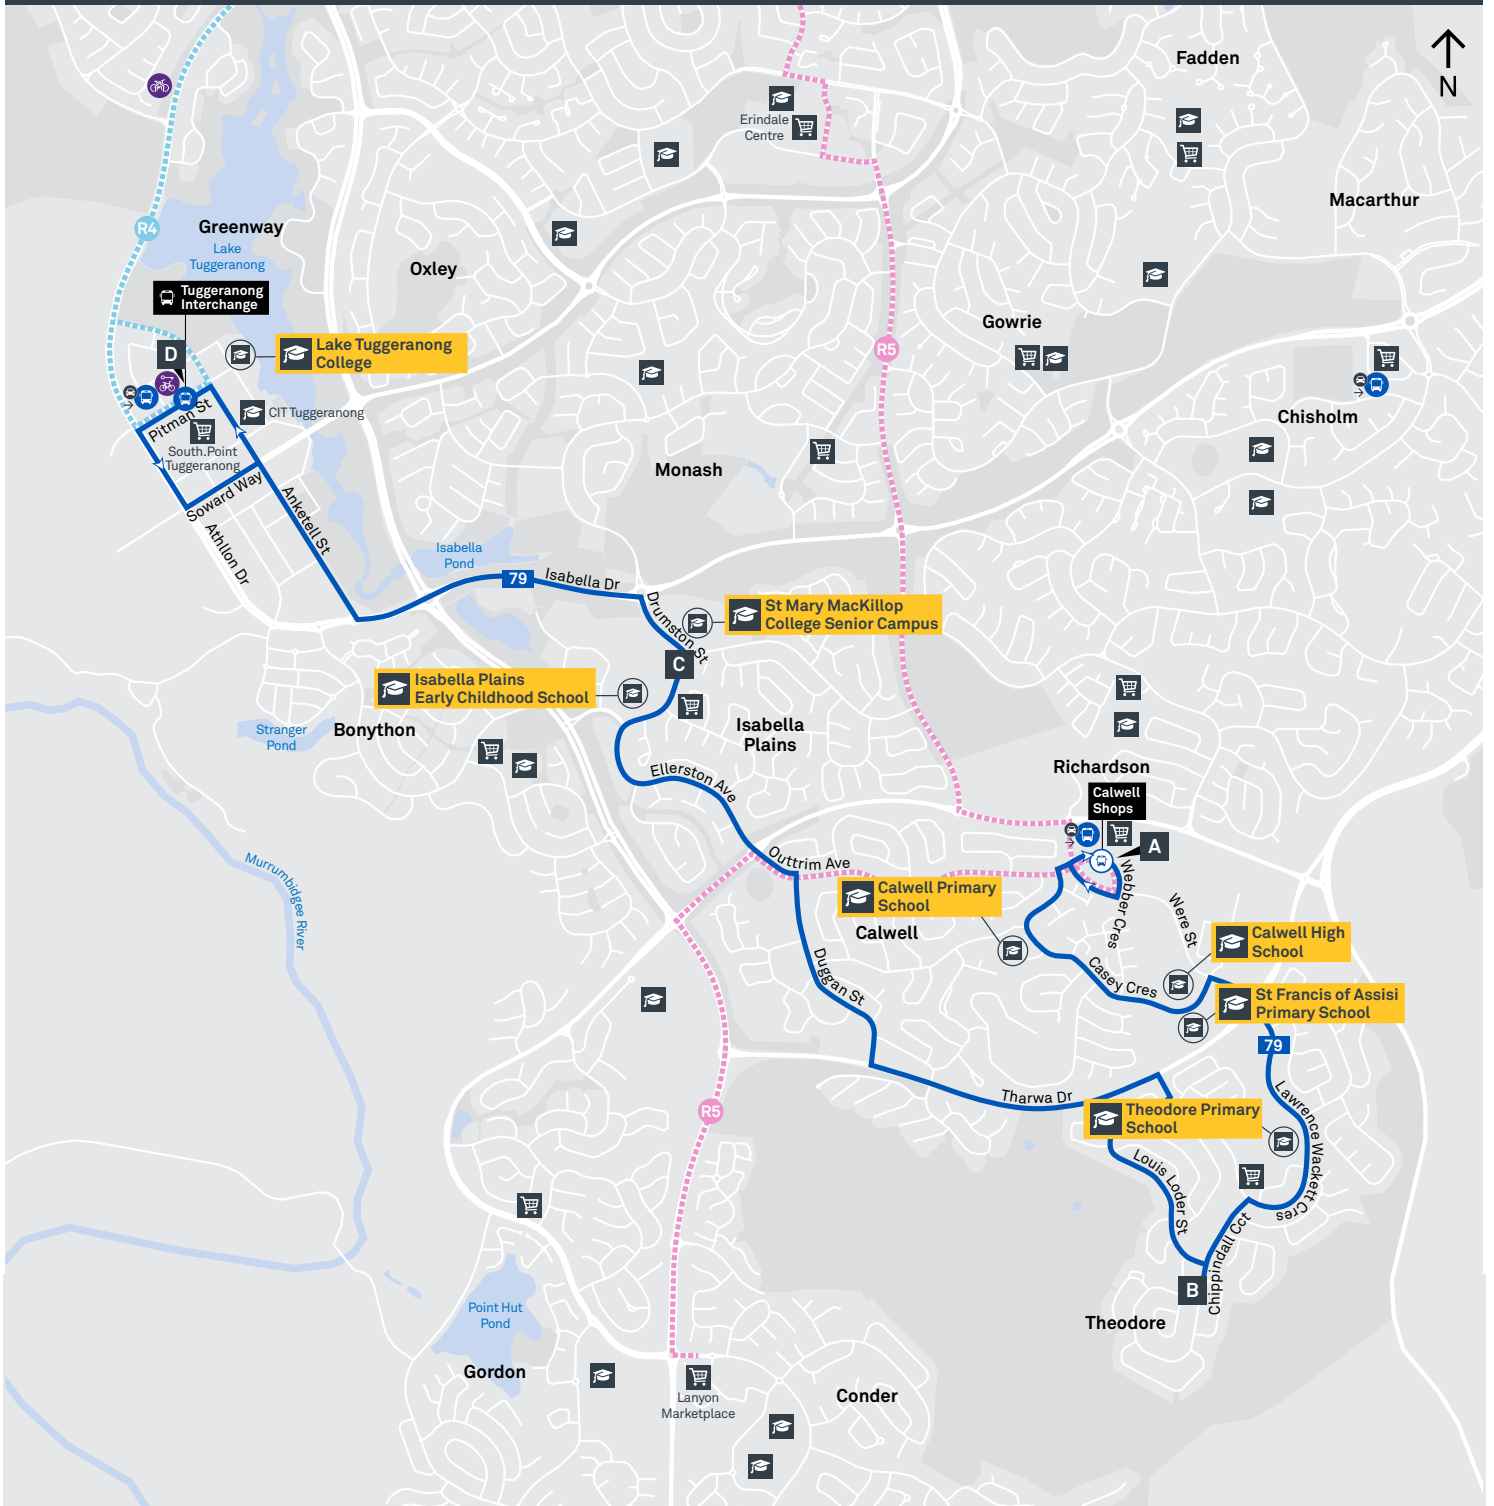

**CANBERRA
IS BETTER
CONNECTED**

transport.act.gov.au

ACT
Government

**Transport
Canberra**

CALWELL TO TUGGERANONG

via Theodore and Isabella Plains

79

ROUTE MAP

- Bus route
- Bus station
- Mode interchange
- Educational institution
- Hospital
- Bicycle lockers
- Park and Ride
- R4 RAPID route
- Bus terminus
- 79 Route number
- Shopping centre
- Bicycle rails
- Bicycle cage

CANBERRA IS BETTER CONNECTED

transport.act.gov.au

ACT Government

Transport Canberra

LANYON TO TUGGERANONG via Conder and Banks

80

ROUTE MAP

- Bus route
- Bus station
- Mode interchange
- Educational institution
- Hospital
- Bicycle lockers
- Park and Ride
- R4 RAPID route
- Bus terminus
- 80 Route number
- Shopping centre
- Bicycle rails
- Bicycle cage