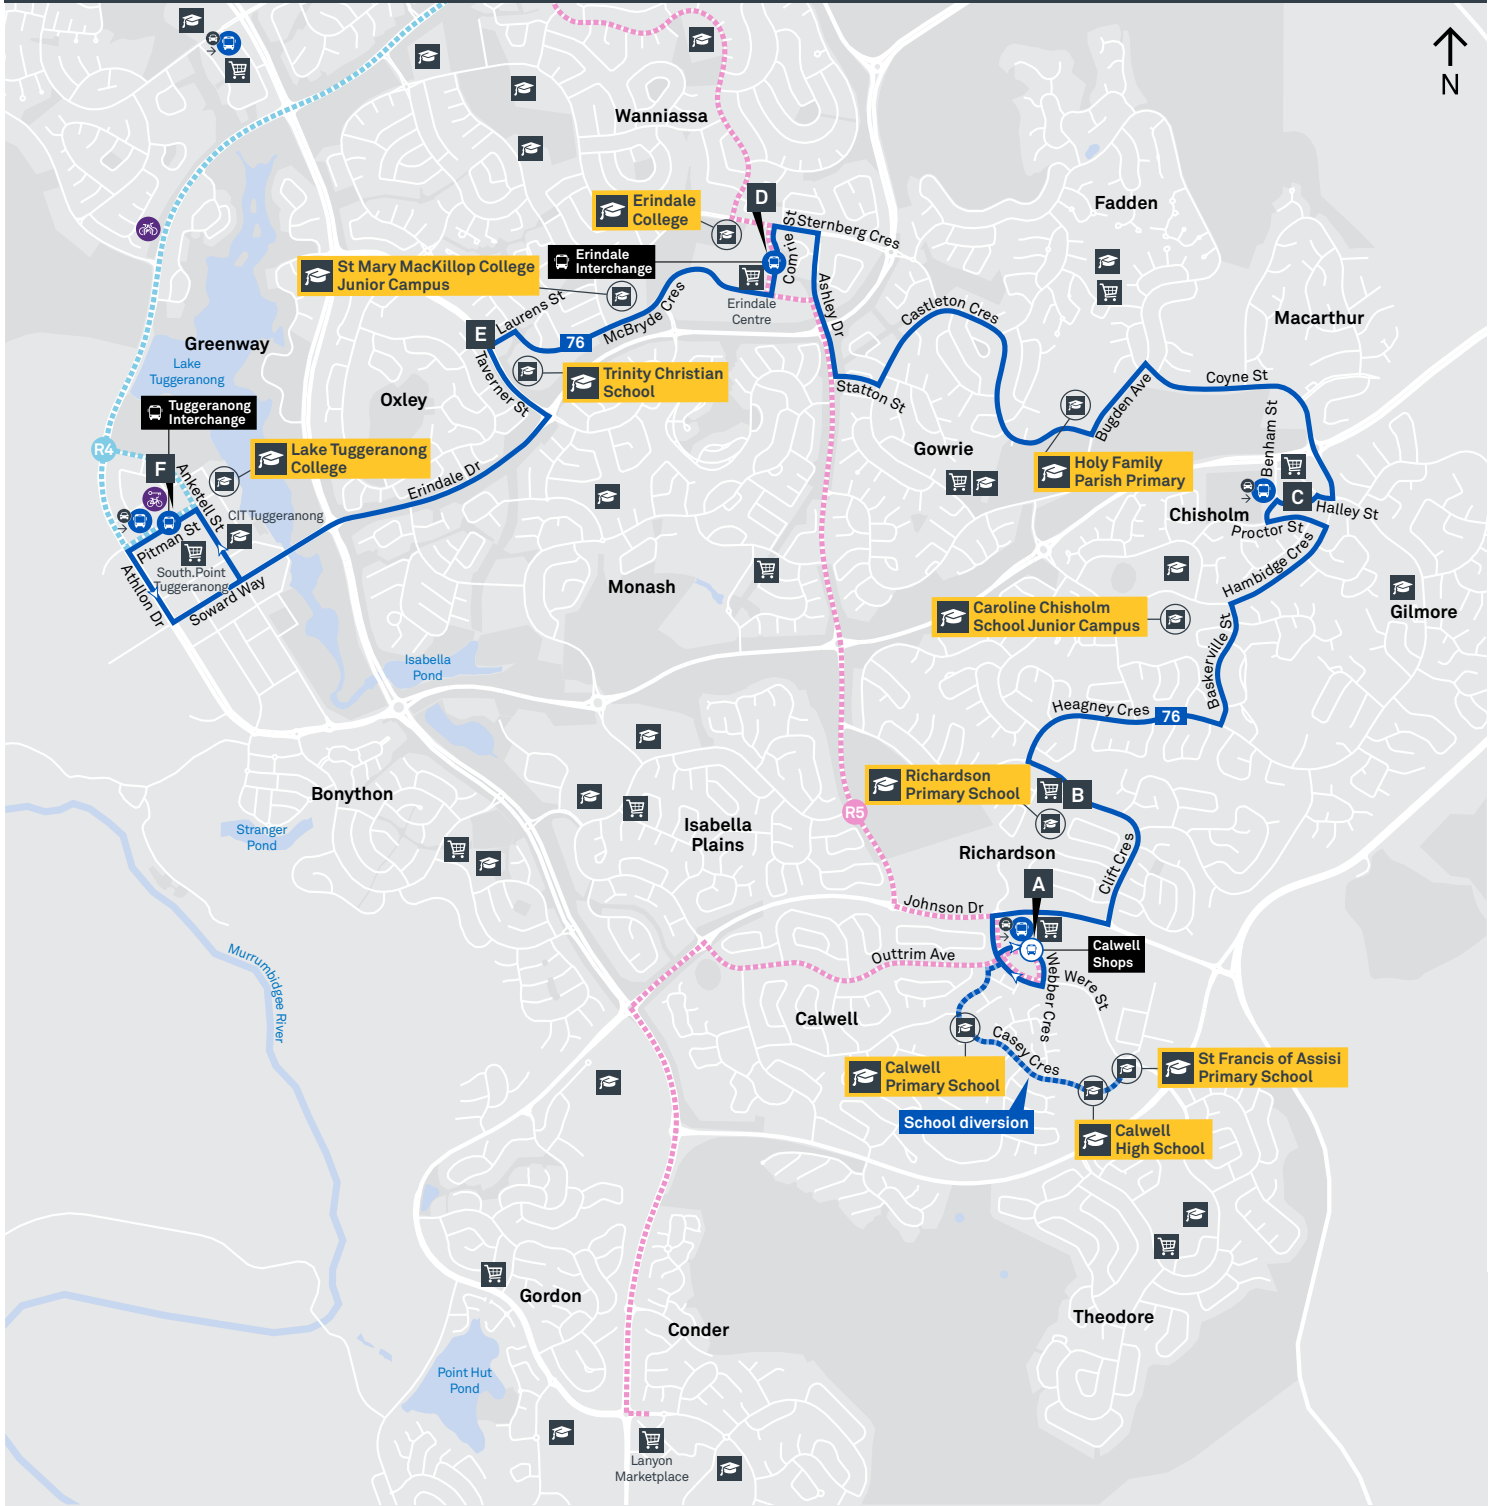

**CANBERRA
IS BETTER
CONNECTED**

transport.act.gov.au

CHISHOLM LOOP

via Erindale and Richardson

ROUTE MAP

- Bus route
- Bus station
- Mode interchange
- Educational institution
- Hospital
- Bicycle lockers
- Bicycle cage
- R4 RAPID route
- Bus terminus
- 74 Route number
- Shopping centre
- Bicycle rails
- Park and Ride

CANBERRA
IS BETTER
CONNECTED

transport.act.gov.au

ACT
Government

Transport
Canberra

CALWELL TO TUGGERANONG via Chisholm and Erindale

ROUTE MAP

- Bus route
- Bus station
- Mode interchange
- Educational institution
- Hospital
- Bicycle lockers
- Park and Ride
- R4 RAPID route
- Bus terminus
- 76 Route number
- Shopping centre
- Bicycle rails
- Bicycle cage

CANBERRA
IS BETTER
CONNECTED

transport.act.gov.au

ERINDALE TO TUGGERANONG via Gowrie and Monash

ROUTE MAP

- Bus route
- Bus station
- Mode interchange
- Educational institution
- Hospital
- Bicycle lockers
- Park and Ride
- R4 RAPID route
- Bus terminus
- 77 Route number
- Shopping centre
- Bicycle rails
- Bicycle cage

**CANBERRA
IS BETTER
CONNECTED**

transport.act.gov.au

ACT
Government

**Transport
Canberra**

CALWELL TO TUGGERANONG

via Theodore and Isabella Plains

79

ROUTE MAP