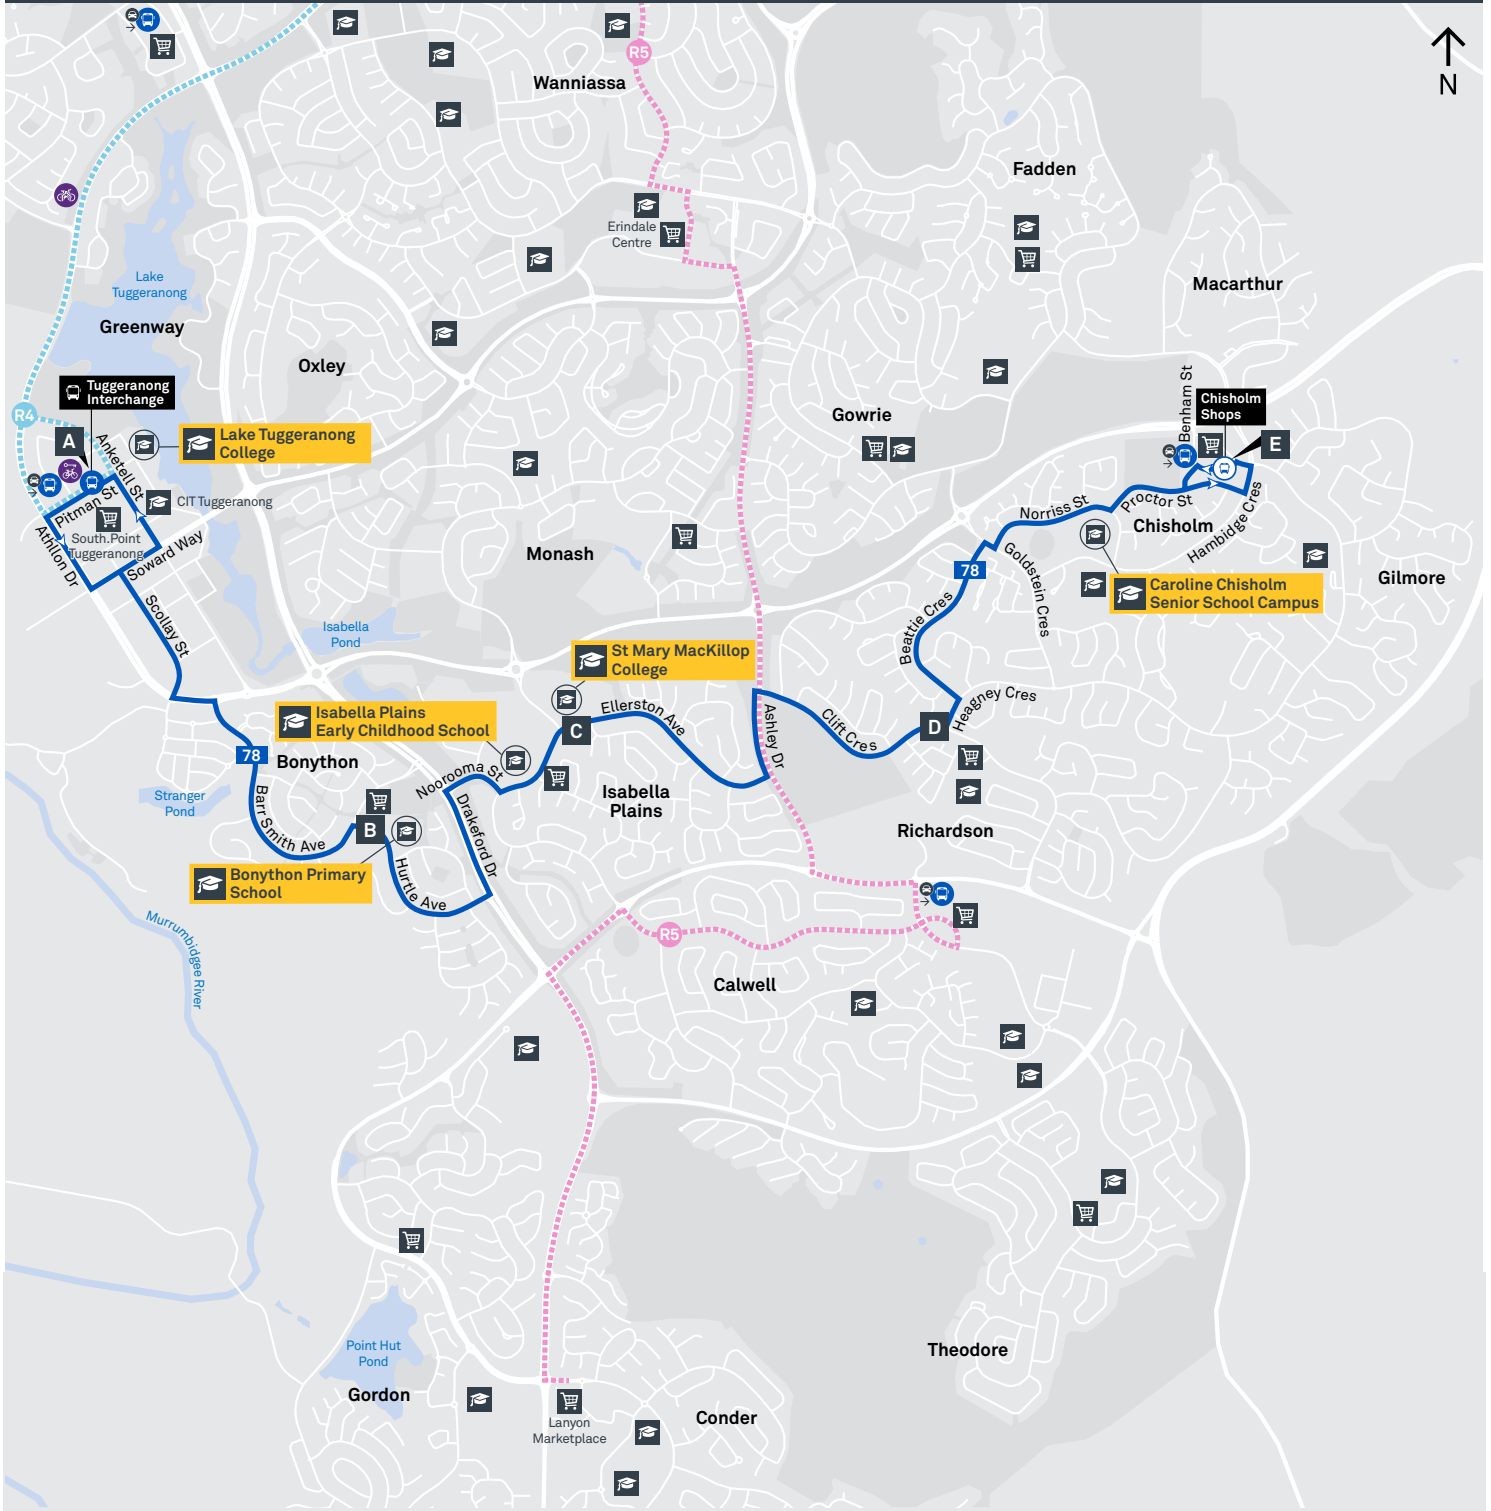

Route	AM	PM	Suburbs/Areas Served	Other information
78	✓	✓	Tuggeranong Bus Station, Greenway, Bonython, Isabella Plains, Richardson, Chisholm	
79	✓	✓	Tuggeranong Bus Station, Greenway, Isabella Plains, Theodore, Calwell	

78

To Tuggeranong

79

To Calwell

79

To Tuggeranong

CANBERRA IS BETTER CONNECTED

transport.act.gov.au

TTC Transport Canberra

TG19027

TUGGERANONG TO CHISHOLM via Bonython and Isabella Plains

78

ROUTE MAP

- Bus route
- Bus station
- Mode interchange
- Educational institution
- Hospital
- Bicycle lockers
- Bicycle rails
- Bicycle cage
- Bus terminus
- 78 Route number
- Shopping centre
- Bicycle
- Park and Ride

CANBERRA
IS BETTER
CONNECTED

transport.act.gov.au

ACT
Government

Transport
Canberra

CALWELL TO TUGGERANONG

via Theodore and Isabella Plains

ROUTE MAP

- Bus route
- Bus station
- Mode interchange
- Educational institution
- Hospital
- Bicycle lockers
- Park and Ride
- R4 RAPID route
- Bus terminus
- 79 Route number
- Shopping centre
- Bicycle rails
- Bicycle cage