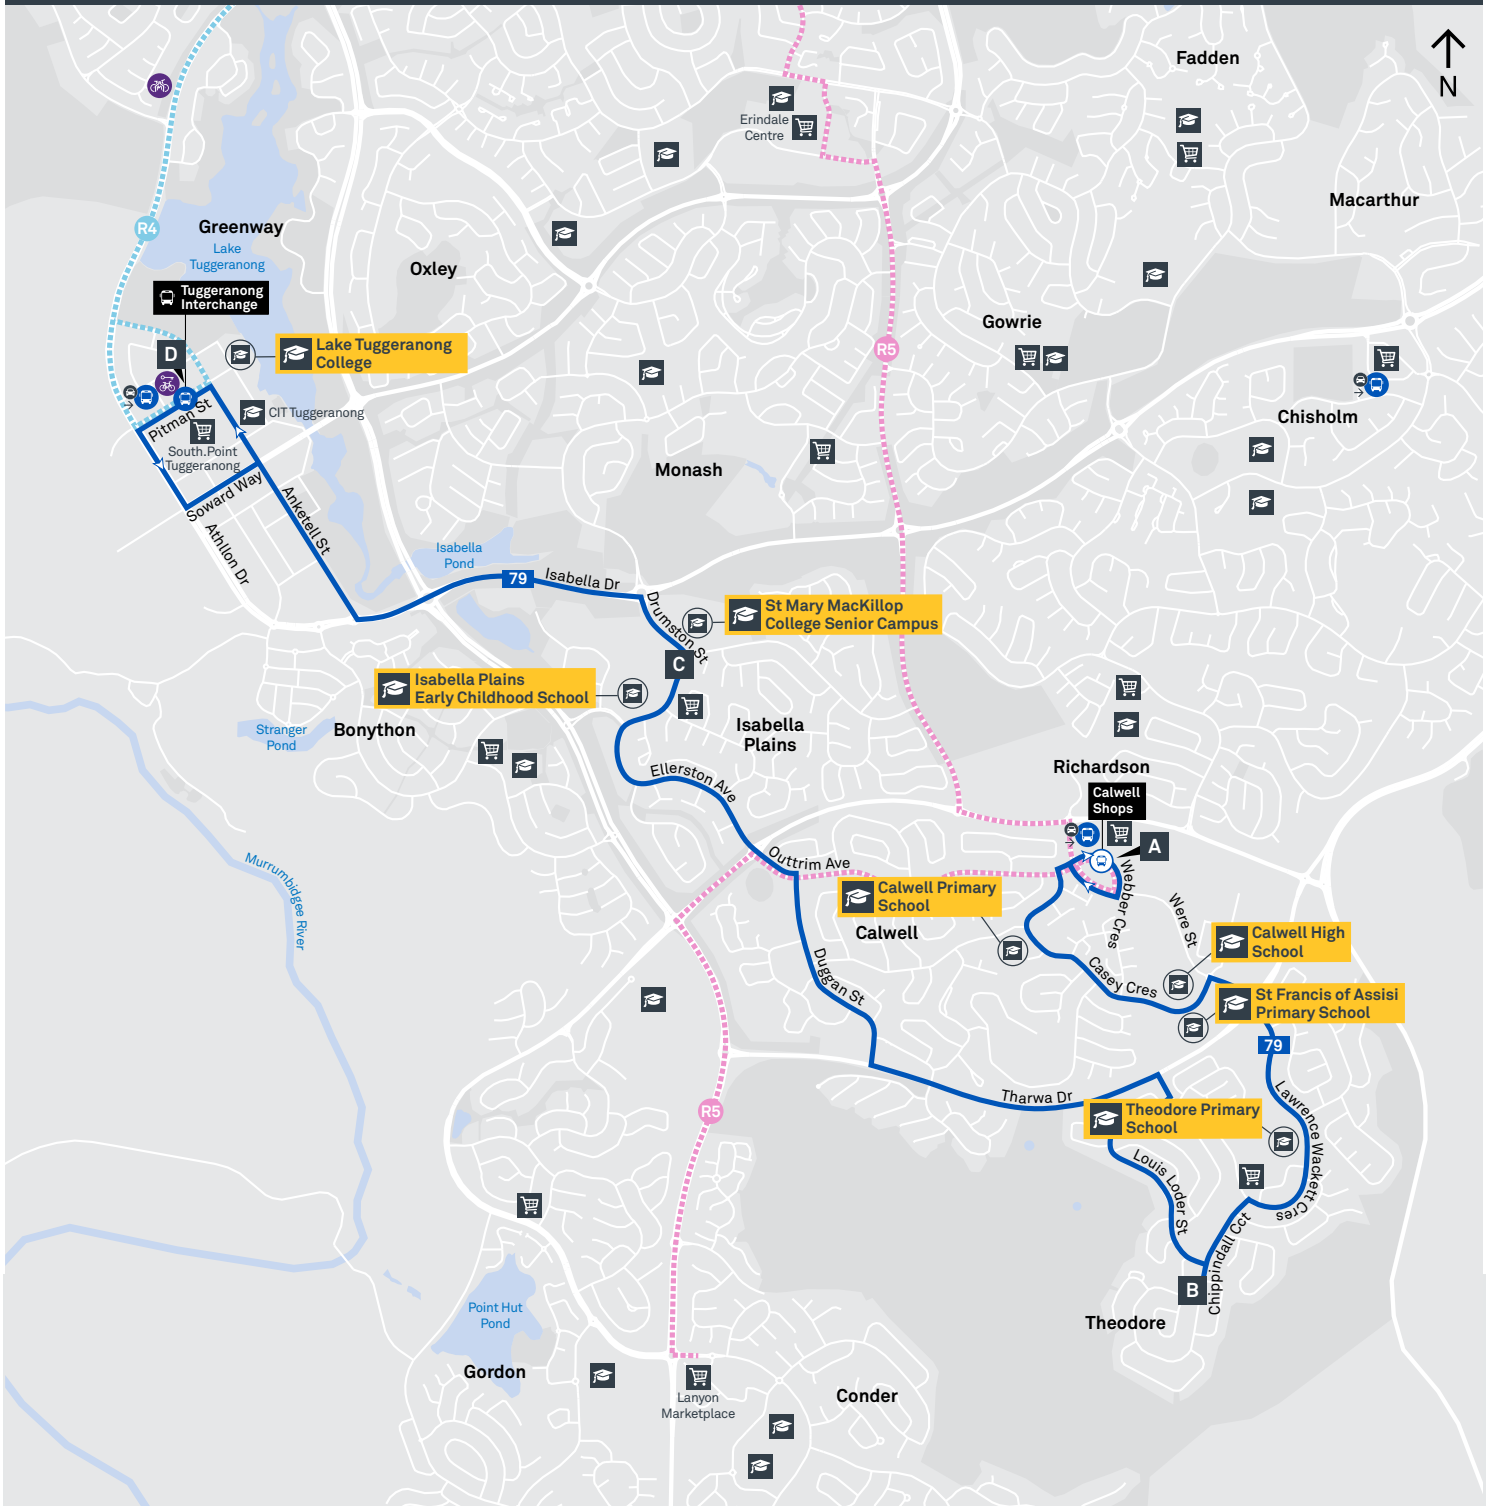

Route	AM	PM	Suburbs/Areas Served	Other information
78	✓	✓	Tuggeranong Bus Station, Greenway, Bonython, Isabella Plains, Richardson, Chisholm	
79	✓	✓	Tuggeranong Bus Station, Greenway, Isabella Plains, Theodore, Calwell	

78

To Tuggeranong

79

To Calwell

79

To Tuggeranong

CANBERRA IS BETTER CONNECTED

transport.act.gov.au

TTC Transport Canberra

TG19027

TUGGERANONG TO CHISHOLM via Bonython and Isabella Plains

78

ROUTE MAP

- Bus route
- Bus station
- Mode interchange
- Educational institution
- Hospital
- Bicycle lockers
- Bicycle rails
- Bicycle cage
- Bus terminus
- 78 Route number
- Shopping centre
- Bicycle
- Park and Ride

CANBERRA
IS BETTER
CONNECTED

transport.act.gov.au

ACT
Government

Transport
Canberra

CALWELL TO TUGGERANONG

via Theodore and Isabella Plains

ROUTE MAP

- Bus route
- Bus station
- Mode interchange
- Educational institution
- Hospital
- Bicycle lockers
- Park and Ride
- R4 RAPID route
- Bus terminus
- 79 Route number
- Shopping centre
- Bicycle rails
- Bicycle cage