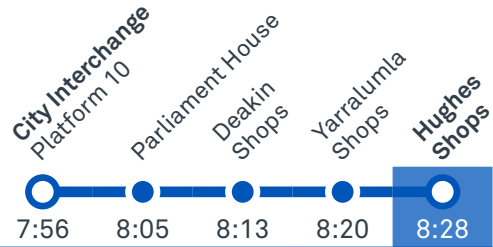

Other times available. Visit transport.act.gov.au

57

From Woden

57

From City

CANBERRA
IS BETTER
CONNECTED

transport.act.gov.au

TTC Transport
Canberra

TG19027

HUGHES PRIMARY SCHOOL

Plan your trip with the TC Journey planner! Visit transport.act.gov.au for details

Afternoon regular services

Other times available. Visit transport.act.gov.au

57 To City

57 To Woden

CANBERRA
IS BETTER
CONNECTED

transport.act.gov.au

TTC Transport
Canberra

TG19027

WODEN TO CITY

via Hughes and Yarralumla

ROUTE MAP

- Bus route
- Bus station
- Mode interchange
- Educational institution
- Hospital
- Bicycle lockers
- Bicycle rails
- Bicycle cage
- Bus terminus
- Shopping centre
- Park and Ride
- R2 RAPID route
- Route number