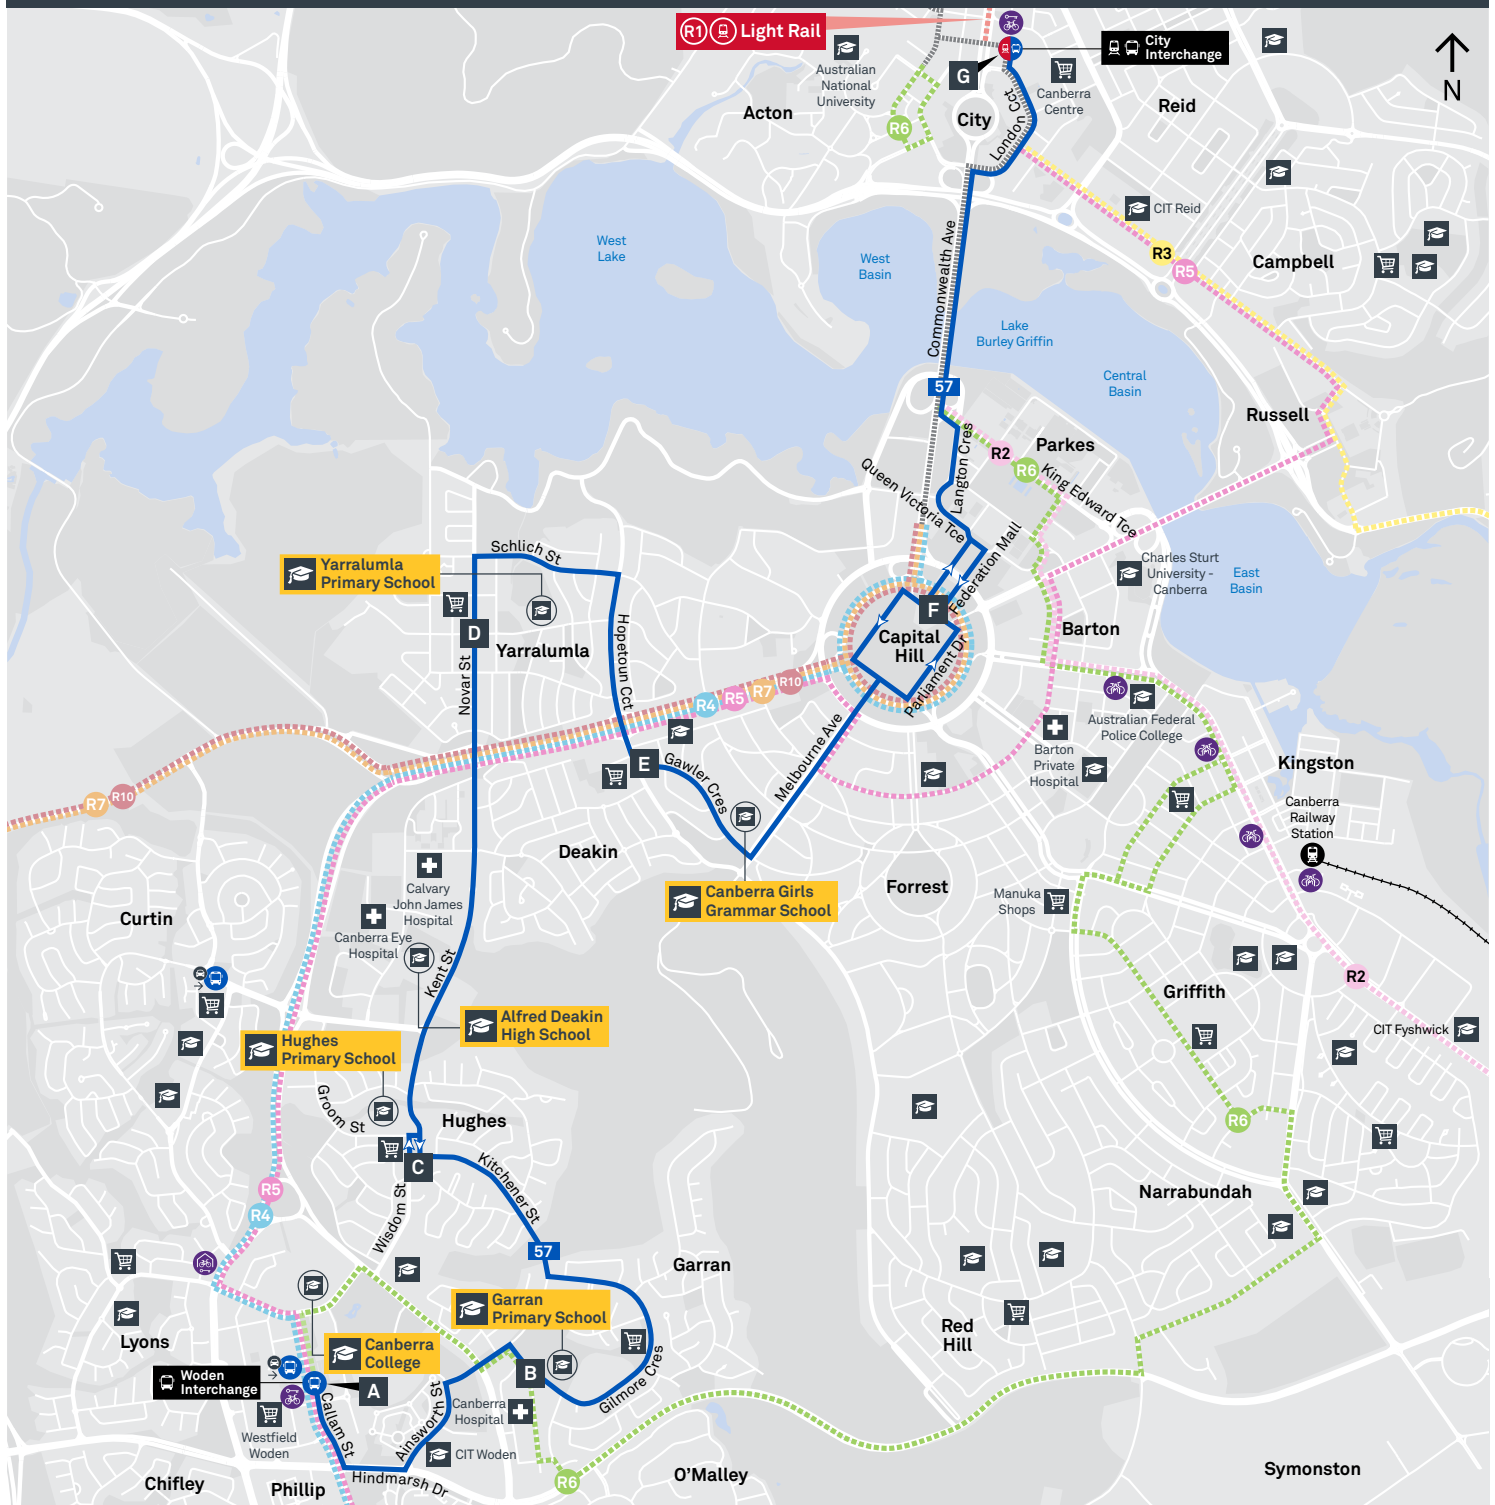

HUGHES PRIMARY SCHOOL

Plan your trip with the TC Journey planner! Visit transport.act.gov.au for details

Local area map

School start

🕒 8:50 am

School finish

🕒 3:00 pm

Bus stop location

| Route | AM | PM | Suburbs/Areas Served | Other information |
|-----------|----|----|--|-------------------|
| 57 | ✓ | ✓ | City Interchange, Parkes, Deakin, Yarralumla, Hughes, Garran, Phillip, Woden Bus Station | Hughes Shops. |

Other times available. Visit transport.act.gov.au

57

From Woden

57

From City

CANBERRA
IS BETTER
CONNECTED

transport.act.gov.au

TTC Transport
Canberra

CANBERRA
IS BETTER
CONNECTED

transport.act.gov.au

TTC Transport
Canberra

TG19027

WODEN TO CITY

via Hughes and Yarralumla

ROUTE MAP

- Bus route
- Bus station
- Mode interchange
- Educational institution
- Hospital
- Bicycle lockers
- Bicycle rails
- Bicycle cage
- Bus terminus
- Shopping centre
- Park and Ride
- R2 RAPID route
- Route number