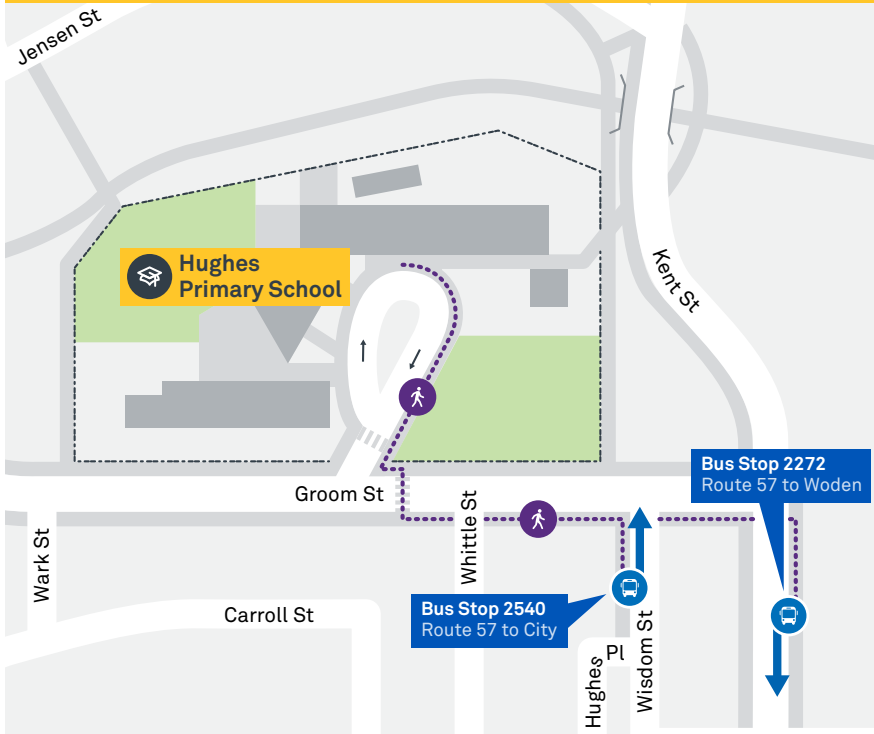

HUGHES PRIMARY SCHOOL

Plan your trip with the TC Journey planner! Visit transport.act.gov.au for details

Local area map

School start

🕒 8:50 am

School finish

🕒 3:00 pm

Bus stop location

57

Regular route number

Walking route

Local area map provides indicative walking paths only. This map is designed to represent local public transport options in the area and is not to scale

Summary of bus services

| Route | AM | PM | Suburbs/Areas Served | Other information |
|-----------|----|----|--|-------------------|
| 57 | ✓ | ✓ | City Interchange, Parkes, Deakin, Yarralumla, Hughes, Garran, Phillip, Woden Bus Station | Hughes Shops. |

CANBERRA
IS BETTER
CONNECTED

transport.act.gov.au

TTC Transport
Canberra

TG19027

WODEN TO CITY

via Hughes and Yarralumla

ROUTE MAP

- Bus route
- Bus station
- Mode interchange
- Educational institution
- Hospital
- Bicycle lockers
- Bicycle rails
- Bicycle cage
- Bus terminus
- Shopping centre
- Park and Ride
- R2 RAPID route
- Route number