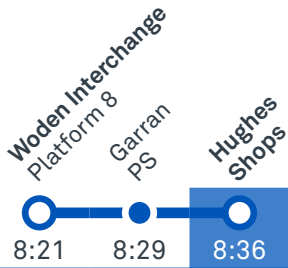

TG19027

CANBERRA
IS BETTER
CONNECTED

transport.act.gov.au

TTC Transport
Canberra

HUGHES PRIMARY SCHOOL

Plan your trip with the TC Journey planner! Visit transport.act.gov.au for details

Morning regular services

Other times available. Visit transport.act.gov.au

57

From Woden

57

From City

CANBERRA
IS BETTER
CONNECTED

transport.act.gov.au

TTC Transport
Canberra