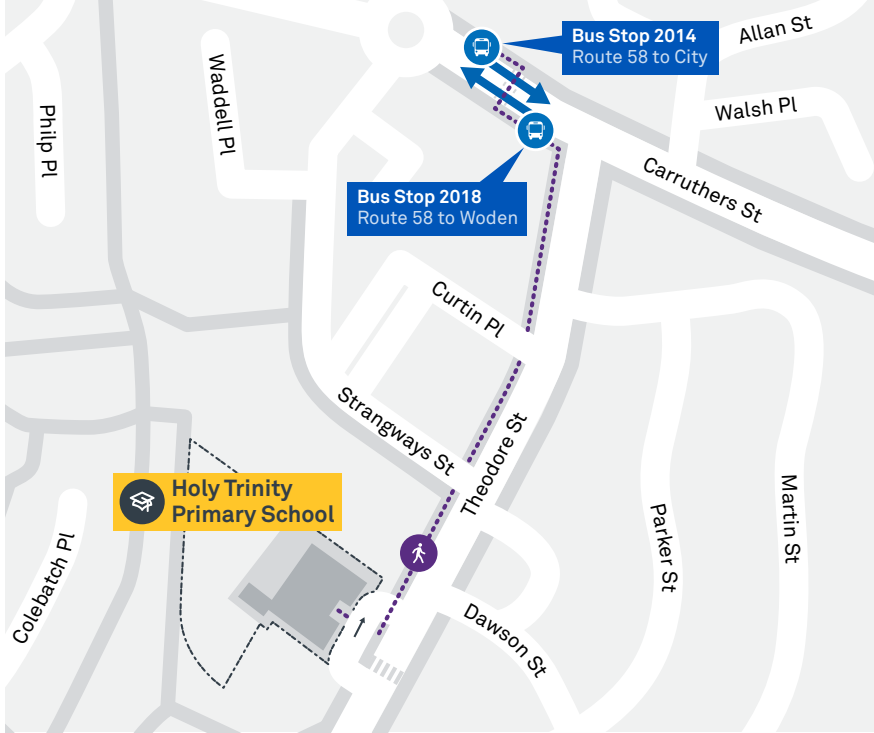

## Local area map

School start

🕒 9:10 am

School finish

🕒 3:20 pm

Bus stop location

**58**

Regular route number

## Summary of bus services

Route	AM	PM	Suburbs/Areas Served	Other information
<b>58</b>	✓	✓	City Interchange, Parkes, Deakin, Curtin, Woden Bus Station	Curtin Shops.

TG19027

CANBERRA  
IS BETTER  
CONNECTED

### 58 To City

### ROUTE MAP

- Bus route
- Bus station
- Mode interchange
- Educational institution
- Hospital
- Bicycle lockers
- Park and Ride
- R2 RAPID route
- Bus terminus
- 58 Route number
- Shopping centre
- Bicycle rails
- Bicycle cage