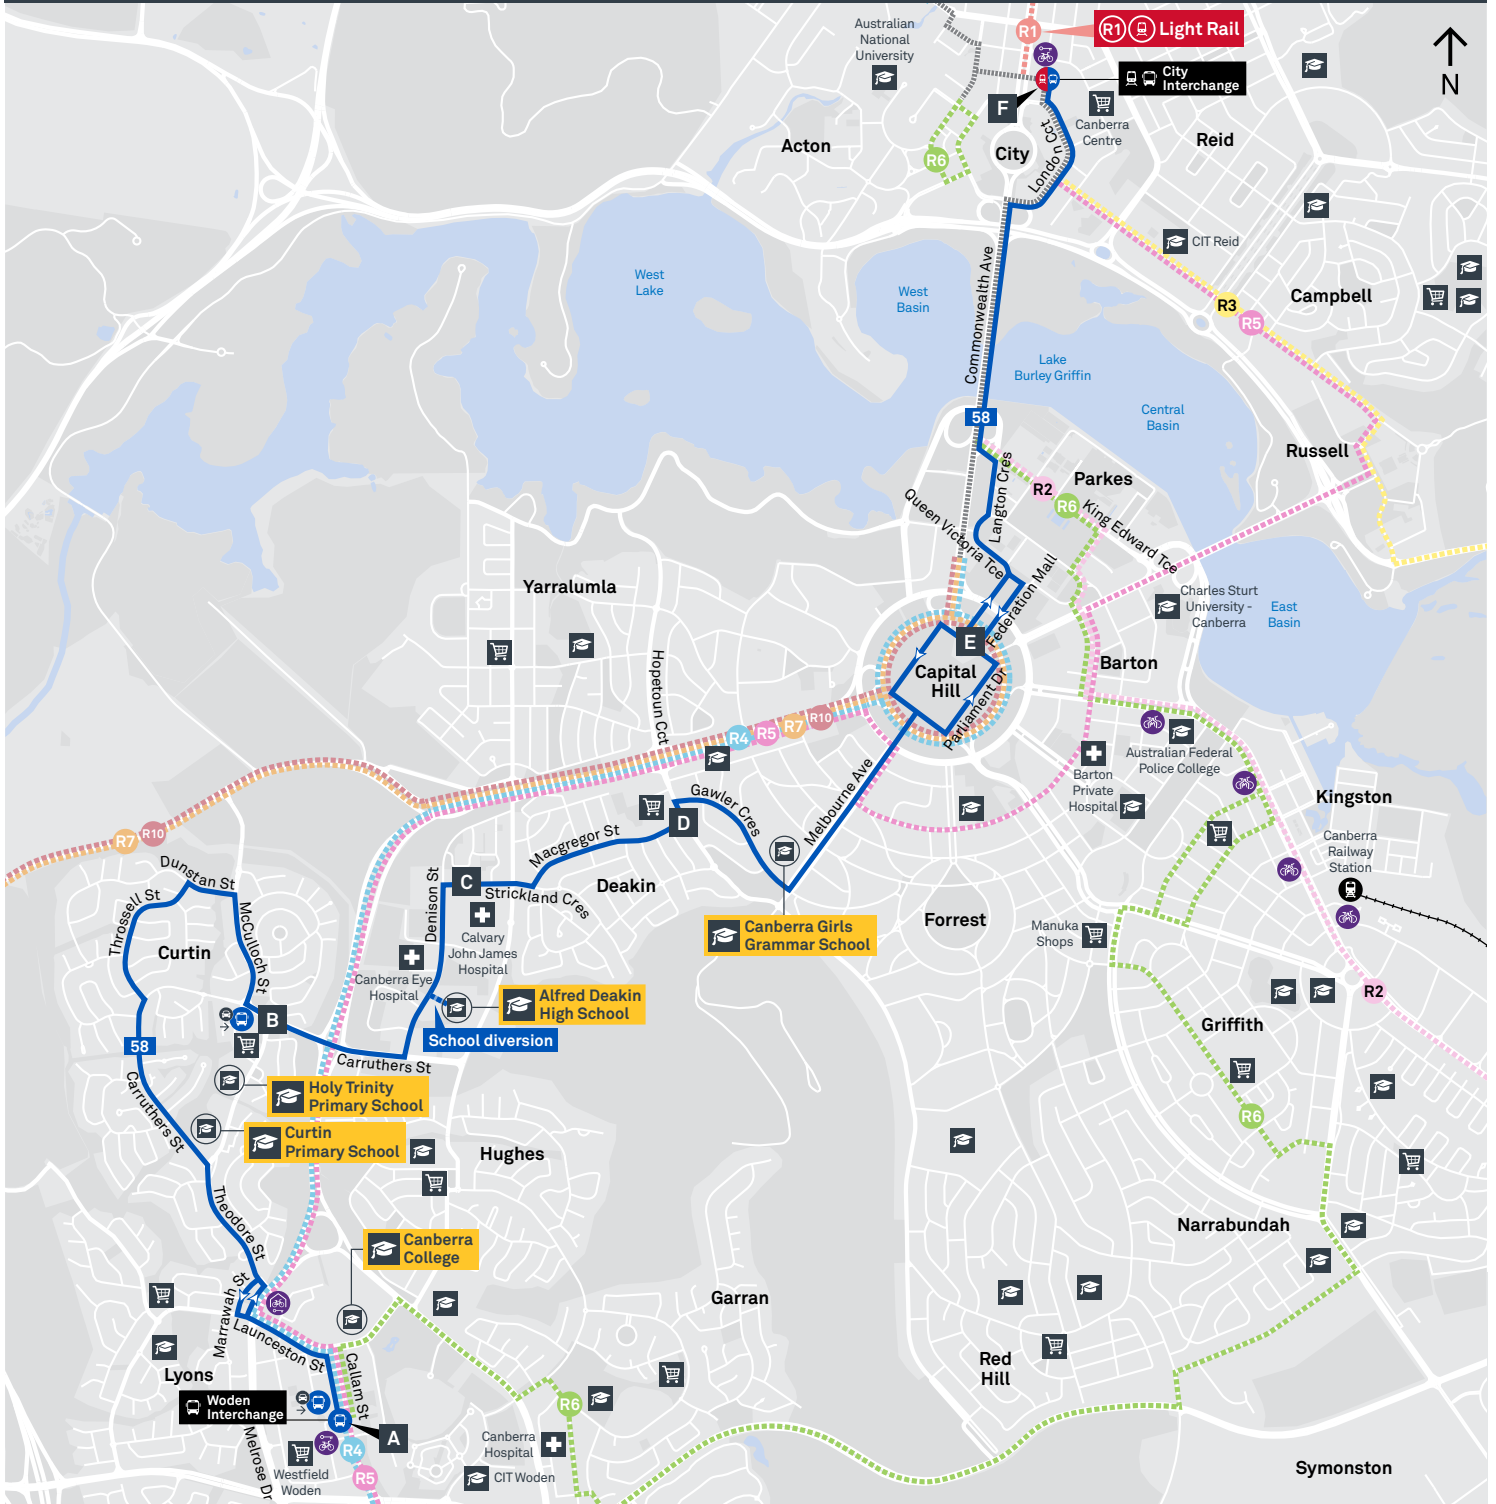

WODEN TO CITY

via Curtin and Deakin

58

ROUTE MAP

- Bus route
- Bus station
- Mode interchange
- Educational institution
- Hospital
- Bicycle lockers
- Park and Ride
- R2 RAPID route
- Bus terminus
- 58 Route number
- Shopping centre
- Bicycle rails
- Bicycle cage

CANBERRA IS BETTER CONNECTED

transport.act.gov.au

ACT
Government

Transport Canberra