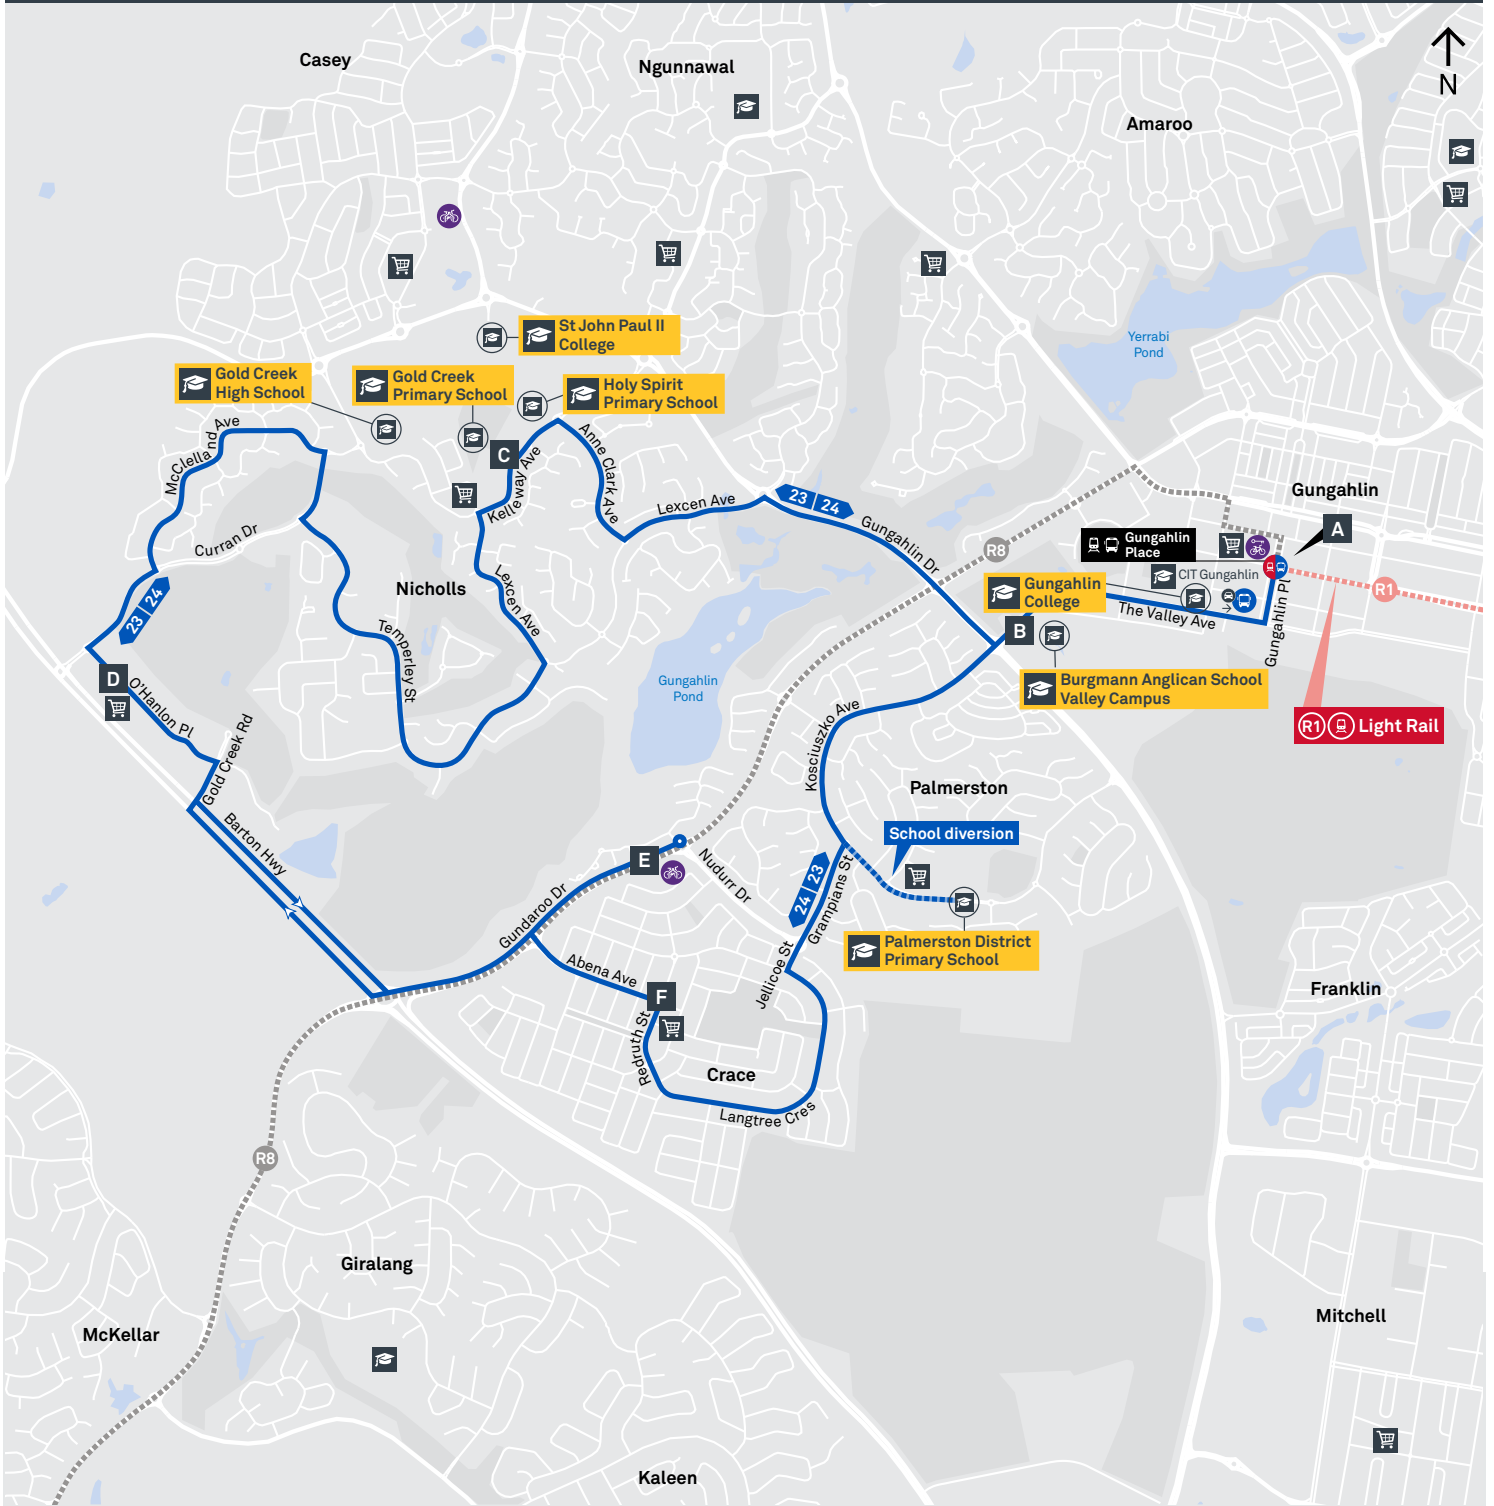

Summary of bus services

| Route | AM | PM | Suburbs/Areas Served | Other information |
|-------------|----|----|---|--------------------|
| 23 | ✓ | ✓ | Gungahlin Place, Nicholls, Gold Creek, Crace, Palmerston, Gungahlin | |
| 24 | ✓ | ✓ | Gungahlin Place, Palmerston, Crace, Gold Creek, Nicholls, Gungahlin | |
| 28 | ✓ | ✓ | Gungahlin Place, Amaroo, Ngunnawal, Casey | Diverts via school |
| 1012 | ✓ | ✓ | Gungahlin Place, Ngunnawal, Moncrieff | |
| 1013 | ✓ | ✓ | Palmerston, Crace | |

28 To Gungahlin

Afternoon school services

1012 To Gungahlin

1013 To Crace

TG19027

CANBERRA IS BETTER CONNECTED

transport.act.gov.au

NICHOLLS LOOP

via Crace and Palmerston

23

24

ROUTE MAP

- Bus route
- Bus station
- Mode interchange
- Educational institution
- Hospital
- Bicycle lockers
- Park and Ride
- RAPID route
- Bus terminus
- Route number
- Shopping centre
- Bicycle rails
- Bicycle cage

CANBERRA IS BETTER CONNECTED

transport.act.gov.au

ACT Government

Transport Canberra

CASEY TO GUNGAHLIN via Ngunnawal

ROUTE MAP

- Bus route
- Bus station
- Mode interchange
- Educational institution
- Hospital
- Bicycle lockers
- R8** *RAPID* route
- Bus terminus
- 28** Route number
- Shopping centre
- Bicycle rails
- Bicycle cage
- Park and Ride