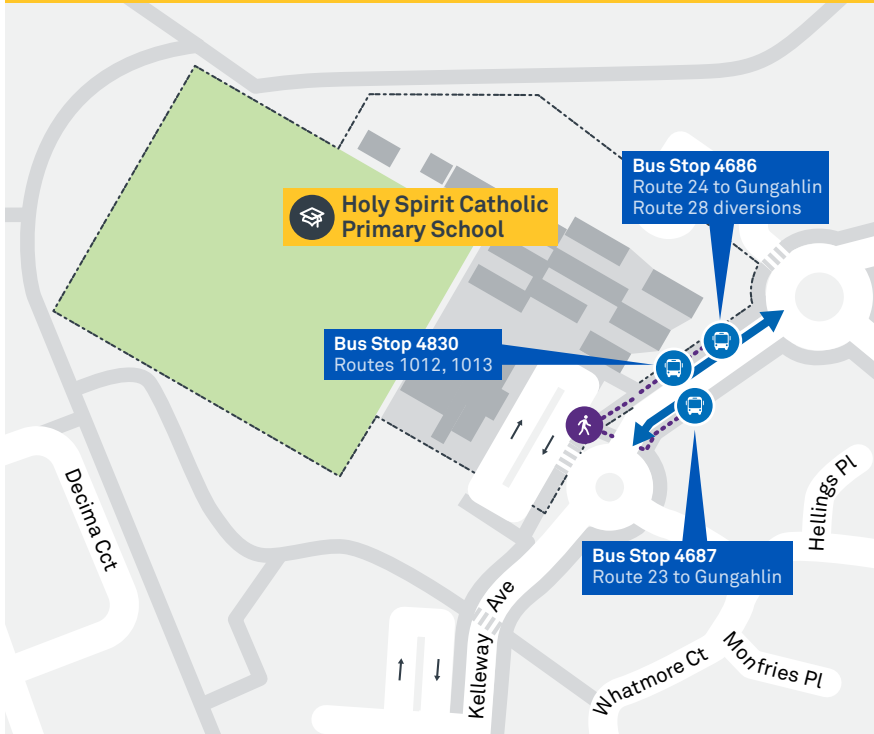

HOLY SPIRIT SCHOOL

Plan your trip with the TC Journey planner! Visit transport.act.gov.au for details

Local area map

School start

🕒 8:55 am

School finish

🕒 3:10 pm

Bus stop location

23

Regular route number

1012

School route number

Walking route

Local area map provides indicative walking paths only. This map is designed to represent local public transport options in the area and is not to scale

Summary of bus services

Route	AM	PM	Suburbs/Areas Served	Other information
23	✓	✓	Gungahlin Place, Nicholls, Gold Creek, Crace, Palmerston, Gungahlin	
24	✓	✓	Gungahlin Place, Palmerston, Crace, Gold Creek, Nicholls, Gungahlin	
28	✓	✓	Gungahlin Place, Amaroo, Ngunnawal, Casey	Diverts via school
1012	✓	✓	Gungahlin Place, Ngunnawal, Moncrieff	
1013	✓	✓	Palmerston, Crace	

TG19027

CANBERRA
IS BETTER
CONNECTED

transport.act.gov.au

TTC Transport
Canberra