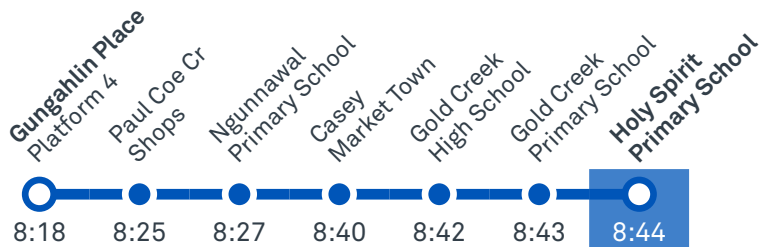

TG19027

CANBERRA
IS BETTER
CONNECTED

transport.act.gov.au

TTC Transport
Canberra

HOLY SPIRIT SCHOOL

Plan your trip with the TC Journey planner! Visit transport.act.gov.au for details

Morning regular services

Other times available. Visit transport.act.gov.au

23

From Gungahlin

24

From Gungahlin

28

From Gungahlin

Morning school services

1012

From Gungahlin

1013

From Crace

CANBERRA IS BETTER CONNECTED

transport.act.gov.au

TTC Transport Canberra

TG19027