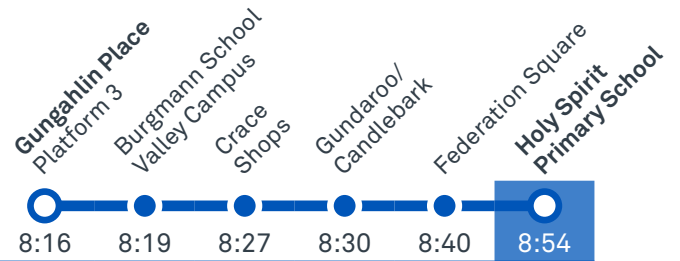

TG19027

CANBERRA
IS BETTER
CONNECTED

transport.act.gov.au

TTC Transport
Canberra

HOLY SPIRIT SCHOOL

Plan your trip with the TC Journey planner! Visit transport.act.gov.au for details

Morning regular services

Other times available. Visit transport.act.gov.au

23

From Gungahlin

24

From Gungahlin

28

From Gungahlin

Morning school services

1012

From Gungahlin

1013

From Crace

CANBERRA IS BETTER CONNECTED

transport.act.gov.au

TTC Transport Canberra

TG19027

HOLY SPIRIT SCHOOL

Plan your trip with the TC Journey planner! Visit transport.act.gov.au for details

Afternoon regular services

Other times available. Visit transport.act.gov.au

23 To Gungahlin

24 To Gungahlin