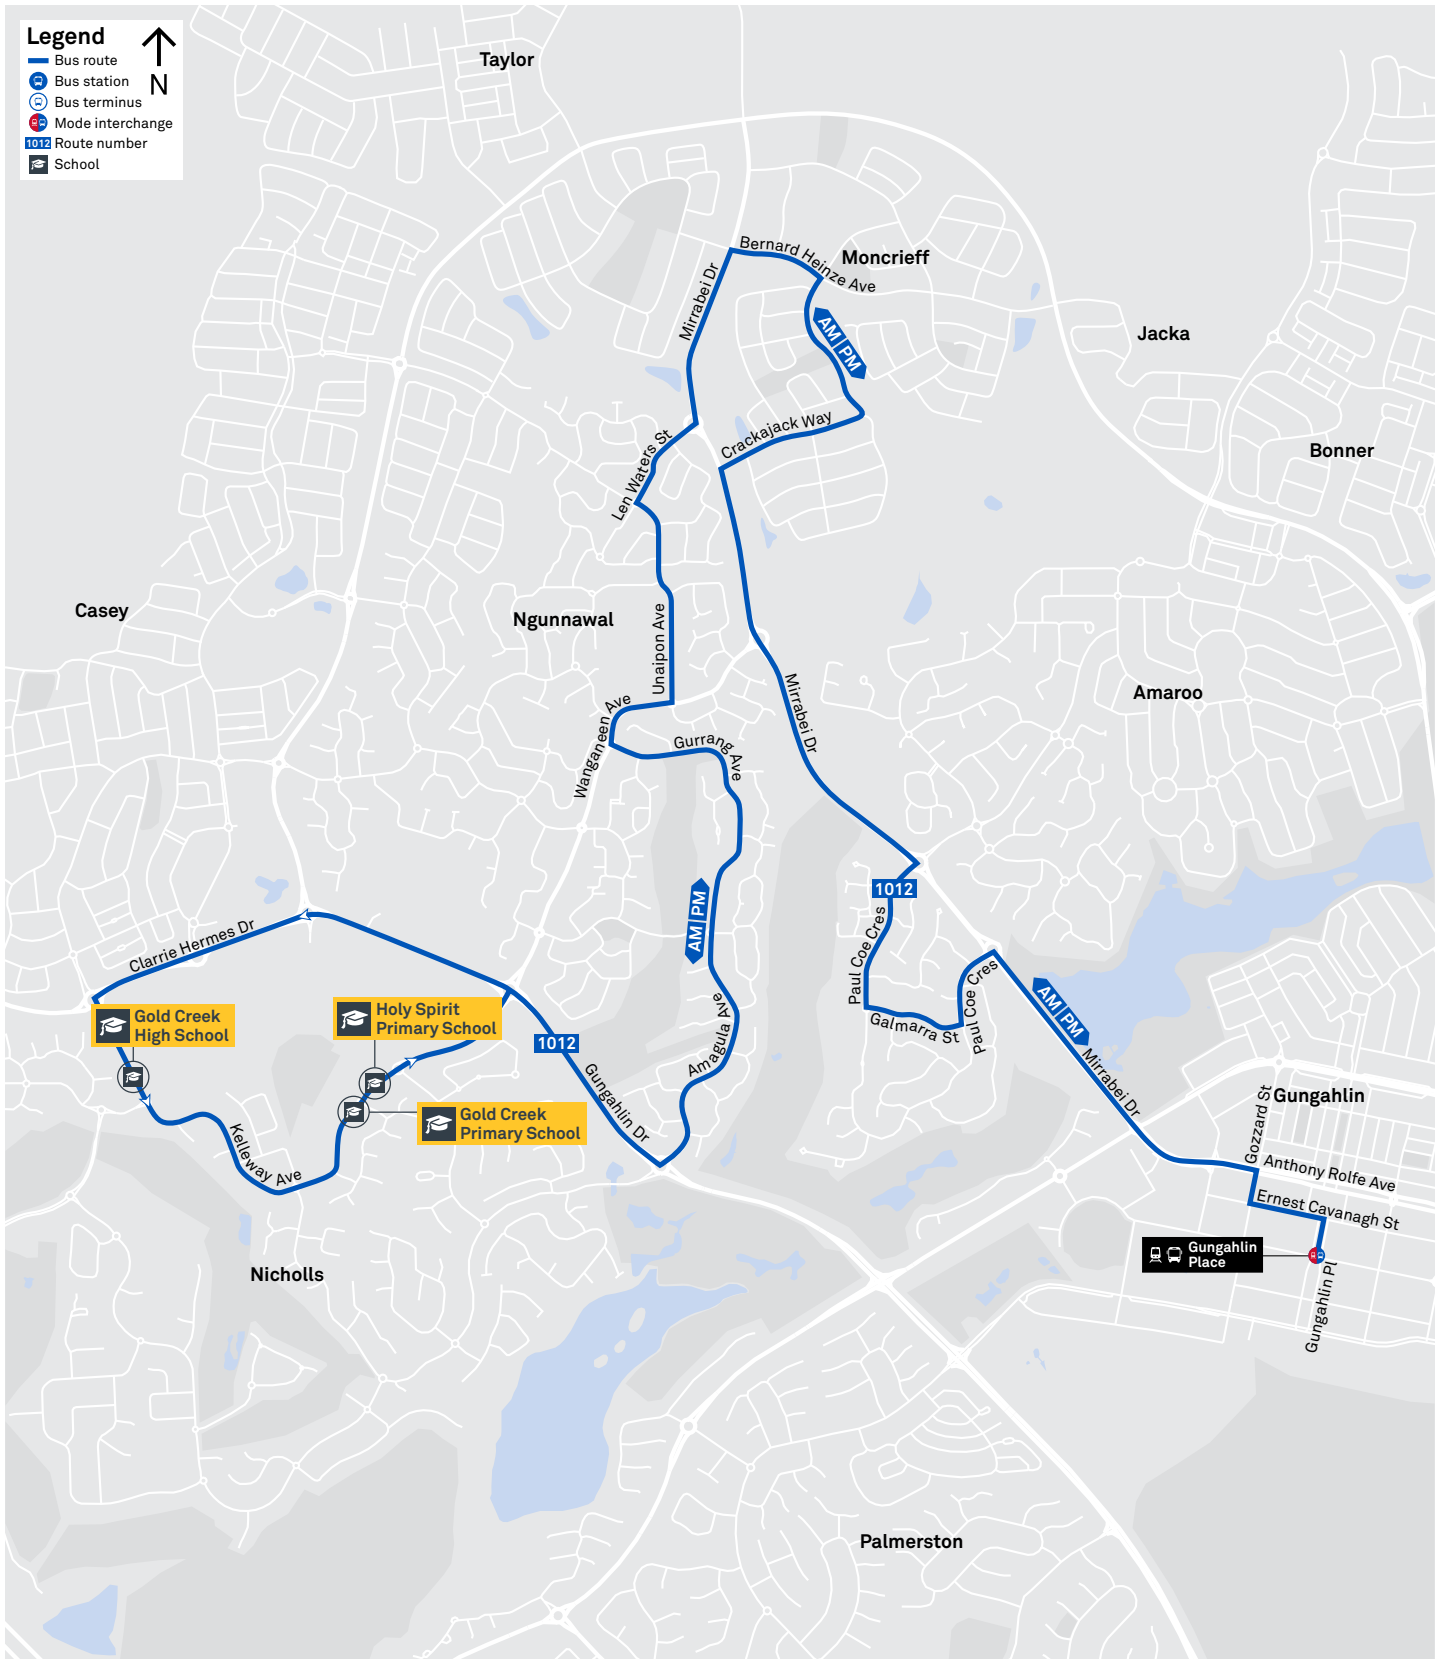

SCHOOL ROUTE 1012 (AM & PM)