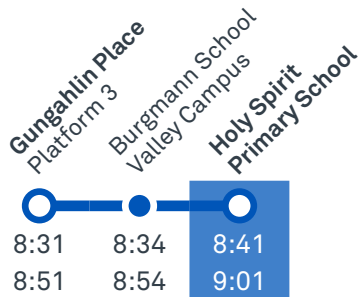

23

Regular route number

1012

School route number

Walking route

Local area map provides indicative walking paths only. This map is designed to represent local public transport options in the area and is not to scale

Summary of bus services

| Route | AM | PM | Suburbs/Areas Served | Other information |
|-------------|----|----|---|--------------------|
| 23 | ✓ | ✓ | Gungahlin Place, Nicholls, Gold Creek, Crace, Palmerston, Gungahlin | |
| 24 | ✓ | ✓ | Gungahlin Place, Palmerston, Crace, Gold Creek, Nicholls, Gungahlin | |
| 28 | ✓ | ✓ | Gungahlin Place, Amaroo, Ngunnawal, Casey | Diverts via school |
| 1012 | ✓ | ✓ | Gungahlin Place, Ngunnawal, Moncrieff | |
| 1013 | ✓ | ✓ | Palmerston, Crace | |

TG19027

CANBERRA
IS BETTER
CONNECTED

transport.act.gov.au

TTC Transport
Canberra

HOLY SPIRIT SCHOOL

Plan your trip with the TC Journey planner! Visit transport.act.gov.au for details

Morning regular services

Other times available. Visit transport.act.gov.au

23

From Gungahlin

24

From Gungahlin

28

From Gungahlin

Morning school services