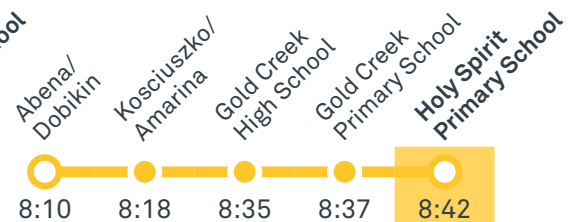

Other times available. Visit transport.act.gov.au

23

From Gungahlin

24

From Gungahlin

28

From Gungahlin

Morning school services

1012

From Gungahlin

1013

From Crace

CANBERRA IS BETTER CONNECTED

transport.act.gov.au

TTC Transport Canberra

TG19027