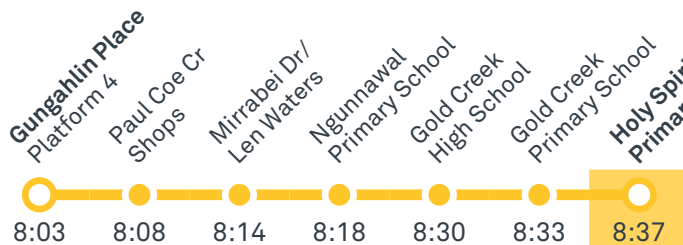

TG19027

CANBERRA
IS BETTER
CONNECTED

transport.act.gov.au

TTC Transport
Canberra

HOLY SPIRIT SCHOOL

Plan your trip with the TC Journey planner! Visit transport.act.gov.au for details

Morning regular services

Other times available. Visit transport.act.gov.au

23

From Gungahlin

24

From Gungahlin

28

From Gungahlin

Morning school services

1012

From Gungahlin

1013

From Crace

CANBERRA IS BETTER CONNECTED

transport.act.gov.au

TTC Transport Canberra

TG19027