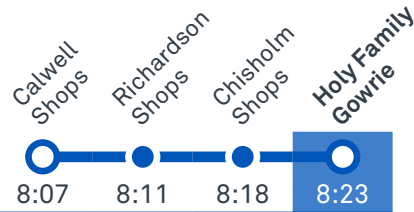

CANBERRA
IS BETTER
CONNECTED

transport.act.gov.au

TTC Transport
Canberra

TG19027

HOLY FAMILY PRIMARY SCHOOL

Plan your trip with the TC Journey planner! Visit transport.act.gov.au for details

Morning regular services

Other times available. Visit transport.act.gov.au

76 From Tuggeranong

76 From Calwell

Morning school services

2074 From Tuggeranong

CANBERRA
IS BETTER
CONNECTED

transport.act.gov.au

TTC Transport
Canberra