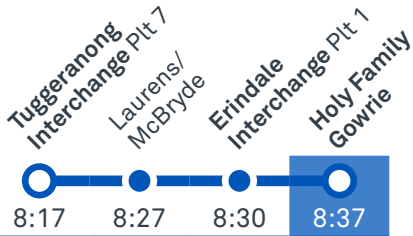

Summary of bus services

Route	AM	PM	Suburbs/Areas Served	Other information
76	✓	✓	Tuggeranong Bus Station, Wanniasa, Erindale Bus Station, Gowrie, Macarthur, Chisholm, Richardson, Calwell	
2074	✓	✓	Tuggeranong Bus Station, Monash, Gowrie, Fadden, Erindale Bus Station, Wanniasa	

CANBERRA
IS BETTER
CONNECTED

transport.act.gov.au

TTC Transport
Canberra

TG19027

HOLY FAMILY PRIMARY SCHOOL

Plan your trip with the TC Journey planner! Visit transport.act.gov.au for details

Morning regular services

Other times available. Visit transport.act.gov.au

76 From Tuggeranong

76 From Calwell

Morning school services

2074 From Tuggeranong

CANBERRA
IS BETTER
CONNECTED

transport.act.gov.au

TTC Transport
Canberra