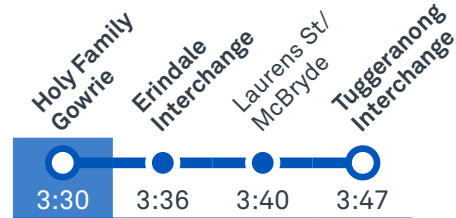

HOLY FAMILY PRIMARY SCHOOL

Plan your trip with the TC Journey planner! Visit transport.act.gov.au for details

Afternoon regular services

Other times available. Visit transport.act.gov.au

76 To Calwell

76 To Tuggeranong