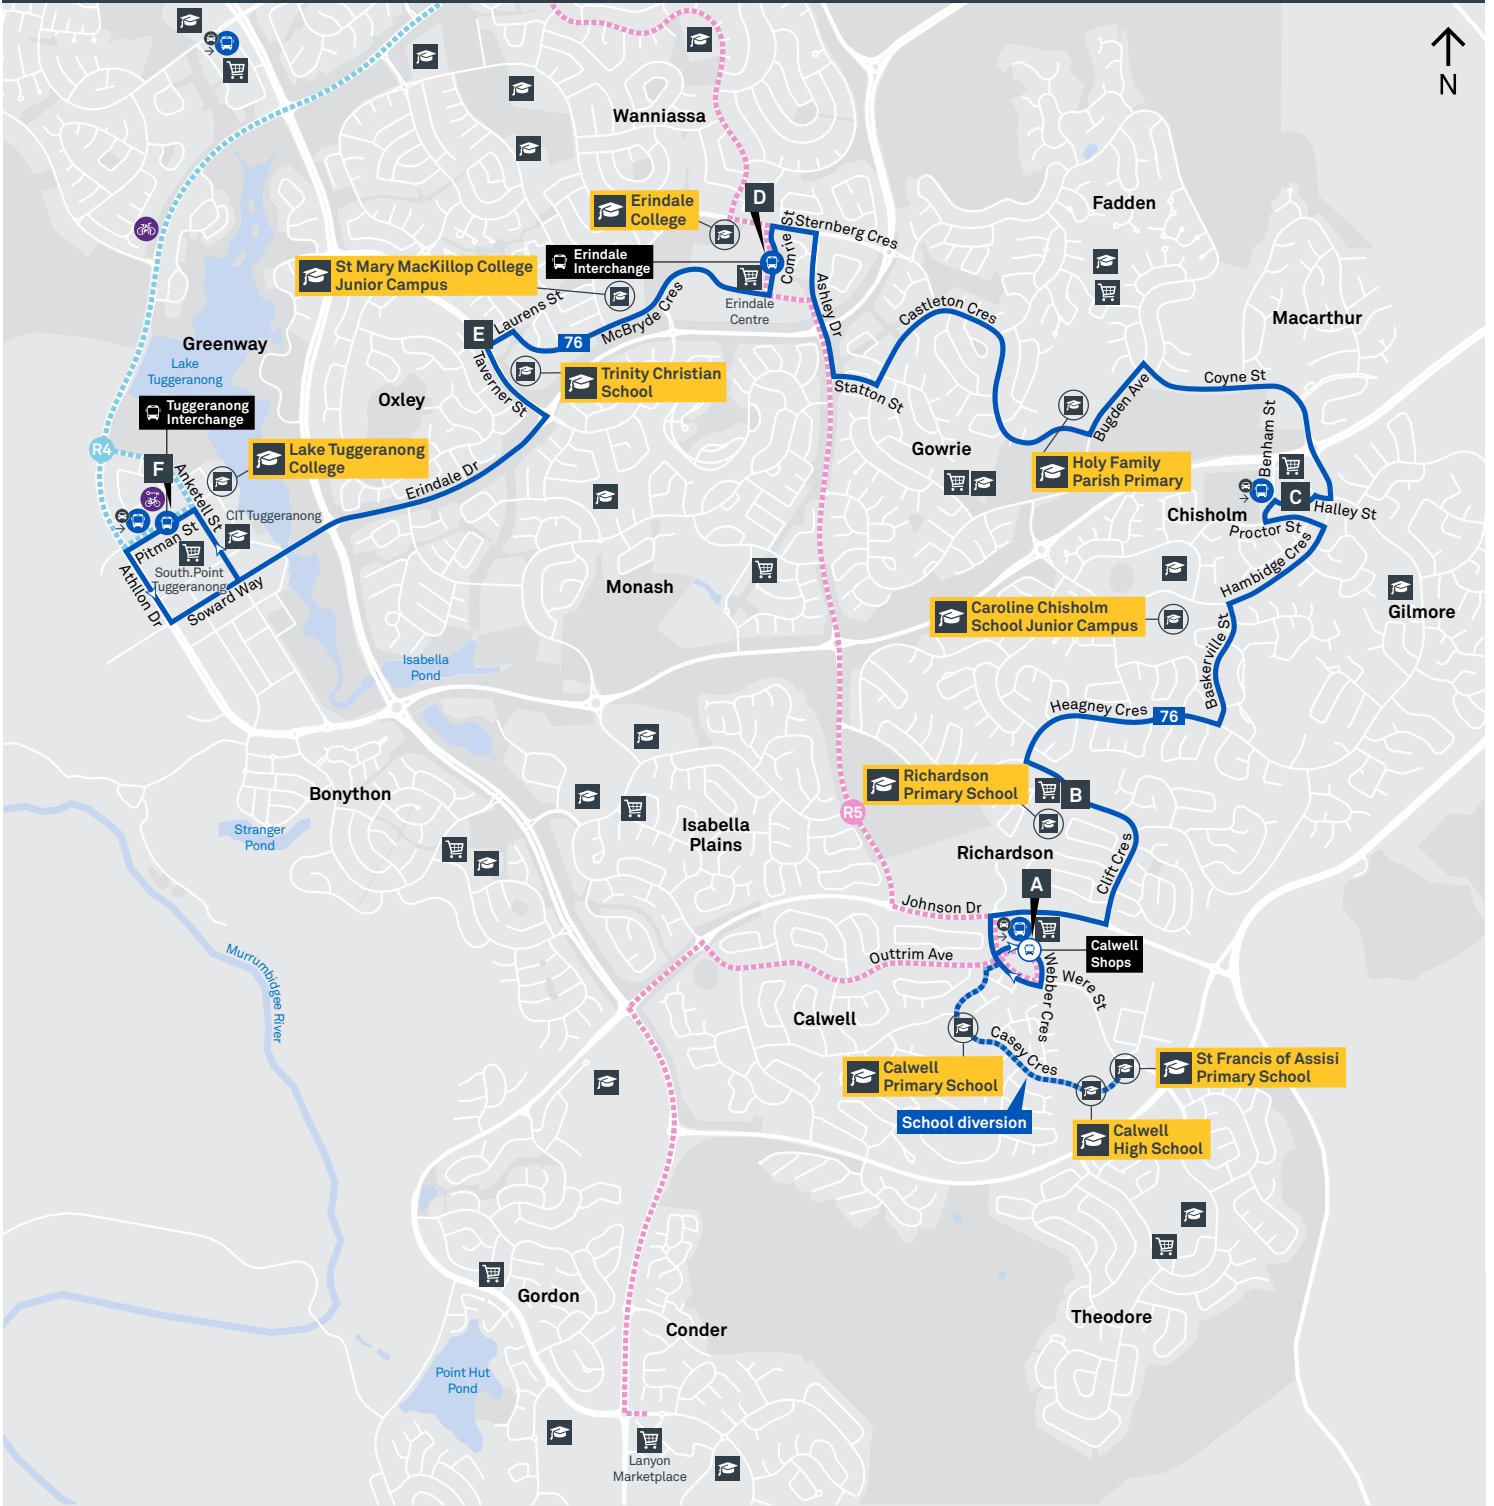

Summary of bus services

Route	AM	PM	Suburbs/Areas Served	Other information
76	✓	✓	Tuggeranong Bus Station, Wanniasa, Erindale Bus Station, Gowrie, Macarthur, Chisholm, Richardson, Calwell	
2074	✓	✓	Tuggeranong Bus Station, Monash, Gowrie, Fadden, Erindale Bus Station, Wanniasa	

Other times available. Visit transport.act.gov.au

76 From Tuggeranong

76 From Calwell

Morning school services

2074 From Tuggeranong

CANBERRA
IS BETTER
CONNECTED

transport.act.gov.au

TTC Transport
Canberra

76 To Tuggeranong

Afternoon school services

2074 To Tuggeranong

CANBERRA
IS BETTER
CONNECTED

transport.act.gov.au

TTC Transport
Canberra

TG19027

CALWELL TO TUGGERANONG via Chisholm and Erindale

76

ROUTE MAP

- Bus route
- Bus station
- Mode interchange
- Educational institution
- Hospital
- Bicycle lockers
- Park and Ride
- R4 RAPID route
- Bus terminus
- 76 Route number
- Shopping centre
- Bicycle rails
- Bicycle cage