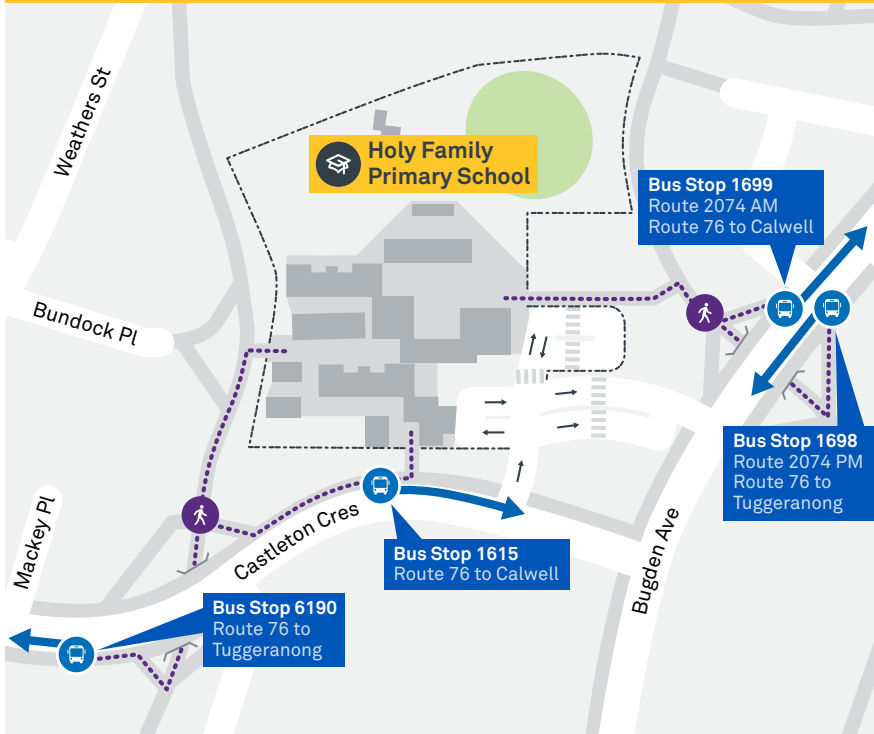

HOLY FAMILY PRIMARY SCHOOL

Plan your trip with the TC Journey planner! Visit transport.act.gov.au for details

Local area map

School start

🕒 8:50 am

School finish

🕒 3:15 pm

Bus stop location

76

Regular route number

2074

School route number

Walking route

Local area map provides indicative walking paths only. This map is designed to represent local public transport options in the area and is not to scale

Summary of bus services

Route	AM	PM	Suburbs/Areas Served	Other information
76	✓	✓	Tuggeranong Bus Station, Wanniasa, Erindale Bus Station, Gowrie, Macarthur, Chisholm, Richardson, Calwell	
2074	✓	✓	Tuggeranong Bus Station, Monash, Gowrie, Fadden, Erindale Bus Station, Wanniasa	

76

ROUTE MAP

- Bus route
- Bus station
- Mode interchange
- Educational institution
- Hospital
- Bicycle lockers
- Park and Ride
- R4 RAPID route
- Bus terminus
- 76 Route number
- Shopping centre
- Bicycle rails
- Bicycle cage