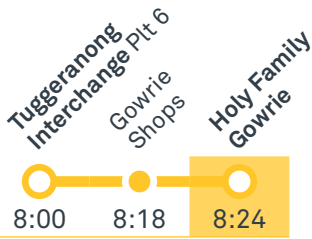

Other times available. Visit transport.act.gov.au

76 From Tuggeranong

76 From Calwell

Morning school services

2074 From Tuggeranong

CANBERRA
IS BETTER
CONNECTED

transport.act.gov.au

TTC Transport
Canberra

TG19027

HOLY FAMILY PRIMARY SCHOOL

Plan your trip with the TC Journey planner! Visit transport.act.gov.au for details

Afternoon regular services

Other times available. Visit transport.act.gov.au

76 To Calwell