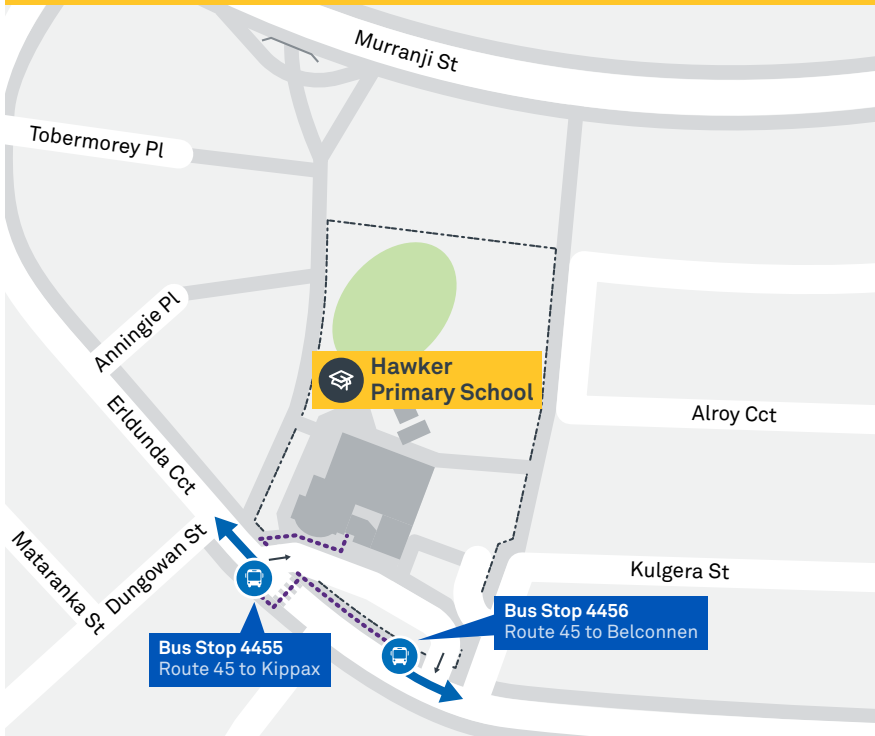

HAWKER PRIMARY SCHOOL

Plan your trip with the TC Journey planner! Visit transport.act.gov.au for details

Local area map

School start

🕒 9:00 am

School finish

🕒 3:00 pm

Bus stop location

45

Regular route number

Walking route

Local area map provides indicative walking paths only. This map is designed to represent local public transport options in the area and is not to scale

Summary of bus services

Route	AM	PM	Suburbs/Areas Served	Other information
45	✓	✓	Kippax, Holt, Higgins, Hawker, Weetangera, Belconnen Bus Stations	

TG19027

CANBERRA
IS BETTER
CONNECTED

transport.act.gov.au

TTC Transport
Canberra

via Higgins and Hawker

ROUTE MAP

- Bus route
- Bus station
- Mode interchange
- Educational institution
- Hospital
- Bicycle lockers
- R2 RAPID route
- Bus terminus
- 45 Route number
- Shopping centre
- Bicycle rails
- Bicycle cage
- Park and Ride