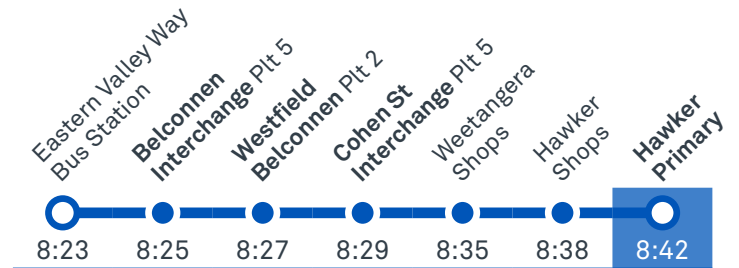

Route	AM	PM	Suburbs/Areas Served	Other information
45	✓	✓	Kippax, Holt, Higgins, Hawker, Weetangera, Belconnen Bus Stations	

TG19027

CANBERRA
IS BETTER
CONNECTED

transport.act.gov.au

TTC Transport
Canberra

HAWKER PRIMARY SCHOOL

Plan your trip with the TC Journey planner! Visit transport.act.gov.au for details

Morning regular services

Other times available. Visit transport.act.gov.au

45 From Kippax

45 From Belconnen

CANBERRA
IS BETTER
CONNECTED

transport.act.gov.au

TTC Transport
Canberra

TG19027

HAWKER PRIMARY SCHOOL

Plan your trip with the TC Journey planner! Visit transport.act.gov.au for details

Afternoon regular services

via Higgins and Hawker

ROUTE MAP

- Bus route
- Bus station
- Mode interchange
- Educational institution
- Hospital
- Bicycle lockers
- R2 RAPID route
- Bus terminus
- 45 Route number
- Shopping centre
- Bicycle rails
- Bicycle cage
- Park and Ride