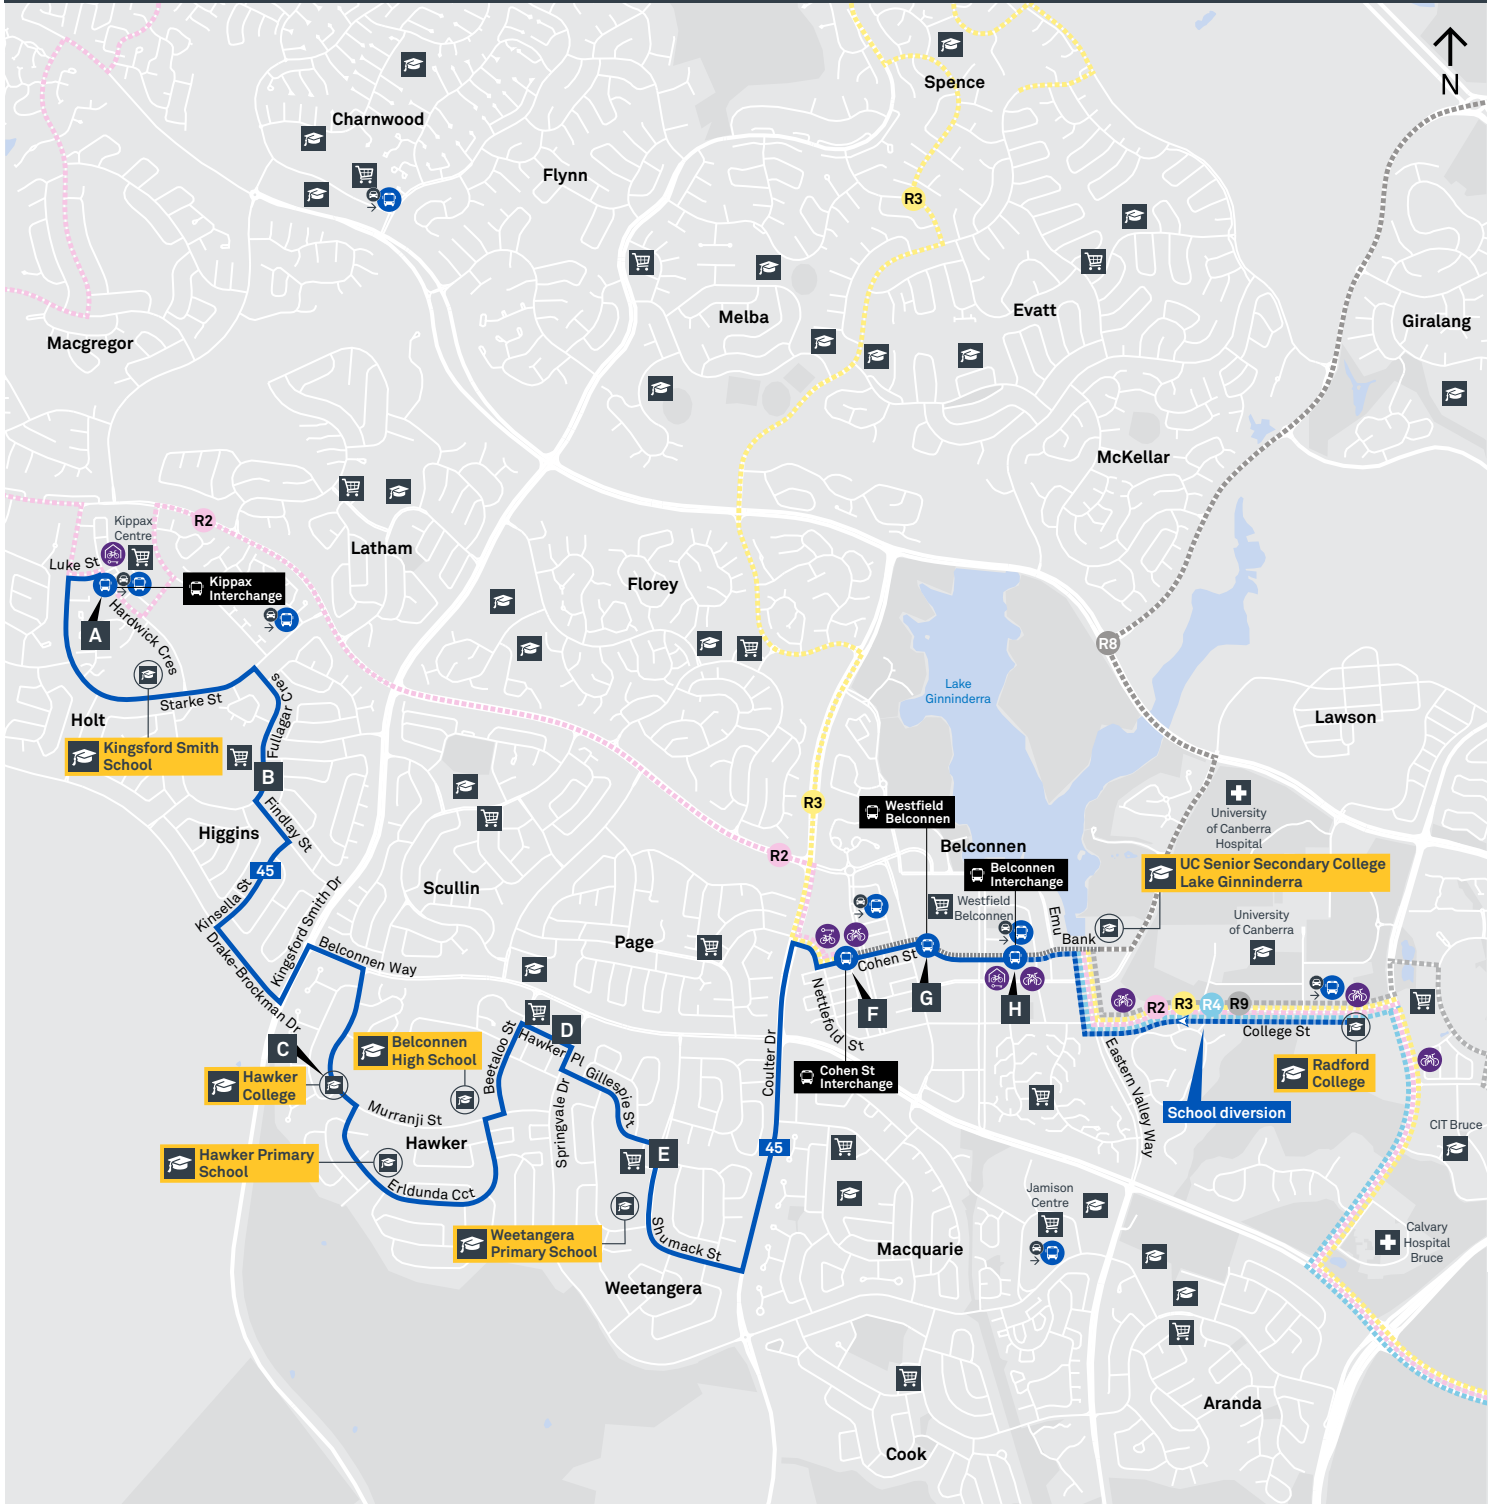

HAWKER PRIMARY SCHOOL

Plan your trip with the TC Journey planner! Visit transport.act.gov.au for details

Local area map

School start

🕒 9:00 am

School finish

🕒 3:00 pm

Bus stop location

Route	AM	PM	Suburbs/Areas Served	Other information
45	✓	✓	Kippax, Holt, Higgins, Hawker, Weetangera, Belconnen Bus Stations	

TG19027

CANBERRA
IS BETTER
CONNECTED

transport.act.gov.au

TTC Transport
Canberra

Other times available. Visit transport.act.gov.au

45 To Belconnen

45 To Kippax

CANBERRA
IS BETTER
CONNECTED

transport.act.gov.au

TTC Transport
Canberra

TG19027

KIPPAX TO BELCONNEN

via Higgins and Hawker

ROUTE MAP

- Bus route
- Bus station
- Mode interchange
- Educational institution
- Hospital
- Bicycle lockers
- R2 RAPID route
- Bus terminus
- 45 Route number
- Shopping centre
- Bicycle rails
- Bicycle cage
- Park and Ride