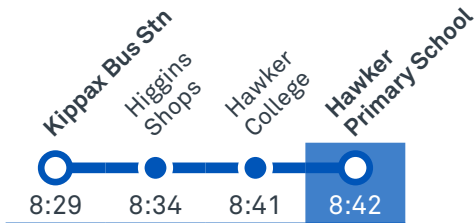

HAWKER PRIMARY SCHOOL

Plan your trip with the TC Journey planner! Visit transport.act.gov.au for details

Morning regular services

Other times available. Visit transport.act.gov.au

45 From Kippax

45 From Belconnen

CANBERRA
IS BETTER
CONNECTED

transport.act.gov.au

TTC Transport
Canberra

TG19027

HAWKER PRIMARY SCHOOL

Plan your trip with the TC Journey planner! Visit transport.act.gov.au for details

Afternoon regular services

via Higgins and Hawker

ROUTE MAP

- Bus route
- Bus station
- Mode interchange
- Educational institution
- Hospital
- Bicycle lockers
- R2 RAPID route
- Bus terminus
- 45 Route number
- Shopping centre
- Bicycle rails
- Bicycle cage
- Park and Ride