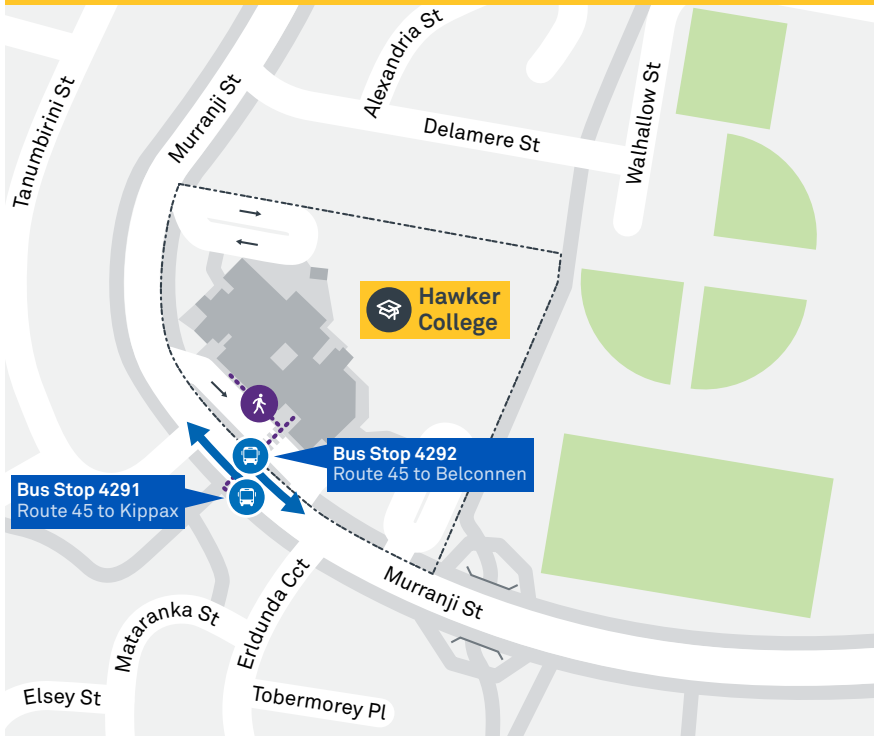

## Local area map

School start

🕒 8:40 am

School finish

🕒 3:40 pm

Bus stop location

45

Regular route number

Walking route

Local area map provides indicative walking paths only. This map is designed to represent local public transport options in the area and is not to scale

## Summary of bus services

Route	AM	PM	Suburbs/Areas Served	Other information
45	✓	✓	Kippax, Holt, Higgins, Hawker, Weetangera, Belconnen Bus Stations	

TG19027

CANBERRA  
IS BETTER  
CONNECTED

[transport.act.gov.au](http://transport.act.gov.au)

### ROUTE MAP

- Bus route
- Bus station
- Mode interchange
- Educational institution
- Hospital
- Bicycle lockers
- Park and Ride
- R2 RAPID route
- Bus terminus
- 45 Route number
- Shopping centre
- Bicycle rails
- Bicycle cage