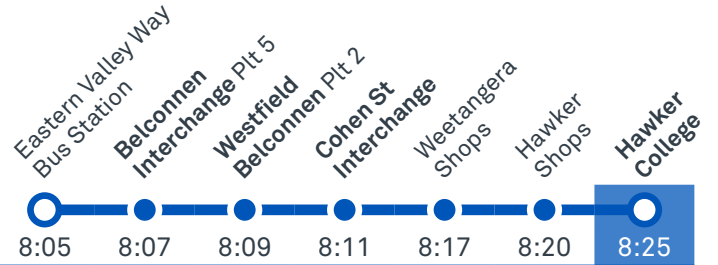

## Morning regular services

Other times available. Visit [transport.act.gov.au](http://transport.act.gov.au)

**45**

From Kippax

**45**

From Belconnen

CANBERRA  
IS BETTER  
CONNECTED

[transport.act.gov.au](http://transport.act.gov.au)