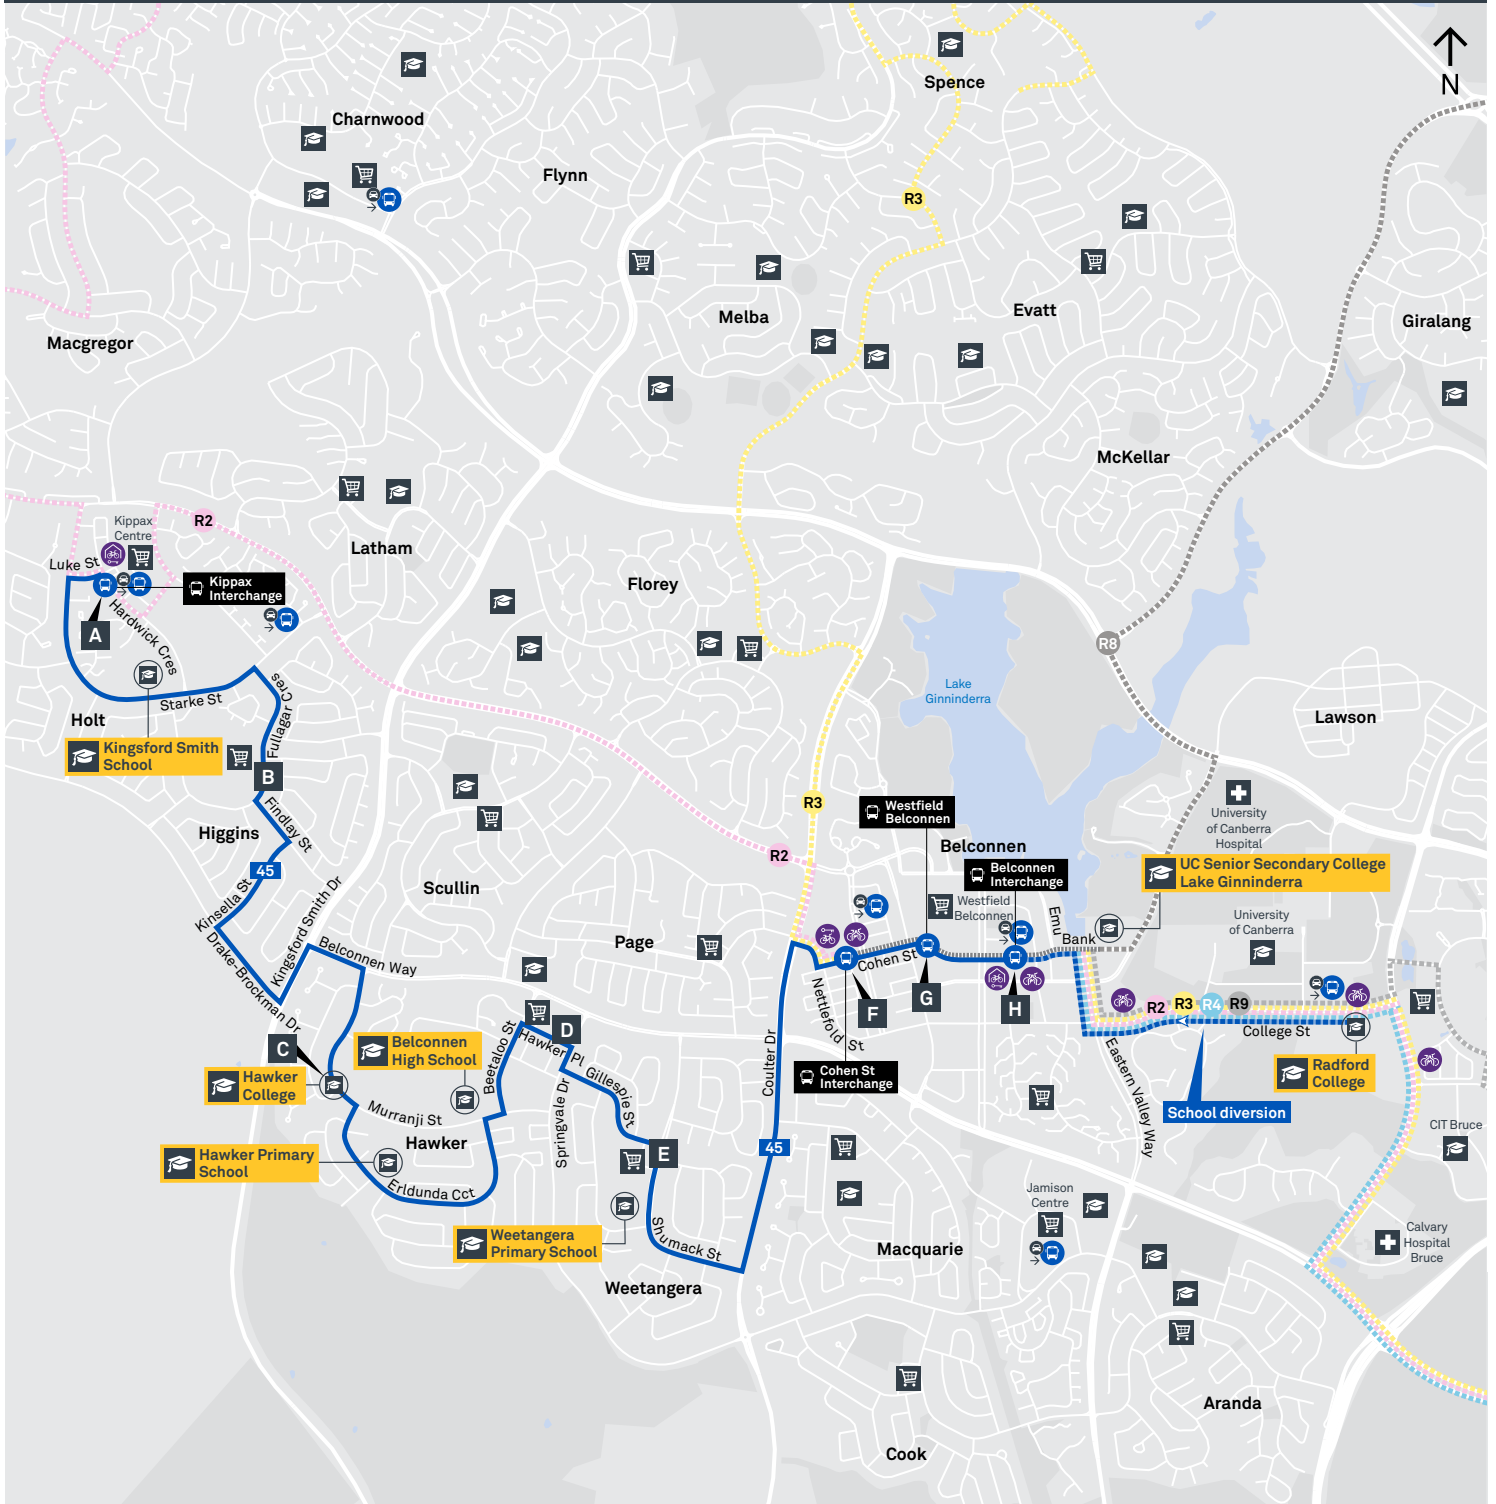

## Local area map

School start

🕒 8:40 am

School finish

🕒 3:40 pm

Bus stop location

45

Regular route number

### 45 To Kippax

CANBERRA  
IS BETTER  
CONNECTED

[transport.act.gov.au](http://transport.act.gov.au)

**TTC** Transport  
Canberra

TG19027

# KIPPAX TO BELCONNEN

### ROUTE MAP

- Bus route
- Bus station
- Mode interchange
- Educational institution
- Hospital
- Bicycle lockers
- Park and Ride
- R2 RAPID route
- Bus terminus
- 45 Route number
- Shopping centre
- Bicycle rails
- Bicycle cage