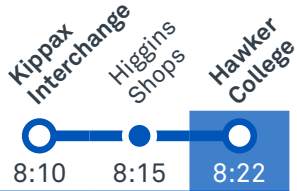

Morning regular services

Other times available. Visit transport.act.gov.au

45

From Kippax