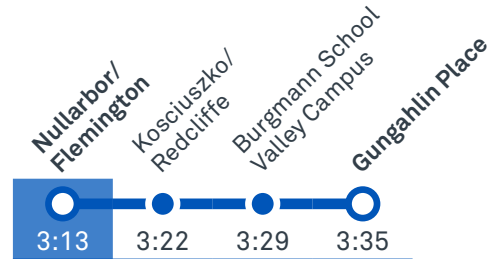

21 From Gungahlin

22 From Gungahlin

Morning school services

1015 From Forde

Morning *RAPID* services

R1 Light Rail services arrive frequently from City & Gungahlin. Platforms are located on Flemington Road. Visit transport.act.gov.au

CANBERRA
IS BETTER
CONNECTED

transport.act.gov.au

TTC Transport
Canberra

TG19027

HARRISON SCHOOL

Plan your trip with the TC Journey planner! Visit transport.act.gov.au for details

Afternoon regular services

Other times available. Visit transport.act.gov.au

21 To Gungahlin

22 To Gungahlin

Afternoon school services

1015 To Forde

Afternoon *RAPID* services

R1 Light Rail services depart frequently to Gungahlin & City. Platforms are located on Flemington Road. Visit transport.act.gov.au

TG19027

CANBERRA
IS BETTER
CONNECTED

transport.act.gov.au

TTC Transport
Canberra

FRANKLIN LOOP

via Palmerston and Harrison

ROUTE MAP

- Bus route
- Bus station
- Mode interchange
- Educational institution
- Hospital
- Bicycle lockers
- Park and Ride
- RAPID** route
- Bus terminus
- 21** Route number
- Shopping centre
- Bicycle rails
- Bicycle cage