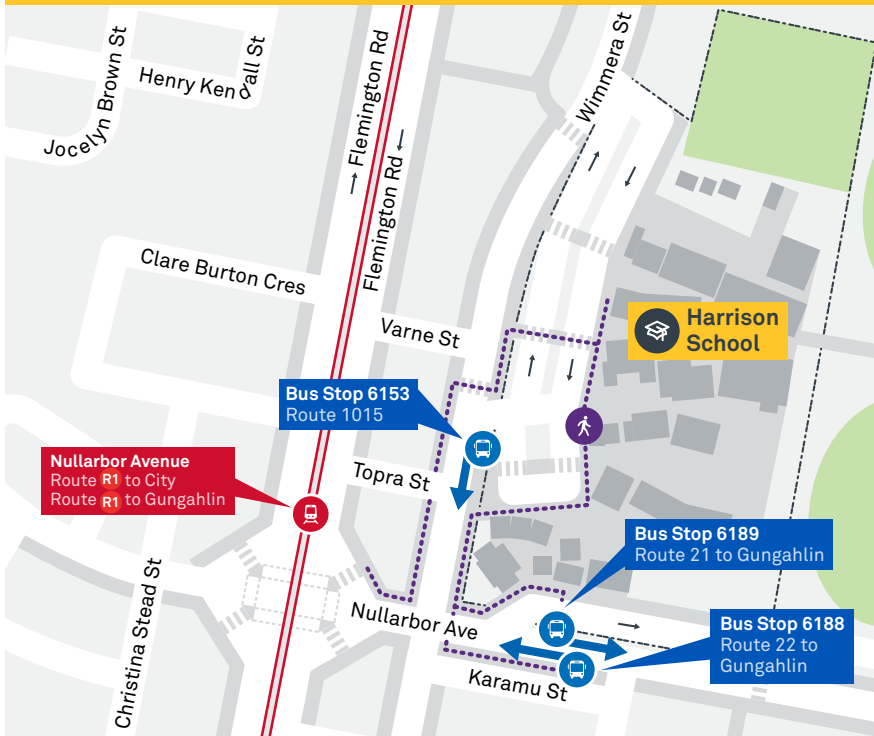

HARRISON SCHOOL

Plan your trip with the TC Journey planner! Visit transport.act.gov.au for details

Local area map

School start

🕒 8:50 am

School finish

🕒 2:55 pm

Bus stop location

21

Regular route number

1015

School route number

R1 *RAPID* route number

Walking route

Local area map provides indicative walking paths only. This map is designed to represent local public transport options in the area and is not to scale

Summary of bus services

Route	AM	PM	Suburbs/Areas Served	Other information
R1	✓	✓	Gungahlin Place, Franklin, Harrison, Dickson, Lyneham, Turner, Braddon, City Bus Station	
21	✓	✓	Gungahlin Place, Gungahlin, Palmerston, Franklin, Harrison, Throsby	
22	✓	✓	Gungahlin Place, Throsby, Harrison, Franklin, Palmerston, Gungahlin	
1015	✓	✓	Forde, Throsby	

TG19027

CANBERRA
IS BETTER
CONNECTED

transport.act.gov.au

TTC Transport
Canberra