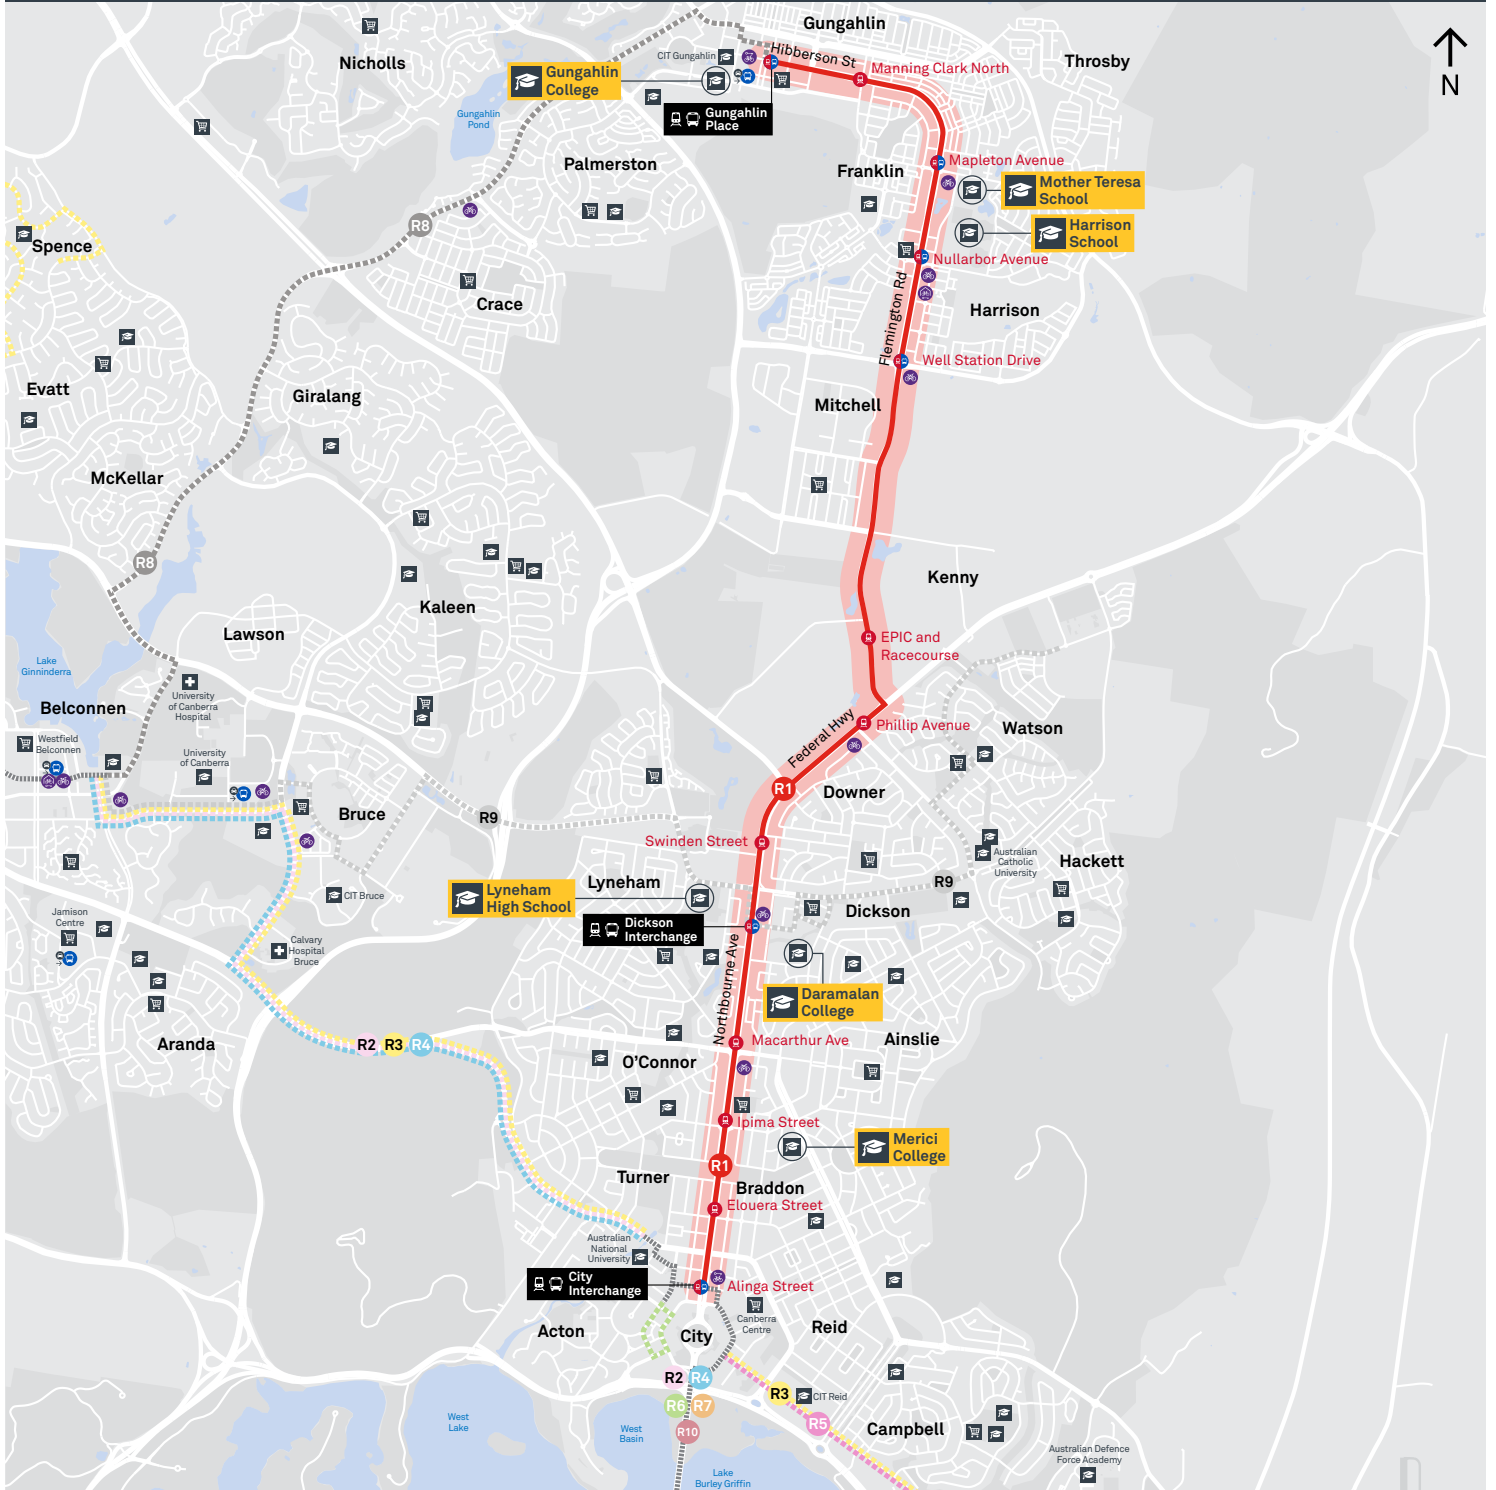

Summary of bus services

Route	AM	PM	Suburbs/Areas Served	Other information
R1	✓	✓	Gungahlin Place, Franklin, Harrison, Dickson, Lyneham, Turner, Braddon, City Bus Station	
21	✓	✓	Gungahlin Place, Gungahlin, Palmerston, Franklin, Harrison, Throsby	
22	✓	✓	Gungahlin Place, Throsby, Harrison, Franklin, Palmerston, Gungahlin	
1015	✓	✓	Forde, Throsby	

Other times available. Visit transport.act.gov.au

21 To Gungahlin

22 To Gungahlin

Afternoon school services

1015 To Forde

Afternoon *RAPID* services

R1 Light Rail services depart frequently to Gungahlin & City. Platforms are located on Flemington Road. Visit transport.act.gov.au

TG19027

CANBERRA
IS BETTER
CONNECTED

transport.act.gov.au

TTC Transport
Canberra

FRANKLIN LOOP

via Palmerston and Harrison

ROUTE MAP

- Bus route
- Bus station
- Mode interchange
- Educational institution
- Hospital
- Bicycle lockers
- Park and Ride
- RAPID** route
- Bus terminus
- 21** Route number
- Shopping centre
- Bicycle rails
- Bicycle cage

GUNGAHLIN TO CITY

via Dickson

Effective 27 April 2019

ROUTE MAP

- **RAPID** route
- - - Other **RAPID** route
- Light Rail stop
- R1 Route number
- Mode interchange
- Educational institution
- Shopping centre
- Hospital
- Bicycle lockers
- Bicycle cage
- Bicycle rails
- Park and Ride