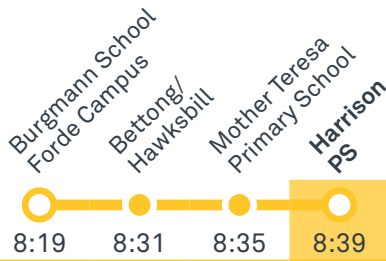

21

Regular route number

1015

School route number

R1 *RAPID* route number

Walking route

Local area map provides indicative walking paths only. This map is designed to represent local public transport options in the area and is not to scale

21 From Gungahlin

22 From Gungahlin

Morning school services

1015 From Forde

Morning *RAPID* services

R1 Light Rail services arrive frequently from City & Gungahlin. Platforms are located on Flemington Road. Visit transport.act.gov.au

CANBERRA
IS BETTER
CONNECTED

transport.act.gov.au

TTC Transport
Canberra

TG19027

HARRISON SCHOOL

Plan your trip with the TC Journey planner! Visit transport.act.gov.au for details

Afternoon regular services

Other times available. Visit transport.act.gov.au

21 To Gungahlin

22 To Gungahlin

Afternoon school services

1015 To Forde

Afternoon *RAPID* services

R1 Light Rail services depart frequently to Gungahlin & City. Platforms are located on Flemington Road. Visit transport.act.gov.au