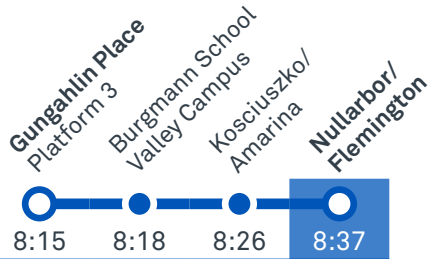

21

Regular route number

1015

School route number

R1 *RAPID* route number

Walking route

Local area map provides indicative walking paths only. This map is designed to represent local public transport options in the area and is not to scale

Summary of bus services

Route	AM	PM	Suburbs/Areas Served	Other information
R1	✓	✓	Gungahlin Place, Franklin, Harrison, Dickson, Lyneham, Turner, Braddon, City Bus Station	
21	✓	✓	Gungahlin Place, Gungahlin, Palmerston, Franklin, Harrison, Throsby	
22	✓	✓	Gungahlin Place, Throsby, Harrison, Franklin, Palmerston, Gungahlin	
1015	✓	✓	Forde, Throsby	

TG19027

CANBERRA
IS BETTER
CONNECTED

transport.act.gov.au

TTC Transport
Canberra

HARRISON SCHOOL

Plan your trip with the TC Journey planner! Visit transport.act.gov.au for details

Morning regular services

Other times available. Visit transport.act.gov.au

21 From Gungahlin

22 From Gungahlin

Morning school services

1015 From Forde

Morning *RAPID* services

R1 Light Rail services arrive frequently from City & Gungahlin. Platforms are located on Flemington Road. Visit transport.act.gov.au