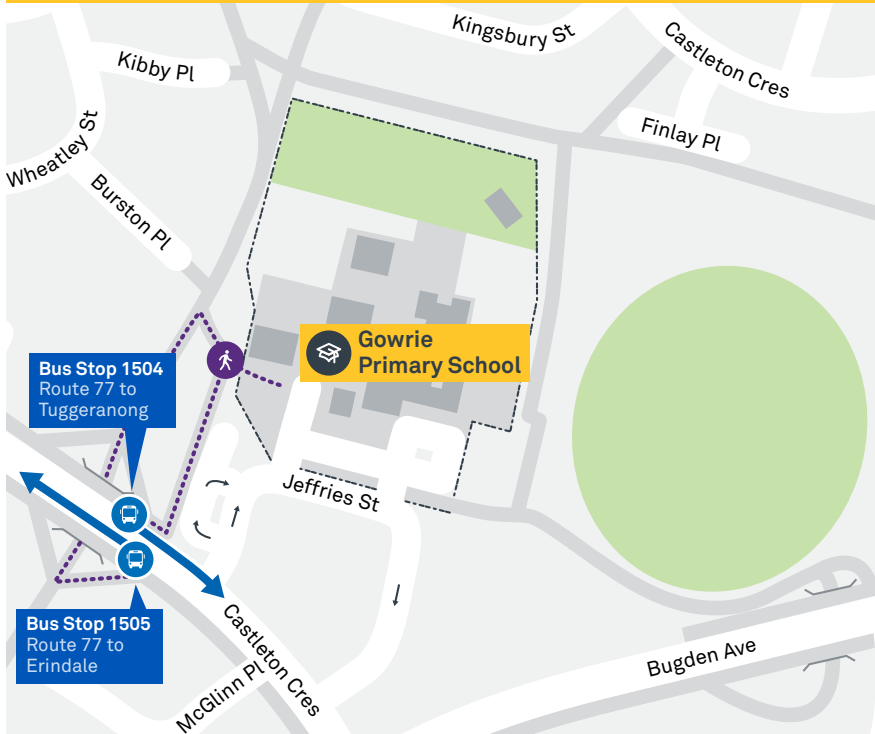

GOWRIE PRIMARY SCHOOL

Plan your trip with the TC Journey planner! Visit transport.act.gov.au for details

Local area map

School start

🕒 9:00 am

School finish

🕒 3:00 pm

Bus stop location

77

Regular route number

Walking route

Local area map provides indicative walking paths only. This map is designed to represent local public transport options in the area and is not to scale

Summary of bus services

Route	AM	PM	Suburbs/Areas Served	Other information
77	✓	✓	Tuggeranong Bus Station, Monash, Gowrie, Erindale Bus Station	

TG19027

CANBERRA
IS BETTER
CONNECTED

transport.act.gov.au

TTC Transport
Canberra

GOWRIE PRIMARY SCHOOL

ERINDALE TO TUGGERANONG via Gowrie and Monash

ROUTE MAP

- Bus route
- Bus station
- Mode interchange
- Educational institution
- Hospital
- Bicycle lockers
- Park and Ride
- R4 RAPID route
- Bus terminus
- Route number
- Shopping centre
- Bicycle rails
- Bicycle cage