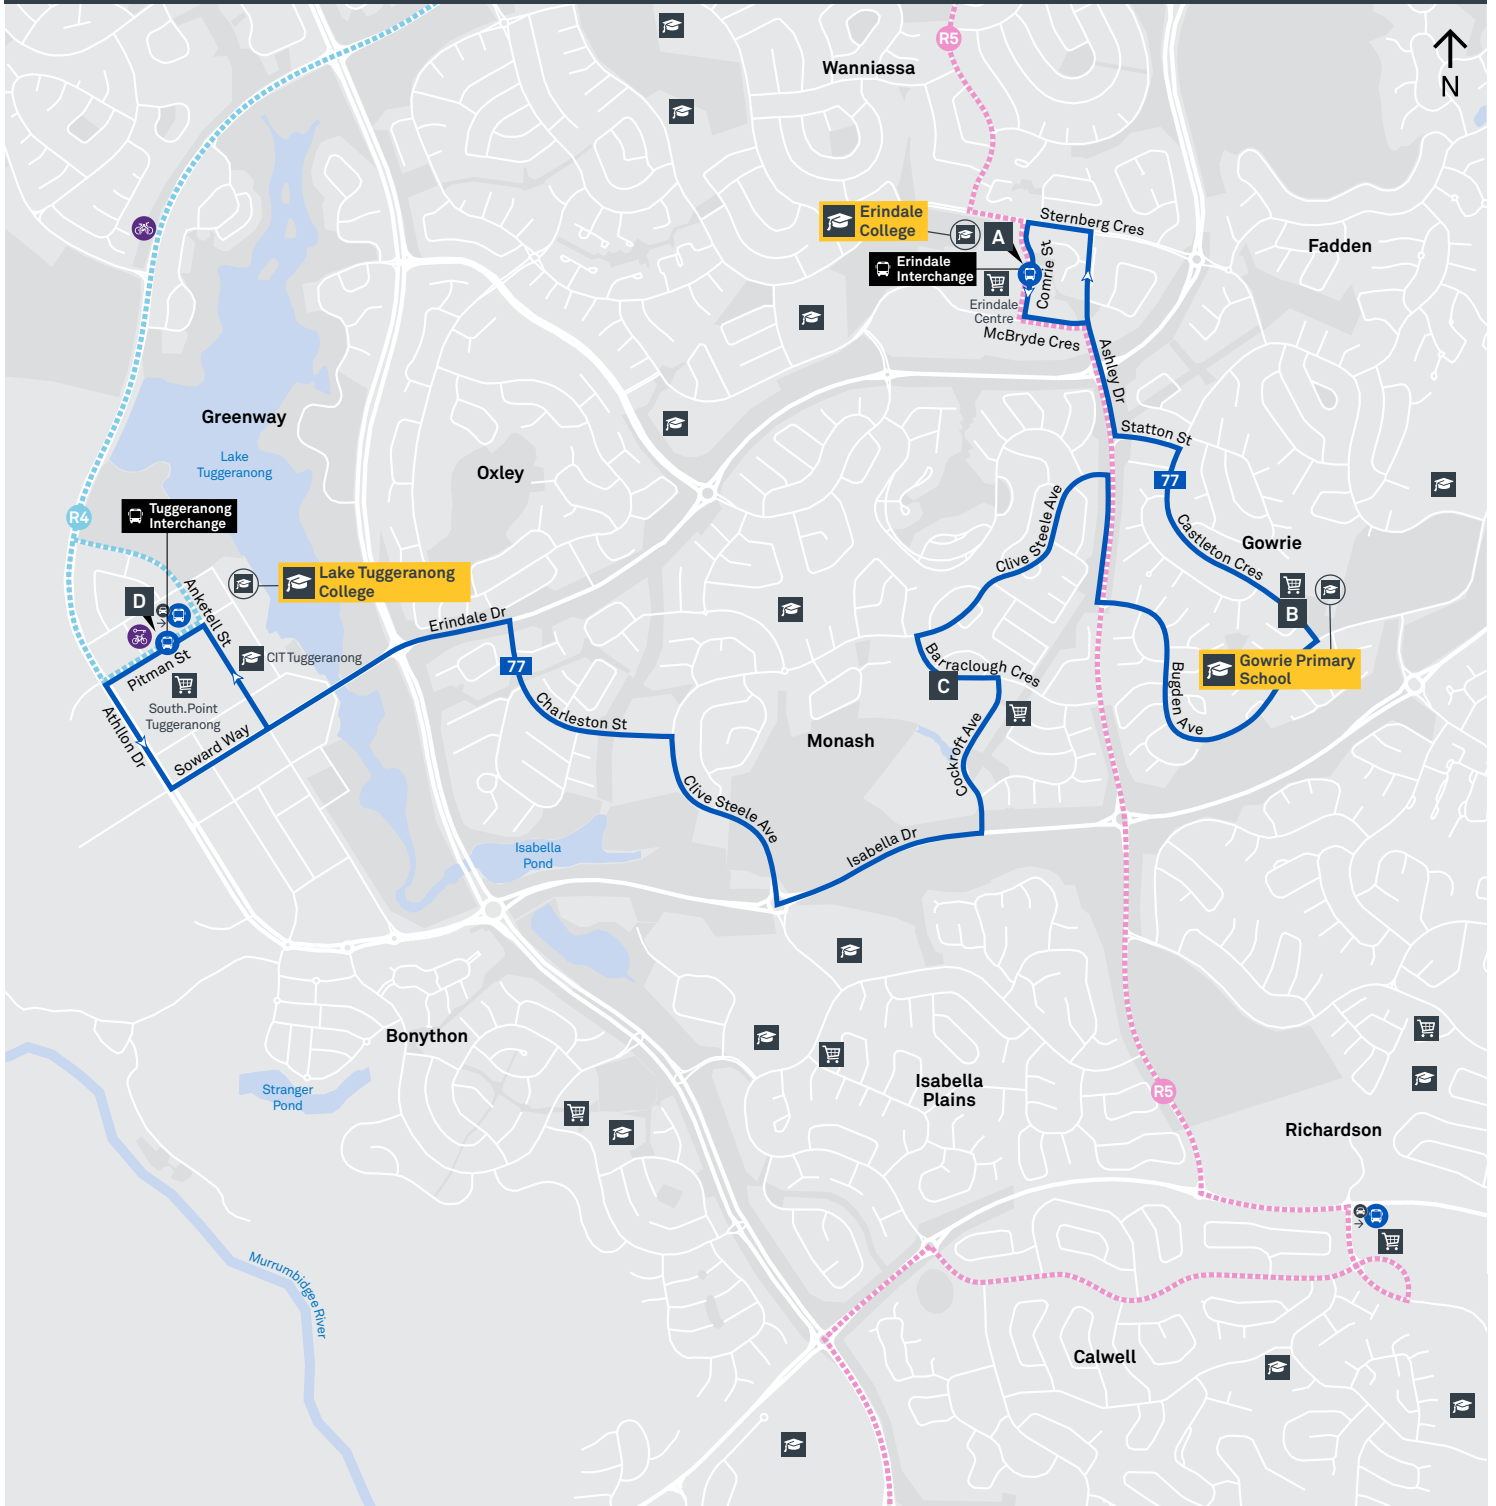

Route	AM	PM	Suburbs/Areas Served	Other information
77	✓	✓	Tuggeranong Bus Station, Monash, Gowrie, Erindale Bus Station	

TG19027

CANBERRA
IS BETTER
CONNECTED

transport.act.gov.au

TTC Transport
Canberra

GOWRIE PRIMARY SCHOOL

CANBERRA
IS BETTER
CONNECTED

transport.act.gov.au

TTC Transport
Canberra

GOWRIE PRIMARY SCHOOL

Plan your trip with the TC Journey planner! Visit transport.act.gov.au for details

Afternoon regular services

Other times available. Visit transport.act.gov.au

77

To Erindale

77

To Tuggeranong

CANBERRA
IS BETTER
CONNECTED

transport.act.gov.au

TTC Transport
Canberra

TG19027

ERINDALE TO TUGGERANONG via Gowrie and Monash

ROUTE MAP

- Bus route
- Bus station
- Mode interchange
- Educational institution
- Hospital
- Bicycle lockers
- Park and Ride
- R4 RAPID route
- Bus terminus
- Route number
- Shopping centre
- Bicycle rails
- Bicycle cage