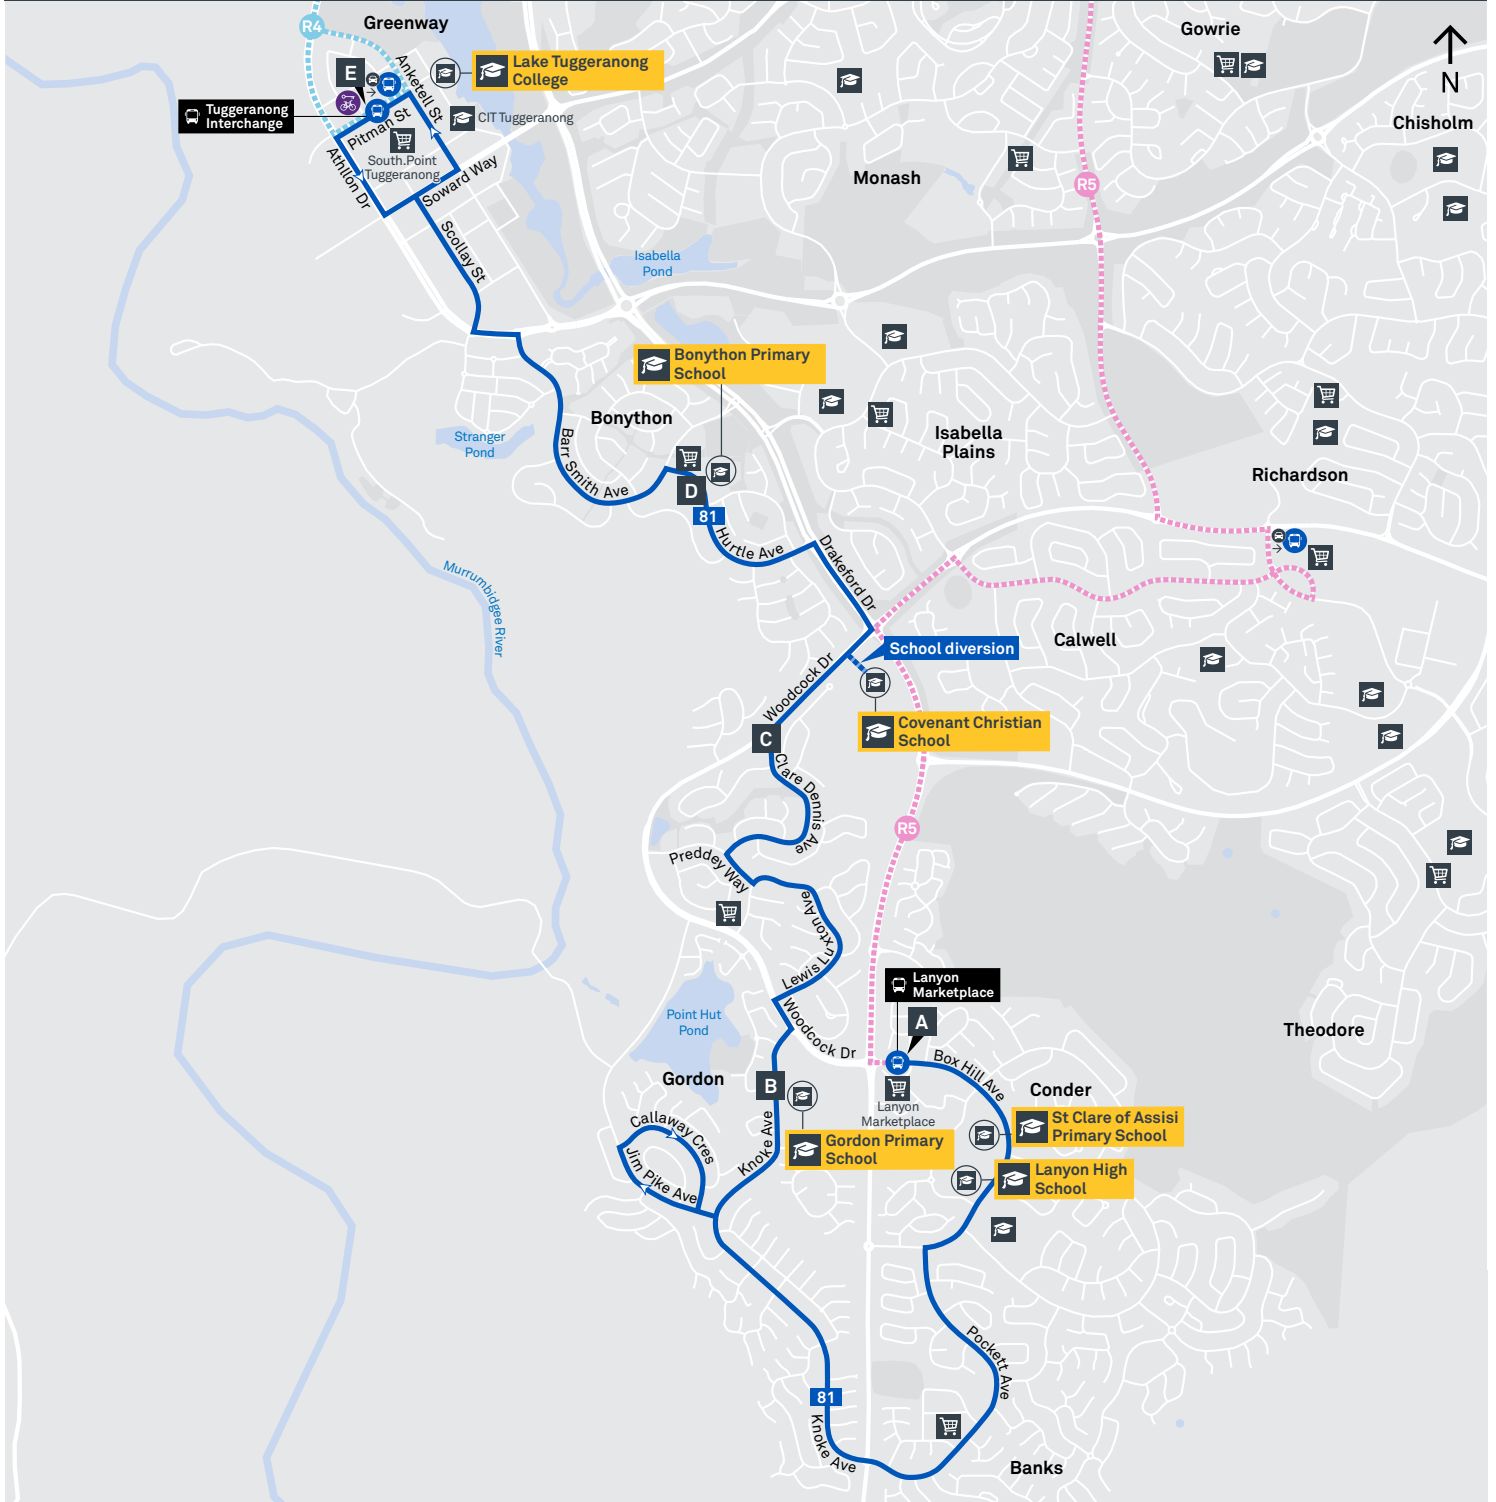

## Afternoon regular services

Other times available. Visit [transport.act.gov.au](https://transport.act.gov.au)

**81**

To Tuggeranong

**81**

To Lanyon Market Place

CANBERRA  
IS BETTER  
CONNECTED

[transport.act.gov.au](https://transport.act.gov.au)

**TTC** Transport  
Canberra

TG19027

# LANYON TO TUGGERANONG via Gordon and Bonython

## ROUTE MAP

- Bus route
- Bus station
- Mode interchange
- Educational institution
- Hospital
- Bicycle lockers
- Park and Ride
- R4 RAPID route
- Bus terminus
- 81 Route number
- Shopping centre
- Bicycle rails
- Bicycle cage