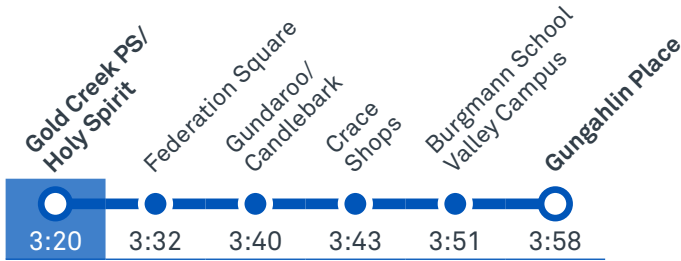

GOLD CREEK SCHOOL SENIOR

Plan your trip with the TC Journey planner! Visit transport.act.gov.au for details

Afternoon regular services

Other times available. Visit transport.act.gov.au

23 To Gungahlin

24 To Gungahlin