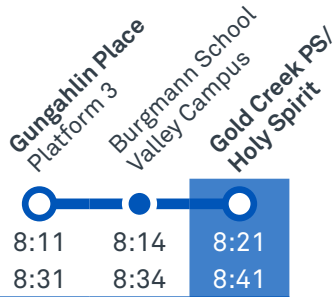

Summary of bus services

Route	AM	PM	Suburbs/Areas Served	Other information
23	✓	✓	Gungahlin Place, Nicholls, Gold Creek, Crace, Palmerston, Gungahlin	
24	✓	✓	Gungahlin Place, Palmerston, Crace, Gold Creek, Nicholls, Gungahlin	
28	✓	✓	Gungahlin Place, Amaroo, Ngunnawal, Casey	Diverts via school on selected trips
1012	✓	✓	Gungahlin Place, Ngunnawal, Moncrieff	
1013	✓	✓	Palmerston, Crace	

CANBERRA
IS BETTER
CONNECTED

transport.act.gov.au

TTC Transport
Canberra

TG19027

GOLD CREEK SCHOOL SENIOR

Plan your trip with the TC Journey planner! Visit transport.act.gov.au for details

Morning regular services

Other times available. Visit transport.act.gov.au

23 From Gungahlin

24 From Gungahlin

28 From Gungahlin

Morning school services

1012 From Gungahlin

1013 From Crace

CANBERRA IS BETTER CONNECTED

transport.act.gov.au

TTC Transport Canberra

TG19027

GOLD CREEK SCHOOL SENIOR

Plan your trip with the TC Journey planner! Visit transport.act.gov.au for details

Afternoon regular services

Other times available. Visit transport.act.gov.au