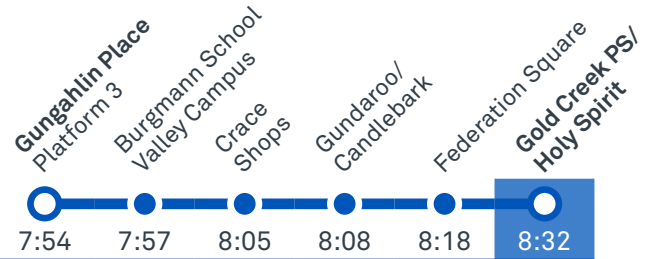

Summary of bus services

Route	AM	PM	Suburbs/Areas Served	Other information
23	✓	✓	Gungahlin Place, Nicholls, Gold Creek, Crace, Palmerston, Gungahlin	
24	✓	✓	Gungahlin Place, Palmerston, Crace, Gold Creek, Nicholls, Gungahlin	
28	✓	✓	Gungahlin Place, Amaroo, Ngunnawal, Casey	Diverts via school on selected trips
1012	✓	✓	Gungahlin Place, Ngunnawal, Moncrieff	
1013	✓	✓	Palmerston, Crace	

CANBERRA
IS BETTER
CONNECTED

transport.act.gov.au

TTC Transport
Canberra

TG19027

GOLD CREEK SCHOOL SENIOR

Plan your trip with the TC Journey planner! Visit transport.act.gov.au for details

Morning regular services

Other times available. Visit transport.act.gov.au

23 From Gungahlin

24 From Gungahlin

28 From Gungahlin

Morning school services

1012 From Gungahlin

1013 From Crace

CANBERRA IS BETTER CONNECTED

transport.act.gov.au

TTC Transport Canberra

TG19027

GOLD CREEK SCHOOL SENIOR

Plan your trip with the TC Journey planner! Visit transport.act.gov.au for details

Afternoon regular services

Other times available. Visit transport.act.gov.au