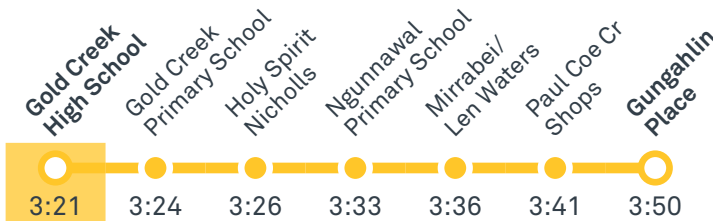

transport.act.gov.au

TTC Transport Canberra

TG19027

GOLD CREEK SCHOOL SENIOR

Plan your trip with the TC Journey planner! Visit transport.act.gov.au for details

Afternoon regular services

Other times available. Visit transport.act.gov.au

23 To Gungahlin

24 To Gungahlin

28 To Gungahlin

Afternoon school services

1012 To Gungahlin

1013 To Crace

TG19027

CANBERRA
IS BETTER
CONNECTED

transport.act.gov.au

TTC Transport
Canberra

NICHOLLS LOOP

via Crace and Palmerston

23

24

ROUTE MAP

- Bus route
- Bus station
- Mode interchange
- Educational institution
- Hospital
- Bicycle lockers
- Park and Ride
- RAPID route
- Bus terminus
- Route number
- Shopping centre
- Bicycle rails
- Bicycle cage