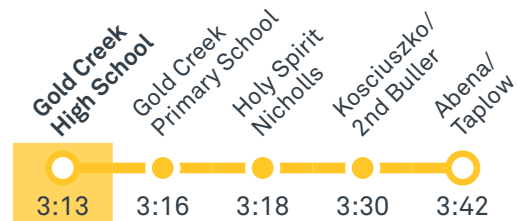

transport.act.gov.au

TTC Transport Canberra

TG19027

GOLD CREEK SCHOOL SENIOR

Plan your trip with the TC Journey planner! Visit transport.act.gov.au for details

Afternoon regular services

Other times available. Visit transport.act.gov.au

23 To Gungahlin

24 To Gungahlin

28 To Gungahlin

Afternoon school services

1012 To Gungahlin

1013 To Crace

TG19027

CANBERRA
IS BETTER
CONNECTED

transport.act.gov.au

TTC Transport
Canberra

NICHOLLS LOOP

via Crace and Palmerston

23

24

ROUTE MAP

- Bus route
- Bus station
- Mode interchange
- Educational institution
- Hospital
- Bicycle lockers
- Park and Ride
- RAPID route
- Bus terminus
- Route number
- Shopping centre
- Bicycle rails
- Bicycle cage