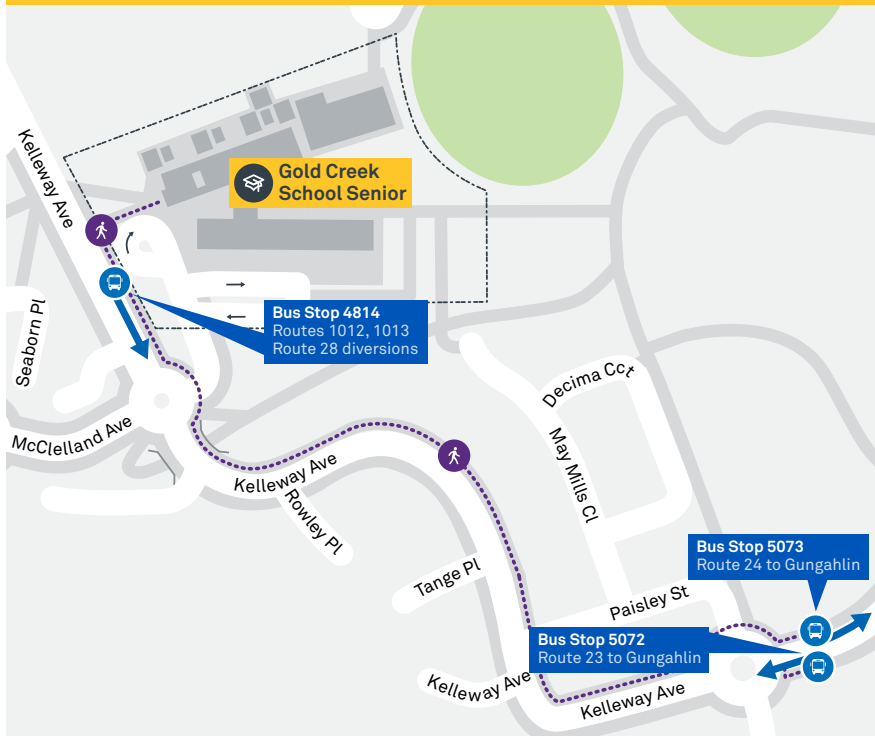

GOLD CREEK SCHOOL SENIOR

Plan your trip with the TC Journey planner! Visit transport.act.gov.au for details

Local area map

School start

🕒 8:50 am

School finish

🕒 3:00 pm

Bus stop location

23

Regular route number

1012

School route number

Walking route

Local area map provides indicative walking paths only. This map is designed to represent local public transport options in the area and is not to scale

Summary of bus services

Route	AM	PM	Suburbs/Areas Served	Other information
23	✓	✓	Gungahlin Place, Nicholls, Gold Creek, Crace, Palmerston, Gungahlin	
24	✓	✓	Gungahlin Place, Palmerston, Crace, Gold Creek, Nicholls, Gungahlin	
28	✓	✓	Gungahlin Place, Amaroo, Ngunnawal, Casey	Diverts via school on selected trips
1012	✓	✓	Gungahlin Place, Ngunnawal, Moncrieff	
1013	✓	✓	Palmerston, Crace	

CANBERRA
IS BETTER
CONNECTED

transport.act.gov.au

TTC Transport
Canberra

TG19027