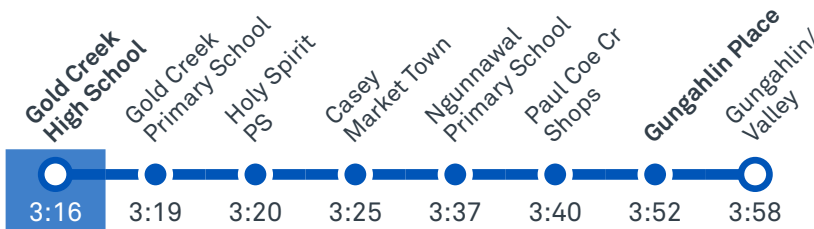

transport.act.gov.au

TTC Transport Canberra

TG19027

GOLD CREEK SCHOOL SENIOR

Plan your trip with the TC Journey planner! Visit transport.act.gov.au for details

Afternoon regular services

Other times available. Visit transport.act.gov.au

23 To Gungahlin

24 To Gungahlin

28 To Gungahlin

Afternoon school services

1012 To Gungahlin

1013 To Crace

TG19027

CANBERRA
IS BETTER
CONNECTED

transport.act.gov.au

TTC Transport
Canberra

NICHOLLS LOOP

via Crace and Palmerston

23

24

ROUTE MAP

- Bus route
- Bus station
- Mode interchange
- Educational institution
- Hospital
- Bicycle lockers
- Park and Ride
- RAPID route
- Bus terminus
- Route number
- Shopping centre
- Bicycle rails
- Bicycle cage