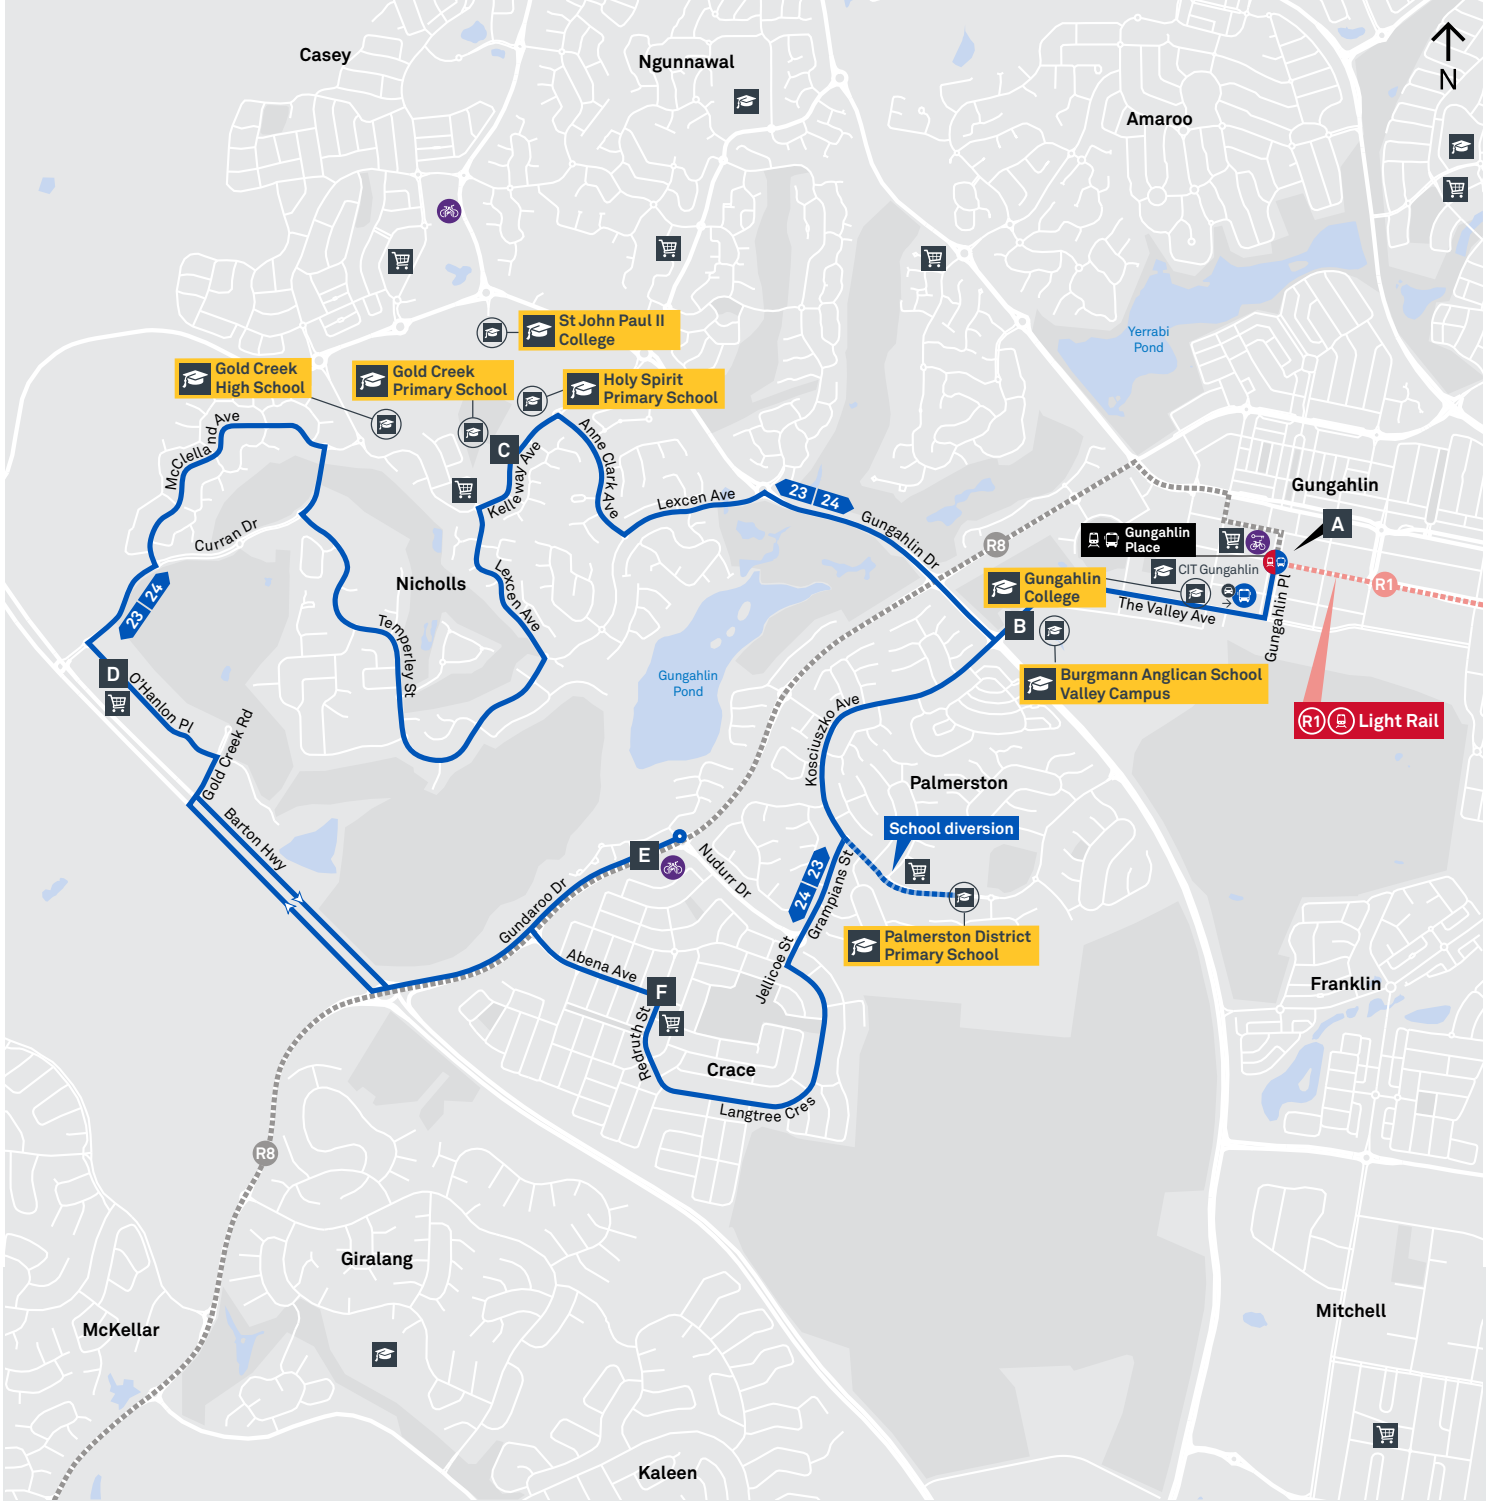

Summary of bus services

Route	AM	PM	Suburbs/Areas Served	Other information
23	✓	✓	Gungahlin Place, Nicholls, Gold Creek, Crace, Palmerston, Gungahlin	
24	✓	✓	Gungahlin Place, Palmerston, Crace, Gold Creek, Nicholls, Gungahlin	
28	✓	✓	Gungahlin Place, Amaroo, Ngunnawal, Casey	Diverts via school on selected trips
1012	✓	✓	Gungahlin Place, Ngunnawal, Moncrieff	
1013	✓	✓	Palmerston, Crace	

23 To Gungahlin

24 To Gungahlin

28 To Gungahlin

Afternoon school services

1012 To Gungahlin

1013 To Crace

TG19027

CANBERRA
IS BETTER
CONNECTED

transport.act.gov.au

TTC Transport
Canberra

NICHOLLS LOOP

via Crace and Palmerston

23

24

ROUTE MAP

- Bus route
- Bus station
- Mode interchange
- Educational institution
- Hospital
- Bicycle lockers
- Park and Ride
- RAPID route
- Bus terminus
- Route number
- Shopping centre
- Bicycle rails
- Bicycle cage

CANBERRA IS BETTER CONNECTED

transport.act.gov.au

ACT Government

Transport Canberra

CASEY TO GUNGAHLIN via Ngunnawal

ROUTE MAP

- Bus route
- Bus station
- Mode interchange
- Educational institution
- Hospital
- Bicycle lockers
- Bicycle rails
- Bicycle cage
- Bus terminus
- 28 Route number
- Shopping centre
- Hospital
- Bicycle lockers
- Bicycle rails
- Bicycle cage
- Park and Ride