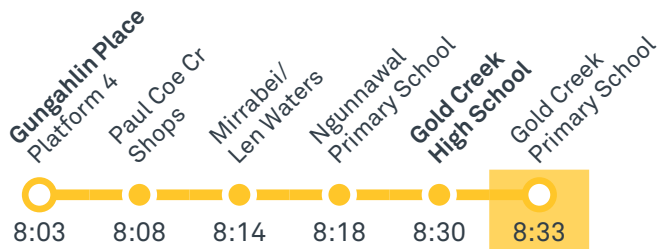

CANBERRA
IS BETTER
CONNECTED

transport.act.gov.au

TTC Transport
Canberra

TG19027

GOLD CREEK SCHOOL SENIOR

Plan your trip with the TC Journey planner! Visit transport.act.gov.au for details

Morning regular services

Other times available. Visit transport.act.gov.au

23 From Gungahlin

24 From Gungahlin

28 From Gungahlin

Morning school services

1012 From Gungahlin

1013 From Crace

CANBERRA IS BETTER CONNECTED

transport.act.gov.au

TTC Transport Canberra

TG19027

GOLD CREEK SCHOOL SENIOR

Plan your trip with the TC Journey planner! Visit transport.act.gov.au for details

Afternoon regular services

Other times available. Visit transport.act.gov.au

transport.act.gov.au

TTC Transport
Canberra

NICHOLLS LOOP

via Crace and Palmerston

23

24

ROUTE MAP

- Bus route
- Bus station
- Mode interchange
- Educational institution
- Hospital
- Bicycle lockers
- Park and Ride
- RAPID route
- Bus terminus
- Route number
- Shopping centre
- Bicycle rails
- Bicycle cage