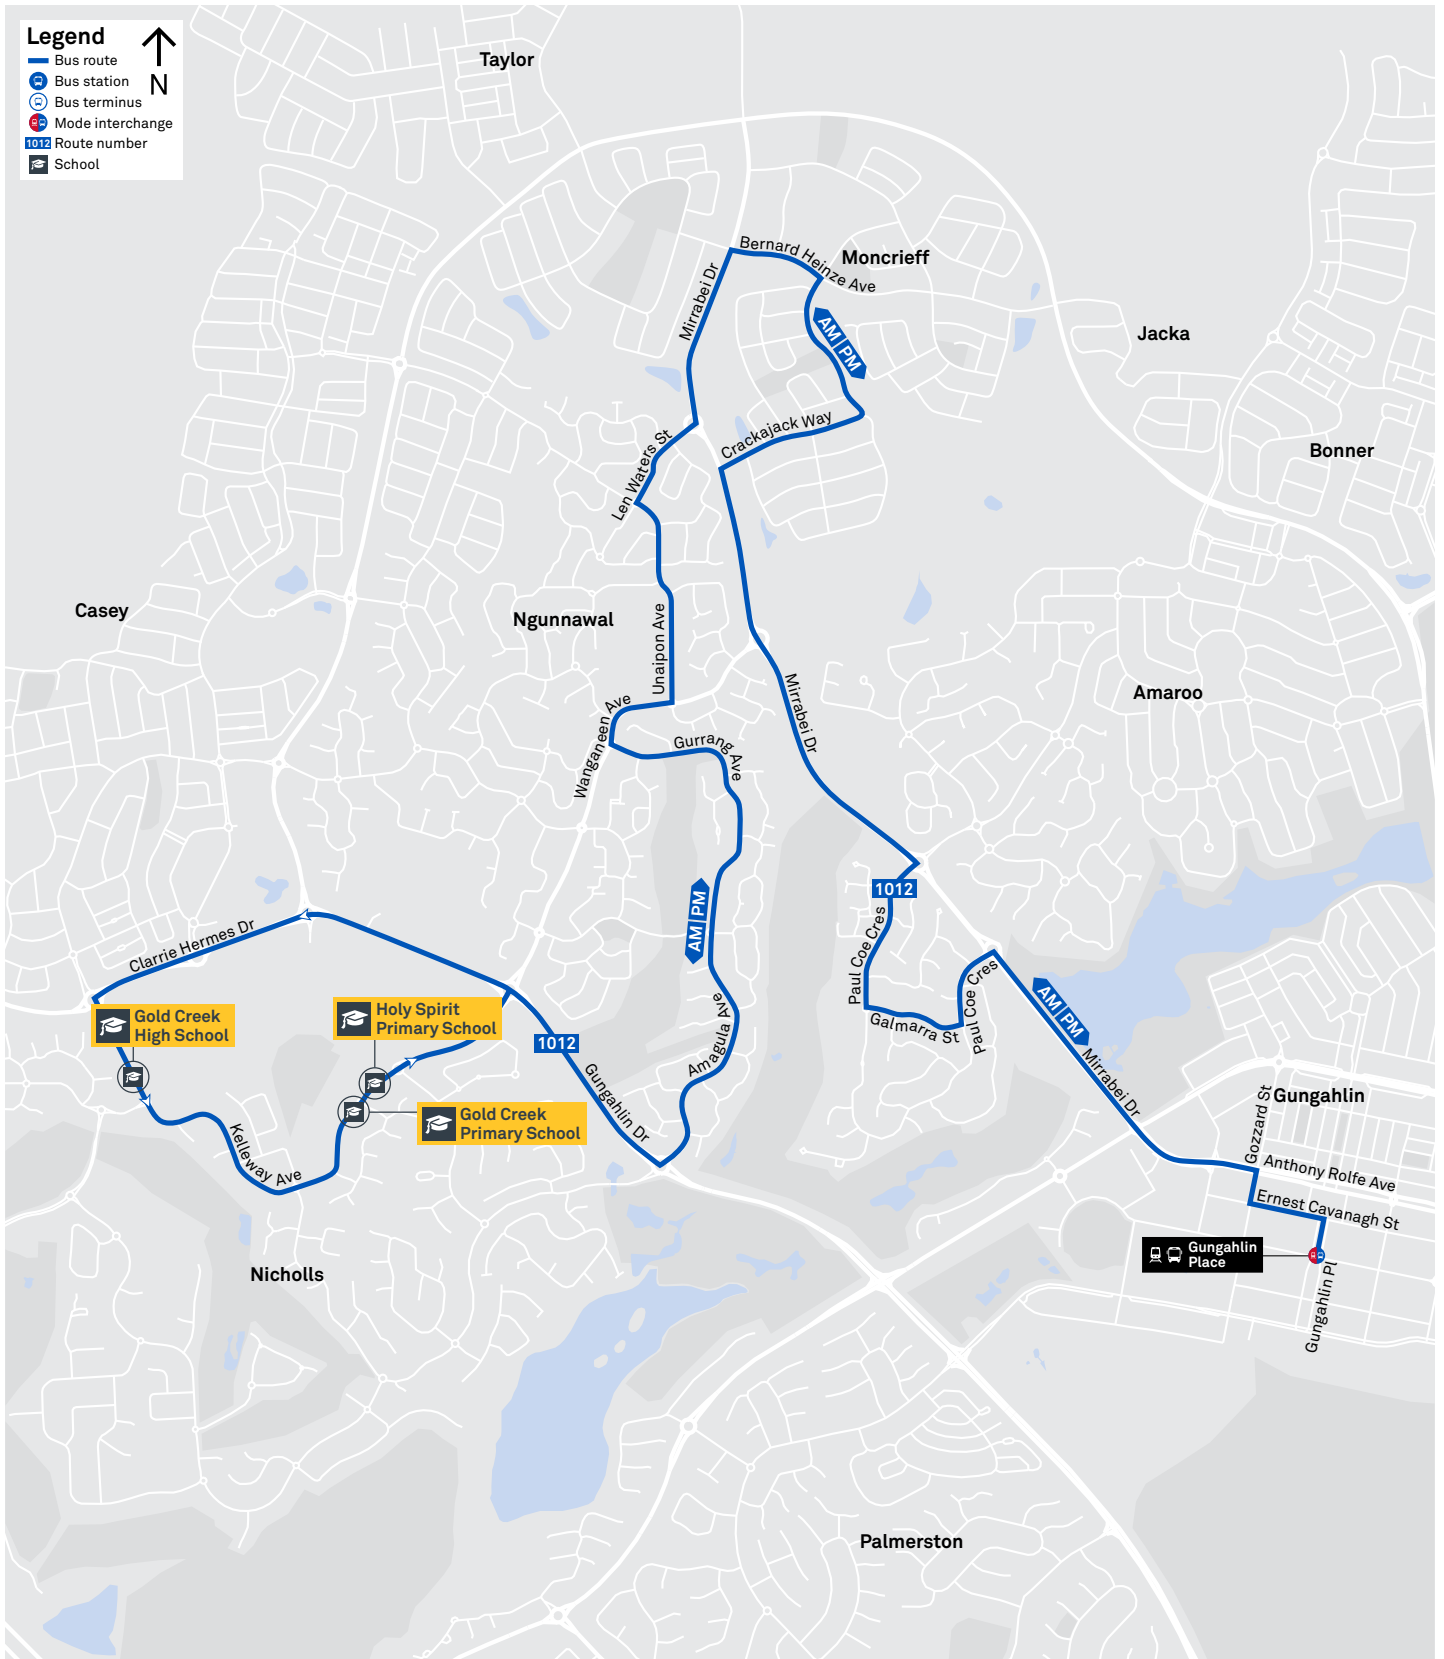

Summary of bus services

Route	AM	PM	Suburbs/Areas Served	Other information
23	✓	✓	Gungahlin Place, Nicholls, Gold Creek, Crace, Palmerston, Gungahlin	
24	✓	✓	Gungahlin Place, Palmerston, Crace, Gold Creek, Nicholls, Gungahlin	
28	✓	✓	Gungahlin Place, Amaroo, Ngunnawal, Casey	Diverts via school on selected trips
1012	✓	✓	Gungahlin Place, Ngunnawal, Moncrieff	
1013	✓	✓	Palmerston, Crace	

transport.act.gov.au

TTC Transport
Canberra

NICHOLLS LOOP

via Crace and Palmerston

23

24

ROUTE MAP

- Bus route
- Bus station
- Mode interchange
- Educational institution
- Hospital
- Bicycle lockers
- Park and Ride
- RAPID route
- Bus terminus
- Route number
- Shopping centre
- Bicycle rails
- Bicycle cage

CANBERRA IS BETTER CONNECTED

transport.act.gov.au

ACT Government

Transport Canberra

CASEY TO GUNGAHLIN via Ngunnawal

ROUTE MAP

- Bus route
- Bus station
- Mode interchange
- Educational institution
- Hospital
- Bicycle lockers
- Bicycle rails
- Bicycle cage
- Bus terminus
- 28 Route number
- Shopping centre
- Hospital
- Bicycle lockers
- Bicycle rails
- Bicycle cage
- Park and Ride

CANBERRA
IS BETTER
CONNECTED

transport.act.gov.au

SCHOOL ROUTE 1012 (AM & PM)

SCHOOL ROUTE 1013 (AM & PM)