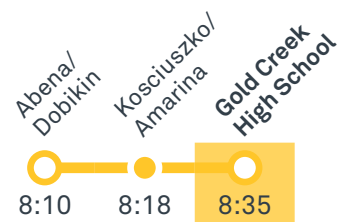

CANBERRA
IS BETTER
CONNECTED

transport.act.gov.au

TTC Transport
Canberra

TG19027

GOLD CREEK SCHOOL SENIOR

Plan your trip with the TC Journey planner! Visit transport.act.gov.au for details

Morning regular services

Other times available. Visit transport.act.gov.au

23 From Gungahlin

24 From Gungahlin

28 From Gungahlin

Morning school services

1012 From Gungahlin

1013 From Crace

CANBERRA IS BETTER CONNECTED

transport.act.gov.au

TTC Transport Canberra

TG19027

GOLD CREEK SCHOOL SENIOR

Plan your trip with the TC Journey planner! Visit transport.act.gov.au for details

Afternoon regular services

Other times available. Visit transport.act.gov.au