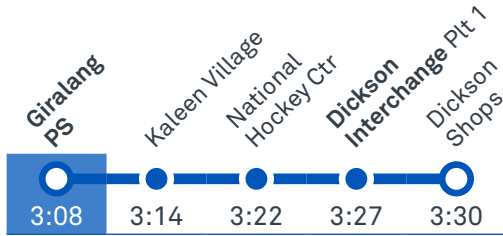

## Afternoon regular services

Other times available. Visit [transport.act.gov.au](http://transport.act.gov.au)

**30**

To Dickson

**30**

To Belconnen

CANBERRA  
IS BETTER  
CONNECTED

[transport.act.gov.au](http://transport.act.gov.au)