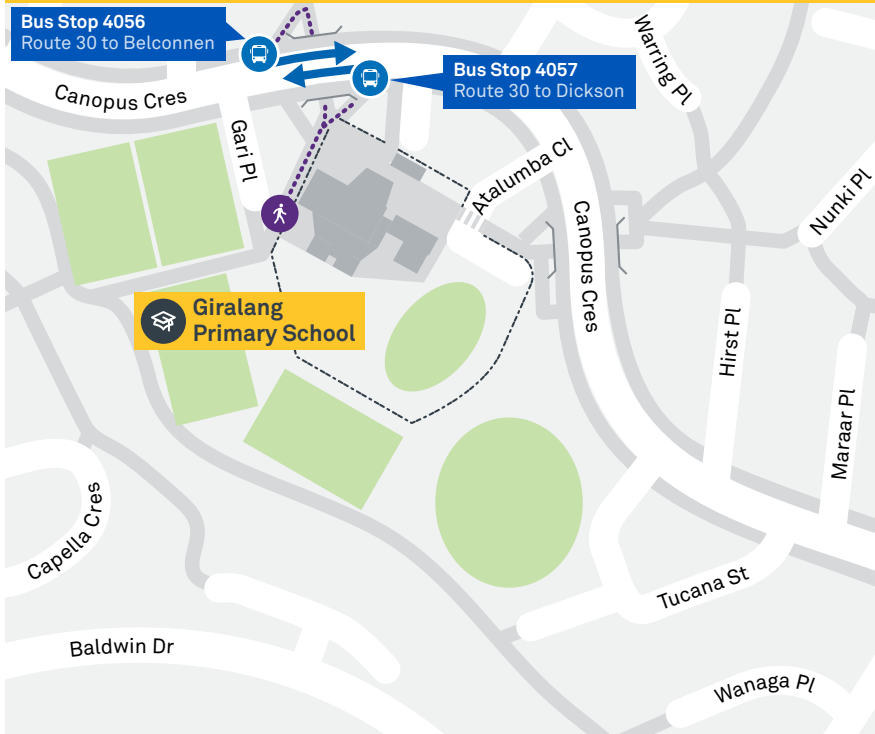

## Local area map

School start

🕒 9:00 am

School finish

🕒 3:00 pm

Bus stop location

**30**

Regular route number

Walking route

Local area map provides indicative walking paths only. This map is designed to represent local public transport options in the area and is not to scale

# BELCONNEN TO DICKSON via Giralang and Kaleen

30

## ROUTE MAP

- Bus route
- Bus station
- Mode interchange
- Educational institution
- Hospital
- Bicycle lockers
- Park and Ride
- R2 **RAPID** route
- Bus terminus
- 30 Route number
- Shopping centre
- Bicycle rails
- Bicycle cage