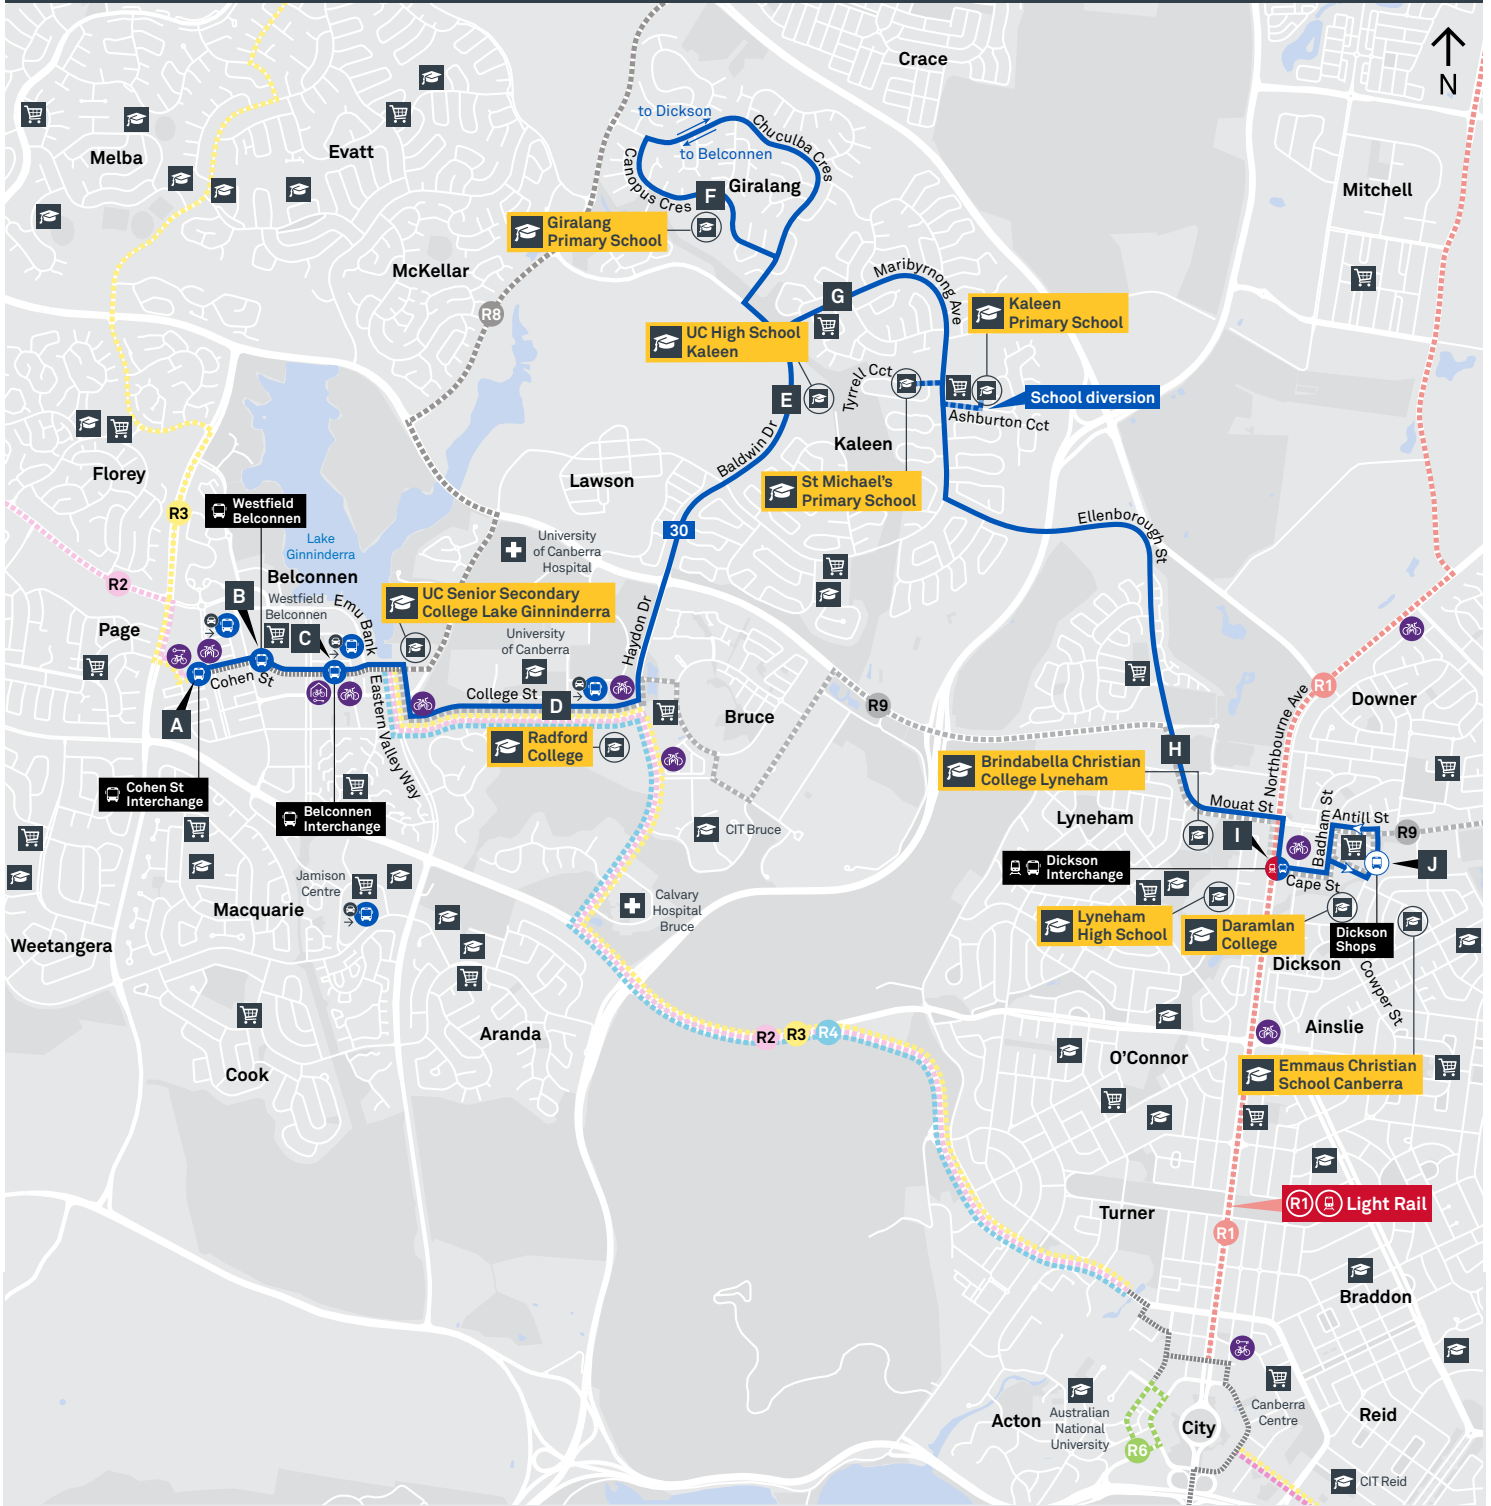

## Local area map

School start

🕒 9:00 am

School finish

🕒 3:00 pm

Bus stop location

**30**

Regular route number

## Summary of bus services

Route	AM	PM	Suburbs/Areas Served	Other information
<b>30</b>	✓	✓	Dickson Interchange, Kaleen, Giralang, Bruce, Belconnen Bus Stations	

CANBERRA  
IS BETTER  
CONNECTED

[transport.act.gov.au](http://transport.act.gov.au)

# BELCONNEN TO DICKSON via Giralang and Kaleen

30

## ROUTE MAP

- Bus route
- Bus station
- Mode interchange
- Educational institution
- Hospital
- Bicycle lockers
- Park and Ride
- R2 **RAPID** route
- Bus terminus
- 30 Route number
- Shopping centre
- Bicycle rails
- Bicycle cage