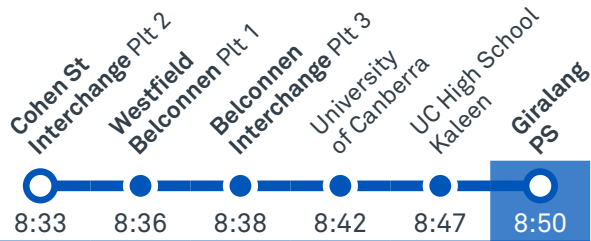

## Summary of bus services

Route	AM	PM	Suburbs/Areas Served	Other information
<b>30</b>	✓	✓	Dickson Interchange, Kaleen, Giralang, Bruce, Belconnen Bus Stations	

CANBERRA  
IS BETTER  
CONNECTED

[transport.act.gov.au](http://transport.act.gov.au)

## Morning regular services

Other times available. Visit [transport.act.gov.au](https://transport.act.gov.au)

30

From Belconnen

30

From Dickson

CANBERRA  
IS BETTER  
CONNECTED

[transport.act.gov.au](https://transport.act.gov.au)

## ROUTE MAP

- Bus route
- Bus station
- Mode interchange
- Educational institution
- Hospital
- Bicycle lockers
- Park and Ride
- R2 **RAPID** route
- Bus terminus
- 30 Route number
- Shopping centre
- Bicycle rails
- Bicycle cage