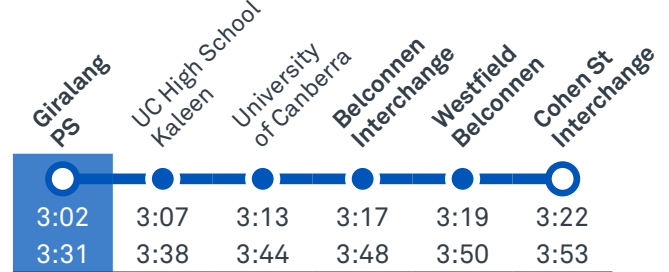

## Afternoon regular services

Other times available. Visit [transport.act.gov.au](http://transport.act.gov.au)

**30**

To Dickson

**30**

To Belconnen

CANBERRA  
IS BETTER  
CONNECTED

[transport.act.gov.au](http://transport.act.gov.au)