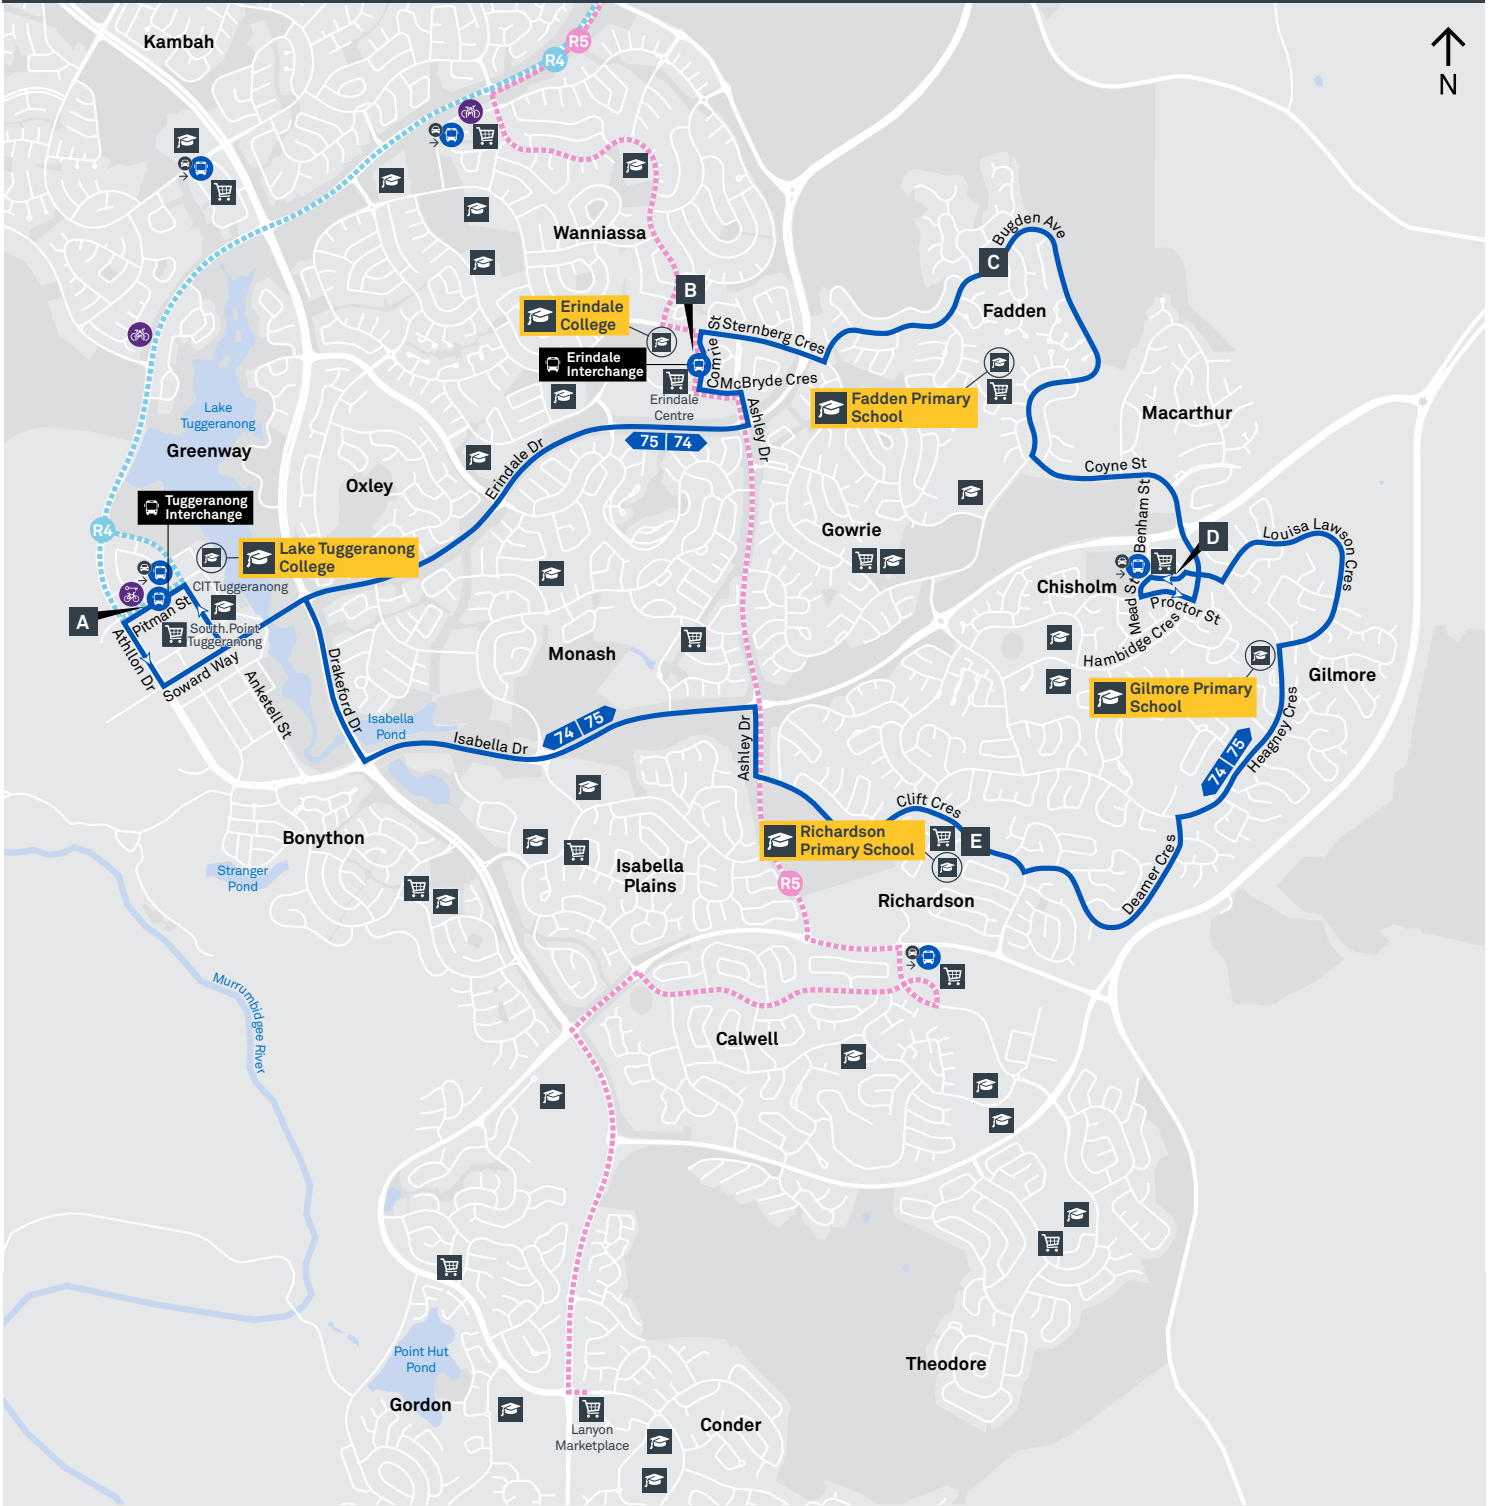

## Afternoon regular services

Other times available. Visit [transport.act.gov.au](http://transport.act.gov.au)

**74**

To Tuggeranong

**75**

To Tuggeranong

CANBERRA  
IS BETTER  
CONNECTED

[transport.act.gov.au](http://transport.act.gov.au)

**TTC** Transport  
Canberra

TG19027

# CHISHOLM LOOP

via Erindale and Richardson

## ROUTE MAP

- Bus route
- Bus station
- Mode interchange
- Educational institution
- Hospital
- Bicycle lockers
- Park and Ride
- R4 RAPID route
- Bus terminus
- 74 Route number
- Shopping centre
- Bicycle rails
- Bicycle cage