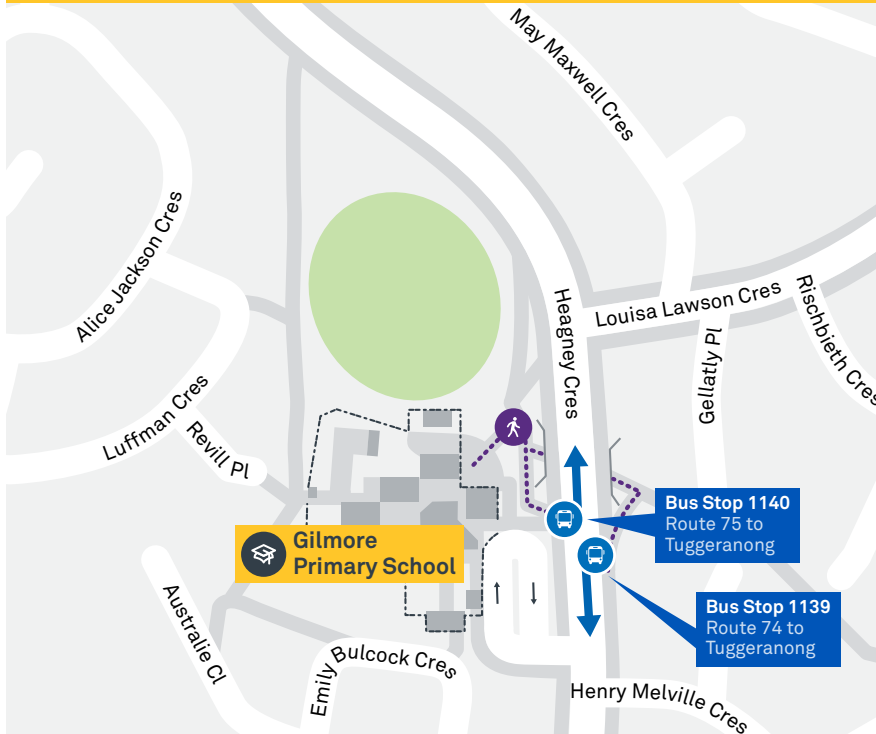

## Local area map

School start

🕒 8:45 am

School finish

🕒 3:00 pm

Bus stop location

**74**

Regular route number

Walking route

Local area map provides indicative walking paths only. This map is designed to represent local public transport options in the area and is not to scale

## Summary of bus services

Route	AM	PM	Suburbs/Areas Served	Other information
<b>74</b>	✓	✓	Tuggeranong Bus Station, Erindale Bus Station, Fadden, Macarthur, Chisholm, Gilmore, Richardson	
<b>75</b>	✓	✓	Tuggeranong Bus Station, Richardson, Gilmore, Chisholm, Macarthur, Fadden, Erindale Bus Station, Fadden	

# CHISHOLM LOOP

via Erindale and Richardson