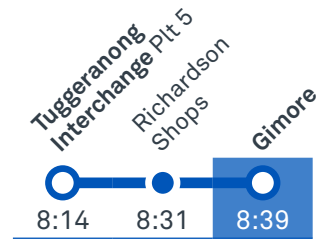

## Morning regular services

Other times available. Visit [transport.act.gov.au](https://transport.act.gov.au)

**74**

From Tuggeranong

**75**

From Tuggeranong

CANBERRA  
IS BETTER  
CONNECTED

[transport.act.gov.au](https://transport.act.gov.au)