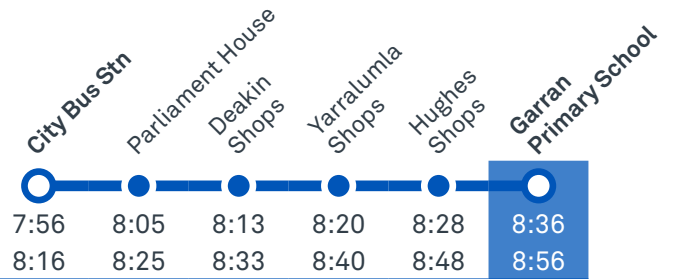

57

Regular route number

R6

RAPID route number

Walking route

Local area map provides indicative walking paths only. This map is designed to represent local public transport options in the area and is not to scale

CANBERRA
IS BETTER
CONNECTED

transport.act.gov.au

TTC Transport
Canberra

TG19027

GARRAN PRIMARY SCHOOL

Plan your trip with the TC Journey planner! Visit transport.act.gov.au for details

Morning regular services

Other times available. Visit transport.act.gov.au

57 From Woden

57 From City

Morning *RAPID* services

Other times available. Visit transport.act.gov.au

R6 From Woden

R6 From City West

TG19027

57 To City

57 To Woden

Afternoon *RAPID* services

Other times available. Visit transport.act.gov.au

R6 To City West

R6 To Woden

TG19027

CANBERRA
IS BETTER
CONNECTED