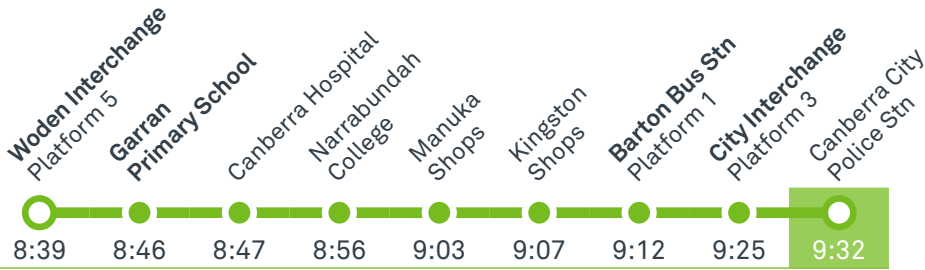

Other times available. Visit transport.act.gov.au

57 From Woden

57 From City

Morning *RAPID* services

Other times available. Visit transport.act.gov.au

R6 From Woden

R6 From City West

TG19027

CANBERRA IS BETTER CONNECTED

transport.act.gov.au

TTC Transport Canberra

GARRAN PRIMARY SCHOOL

Plan your trip with the TC Journey planner! Visit transport.act.gov.au for details

Afternoon regular services

Other times available. Visit transport.act.gov.au

57 To City

57 To Woden

Afternoon *RAPID* services

Other times available. Visit transport.act.gov.au

R6 To City West

R6 To Woden

TG19027

CANBERRA
IS BETTER
CONNECTED

transport.act.gov.au

TTC Transport
Canberra

WODEN TO CITY

via Hughes and Yarralumla

ROUTE MAP

- Bus route
- Bus station
- Mode interchange
- Educational institution
- Hospital
- Bicycle lockers
- Park and Ride
- R2 RAPID route
- Bus terminus
- 57 Route number
- Shopping centre
- Bicycle rails
- Bicycle cage