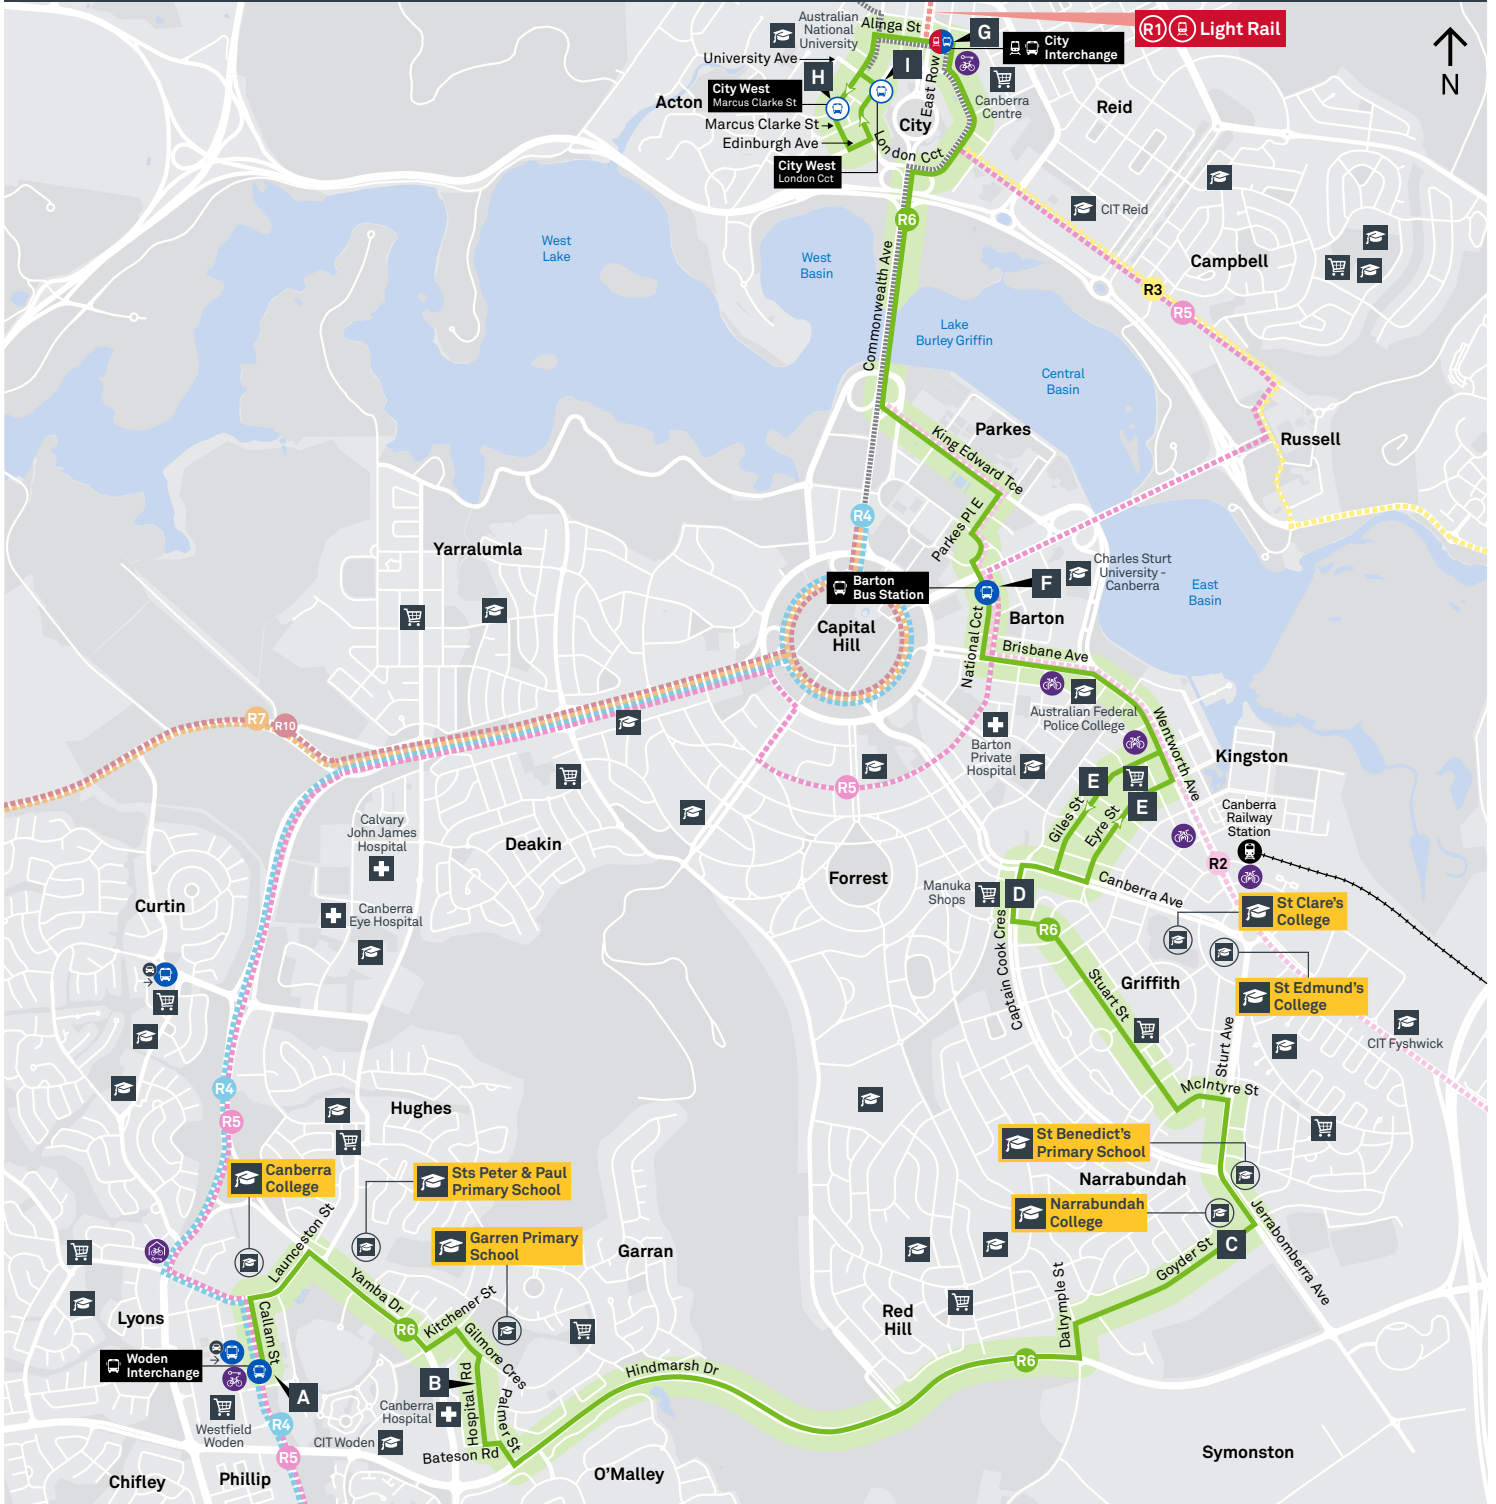

Summary of bus services

Route	AM	PM	Suburbs/Areas Served	Other information
R6	✓	✓	City West, City Interchange, Parkes, Barton, Kingston, Griffith, Narrabundah, Garran, Woden	
57	✓	✓	City Interchange, Parkes, Deakin, Yarralumla, Hughes, Garran, Phillip, Woden Bus Station	

57 To City

57 To Woden

Afternoon *RAPID* services

Other times available. Visit transport.act.gov.au

R6 To City West

R6 To Woden

TG19027

CANBERRA
IS BETTER
CONNECTED

transport.act.gov.au

TTC Transport
Canberra

WODEN TO CITY

via Hughes and Yarralumla

ROUTE MAP

- Bus route
- Bus station
- Mode interchange
- Educational institution
- Hospital
- Bicycle lockers
- Park and Ride
- R2 RAPID route
- Bus terminus
- 57 Route number
- Shopping centre
- Bicycle rails
- Bicycle cage

CANBERRA IS BETTER CONNECTED

transport.act.gov.au

WODEN TO CITY WEST via Kingston

ROUTE MAP

- **RAPID** route
- **R2** Other **RAPID** route
- Bus station
- Bus terminus
- Mode interchange
- Route number
- Educational institution
- Shopping centre
- Hospital
- Bicycle lockers
- Bicycle rails
- Bicycle cage
- Park and Ride