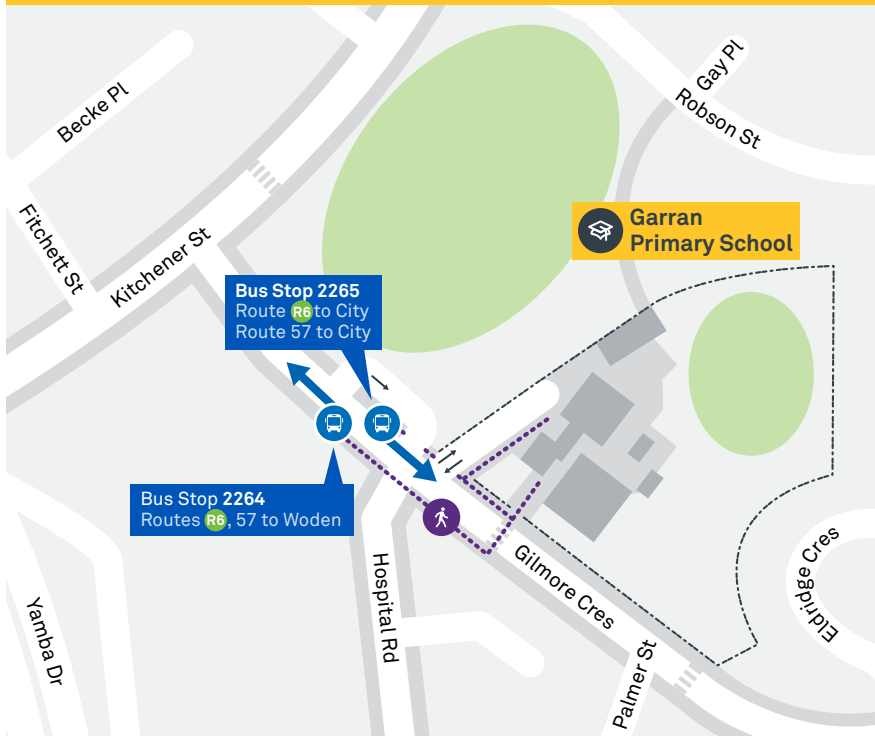

GARRAN PRIMARY SCHOOL

Plan your trip with the TC Journey planner! Visit transport.act.gov.au for details

Local area map

School start

🕒 9:00 am

School finish

🕒 3:00 pm

Bus stop location

57

Regular route number

R6

RAPID route number

Walking route

Local area map provides indicative walking paths only. This map is designed to represent local public transport options in the area and is not to scale

Summary of bus services

Route	AM	PM	Suburbs/Areas Served	Other information
R6	✓	✓	City West, City Interchange, Parkes, Barton, Kingston, Griffith, Narrabundah, Garran, Woden	
57	✓	✓	City Interchange, Parkes, Deakin, Yarralumla, Hughes, Garran, Phillip, Woden Bus Station	

CANBERRA
IS BETTER
CONNECTED

transport.act.gov.au

TTC Transport
Canberra

TG19027