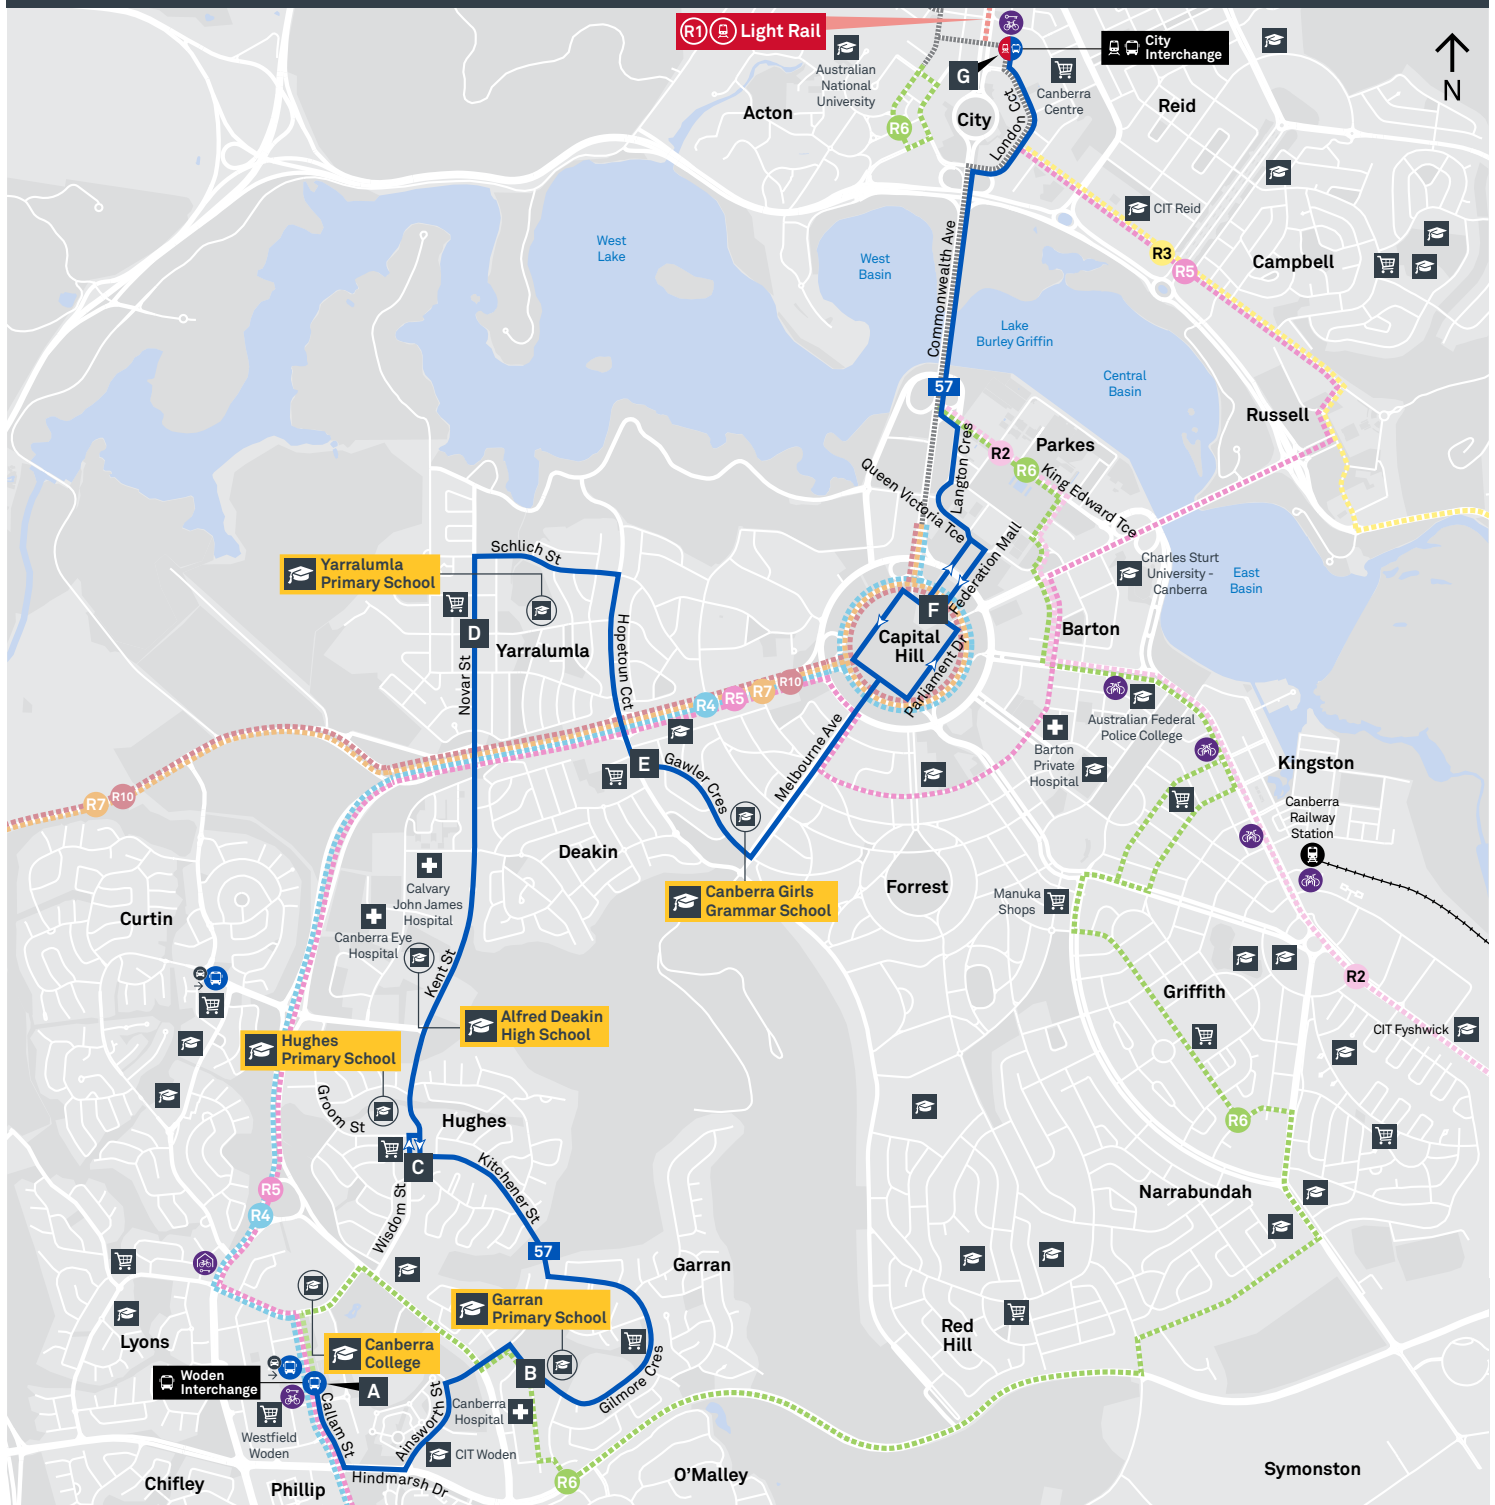

Summary of bus services

Route	AM	PM	Suburbs/Areas Served	Other information
R6	✓	✓	City West, City Interchange, Parkes, Barton, Kingston, Griffith, Narrabundah, Garran, Woden	
57	✓	✓	City Interchange, Parkes, Deakin, Yarralumla, Hughes, Garran, Phillip, Woden Bus Station	

57 To City

57 To Woden

Afternoon *RAPID* services

Other times available. Visit transport.act.gov.au

R6 To City West

R6 To Woden

TG19027

CANBERRA
IS BETTER
CONNECTED

transport.act.gov.au

TTC Transport
Canberra

WODEN TO CITY

via Hughes and Yarralumla

ROUTE MAP

- Bus route
- Bus station
- Mode interchange
- Educational institution
- Hospital
- Bicycle lockers
- Park and Ride
- R2 RAPID route
- Bus terminus
- 57 Route number
- Shopping centre
- Bicycle rails
- Bicycle cage

CANBERRA IS BETTER CONNECTED

transport.act.gov.au

WODEN TO CITY WEST via Kingston

ROUTE MAP

- **RAPID** route
- **R2** Other **RAPID** route
- Bus station
- Bus terminus
- Mode interchange
- Route number
- Educational institution
- Shopping centre
- Hospital
- Bicycle lockers
- Bicycle rails
- Bicycle cage
- Park and Ride