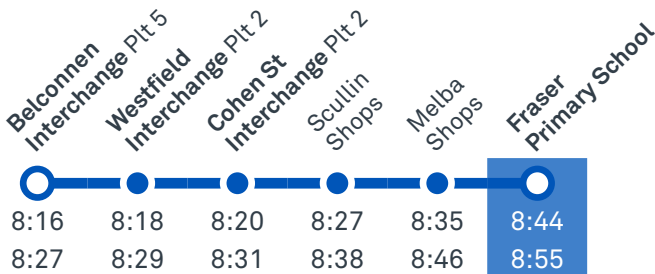

Other times available. Visit transport.act.gov.au

41 From Belconnen

41 From Fraser

42 From Belconnen

42 From Fraser

Morning school services

1062 From Dunlop

CANBERRA IS BETTER CONNECTED

transport.act.gov.au

TG19027

FRASER PRIMARY SCHOOL

Plan your trip with the TC Journey planner! Visit transport.act.gov.au for details

Afternoon regular services

Other times available. Visit transport.act.gov.au

TTC Transport
Canberra

FRASER TO BELCONNEN

via Flynn and Melba

41

ROUTE MAP

- Bus route
- Bus station
- Mode interchange
- Educational institution
- Hospital
- Bicycle lockers
- Park and Ride
- R2 RAPID route
- Bus terminus
- 41 Route number
- Shopping centre
- Bicycle rails
- Bicycle cage