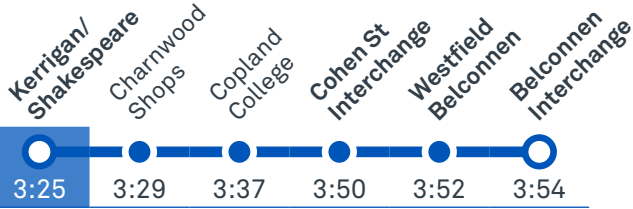

41 To Belconnen

41 To Fraser

42 To Belconnen

Afternoon school services

1062 To Dunlop

TG19027

CANBERRA
IS BETTER
CONNECTED

transport.act.gov.au