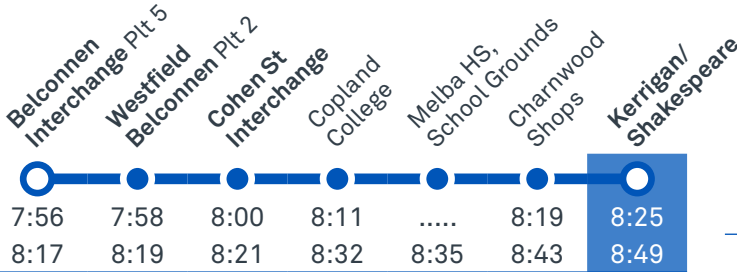

41

Regular route number

1062

School route number

Walking route

Local area map provides indicative walking paths only. This map is designed to represent local public transport options in the area and is not to scale

Summary of bus services

Route	AM	PM	Suburbs/Areas Served	Other information
41	✓	✓	Fraser, Charnwood, Flynn, Melba, Evatt, Belconnen Bus Stations	
42	✓	✓	Fraser, Flynn, Melba, Scullin, Page, Belconnen Bus Stations	
1062	✓	✓	Dunlop, Charnwood, Fraser	

CANBERRA
IS BETTER
CONNECTED

transport.act.gov.au

TTC Transport
Canberra

TG19027

FRASER PRIMARY SCHOOL

Plan your trip with the TC Journey planner! Visit transport.act.gov.au for details

Morning regular services

Other times available. Visit transport.act.gov.au

41 From Belconnen

41 From Fraser

42 From Belconnen

42 From Fraser

Morning school services

1062 From Dunlop

CANBERRA IS BETTER CONNECTED