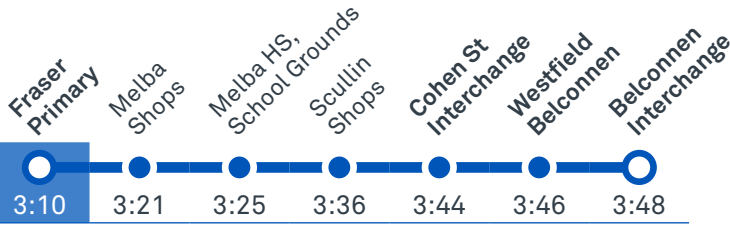

Afternoon school services

1062 To Dunlop

TG19027

CANBERRA
IS BETTER
CONNECTED

transport.act.gov.au

TTC Transport
Canberra