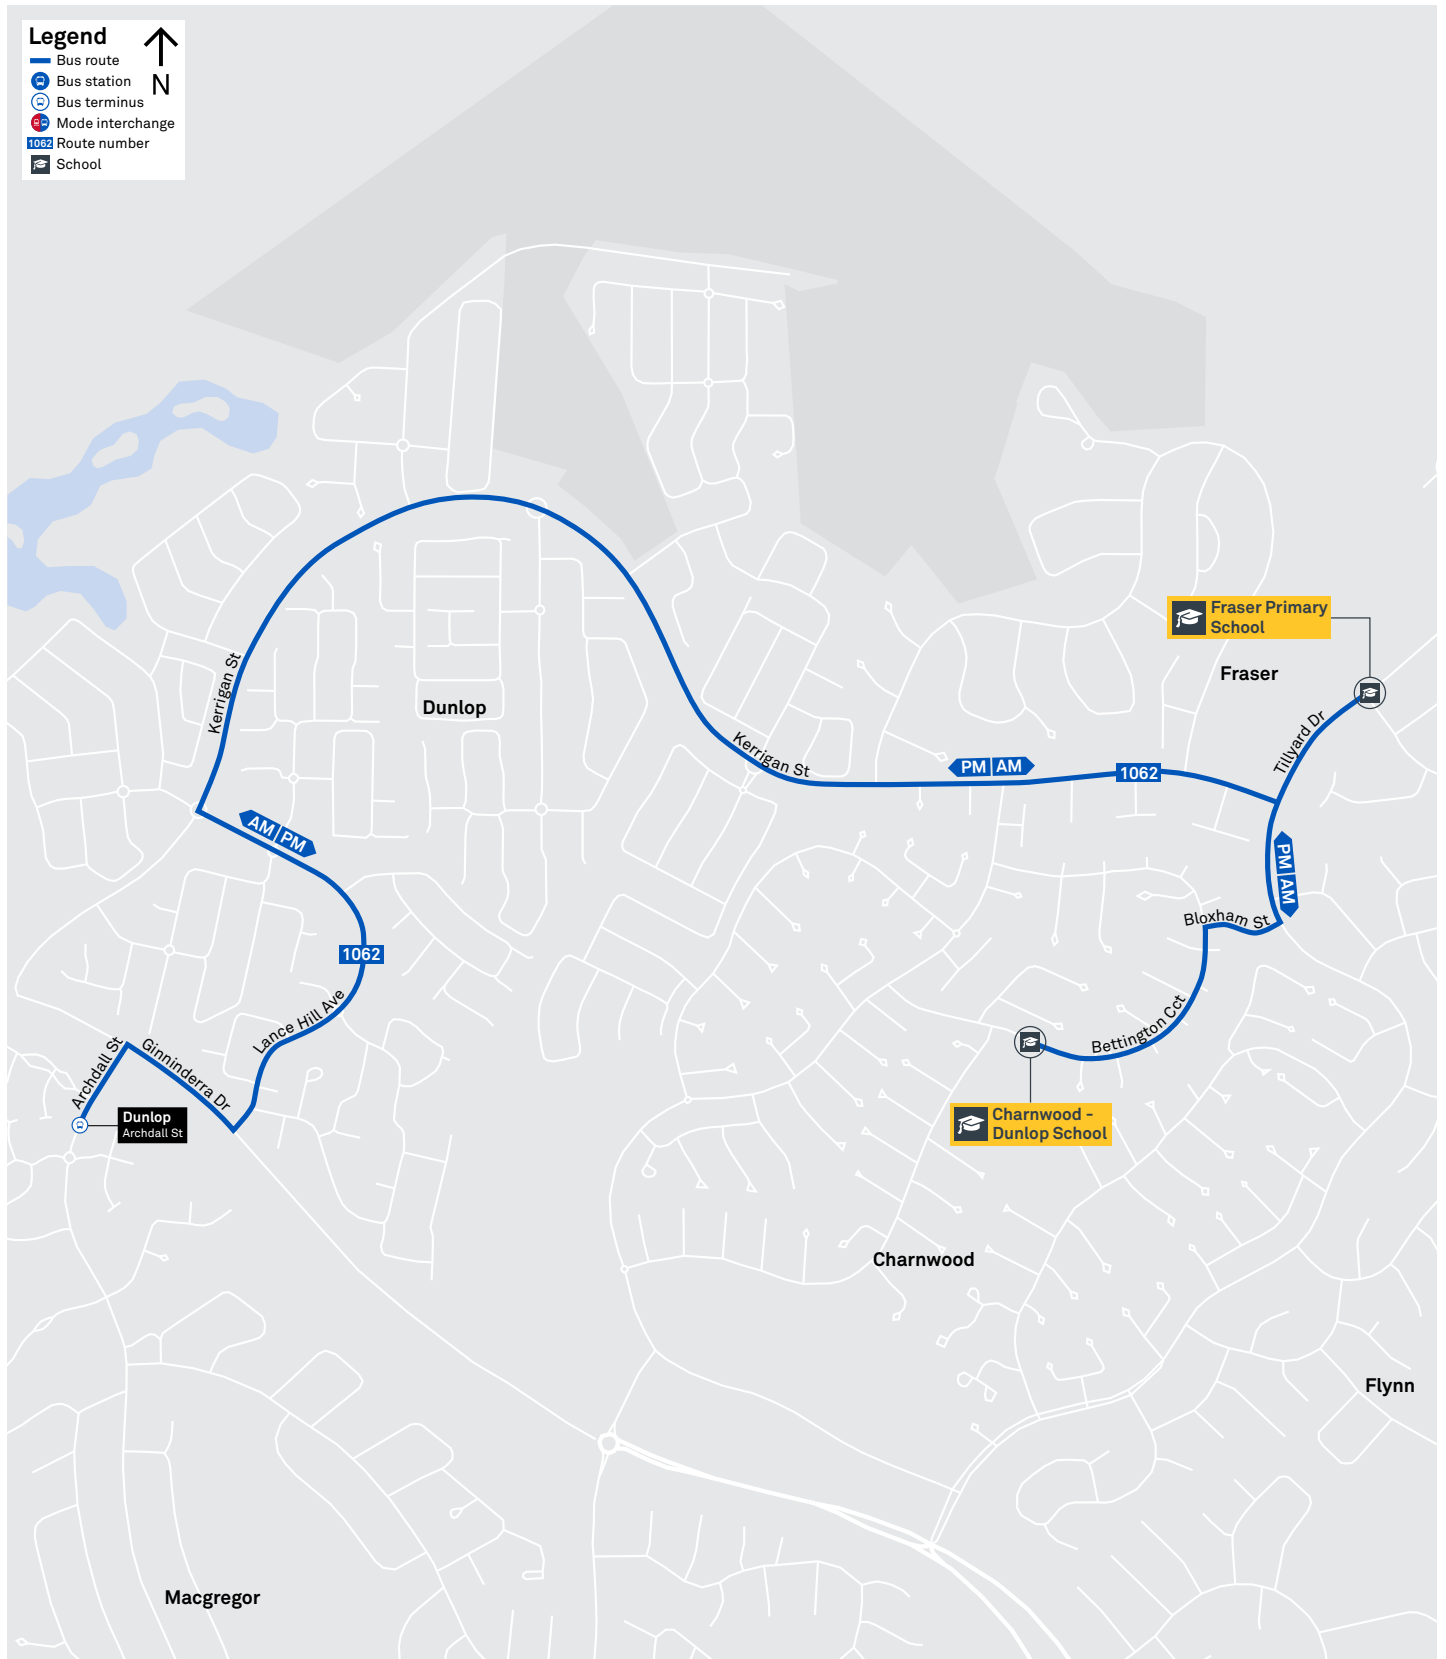

Summary of bus services

Route	AM	PM	Suburbs/Areas Served	Other information
41	✓	✓	Fraser, Charnwood, Flynn, Melba, Evatt, Belconnen Bus Stations	
42	✓	✓	Fraser, Flynn, Melba, Scullin, Page, Belconnen Bus Stations	
1062	✓	✓	Dunlop, Charnwood, Fraser	

CANBERRA
IS BETTER
CONNECTED

transport.act.gov.au

ACT
Government

Transport
Canberra

FRASER TO BELCONNEN

via Melba and Page

ROUTE MAP

- Bus route
- Bus station
- Mode interchange
- Educational institution
- Hospital
- Bicycle lockers
- Park and Ride
- R2 **RAPID** route
- Bus terminus
- 42 Route number
- Shopping centre
- Bicycle rails
- Bicycle cage

CANBERRA IS BETTER CONNECTED

transport.act.gov.au

SCHOOL ROUTE 1062 (AM & PM)

- Legend**
- Bus route
 - Bus station
 - Bus terminus
 - Mode interchange
 - 1062 Route number
 - School

CANBERRA
IS BETTER
CONNECTED