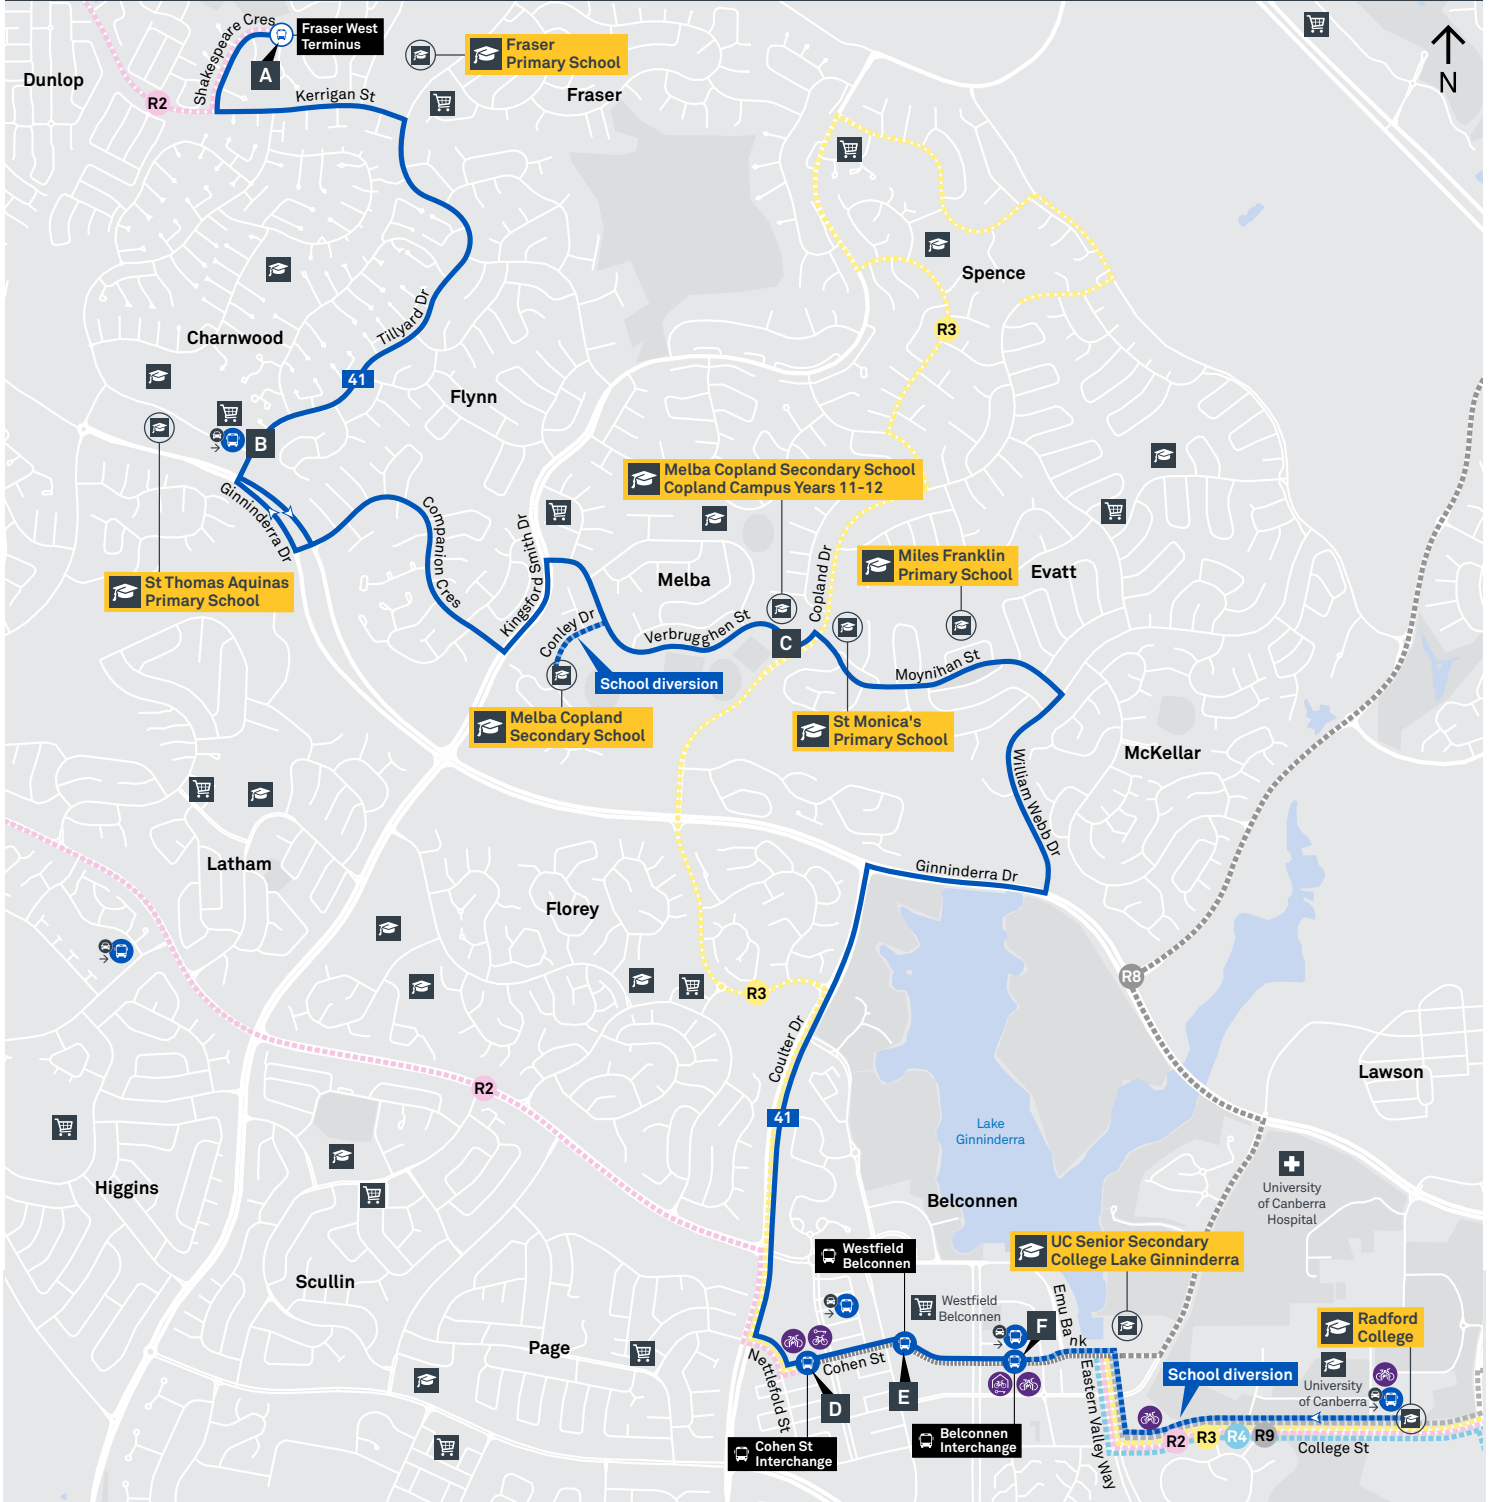

Summary of bus services

Route	AM	PM	Suburbs/Areas Served	Other information
41	✓	✓	Fraser, Charnwood, Flynn, Melba, Evatt, Belconnen Bus Stations	
42	✓	✓	Fraser, Flynn, Melba, Scullin, Page, Belconnen Bus Stations	
1062	✓	✓	Dunlop, Charnwood, Fraser	

41 To Belconnen

41 To Fraser

42 To Belconnen

Afternoon school services

1062 To Dunlop

TG19027

CANBERRA
IS BETTER
CONNECTED

transport.act.gov.au

TTC Transport
Canberra

FRASER TO BELCONNEN

via Flynn and Melba

41

ROUTE MAP

- Bus route
- Bus station
- Mode interchange
- Educational institution
- Hospital
- Bicycle lockers
- Park and Ride
- R2 RAPID route
- Bus terminus
- 41 Route number
- Shopping centre
- Bicycle rails
- Bicycle cage

CANBERRA
IS BETTER
CONNECTED

transport.act.gov.au

ACT
Government

Transport
Canberra

FRASER TO BELCONNEN

via Melba and Page

ROUTE MAP

- Bus route
- Bus station
- Mode interchange
- Educational institution
- Hospital
- Bicycle lockers
- Park and Ride
- R2 **RAPID** route
- Bus terminus
- 42 Route number
- Shopping centre
- Bicycle rails
- Bicycle cage