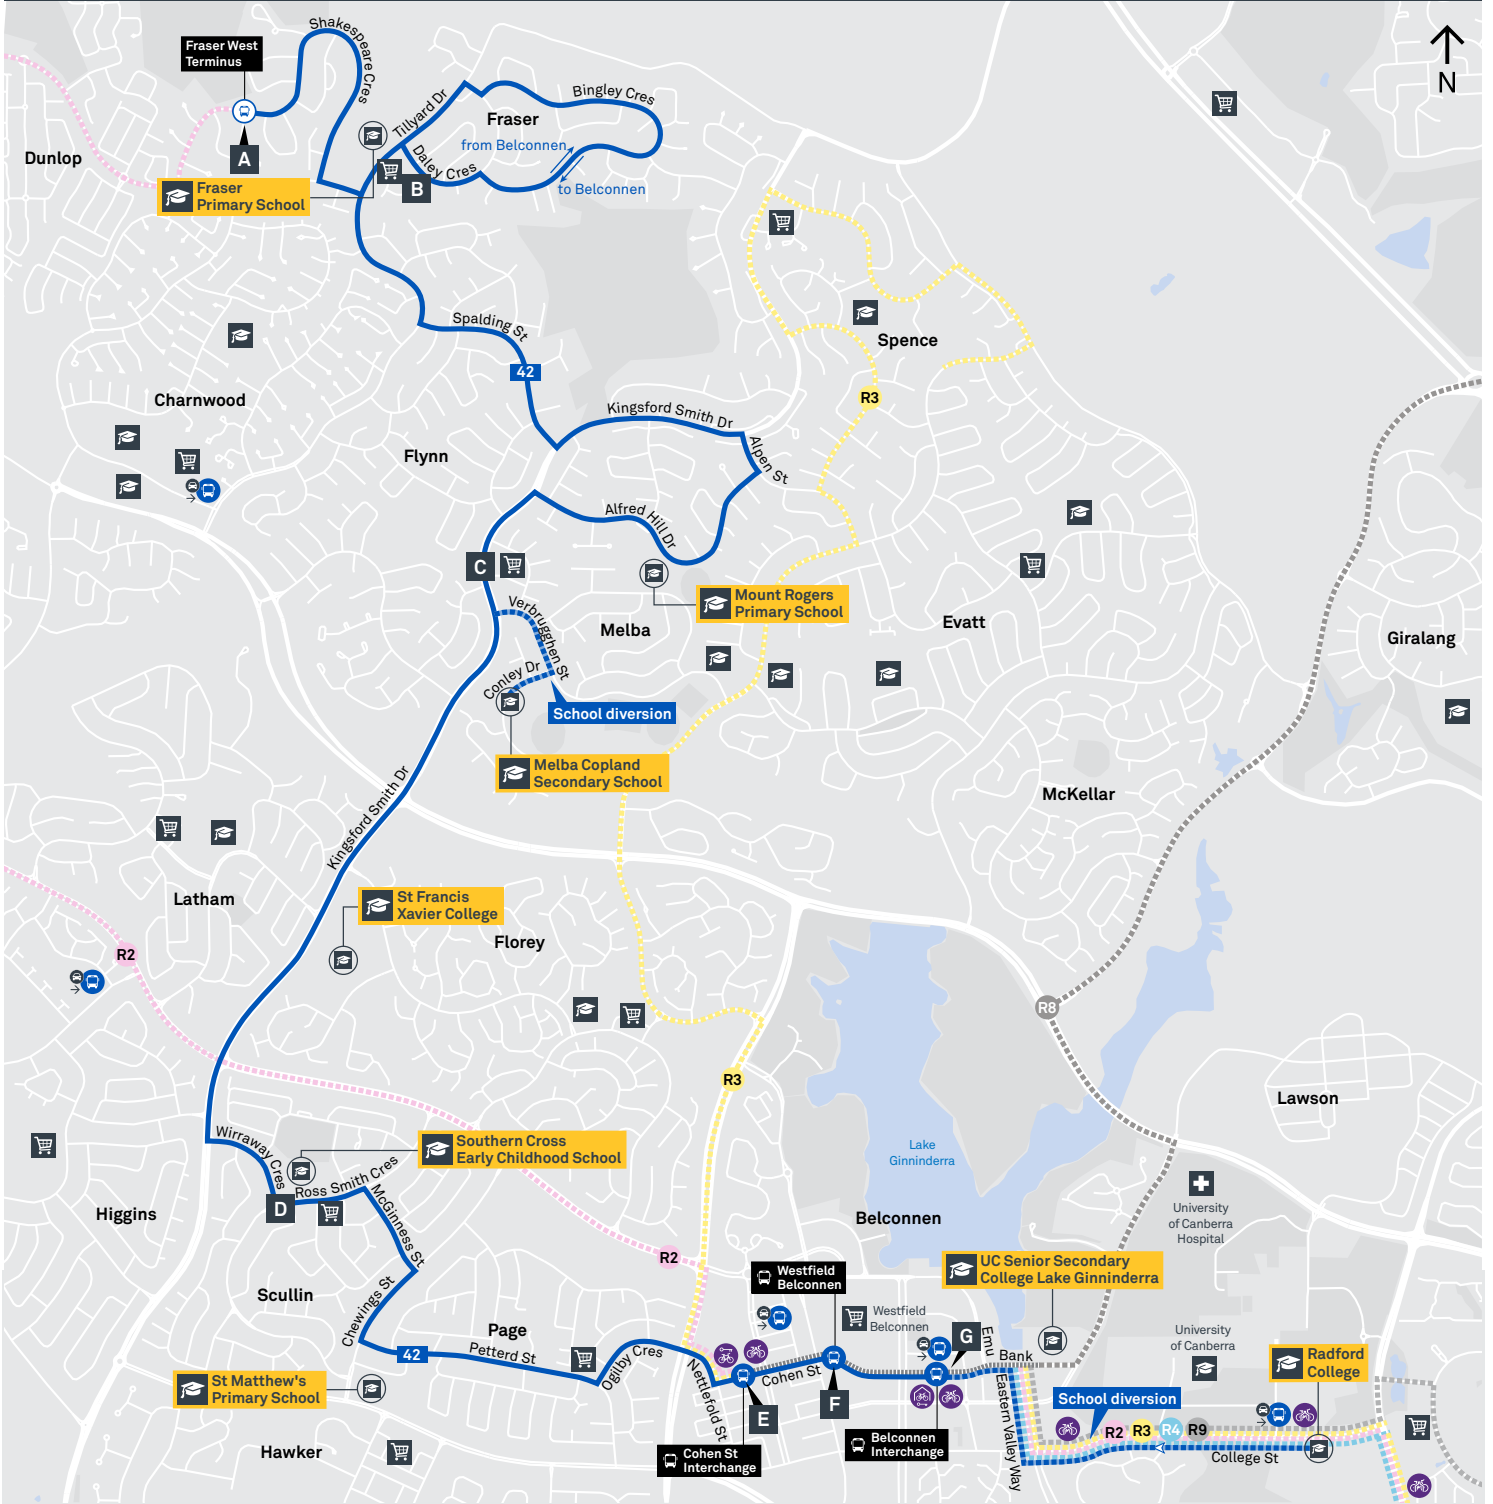

Summary of bus services

Route	AM	PM	Suburbs/Areas Served	Other information
41	✓	✓	Fraser, Charnwood, Flynn, Melba, Evatt, Belconnen Bus Stations	
42	✓	✓	Fraser, Flynn, Melba, Scullin, Page, Belconnen Bus Stations	
1062	✓	✓	Dunlop, Charnwood, Fraser	

41 To Belconnen

41 To Fraser

42 To Belconnen

Afternoon school services

1062 To Dunlop

TG19027

CANBERRA
IS BETTER
CONNECTED

transport.act.gov.au

CANBERRA
IS BETTER
CONNECTED

transport.act.gov.au

ACT
Government

Transport
Canberra

FRASER TO BELCONNEN

via Melba and Page

ROUTE MAP

- Bus route
- Bus station
- Mode interchange
- Educational institution
- Hospital
- Bicycle lockers
- Park and Ride
- R2 **RAPID** route
- Bus terminus
- 42 Route number
- Shopping centre
- Bicycle rails
- Bicycle cage

CANBERRA IS BETTER CONNECTED

transport.act.gov.au

SCHOOL ROUTE 1062 (AM & PM)

- Legend**
- Bus route
 - Bus station
 - Bus terminus
 - Mode interchange
 - 1062 Route number
 - School

CANBERRA
IS BETTER
CONNECTED