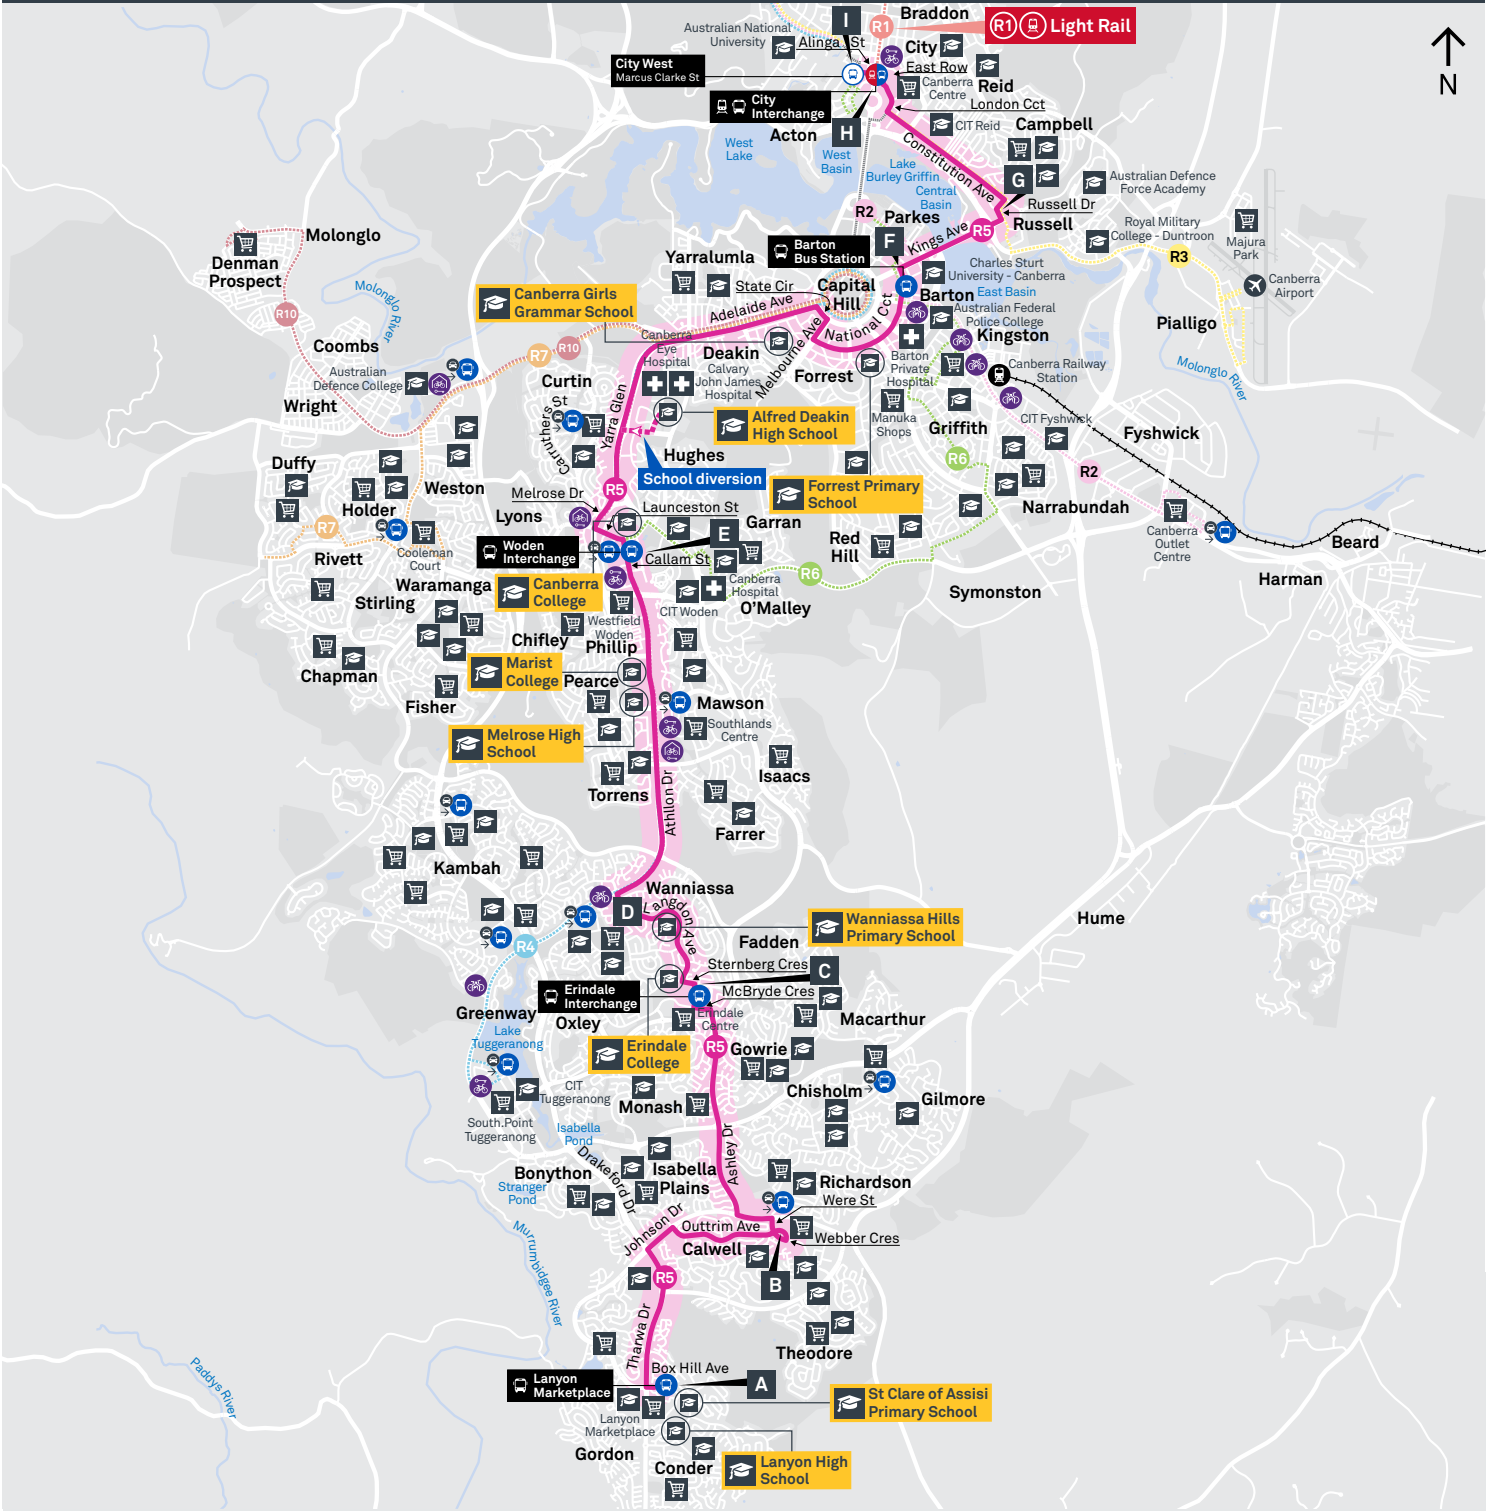

Summary of bus services

Route	AM	PM	Suburbs/Areas Served	Other information
R5	✓	✓	City West, City Interchange, Russell, Barton, Forrest, Woden Bus Station, Wanniasa, Erindale Bus Station, Calwell, Lanyon Marketplace	
2022	✓	✓	Woden Bus Station	2 AM Trips and 2 PM Trips
2023	✓	✓	Narrabundah, Griffith, Manuka	
2024	✓	✓	The Causeway, Symonston, Narrabundah, Red Hill, Griffith, Manuka	
2025	✓	✓	Forrest, Deakin, Curtin, Woden Bus Station	

2022 From Woden

2023 From Narrabundah

2024 From Symonston

2025 From Woden

Morning *RAPID* services

Other times available. Visit transport.act.gov.au

R5 From City West

R5 From Lanyon Market Place

2022 To Woden

2023 To Narrabundah

2024 To Symonston

2025 To Woden

Afternoon *RAPID* services

Other times available. Visit transport.act.gov.au

R5 To Lanyon Market Place

R5 To City West

SCHOOL ROUTE 2023 (AM & PM)

SCHOOL ROUTE 2024 (AM & PM)

SCHOOL ROUTE 2025 (AM & PM)

LANYON TO CITY via Erindale and Russell

ROUTE MAP

- RAPID** route
- Bus station
- Mode interchange
- Educational institution
- Hospital
- Bicycle lockers
- Park and Ride
- Other **RAPID** route
- Bus terminus
- Route number
- Shopping centre
- Bicycle rails
- Bicycle cage