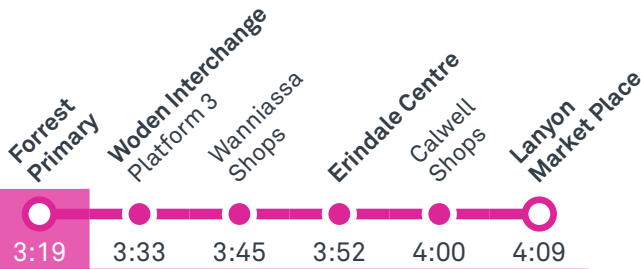

2022 To Woden

2023 To Narrabundah

2024 To Symonston

2025 To Woden

Afternoon *RAPID* services

Other times available. Visit transport.act.gov.au

R5 To Lanyon Market Place

R5 To City West

CANBERRA IS BETTER CONNECTED

transport.act.gov.au

TTC Transport Canberra

TG19027

SCHOOL ROUTE 2022 (AM & PM)

CANBERRA
IS BETTER
CONNECTED

transport.act.gov.au

TTC Transport
Canberra

SCHOOL ROUTE 2023 (AM & PM)

SCHOOL ROUTE 2024 (AM & PM)

SCHOOL ROUTE 2025 (AM & PM)

LANYON TO CITY via Erindale and Russell

ROUTE MAP

- RAPID** route
- Bus station
- Mode interchange
- Educational institution
- Hospital
- Bicycle lockers
- Park and Ride
- Other **RAPID** route
- Bus terminus
- Route number
- Shopping centre
- Bicycle rails
- Bicycle cage