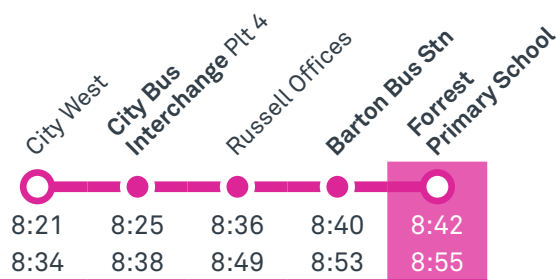

2022 From Woden

2023 From Narrabundah

2024 From Symonston

2025 From Woden

Morning *RAPID* services

Other times available. Visit transport.act.gov.au

R5 From City West

R5 From Lanyon Market Place

CANBERRA IS BETTER CONNECTED

transport.act.gov.au

TTC Transport Canberra

TG19027

FORREST PRIMARY SCHOOL

Plan your trip with the TC Journey planner! Visit transport.act.gov.au for details

Afternoon school services

SCHOOL ROUTE 2023 (AM & PM)

SCHOOL ROUTE 2024 (AM & PM)

SCHOOL ROUTE 2025 (AM & PM)

LANYON TO CITY via Erindale and Russell

ROUTE MAP

- RAPID** route
- Bus station
- Mode interchange
- Educational institution
- Hospital
- Bicycle lockers
- Park and Ride
- Other **RAPID** route
- Bus terminus
- Route number
- Shopping centre
- Bicycle rails
- Bicycle cage