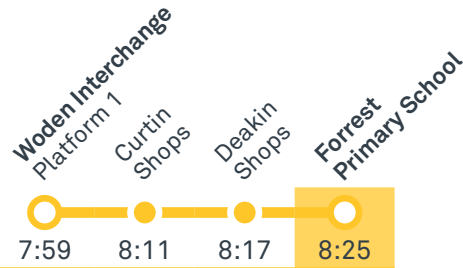

2022 From Woden

2023 From Narrabundah

2024 From Symonston

2025 From Woden

Morning *RAPID* services

Other times available. Visit transport.act.gov.au

R5 From City West

R5 From Lanyon Market Place

CANBERRA IS BETTER CONNECTED

transport.act.gov.au

TTC Transport Canberra

TG19027

FORREST PRIMARY SCHOOL

Plan your trip with the TC Journey planner! Visit transport.act.gov.au for details

Afternoon school services