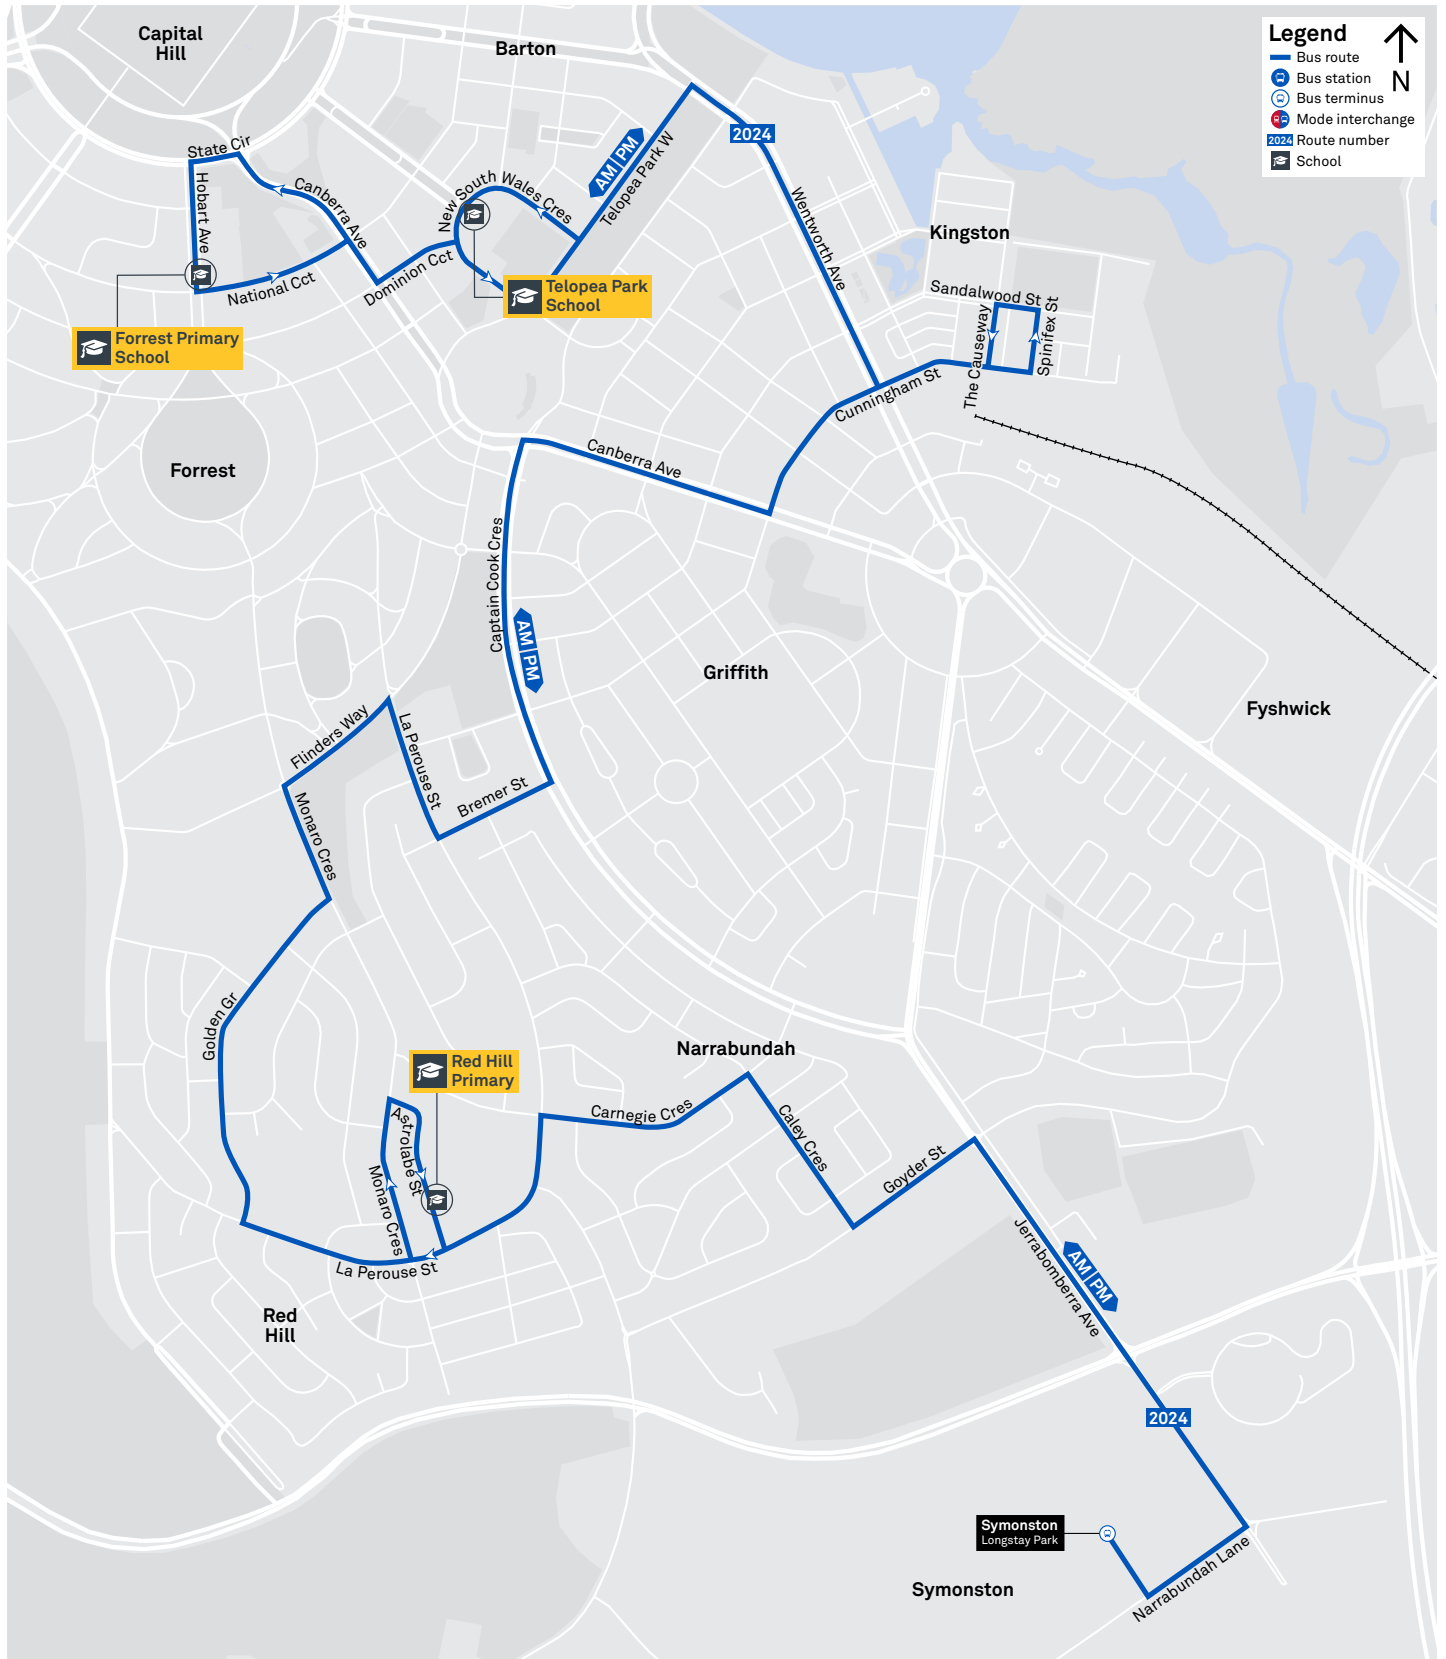

Summary of bus services

Route	AM	PM	Suburbs/Areas Served	Other information
R5	✓	✓	City West, City Interchange, Russell, Barton, Forrest, Woden Bus Station, Wanniasa, Erindale Bus Station, Calwell, Lanyon Marketplace	
2022	✓	✓	Woden Bus Station	2 AM Trips and 2 PM Trips
2023	✓	✓	Narrabundah, Griffith, Manuka	
2024	✓	✓	The Causeway, Symonston, Narrabundah, Red Hill, Griffith, Manuka	
2025	✓	✓	Forrest, Deakin, Curtin, Woden Bus Station	

2022 To Woden

2023 To Narrabundah

2024 To Symonston

2025 To Woden

Afternoon *RAPID* services

Other times available. Visit transport.act.gov.au

R5 To Lanyon Market Place

R5 To City West

CANBERRA IS BETTER CONNECTED

transport.act.gov.au

TTC Transport Canberra

TG19027

SCHOOL ROUTE 2022 (AM & PM)

CANBERRA
IS BETTER
CONNECTED

transport.act.gov.au

TTC Transport
Canberra

SCHOOL ROUTE 2023 (AM & PM)

SCHOOL ROUTE 2024 (AM & PM)

SCHOOL ROUTE 2025 (AM & PM)

LANYON TO CITY via Erindale and Russell

ROUTE MAP

- RAPID** route
- Bus station
- Mode interchange
- Educational institution
- Hospital
- Bicycle lockers
- Park and Ride
- Other **RAPID** route
- Bus terminus
- Route number
- Shopping centre
- Bicycle rails
- Bicycle cage