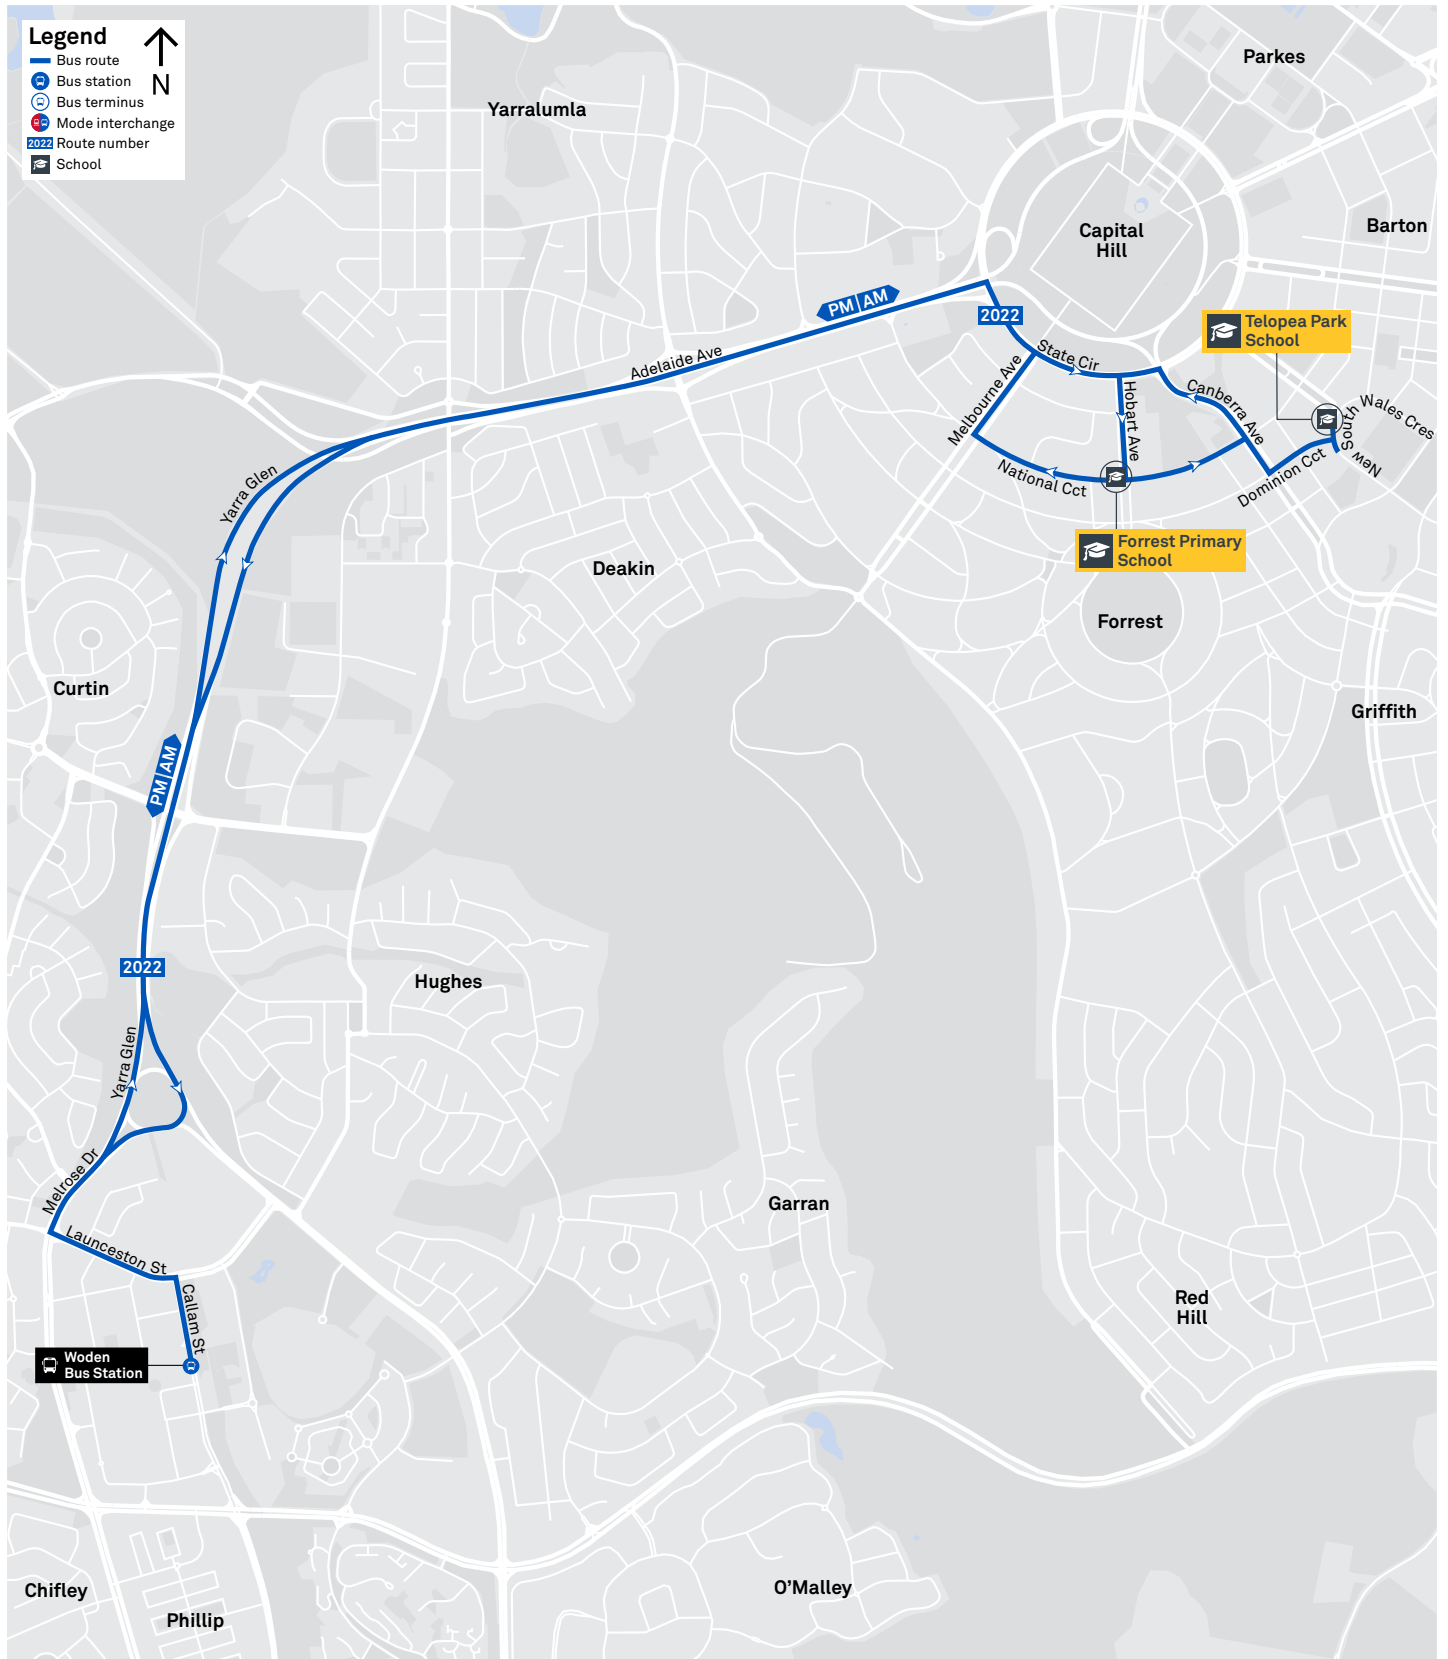

Summary of bus services

Route	AM	PM	Suburbs/Areas Served	Other information
R5	✓	✓	City West, City Interchange, Russell, Barton, Forrest, Woden Bus Station, Wanniasa, Erindale Bus Station, Calwell, Lanyon Marketplace	
2022	✓	✓	Woden Bus Station	2 AM Trips and 2 PM Trips
2023	✓	✓	Narrabundah, Griffith, Manuka	
2024	✓	✓	The Causeway, Symonston, Narrabundah, Red Hill, Griffith, Manuka	
2025	✓	✓	Forrest, Deakin, Curtin, Woden Bus Station	

2022 To Woden

2023 To Narrabundah

2024 To Symonston

2025 To Woden

Afternoon *RAPID* services

Other times available. Visit transport.act.gov.au

R5 To Lanyon Market Place

R5 To City West

CANBERRA IS BETTER CONNECTED

transport.act.gov.au

TTC Transport Canberra

TG19027

SCHOOL ROUTE 2022 (AM & PM)

CANBERRA
IS BETTER
CONNECTED

transport.act.gov.au

TTC Transport
Canberra

SCHOOL ROUTE 2023 (AM & PM)

SCHOOL ROUTE 2024 (AM & PM)

SCHOOL ROUTE 2025 (AM & PM)

LANYON TO CITY via Erindale and Russell

ROUTE MAP

- RAPID** route
- Bus station
- Mode interchange
- Educational institution
- Hospital
- Bicycle lockers
- Park and Ride
- Other **RAPID** route
- Bus terminus
- Route number
- Shopping centre
- Bicycle rails
- Bicycle cage