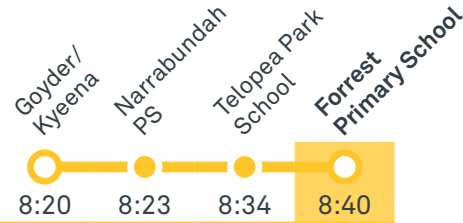

2022

School route number

R5 *RAPID* route number

Walking route

Local area map provides indicative walking paths only. This map is designed to represent local public transport options in the area and is not to scale

Summary of bus services

Route	AM	PM	Suburbs/Areas Served	Other information
R5	✓	✓	City West, City Interchange, Russell, Barton, Forrest, Woden Bus Station, Wanniasa, Erindale Bus Station, Calwell, Lanyon Marketplace	
2022	✓	✓	Woden Bus Station	2 AM Trips and 2 PM Trips
2023	✓	✓	Narrabundah, Griffith, Manuka	
2024	✓	✓	The Causeway, Symonston, Narrabundah, Red Hill, Griffith, Manuka	
2025	✓	✓	Forrest, Deakin, Curtin, Woden Bus Station	

TG19027

CANBERRA
IS BETTER
CONNECTED

transport.act.gov.au

TTC Transport
Canberra

FORREST PRIMARY SCHOOL

Plan your trip with the TC Journey planner! Visit transport.act.gov.au for details

Morning school services

2022 From Woden

2023 From Narrabundah

2024 From Symonston

2025 From Woden

Morning *RAPID* services

Other times available. Visit transport.act.gov.au

R5 From City West

R5 From Lanyon Market Place