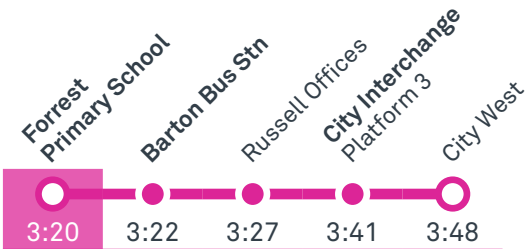

2022 To Woden

2023 To Narrabundah

2024 To Symonston

2025 To Woden

Afternoon *RAPID* services

Other times available. Visit transport.act.gov.au

R5 To Lanyon Market Place

R5 To City West

CANBERRA IS BETTER CONNECTED

transport.act.gov.au

TTC Transport Canberra

TG19027

SCHOOL ROUTE 2022 (AM & PM)

CANBERRA
IS BETTER
CONNECTED

transport.act.gov.au

TTC Transport
Canberra