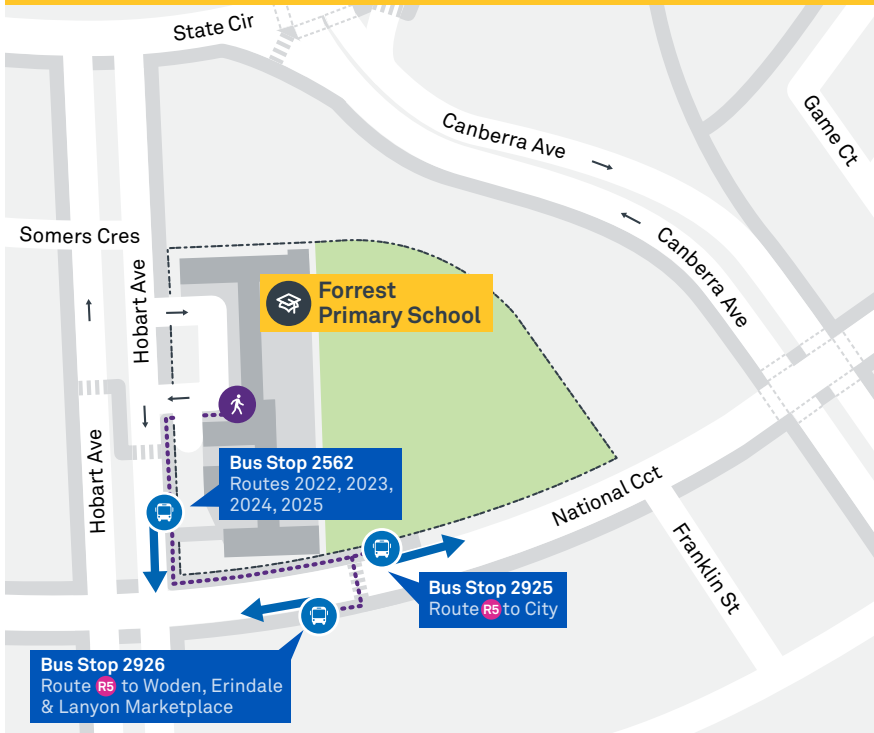

FORREST PRIMARY SCHOOL

Plan your trip with the TC Journey planner! Visit transport.act.gov.au for details

Local area map

School start

🕒 9:00 am

School finish

🕒 3:00 pm

Bus stop location

2022

School route number

R5 *RAPID* route number

Walking route

Local area map provides indicative walking paths only. This map is designed to represent local public transport options in the area and is not to scale

Summary of bus services

Route	AM	PM	Suburbs/Areas Served	Other information
R5	✓	✓	City West, City Interchange, Russell, Barton, Forrest, Woden Bus Station, Wanniasa, Erindale Bus Station, Calwell, Lanyon Marketplace	
2022	✓	✓	Woden Bus Station	2 AM Trips and 2 PM Trips
2023	✓	✓	Narrabundah, Griffith, Manuka	
2024	✓	✓	The Causeway, Symonston, Narrabundah, Red Hill, Griffith, Manuka	
2025	✓	✓	Forrest, Deakin, Curtin, Woden Bus Station	

SCHOOL ROUTE 2023 (AM & PM)

SCHOOL ROUTE 2024 (AM & PM)

SCHOOL ROUTE 2025 (AM & PM)

LANYON TO CITY via Erindale and Russell

ROUTE MAP

- RAPID** route
- Bus station
- Mode interchange
- Educational institution
- Hospital
- Bicycle lockers
- Park and Ride
- Other **RAPID** route
- Bus terminus
- Route number
- Shopping centre
- Bicycle rails
- Bicycle cage