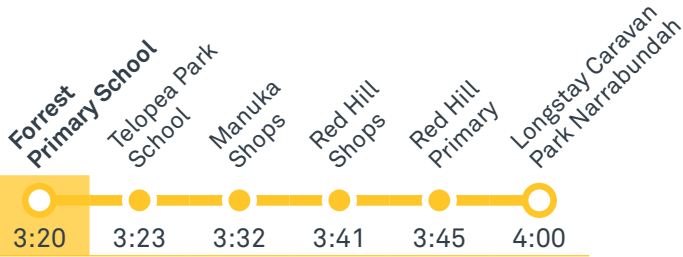

2022 From Woden

2023 From Narrabundah

2024 From Symonston

2025 From Woden

Morning *RAPID* services

Other times available. Visit transport.act.gov.au

R5 From City West

R5 From Lanyon Market Place

CANBERRA IS BETTER CONNECTED

transport.act.gov.au

TTC Transport Canberra

TG19027

FORREST PRIMARY SCHOOL

Plan your trip with the TC Journey planner! Visit transport.act.gov.au for details

Afternoon school services

2022 To Woden

2023 To Narrabundah

2024 To Symonston

2025 To Woden

Afternoon *RAPID* services

Other times available. Visit transport.act.gov.au

R5 To Lanyon Market Place

R5 To City West