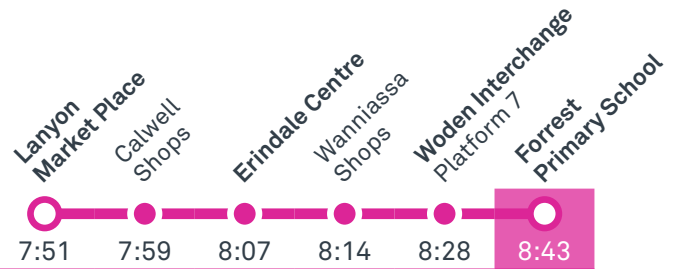

2022

School route number

R5 *RAPID* route number

Walking route

Local area map provides indicative walking paths only. This map is designed to represent local public transport options in the area and is not to scale

2022 From Woden

2023 From Narrabundah

2024 From Symonston

2025 From Woden

Morning *RAPID* services

Other times available. Visit transport.act.gov.au

R5 From City West

R5 From Lanyon Market Place

CANBERRA IS BETTER CONNECTED

transport.act.gov.au

TTC Transport Canberra

TG19027

FORREST PRIMARY SCHOOL

Plan your trip with the TC Journey planner! Visit transport.act.gov.au for details

Afternoon school services

2022 To Woden

2023 To Narrabundah

2024 To Symonston

2025 To Woden

Afternoon *RAPID* services

Other times available. Visit transport.act.gov.au

R5 To Lanyon Market Place

R5 To City West