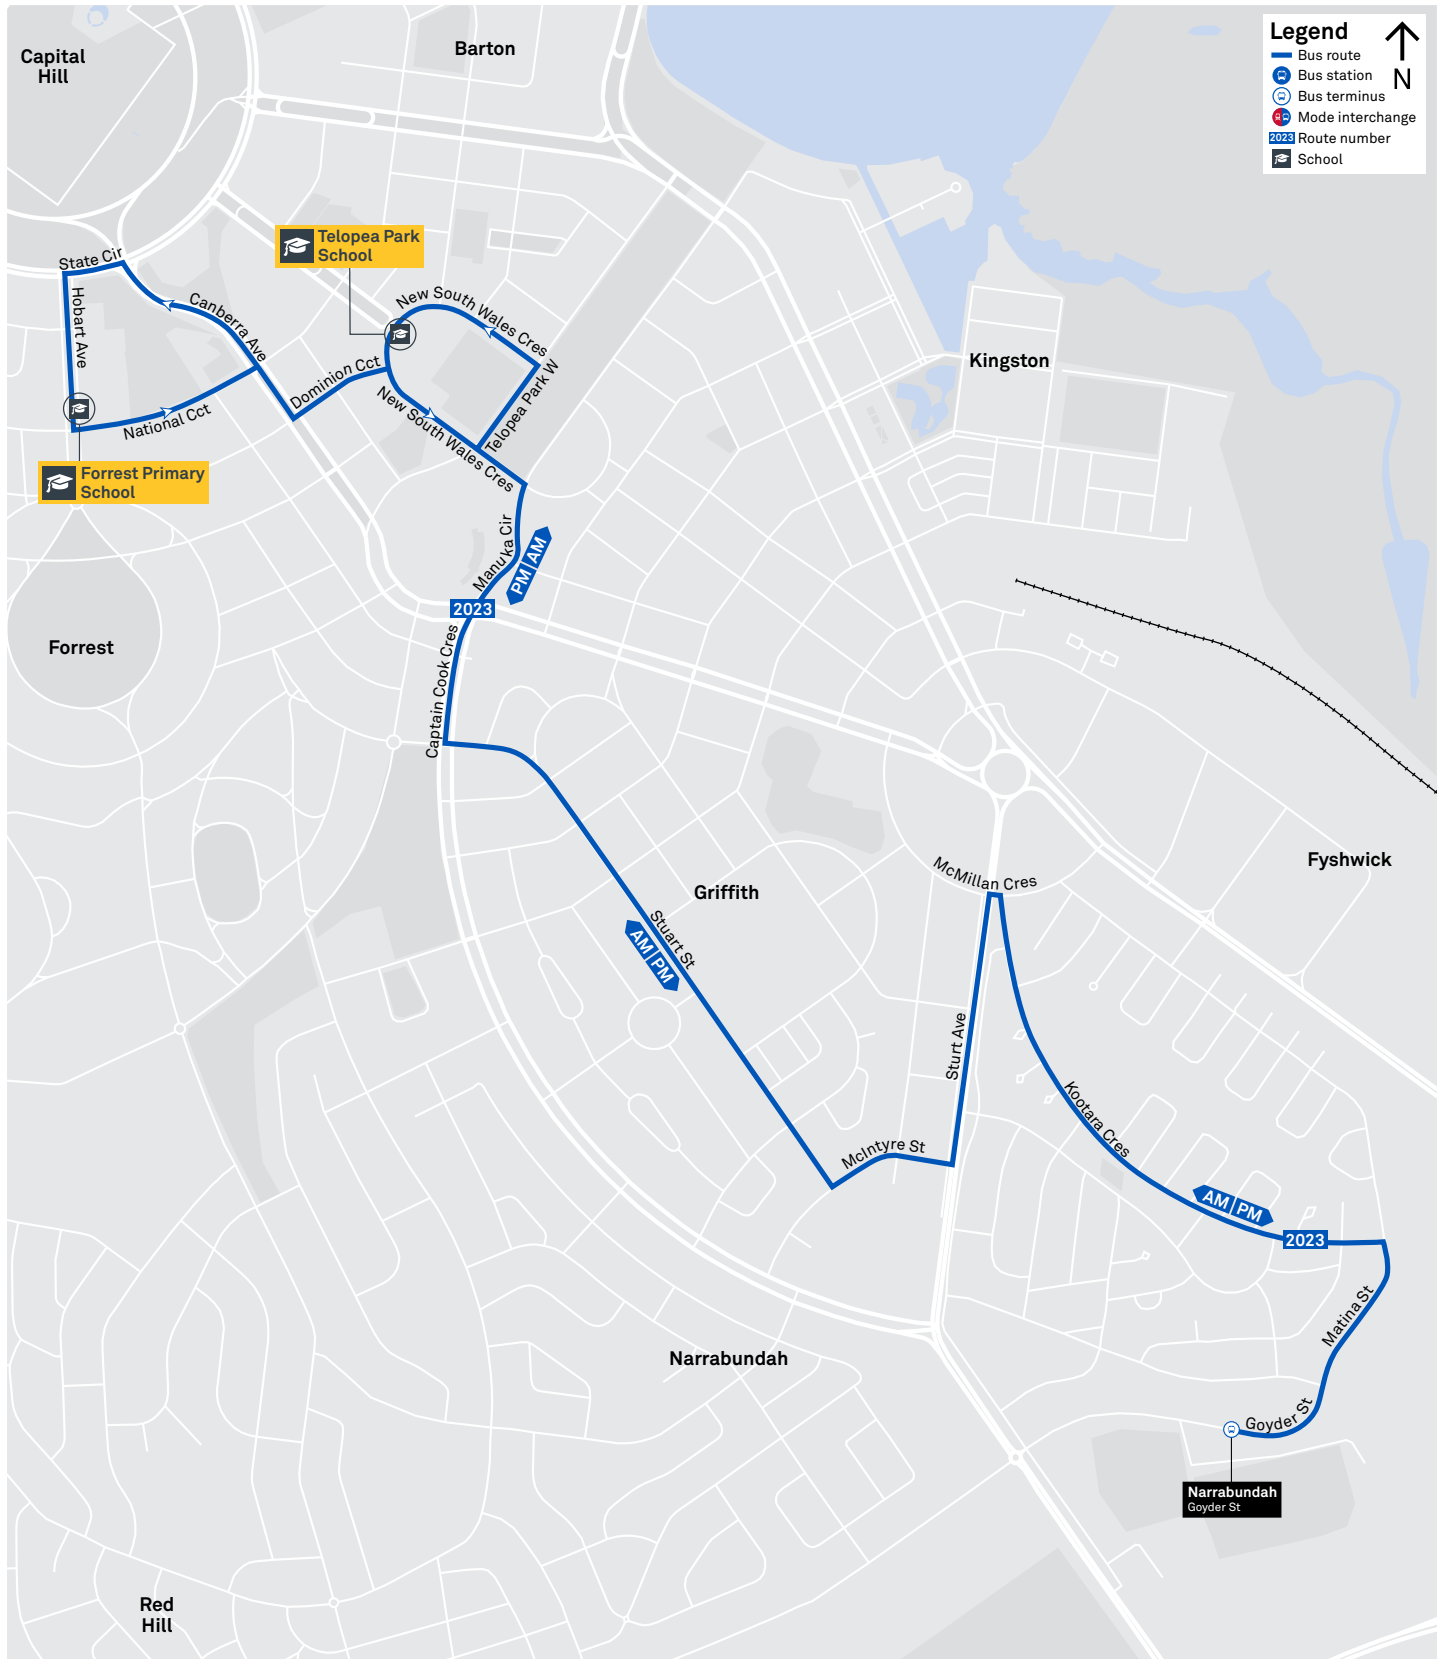

Summary of bus services

Route	AM	PM	Suburbs/Areas Served	Other information
R5	✓	✓	City West, City Interchange, Russell, Barton, Forrest, Woden Bus Station, Wanniasa, Erindale Bus Station, Calwell, Lanyon Marketplace	
2022	✓	✓	Woden Bus Station	2 AM Trips and 2 PM Trips
2023	✓	✓	Narrabundah, Griffith, Manuka	
2024	✓	✓	The Causeway, Symonston, Narrabundah, Red Hill, Griffith, Manuka	
2025	✓	✓	Forrest, Deakin, Curtin, Woden Bus Station	

2022 To Woden

2023 To Narrabundah

2024 To Symonston

2025 To Woden

Afternoon *RAPID* services

Other times available. Visit transport.act.gov.au

R5 To Lanyon Market Place

R5 To City West

CANBERRA IS BETTER CONNECTED

transport.act.gov.au

TTC Transport Canberra

TG19027

SCHOOL ROUTE 2022 (AM & PM)

CANBERRA
IS BETTER
CONNECTED

transport.act.gov.au

TTC Transport
Canberra

SCHOOL ROUTE 2023 (AM & PM)

SCHOOL ROUTE 2024 (AM & PM)

SCHOOL ROUTE 2025 (AM & PM)

LANYON TO CITY via Erindale and Russell

ROUTE MAP

- RAPID** route
- Bus station
- Mode interchange
- Educational institution
- Hospital
- Bicycle lockers
- Park and Ride
- Other **RAPID** route
- Bus terminus
- Route number
- Shopping centre
- Bicycle rails
- Bicycle cage