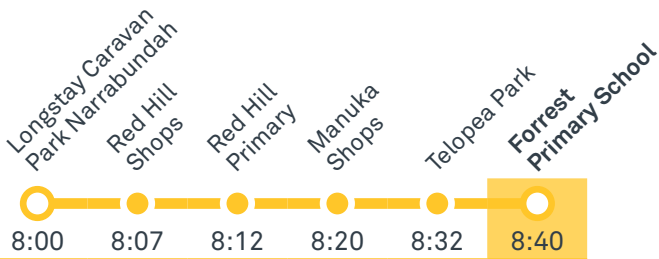

2022

School route number

R5 *RAPID* route number

Walking route

Local area map provides indicative walking paths only. This map is designed to represent local public transport options in the area and is not to scale

Summary of bus services

Route	AM	PM	Suburbs/Areas Served	Other information
R5	✓	✓	City West, City Interchange, Russell, Barton, Forrest, Woden Bus Station, Wanniasa, Erindale Bus Station, Calwell, Lanyon Marketplace	
2022	✓	✓	Woden Bus Station	2 AM Trips and 2 PM Trips
2023	✓	✓	Narrabundah, Griffith, Manuka	
2024	✓	✓	The Causeway, Symonston, Narrabundah, Red Hill, Griffith, Manuka	
2025	✓	✓	Forrest, Deakin, Curtin, Woden Bus Station	

TG19027

CANBERRA
IS BETTER
CONNECTED

transport.act.gov.au

TTC Transport
Canberra

FORREST PRIMARY SCHOOL

Plan your trip with the TC Journey planner! Visit transport.act.gov.au for details

Morning school services

2022 From Woden

2023 From Narrabundah

2024 From Symonston

2025 From Woden

Morning *RAPID* services

Other times available. Visit transport.act.gov.au

R5 From City West

R5 From Lanyon Market Place