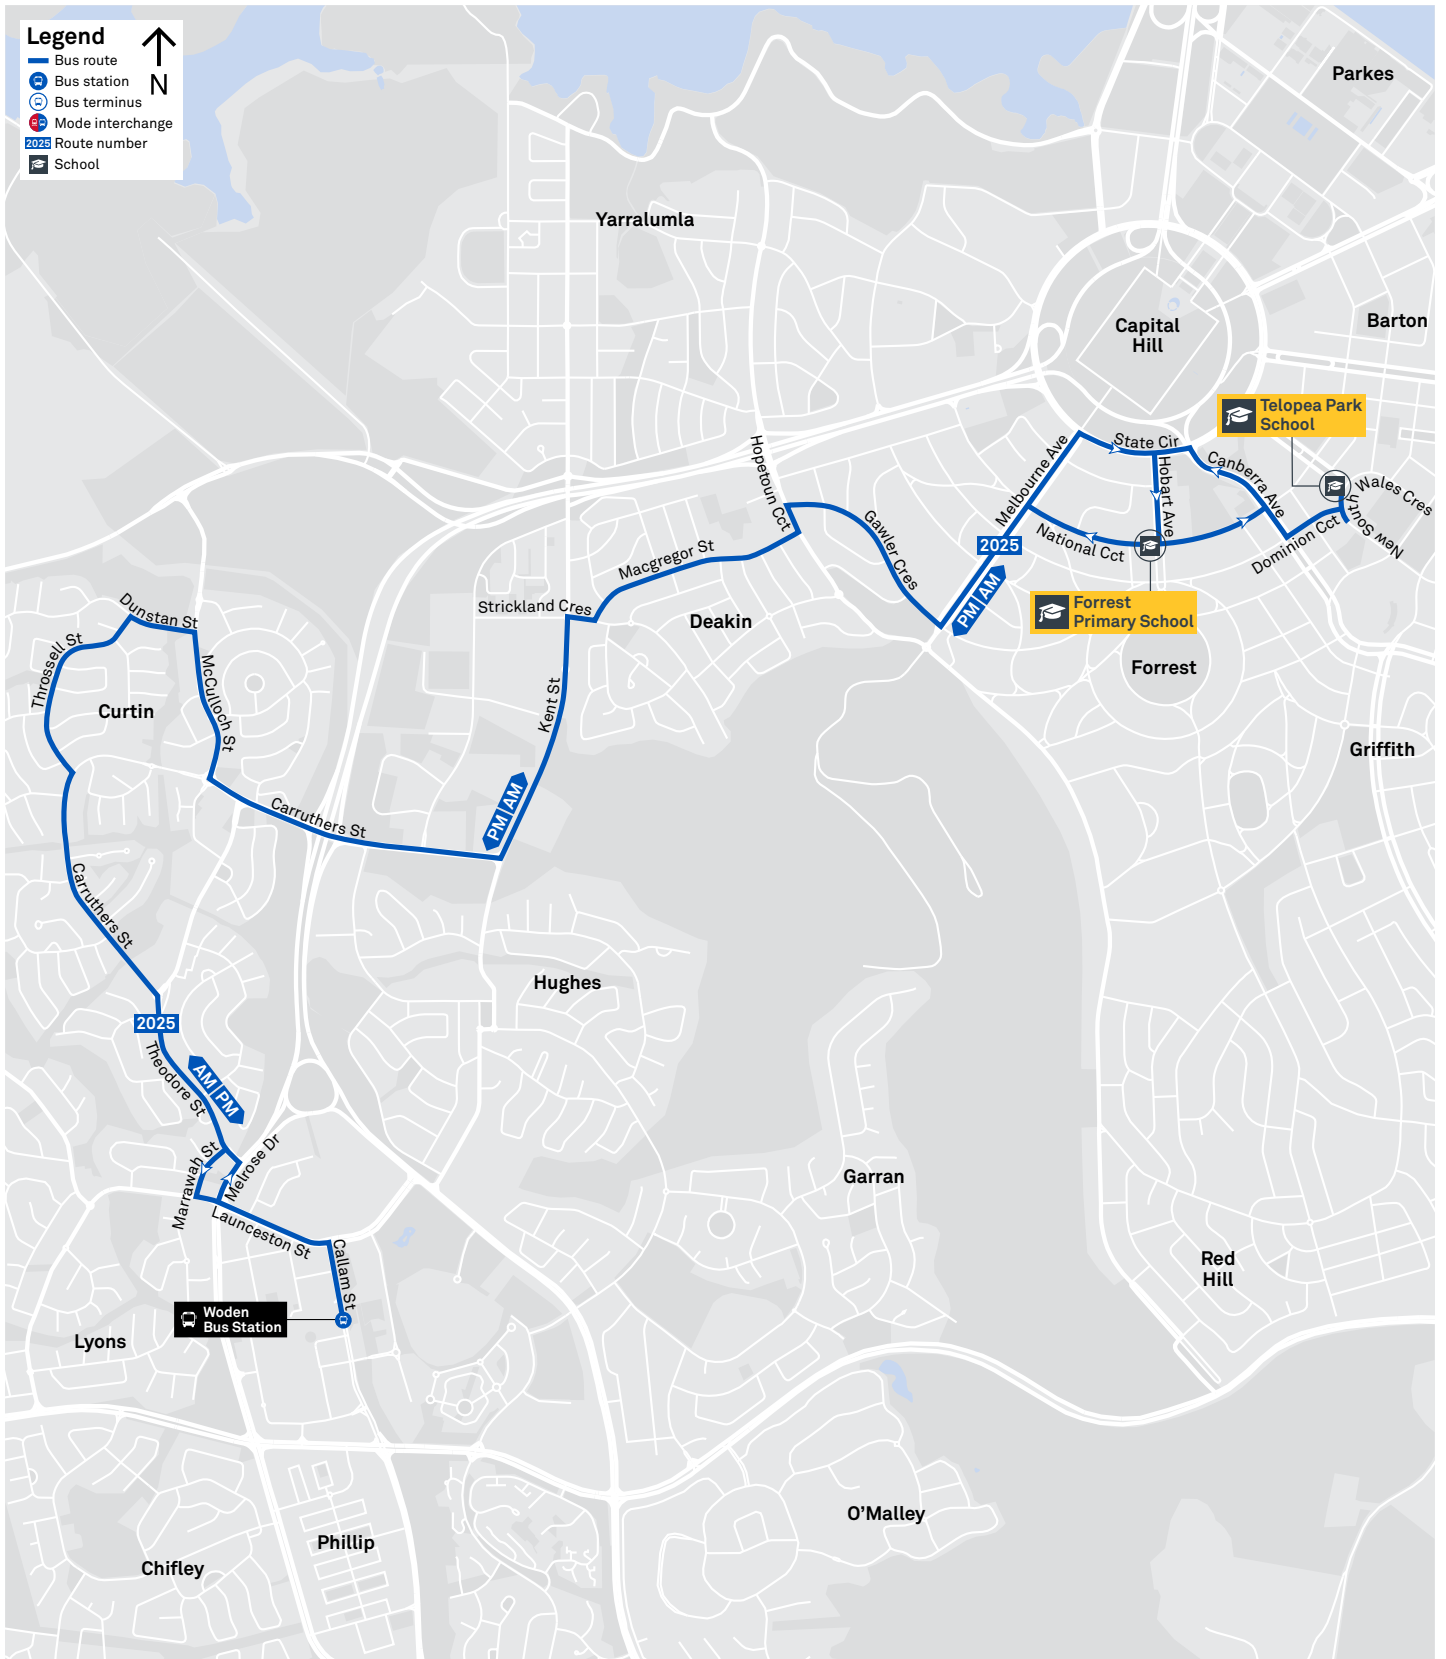

Summary of bus services

Route	AM	PM	Suburbs/Areas Served	Other information
R5	✓	✓	City West, City Interchange, Russell, Barton, Forrest, Woden Bus Station, Wanniasa, Erindale Bus Station, Calwell, Lanyon Marketplace	
2022	✓	✓	Woden Bus Station	2 AM Trips and 2 PM Trips
2023	✓	✓	Narrabundah, Griffith, Manuka	
2024	✓	✓	The Causeway, Symonston, Narrabundah, Red Hill, Griffith, Manuka	
2025	✓	✓	Forrest, Deakin, Curtin, Woden Bus Station	

2022 To Woden

2023 To Narrabundah

2024 To Symonston

2025 To Woden

Afternoon *RAPID* services

Other times available. Visit transport.act.gov.au

R5 To Lanyon Market Place

R5 To City West

CANBERRA IS BETTER CONNECTED

transport.act.gov.au

TTC Transport Canberra

TG19027

SCHOOL ROUTE 2022 (AM & PM)

CANBERRA
IS BETTER
CONNECTED

transport.act.gov.au

TTC Transport
Canberra

SCHOOL ROUTE 2023 (AM & PM)

SCHOOL ROUTE 2024 (AM & PM)

SCHOOL ROUTE 2025 (AM & PM)

LANYON TO CITY via Erindale and Russell

ROUTE MAP

- RAPID** route
- Bus station
- Mode interchange
- Educational institution
- Hospital
- Bicycle lockers
- Park and Ride
- Other **RAPID** route
- Bus terminus
- Route number
- Shopping centre
- Bicycle rails
- Bicycle cage