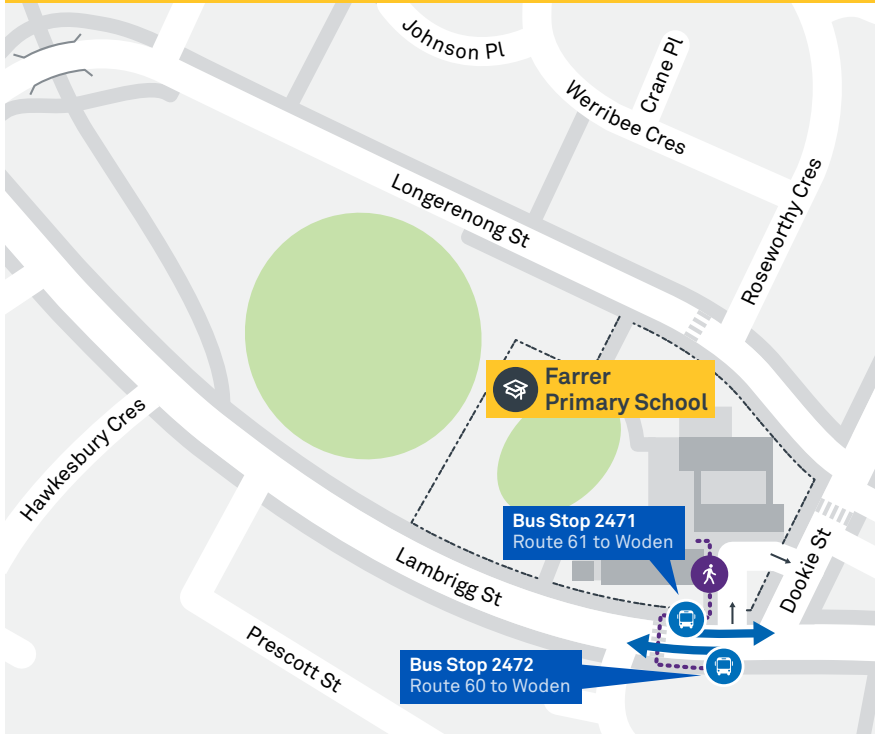

FARRER PRIMARY SCHOOL

Plan your trip with the TC Journey planner! Visit transport.act.gov.au for details

Local area map

School start

🕒 9:00 am

School finish

🕒 3:00 pm

Bus stop location

60

Regular route number

Walking route

Local area map provides indicative walking paths only. This map is designed to represent local public transport options in the area and is not to scale

Summary of bus services

Route	AM	PM	Suburbs/Areas Served	Other information
60	✓	✓	Woden Bus Station, O'Malley, Isaacs, Farrer, Mawson,	
61	✓	✓	Woden Bus Station, Mawson, Farrer, Isaacs, O'Malley	

TG19027

CANBERRA
IS BETTER
CONNECTED

transport.act.gov.au

TTC Transport
Canberra