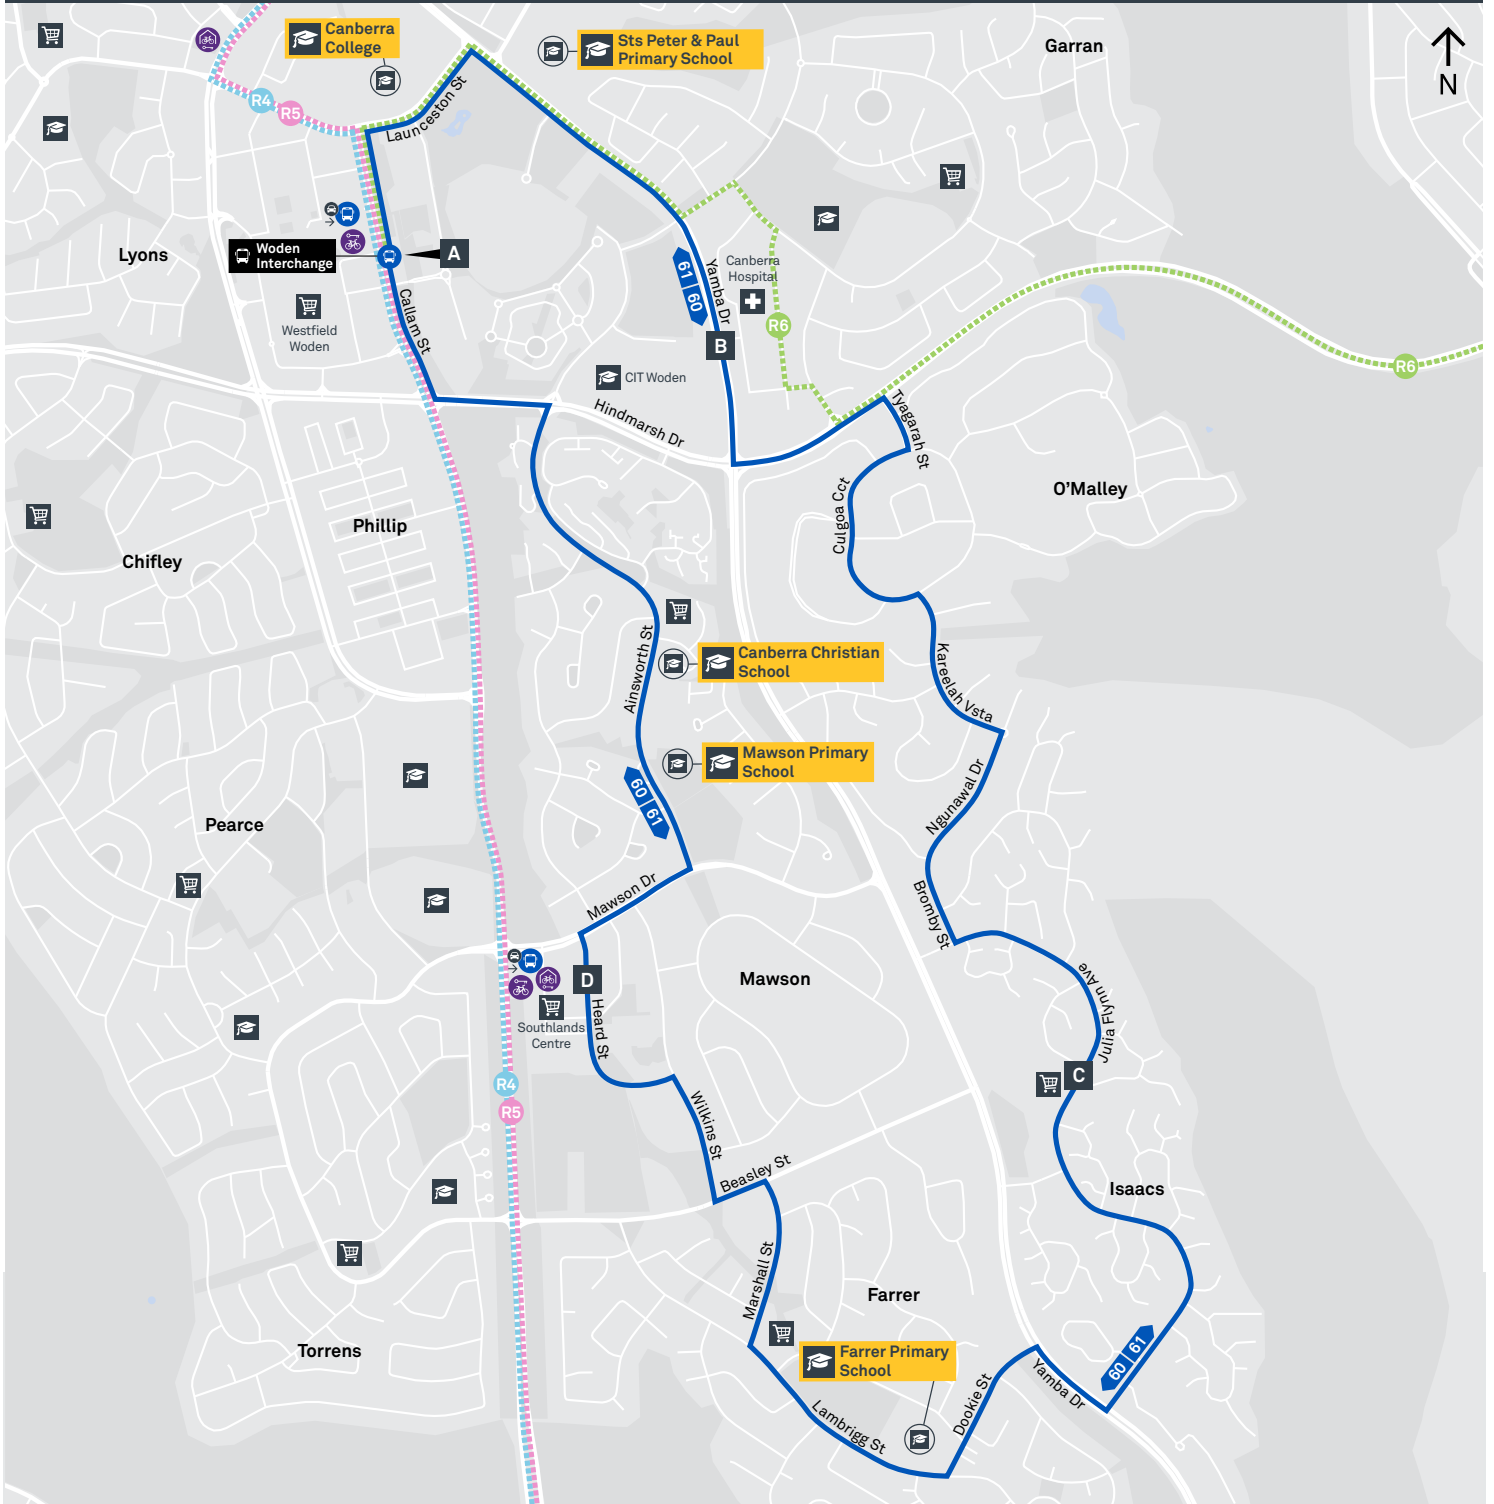

Route	AM	PM	Suburbs/Areas Served	Other information
60	✓	✓	Woden Bus Station, O'Malley, Isaacs, Farrer, Mawson,	
61	✓	✓	Woden Bus Station, Mawson, Farrer, Isaacs, O'Malley	

TG19027

CANBERRA
IS BETTER
CONNECTED

60

From Woden

61

From Woden

CANBERRA
IS BETTER
CONNECTED

transport.act.gov.au

TTC Transport
Canberra

TG19027

CANBERRA
IS BETTER
CONNECTED

transport.act.gov.au

TTC Transport
Canberra

TG19027

MAWSON LOOP

via O'Malley and Farrer

60

61

ROUTE MAP

- Bus route
- Bus station
- Mode interchange
- Educational institution
- Hospital
- Bicycle lockers
- Bicycle rails
- Bicycle cage
- Bus terminus
- 60 Route number
- Shopping centre
- Park and Ride
- R4 RAPID route