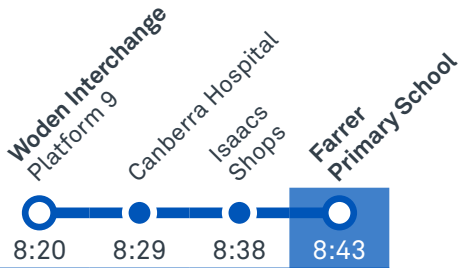

Route	AM	PM	Suburbs/Areas Served	Other information
60	✓	✓	Woden Bus Station, O'Malley, Isaacs, Farrer, Mawson,	
61	✓	✓	Woden Bus Station, Mawson, Farrer, Isaacs, O'Malley	

TG19027

CANBERRA
IS BETTER
CONNECTED

transport.act.gov.au

TTC Transport
Canberra

FARRER PRIMARY SCHOOL

Plan your trip with the TC Journey planner! Visit transport.act.gov.au for details

Morning regular services

Other times available. Visit transport.act.gov.au

60

From Woden

61

From Woden

CANBERRA
IS BETTER
CONNECTED

transport.act.gov.au

TTC Transport
Canberra

TG19027