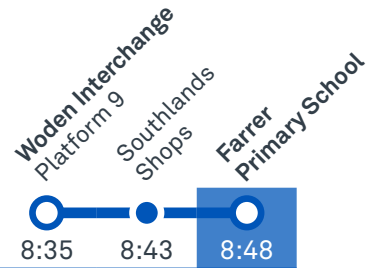

Route	AM	PM	Suburbs/Areas Served	Other information
60	✓	✓	Woden Bus Station, O'Malley, Isaacs, Farrer, Mawson,	
61	✓	✓	Woden Bus Station, Mawson, Farrer, Isaacs, O'Malley	

TG19027

CANBERRA
IS BETTER
CONNECTED

transport.act.gov.au

TTC Transport
Canberra

FARRER PRIMARY SCHOOL

Plan your trip with the TC Journey planner! Visit transport.act.gov.au for details

Morning regular services

Other times available. Visit transport.act.gov.au

60

From Woden

61

From Woden

CANBERRA
IS BETTER
CONNECTED

transport.act.gov.au

TTC Transport
Canberra

TG19027