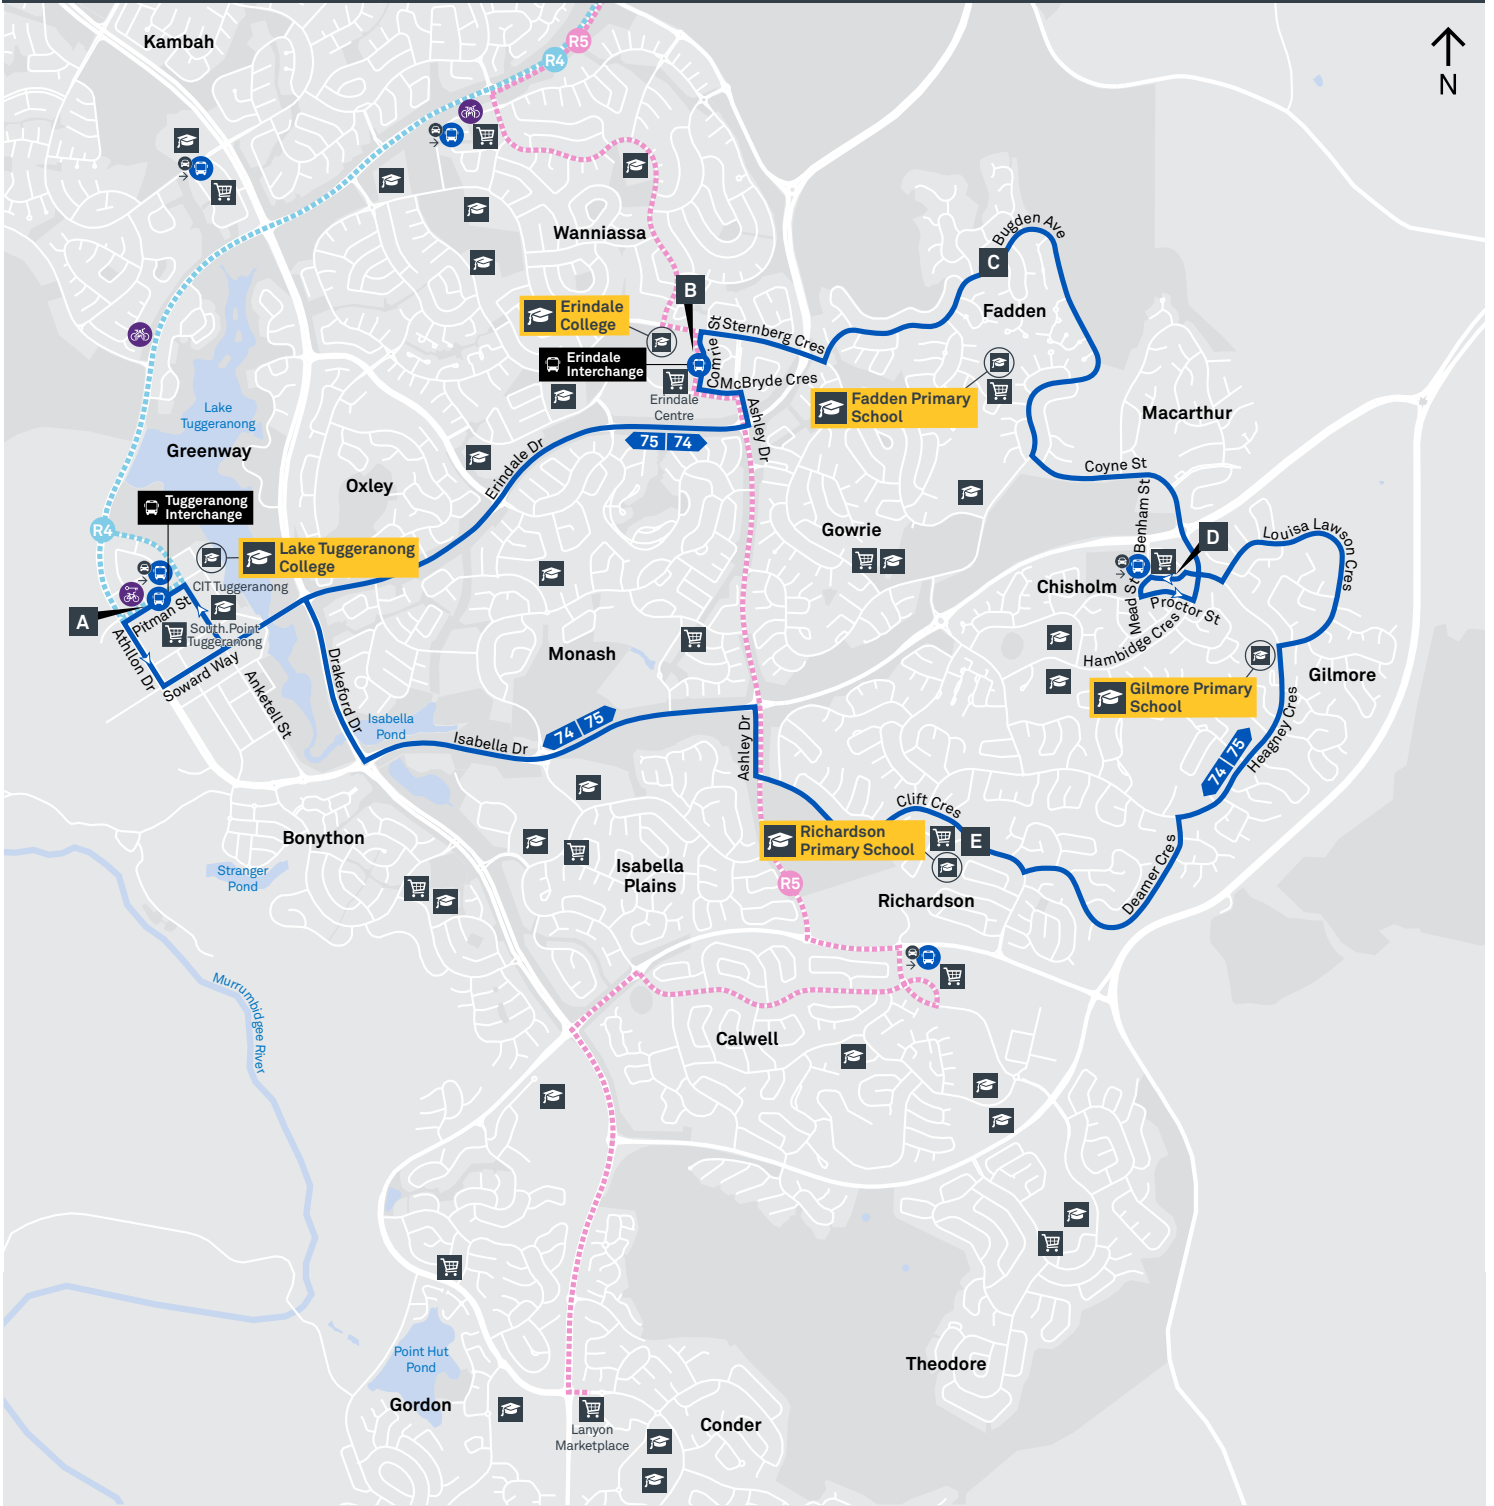

## Local area map

School start

🕒 9:00 am

School finish

🕒 3:00 pm

Bus stop location

**74**

Regular route number

## Afternoon regular services

Other times available. Visit [transport.act.gov.au](http://transport.act.gov.au)

**74**

To Tuggeranong

**75**

To Tuggeranong

TG19027

CANBERRA  
IS BETTER  
CONNECTED

# CHISHOLM LOOP

via Erindale and Richardson

## ROUTE MAP

- Bus route
- Bus station
- Mode interchange
- Educational institution
- Hospital
- Bicycle lockers
- Park and Ride
- R4 RAPID route
- Bus terminus
- 74 Route number
- Shopping centre
- Bicycle rails
- Bicycle cage