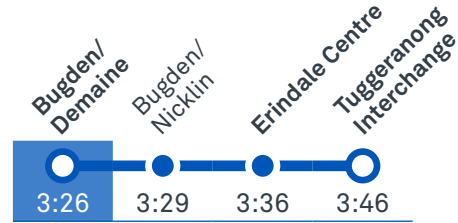

## Afternoon regular services

Other times available. Visit [transport.act.gov.au](http://transport.act.gov.au)

**74**

To Tuggeranong

**75**

To Tuggeranong

TG19027

CANBERRA  
IS BETTER  
CONNECTED