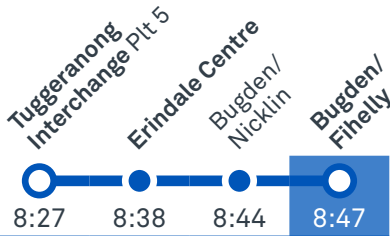

## Morning regular services

Other times available. Visit [transport.act.gov.au](http://transport.act.gov.au)

**74**

From Tuggeranong

**75**

From Tuggeranong

CANBERRA  
IS BETTER  
CONNECTED

[transport.act.gov.au](http://transport.act.gov.au)