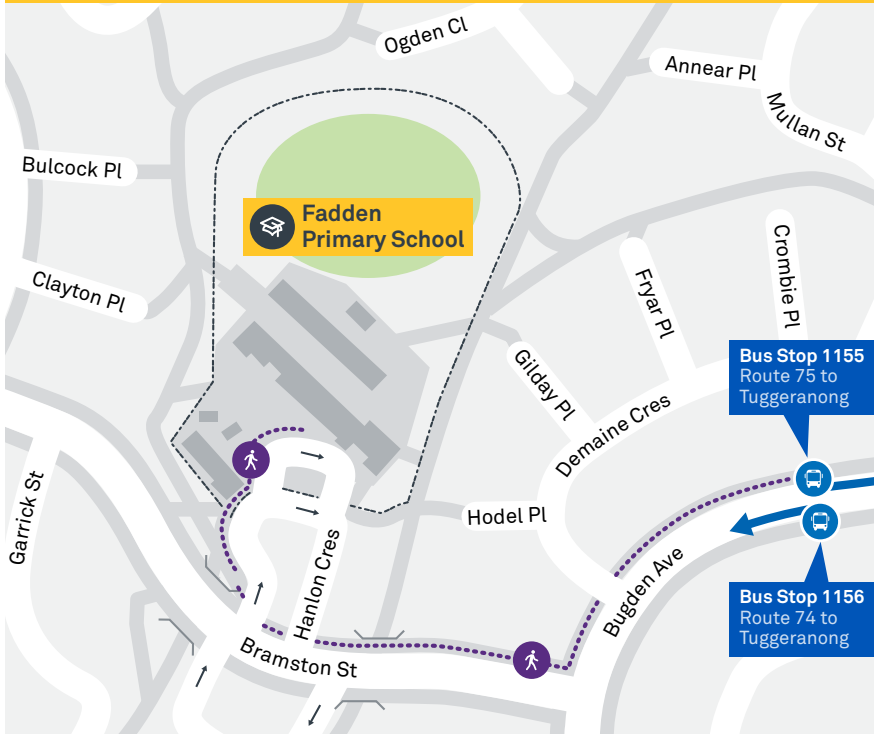

## Local area map

School start

🕒 9:00 am

School finish

🕒 3:00 pm

Bus stop location

**74**

Regular route number

Walking route

Local area map provides indicative walking paths only. This map is designed to represent local public transport options in the area and is not to scale

# CHISHOLM LOOP

via Erindale and Richardson

## ROUTE MAP

- Bus route
- Bus station
- Mode interchange
- Educational institution
- Hospital
- Bicycle lockers
- Park and Ride
- R4 RAPID route
- Bus terminus
- 74 Route number
- Shopping centre
- Bicycle rails
- Bicycle cage