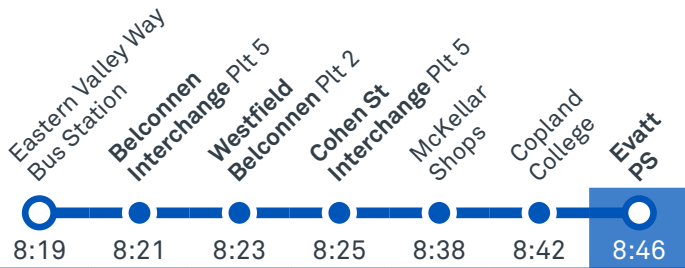

Route	AM	PM	Suburbs/Areas Served	Other information
43	✓	✓	Spence, Evatt, McKellar, Belconnen Bus Stations	

TG19027

CANBERRA
IS BETTER
CONNECTED

transport.act.gov.au

TTC Transport
Canberra

EVATT PRIMARY SCHOOL

Plan your trip with the TC Journey planner! Visit transport.act.gov.au for details

Morning regular services

Other times available. Visit transport.act.gov.au

43

From Belconnen

43

From Spence

CANBERRA
IS BETTER
CONNECTED

transport.act.gov.au

TTC Transport
Canberra

TG19027

EVATT PRIMARY SCHOOL

Plan your trip with the TC Journey planner! Visit transport.act.gov.au for details

Afternoon regular services

Other times available. Visit transport.act.gov.au

SPENCE TO BELCONNEN

via Evatt and McKellar

43

ROUTE MAP

- Bus route
- Bus station
- Mode interchange
- Educational institution
- Hospital
- Bicycle lockers
- Park and Ride
- R2 **RAPID** route
- Bus terminus
- 43 Route number
- Shopping centre
- Bicycle rails
- Bicycle cage