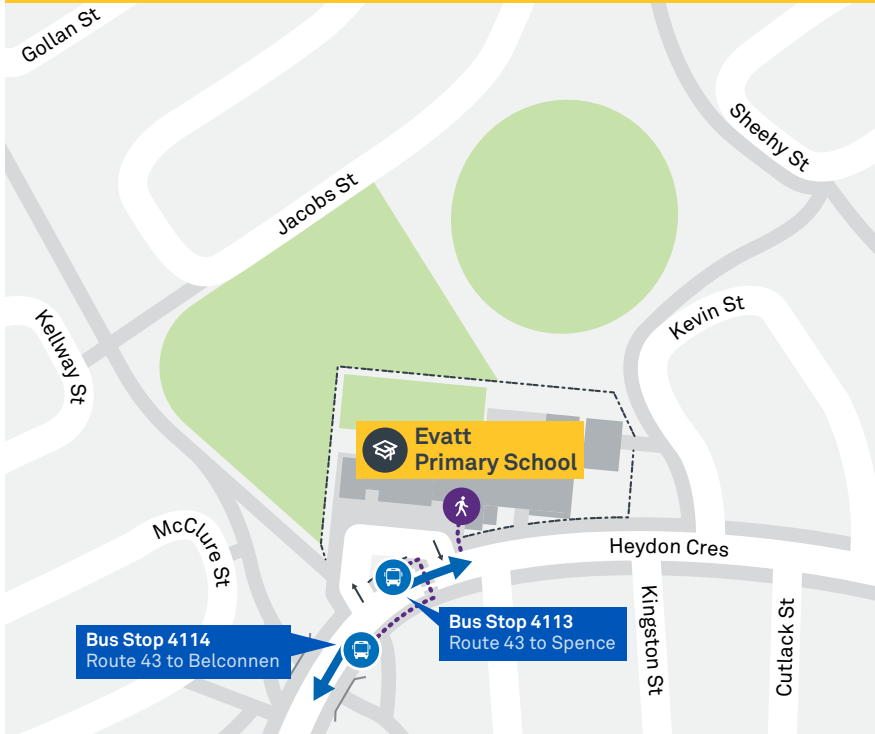

EVATT PRIMARY SCHOOL

Plan your trip with the TC Journey planner! Visit transport.act.gov.au for details

Local area map

School start

🕒 9:00 am

School finish

🕒 3:00 pm

Bus stop location

43

Regular route number

Walking route

Local area map provides indicative walking paths only. This map is designed to represent local public transport options in the area and is not to scale

Summary of bus services

Route	AM	PM	Suburbs/Areas Served	Other information
43	✓	✓	Spence, Evatt, McKellar, Belconnen Bus Stations	

TG19027

CANBERRA
IS BETTER
CONNECTED

transport.act.gov.au

TTC Transport
Canberra