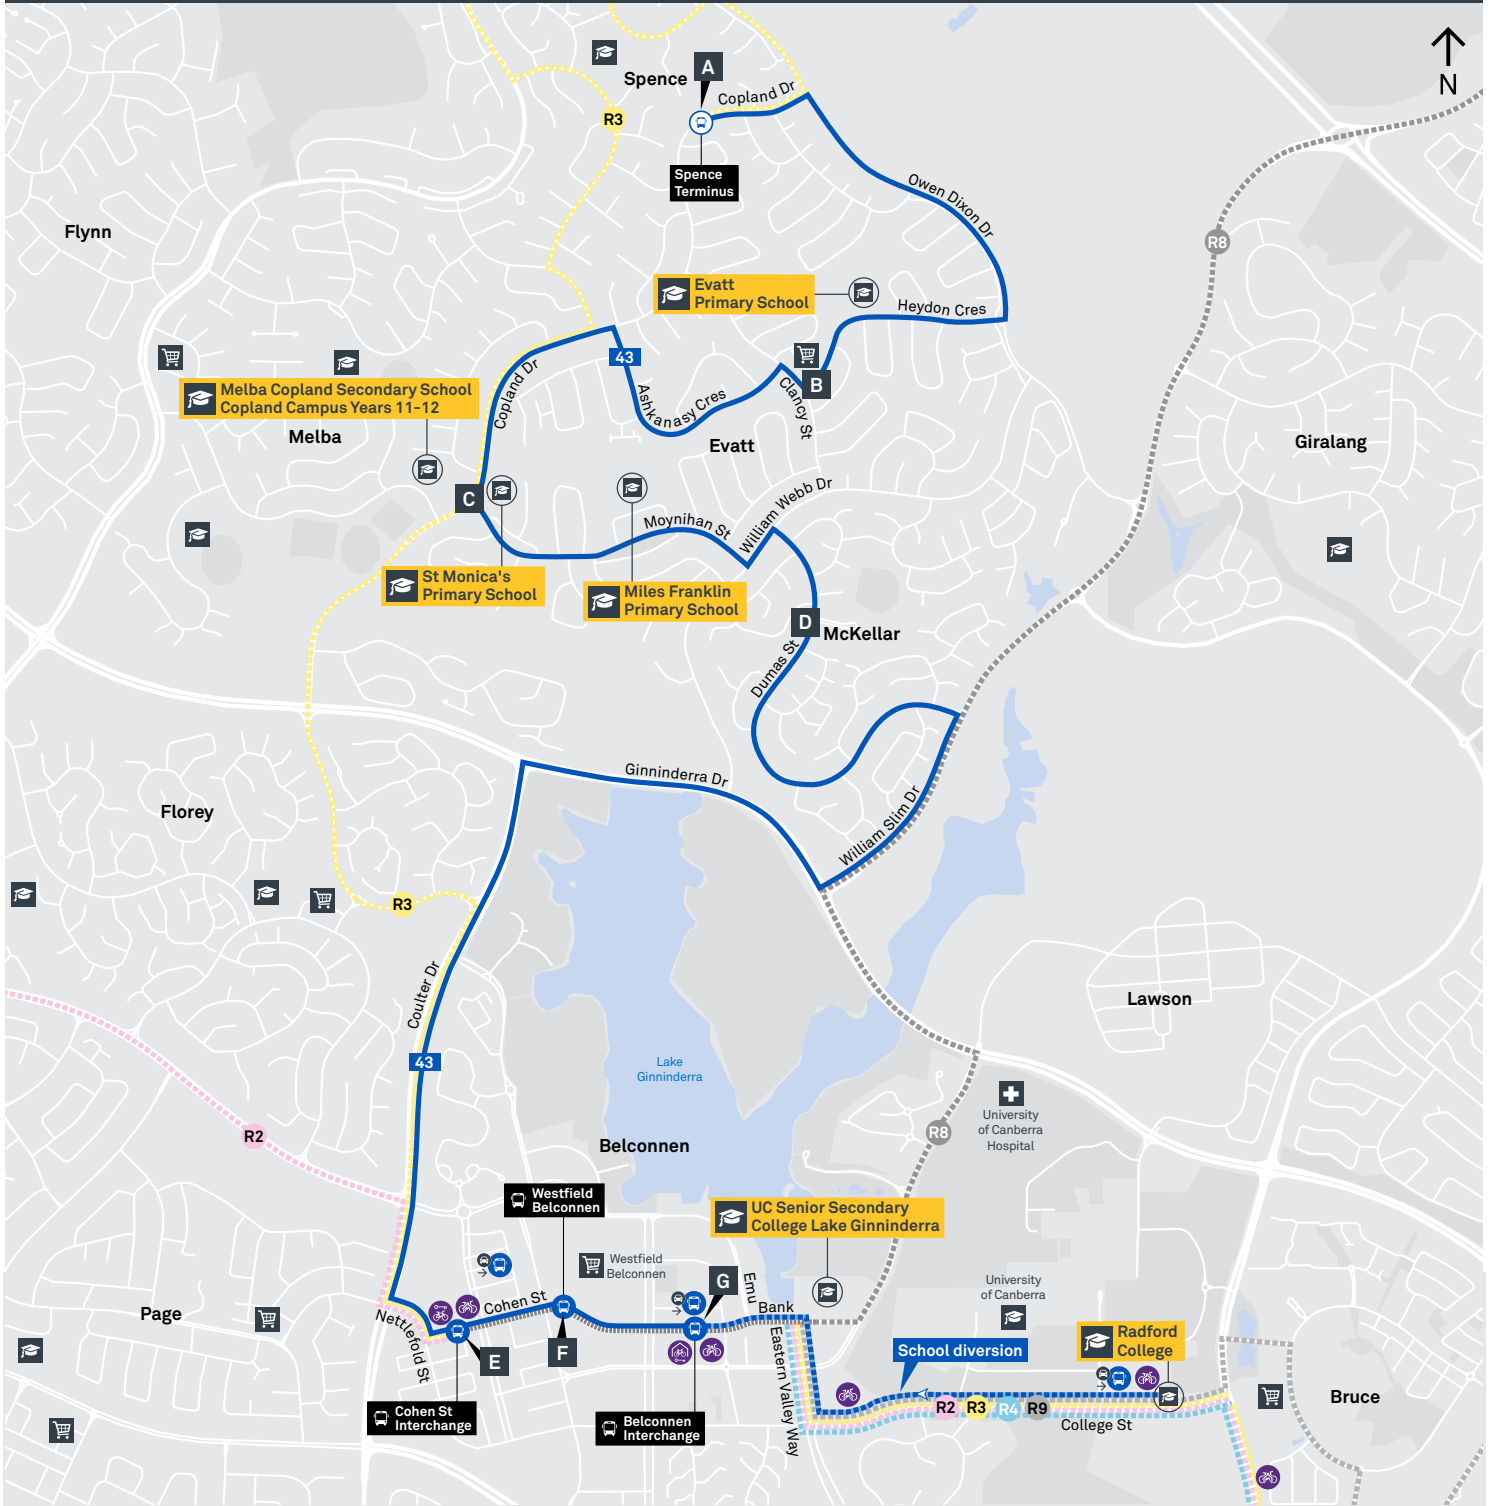

EVATT PRIMARY SCHOOL

Plan your trip with the TC Journey planner! Visit transport.act.gov.au for details

Local area map

School start

🕒 9:00 am

School finish

🕒 3:00 pm

Bus stop location

transport.act.gov.au

TTC Transport
Canberra

TG19027

EVATT PRIMARY SCHOOL

Plan your trip with the TC Journey planner! Visit transport.act.gov.au for details

Afternoon regular services

Other times available. Visit transport.act.gov.au

43

To Spence

43

To Belconnen

CANBERRA
IS BETTER
CONNECTED

transport.act.gov.au

TTC Transport
Canberra

TG19027

SPENCE TO BELCONNEN

via Evatt and McKellar

43

ROUTE MAP

- Bus route
- Bus station
- Mode interchange
- Educational institution
- Hospital
- Bicycle lockers
- Park and Ride
- R2 **RAPID** route
- Bus terminus
- 43 Route number
- Shopping centre
- Bicycle rails
- Bicycle cage