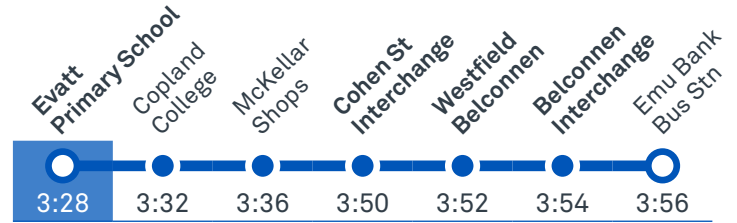

EVATT PRIMARY SCHOOL

Plan your trip with the TC Journey planner! Visit transport.act.gov.au for details

Afternoon regular services

Other times available. Visit transport.act.gov.au

43

To Spence

43

To Belconnen

CANBERRA
IS BETTER
CONNECTED

transport.act.gov.au

TTC Transport
Canberra

TG19027