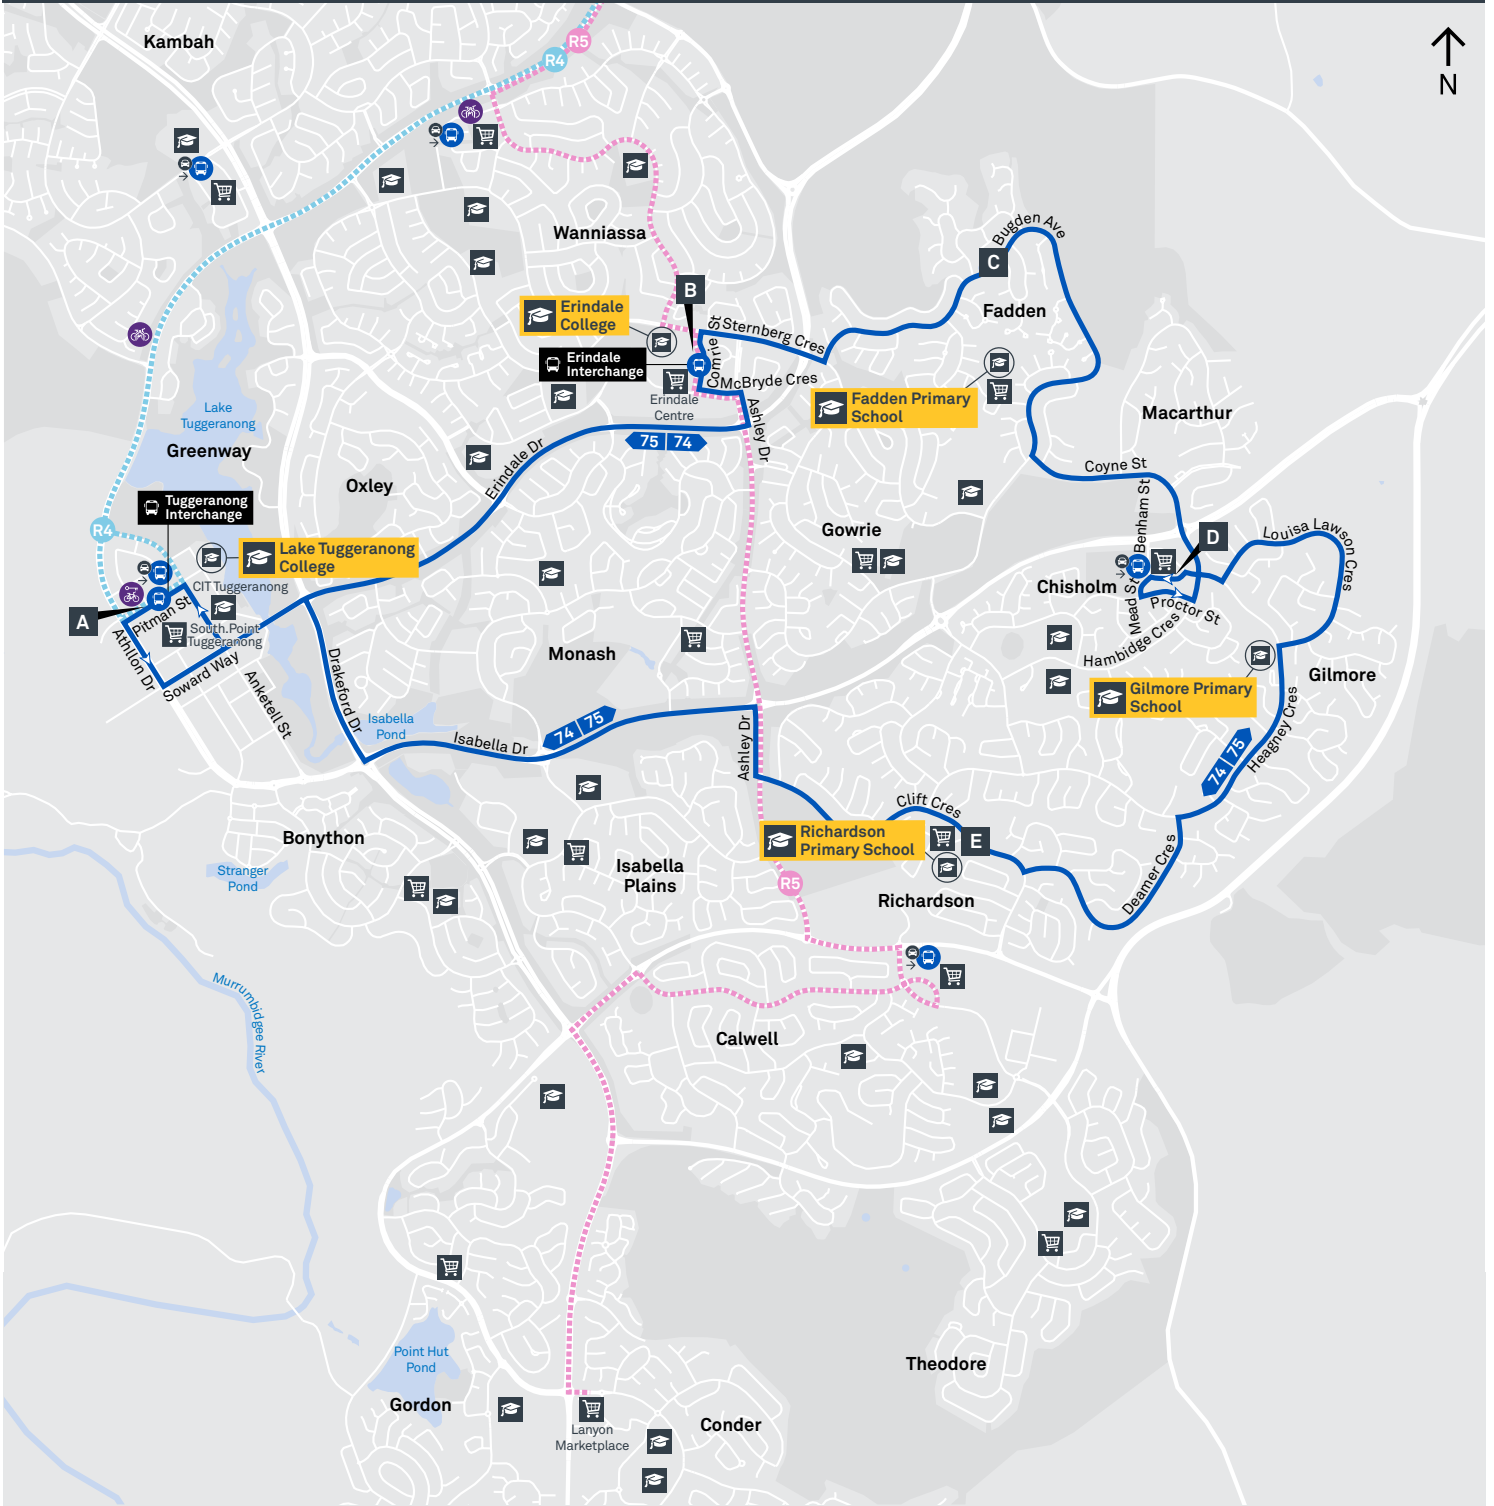

ERINDALE LOOP via Oxley and Monash

ROUTE MAP

- Bus route
- Bus station
- Mode interchange
- Educational institution
- Hospital
- Bicycle lockers
- Bicycle cage
- R4 RAPID route
- Bus terminus
- 72 Route number
- Shopping centre
- Bicycle rails
- Park and Ride

**CANBERRA
IS BETTER
CONNECTED**

transport.act.gov.au

ACT
Government

**Transport
Canberra**

CHISHOLM LOOP

via Erindale and Richardson

ROUTE MAP

- Bus route
- Bus station
- Mode interchange
- Educational institution
- Hospital
- Bicycle lockers
- Park and Ride
- R4 RAPID route
- Bus terminus
- 74 Route number
- Shopping centre
- Bicycle rails
- Bicycle cage

CANBERRA
IS BETTER
CONNECTED

transport.act.gov.au

ERINDALE TO TUGGERANONG via Gowrie and Monash

ROUTE MAP

- Bus route
- Bus station
- Mode interchange
- Educational institution
- Hospital
- Bicycle lockers
- Park and Ride
- R4 RAPID route
- Bus terminus
- Route number
- Shopping centre
- Bicycle rails
- Bicycle cage

**CANBERRA
IS BETTER
CONNECTED**

transport.act.gov.au

ACT
Government

**Transport
Canberra**

LANYON TO CITY

via Erindale and Russell

ROUTE MAP

- RAPID** route
- Bus station
- Mode interchange
- Educational institution
- Hospital
- Bicycle lockers
- Park and Ride
- Other **RAPID** route
- Bus terminus
- Route number
- Shopping centre
- Bicycle rails
- Bicycle cage