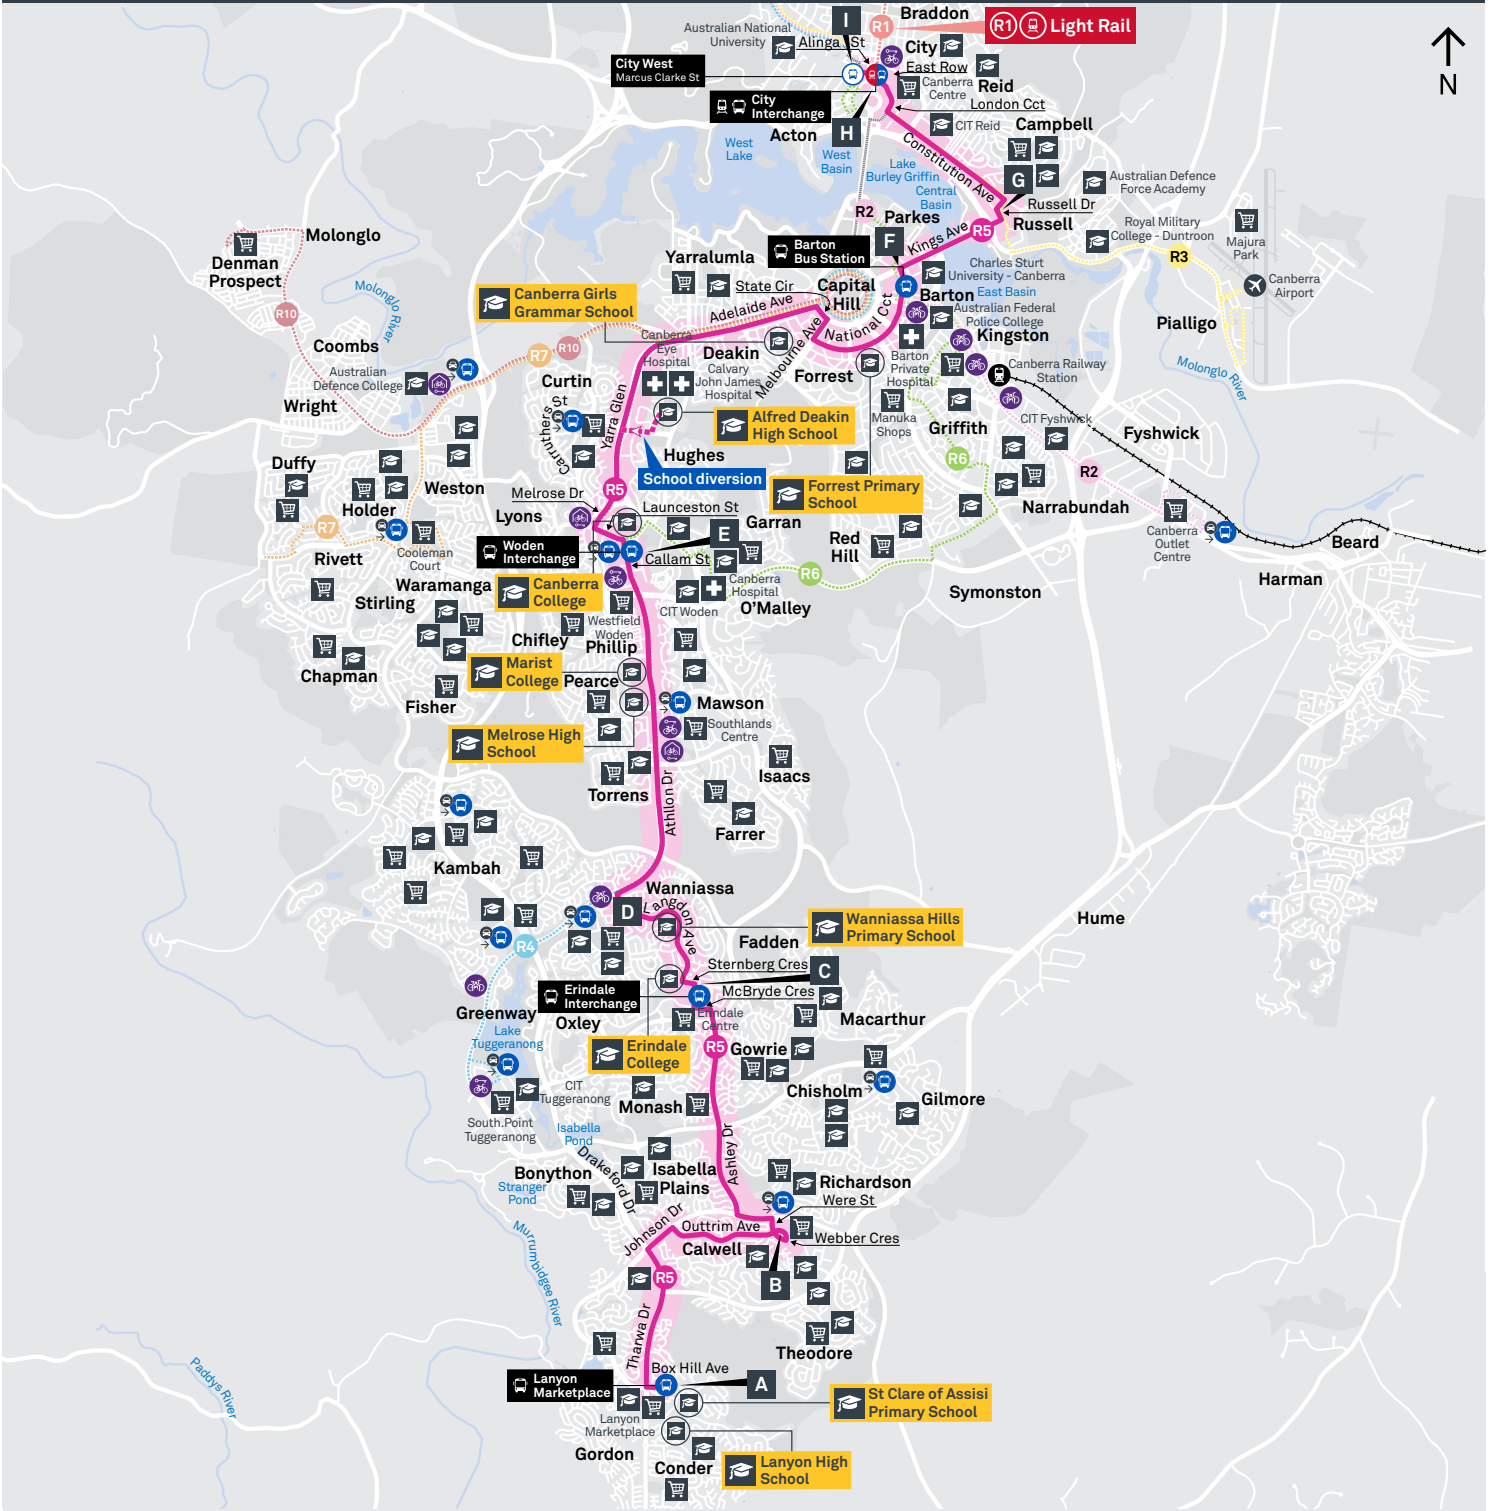

Summary of bus services

Route	AM	PM	Suburbs/Areas Served	Other information
* R5	✓	✓	City West, City Interchange, Russell, Barton, Forrest, Woden Bus Station, Wanniasa, Erindale Bus Station, Calwell, Lanyon Marketplace	
72	✓	✓	Tuggeranong Bus Station, Oxley, Wanniasa, Erindale Bus Station, Monash	
73	✓	✓	Tuggeranong Bus Station, Monash, Erindale Bus Station, Wanniasa, Oxley	
* 74	✓	✓	Tuggeranong Bus Station, Erindale Bus Station, Fadden, Macarthur, Chisholm, Gilmore, Richardson	
* 75	✓	✓	Tuggeranong Bus Station, Richardson, Gilmore, Chisholm, Macarthur, Fadden, Erindale Bus Station, Fadden	
76	✓	✓	Tuggeranong Bus Station, Wanniasa, Erindale Bus Station, Gowrie, Macarthur, Chisholm, Richardson, Calwell	
* 77	✓	✓	Tuggeranong Bus Station, Monash, Gowrie, Erindale Bus Station	

**CANBERRA
IS BETTER
CONNECTED**

transport.act.gov.au

ACT
Government

**Transport
Canberra**

CHISHOLM LOOP

via Erindale and Richardson

ROUTE MAP

- Bus route
- Bus station
- Mode interchange
- Educational institution
- Hospital
- Bicycle lockers
- Park and Ride
- R4 RAPID route
- Bus terminus
- 74 Route number
- Shopping centre
- Bicycle rails
- Bicycle cage

CANBERRA
IS BETTER
CONNECTED

transport.act.gov.au

ERINDALE TO TUGGERANONG via Gowrie and Monash

ROUTE MAP

- Bus route
- Bus station
- Mode interchange
- Educational institution
- Hospital
- Bicycle lockers
- Park and Ride
- R4 RAPID route
- Bus terminus
- Route number
- Shopping centre
- Bicycle rails
- Bicycle cage

**CANBERRA
IS BETTER
CONNECTED**

transport.act.gov.au

ACT
Government

**Transport
Canberra**

LANYON TO CITY

via Erindale and Russell

ROUTE MAP

- RAPID** route
- Bus station
- Mode interchange
- Educational institution
- Hospital
- Bicycle lockers
- Park and Ride
- Other **RAPID** route
- Bus terminus
- Route number
- Shopping centre
- Bicycle rails
- Bicycle cage