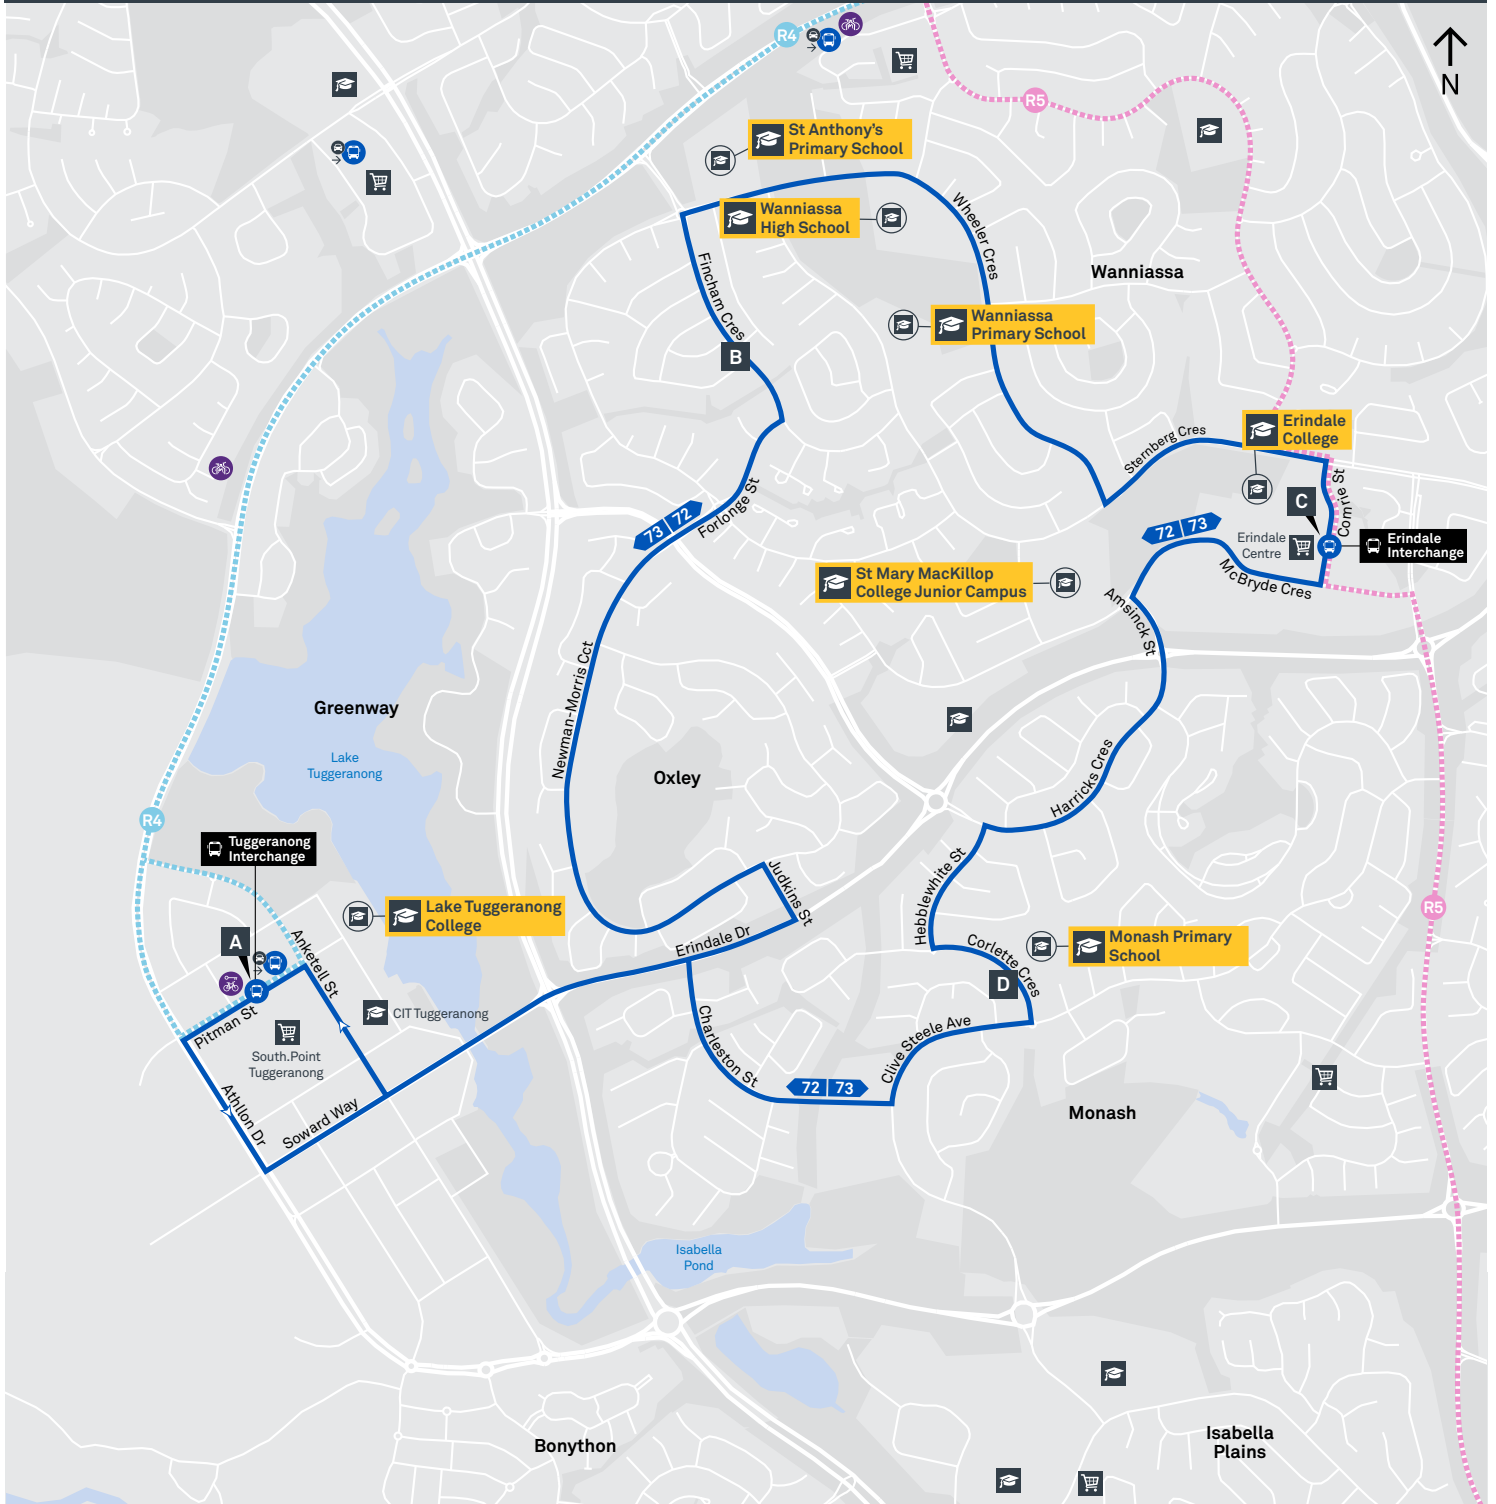

Summary of bus services

Route	AM	PM	Suburbs/Areas Served	Other information
* R5	✓	✓	City West, City Interchange, Russell, Barton, Forrest, Woden Bus Station, Wanniasa, Erindale Bus Station, Calwell, Lanyon Marketplace	
72	✓	✓	Tuggeranong Bus Station, Oxley, Wanniasa, Erindale Bus Station, Monash	
73	✓	✓	Tuggeranong Bus Station, Monash, Erindale Bus Station, Wanniasa, Oxley	
* 74	✓	✓	Tuggeranong Bus Station, Erindale Bus Station, Fadden, Macarthur, Chisholm, Gilmore, Richardson	
* 75	✓	✓	Tuggeranong Bus Station, Richardson, Gilmore, Chisholm, Macarthur, Fadden, Erindale Bus Station, Fadden	
76	✓	✓	Tuggeranong Bus Station, Wanniasa, Erindale Bus Station, Gowrie, Macarthur, Chisholm, Richardson, Calwell	
* 77	✓	✓	Tuggeranong Bus Station, Monash, Gowrie, Erindale Bus Station	

* These services can be accessed from **Erindale Bus Station**. Plan your trip using the Journey Planner or Timetables on transport.act.gov.au

TG19027

CANBERRA
IS BETTER
CONNECTED

transport.act.gov.au

TTC Transport
Canberra

ERINDALE LOOP via Oxley and Monash

ROUTE MAP

- Bus route
- Bus station
- Mode interchange
- Educational institution
- Hospital
- Bicycle lockers
- Bicycle cage
- R4 RAPID route
- Bus terminus
- 72 Route number
- Shopping centre
- Bicycle rails
- Park and Ride

**CANBERRA
IS BETTER
CONNECTED**

transport.act.gov.au

ACT
Government

**Transport
Canberra**

CHISHOLM LOOP

via Erindale and Richardson

ROUTE MAP

- Bus route
- Bus station
- Mode interchange
- Educational institution
- Hospital
- Bicycle lockers
- Park and Ride
- R4 RAPID route
- Bus terminus
- 74 Route number
- Shopping centre
- Bicycle rails
- Bicycle cage