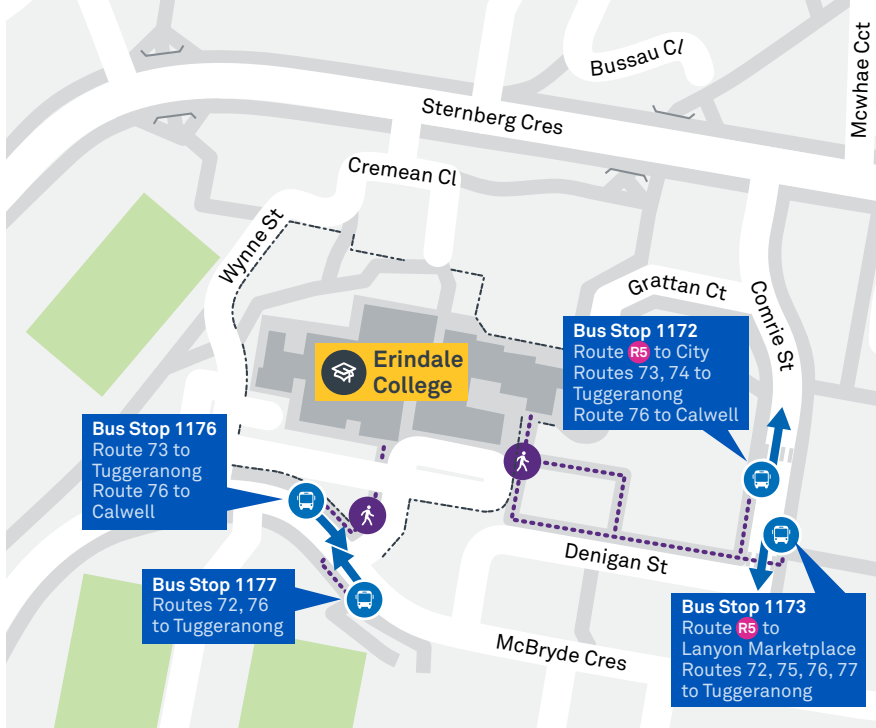

ERINDALE COLLEGE

Plan your trip with the TC Journey planner! Visit transport.act.gov.au for details

Local area map

School start

🕒 8:45 am

School finish

🕒 3:30 pm

Bus stop location

72

Regular route number

R5

RAPID route number

Walking route

Local area map provides indicative walking paths only. This map is designed to represent local public transport options in the area and is not to scale

Summary of bus services

Route	AM	PM	Suburbs/Areas Served	Other information
* R5	✓	✓	City West, City Interchange, Russell, Barton, Forrest, Woden Bus Station, Wanniasa, Erindale Bus Station, Calwell, Lanyon Marketplace	
72	✓	✓	Tuggeranong Bus Station, Oxley, Wanniasa, Erindale Bus Station, Monash	
73	✓	✓	Tuggeranong Bus Station, Monash, Erindale Bus Station, Wanniasa, Oxley	
* 74	✓	✓	Tuggeranong Bus Station, Erindale Bus Station, Fadden, Macarthur, Chisholm, Gilmore, Richardson	
* 75	✓	✓	Tuggeranong Bus Station, Richardson, Gilmore, Chisholm, Macarthur, Fadden, Erindale Bus Station, Fadden	
76	✓	✓	Tuggeranong Bus Station, Wanniasa, Erindale Bus Station, Gowrie, Macarthur, Chisholm, Richardson, Calwell	
* 77	✓	✓	Tuggeranong Bus Station, Monash, Gowrie, Erindale Bus Station	

* These services can be accessed from **Erindale Bus Station**. Plan your trip using the Journey Planner or Timetables on transport.act.gov.au

TG19027

CANBERRA
IS BETTER
CONNECTED

transport.act.gov.au

TTC Transport
Canberra