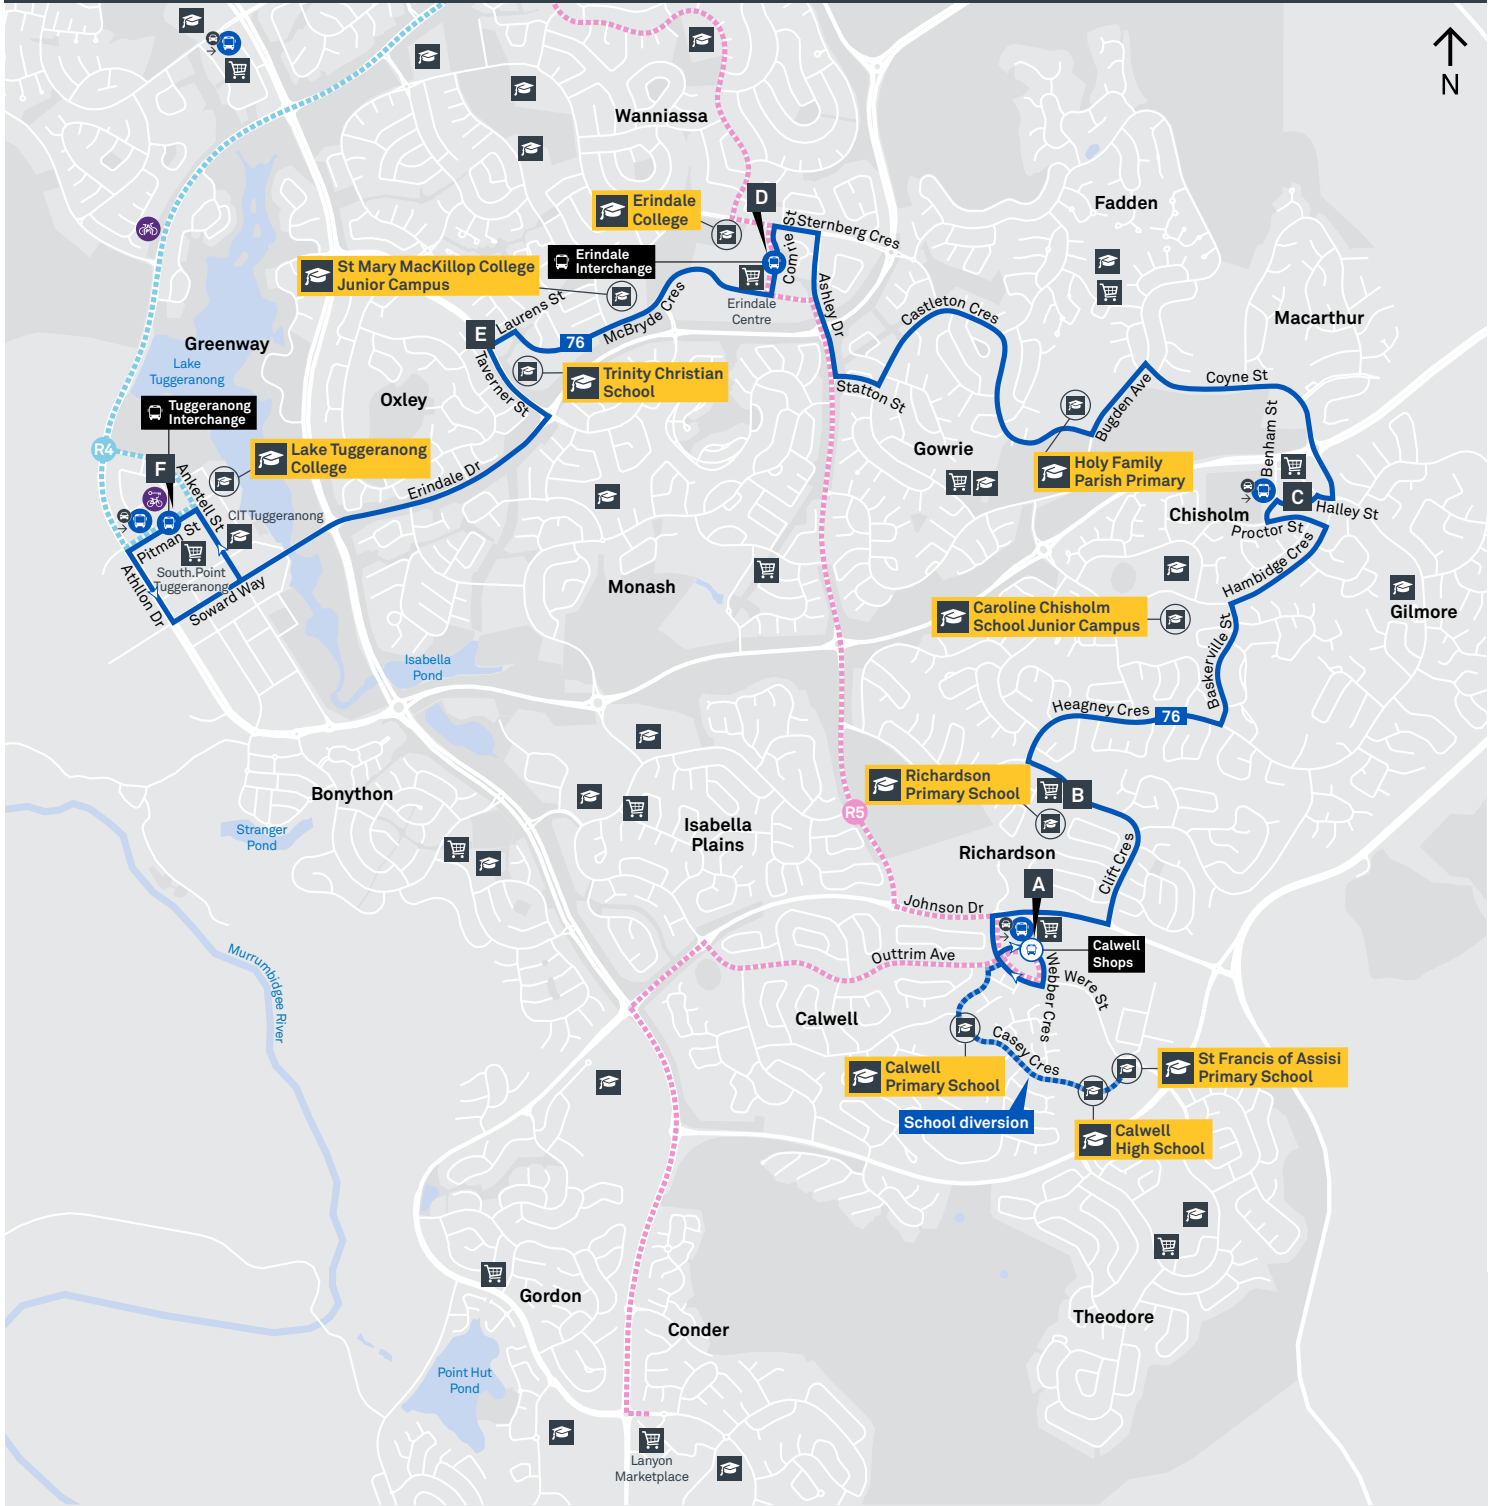

**CANBERRA
IS BETTER
CONNECTED**

transport.act.gov.au

ACT
Government

**Transport
Canberra**

CHISHOLM LOOP

via Erindale and Richardson

ROUTE MAP

- Bus route
- Bus station
- Mode interchange
- Educational institution
- Hospital
- Bicycle lockers
- Park and Ride
- R4 RAPID route
- Bus terminus
- 74 Route number
- Shopping centre
- Bicycle rails
- Bicycle cage

CANBERRA
IS BETTER
CONNECTED

transport.act.gov.au

ACT
Government

Transport
Canberra

CALWELL TO TUGGERANONG via Chisholm and Erindale

ROUTE MAP

- Bus route
- Bus station
- Mode interchange
- Educational institution
- Hospital
- Bicycle lockers
- Park and Ride
- R4 RAPID route
- Bus terminus
- 76 Route number
- Shopping centre
- Bicycle rails
- Bicycle cage

CANBERRA
IS BETTER
CONNECTED

transport.act.gov.au

ERINDALE TO TUGGERANONG via Gowrie and Monash

ROUTE MAP

- Bus route
- Bus station
- Mode interchange
- Educational institution
- Hospital
- Bicycle lockers
- Park and Ride
- R4 RAPID route
- Bus terminus
- Route number
- Shopping centre
- Bicycle rails
- Bicycle cage

**CANBERRA
IS BETTER
CONNECTED**

transport.act.gov.au

ACT
Government

**Transport
Canberra**

LANYON TO CITY

via Erindale and Russell

ROUTE MAP

- RAPID** route
- Bus station
- Mode interchange
- Educational institution
- Hospital
- Bicycle lockers
- Park and Ride
- Other **RAPID** route
- Bus terminus
- Route number
- Shopping centre
- Bicycle rails
- Bicycle cage