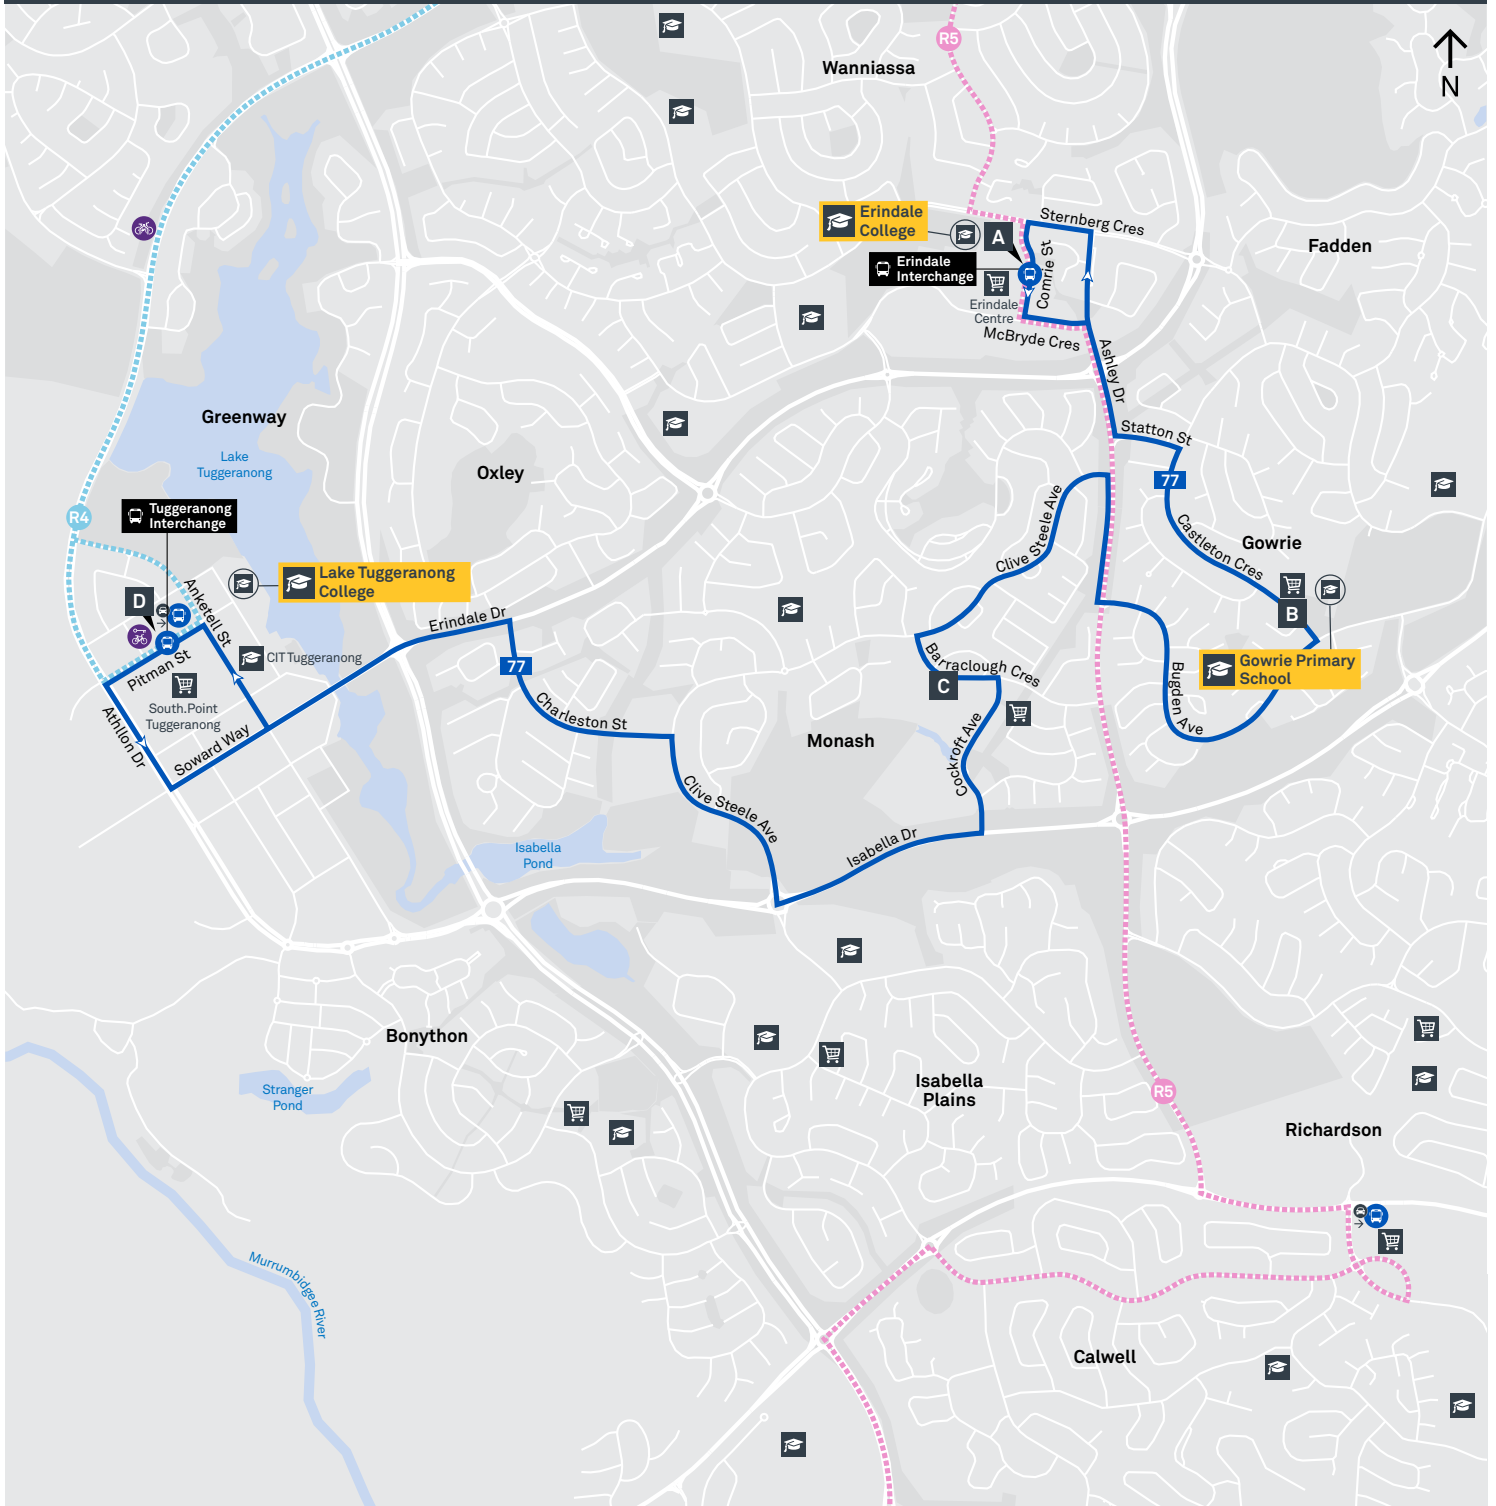

Summary of bus services

Route	AM	PM	Suburbs/Areas Served	Other information
* R5	✓	✓	City West, City Interchange, Russell, Barton, Forrest, Woden Bus Station, Wanniasa, Erindale Bus Station, Calwell, Lanyon Marketplace	
72	✓	✓	Tuggeranong Bus Station, Oxley, Wanniasa, Erindale Bus Station, Monash	
73	✓	✓	Tuggeranong Bus Station, Monash, Erindale Bus Station, Wanniasa, Oxley	
* 74	✓	✓	Tuggeranong Bus Station, Erindale Bus Station, Fadden, Macarthur, Chisholm, Gilmore, Richardson	
* 75	✓	✓	Tuggeranong Bus Station, Richardson, Gilmore, Chisholm, Macarthur, Fadden, Erindale Bus Station, Fadden	
76	✓	✓	Tuggeranong Bus Station, Wanniasa, Erindale Bus Station, Gowrie, Macarthur, Chisholm, Richardson, Calwell	
* 77	✓	✓	Tuggeranong Bus Station, Monash, Gowrie, Erindale Bus Station	

ERINDALE LOOP via Oxley and Monash

ROUTE MAP

- Bus route
- Bus station
- Mode interchange
- Educational institution
- Hospital
- Bicycle lockers
- Bicycle cage
- R4 RAPID route
- Bus terminus
- 72 Route number
- Shopping centre
- Bicycle rails
- Park and Ride

CANBERRA
IS BETTER
CONNECTED

transport.act.gov.au

ERINDALE TO TUGGERANONG via Gowrie and Monash

ROUTE MAP

- Bus route
- Bus station
- Mode interchange
- Educational institution
- Hospital
- Bicycle lockers
- Park and Ride
- R4 RAPID route
- Bus terminus
- Route number
- Shopping centre
- Bicycle rails
- Bicycle cage

**CANBERRA
IS BETTER
CONNECTED**

transport.act.gov.au

ACT
Government

**Transport
Canberra**

LANYON TO CITY

via Erindale and Russell

ROUTE MAP

- RAPID** route
- Bus station
- Mode interchange
- Educational institution
- Hospital
- Bicycle lockers
- Park and Ride
- Other **RAPID** route
- Bus terminus
- Route number
- Shopping centre
- Bicycle rails
- Bicycle cage