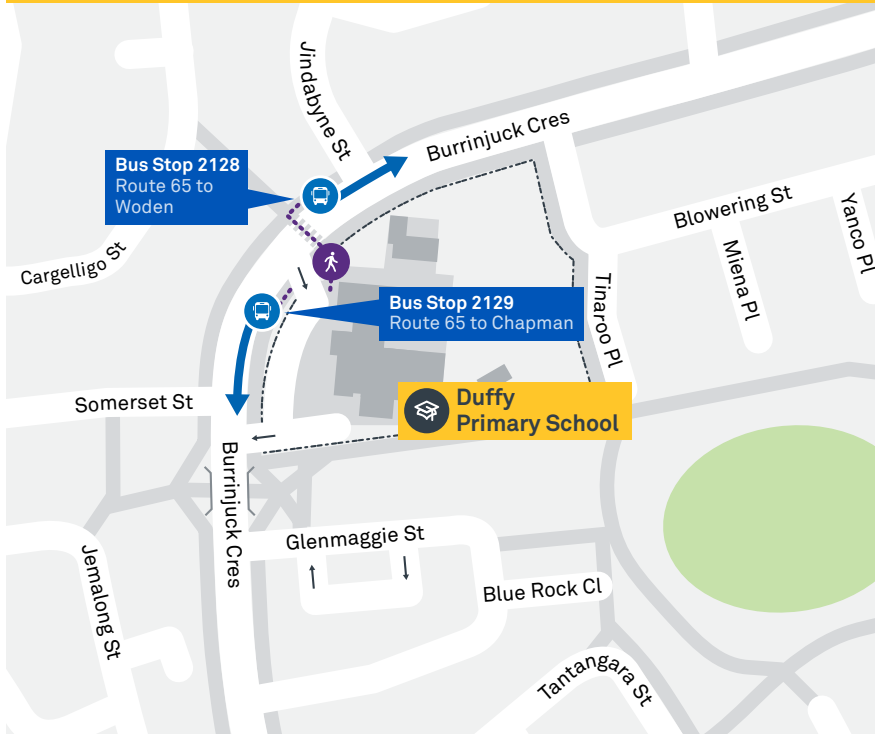

DUFFY PRIMARY SCHOOL

Plan your trip with the TC Journey planner! Visit transport.act.gov.au for details

Local area map

School start

🕒 9:00 am

School finish

🕒 3:00 pm

Bus stop location

65

Regular route number

Walking route

Local area map provides indicative walking paths only. This map is designed to represent local public transport options in the area and is not to scale

Summary of bus services

Route	AM	PM	Suburbs/Areas Served	Other information
65	✓	✓	Woden Bus Station, Phillip, Weston, Cooleman Court, Holder, Duffy	

CANBERRA
IS BETTER
CONNECTED

transport.act.gov.au

TTC Transport
Canberra

TG19027