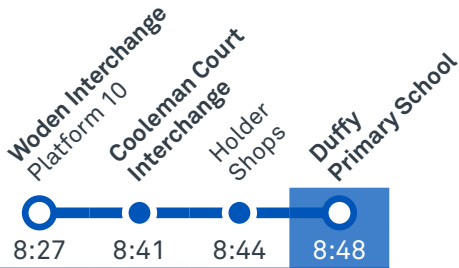

DUFFY PRIMARY SCHOOL

Plan your trip with the TC Journey planner! Visit transport.act.gov.au for details

Morning regular services

Other times available. Visit transport.act.gov.au

65

From Woden

65

From Weston Creek Terminus

CANBERRA
IS BETTER
CONNECTED

transport.act.gov.au

TTC Transport
Canberra

TG19027

DUFFY PRIMARY SCHOOL

Plan your trip with the TC Journey planner! Visit transport.act.gov.au for details

Afternoon regular services

via Duffy and Coleman Court

ROUTE MAP

- Bus route
- Bus station
- Mode interchange
- Educational institution
- Hospital
- Bicycle lockers
- Park and Ride
- R4 RAPID route
- Bus terminus
- 65 Route number
- Shopping centre
- Bicycle rails
- Bicycle cage