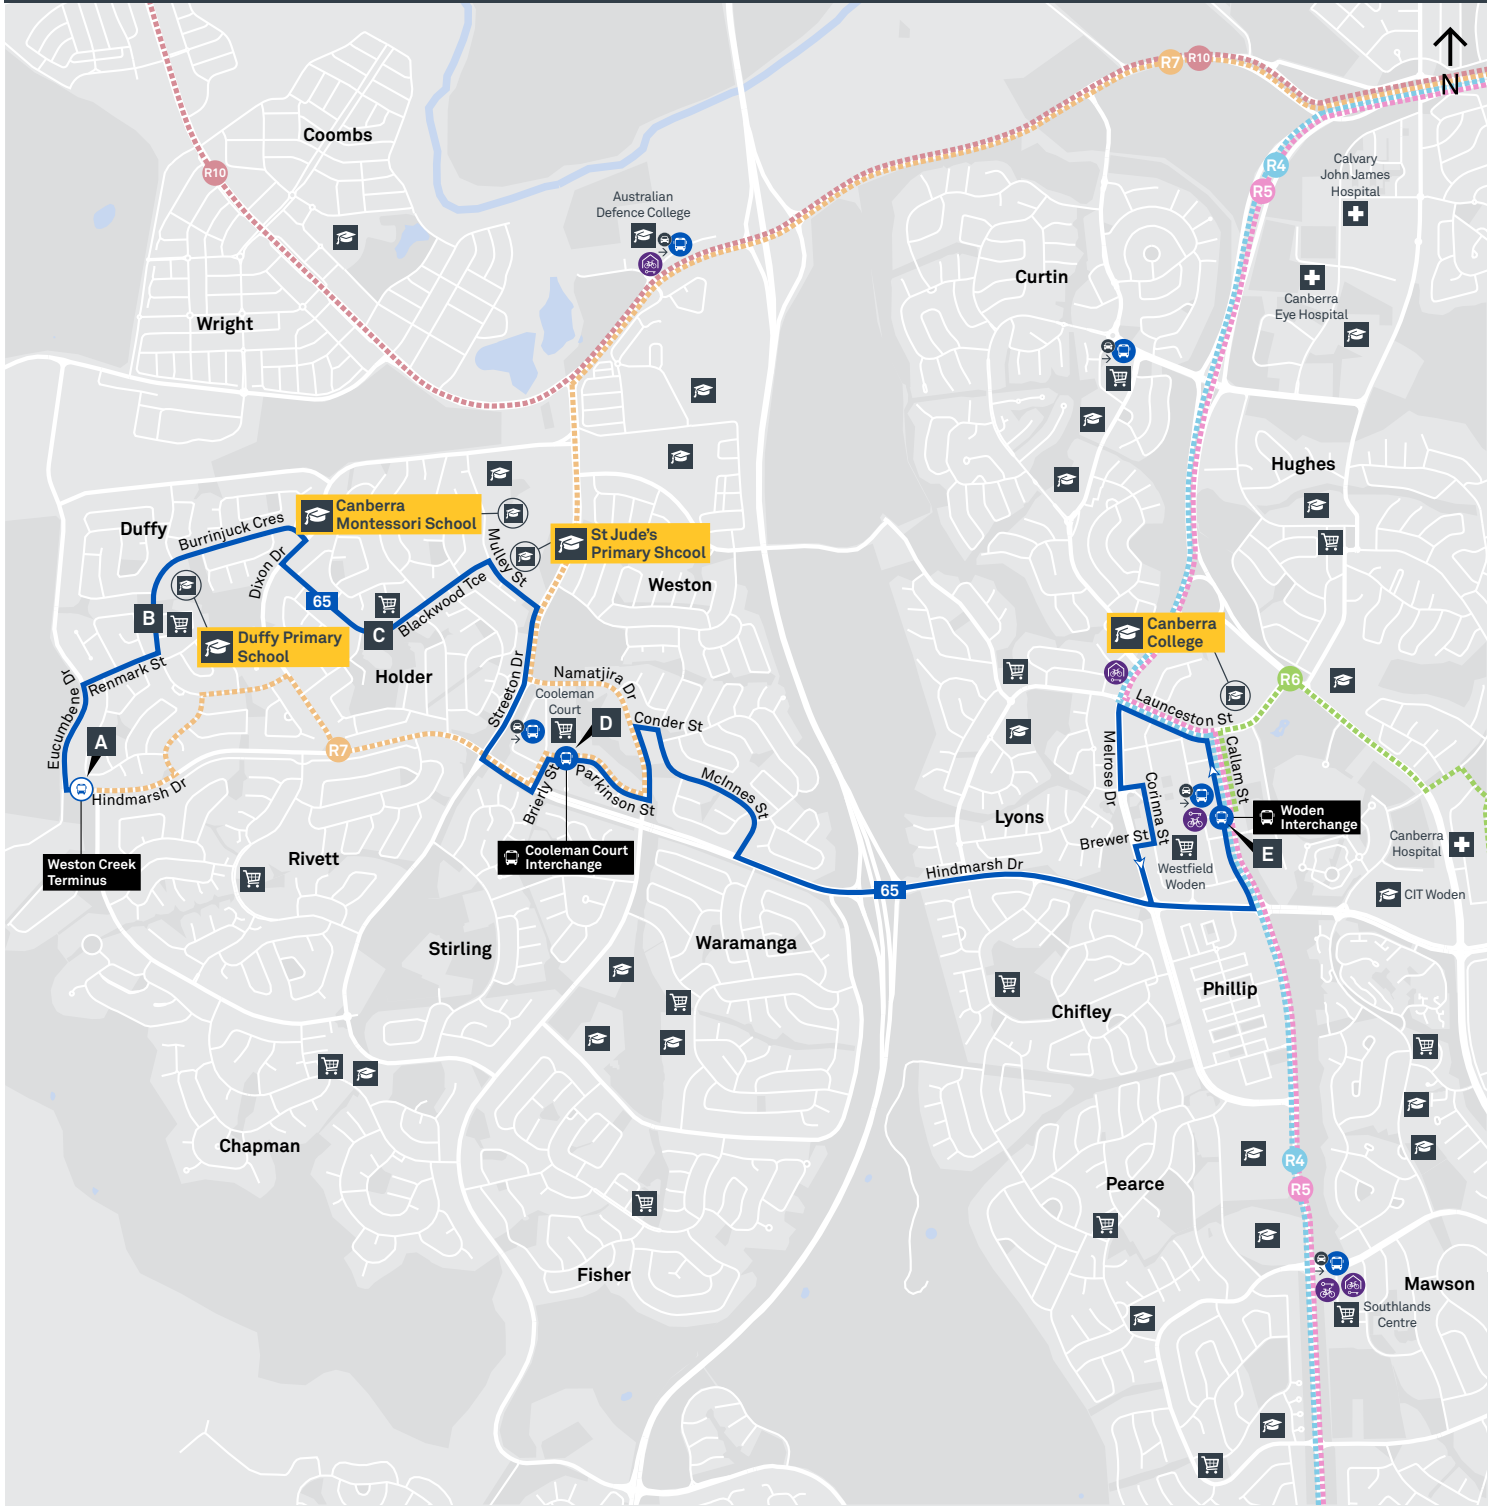

Route	AM	PM	Suburbs/Areas Served	Other information
65	✓	✓	Woden Bus Station, Phillip, Weston, Cooleman Court, Holder, Duffy	

CANBERRA
IS BETTER
CONNECTED

transport.act.gov.au

TTC Transport
Canberra

TG19027

DUFFY PRIMARY SCHOOL

Plan your trip with the TC Journey planner! Visit transport.act.gov.au for details

Morning regular services

Other times available. Visit transport.act.gov.au

65

From Woden

65

From Weston Creek Terminus

Other times available. Visit transport.act.gov.au

65 To Weston Creek Terminus

65 To Woden

CANBERRA
IS BETTER
CONNECTED

transport.act.gov.au

TTC Transport
Canberra

TG19027

WESTON CREEK TO WODEN

via Duffy and Coleman Court

ROUTE MAP

- Bus route
- Bus station
- Mode interchange
- Educational institution
- Hospital
- Bicycle lockers
- Park and Ride
- R4 RAPID route
- Bus terminus
- 65 Route number
- Shopping centre
- Bicycle rails
- Bicycle cage