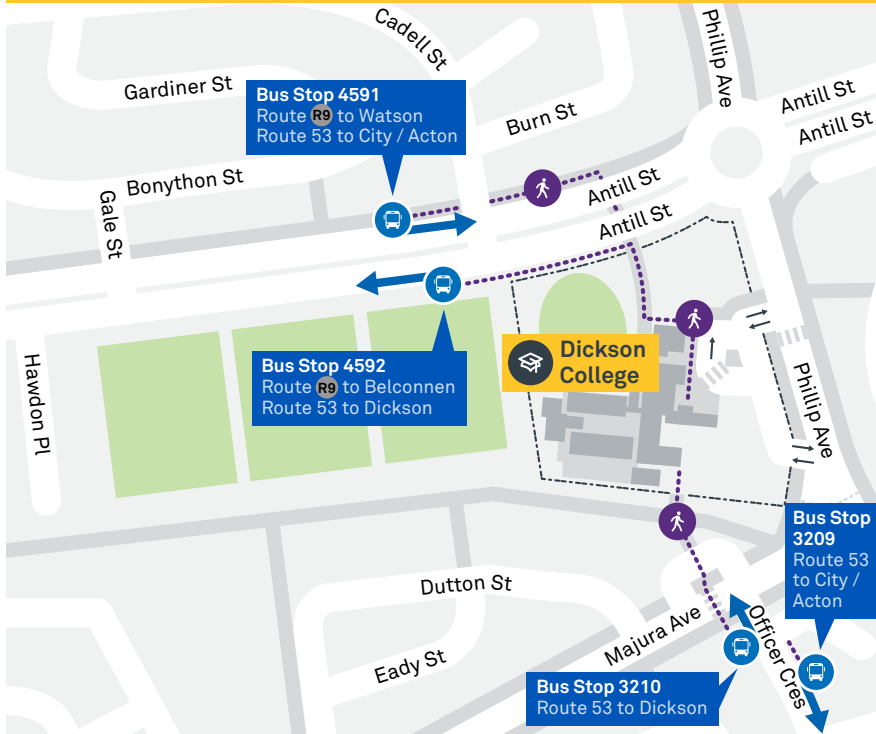

DICKSON COLLEGE

Plan your trip with the TC Journey planner! Visit transport.act.gov.au for details

Local area map

School start

🕒 8:50 am

School finish

🕒 4:00 pm

Bus stop location

53

Regular route number

R9

RAPID route number

Walking route

Local area map provides indicative walking paths only. This map is designed to represent local public transport options in the area and is not to scale

Summary of bus services

Route	AM	PM	Suburbs/Areas Served	Other information
R9	✓	✓	Belconnen Bus Stations, Bruce, Dickson Interchange, Watson	
53	✓	✓	Dickson, Dickson Bus Station, Hackett, Ainslie, City Interchange, Acton	

CANBERRA
IS BETTER
CONNECTED

transport.act.gov.au

TTC Transport
Canberra

TG19027