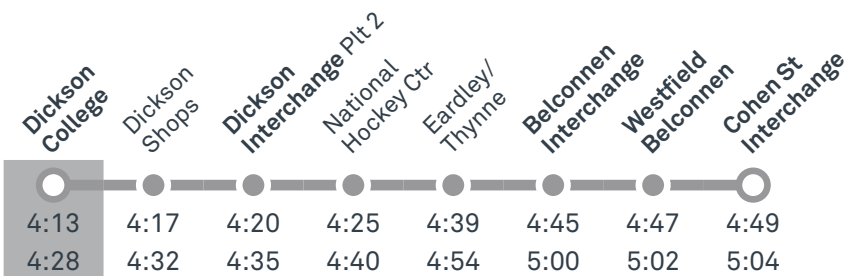

transport.act.gov.au

TTC Transport
Canberra

DICKSON COLLEGE

Plan your trip with the TC Journey planner! Visit transport.act.gov.au for details

Afternoon regular services

Other times available. Visit transport.act.gov.au

53 To National Museum

53 To Dickson

Afternoon *RAPID* services

Other times available. Visit transport.act.gov.au

R9 To Watson

R9 To Belconnen

TG19027

CANBERRA IS BETTER CONNECTED

transport.act.gov.au

TTC Transport Canberra

DICKSON TO MUSEUM via Hackett and Ainslie

53

ROUTE MAP

- Bus route
- Bus station
- Mode interchange
- Educational institution
- Hospital
- Bicycle lockers
- Park and Ride
- R2 RAPID route
- Bus terminus
- 53 Route number
- Shopping centre
- Bicycle rails
- Bicycle cage