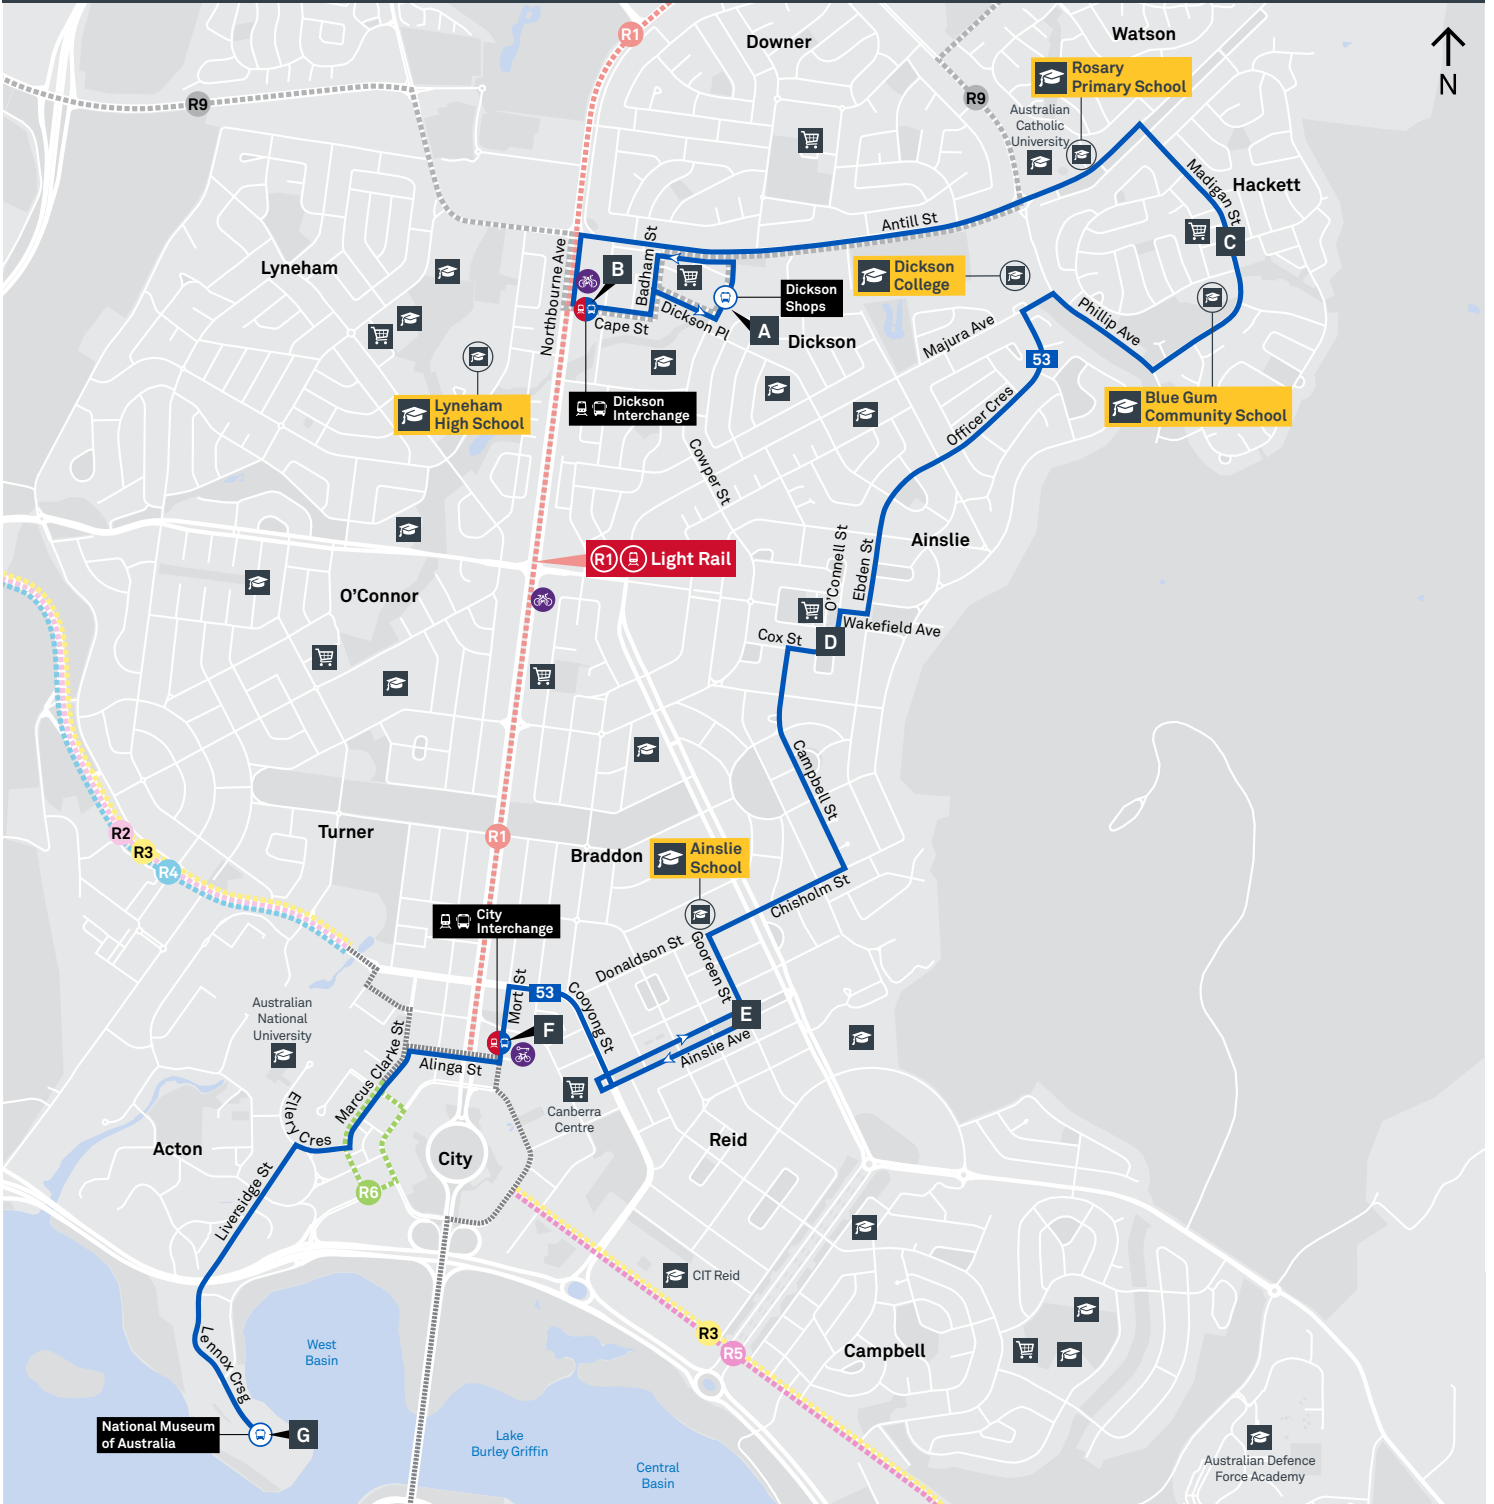

Summary of bus services

Route	AM	PM	Suburbs/Areas Served	Other information
R9	✓	✓	Belconnen Bus Stations, Bruce, Dickson Interchange, Watson	
53	✓	✓	Dickson, Dickson Bus Station, Hackett, Ainslie, City Interchange, Acton	

53 To National Museum

53 To Dickson

Afternoon *RAPID* services

Other times available. Visit transport.act.gov.au

R9 To Watson

R9 To Belconnen

TG19027

CANBERRA IS BETTER CONNECTED

transport.act.gov.au

TTC Transport Canberra

DICKSON TO MUSEUM via Hackett and Ainslie

53

ROUTE MAP

- Bus route
- Bus station
- Mode interchange
- Educational institution
- Hospital
- Bicycle lockers
- Park and Ride
- R2 RAPID route
- Bus terminus
- 53 Route number
- Shopping centre
- Bicycle rails
- Bicycle cage

**CANBERRA
IS BETTER
CONNECTED**

transport.act.gov.au

ACT
Government

**Transport
Canberra**

BELCONNEN TO WATSON

via Bruce and Dickson

ROUTE MAP

- RAPID** route
- Bus station
- Mode interchange
- Educational institution
- Hospital
- Bicycle lockers
- Park and Ride
- R2** Other **RAPID** route
- Bus terminus
- R9** Route number
- Shopping centre
- Bicycle rails
- Bicycle cage