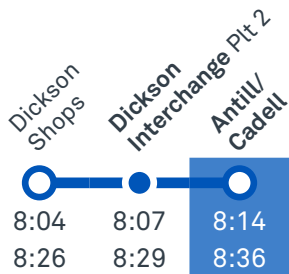

CANBERRA
IS BETTER
CONNECTED

transport.act.gov.au

TTC Transport
Canberra

TG19027

DICKSON COLLEGE

Plan your trip with the TC Journey planner! Visit transport.act.gov.au for details

Morning regular services

Other times available. Visit transport.act.gov.au

53 From Dickson

53 From National Museum

Morning *RAPID* services

Other times available. Visit transport.act.gov.au

R9 From Belconnen

R9 From Watson

TG19027

CANBERRA
IS BETTER
CONNECTED

transport.act.gov.au

TTC Transport
Canberra

DICKSON COLLEGE

Plan your trip with the TC Journey planner! Visit transport.act.gov.au for details

Afternoon regular services

Other times available. Visit transport.act.gov.au

transport.act.gov.au

TTC Transport Canberra

DICKSON TO MUSEUM via Hackett and Ainslie

53

ROUTE MAP

- Bus route
- Bus station
- Mode interchange
- Educational institution
- Hospital
- Bicycle lockers
- Park and Ride
- R2 RAPID route
- Bus terminus
- 53 Route number
- Shopping centre
- Bicycle rails
- Bicycle cage