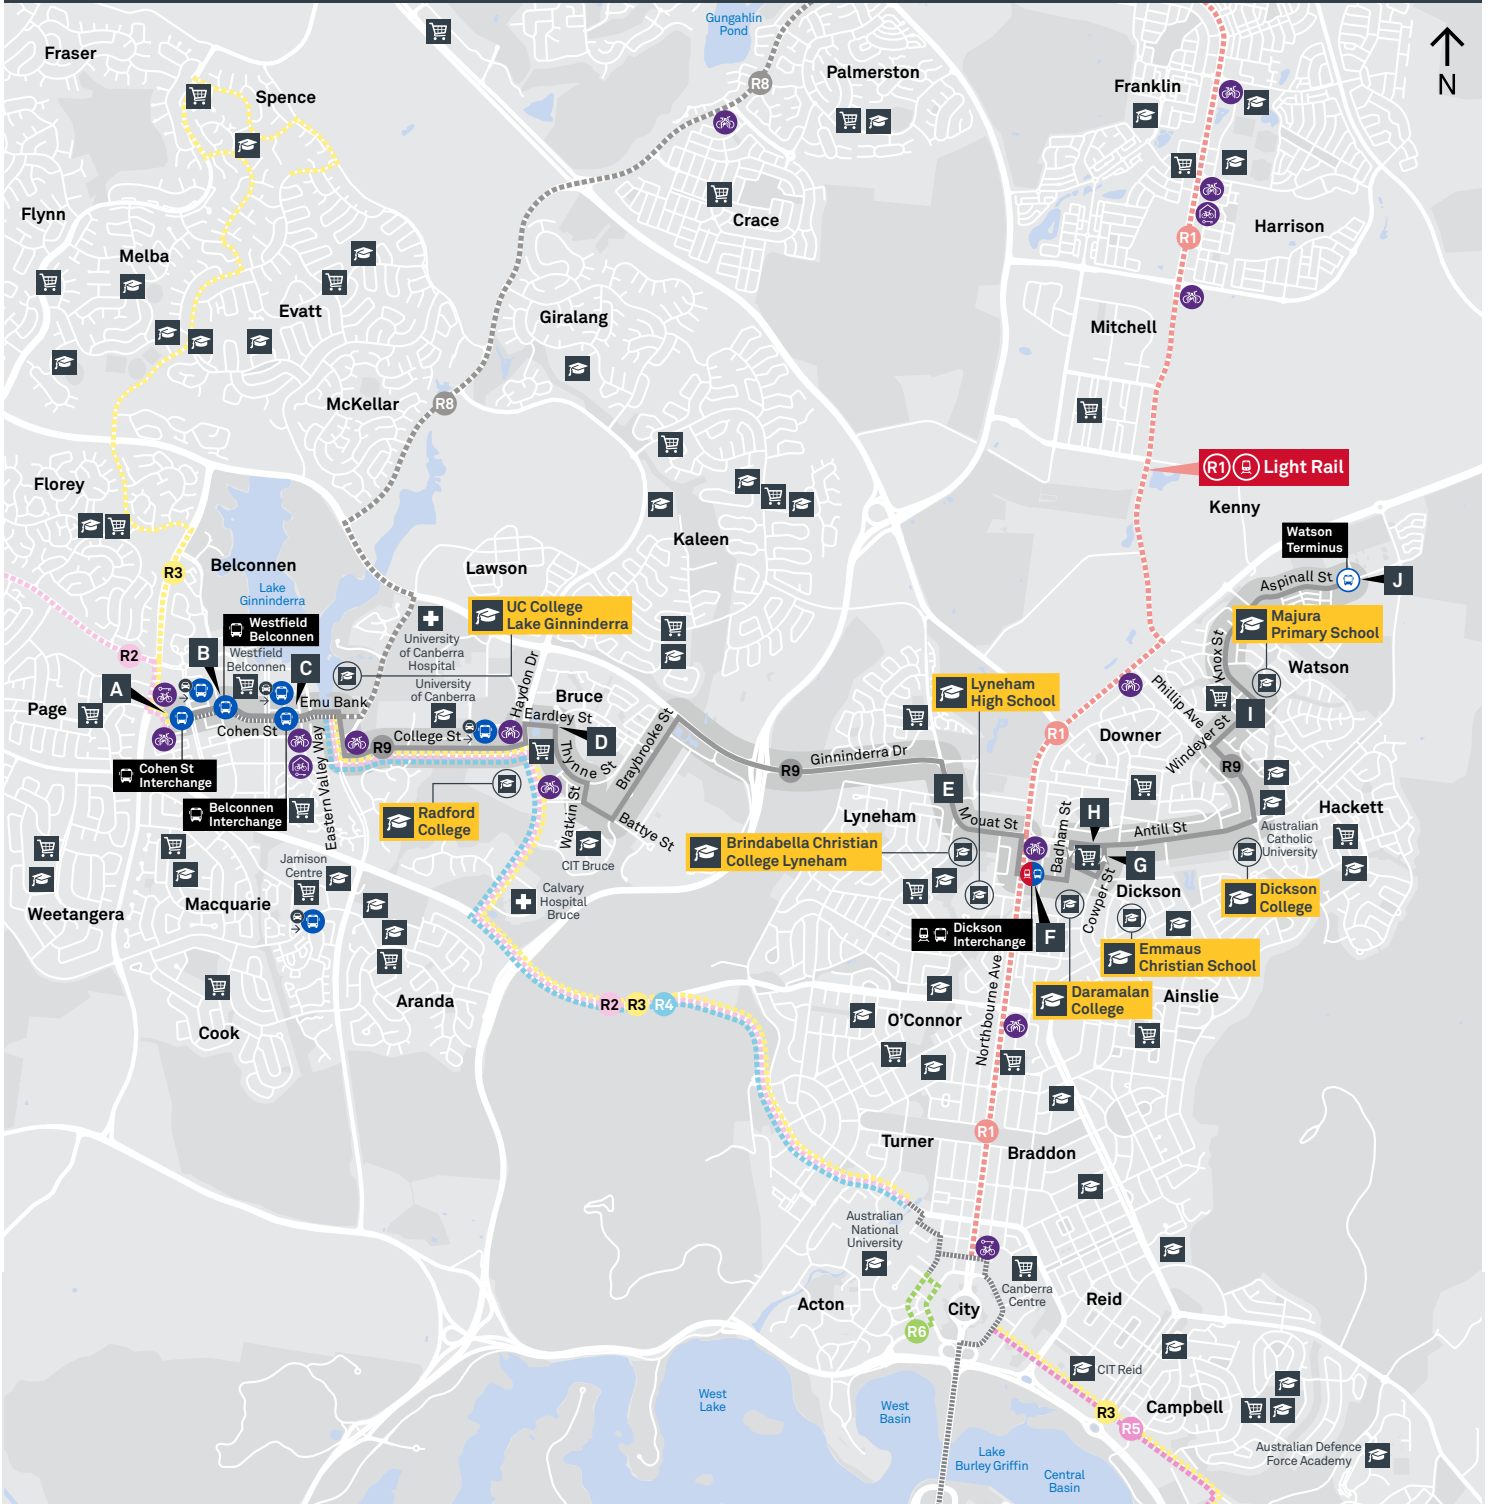

Summary of bus services

Route	AM	PM	Suburbs/Areas Served	Other information
R9	✓	✓	Belconnen Bus Stations, Bruce, Dickson Interchange, Watson	
53	✓	✓	Dickson, Dickson Bus Station, Hackett, Ainslie, City Interchange, Acton	

53 To National Museum

53 To Dickson

Afternoon *RAPID* services

Other times available. Visit transport.act.gov.au

R9 To Watson

R9 To Belconnen

TG19027

CANBERRA IS BETTER CONNECTED

transport.act.gov.au

TTC Transport Canberra

DICKSON TO MUSEUM via Hackett and Ainslie

53

ROUTE MAP

- Bus route
- Bus station
- Mode interchange
- Educational institution
- Hospital
- Bicycle lockers
- Park and Ride
- R2 RAPID route
- Bus terminus
- 53 Route number
- Shopping centre
- Bicycle rails
- Bicycle cage

**CANBERRA
IS BETTER
CONNECTED**

transport.act.gov.au

ACT
Government

**Transport
Canberra**

BELCONNEN TO WATSON

via Bruce and Dickson

ROUTE MAP

- RAPID** route
- Bus station
- Mode interchange
- Educational institution
- Hospital
- Bicycle lockers
- Park and Ride
- R2** Other **RAPID** route
- Bus terminus
- R9** Route number
- Shopping centre
- Bicycle rails
- Bicycle cage