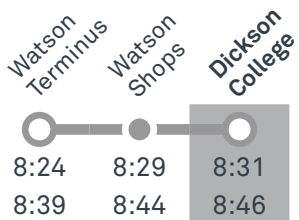

CANBERRA
IS BETTER
CONNECTED

transport.act.gov.au

TTC Transport
Canberra

TG19027

DICKSON COLLEGE

Plan your trip with the TC Journey planner! Visit transport.act.gov.au for details

Morning regular services

Other times available. Visit transport.act.gov.au

53 From Dickson

53 From National Museum

Morning *RAPID* services

Other times available. Visit transport.act.gov.au

R9 From Belconnen

R9 From Watson

TG19027

CANBERRA
IS BETTER
CONNECTED

transport.act.gov.au

TTC Transport
Canberra

DICKSON COLLEGE

Plan your trip with the TC Journey planner! Visit transport.act.gov.au for details

Afternoon regular services

Other times available. Visit transport.act.gov.au