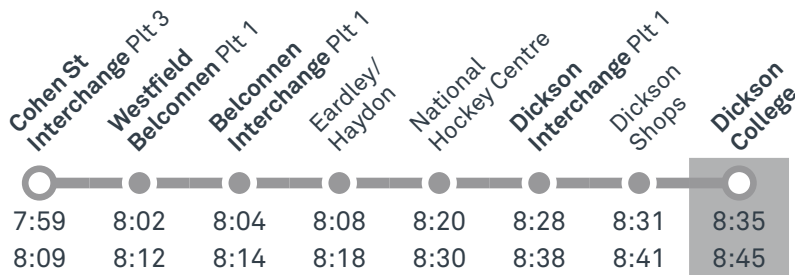

CANBERRA
IS BETTER
CONNECTED

transport.act.gov.au

TTC Transport
Canberra

TG19027

DICKSON COLLEGE

Plan your trip with the TC Journey planner! Visit transport.act.gov.au for details

Morning regular services

Other times available. Visit transport.act.gov.au

53 From Dickson

53 From National Museum

Morning *RAPID* services

Other times available. Visit transport.act.gov.au

R9 From Belconnen

R9 From Watson

TG19027

CANBERRA
IS BETTER
CONNECTED

transport.act.gov.au

TTC Transport
Canberra

DICKSON COLLEGE

Plan your trip with the TC Journey planner! Visit transport.act.gov.au for details

Afternoon regular services

Other times available. Visit transport.act.gov.au

transport.act.gov.au

TTC Transport Canberra

DICKSON TO MUSEUM via Hackett and Ainslie

53

ROUTE MAP

- Bus route
- Bus station
- Mode interchange
- Educational institution
- Hospital
- Bicycle lockers
- Park and Ride
- R2 RAPID route
- Bus terminus
- 53 Route number
- Shopping centre
- Bicycle rails
- Bicycle cage