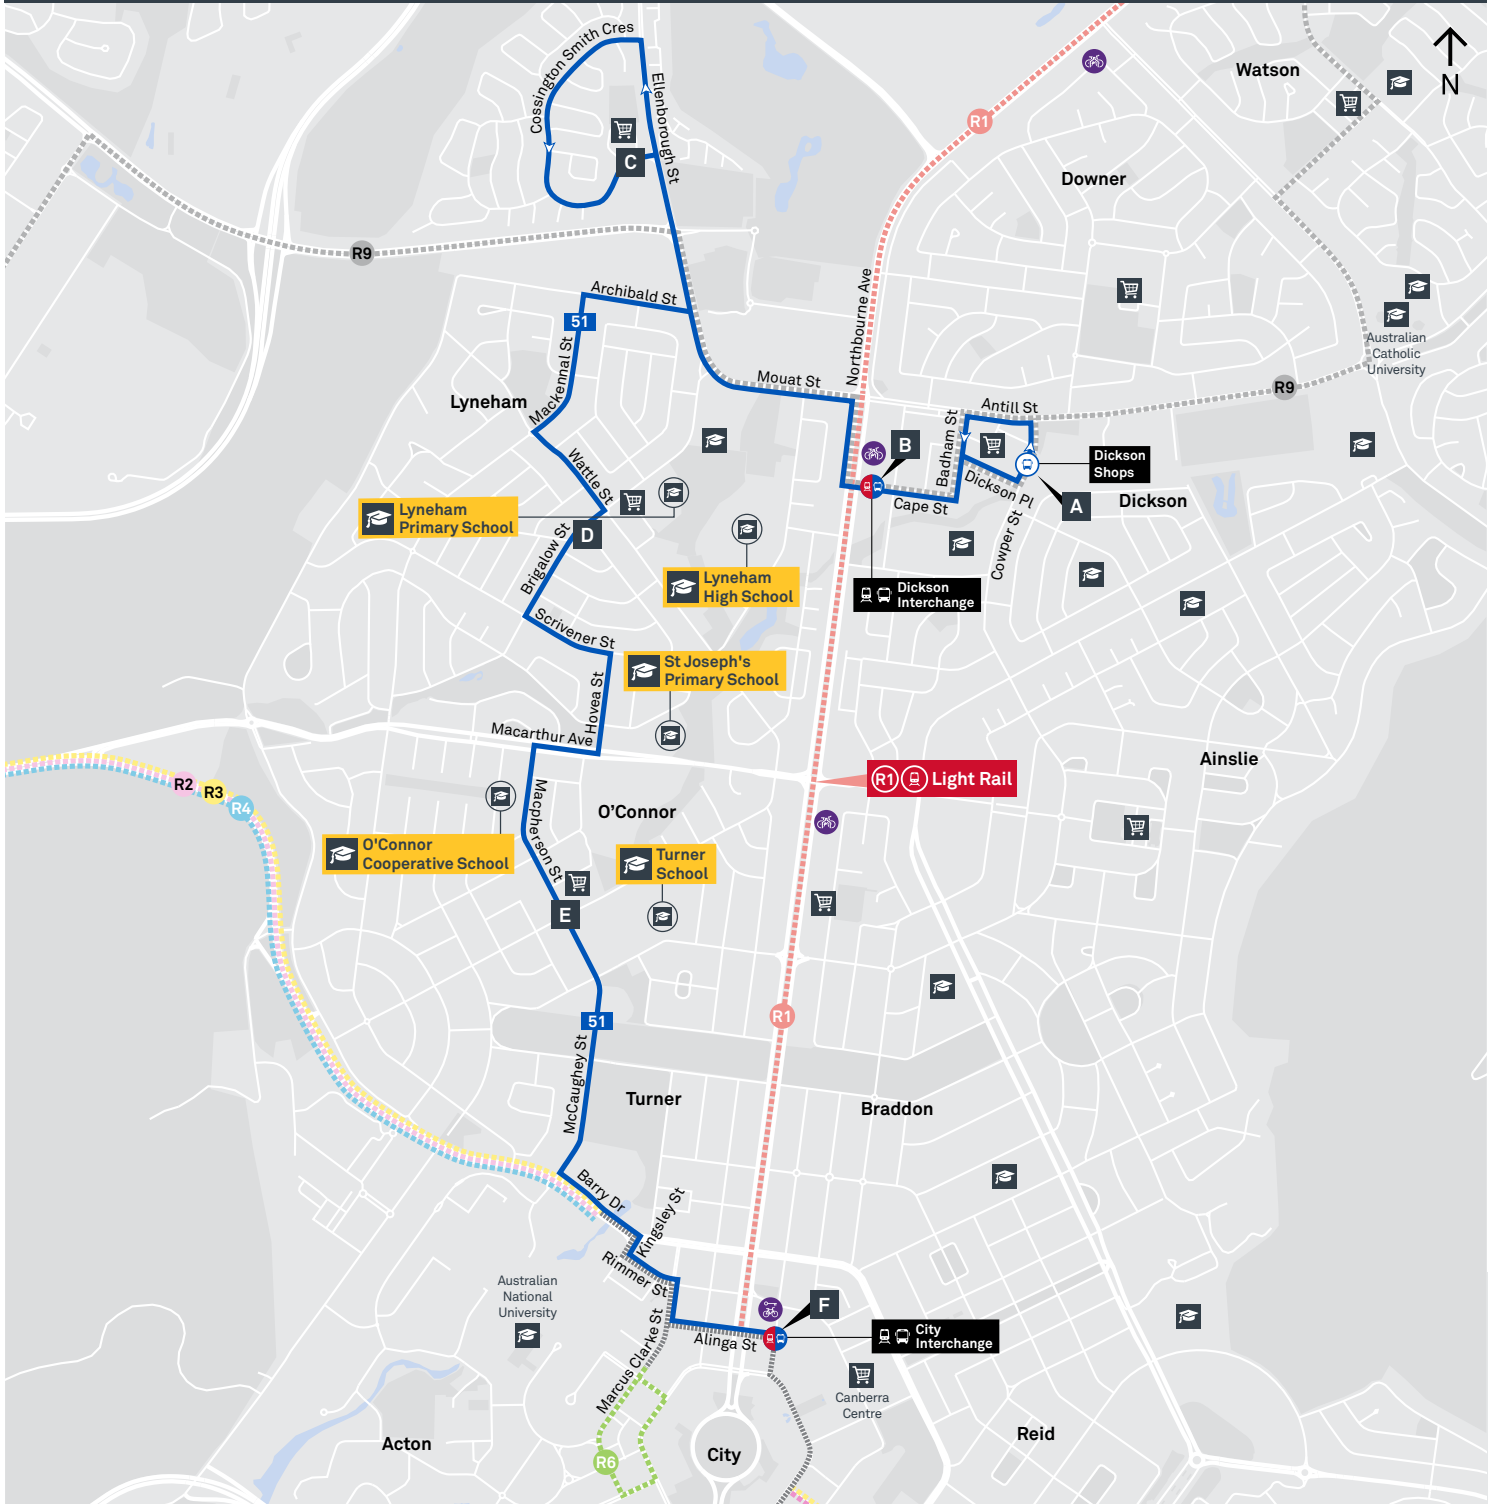

**CANBERRA
IS BETTER
CONNECTED**

transport.act.gov.au

WATSON TO CITY

via Dickson and Lyneham

ROUTE MAP

- Bus route
- Bus station
- Mode interchange
- Educational institution
- Hospital
- Bicycle lockers
- Park and Ride
- R2 RAPID route
- Bus terminus
- 50 Route number
- Shopping centre
- Bicycle rails
- Bicycle cage

CANBERRA IS BETTER CONNECTED

transport.act.gov.au

ACT Government

Transport Canberra

DICKSON TO CITY

via North Lyneham and O'Connor

ROUTE MAP

- Bus route
- Bus station
- Mode interchange
- Educational institution
- Hospital
- Bicycle lockers
- Bicycle cage
- R2 RAPID route
- Bus terminus
- 51 Route number
- Shopping centre
- Bicycle rails
- Park and Ride

CANBERRA IS BETTER CONNECTED

transport.act.gov.au

ACT
Government

Transport Canberra

DICKSON TO MUSEUM via Hackett and Ainslie

53

ROUTE MAP

- Bus route
- Bus station
- Mode interchange
- Educational institution
- Hospital
- Bicycle lockers
- Park and Ride
- R2 RAPID route
- Bus terminus
- 53 Route number
- Shopping centre
- Bicycle rails
- Bicycle cage

SCHOOL ROUTE 1024 (AM & PM)

CANBERRA
IS BETTER
CONNECTED

transport.act.gov.au

TTC Transport
Canberra

GUNGAHLIN TO CITY

via Dickson

Effective 27 April 2019

ROUTE MAP