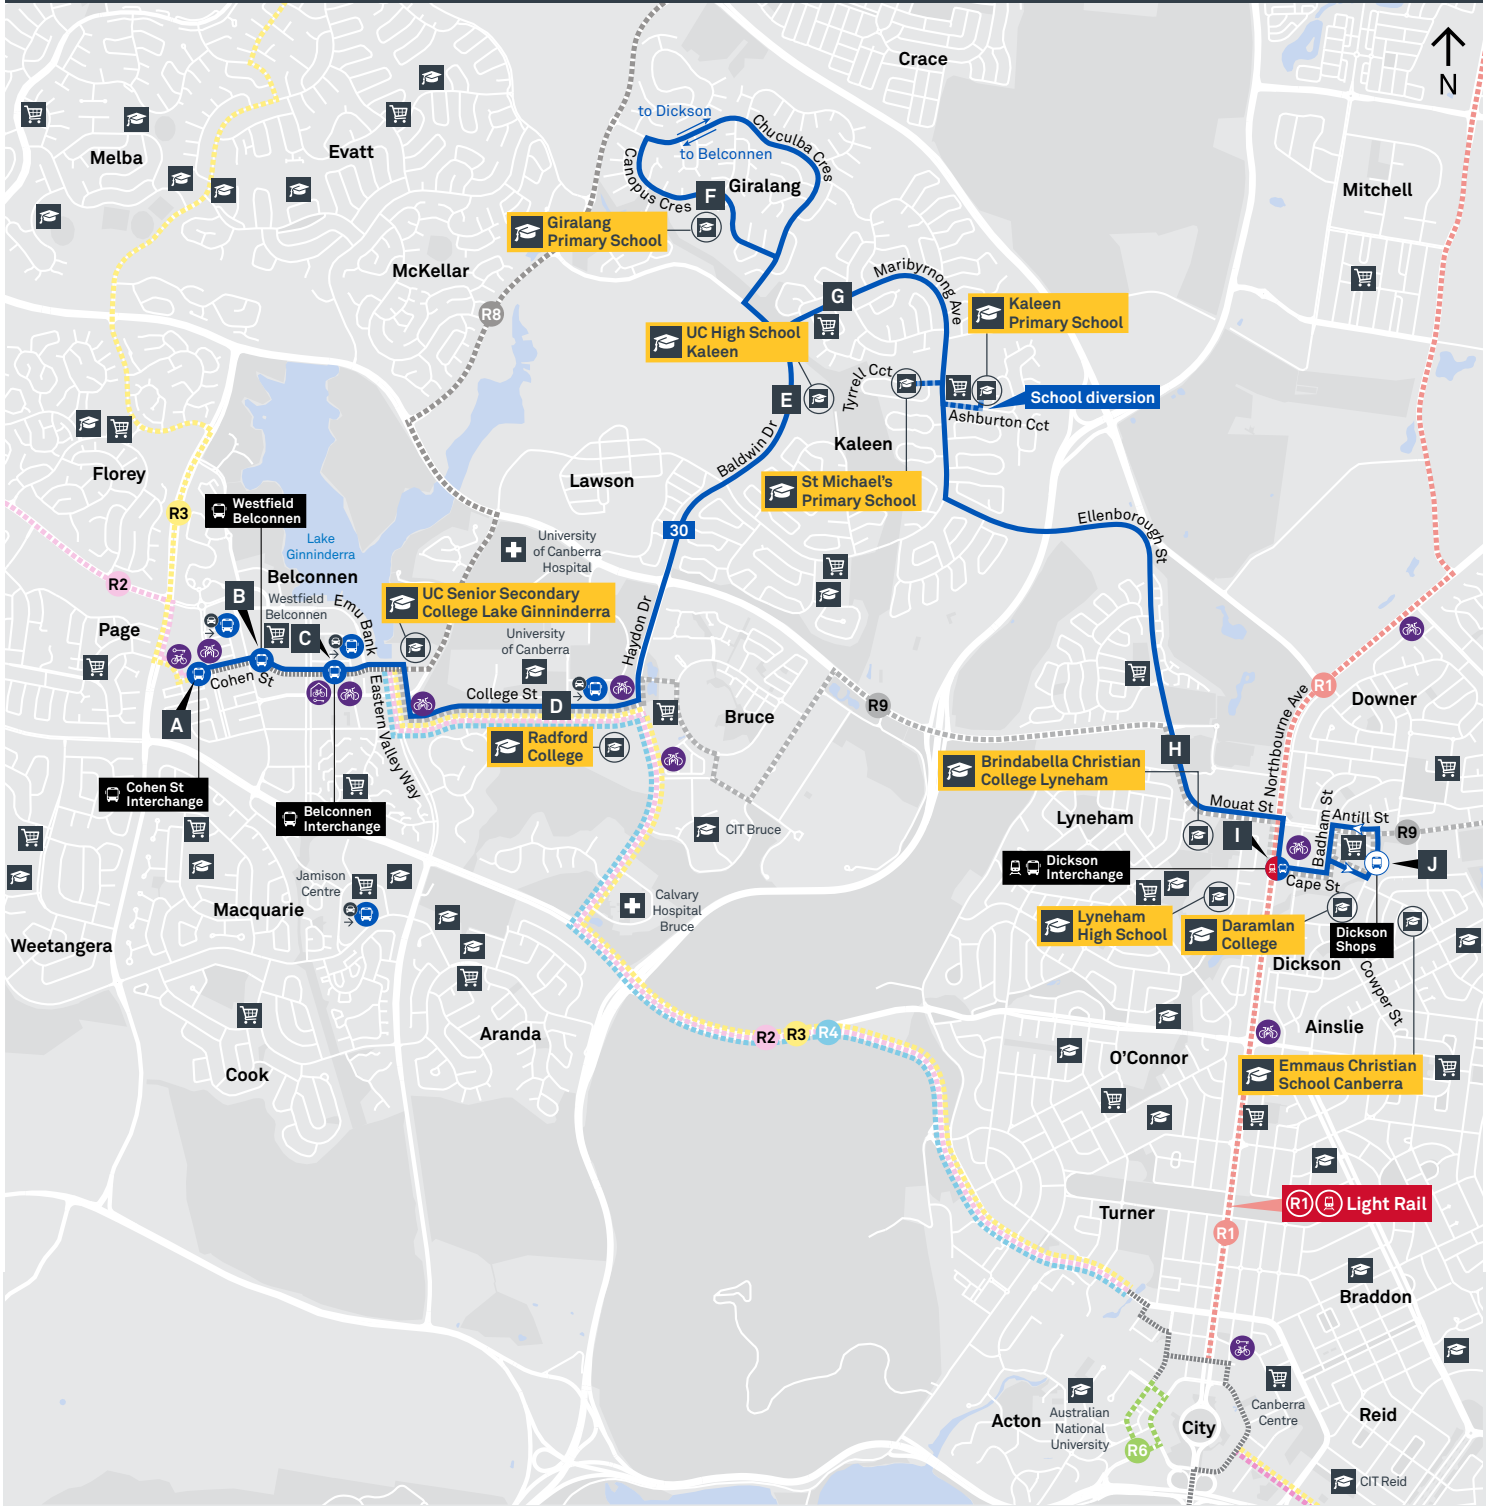

1024 To Gungahlin

Afternoon *RAPID* services

Other times available. Visit transport.act.gov.au

R9 To Watson

R9 To Belconnen

CANBERRA IS BETTER CONNECTED

transport.act.gov.au

TTC Transport Canberra

TG19027

BELCONNEN TO DICKSON via Giralang and Kaleen

30

ROUTE MAP

- Bus route
- Bus station
- Mode interchange
- Educational institution
- Hospital
- Bicycle lockers
- Park and Ride
- R2 RAPID route
- Bus terminus
- 30 Route number
- Shopping centre
- Bicycle rails
- Bicycle cage

**CANBERRA
IS BETTER
CONNECTED**

transport.act.gov.au

WATSON TO CITY

via Dickson and Lyneham

ROUTE MAP

- Bus route
- Bus station
- Mode interchange
- Educational institution
- Hospital
- Bicycle lockers
- Park and Ride
- R2 RAPID route
- Bus terminus
- 50 Route number
- Shopping centre
- Bicycle rails
- Bicycle cage

SCHOOL ROUTE 1024 (AM & PM)

CANBERRA
IS BETTER
CONNECTED

transport.act.gov.au

TTC Transport
Canberra

GUNGAHLIN TO CITY

via Dickson

Effective 27 April 2019

ROUTE MAP