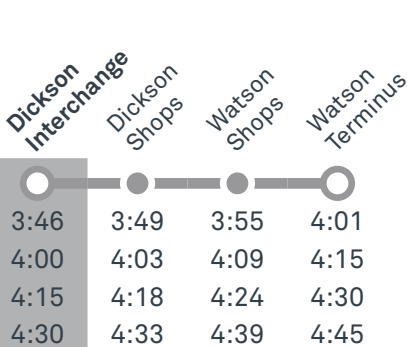

R9 To Watson