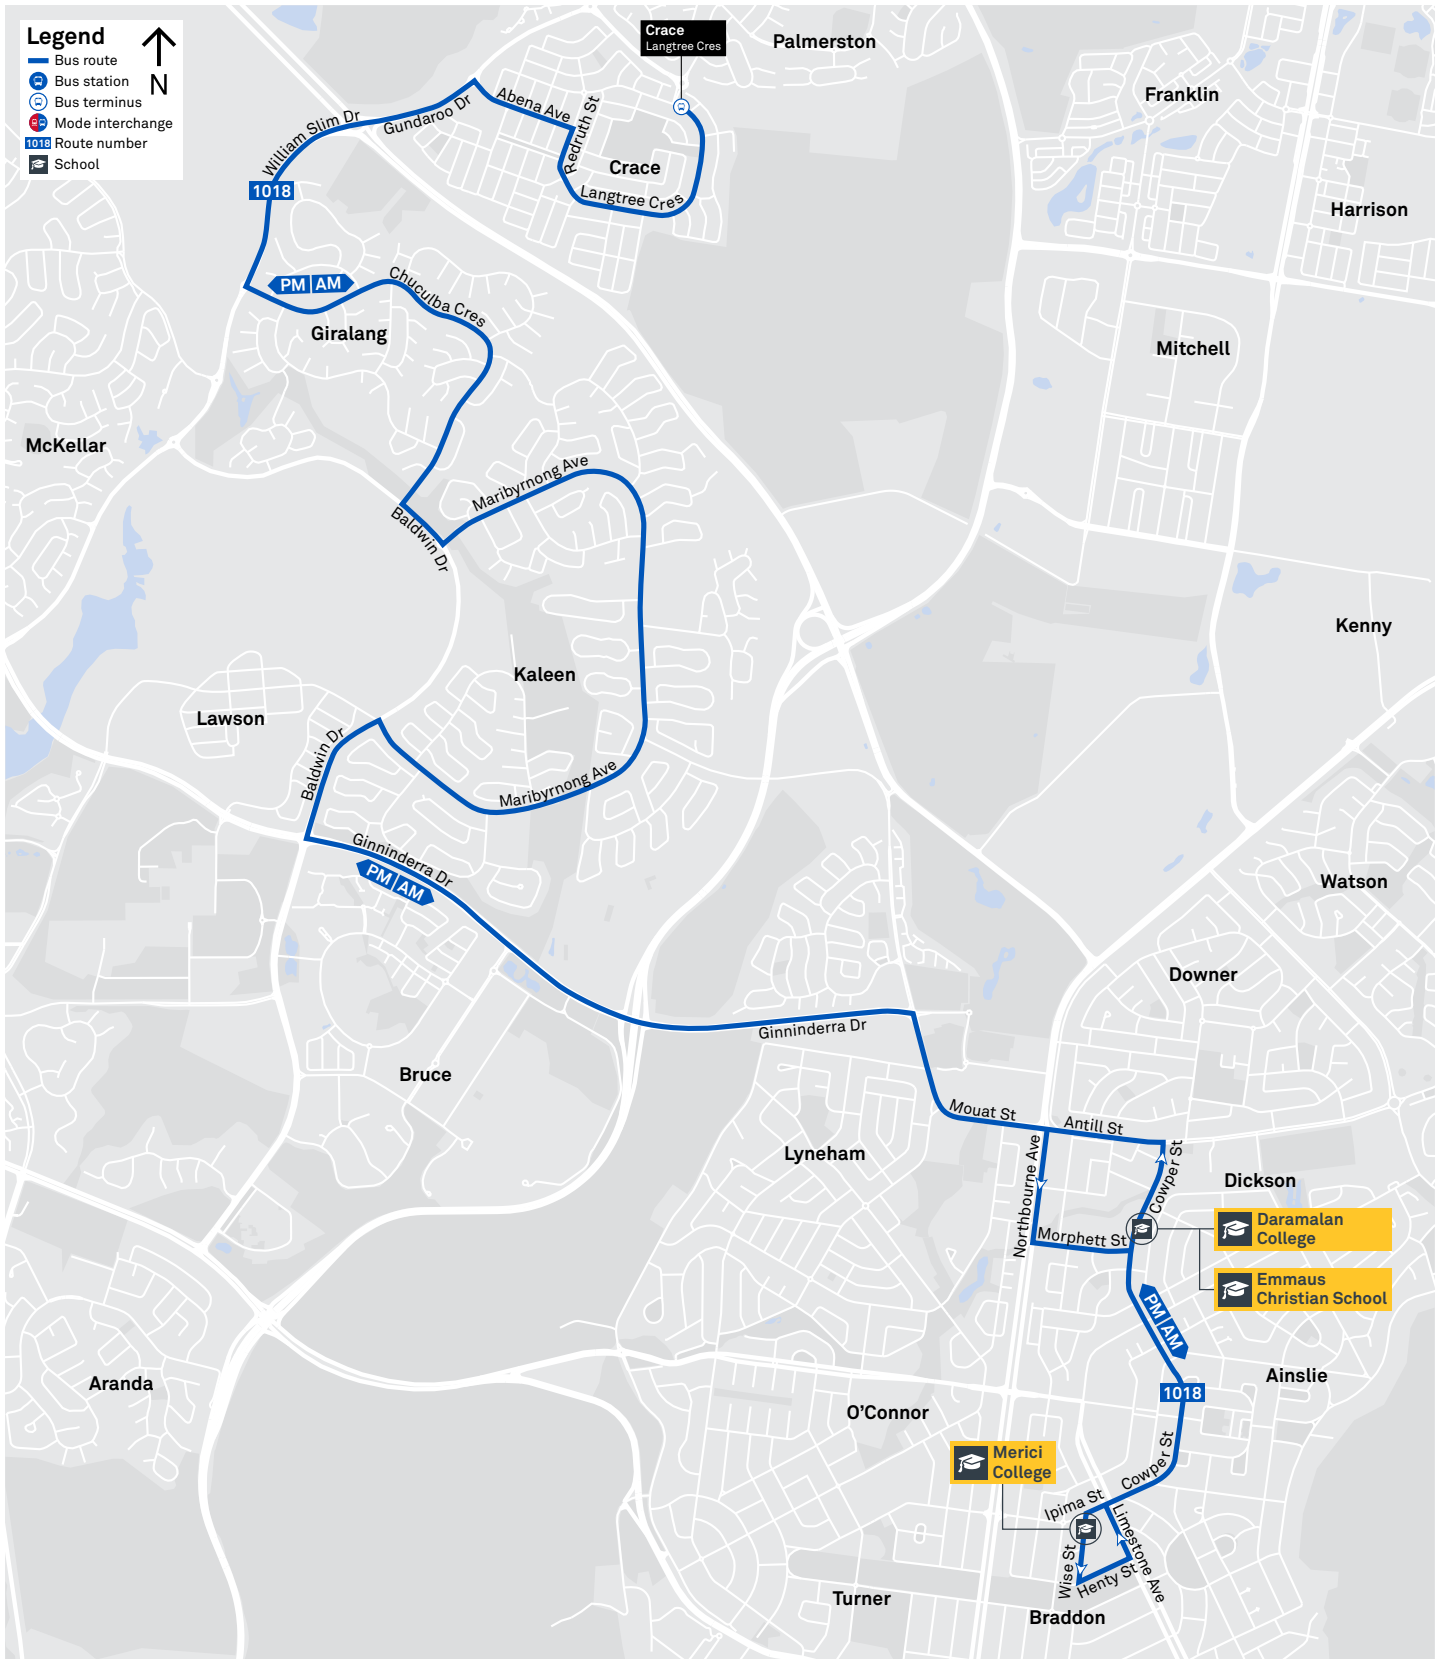

**CANBERRA
IS BETTER
CONNECTED**

transport.act.gov.au

WATSON TO CITY

via Dickson and Lyneham

ROUTE MAP

- Bus route
- Bus station
- Mode interchange
- Educational institution
- Hospital
- Bicycle lockers
- Park and Ride
- R2 RAPID route
- Bus terminus
- 50 Route number
- Shopping centre
- Bicycle rails
- Bicycle cage

CANBERRA IS BETTER CONNECTED

transport.act.gov.au

ACT
Government

Transport Canberra

DICKSON TO MUSEUM via Hackett and Ainslie

53

ROUTE MAP

- Bus route
- Bus station
- Mode interchange
- Educational institution
- Hospital
- Bicycle lockers
- Park and Ride
- R2 RAPID route
- Bus terminus
- 53 Route number
- Shopping centre
- Bicycle rails
- Bicycle cage

CANBERRA
IS BETTER
CONNECTED

transport.act.gov.au

ACT
Government

Transport
Canberra

SCHOOL ROUTE 1018 (AM & PM)

CANBERRA IS BETTER CONNECTED

transport.act.gov.au

TTC Transport Canberra

SCHOOL ROUTE 1024 (AM & PM)

CANBERRA
IS BETTER
CONNECTED

transport.act.gov.au

TTC Transport
Canberra

GUNGAHLIN TO CITY

via Dickson

Effective 27 April 2019

ROUTE MAP