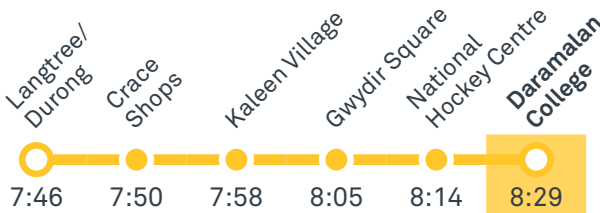

30

Regular route number

1018

School route number

R1 *RAPID* route number

Walking route

Local area map provides indicative walking paths only. This map is designed to represent local public transport options in the area and is not to scale

DARAMALAN COLLEGE

Plan your trip with the TC Journey planner! Visit transport.act.gov.au for details

Morning regular services

Other times available. Visit transport.act.gov.au

30 From Belconnen

31 From Belconnen

31 From City

51 From City

53 From National Museum

Morning school services

1018 From Crace

1019 From Nicholls

CANBERRA IS BETTER CONNECTED

transport.act.gov.au

TTC Transport Canberra

TG19027

DARAMALAN COLLEGE

Plan your trip with the TC Journey planner! Visit transport.act.gov.au for details

1020 From Gungahlin

1021 From Watson

1022 From Casey

1023 From Bonner