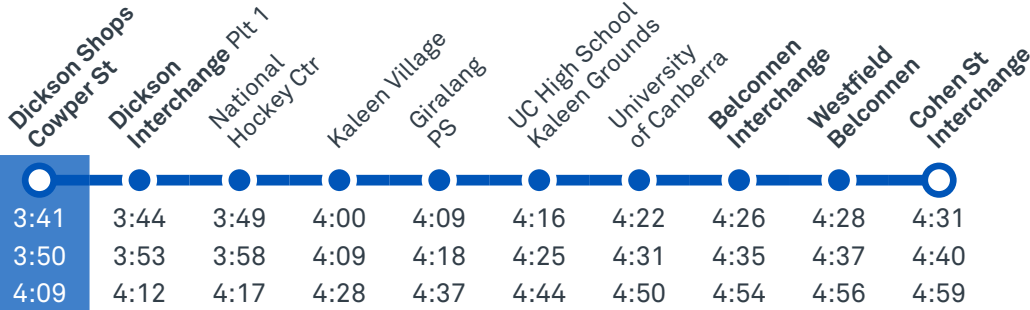

1024 From Gungahlin

Morning *RAPID* services

Other times available. Visit transport.act.gov.au

R9 From Belconnen

R9 From Watson

CANBERRA IS BETTER CONNECTED

transport.act.gov.au

TTC Transport Canberra

TG19027

DARAMALAN COLLEGE

Plan your trip with the TC Journey planner! Visit transport.act.gov.au for details

Afternoon regular services

Other times available. Visit transport.act.gov.au

30 To Belconnen

31 To City

31 To Belconnen

51 To City

53 To National Museum

Afternoon school services

1018 To Crace

1019 To Nicholls

TG19027

CANBERRA
IS BETTER
CONNECTED