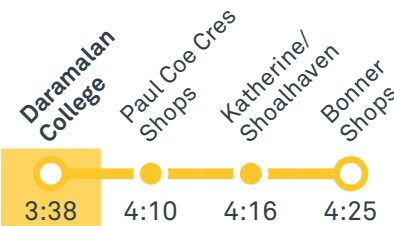

transport.act.gov.au

TTC Transport
Canberra

DARAMALAN COLLEGE

Plan your trip with the TC Journey planner! Visit transport.act.gov.au for details

1020 To Gungahlin

1021 To Watson

1022 To Casey

1023 To Bonner