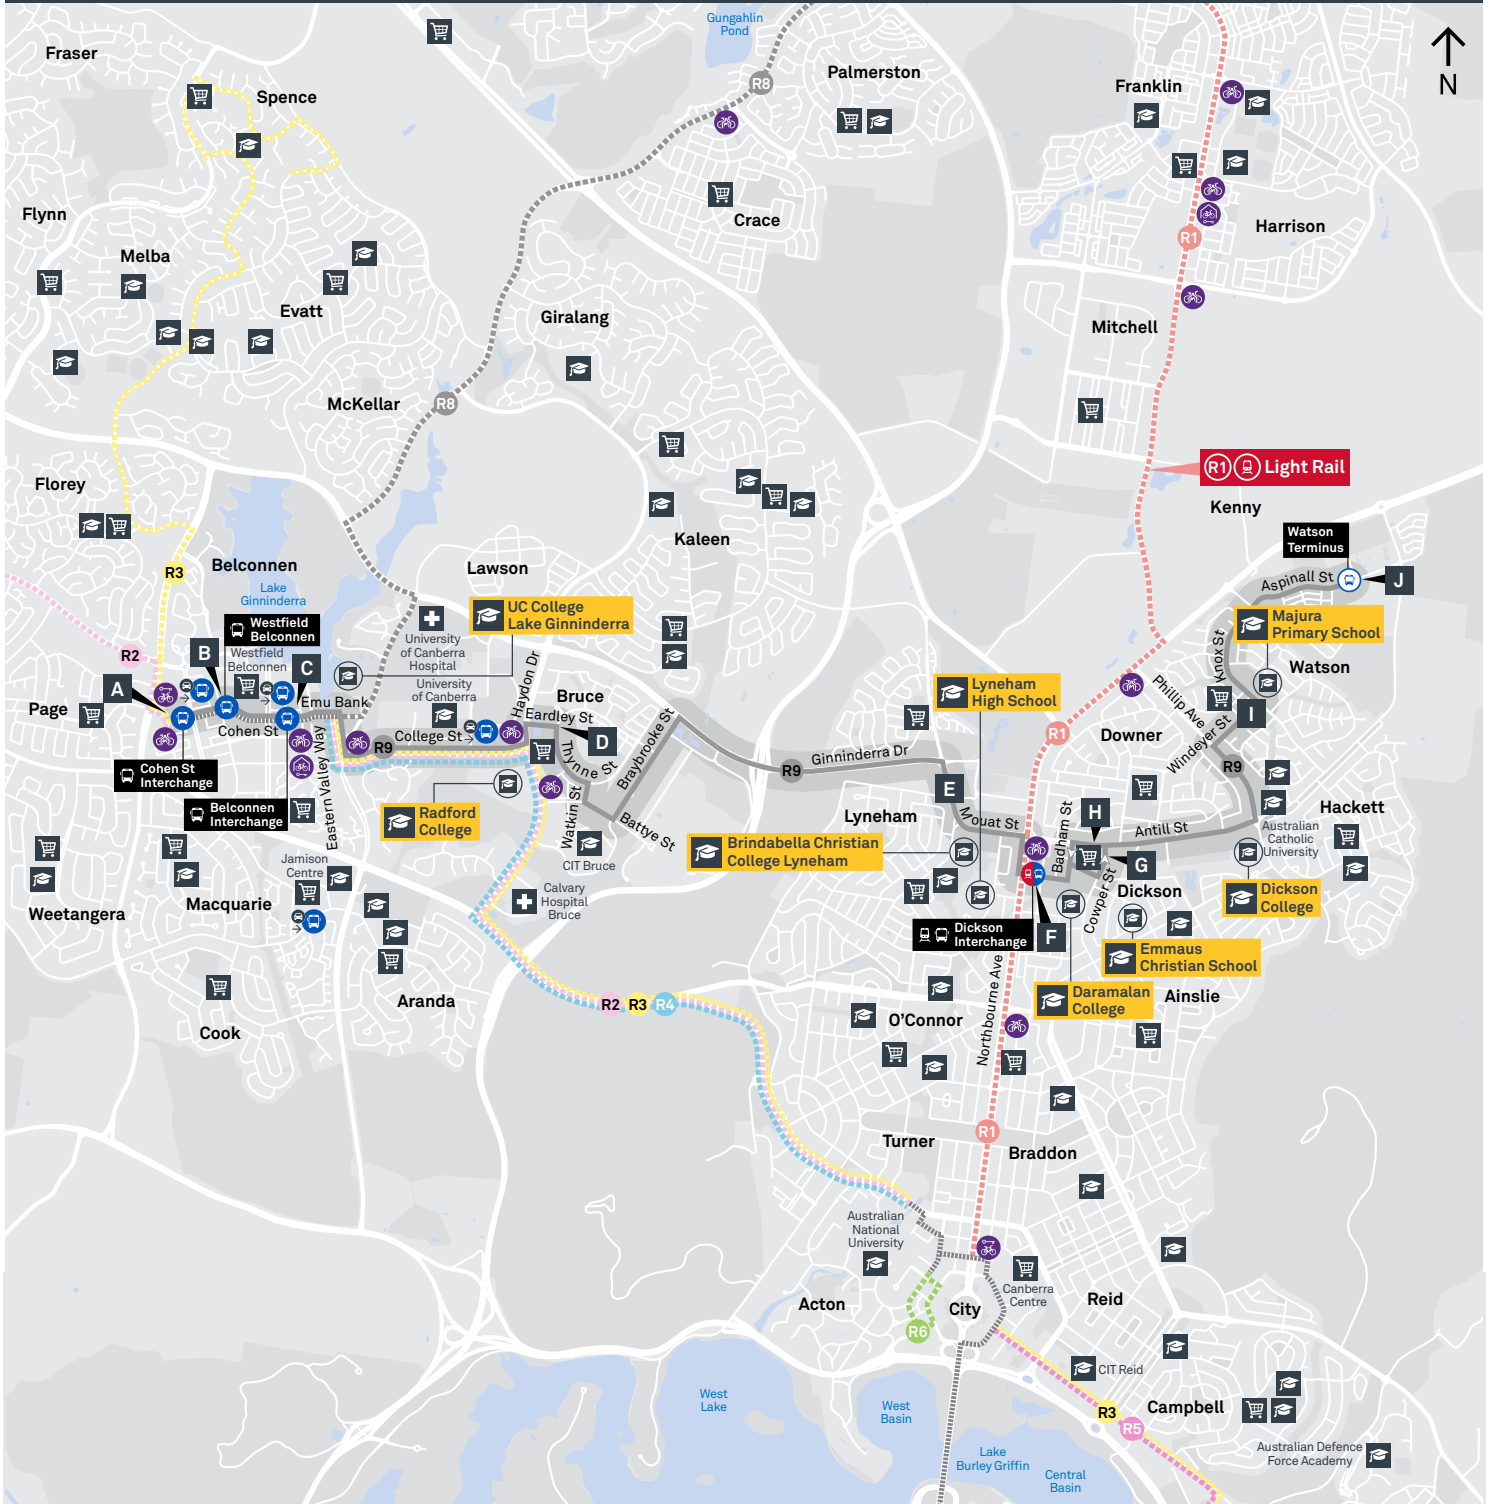

CANBERRA
IS BETTER
CONNECTED

transport.act.gov.au

ACT
Government

Transport
Canberra

TG19027

Summary of bus services

Route	AM	PM	Suburbs/Areas Served	Other information
R1	✓	✓	Gungahlin Place, Franklin, Harrison, Dickson, Lyneham, Turner, Braddon, City Bus Station	
R9	✓	✓	Belconnen Bus Stations, Bruce, Dickson Interchange, Watson	
30	✓	✓	Dickson Interchange, Kaleen, Giralang, Bruce, Belconnen Bus Stations	
31	✓	✓	City Interchange, Braddon, Ainslie, Dickson Interchange, Lyneham, Kaleen, Belconnen Bus Stations	
50	✓	✓	Watson, Downer, Dickson, Dickson Bus Station, Lyneham, O'Connor, City Interchange	
51	✓	✓	Dickson, Dickson Bus Station, North Lyneham, Lyneham, Turner, O'Connor, City Interchange	
53	✓	✓	Dickson, Dickson Bus Station, Hackett, Ainslie, City Interchange, Acton	
1018	✓	✓	Crace, Giralang, Kaleen	
1019	✓	✓	Nicholls	
1020	✓	✓	Gungahlin Place Bus Station, Franklin, Harrison	
1021	✓	✓	Watson, Hackett	
1022	✓	✓	Casey, Ngunnawal, Palmerston, Mitchell	
1023	✓	✓	Bonner, Amaroo, Gungahlin	
1024	✓	✓	Gungahlin Place, Franklin	

SCHOOL ROUTE 1024 (AM & PM)

CANBERRA
IS BETTER
CONNECTED

transport.act.gov.au

TTC Transport
Canberra

GUNGAHLIN TO CITY

via Dickson

Effective 27 April 2019

ROUTE MAP

- **RAPID** route
- - - Other **RAPID** route
- Light Rail stop
- R1 Route number
- Mode interchange
- Educational institution
- Shopping centre
- Hospital
- Bicycle lockers
- Bicycle cage
- Bicycle rails
- Park and Ride

BELCONNEN TO WATSON

via Bruce and Dickson

ROUTE MAP

- RAPID** route
- Bus station
- Mode interchange
- Educational institution
- Hospital
- Bicycle lockers
- Park and Ride
- R2** Other **RAPID** route
- Bus terminus
- R9** Route number
- Shopping centre
- Bicycle rails
- Bicycle cage