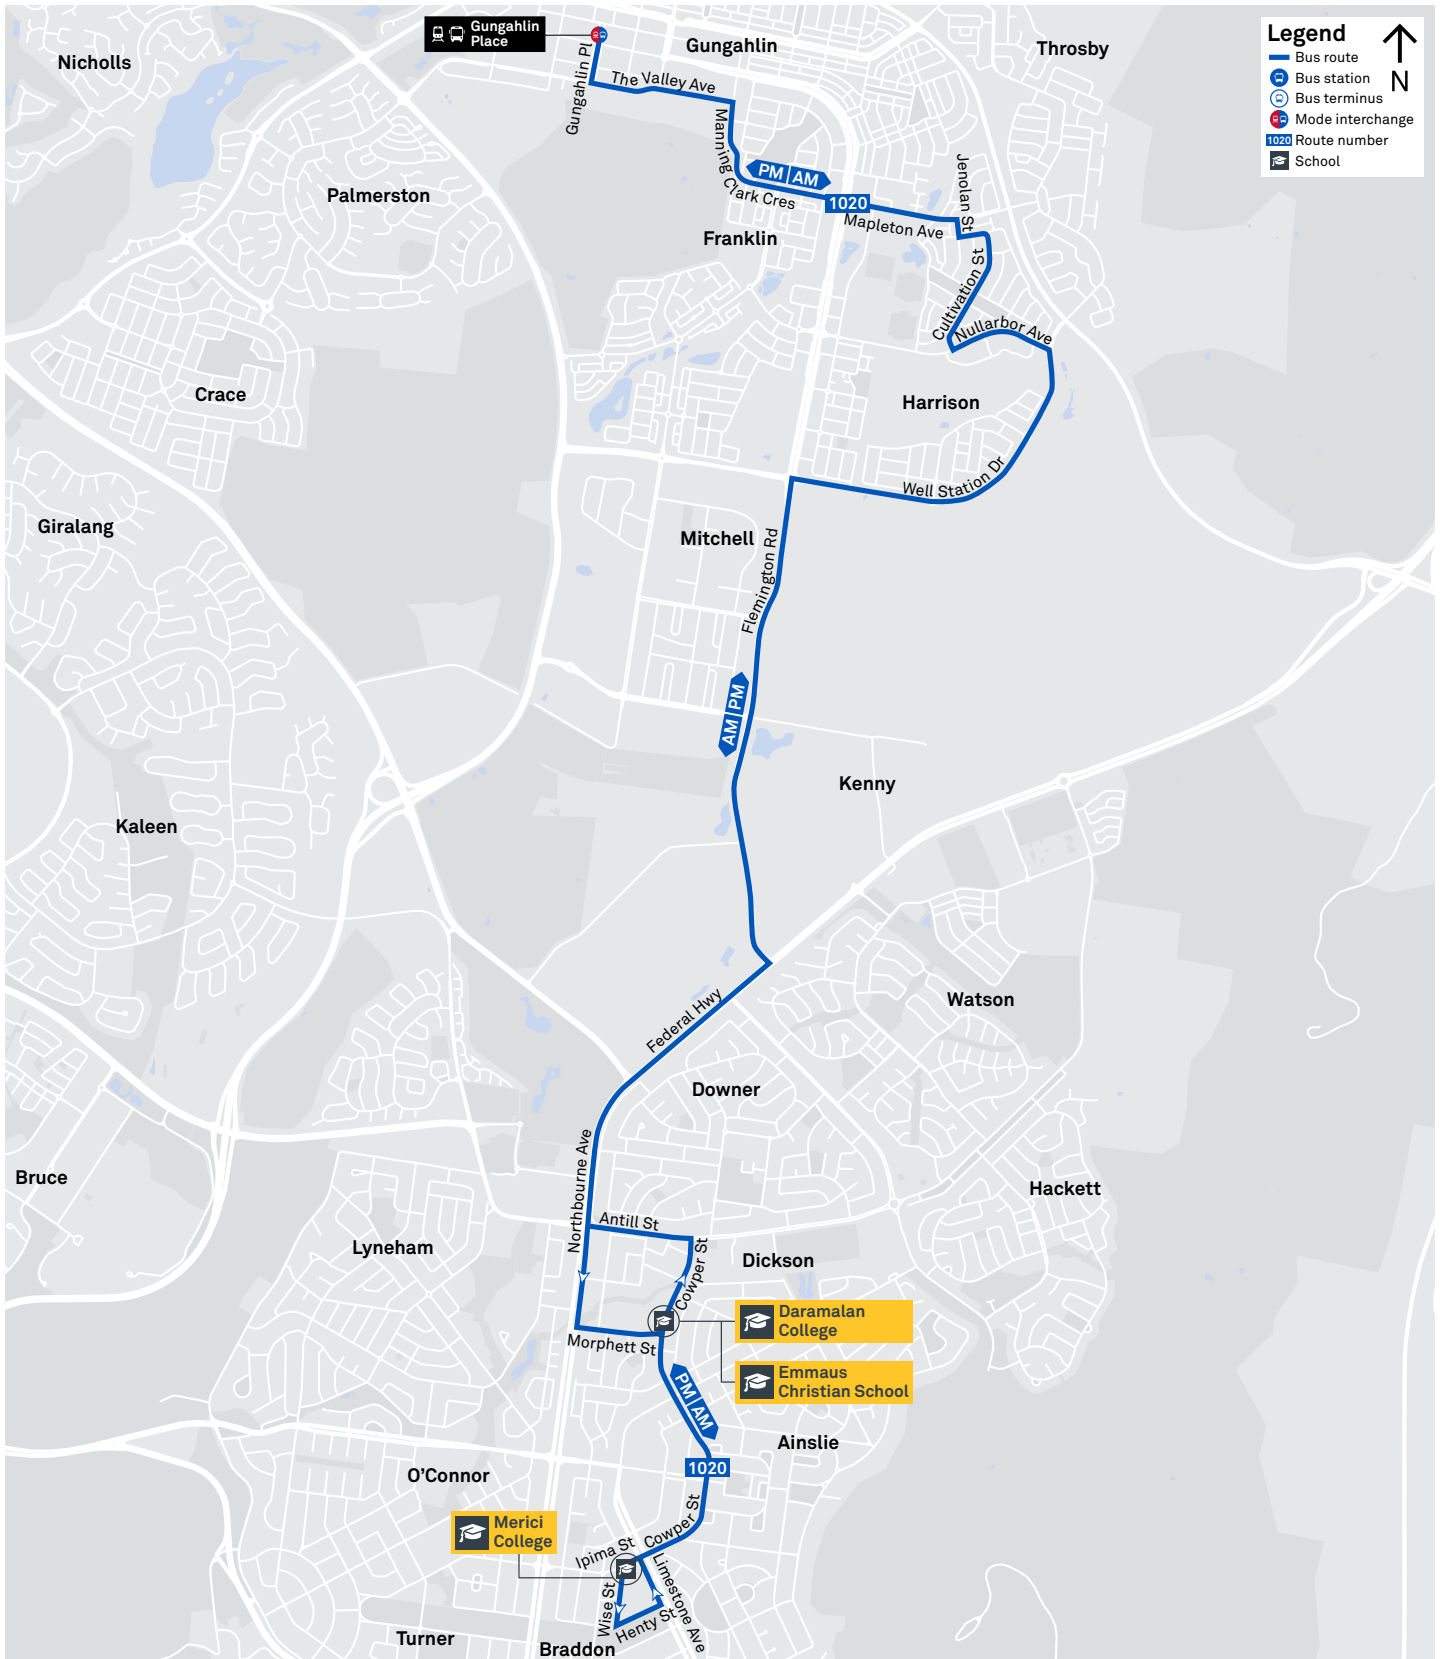

SCHOOL ROUTE 1020 (AM & PM)