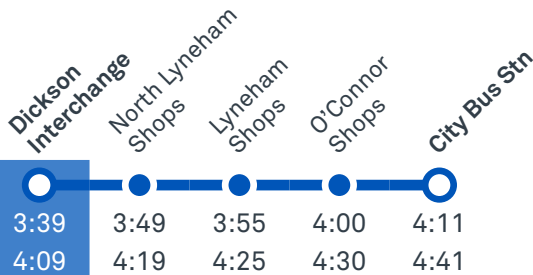

DARAMALAN COLLEGE

Plan your trip with the TC Journey planner! Visit transport.act.gov.au for details

Afternoon regular services

Other times available. Visit transport.act.gov.au

30 To Belconnen

31 To City

31 To Belconnen

51 To City

53 To National Museum

Afternoon school services

1018 To Crace

1019 To Nicholls

TG19027

CANBERRA
IS BETTER
CONNECTED

transport.act.gov.au

TTC Transport
Canberra