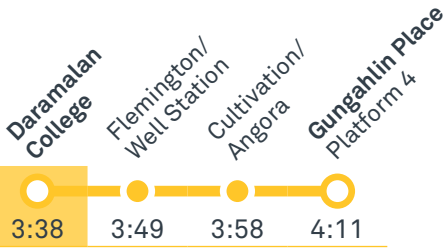

transport.act.gov.au

TTC Transport
Canberra

DARAMALAN COLLEGE

Plan your trip with the TC Journey planner! Visit transport.act.gov.au for details

1020 To Gungahlin

1021 To Watson

1022 To Casey

1023 To Bonner