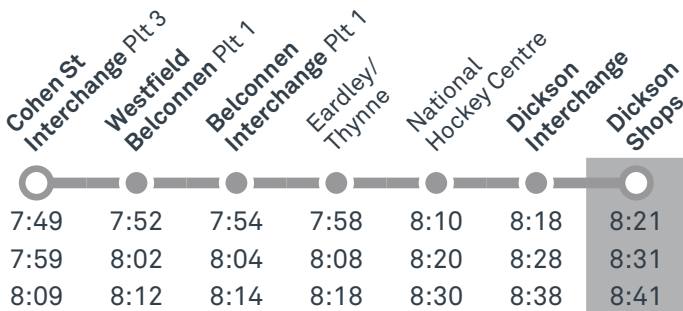

31 From City

51 From City

53 From National Museum

Morning school services

1018 From Crace

1019 From Nicholls

CANBERRA IS BETTER CONNECTED

transport.act.gov.au

TTC Transport Canberra

TG19027

DARAMALAN COLLEGE

Plan your trip with the TC Journey planner! Visit transport.act.gov.au for details

1020 From Gungahlin

1021 From Watson

1022 From Casey

1023 From Bonner

1024 From Gungahlin

Morning *RAPID* services

Other times available. Visit transport.act.gov.au

R9 From Belconnen

R9 From Watson

CANBERRA IS BETTER CONNECTED

transport.act.gov.au

TTC Transport Canberra

TG19027

DARAMALAN COLLEGE

Plan your trip with the TC Journey planner! Visit transport.act.gov.au for details

Afternoon regular services

Other times available. Visit transport.act.gov.au

30 To Belconnen

31 To City