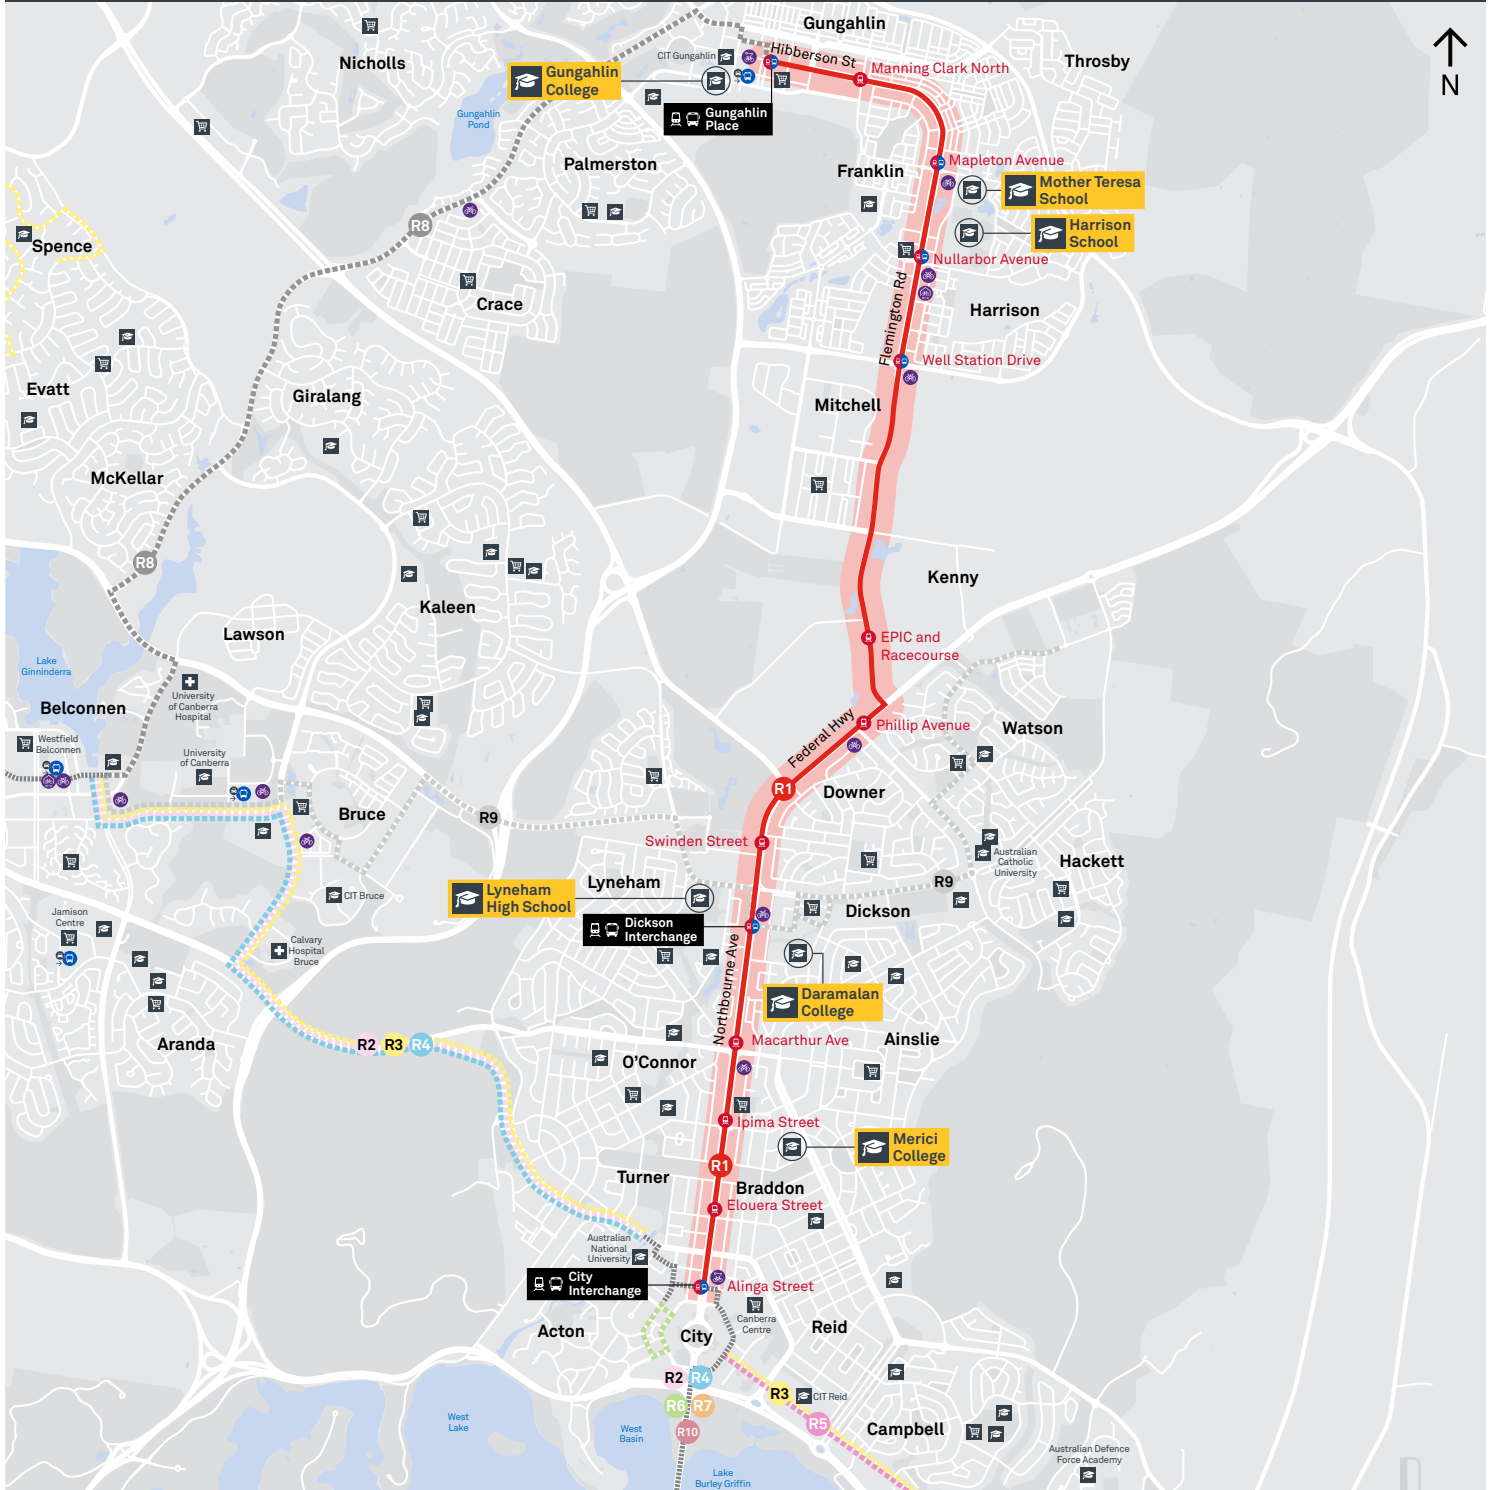

SCHOOL ROUTE 1024 (AM & PM)

CANBERRA
IS BETTER
CONNECTED

transport.act.gov.au

TTC Transport
Canberra

GUNGAHLIN TO CITY

via Dickson

Effective 27 April 2019

ROUTE MAP

- **RAPID** route
- - - Other **RAPID** route
- Light Rail stop
- R1 Route number
- Mode interchange
- Educational institution
- Shopping centre
- Hospital
- Bicycle lockers
- Bicycle cage
- Bicycle rails
- Park and Ride