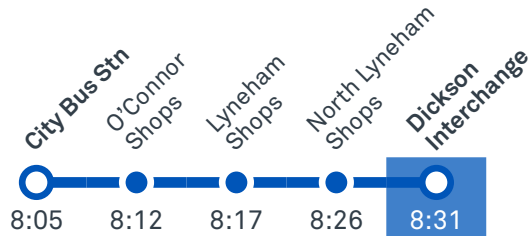

30

Regular route number

1018

School route number

R1 *RAPID* route number

Walking route

Local area map provides indicative walking paths only. This map is designed to represent local public transport options in the area and is not to scale

DARAMALAN COLLEGE

Plan your trip with the TC Journey planner! Visit transport.act.gov.au for details

Morning regular services

Other times available. Visit transport.act.gov.au

30 From Belconnen

31 From Belconnen

31 From City

51 From City

53 From National Museum

Morning school services

1018 From Crace

1019 From Nicholls

CANBERRA IS BETTER CONNECTED

transport.act.gov.au

**CANBERRA
IS BETTER
CONNECTED**

transport.act.gov.au

WATSON TO CITY

via Dickson and Lyneham

ROUTE MAP

- Bus route
- Bus station
- Mode interchange
- Educational institution
- Hospital
- Bicycle lockers
- Park and Ride
- R2 RAPID route
- Bus terminus
- 50 Route number
- Shopping centre
- Bicycle rails
- Bicycle cage