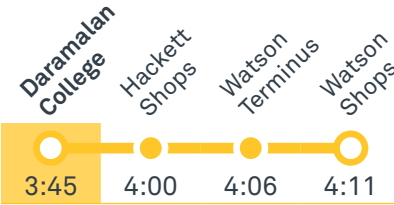

transport.act.gov.au

TTC Transport
Canberra

DARAMALAN COLLEGE

Plan your trip with the TC Journey planner! Visit transport.act.gov.au for details

1020 To Gungahlin

1021 To Watson

1022 To Casey

1023 To Bonner