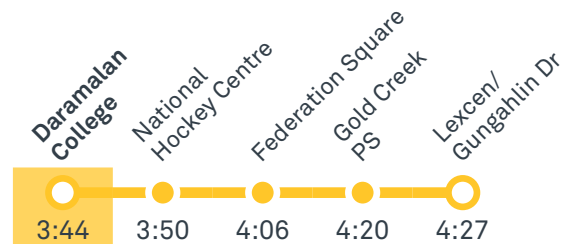

TG19027

DARAMALAN COLLEGE

Plan your trip with the TC Journey planner! Visit transport.act.gov.au for details

Afternoon regular services

Other times available. Visit transport.act.gov.au

30 To Belconnen

31 To City

31 To Belconnen

51 To City

53 To National Museum

Afternoon school services

1018 To Crace

1019 To Nicholls

TG19027

CANBERRA
IS BETTER
CONNECTED