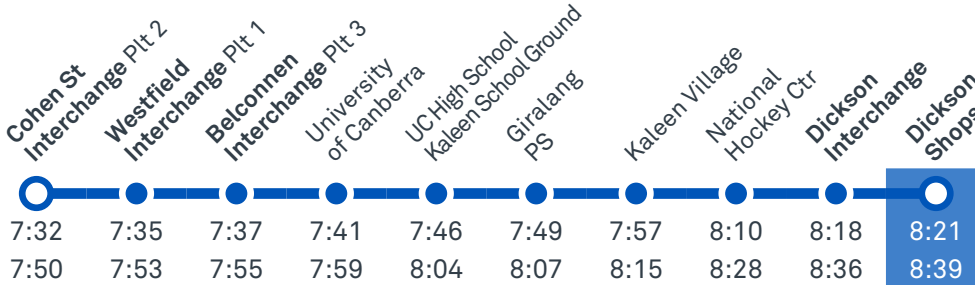

30

Regular route number

1018

School route number

R1 *RAPID* route number

Walking route

Local area map provides indicative walking paths only. This map is designed to represent local public transport options in the area and is not to scale

CANBERRA
IS BETTER
CONNECTED

transport.act.gov.au

ACT
Government

Transport
Canberra

TG19027

Summary of bus services

Route	AM	PM	Suburbs/Areas Served	Other information
R1	✓	✓	Gungahlin Place, Franklin, Harrison, Dickson, Lyneham, Turner, Braddon, City Bus Station	
R9	✓	✓	Belconnen Bus Stations, Bruce, Dickson Interchange, Watson	
30	✓	✓	Dickson Interchange, Kaleen, Giralang, Bruce, Belconnen Bus Stations	
31	✓	✓	City Interchange, Braddon, Ainslie, Dickson Interchange, Lyneham, Kaleen, Belconnen Bus Stations	
50	✓	✓	Watson, Downer, Dickson, Dickson Bus Station, Lyneham, O'Connor, City Interchange	
51	✓	✓	Dickson, Dickson Bus Station, North Lyneham, Lyneham, Turner, O'Connor, City Interchange	
53	✓	✓	Dickson, Dickson Bus Station, Hackett, Ainslie, City Interchange, Acton	
1018	✓	✓	Crace, Giralang, Kaleen	
1019	✓	✓	Nicholls	
1020	✓	✓	Gungahlin Place Bus Station, Franklin, Harrison	
1021	✓	✓	Watson, Hackett	
1022	✓	✓	Casey, Ngunnawal, Palmerston, Mitchell	
1023	✓	✓	Bonner, Amaroo, Gungahlin	
1024	✓	✓	Gungahlin Place, Franklin	

DARAMALAN COLLEGE

Plan your trip with the TC Journey planner! Visit transport.act.gov.au for details

Morning regular services

Other times available. Visit transport.act.gov.au

30 From Belconnen

31 From Belconnen

31 From City

51 From City

53 From National Museum

Morning school services

1018 From Crace

1019 From Nicholls

CANBERRA IS BETTER CONNECTED

transport.act.gov.au