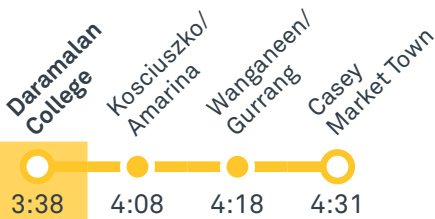

transport.act.gov.au

TTC Transport
Canberra

DARAMALAN COLLEGE

Plan your trip with the TC Journey planner! Visit transport.act.gov.au for details

1020 To Gungahlin

1021 To Watson

1022 To Casey

1023 To Bonner