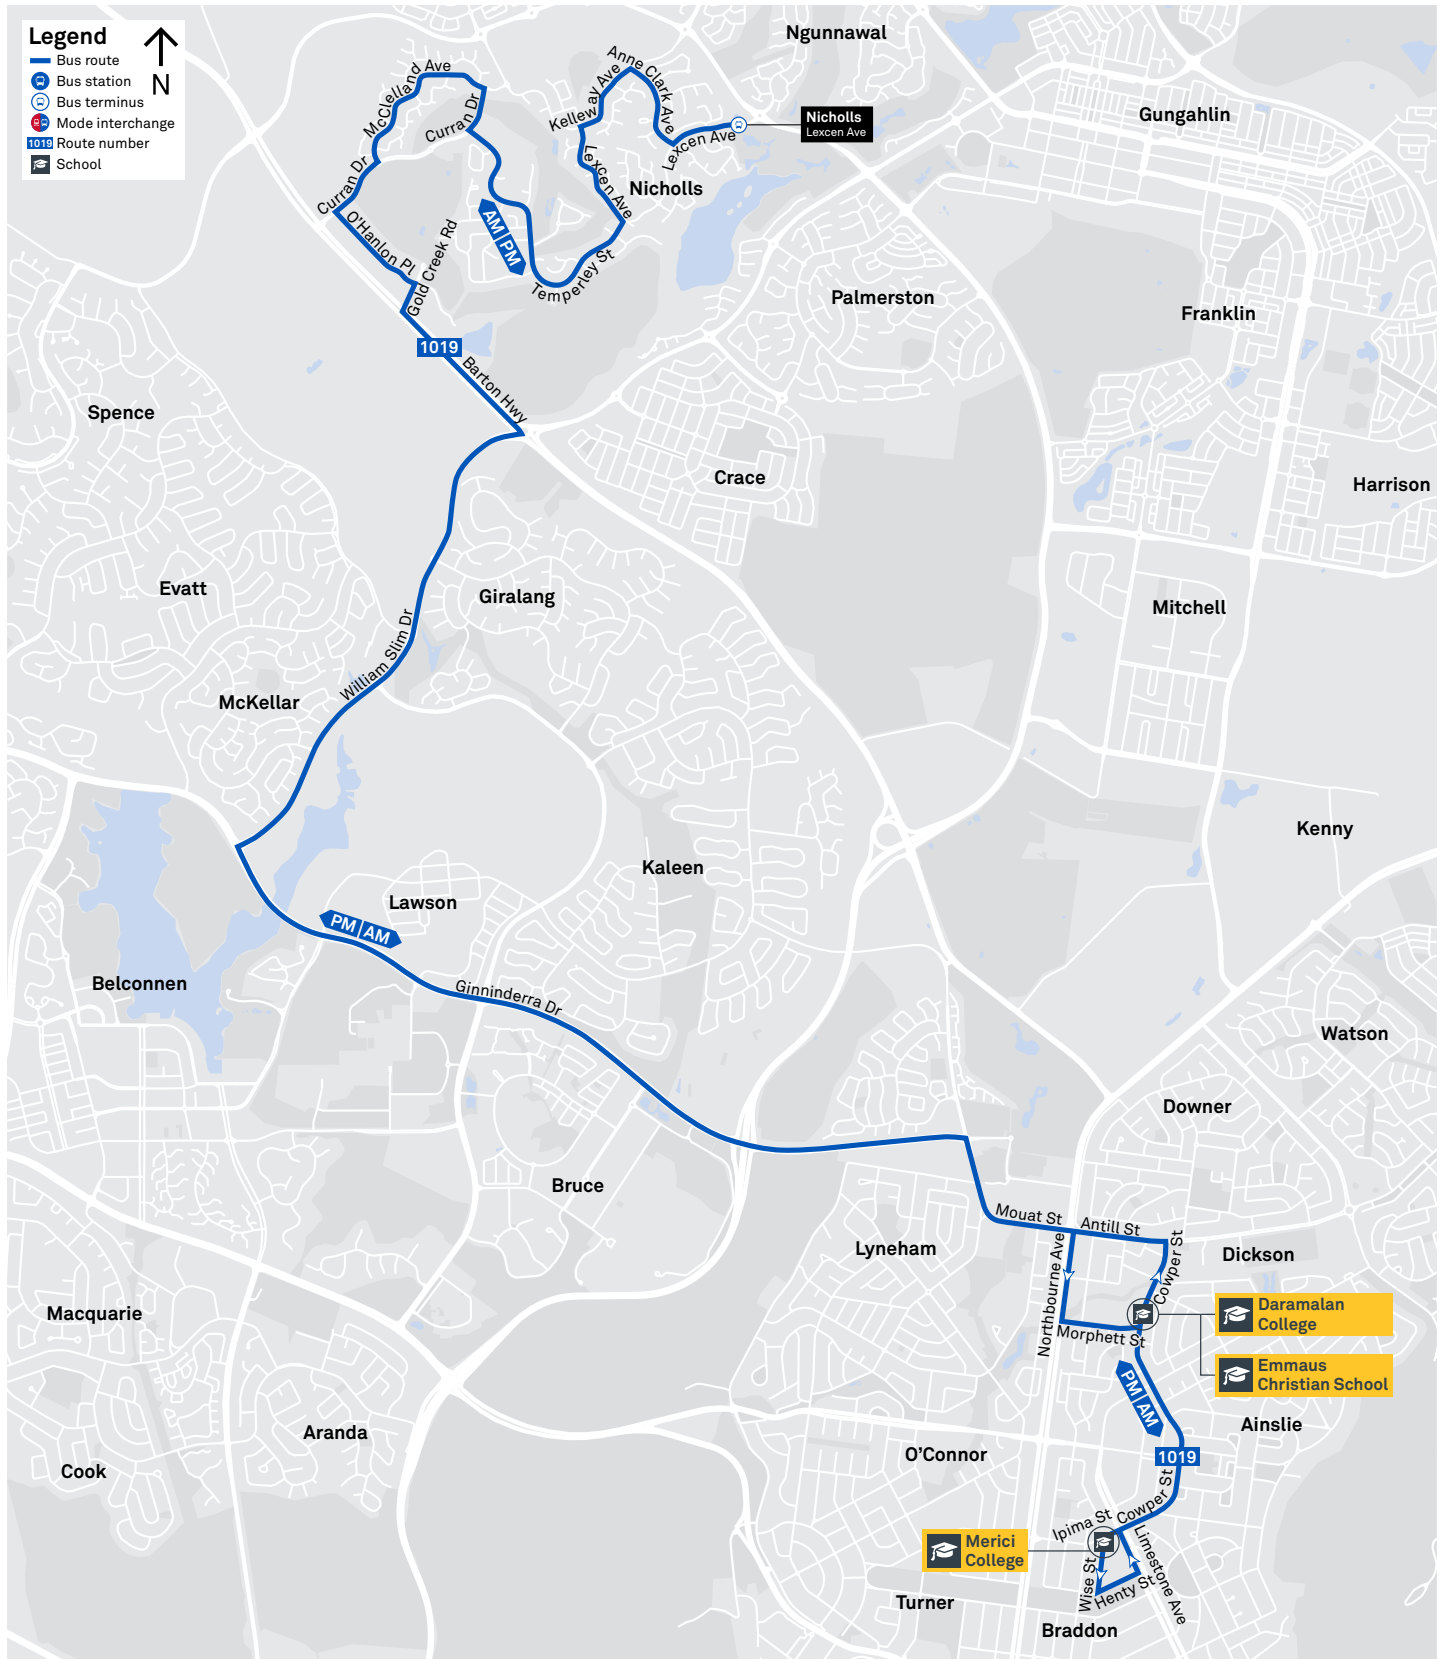

SCHOOL ROUTE 1019 (AM & PM)