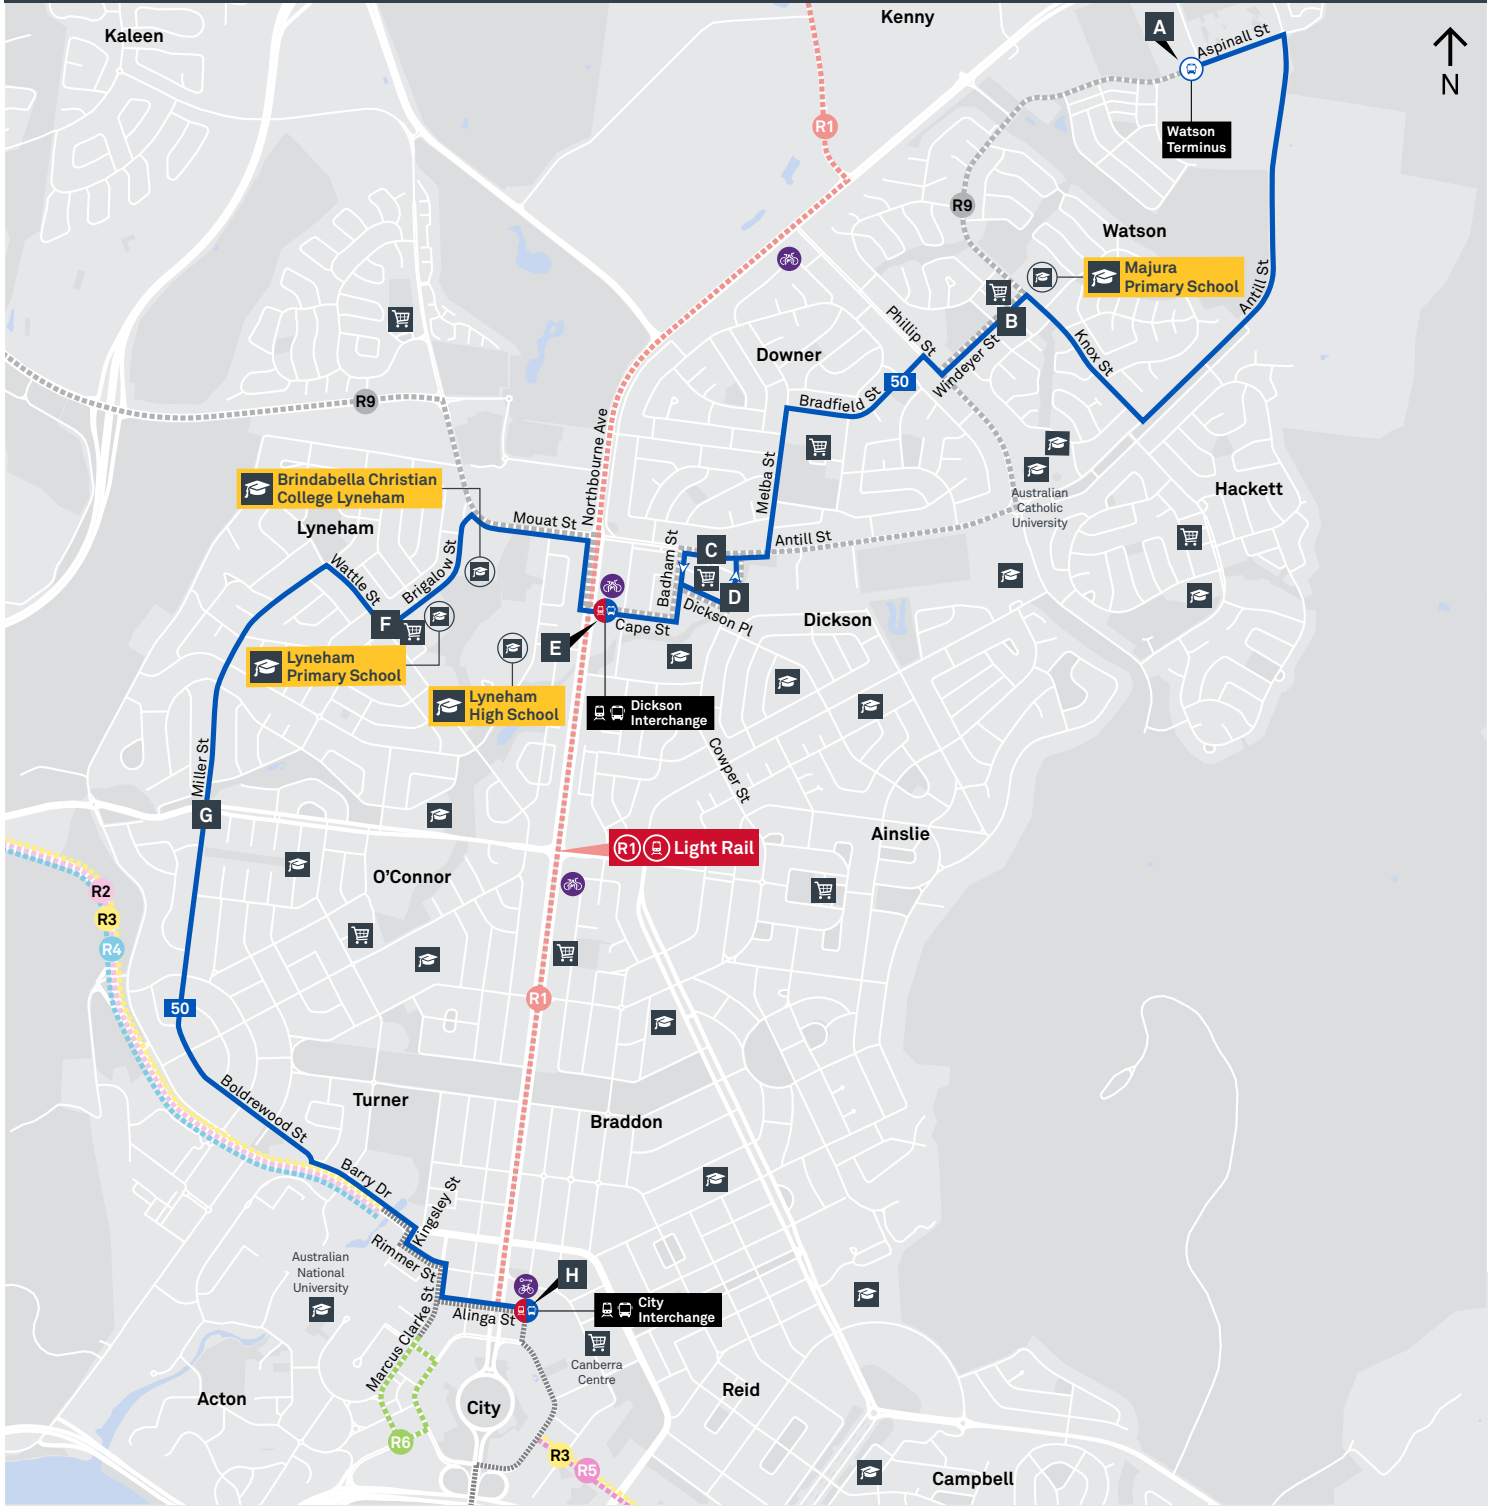

CANBERRA
IS BETTER
CONNECTED

transport.act.gov.au

ACT
Government

Transport
Canberra

BELCONNEN TO CITY via Kaleen and Dickson

ROUTE MAP

- Bus route
- R2 **RAPID** route
- Bus terminus
- 31 Route number
- Shopping centre
- Bicycle rails
- Bicycle cage
- Bus station
- Mode interchange
- Educational institution
- Hospital
- Bicycle lockers
- Park and Ride

**CANBERRA
IS BETTER
CONNECTED**

transport.act.gov.au

WATSON TO CITY

via Dickson and Lyneham

ROUTE MAP

- Bus route
- Bus station
- Mode interchange
- Educational institution
- Hospital
- Bicycle lockers
- Park and Ride
- R2 RAPID route
- Bus terminus
- 50 Route number
- Shopping centre
- Bicycle rails
- Bicycle cage

CANBERRA IS BETTER CONNECTED

transport.act.gov.au

ACT Government

Transport Canberra

DICKSON TO CITY

via North Lyneham and O'Connor

ROUTE MAP

- Bus route
- Bus station
- Mode interchange
- Educational institution
- Hospital
- Bicycle lockers
- Bicycle cage
- R2 RAPID route
- Bus terminus
- 51 Route number
- Shopping centre
- Bicycle rails
- Park and Ride

CANBERRA IS BETTER CONNECTED

transport.act.gov.au

ACT
Government

Transport Canberra

DICKSON TO MUSEUM via Hackett and Ainslie

53

ROUTE MAP

- Bus route
- Bus station
- Mode interchange
- Educational institution
- Hospital
- Bicycle lockers
- Park and Ride
- R2 RAPID route
- Bus terminus
- 53 Route number
- Shopping centre
- Bicycle rails
- Bicycle cage