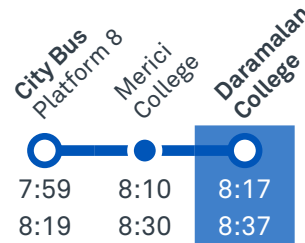

30

Regular route number

1018

School route number

R1 *RAPID* route number

Walking route

Local area map provides indicative walking paths only. This map is designed to represent local public transport options in the area and is not to scale

DARAMALAN COLLEGE

Plan your trip with the TC Journey planner! Visit transport.act.gov.au for details

Morning regular services

Other times available. Visit transport.act.gov.au

30 From Belconnen

31 From Belconnen

31 From City

51 From City

53 From National Museum

Morning school services

1018 From Crace

1019 From Nicholls

CANBERRA IS BETTER CONNECTED

transport.act.gov.au

**CANBERRA
IS BETTER
CONNECTED**

transport.act.gov.au

WATSON TO CITY

via Dickson and Lyneham

ROUTE MAP

- Bus route
- Bus station
- Mode interchange
- Educational institution
- Hospital
- Bicycle lockers
- Park and Ride
- R2 RAPID route
- Bus terminus
- 50 Route number
- Shopping centre
- Bicycle rails
- Bicycle cage