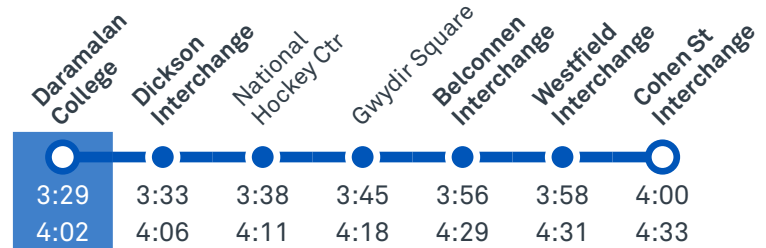

TG19027

DARAMALAN COLLEGE

Plan your trip with the TC Journey planner! Visit transport.act.gov.au for details

Afternoon regular services

Other times available. Visit transport.act.gov.au

30 To Belconnen

31 To City

31 To Belconnen

51 To City

53 To National Museum

Afternoon school services

1018 To Crace

1019 To Nicholls

TG19027

CANBERRA
IS BETTER
CONNECTED