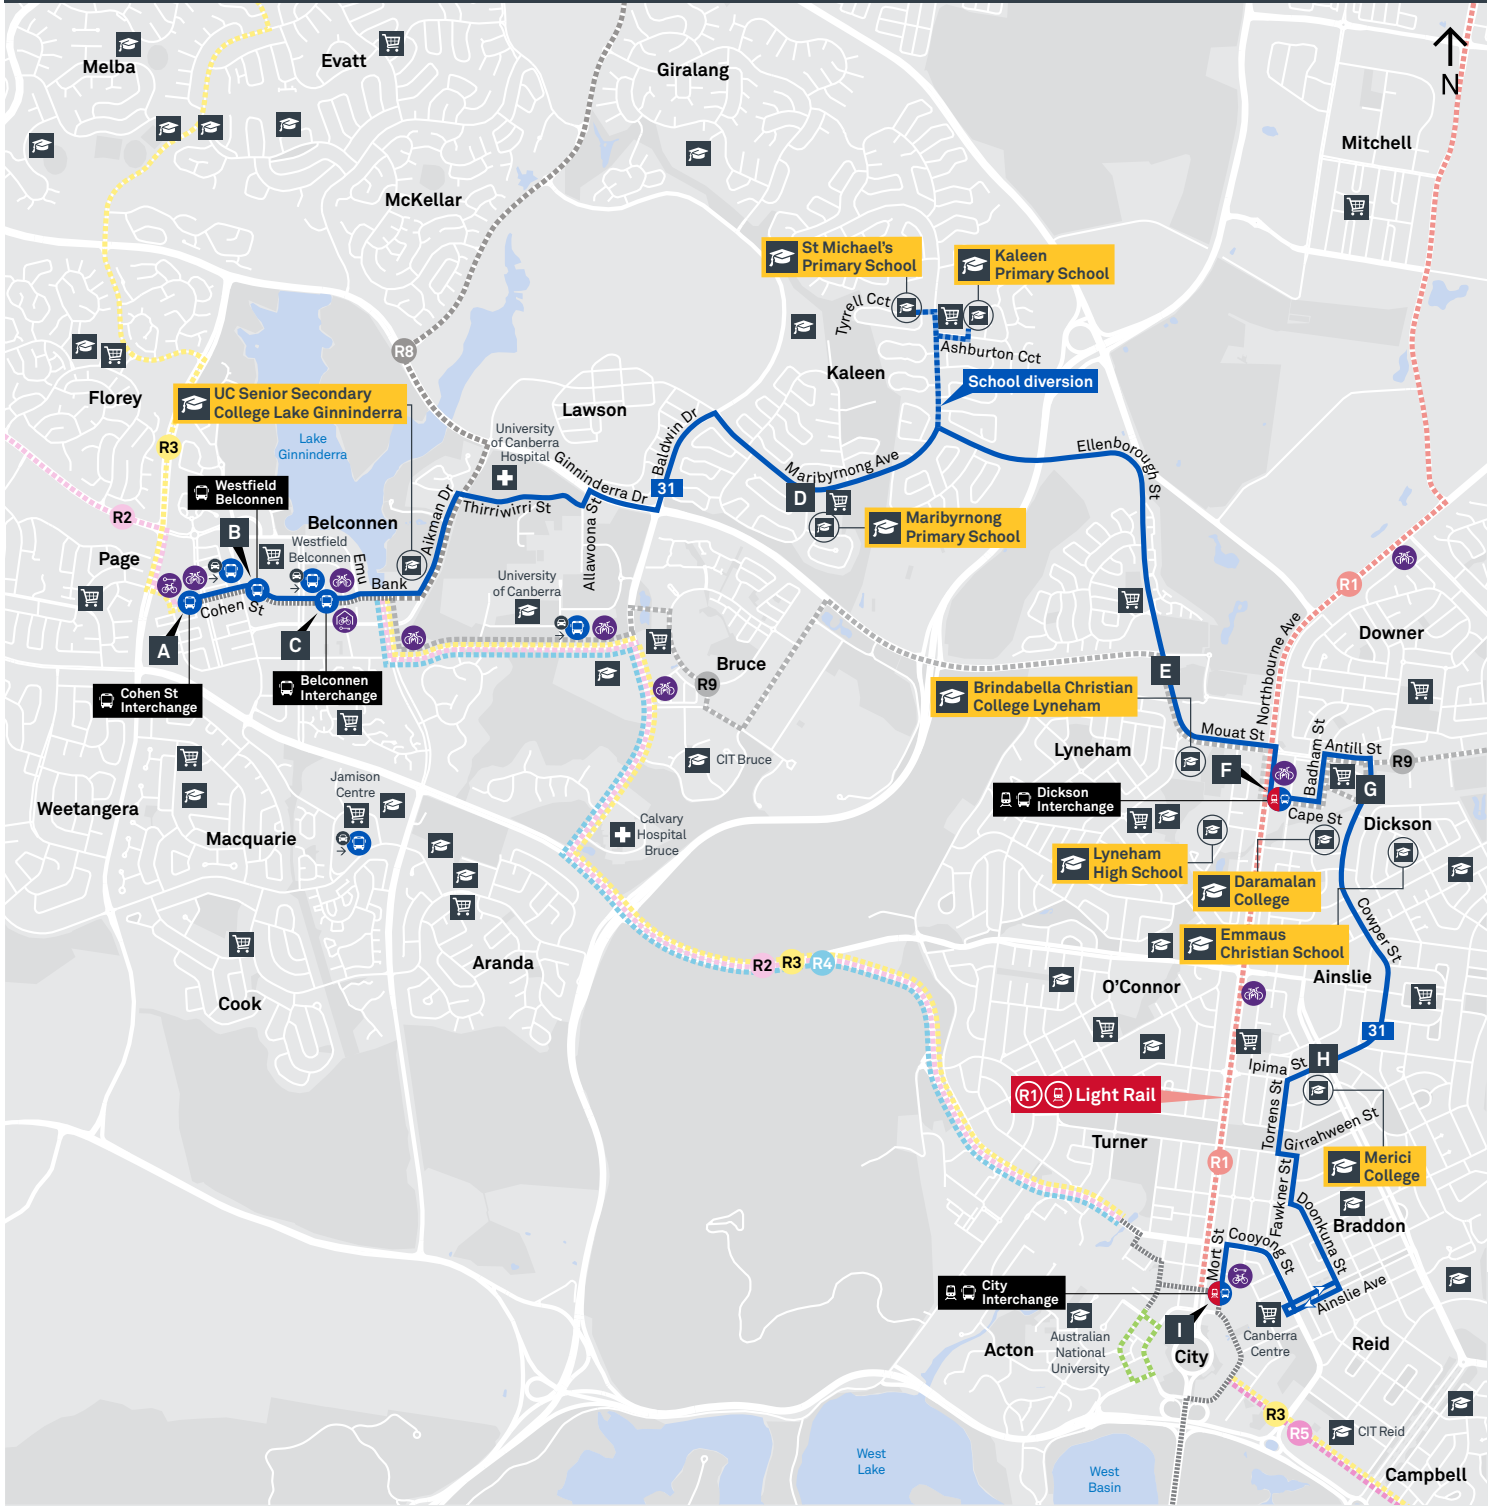

TG19027

BELCONNEN TO DICKSON via Giralang and Kaleen

30

ROUTE MAP

- Bus route
- Bus station
- Mode interchange
- Educational institution
- Hospital
- Bicycle lockers
- Park and Ride
- R2 RAPID route
- Bus terminus
- 30 Route number
- Shopping centre
- Bicycle rails
- Bicycle cage

CANBERRA
IS BETTER
CONNECTED

transport.act.gov.au

ACT
Government

Transport
Canberra

BELCONNEN TO CITY via Kaleen and Dickson

ROUTE MAP

- Bus route
- R2 **RAPID** route
- Bus terminus
- 31 Route number
- Shopping centre
- Bicycle rails
- Bicycle cage
- Bus station
- Mode interchange
- Educational institution
- Hospital
- Bicycle lockers
- Park and Ride

**CANBERRA
IS BETTER
CONNECTED**

transport.act.gov.au

WATSON TO CITY

via Dickson and Lyneham

ROUTE MAP

- Bus route
- Bus station
- Mode interchange
- Educational institution
- Hospital
- Bicycle lockers
- Park and Ride
- R2 RAPID route
- Bus terminus
- 50 Route number
- Shopping centre
- Bicycle rails
- Bicycle cage

CANBERRA IS BETTER CONNECTED

transport.act.gov.au

ACT Government

Transport Canberra

DICKSON TO CITY

via North Lyneham and O'Connor

ROUTE MAP

- Bus route
- Bus station
- Mode interchange
- Educational institution
- Hospital
- Bicycle lockers
- Bicycle cage
- R2 RAPID route
- Bus terminus
- 51 Route number
- Shopping centre
- Bicycle rails
- Park and Ride