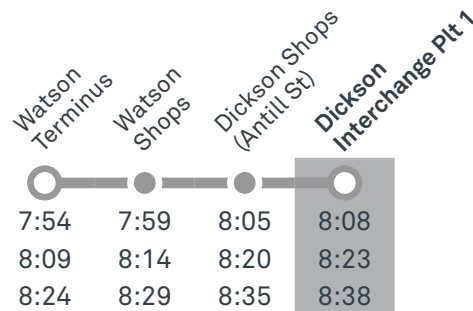

1024 From Gungahlin

Morning *RAPID* services

Other times available. Visit transport.act.gov.au

R9 From Belconnen

R9 From Watson

CANBERRA IS BETTER CONNECTED

transport.act.gov.au

TTC Transport Canberra

TG19027

DARAMALAN COLLEGE

Plan your trip with the TC Journey planner! Visit transport.act.gov.au for details

Afternoon regular services

Other times available. Visit transport.act.gov.au

30 To Belconnen

31 To City