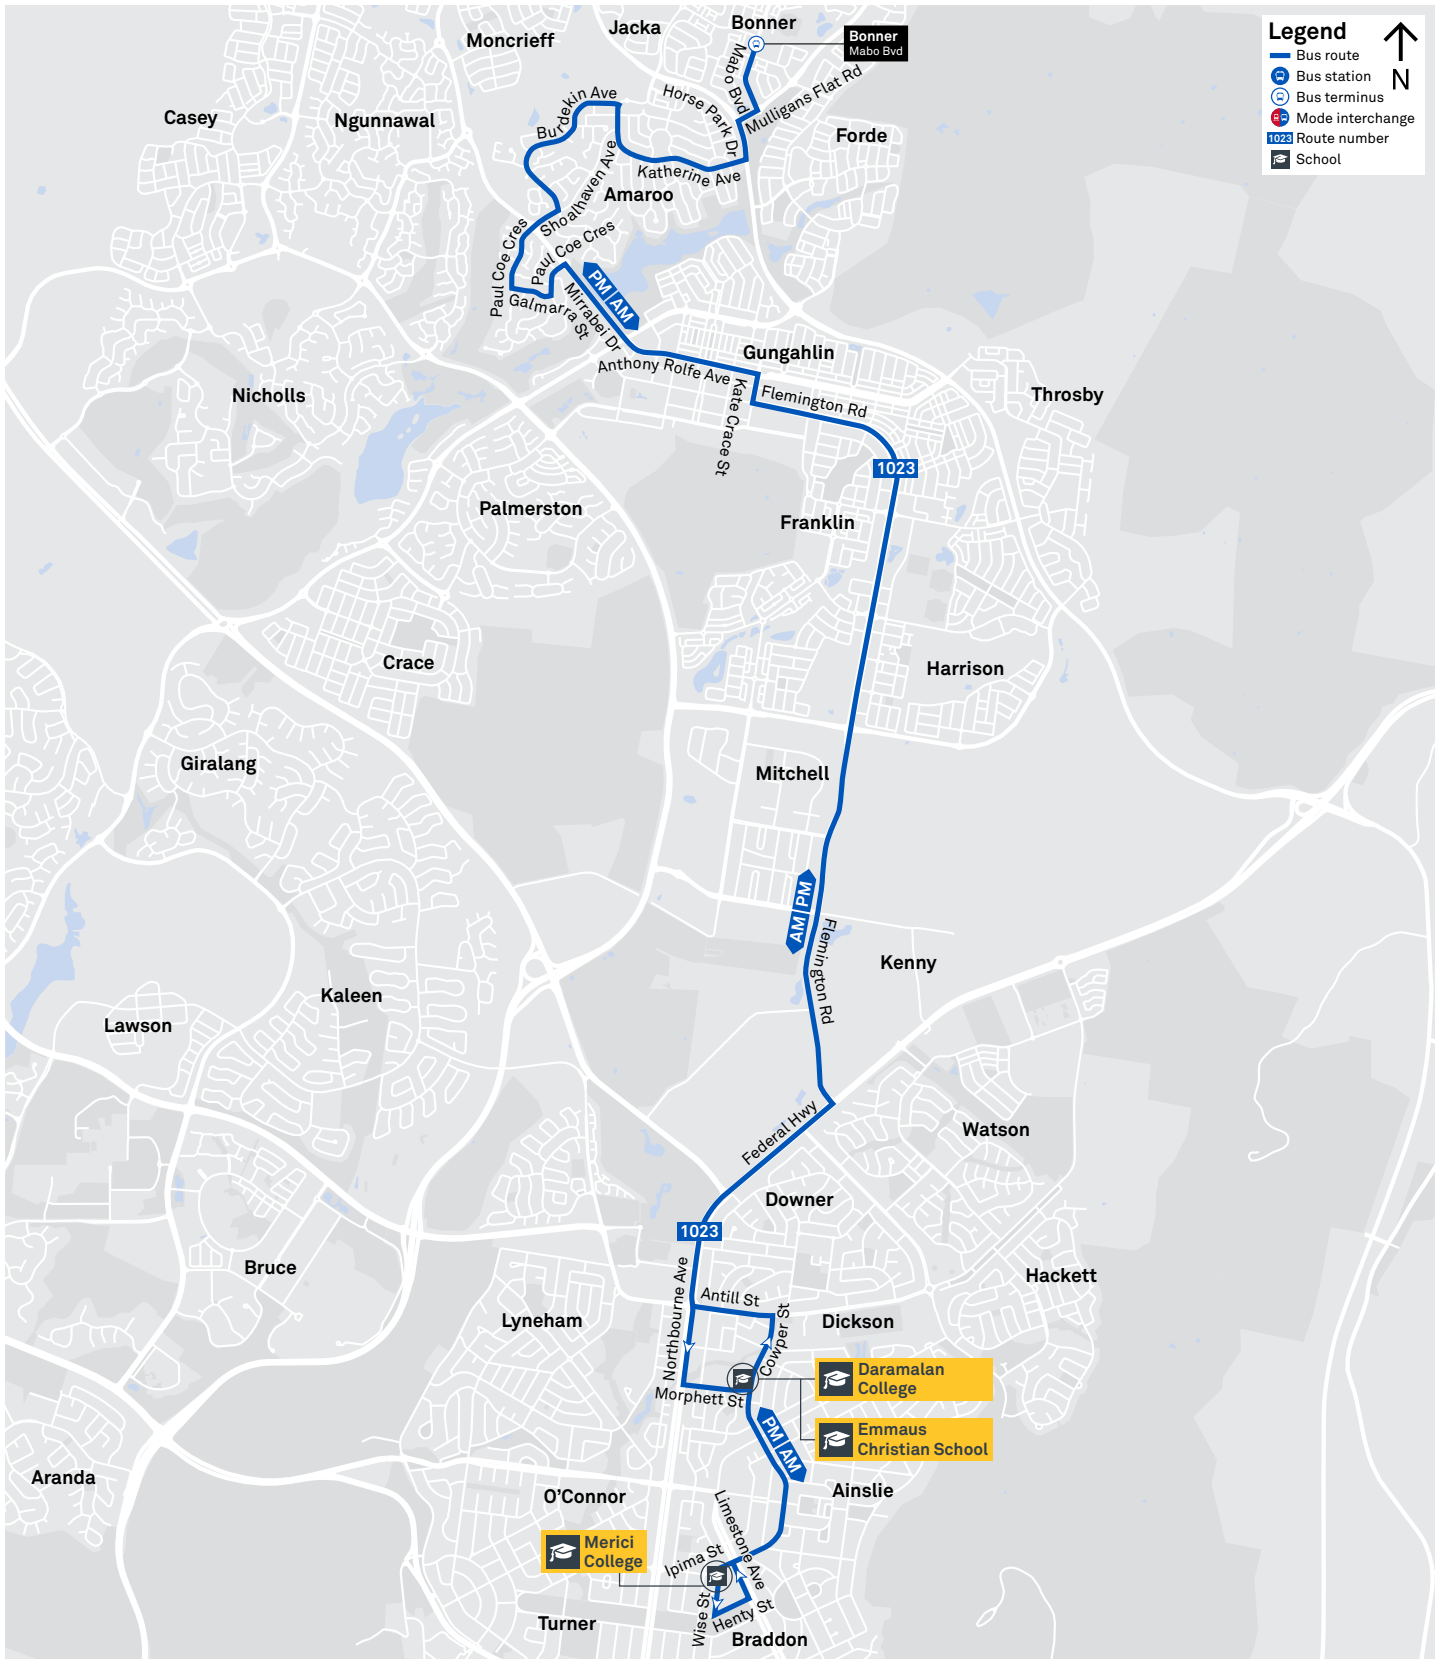

SCHOOL ROUTE 1019 (AM & PM)

SCHOOL ROUTE 1020 (AM & PM)

SCHOOL ROUTE 1021 (AM & PM)

CANBERRA
IS BETTER
CONNECTED

transport.act.gov.au

TTC Transport
Canberra

SCHOOL ROUTE 1022 (AM & PM)

SCHOOL ROUTE 1023 (AM & PM)

SCHOOL ROUTE 1024 (AM & PM)

CANBERRA
IS BETTER
CONNECTED

transport.act.gov.au

TTC Transport
Canberra

GUNGAHLIN TO CITY

via Dickson

Effective 27 April 2019

ROUTE MAP