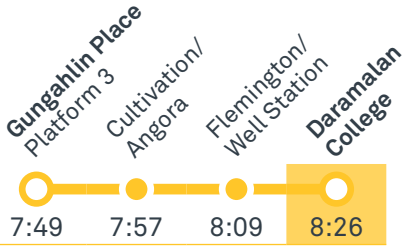

TTC Transport Canberra

TG19027

DARAMALAN COLLEGE

Plan your trip with the TC Journey planner! Visit transport.act.gov.au for details

1020 From Gungahlin

1021 From Watson

1022 From Casey

1023 From Bonner

1024 From Gungahlin

Morning *RAPID* services

Other times available. Visit transport.act.gov.au

R9 From Belconnen

R9 From Watson

CANBERRA IS BETTER CONNECTED

transport.act.gov.au

TTC Transport Canberra

TG19027

DARAMALAN COLLEGE

Plan your trip with the TC Journey planner! Visit transport.act.gov.au for details

Afternoon regular services

Other times available. Visit transport.act.gov.au

30 To Belconnen

31 To City

**CANBERRA
IS BETTER
CONNECTED**

transport.act.gov.au

WATSON TO CITY

via Dickson and Lyneham

ROUTE MAP

- Bus route
- Bus station
- Mode interchange
- Educational institution
- Hospital
- Bicycle lockers
- Park and Ride
- R2 RAPID route
- Bus terminus
- 50 Route number
- Shopping centre
- Bicycle rails
- Bicycle cage