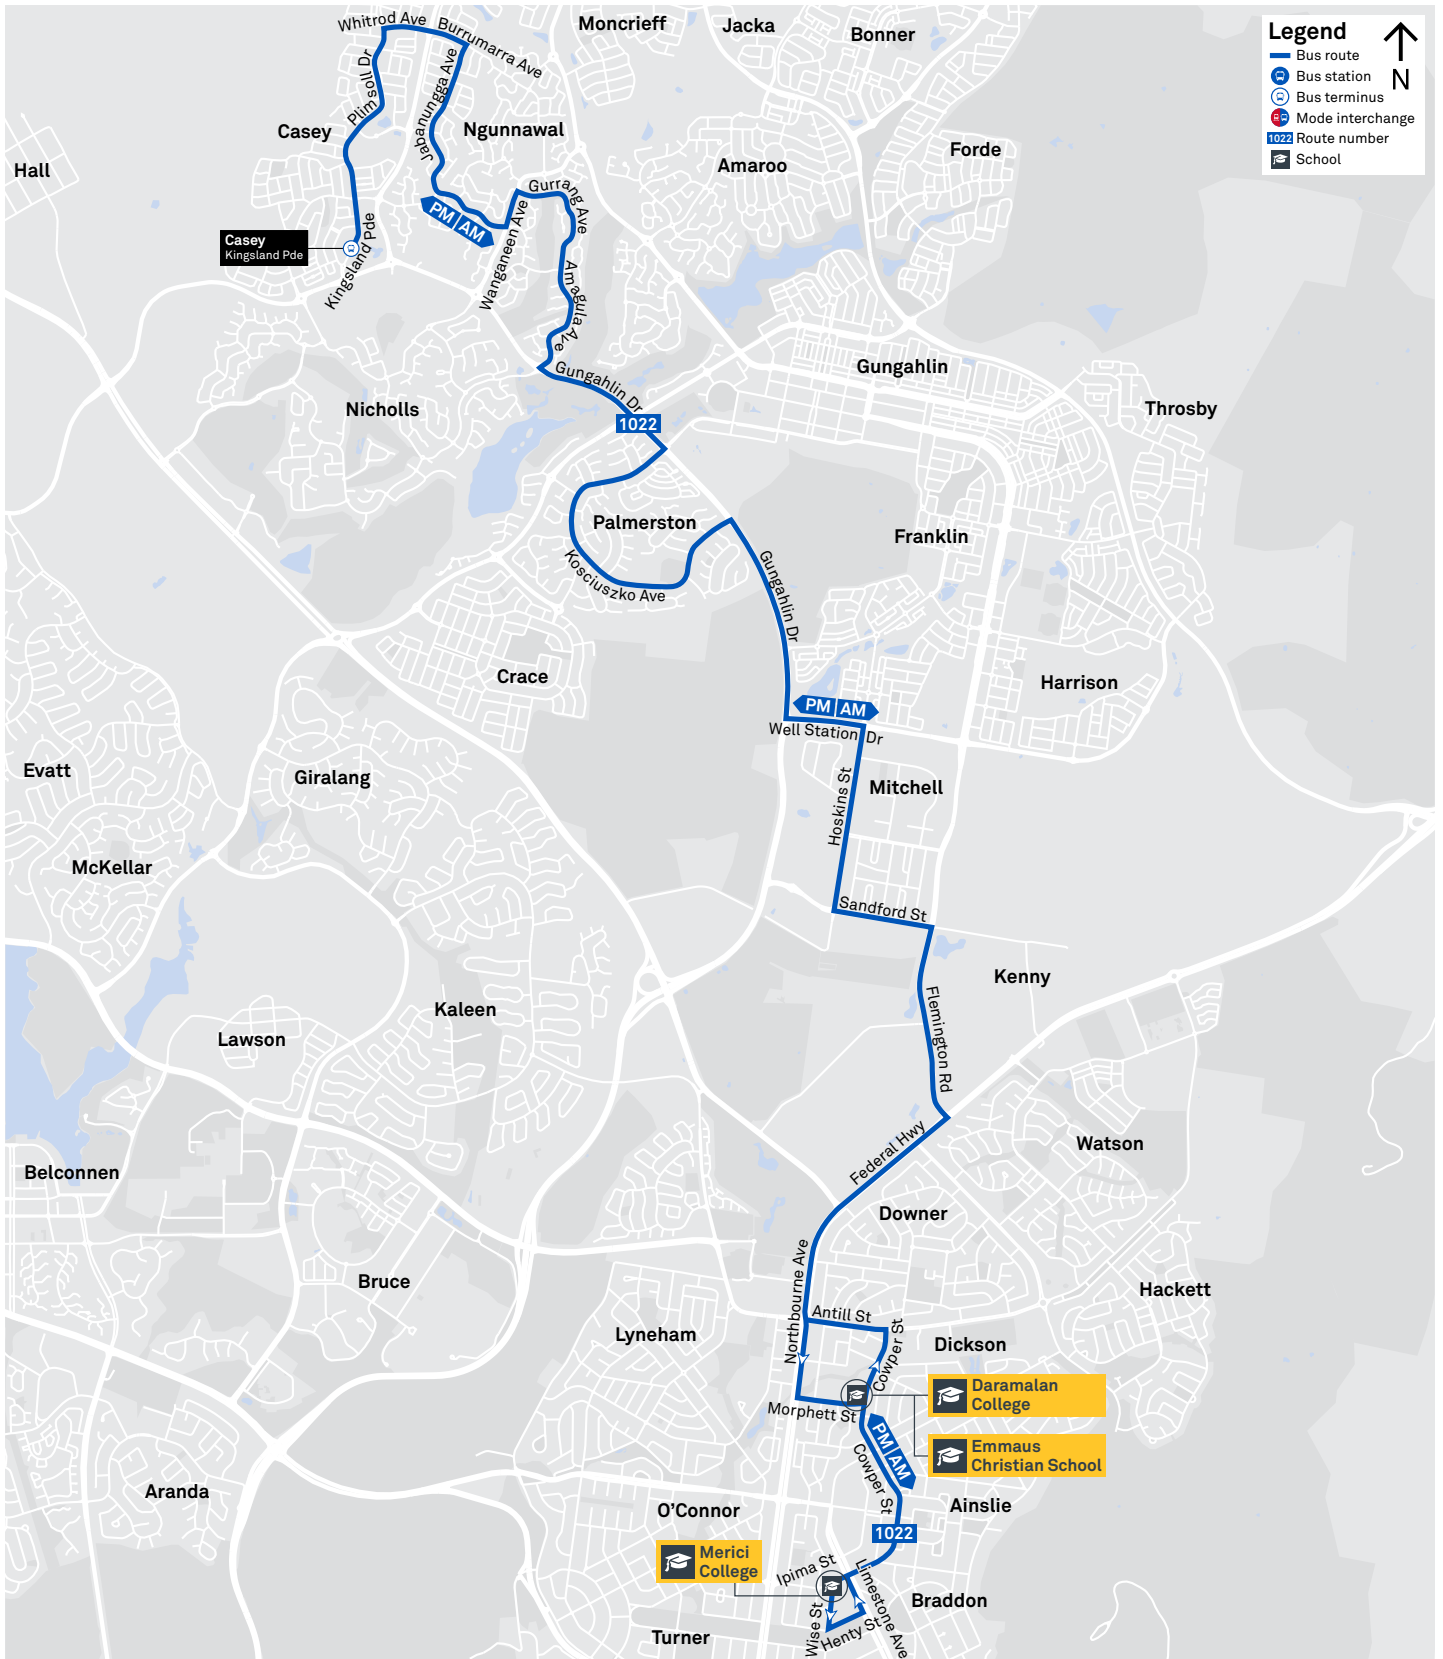

**CANBERRA
IS BETTER
CONNECTED**

transport.act.gov.au

WATSON TO CITY

via Dickson and Lyneham

ROUTE MAP

- Bus route
- Bus station
- Mode interchange
- Educational institution
- Hospital
- Bicycle lockers
- Park and Ride
- R2 RAPID route
- Bus terminus
- 50 Route number
- Shopping centre
- Bicycle rails
- Bicycle cage

SCHOOL ROUTE 1019 (AM & PM)

SCHOOL ROUTE 1020 (AM & PM)

SCHOOL ROUTE 1021 (AM & PM)

CANBERRA
IS BETTER
CONNECTED

transport.act.gov.au

TTC Transport
Canberra

SCHOOL ROUTE 1022 (AM & PM)

SCHOOL ROUTE 1023 (AM & PM)

SCHOOL ROUTE 1024 (AM & PM)

CANBERRA
IS BETTER
CONNECTED

transport.act.gov.au

TTC Transport
Canberra

GUNGAHLIN TO CITY

via Dickson

Effective 27 April 2019

ROUTE MAP