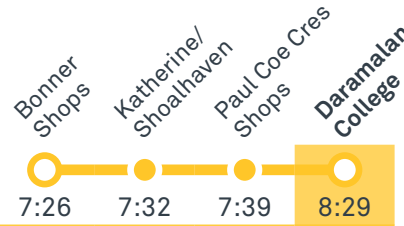

TTC Transport Canberra

TG19027

DARAMALAN COLLEGE

Plan your trip with the TC Journey planner! Visit transport.act.gov.au for details

1020 From Gungahlin

1021 From Watson

1022 From Casey

1023 From Bonner