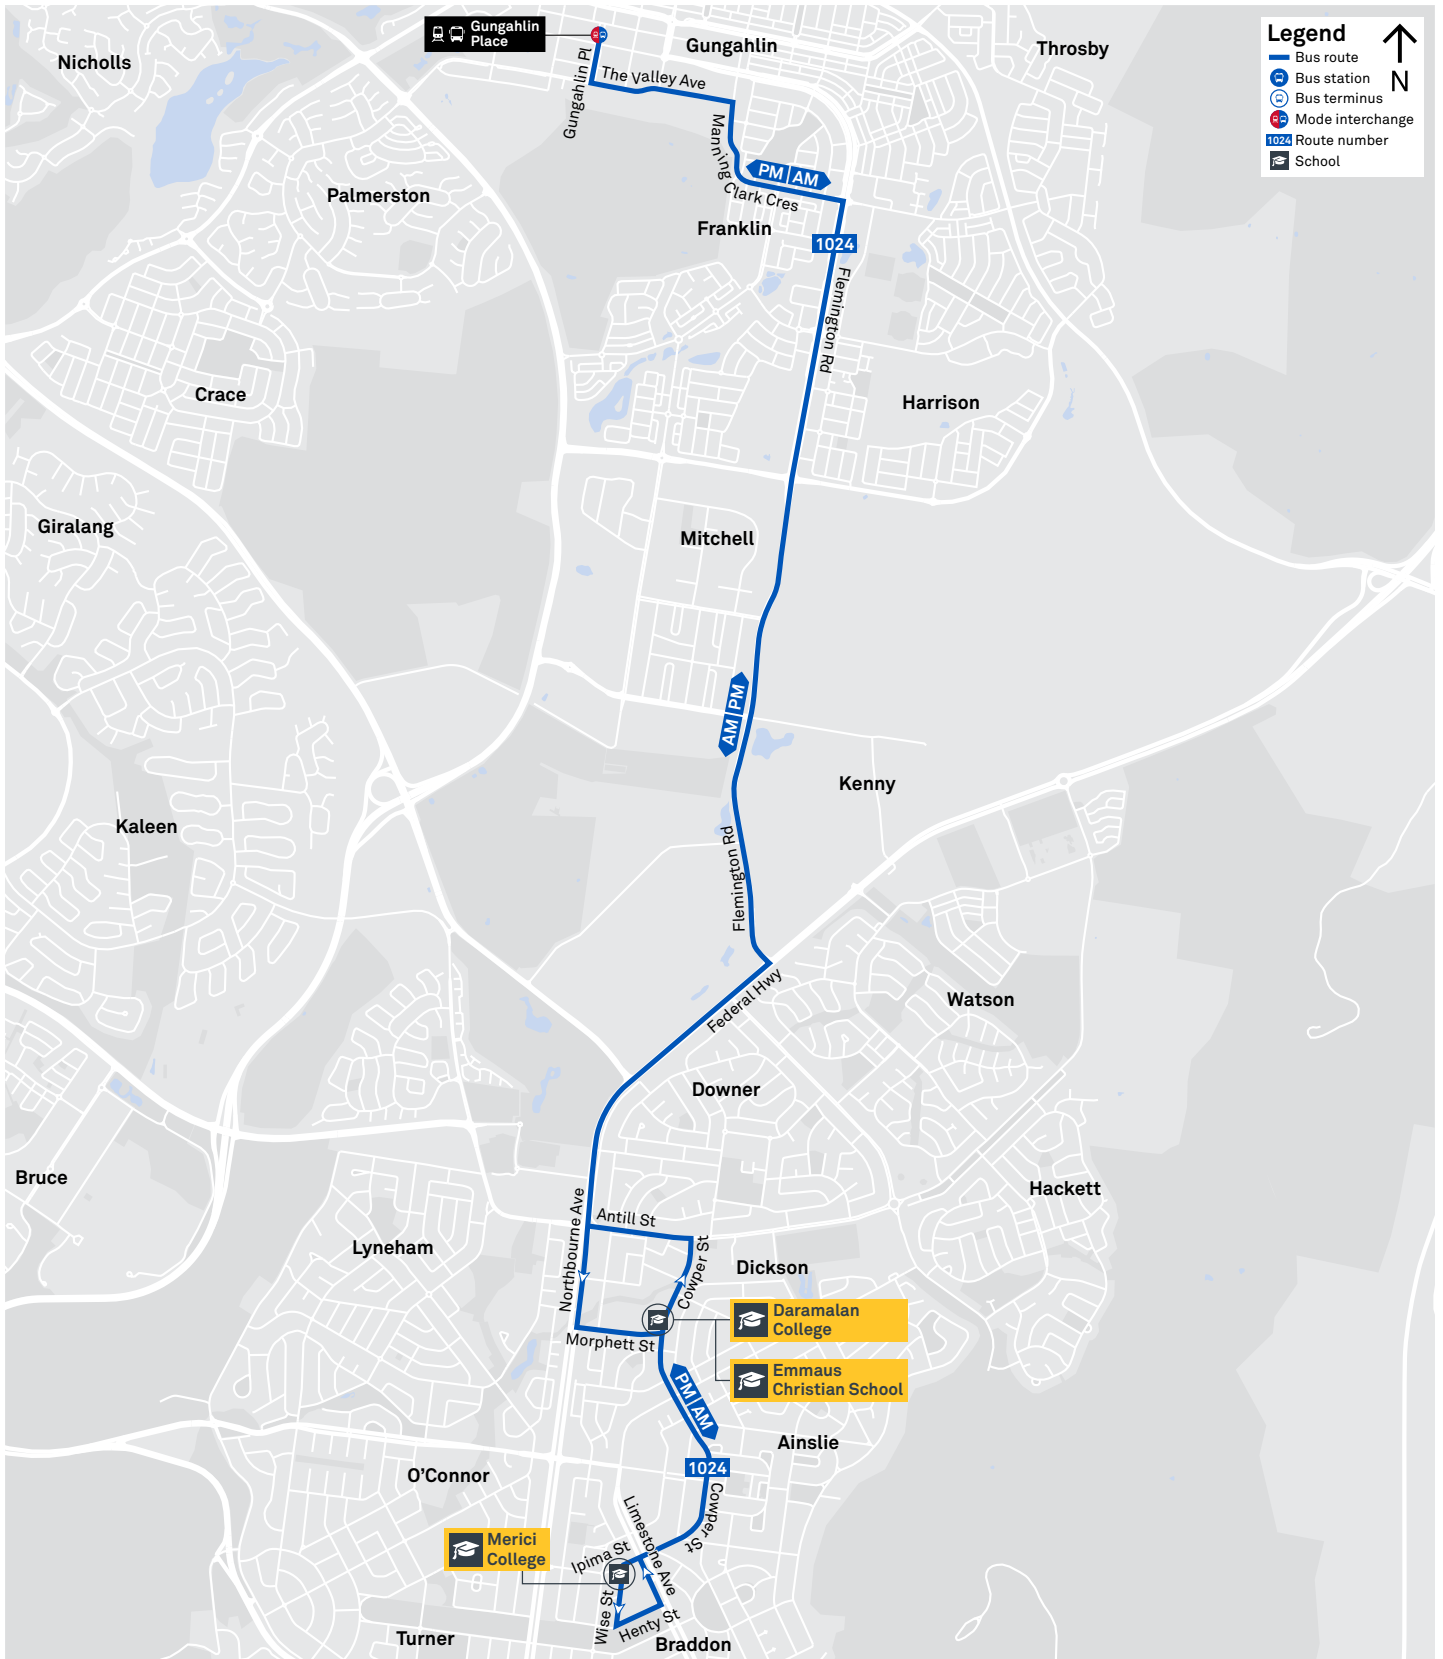

30

Regular route number

1018

School route number

R1 *RAPID* route number

Walking route

Local area map provides indicative walking paths only. This map is designed to represent local public transport options in the area and is not to scale

**CANBERRA
IS BETTER
CONNECTED**

transport.act.gov.au

WATSON TO CITY

via Dickson and Lyneham

ROUTE MAP

- Bus route
- Bus station
- Mode interchange
- Educational institution
- Hospital
- Bicycle lockers
- Park and Ride
- R2 RAPID route
- Bus terminus
- 50 Route number
- Shopping centre
- Bicycle rails
- Bicycle cage

SCHOOL ROUTE 1019 (AM & PM)

SCHOOL ROUTE 1020 (AM & PM)

SCHOOL ROUTE 1021 (AM & PM)

CANBERRA
IS BETTER
CONNECTED

transport.act.gov.au

TTC Transport
Canberra

SCHOOL ROUTE 1022 (AM & PM)

SCHOOL ROUTE 1023 (AM & PM)

SCHOOL ROUTE 1024 (AM & PM)

CANBERRA
IS BETTER
CONNECTED

transport.act.gov.au

TTC Transport
Canberra

GUNGAHLIN TO CITY

via Dickson

Effective 27 April 2019

ROUTE MAP