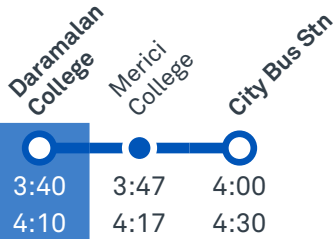

TG19027

DARAMALAN COLLEGE

Plan your trip with the TC Journey planner! Visit transport.act.gov.au for details

Afternoon regular services

Other times available. Visit transport.act.gov.au

30 To Belconnen

31 To City