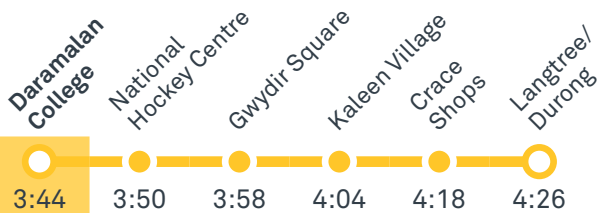

TG19027

DARAMALAN COLLEGE

Plan your trip with the TC Journey planner! Visit transport.act.gov.au for details

Afternoon regular services

Other times available. Visit transport.act.gov.au

30 To Belconnen

31 To City

31 To Belconnen

51 To City

53 To National Museum

Afternoon school services

1018 To Crace

1019 To Nicholls

TG19027

CANBERRA
IS BETTER
CONNECTED