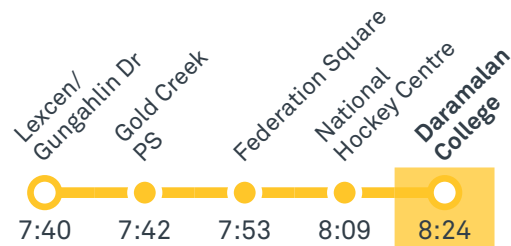

30

Regular route number

1018

School route number

R1 *RAPID* route number

Walking route

Local area map provides indicative walking paths only. This map is designed to represent local public transport options in the area and is not to scale

DARAMALAN COLLEGE

Plan your trip with the TC Journey planner! Visit transport.act.gov.au for details

Morning regular services

Other times available. Visit transport.act.gov.au

30 From Belconnen

31 From Belconnen

31 From City

51 From City

53 From National Museum

Morning school services

1018 From Crace

1019 From Nicholls

CANBERRA IS BETTER CONNECTED

transport.act.gov.au

TTC Transport Canberra

TG19027

DARAMALAN COLLEGE

Plan your trip with the TC Journey planner! Visit transport.act.gov.au for details

1020 From Gungahlin

1021 From Watson

1022 From Casey

1023 From Bonner