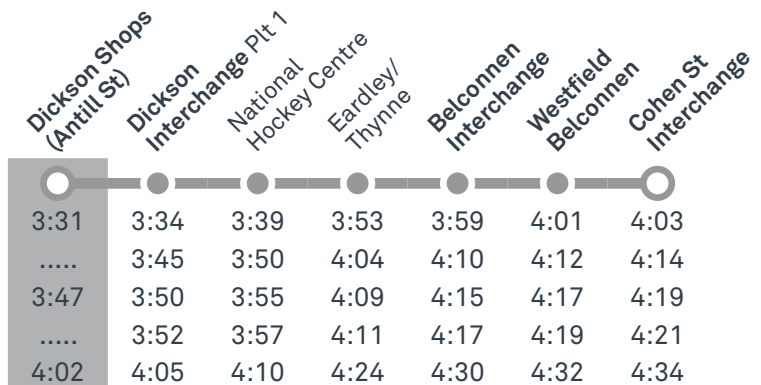

1024 To Gungahlin

Afternoon *RAPID* services

Other times available. Visit transport.act.gov.au

R9 To Watson

R9 To Belconnen

CANBERRA IS BETTER CONNECTED

transport.act.gov.au

TTC Transport Canberra

TG19027

BELCONNEN TO DICKSON via Giralang and Kaleen

30

ROUTE MAP

- Bus route
- Bus station
- Mode interchange
- Educational institution
- Hospital
- Bicycle lockers
- Park and Ride
- R2 RAPID route
- Bus terminus
- 30 Route number
- Shopping centre
- Bicycle rails
- Bicycle cage