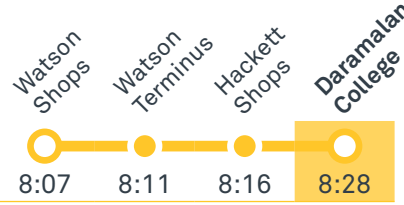

TTC Transport Canberra

TG19027

DARAMALAN COLLEGE

Plan your trip with the TC Journey planner! Visit transport.act.gov.au for details

1020 From Gungahlin

1021 From Watson

1022 From Casey

1023 From Bonner