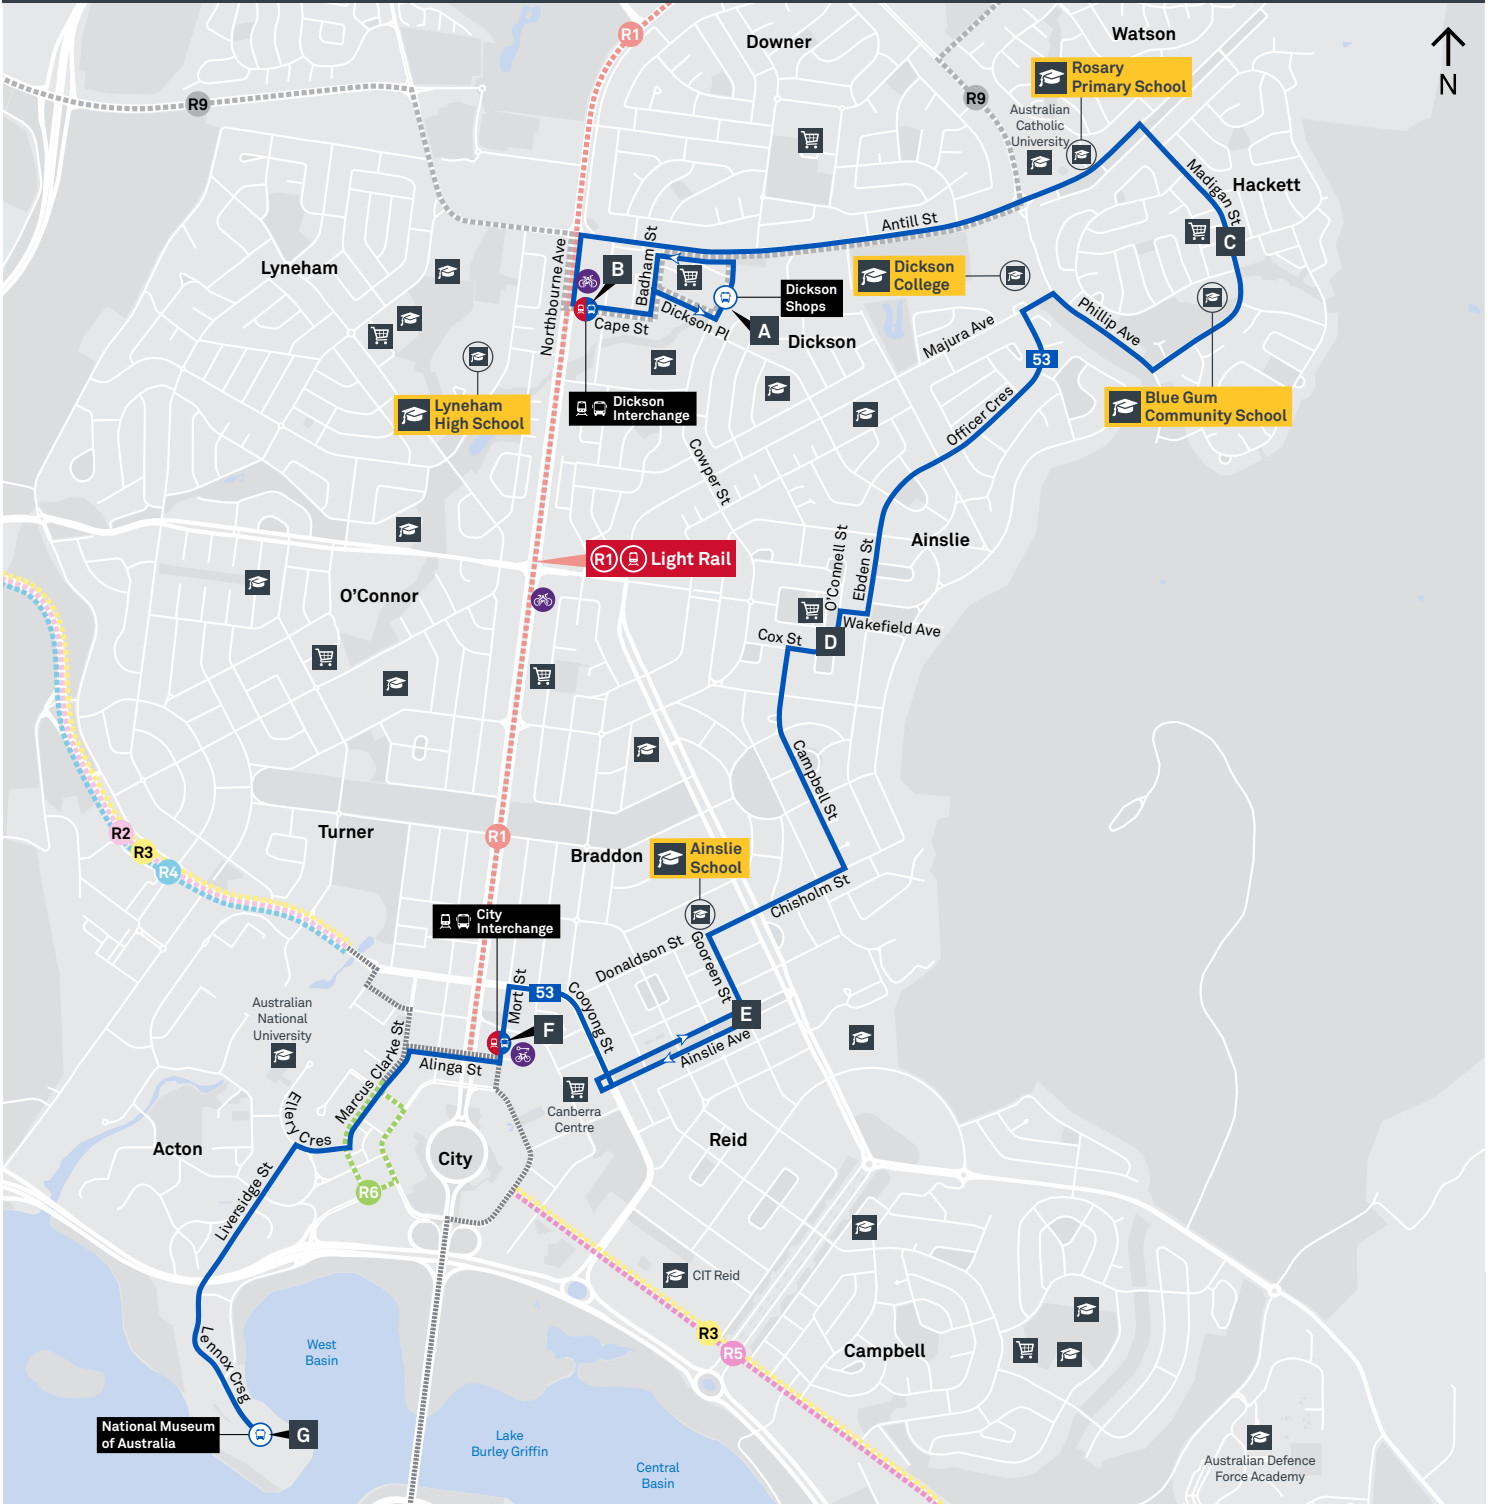

**CANBERRA
IS BETTER
CONNECTED**

transport.act.gov.au

WATSON TO CITY

via Dickson and Lyneham

ROUTE MAP

- Bus route
- Bus station
- Mode interchange
- Educational institution
- Hospital
- Bicycle lockers
- Park and Ride
- R2 RAPID route
- Bus terminus
- 50 Route number
- Shopping centre
- Bicycle rails
- Bicycle cage

CANBERRA IS BETTER CONNECTED

transport.act.gov.au

ACT Government

Transport Canberra

DICKSON TO CITY

via North Lyneham and O'Connor

ROUTE MAP

- Bus route
- Bus station
- Mode interchange
- Educational institution
- Hospital
- Bicycle lockers
- Bicycle cage
- R2 RAPID route
- Bus terminus
- 51 Route number
- Shopping centre
- Bicycle rails
- Park and Ride

CANBERRA IS BETTER CONNECTED

transport.act.gov.au

ACT
Government

Transport Canberra

DICKSON TO MUSEUM via Hackett and Ainslie

53

ROUTE MAP

- Bus route
- Bus station
- Mode interchange
- Educational institution
- Hospital
- Bicycle lockers
- Park and Ride
- R2 RAPID route
- Bus terminus
- 53 Route number
- Shopping centre
- Bicycle rails
- Bicycle cage

SCHOOL ROUTE 1024 (AM & PM)

CANBERRA
IS BETTER
CONNECTED

transport.act.gov.au

TTC Transport
Canberra

GUNGAHLIN TO CITY

via Dickson

Effective 27 April 2019

ROUTE MAP