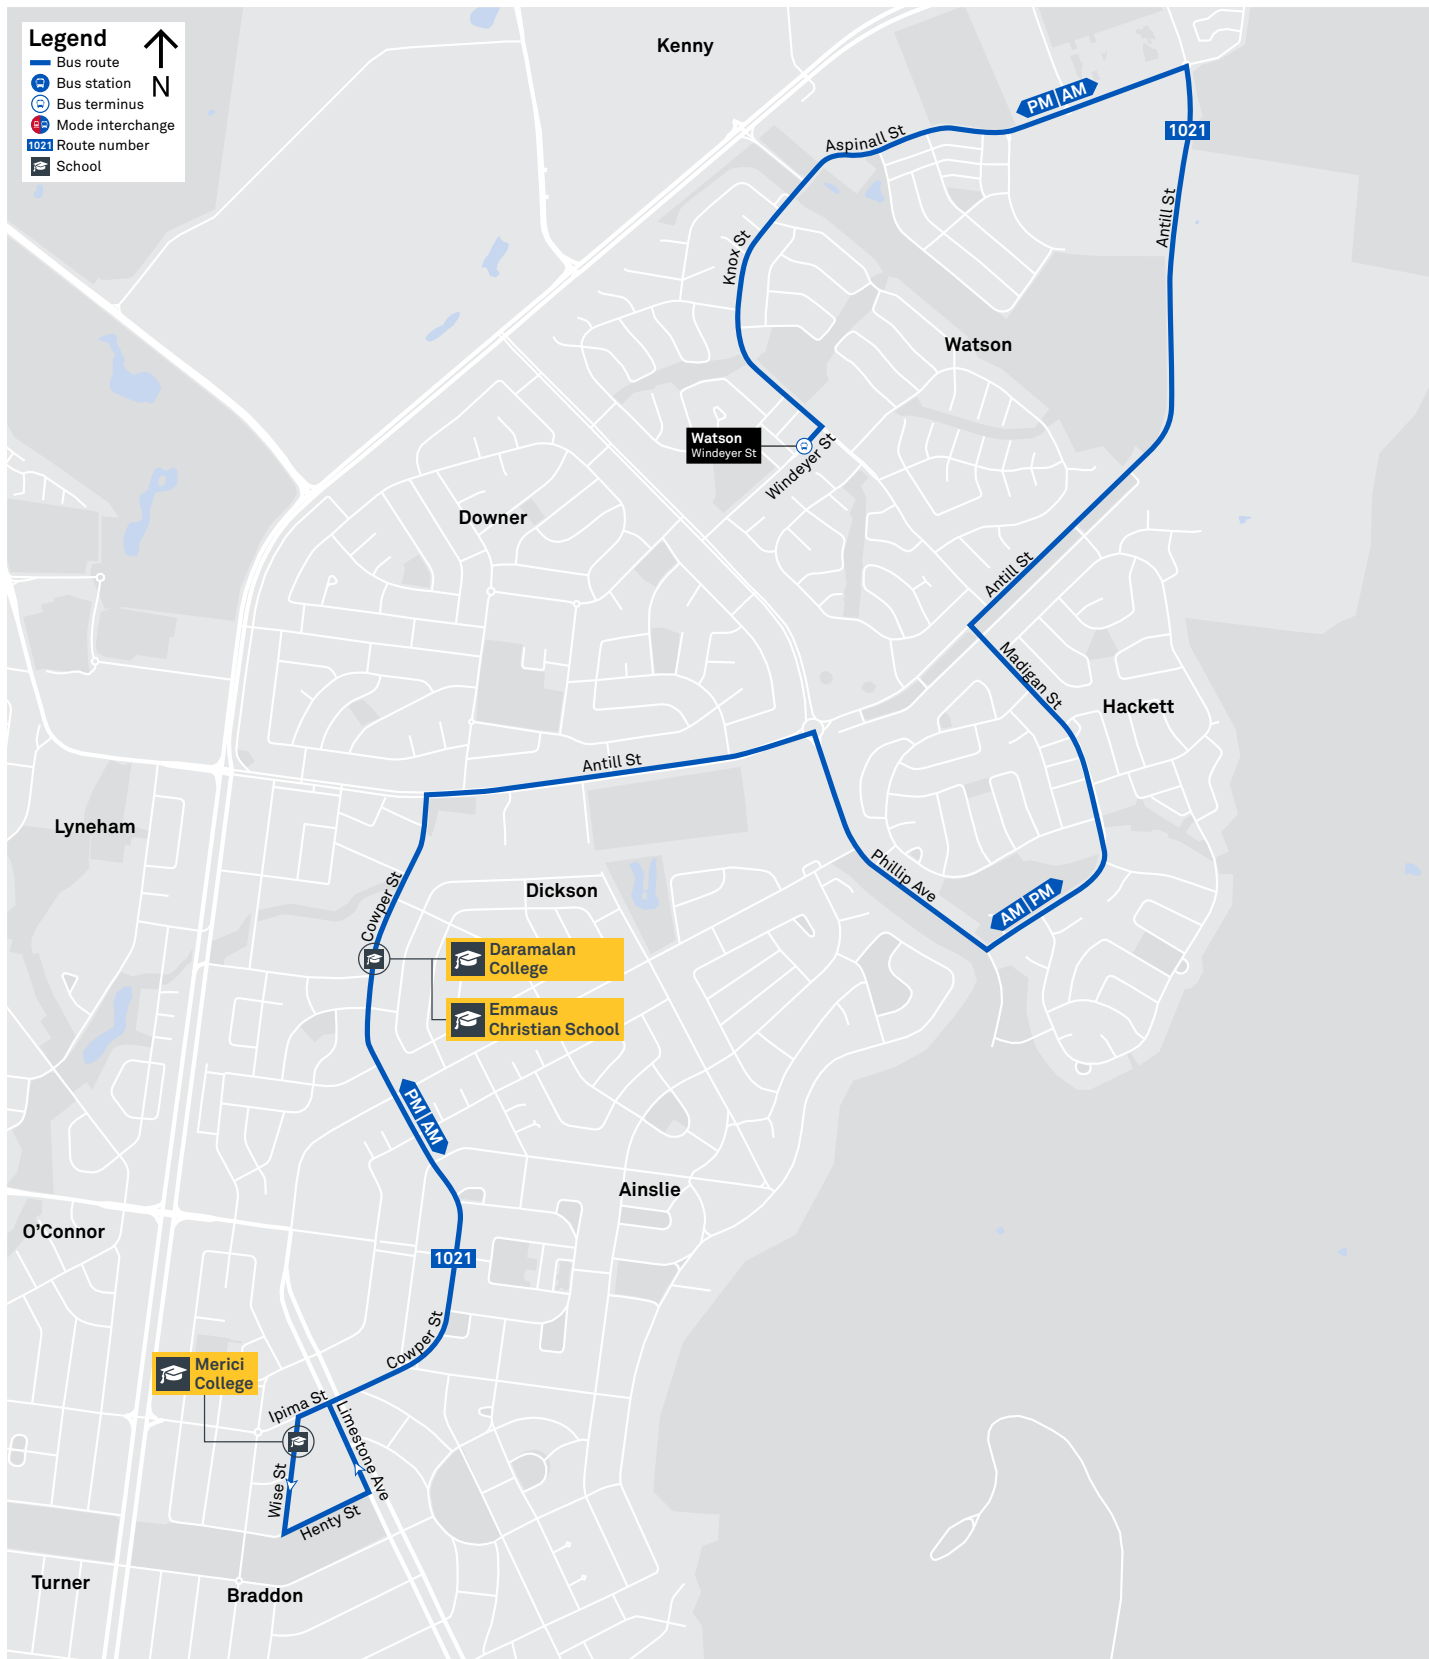

SCHOOL ROUTE 1021 (AM & PM)

CANBERRA
IS BETTER
CONNECTED

transport.act.gov.au

TTC Transport
Canberra