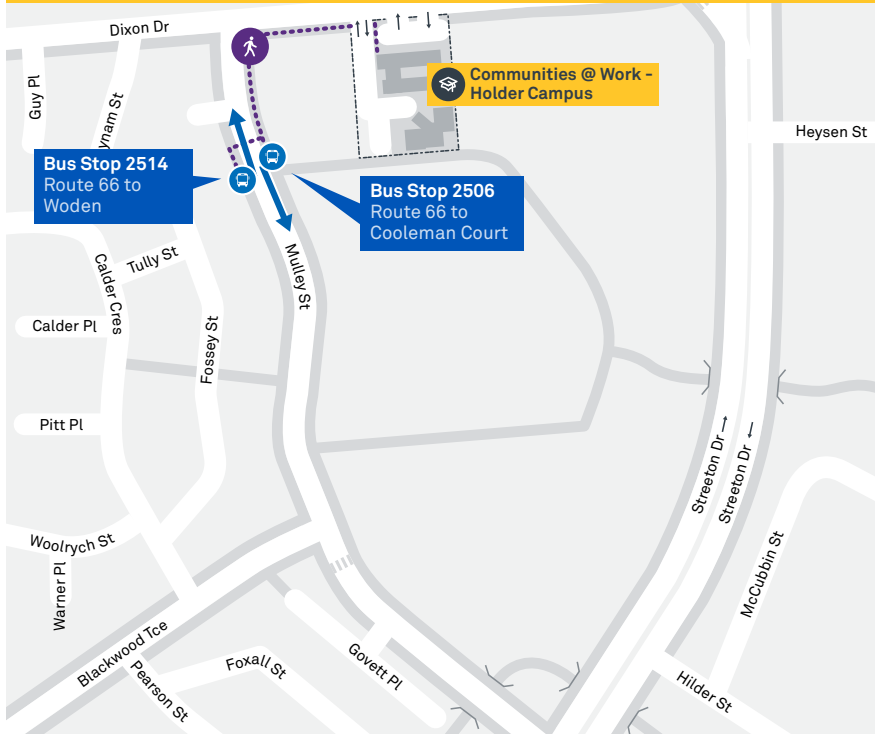

COMMUNITIES @ WORK HOLDER

Plan your trip with the TC Journey planner! Visit transport.act.gov.au for details

Local area map

School start

🕒 9:30 am

School finish

🕒 1:40 pm

Bus stop location

66

Regular route number

Walking route

Local area map provides indicative walking paths only. This map is designed to represent local public transport options in the area and is not to scale

Summary of bus services

Route	AM	PM	Suburbs/Areas Served	Other information
66	✓	✓	Woden Bus Station, Lyons, Weston, Coombs, Denman Prospect, Wright, Duffy, Holder, Cooleman Court	

TG19027

CANBERRA
IS BETTER
CONNECTED

transport.act.gov.au

TTC Transport
Canberra