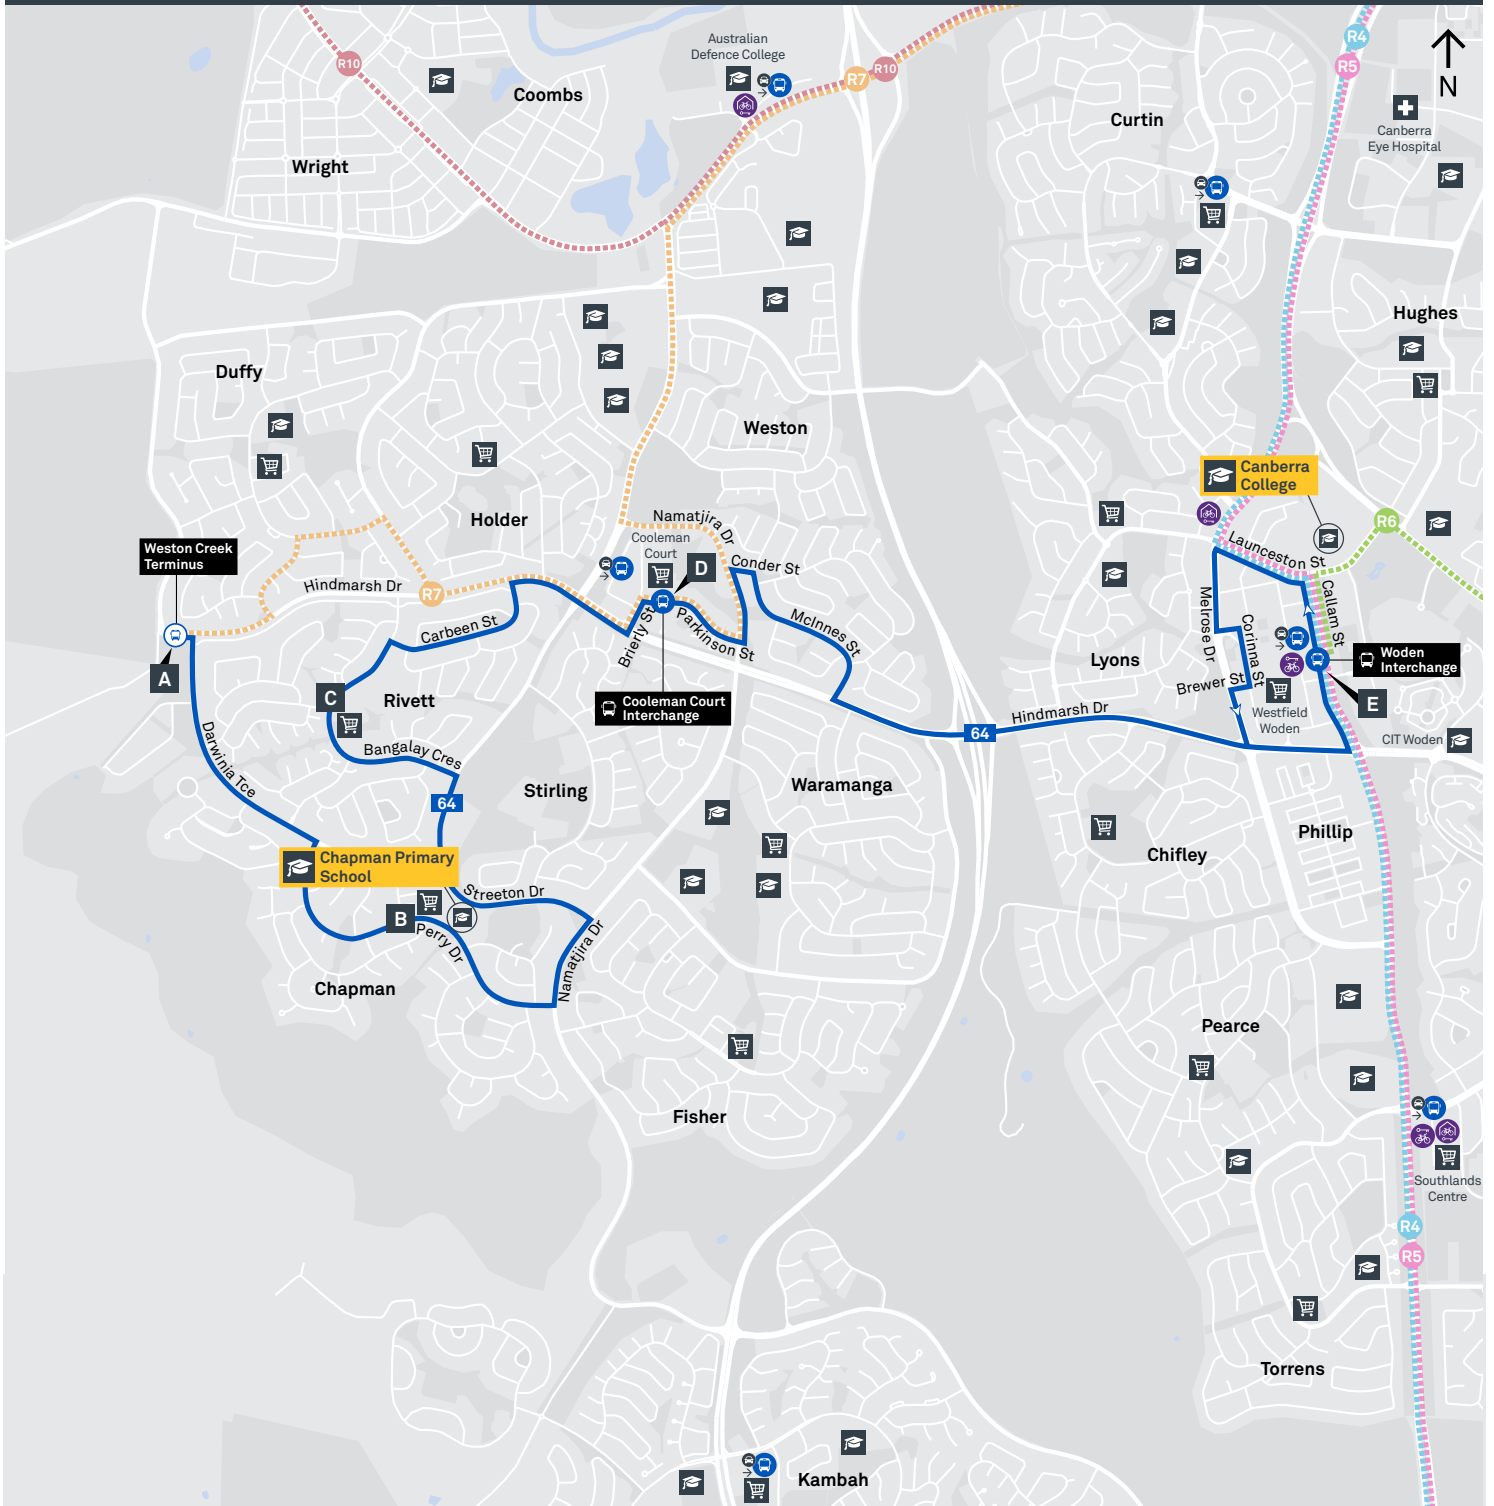

Route	AM	PM	Suburbs/Areas Served	Other information
64	✓	✓	Woden Bus Station, Phillip, Weston, Cooleman Court, Rivett, Chapman	

TG19027

CANBERRA
IS BETTER
CONNECTED

transport.act.gov.au

TTC Transport
Canberra

CHAPMAN PRIMARY SCHOOL

Plan your trip with the TC Journey planner! Visit transport.act.gov.au for details

Morning regular services

Other times available. Visit transport.act.gov.au

64

From Woden

64

From Weston Creek Terminus

Other times available. Visit transport.act.gov.au

64

To Weston Creek Terminus

64

To Woden

CANBERRA
IS BETTER
CONNECTED

transport.act.gov.au

TTC Transport
Canberra

TG19027

WESTON CREEK TO WODEN via Rivett and Coolman Court

ROUTE MAP

- Bus route
- Bus station
- Mode interchange
- Educational institution
- Hospital
- Bicycle lockers
- Park and Ride
- R4 RAPID route
- Bus terminus
- 64 Route number
- Shopping centre
- Bicycle rails
- Bicycle cage