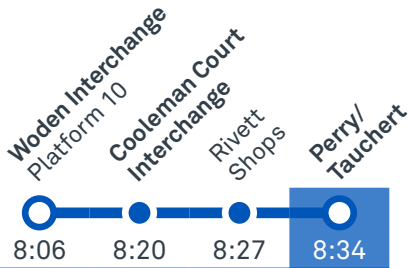

Route	AM	PM	Suburbs/Areas Served	Other information
64	✓	✓	Woden Bus Station, Phillip, Weston, Cooleman Court, Rivett, Chapman	

TG19027

CANBERRA
IS BETTER
CONNECTED

transport.act.gov.au

TTC Transport
Canberra

CHAPMAN PRIMARY SCHOOL

Plan your trip with the TC Journey planner! Visit transport.act.gov.au for details

Morning regular services

Other times available. Visit transport.act.gov.au

64

From Woden

64

From Weston Creek Terminus

Other times available. Visit transport.act.gov.au

64

To Weston Creek Terminus

64

To Woden

CANBERRA
IS BETTER
CONNECTED

transport.act.gov.au

TTC Transport
Canberra

TG19027

WESTON CREEK TO WODEN via Rivett and Coolman Court

ROUTE MAP

- Bus route
- Bus station
- Mode interchange
- Educational institution
- Hospital
- Bicycle lockers
- Park and Ride
- R4 RAPID route
- Bus terminus
- 64 Route number
- Shopping centre
- Bicycle rails
- Bicycle cage