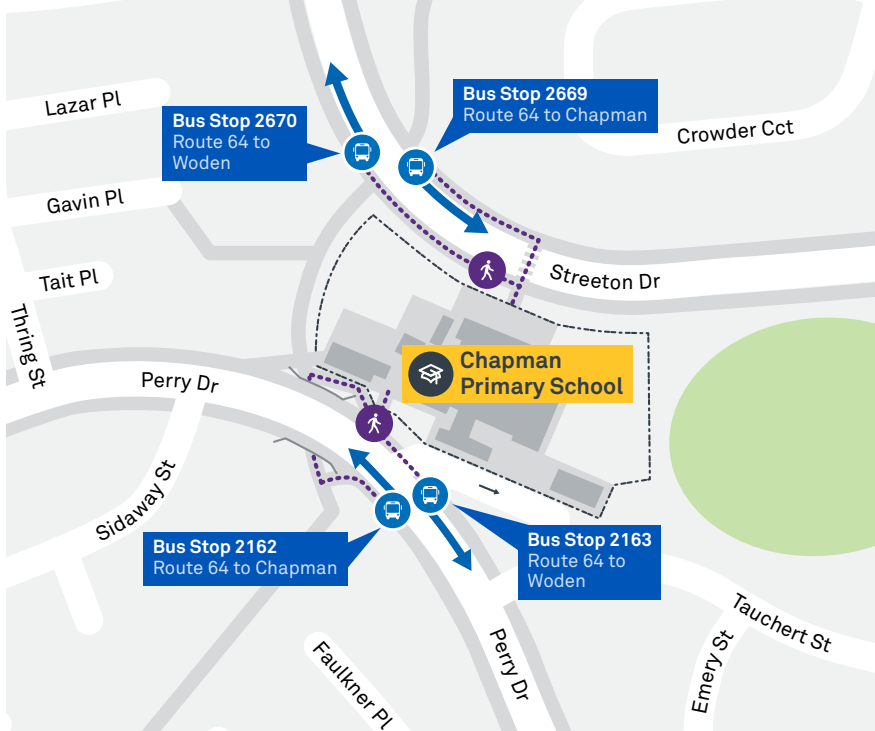

CHAPMAN PRIMARY SCHOOL

Plan your trip with the TC Journey planner! Visit transport.act.gov.au for details

Local area map

School start

🕒 8:50 am

School finish

🕒 3:00 pm

Bus stop location

64

Regular route number

Walking route

Local area map provides indicative walking paths only. This map is designed to represent local public transport options in the area and is not to scale

Summary of bus services

Route	AM	PM	Suburbs/Areas Served	Other information
64	✓	✓	Woden Bus Station, Phillip, Weston, Cooleman Court, Rivett, Chapman	

TG19027

CANBERRA
IS BETTER
CONNECTED

transport.act.gov.au

TTC Transport
Canberra

TG19027

WESTON CREEK TO WODEN via Rivett and Coolman Court

ROUTE MAP

- Bus route
- Bus station
- Mode interchange
- Educational institution
- Hospital
- Bicycle lockers
- Park and Ride
- R4 RAPID route
- Bus terminus
- 64 Route number
- Shopping centre
- Bicycle rails
- Bicycle cage