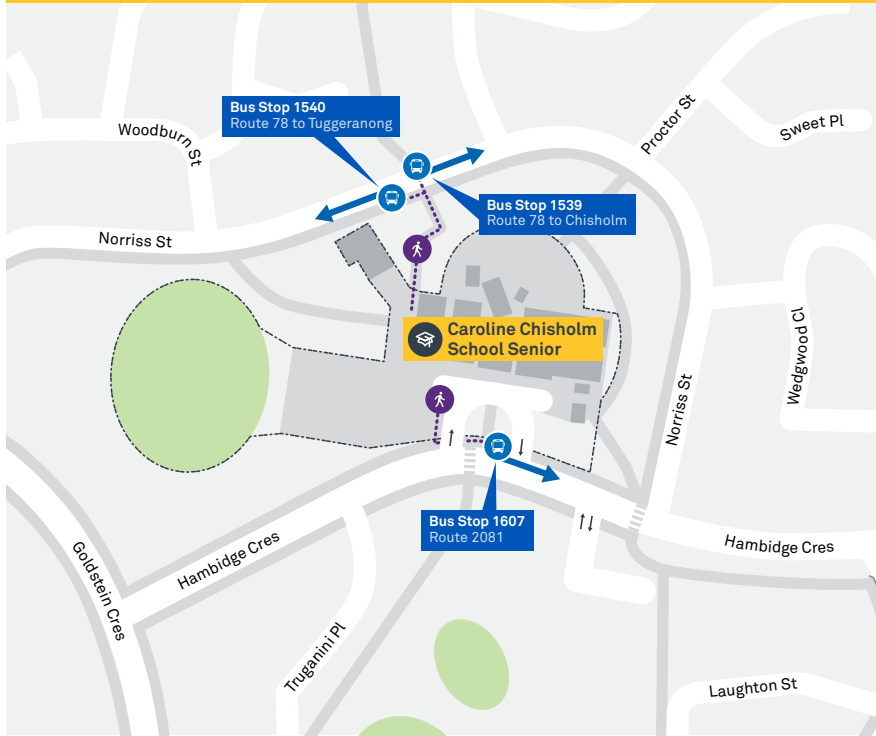

CAROLINE CHISHOLM SENIOR CAMPUS

Plan your trip with the TC Journey planner! Visit transport.act.gov.au for details

Local area map

School start

🕒 9:00 am

School finish

🕒 3:00 pm

Bus stop location

78

Regular route number

2081

School route number

Walking route

Local area map provides indicative walking paths only. This map is designed to represent local public transport options in the area and is not to scale

Summary of bus services

Route	AM	PM	Suburbs/Areas Served	Other information
78	✓	✓	Tuggeranong Bus Station, Greenway, Bonython, Isabella Plains, Richardson, Chisholm	
2081	✓	✓	Erindale Bus Station, Fadden, Macarthur, Gilmore, Richardson, Chisholm	

CANBERRA
IS BETTER
CONNECTED

transport.act.gov.au

TTC Transport
Canberra

TG19027