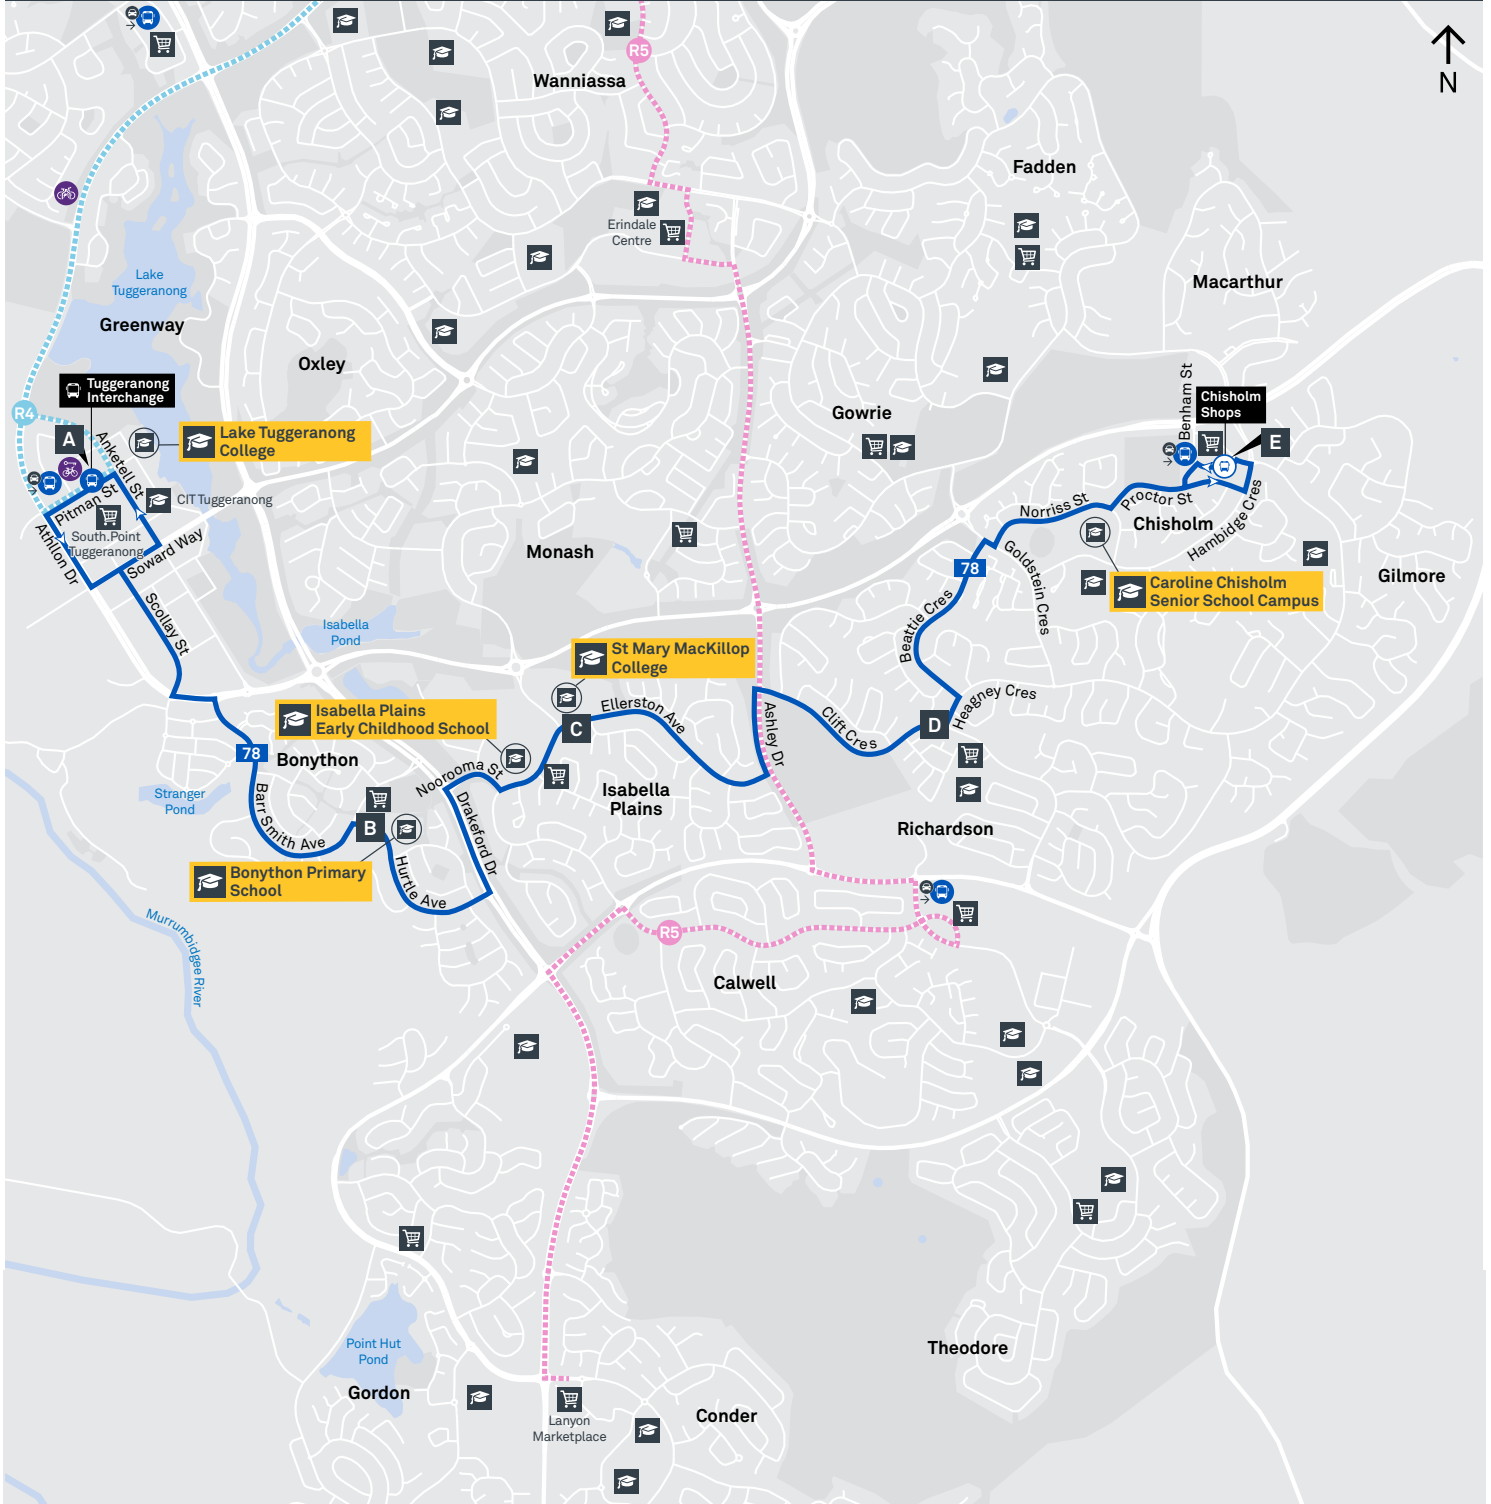

Other times available. Visit transport.act.gov.au

78 From Tuggeranong

Morning school services

2081 From Erindale Centre

CANBERRA
IS BETTER
CONNECTED

transport.act.gov.au

TTC Transport
Canberra

TG19027

Afternoon school services

2081 To Erindale Centre

CANBERRA
IS BETTER
CONNECTED

transport.act.gov.au

TTC Transport
Canberra

TG19027

TUGGERANONG TO CHISHOLM via Bonython and Isabella Plains

78

ROUTE MAP

- Bus route
- Bus station
- Mode interchange
- Educational institution
- Hospital
- Bicycle lockers
- Park and Ride
- R4** RAPID route
- Bus terminus
- 78** Route number
- Shopping centre
- Bicycle rails
- Bicycle cage

**CANBERRA
IS BETTER
CONNECTED**

transport.act.gov.au

ACT
Government

**Transport
Canberra**

SCHOOL ROUTE 2081 (AM & PM)