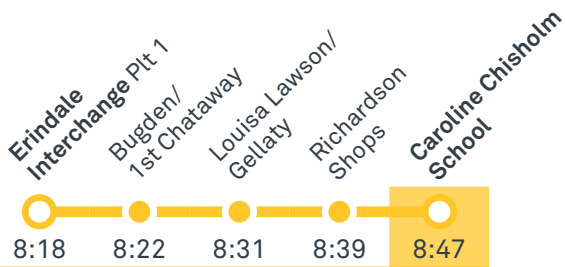

78

Regular route number

2081

School route number

Walking route

Local area map provides indicative walking paths only. This map is designed to represent local public transport options in the area and is not to scale

CANBERRA
IS BETTER
CONNECTED

transport.act.gov.au

TTC Transport
Canberra

TG19027

CAROLINE CHISHOLM SENIOR CAMPUS

Plan your trip with the TC Journey planner! Visit transport.act.gov.au for details

Morning regular services

Other times available. Visit transport.act.gov.au

78 From Tuggeranong

Morning school services

2081 From Erindale Centre

CANBERRA
IS BETTER
CONNECTED

transport.act.gov.au

TTC Transport
Canberra

TG19027