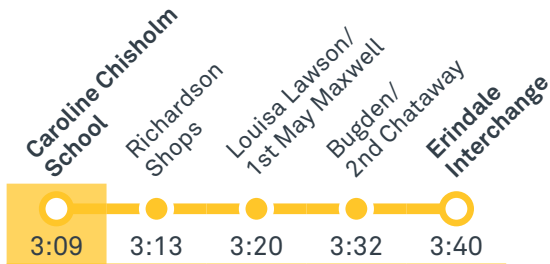

CAROLINE CHISHOLM SENIOR CAMPUS

Plan your trip with the TC Journey planner! Visit transport.act.gov.au for details

Afternoon regular services

Other times available. Visit transport.act.gov.au

78 To Tuggeranong

Afternoon school services

2081 To Erindale Centre

CANBERRA
IS BETTER
CONNECTED

transport.act.gov.au

TTC Transport
Canberra

TG19027

TUGGERANONG TO CHISHOLM via Bonython and Isabella Plains

78