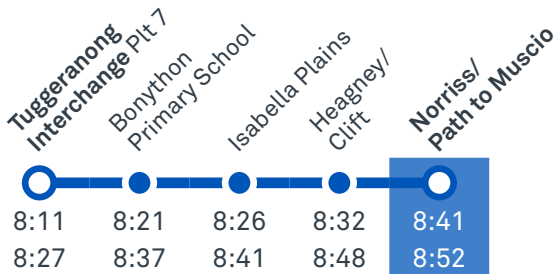

78

Regular route number

2081

School route number

Walking route

Local area map provides indicative walking paths only. This map is designed to represent local public transport options in the area and is not to scale

CANBERRA
IS BETTER
CONNECTED

transport.act.gov.au

TTC Transport
Canberra

TG19027

CAROLINE CHISHOLM SENIOR CAMPUS

Plan your trip with the TC Journey planner! Visit transport.act.gov.au for details

Morning regular services

Other times available. Visit transport.act.gov.au

78 From Tuggeranong

Morning school services

2081 From Erindale Centre

CANBERRA
IS BETTER
CONNECTED

transport.act.gov.au

TTC Transport
Canberra

TG19027