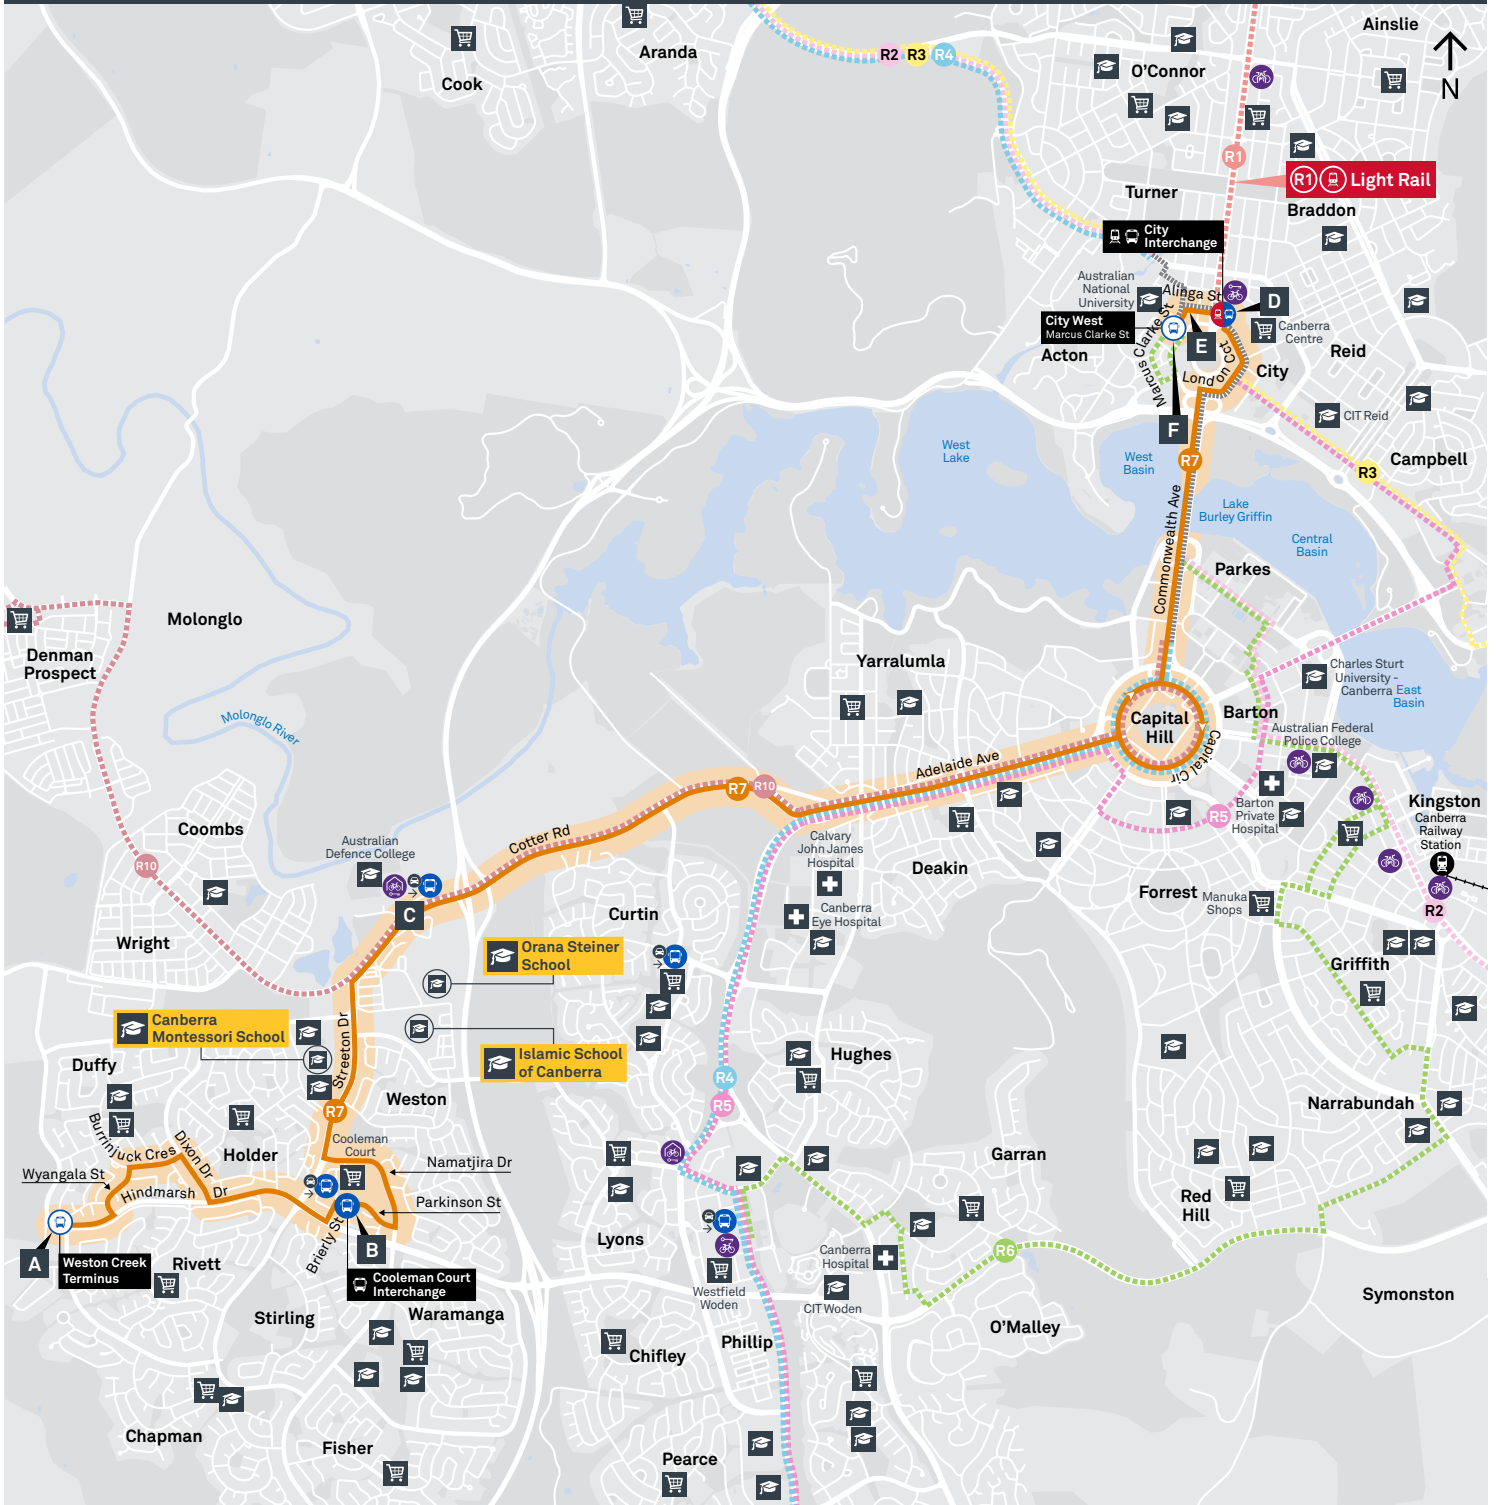

Plan your trip with the TC Journey planner! Visit transport.act.gov.au for details

Afternoon *RAPID* services

Other times available. Visit transport.act.gov.au

R7 To Weston Creek Terminus

R7 To City West

CANBERRA
IS BETTER
CONNECTED

CANBERRA IS BETTER CONNECTED

transport.act.gov.au

ACT
Government

Transport Canberra

COOLEMAN COURT TO WODEN via Denman Prospect and Lyons

66

ROUTE MAP

- Bus route
- Bus station
- Mode interchange
- Educational institution
- Hospital
- Bicycle lockers
- Park and Ride
- R4 RAPID route
- Bus terminus
- 66 Route number
- Shopping centre
- Bicycle rails
- Bicycle cage

CANBERRA IS BETTER CONNECTED

transport.act.gov.au

ACT Government

Transport Canberra

SCHOOL ROUTE 2056 (AM & PM)

SCHOOL ROUTE 2057 (AM & PM)

WESTON CREEK TO CITY via Coleman Court

ROUTE MAP

- RAPID** route
- Bus station
- Mode interchange
- Educational institution
- Hospital
- Bicycle lockers
- Park and Ride
- R2 Other **RAPID** route
- Bus terminus
- R7 Route number
- Shopping centre
- Bicycle rails
- Bicycle cage