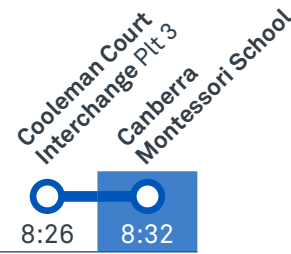

Other times available. Visit transport.act.gov.au

65 From Woden

65 From Weston Creek Terminus

66 From Woden

66 From Cooleman Court

Morning school services

2056 From Belconnen

2057 From Woden

CANBERRA IS BETTER CONNECTED

transport.act.gov.au

TTC Transport Canberra

TG19027

CANBERRA MONTESSORI SCHOOL

Plan your trip with the TC Journey planner! Visit transport.act.gov.au for details

Morning *RAPID* services

Plan your trip with the TC Journey planner! Visit transport.act.gov.au for details

Afternoon regular services

Other times available. Visit transport.act.gov.au

65 To Weston Creek Terminus

65 To Woden

66 To Cooleman Court

transport.act.gov.au

TTC Transport
Canberra

TG19027

WESTON CREEK TO WODEN

via Duffy and Coleman Court

ROUTE MAP

- Bus route
- Bus station
- Mode interchange
- Educational institution
- Hospital
- Bicycle lockers
- Park and Ride
- R4 RAPID route
- Bus terminus
- 65 Route number
- Shopping centre
- Bicycle rails
- Bicycle cage