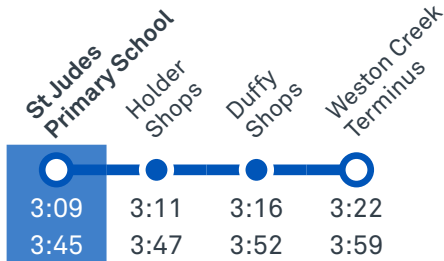

Plan your trip with the TC Journey planner! Visit transport.act.gov.au for details

Afternoon regular services

Other times available. Visit transport.act.gov.au

65 To Weston Creek Terminus

65 To Woden

66 To Cooleman Court