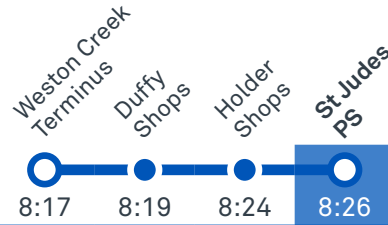

Summary of bus services

Route	AM	PM	Suburbs/Areas Served	Other information
R7	✓	✓	City West, City Interchange, Weston Creek, Cooleman Court, Duffy	
65	✓	✓	Woden Bus Station, Phillip, Weston, Cooleman Court, Holder, Duffy	
66	✓	✓	Woden Bus Station, Lyons, Weston, Coombs, Denman Prospect, Wright, Duffy, Holder, Cooleman Court	
2056	✓	✓	Belconnen Bus Stations	
2057	✓	✓	Woden Bus Station, Cooleman Court	

TG19027

CANBERRA IS BETTER CONNECTED

transport.act.gov.au

TTC Transport Canberra

CANBERRA MONTESSORI SCHOOL

Plan your trip with the TC Journey planner! Visit transport.act.gov.au for details

Morning regular services

Other times available. Visit transport.act.gov.au

65 From Woden

65 From Weston Creek Terminus

66 From Woden

66 From Cooleman Court

Morning school services

2056 From Belconnen

2057 From Woden

transport.act.gov.au

TTC Transport
Canberra

TG19027

WESTON CREEK TO WODEN

via Duffy and Coleman Court

ROUTE MAP

- Bus route
- Bus station
- Mode interchange
- Educational institution
- Hospital
- Bicycle lockers
- Park and Ride
- R4 RAPID route
- Bus terminus
- 65 Route number
- Shopping centre
- Bicycle rails
- Bicycle cage