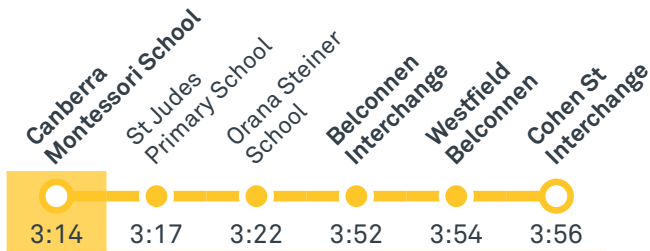

Plan your trip with the TC Journey planner! Visit transport.act.gov.au for details

Afternoon regular services

Other times available. Visit transport.act.gov.au

65 To Weston Creek Terminus

65 To Woden

66 To Cooleman Court

66 To Woden

Afternoon school services

2056 To Belconnen

2057 To Woden

TG19027

CANBERRA IS BETTER CONNECTED

transport.act.gov.au

CANBERRA MONTESSORI SCHOOL

Plan your trip with the TC Journey planner! Visit transport.act.gov.au for details

Afternoon *RAPID* services

Other times available. Visit transport.act.gov.au

R7 To Weston Creek Terminus

R7 To City West

CANBERRA
IS BETTER
CONNECTED

transport.act.gov.au

TTC Transport
Canberra

TG19027

WESTON CREEK TO WODEN

via Duffy and Coleman Court

ROUTE MAP

- Bus route
- Bus station
- Mode interchange
- Educational institution
- Hospital
- Bicycle lockers
- Park and Ride
- R4 RAPID route
- Bus terminus
- 65 Route number
- Shopping centre
- Bicycle rails
- Bicycle cage