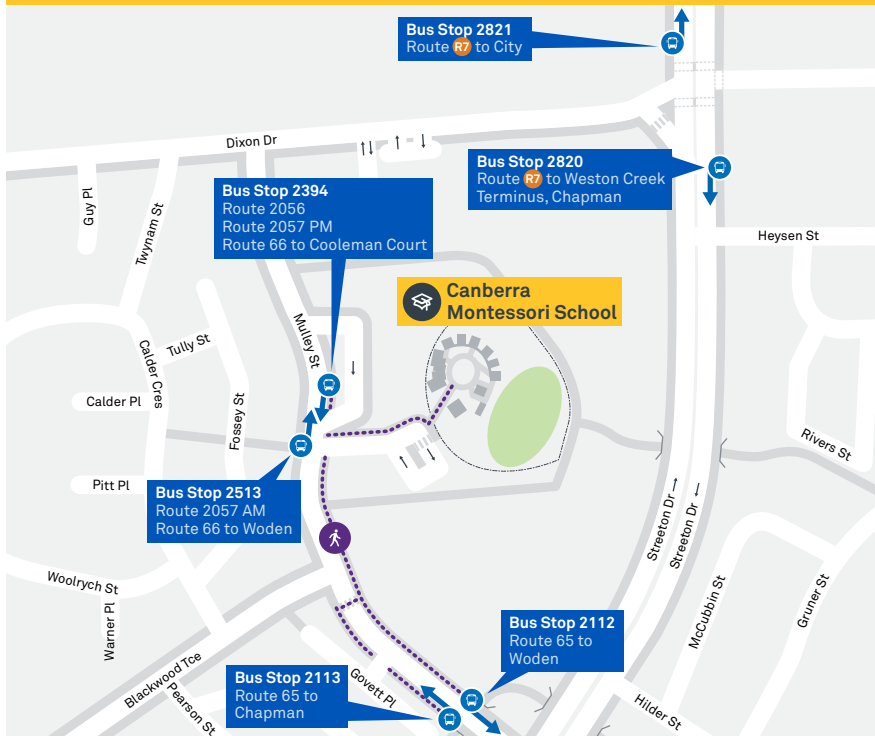

CANBERRA MONTESSORI SCHOOL

Plan your trip with the TC Journey planner! Visit transport.act.gov.au for details

Local area map

School start

🕒 8:45 am

School finish

🕒 3:00 pm

Bus stop location

65

Regular route number

2056

School route number

R7 *RAPID* route number

Walking route

Local area map provides indicative walking paths only. This map is designed to represent local public transport options in the area and is not to scale

Summary of bus services

Route	AM	PM	Suburbs/Areas Served	Other information
R7	✓	✓	City West, City Interchange, Weston Creek, Cooleman Court, Duffy	
65	✓	✓	Woden Bus Station, Phillip, Weston, Cooleman Court, Holder, Duffy	
66	✓	✓	Woden Bus Station, Lyons, Weston, Coombs, Denman Prospect, Wright, Duffy, Holder, Cooleman Court	
2056	✓	✓	Belconnen Bus Stations	
2057	✓	✓	Woden Bus Station, Cooleman Court	

TG19027

CANBERRA IS BETTER CONNECTED

transport.act.gov.au

TTC Transport Canberra