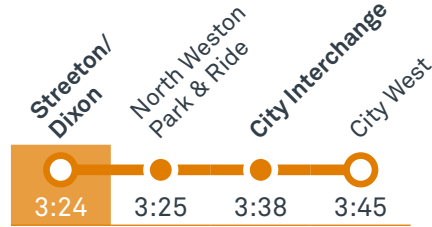

Plan your trip with the TC Journey planner! Visit transport.act.gov.au for details

Afternoon *RAPID* services

Other times available. Visit transport.act.gov.au

R7 To Weston Creek Terminus

R7 To City West

CANBERRA
IS BETTER
CONNECTED

transport.act.gov.au

TTC Transport
Canberra

TG19027

WESTON CREEK TO WODEN

via Duffy and Coleman Court

ROUTE MAP

- Bus route
- Bus station
- Mode interchange
- Educational institution
- Hospital
- Bicycle lockers
- Park and Ride
- R4 RAPID route
- Bus terminus
- 65 Route number
- Shopping centre
- Bicycle rails
- Bicycle cage

CANBERRA IS BETTER CONNECTED

transport.act.gov.au

ACT
Government

Transport Canberra

COOLEMAN COURT TO WODEN via Denman Prospect and Lyons

66

ROUTE MAP

- Bus route
- Bus station
- Mode interchange
- Educational institution
- Hospital
- Bicycle lockers
- Park and Ride
- R4 RAPID route
- Bus terminus
- 66 Route number
- Shopping centre
- Bicycle rails
- Bicycle cage