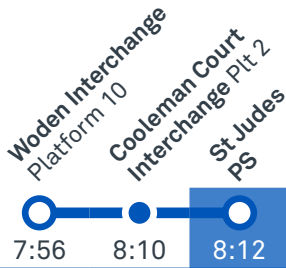

65

Regular route number

2056

School route number

R7 *RAPID* route number

Walking route

Local area map provides indicative walking paths only. This map is designed to represent local public transport options in the area and is not to scale

Summary of bus services

Route	AM	PM	Suburbs/Areas Served	Other information
R7	✓	✓	City West, City Interchange, Weston Creek, Cooleman Court, Duffy	
65	✓	✓	Woden Bus Station, Phillip, Weston, Cooleman Court, Holder, Duffy	
66	✓	✓	Woden Bus Station, Lyons, Weston, Coombs, Denman Prospect, Wright, Duffy, Holder, Cooleman Court	
2056	✓	✓	Belconnen Bus Stations	
2057	✓	✓	Woden Bus Station, Cooleman Court	

TG19027

CANBERRA IS BETTER CONNECTED

transport.act.gov.au

TTC Transport Canberra

CANBERRA MONTESSORI SCHOOL

Plan your trip with the TC Journey planner! Visit transport.act.gov.au for details

Morning regular services

Other times available. Visit transport.act.gov.au

65 From Woden

65 From Weston Creek Terminus

66 From Woden

66 From Cooleman Court

Morning school services

2056 From Belconnen

2057 From Woden