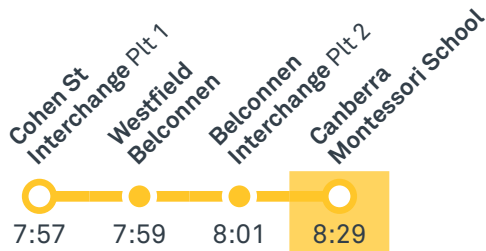

65

Regular route number

2056

School route number

R7 *RAPID* route number

Walking route

Local area map provides indicative walking paths only. This map is designed to represent local public transport options in the area and is not to scale

Other times available. Visit transport.act.gov.au

65 From Woden

65 From Weston Creek Terminus

66 From Woden

66 From Cooleman Court

Morning school services

2056 From Belconnen

2057 From Woden

Other times available. Visit transport.act.gov.au

R7 From City West

R7 From Weston Creek Terminus

CANBERRA IS BETTER CONNECTED

transport.act.gov.au

TTC Transport Canberra

TG19027

CANBERRA MONTESSORI SCHOOL

transport.act.gov.au

TTC Transport
Canberra

TG19027

WESTON CREEK TO WODEN

via Duffy and Coleman Court

ROUTE MAP

- Bus route
- Bus station
- Mode interchange
- Educational institution
- Hospital
- Bicycle lockers
- Park and Ride
- R4 RAPID route
- Bus terminus
- 65 Route number
- Shopping centre
- Bicycle rails
- Bicycle cage