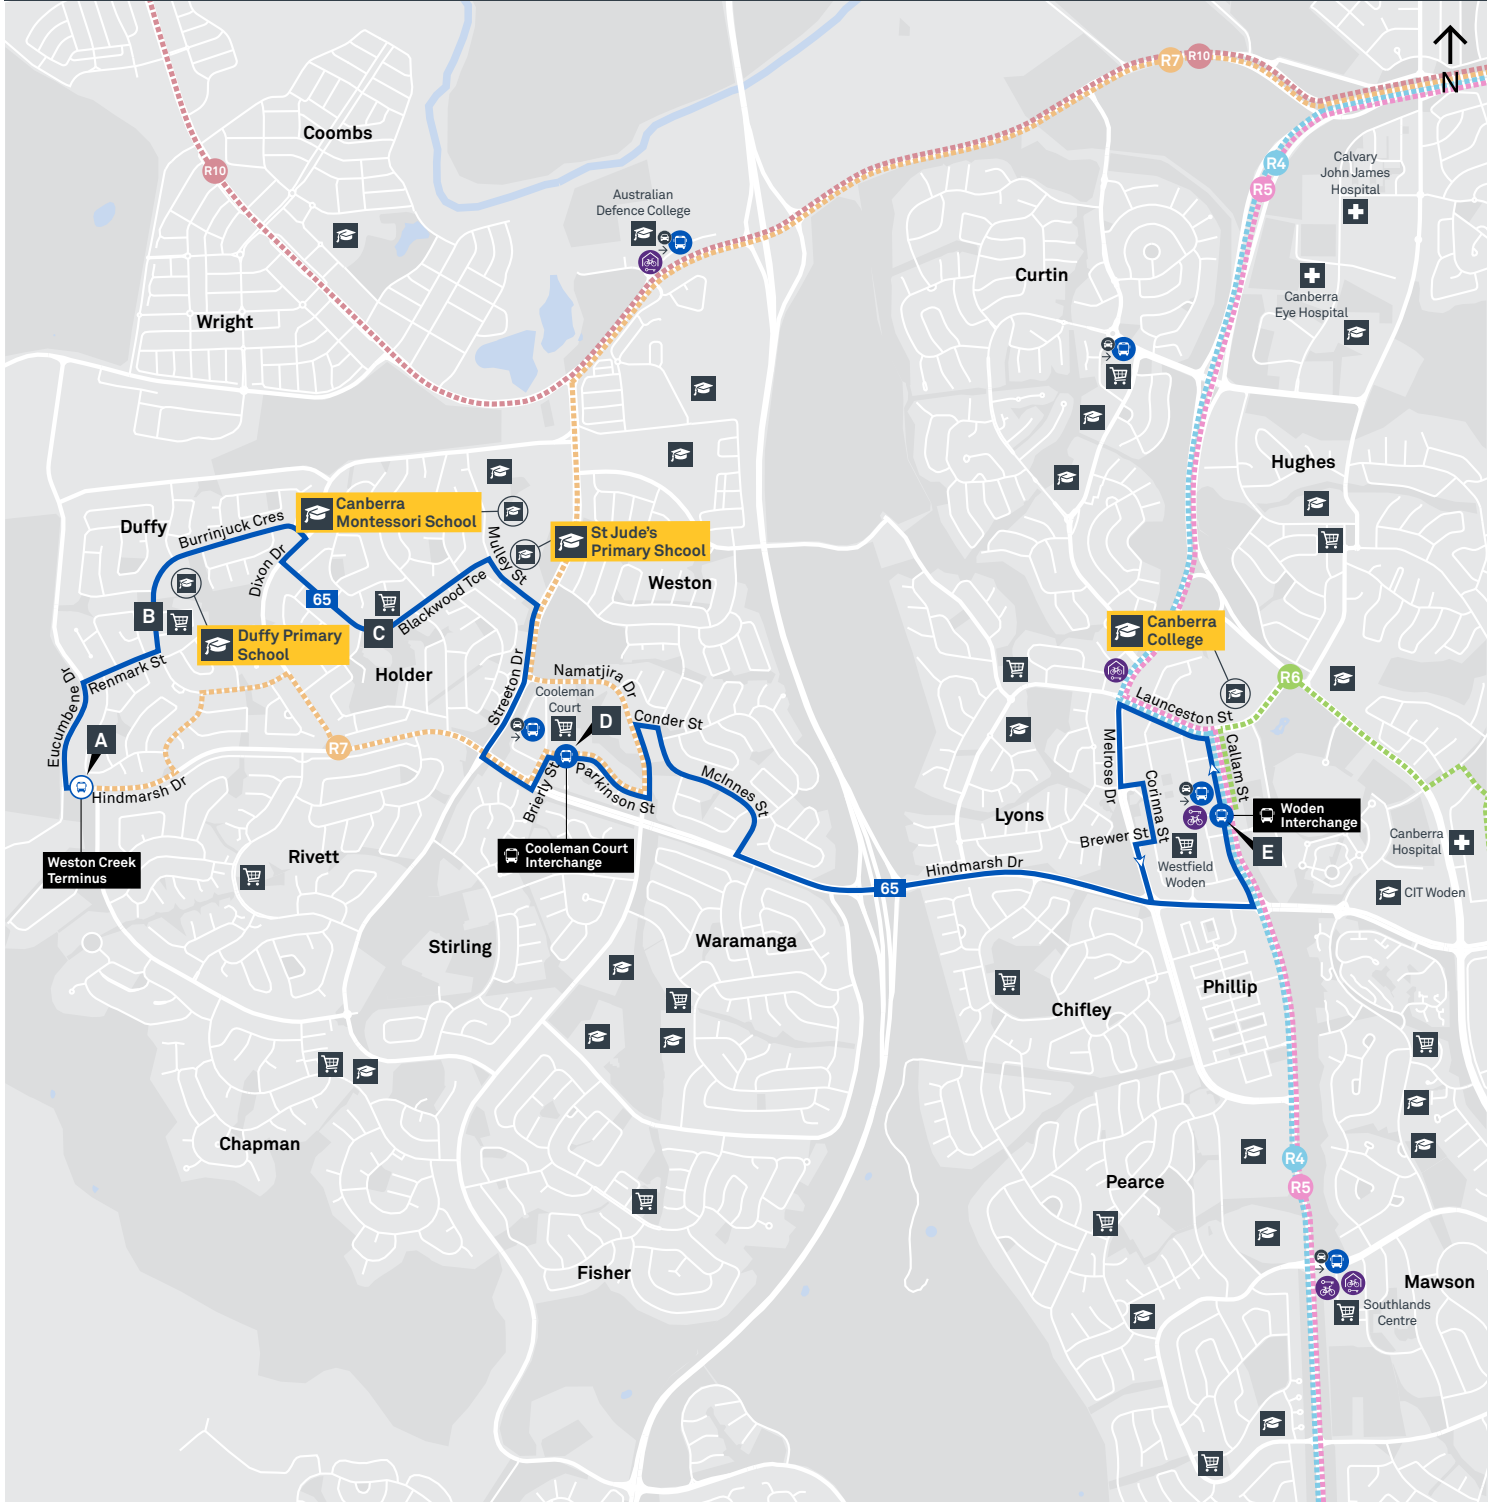

Plan your trip with the TC Journey planner! Visit transport.act.gov.au for details

Afternoon *RAPID* services

Other times available. Visit transport.act.gov.au

R7 To Weston Creek Terminus

R7 To City West

CANBERRA
IS BETTER
CONNECTED

transport.act.gov.au

TTC Transport
Canberra

TG19027

WESTON CREEK TO WODEN

via Duffy and Coleman Court

ROUTE MAP

- Bus route
- Bus station
- Mode interchange
- Educational institution
- Hospital
- Bicycle lockers
- Park and Ride
- R4 RAPID route
- Bus terminus
- 65 Route number
- Shopping centre
- Bicycle rails
- Bicycle cage

CANBERRA IS BETTER CONNECTED

transport.act.gov.au

ACT
Government

Transport Canberra

COOLEMAN COURT TO WODEN via Denman Prospect and Lyons

66

ROUTE MAP

- Bus route
- Bus station
- Mode interchange
- Educational institution
- Hospital
- Bicycle lockers
- Park and Ride
- R4 RAPID route
- Bus terminus
- 66 Route number
- Shopping centre
- Bicycle rails
- Bicycle cage

CANBERRA IS BETTER CONNECTED

transport.act.gov.au

ACT Government

Transport Canberra

SCHOOL ROUTE 2056 (AM & PM)

SCHOOL ROUTE 2057 (AM & PM)

WESTON CREEK TO CITY via Coleman Court

ROUTE MAP