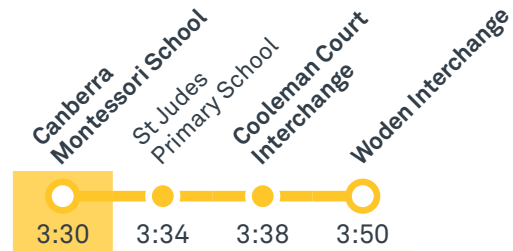

TG19027

CANBERRA IS BETTER CONNECTED

transport.act.gov.au