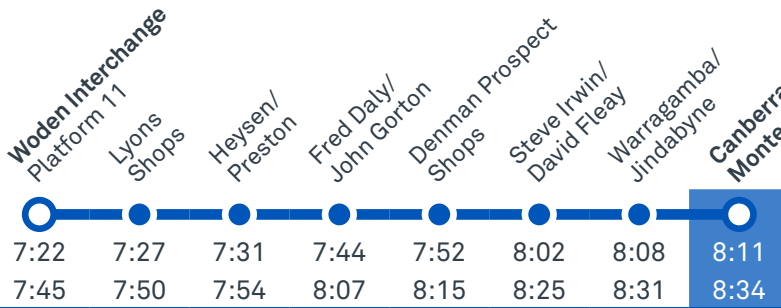

Summary of bus services

Route	AM	PM	Suburbs/Areas Served	Other information
R7	✓	✓	City West, City Interchange, Weston Creek, Cooleman Court, Duffy	
65	✓	✓	Woden Bus Station, Phillip, Weston, Cooleman Court, Holder, Duffy	
66	✓	✓	Woden Bus Station, Lyons, Weston, Coombs, Denman Prospect, Wright, Duffy, Holder, Cooleman Court	
2056	✓	✓	Belconnen Bus Stations	
2057	✓	✓	Woden Bus Station, Cooleman Court	

Other times available. Visit transport.act.gov.au

65 From Woden

65 From Weston Creek Terminus

66 From Woden

66 From Cooleman Court

Morning school services

2056 From Belconnen

2057 From Woden

Plan your trip with the TC Journey planner! Visit transport.act.gov.au for details

Afternoon regular services

Other times available. Visit transport.act.gov.au

65 To Weston Creek Terminus

65 To Woden

66 To Cooleman Court

transport.act.gov.au

TTC Transport
Canberra

TG19027

WESTON CREEK TO WODEN

via Duffy and Coleman Court

ROUTE MAP

- Bus route
- Bus station
- Mode interchange
- Educational institution
- Hospital
- Bicycle lockers
- Park and Ride
- R4 RAPID route
- Bus terminus
- 65 Route number
- Shopping centre
- Bicycle rails
- Bicycle cage