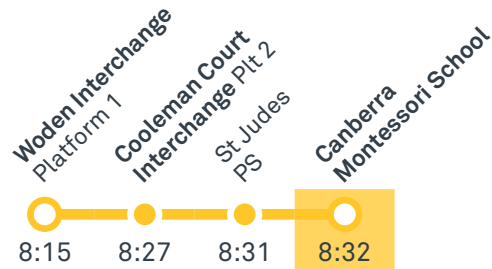

Other times available. Visit transport.act.gov.au

65 From Woden

65 From Weston Creek Terminus

66 From Woden

66 From Cooleman Court

Morning school services

2056 From Belconnen

2057 From Woden

CANBERRA IS BETTER CONNECTED

transport.act.gov.au

TTC Transport Canberra

TG19027

CANBERRA MONTESSORI SCHOOL

Plan your trip with the TC Journey planner! Visit transport.act.gov.au for details

Morning *RAPID* services

Other times available. Visit transport.act.gov.au

R7 From City West

R7 From Weston Creek Terminus

CANBERRA IS BETTER CONNECTED

transport.act.gov.au

TTC Transport Canberra

TG19027

CANBERRA MONTESSORI SCHOOL

transport.act.gov.au

TTC Transport
Canberra

TG19027

WESTON CREEK TO WODEN

via Duffy and Coleman Court

ROUTE MAP

- Bus route
- Bus station
- Mode interchange
- Educational institution
- Hospital
- Bicycle lockers
- Park and Ride
- R4 RAPID route
- Bus terminus
- 65 Route number
- Shopping centre
- Bicycle rails
- Bicycle cage