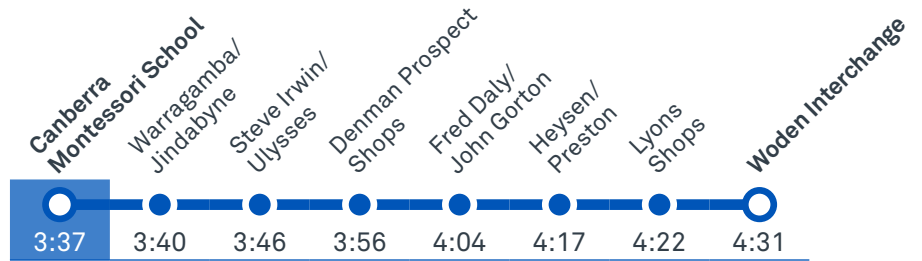

Plan your trip with the TC Journey planner! Visit transport.act.gov.au for details

Afternoon regular services

Other times available. Visit transport.act.gov.au

65 To Weston Creek Terminus

65 To Woden

66 To Cooleman Court

66 To Woden

Afternoon school services

2056 To Belconnen

2057 To Woden

TG19027

CANBERRA IS BETTER CONNECTED

transport.act.gov.au

CANBERRA MONTESSORI SCHOOL