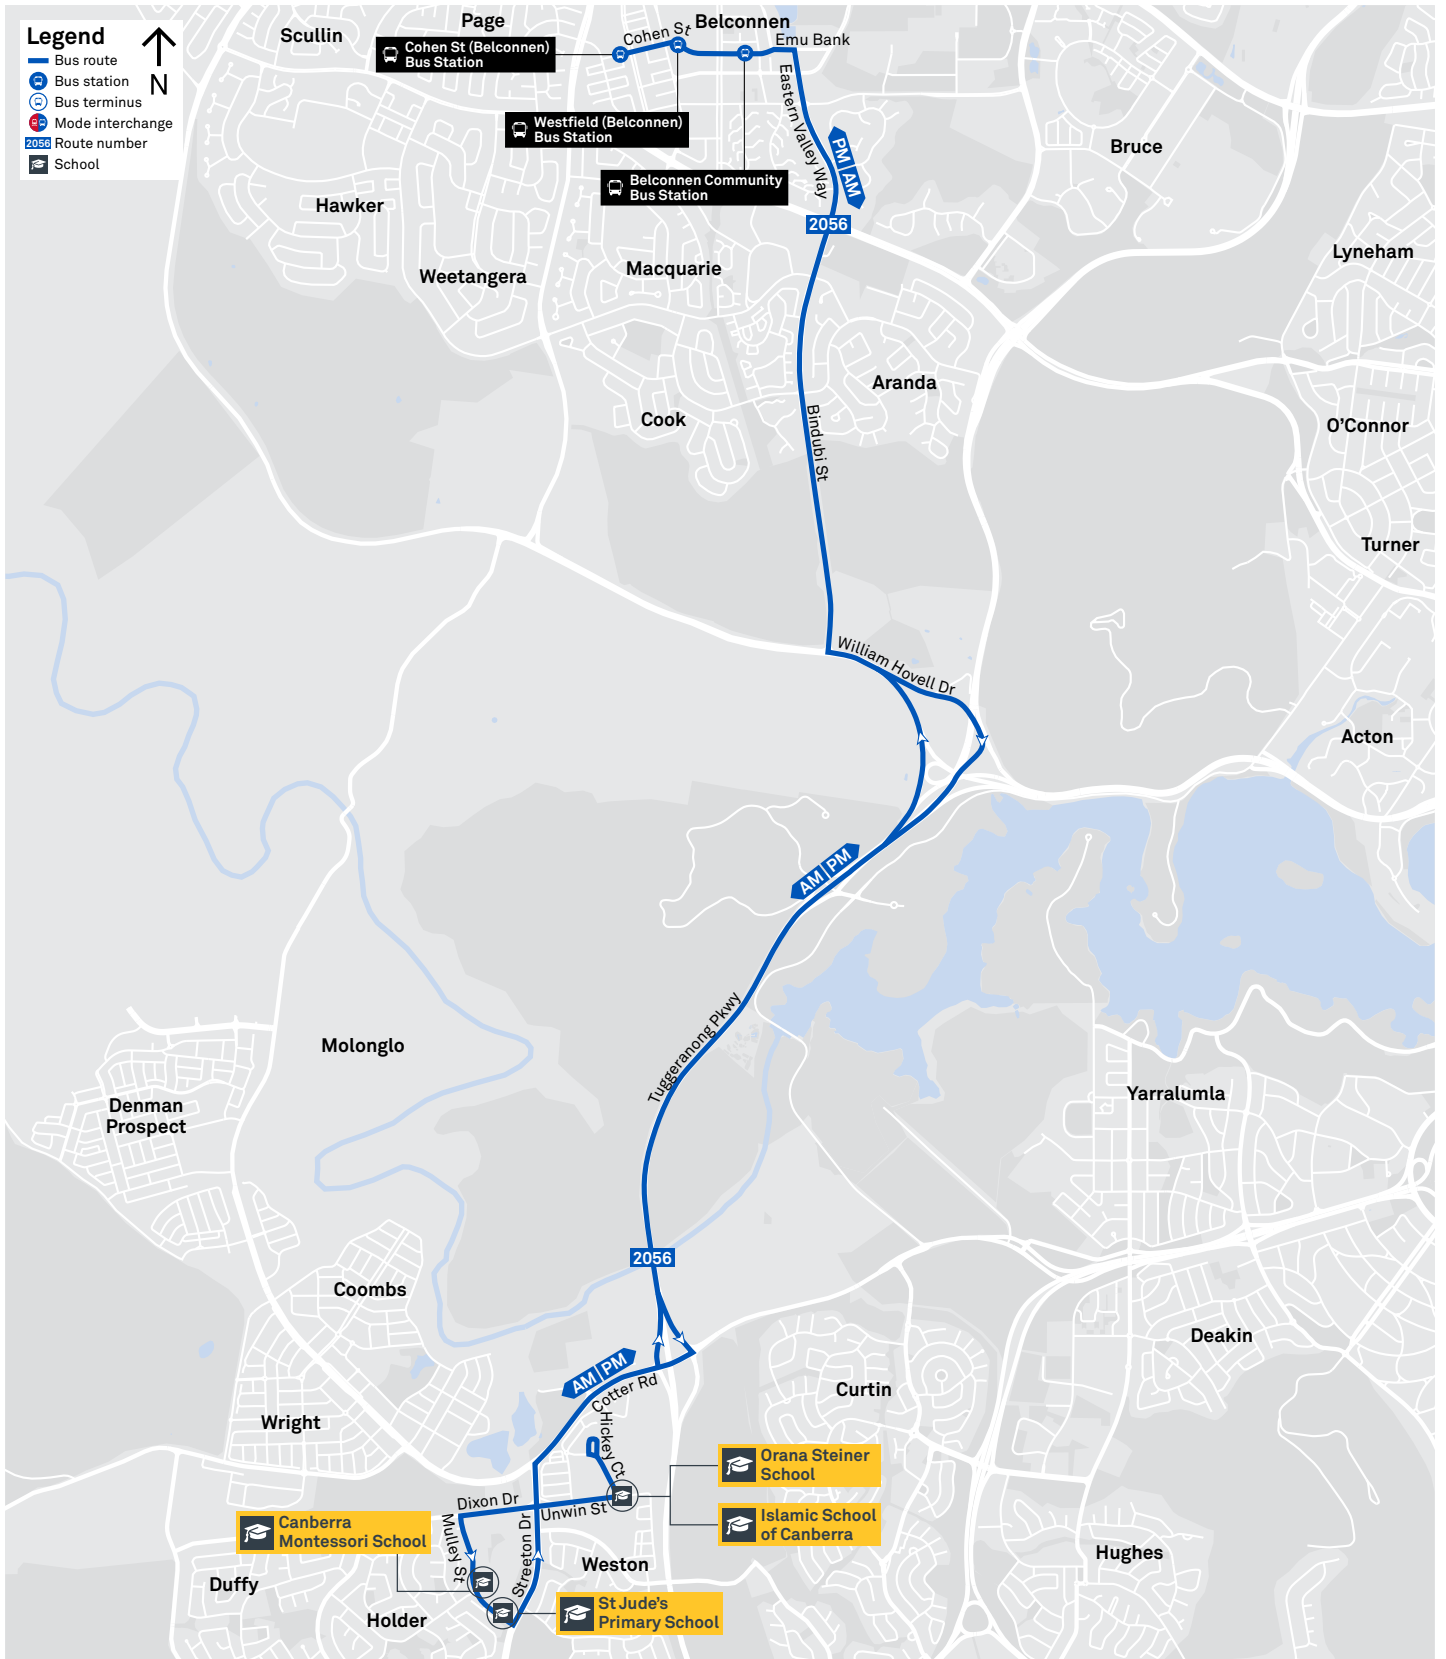

Plan your trip with the TC Journey planner! Visit transport.act.gov.au for details

Afternoon *RAPID* services

Other times available. Visit transport.act.gov.au

R7 To Weston Creek Terminus

R7 To City West

CANBERRA
IS BETTER
CONNECTED

CANBERRA IS BETTER CONNECTED

transport.act.gov.au

ACT
Government

Transport Canberra

COOLEMAN COURT TO WODEN via Denman Prospect and Lyons

66

ROUTE MAP

- Bus route
- Bus station
- Mode interchange
- Educational institution
- Hospital
- Bicycle lockers
- Park and Ride
- R4 RAPID route
- Bus terminus
- 66 Route number
- Shopping centre
- Bicycle rails
- Bicycle cage

CANBERRA IS BETTER CONNECTED

transport.act.gov.au

ACT Government

Transport Canberra

SCHOOL ROUTE 2056 (AM & PM)

SCHOOL ROUTE 2057 (AM & PM)

WESTON CREEK TO CITY via Coleman Court

ROUTE MAP

- RAPID** route
- Bus station
- Mode interchange
- Educational institution
- Hospital
- Bicycle lockers
- Park and Ride
- R2 Other **RAPID** route
- Bus terminus
- R7 Route number
- Shopping centre
- Bicycle rails
- Bicycle cage