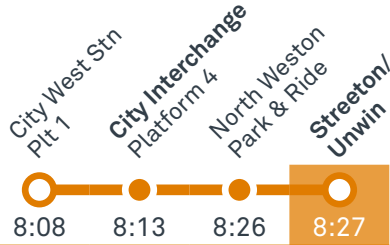

CANBERRA IS BETTER CONNECTED

transport.act.gov.au

TTC Transport Canberra

TG19027

CANBERRA MONTESSORI SCHOOL

Plan your trip with the TC Journey planner! Visit transport.act.gov.au for details

Morning *RAPID* services

Other times available. Visit transport.act.gov.au

R7 From City West

R7 From Weston Creek Terminus

CANBERRA IS BETTER CONNECTED

transport.act.gov.au

TTC Transport Canberra

TG19027

CANBERRA MONTESSORI SCHOOL

Plan your trip with the TC Journey planner! Visit transport.act.gov.au for details

Afternoon regular services

Other times available. Visit transport.act.gov.au

65 To Weston Creek Terminus

65 To Woden

66 To Cooleman Court

CANBERRA IS BETTER CONNECTED

transport.act.gov.au

ACT
Government

Transport Canberra

COOLEMAN COURT TO WODEN via Denman Prospect and Lyons

66

ROUTE MAP

- Bus route
- Bus station
- Mode interchange
- Educational institution
- Hospital
- Bicycle lockers
- Park and Ride
- R4 RAPID route
- Bus terminus
- 66 Route number
- Shopping centre
- Bicycle rails
- Bicycle cage