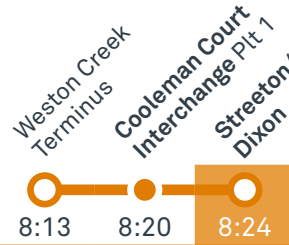

Other times available. Visit transport.act.gov.au

65 From Woden

65 From Weston Creek Terminus

66 From Woden

66 From Cooleman Court

Morning school services

2056 From Belconnen

2057 From Woden

CANBERRA IS BETTER CONNECTED

transport.act.gov.au

TTC Transport Canberra

TG19027

CANBERRA MONTESSORI SCHOOL

Plan your trip with the TC Journey planner! Visit transport.act.gov.au for details

Morning *RAPID* services

Other times available. Visit transport.act.gov.au

R7 From City West

R7 From Weston Creek Terminus

CANBERRA IS BETTER CONNECTED

transport.act.gov.au

TTC Transport Canberra

TG19027

CANBERRA MONTESSORI SCHOOL

Plan your trip with the TC Journey planner! Visit transport.act.gov.au for details

Afternoon regular services

Other times available. Visit transport.act.gov.au

65 To Weston Creek Terminus

65 To Woden

66 To Cooleman Court