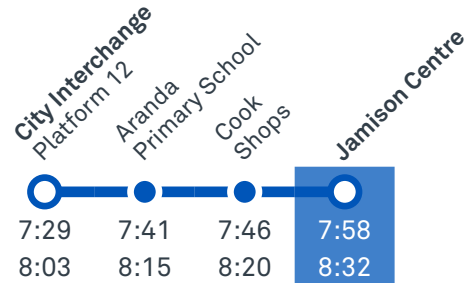

32

From City