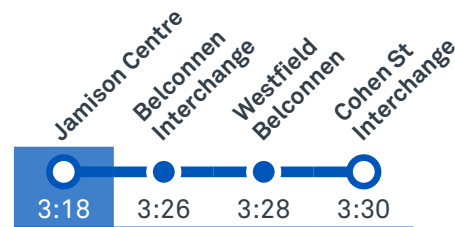

TG19027

CANBERRA
IS BETTER
CONNECTED

transport.act.gov.au

TTC Transport
Canberra

CANBERRA HIGH SCHOOL

Plan your trip with the TC Journey planner! Visit transport.act.gov.au for details

Afternoon regular services

Other times available. Visit transport.act.gov.au

32 To City

32 To Belconnen

Afternoon school services

1054 To Belconnen

TG19027

CANBERRA
IS BETTER
CONNECTED

transport.act.gov.au