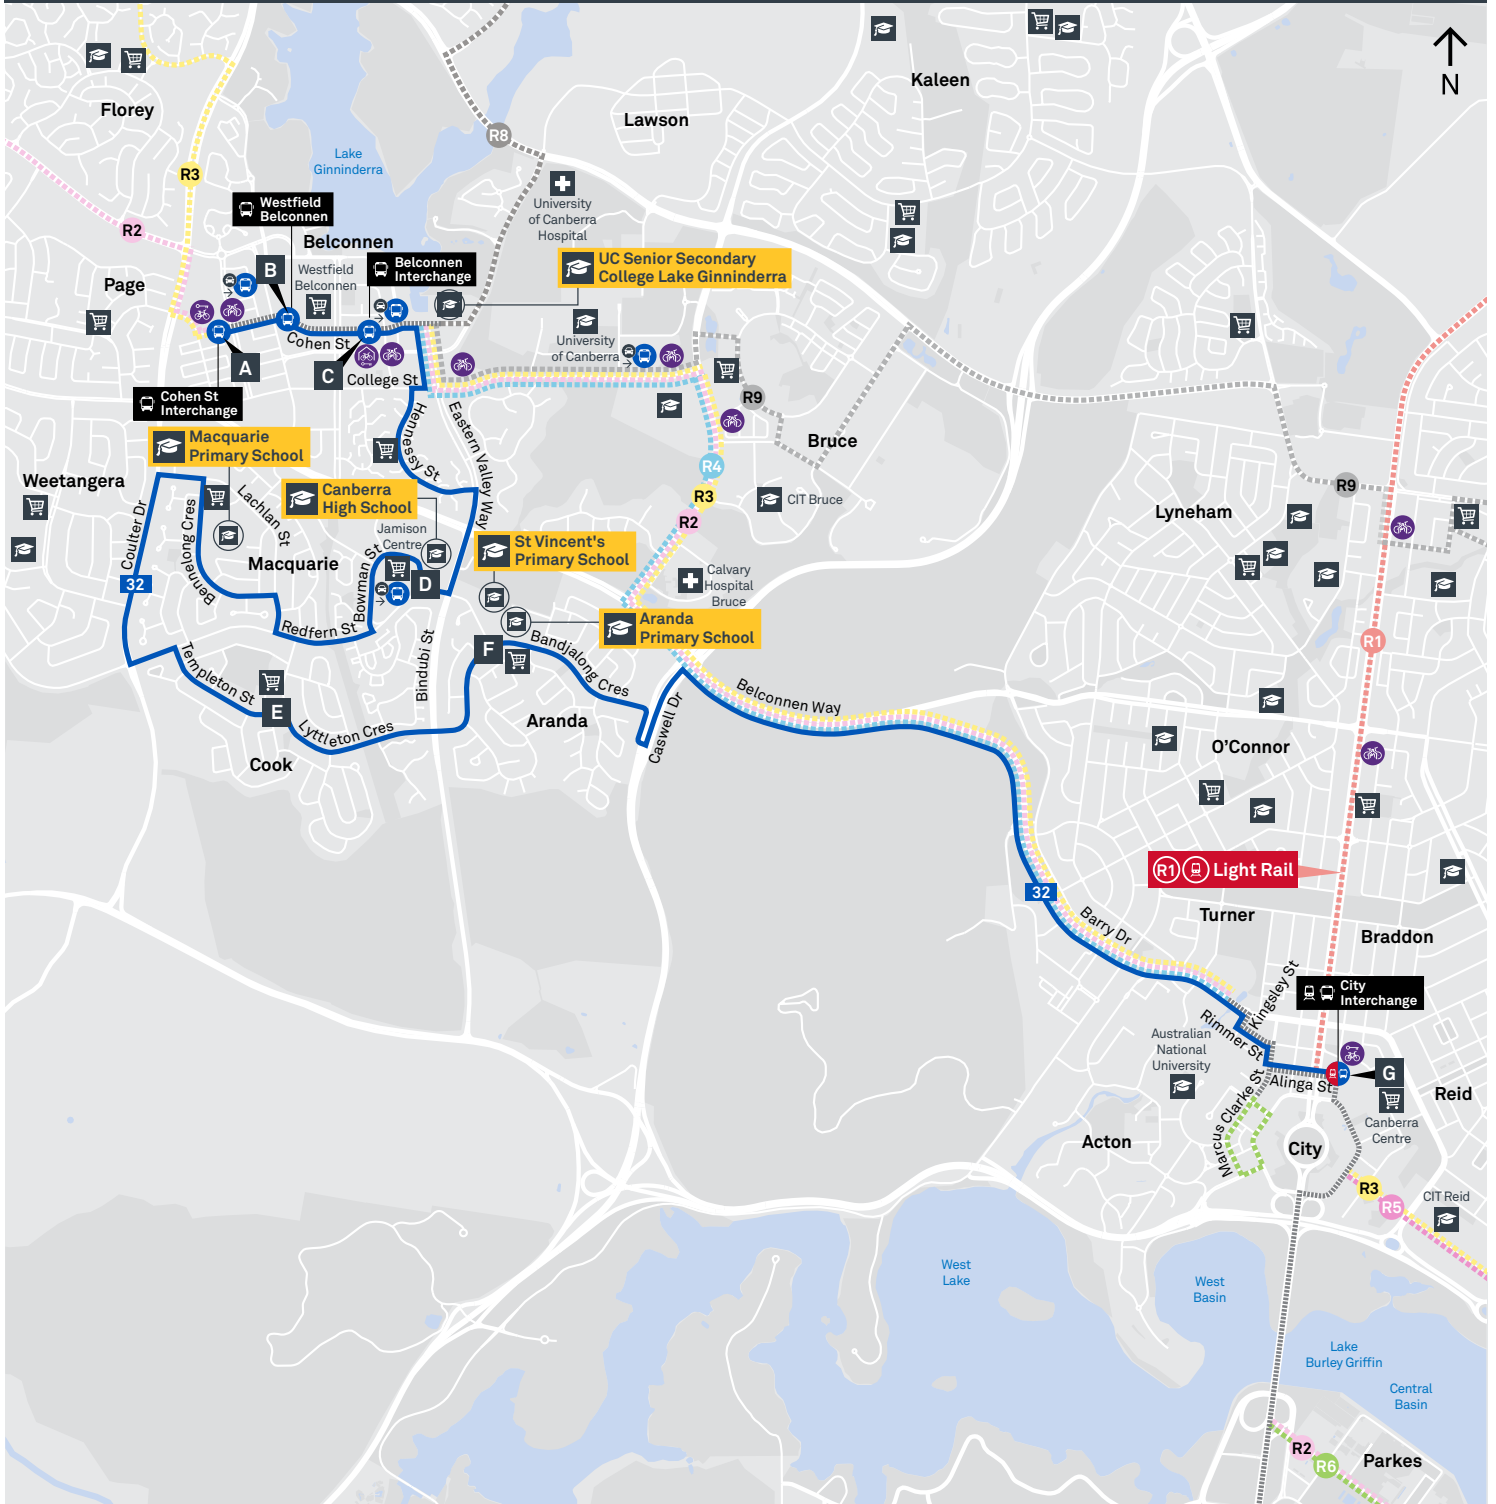

32

Regular route number

1054

School route number

Walking route

Local area map provides indicative walking paths only. This map is designed to represent local public transport options in the area and is not to scale

Summary of bus services

Route	AM	PM	Suburbs/Areas Served	Other information
32	✓	✓	City Interchange, Aranda, Cook, Weetangera, Macquarie, Jamison Centre, Belconnen, Belconnen Bus Stations	
1054	✓	✓	Belconnen Bus Station Express	4 AM Trips and 4 PM Trips

Other times available. Visit transport.act.gov.au

32 To City

32 To Belconnen

Afternoon school services

1054 To Belconnen

TG19027

CANBERRA
IS BETTER
CONNECTED

transport.act.gov.au

TTC Transport
Canberra

BELCONNEN TO CITY

via Jamison and Aranda

ROUTE MAP

- Bus route
- Ⓚ Bus station
- Ⓚ Mode interchange
- Ⓚ Educational institution
- + Hospital
- 🚲 Bicycle lockers
- 🚲 Park and Ride
- R2 **RAPID** route
- Ⓚ Bus terminus
- 32 Route number
- 🛒 Shopping centre
- 🚲 Bicycle rails
- 🚲 Bicycle cage