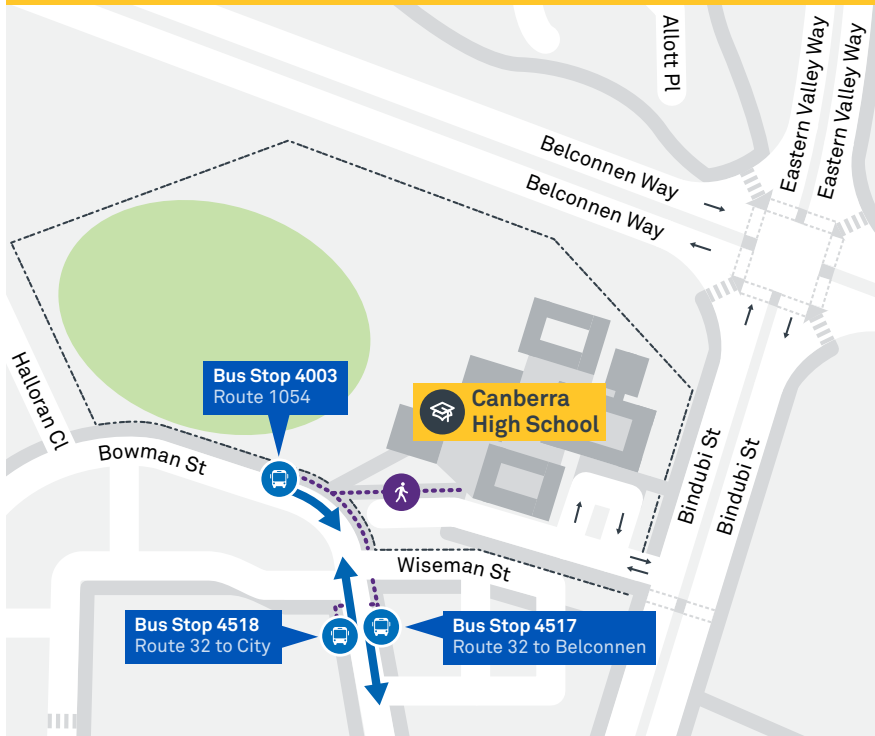

CANBERRA HIGH SCHOOL

Plan your trip with the TC Journey planner! Visit transport.act.gov.au for details

Local area map

School start

🕒 8:40 am

School finish

🕒 2:50 pm

Bus stop location

32

Regular route number

1054

School route number

Walking route

Local area map provides indicative walking paths only. This map is designed to represent local public transport options in the area and is not to scale

Summary of bus services

Route	AM	PM	Suburbs/Areas Served	Other information
32	✓	✓	City Interchange, Aranda, Cook, Weetangera, Macquarie, Jamison Centre, Belconnen, Belconnen Bus Stations	
1054	✓	✓	Belconnen Bus Station Express	4 AM Trips and 4 PM Trips

TTC Transport
Canberra

BELCONNEN TO CITY

via Jamison and Aranda

ROUTE MAP

- Bus route
- Ⓚ Bus station
- Ⓚ Mode interchange
- Ⓚ Educational institution
- + Hospital
- 🚲 Bicycle lockers
- 🚲 Park and Ride
- R2 **RAPID** route
- Ⓚ Bus terminus
- 32 Route number
- 🛒 Shopping centre
- 🚲 Bicycle rails
- 🚲 Bicycle cage