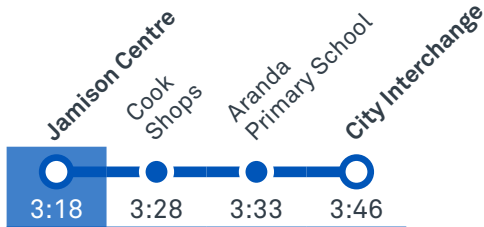

CANBERRA HIGH SCHOOL

Plan your trip with the TC Journey planner! Visit transport.act.gov.au for details

Afternoon regular services

Other times available. Visit transport.act.gov.au

32 To City