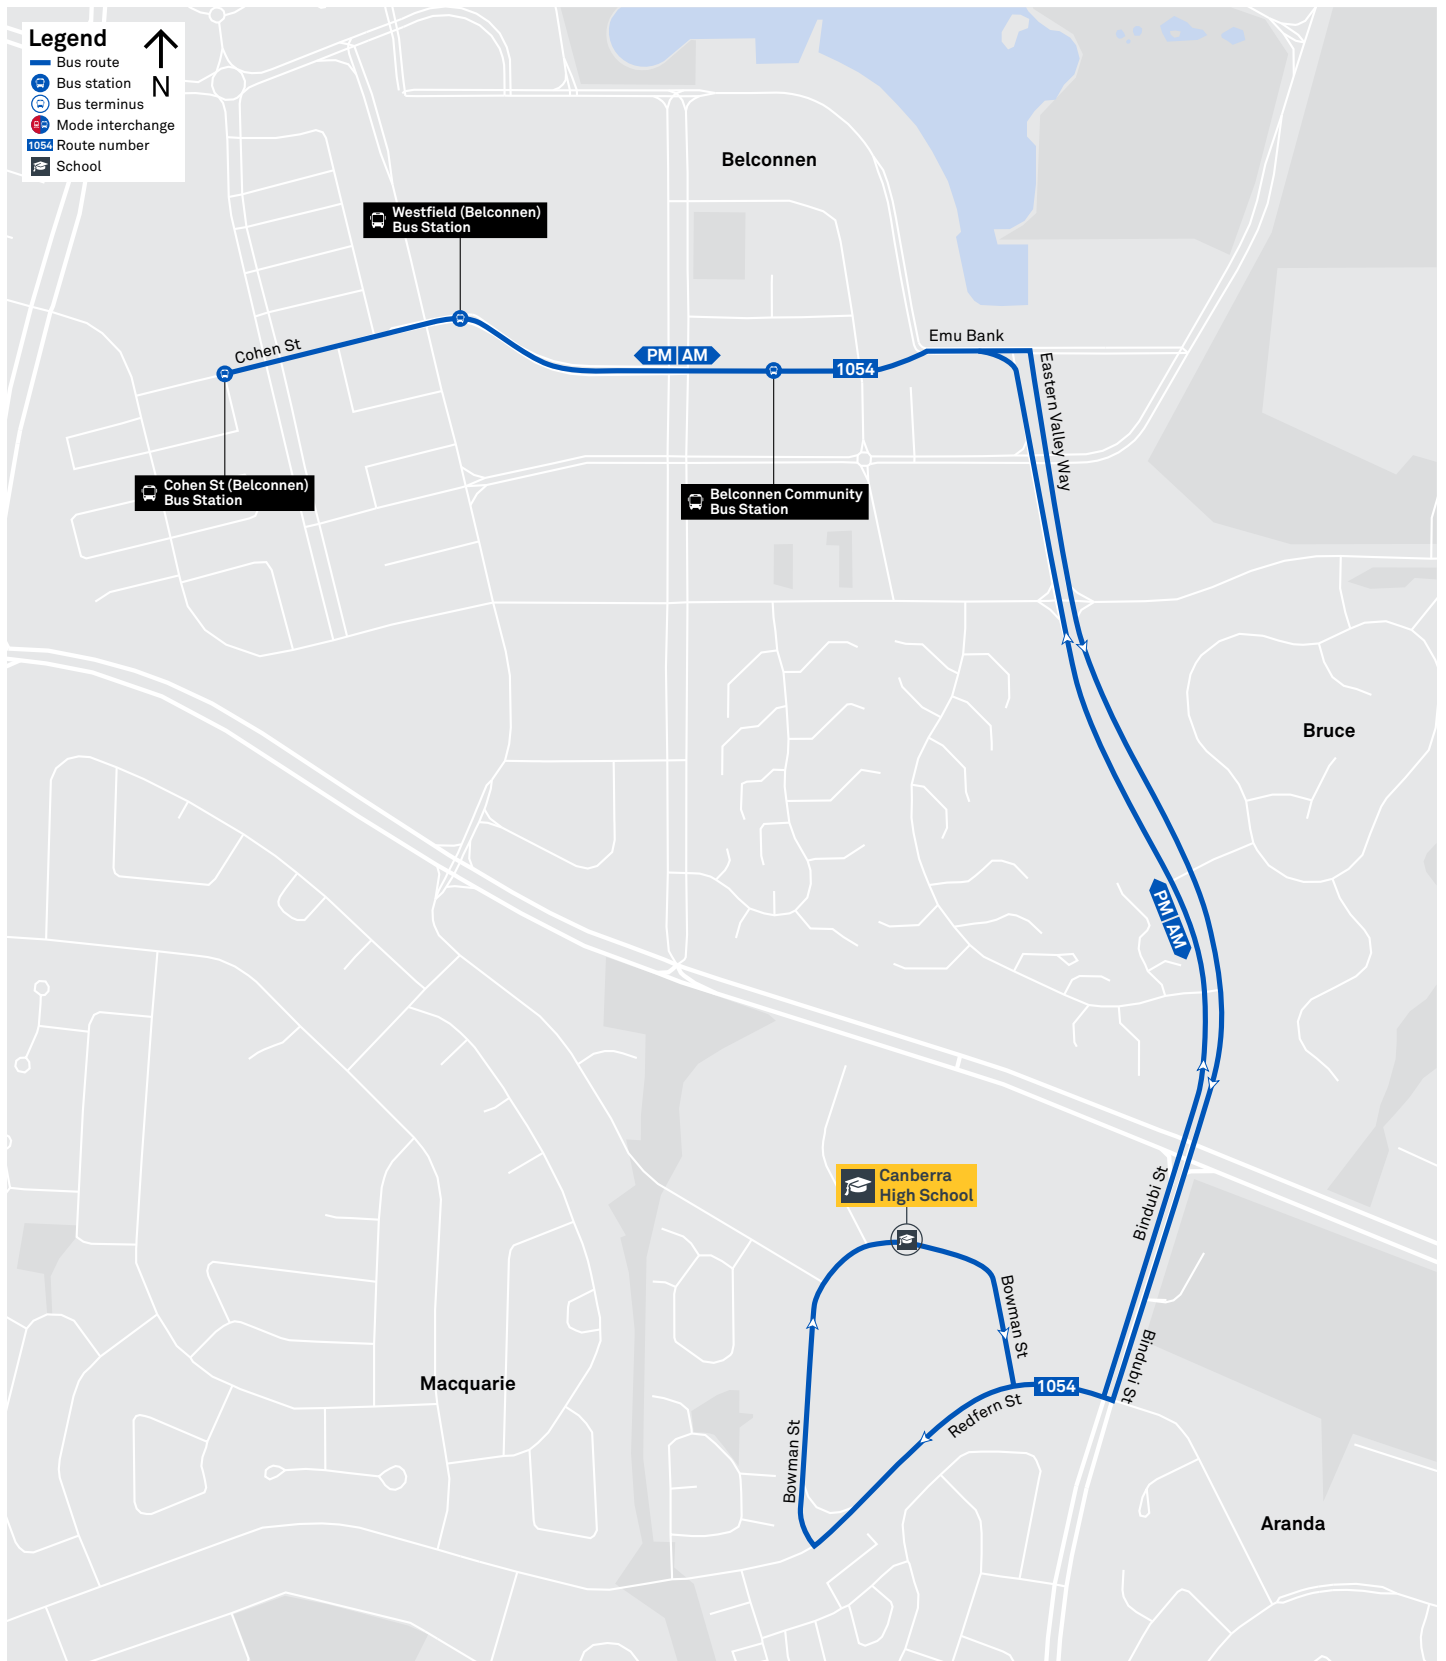

32

Regular route number

1054

School route number

Walking route

Local area map provides indicative walking paths only. This map is designed to represent local public transport options in the area and is not to scale

Summary of bus services

Route	AM	PM	Suburbs/Areas Served	Other information
32	✓	✓	City Interchange, Aranda, Cook, Weetangera, Macquarie, Jamison Centre, Belconnen, Belconnen Bus Stations	
1054	✓	✓	Belconnen Bus Station Express	4 AM Trips and 4 PM Trips

TTC Transport
Canberra

BELCONNEN TO CITY

via Jamison and Aranda

ROUTE MAP

- Bus route
- Ⓚ Bus station
- Ⓚ Mode interchange
- Ⓚ Educational institution
- + Hospital
- 🚲 Bicycle lockers
- 🚲 Park and Ride
- R2 **RAPID** route
- Ⓚ Bus terminus
- 32 Route number
- 🛒 Shopping centre
- 🚲 Bicycle rails
- 🚲 Bicycle cage

CANBERRA IS BETTER CONNECTED

transport.act.gov.au

ACT
Government

Transport Canberra

SCHOOL ROUTE 1054 (AM & PM)

CANBERRA
IS BETTER
CONNECTED

transport.act.gov.au

TTC Transport
Canberra