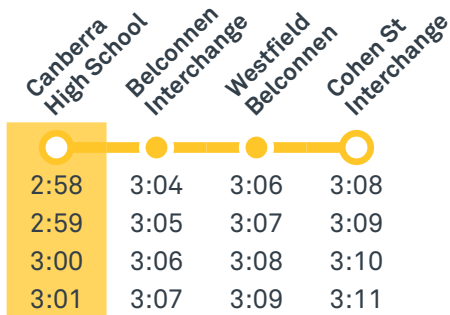

TG19027

CANBERRA
IS BETTER
CONNECTED

transport.act.gov.au

TTC Transport
Canberra

CANBERRA HIGH SCHOOL

Plan your trip with the TC Journey planner! Visit transport.act.gov.au for details

Afternoon regular services

Other times available. Visit transport.act.gov.au

32 To City

32 To Belconnen

Afternoon school services

1054 To Belconnen

TG19027

CANBERRA
IS BETTER
CONNECTED

transport.act.gov.au

TTC Transport
Canberra

BELCONNEN TO CITY

via Jamison and Aranda

ROUTE MAP

- Bus route
- Ⓚ Bus station
- Ⓚ Mode interchange
- Ⓚ Educational institution
- + Hospital
- 🚲 Bicycle lockers
- 🚲 Park and Ride
- R2 **RAPID** route
- Ⓚ Bus terminus
- 32 Route number
- 🛒 Shopping centre
- 🚲 Bicycle rails
- 🚲 Bicycle cage