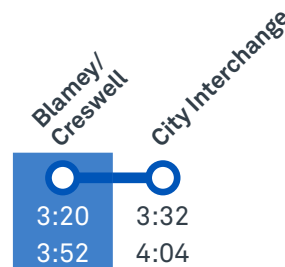

55

Regular route number

Walking route

Local area map provides indicative walking paths only. This map is designed to represent local public transport options in the area and is not to scale

Summary of bus services

Route	AM	PM	Suburbs/Areas Served	Other information
55	✓	✓	City Interchange, Reid, Campbell, Russell, Duntroon	

Morning regular services

Other times available. Visit transport.act.gov.au

Afternoon regular services

Other times available. Visit transport.act.gov.au

55 From City

55 To City

CANBERRA IS BETTER CONNECTED

transport.act.gov.au

TTC Transport Canberra

TG19027

DUNTROON LOOP

via Campbell and Reid

ROUTE MAP

- Bus route
- Bus station
- Mode interchange
- Educational institution
- Hospital
- Bicycle lockers
- Park and Ride
- R2 RAPID route
- Bus terminus
- 55 Route number
- Shopping centre
- Bicycle rails
- Bicycle cage