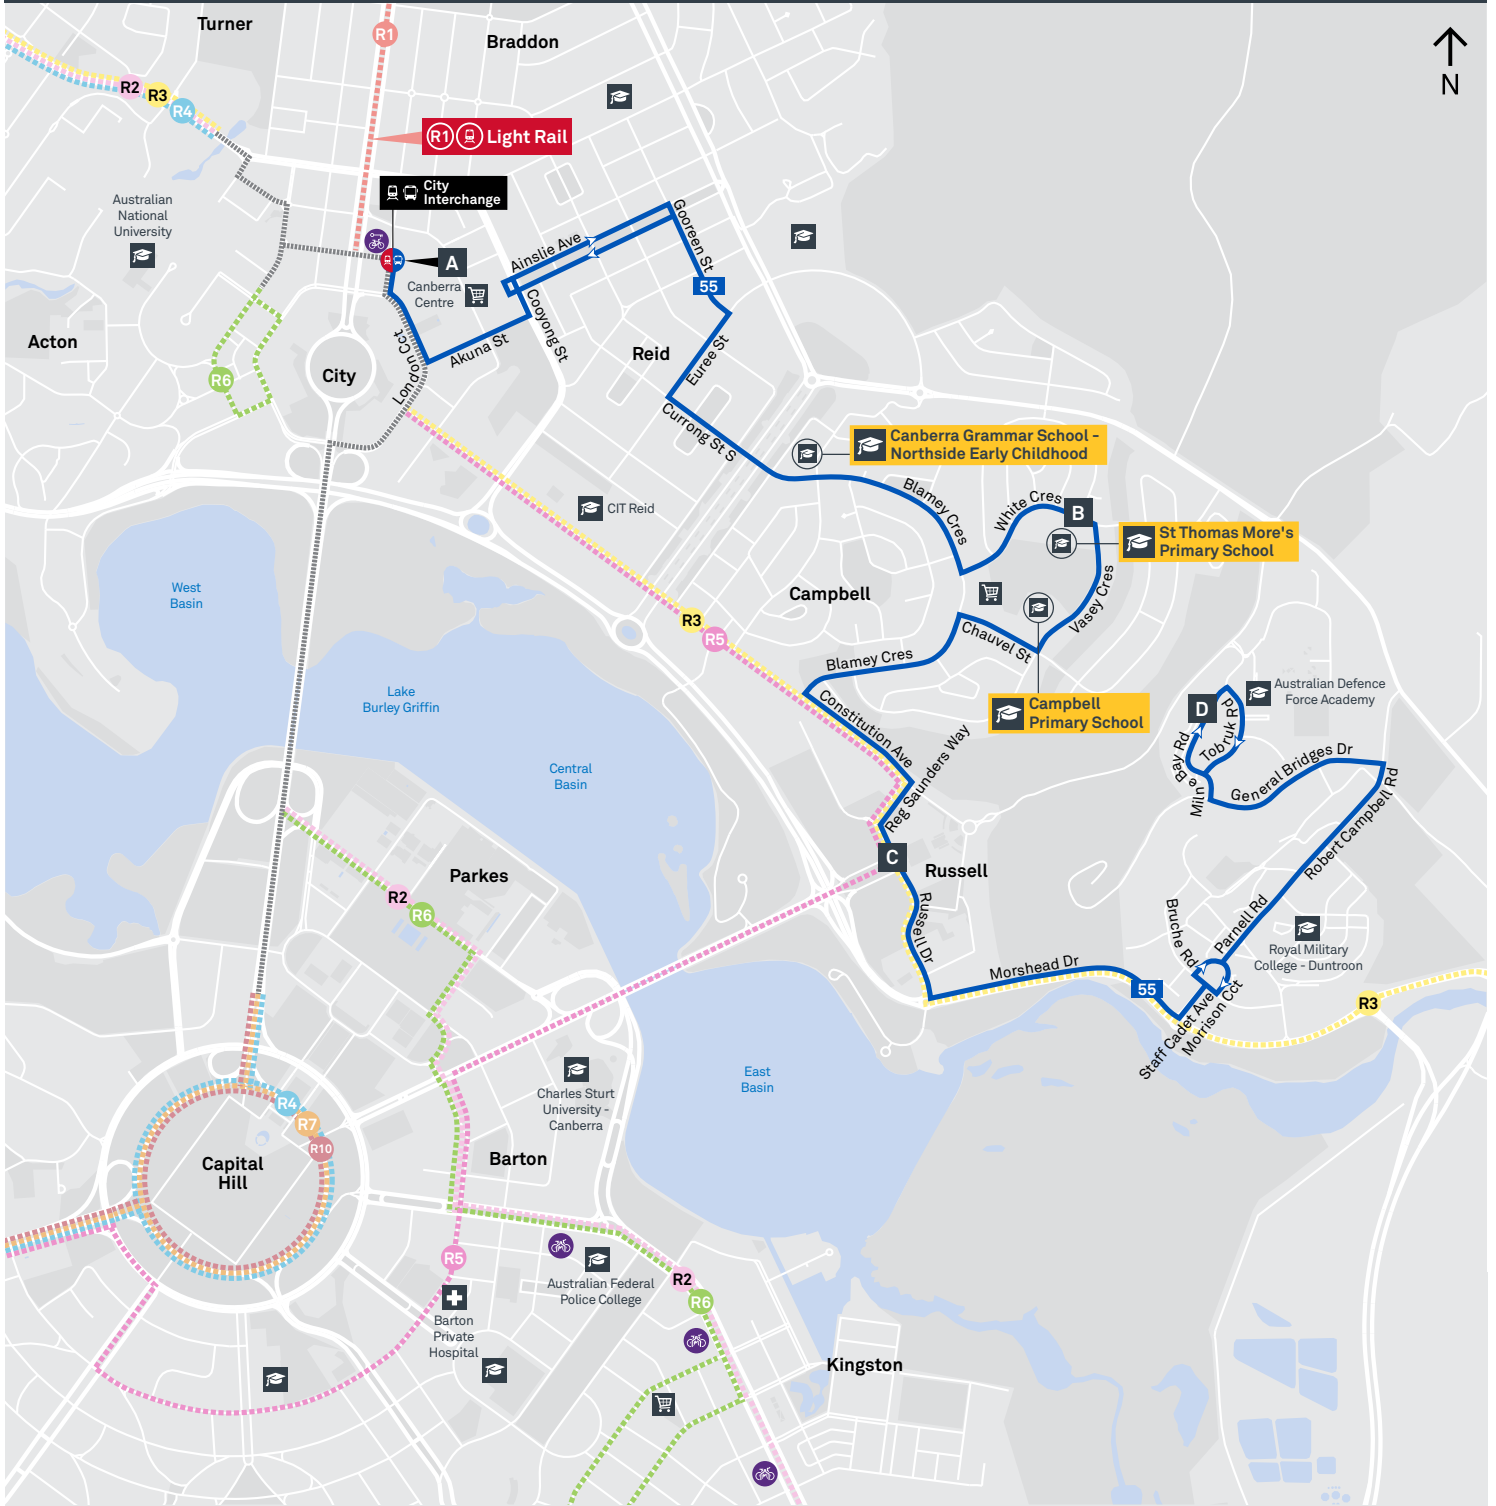

55

Regular route number

Walking route

Local area map provides indicative walking paths only. This map is designed to represent local public transport options in the area and is not to scale

Summary of bus services

Route	AM	PM	Suburbs/Areas Served	Other information
55	✓	✓	City Interchange, Reid, Campbell, Russell, Duntroon	

Morning regular services

Other times available. Visit transport.act.gov.au

Afternoon regular services

Other times available. Visit transport.act.gov.au

55 From City

55 To City

CANBERRA IS BETTER CONNECTED

transport.act.gov.au

TTC Transport Canberra

TG19027

DUNTROON LOOP

via Campbell and Reid

ROUTE MAP

- Bus route
- Bus station
- Mode interchange
- Educational institution
- Hospital
- Bicycle lockers
- Park and Ride
- R2 RAPID route
- Bus terminus
- 55 Route number
- Shopping centre
- Bicycle rails
- Bicycle cage