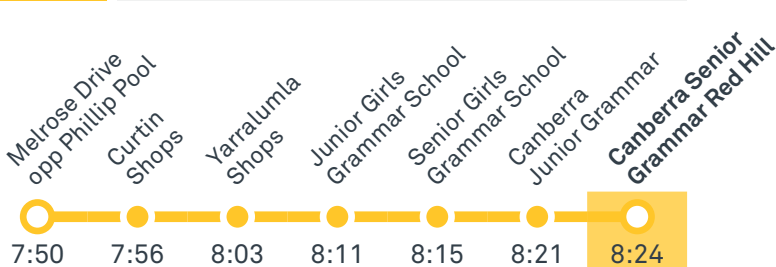

Summary of bus services

Route	AM	PM	Suburbs/Areas Served	Other information
56	✓	✓	City Interchange, Russell, Barton, Kingston, Griffith, Manuka, Red Hill, Narrabundah, Fyshwick	
2014	✓	✓	Woden Bus Station	2 AM Trips and 2 PM Trips.
2015	✓	✓	City Bus Station	
2016	✓	✓	Hughes, Garran, Deakin	
2017	✓	✓	Mawson, Farrer, Isaacs, O'Malley	
2018	✓	✓	Curtin, Yarralumla	

Other times available. Visit transport.act.gov.au

56 From City

56 From Fyshwick

Morning school services

2014 From Woden

2015 From City

2016 From Garran

2017 From Phillip

2018 From Lyons

TG19027

CANBERRA IS BETTER CONNECTED

transport.act.gov.au

TTC Transport Canberra

CANBERRA GRAMMAR SCHOOL

Plan your trip with the TC Journey planner! Visit transport.act.gov.au for details

Afternoon regular services

Other times available. Visit transport.act.gov.au

56 To Fyshwick

56 To City

Afternoon school services

2014 To Woden

2015 To City

2016 To Garran

2017 To Phillip