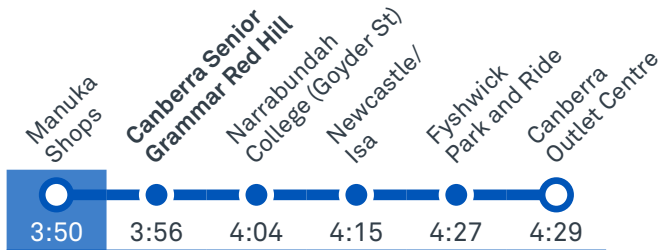

Other times available. Visit transport.act.gov.au

56 From City

56 From Fyshwick

Morning school services

2014 From Woden

2015 From City

2016 From Garran

2017 From Phillip

2018 From Lyons

TG19027

CANBERRA IS BETTER CONNECTED

transport.act.gov.au

TTC Transport Canberra

CANBERRA GRAMMAR SCHOOL

Plan your trip with the TC Journey planner! Visit transport.act.gov.au for details

Afternoon regular services

Other times available. Visit transport.act.gov.au

56 To Fyshwick

56 To City

Afternoon school services

2014 To Woden

2015 To City

2016 To Garran

2017 To Phillip

2018 To Lyons

TG19027

CANBERRA IS BETTER CONNECTED

transport.act.gov.au

TTC Transport Canberra

FYSHWICK TO CITY

via Red Hill and Kingston

ROUTE MAP