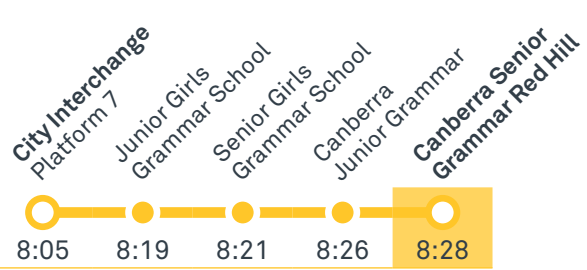

Other times available. Visit transport.act.gov.au

56 From City

56 From Fyshwick

Morning school services

2014 From Woden

2015 From City

2016 From Garran

2017 From Phillip

2018 From Lyons

TG19027

CANBERRA IS BETTER CONNECTED

transport.act.gov.au

TTC Transport Canberra

CANBERRA GRAMMAR SCHOOL

Plan your trip with the TC Journey planner! Visit transport.act.gov.au for details

Afternoon regular services