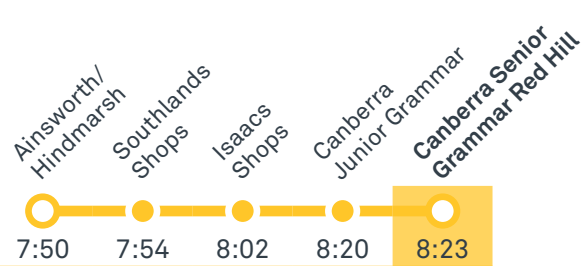

Summary of bus services

Route	AM	PM	Suburbs/Areas Served	Other information
56	✓	✓	City Interchange, Russell, Barton, Kingston, Griffith, Manuka, Red Hill, Narrabundah, Fyshwick	
2014	✓	✓	Woden Bus Station	2 AM Trips and 2 PM Trips.
2015	✓	✓	City Bus Station	
2016	✓	✓	Hughes, Garran, Deakin	
2017	✓	✓	Mawson, Farrer, Isaacs, O'Malley	
2018	✓	✓	Curtin, Yarralumla	

Other times available. Visit transport.act.gov.au

56 From City

56 From Fyshwick

Morning school services

2014 From Woden

2015 From City

2016 From Garran

2017 From Phillip

2018 From Lyons

TG19027

CANBERRA IS BETTER CONNECTED

transport.act.gov.au

TTC Transport Canberra

CANBERRA GRAMMAR SCHOOL

Plan your trip with the TC Journey planner! Visit transport.act.gov.au for details

Afternoon regular services