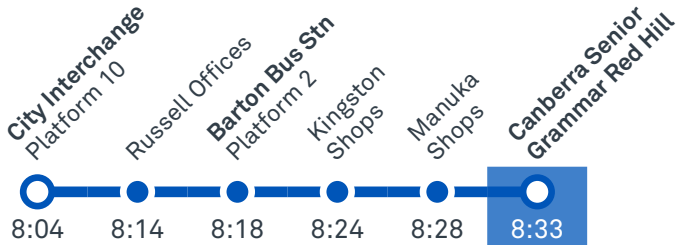

Summary of bus services

Route	AM	PM	Suburbs/Areas Served	Other information
56	✓	✓	City Interchange, Russell, Barton, Kingston, Griffith, Manuka, Red Hill, Narrabundah, Fyshwick	
2014	✓	✓	Woden Bus Station	2 AM Trips and 2 PM Trips.
2015	✓	✓	City Bus Station	
2016	✓	✓	Hughes, Garran, Deakin	
2017	✓	✓	Mawson, Farrer, Isaacs, O'Malley	
2018	✓	✓	Curtin, Yarralumla	

CANBERRA
IS BETTER
CONNECTED

transport.act.gov.au

TTC Transport
Canberra

TG19027

CANBERRA GRAMMAR SCHOOL

Plan your trip with the TC Journey planner! Visit transport.act.gov.au for details

Morning regular services

Other times available. Visit transport.act.gov.au

56 From City

56 From Fyshwick

Morning school services

2014 From Woden

2015 From City

2016 From Garran

2017 From Phillip

2018 From Lyons

TG19027

CANBERRA IS BETTER CONNECTED

transport.act.gov.au

TTC Transport Canberra

CANBERRA GRAMMAR SCHOOL

Plan your trip with the TC Journey planner! Visit transport.act.gov.au for details

Afternoon regular services