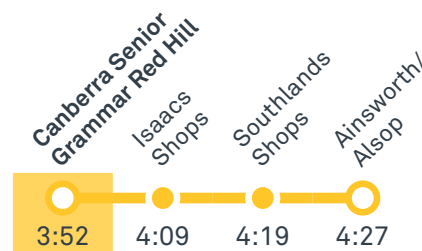

Other times available. Visit transport.act.gov.au

56 To Fyshwick

56 To City

Afternoon school services

2014 To Woden

2015 To City

2016 To Garran

2017 To Phillip

2018 To Lyons

TG19027

CANBERRA IS BETTER CONNECTED

transport.act.gov.au

TTC Transport Canberra

FYSHWICK TO CITY

via Red Hill and Kingston

ROUTE MAP