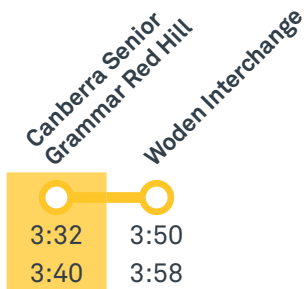

Other times available. Visit transport.act.gov.au

56 To Fyshwick

56 To City

Afternoon school services

2014 To Woden

2015 To City

2016 To Garran

2017 To Phillip