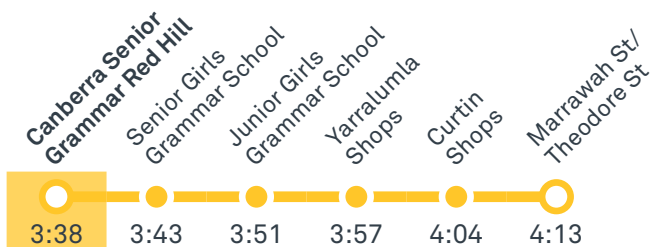

2018 From Lyons

TG19027

CANBERRA IS BETTER CONNECTED

transport.act.gov.au

TTC Transport Canberra

CANBERRA GRAMMAR SCHOOL

Plan your trip with the TC Journey planner! Visit transport.act.gov.au for details

Afternoon regular services

Other times available. Visit transport.act.gov.au

56 To Fyshwick

56 To City

Afternoon school services

2014 To Woden

2015 To City

2016 To Garran

2017 To Phillip

2018 To Lyons

TG19027

CANBERRA IS BETTER CONNECTED

transport.act.gov.au

TTC Transport Canberra

FYSHWICK TO CITY

via Red Hill and Kingston

ROUTE MAP