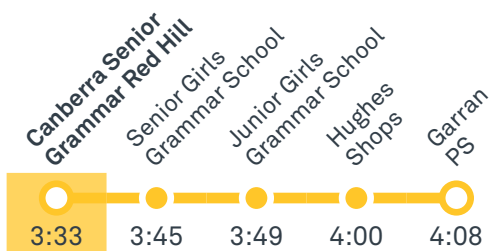

Other times available. Visit transport.act.gov.au

56 To Fyshwick

56 To City

Afternoon school services

2014 To Woden

2015 To City

2016 To Garran

2017 To Phillip