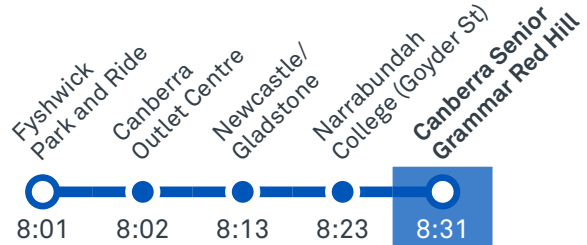

56

Regular route number

2014

School route number

Walking route

Local area map provides indicative walking paths only. This map is designed to represent local public transport options in the area and is not to scale

Summary of bus services

Route	AM	PM	Suburbs/Areas Served	Other information
56	✓	✓	City Interchange, Russell, Barton, Kingston, Griffith, Manuka, Red Hill, Narrabundah, Fyshwick	
2014	✓	✓	Woden Bus Station	2 AM Trips and 2 PM Trips.
2015	✓	✓	City Bus Station	
2016	✓	✓	Hughes, Garran, Deakin	
2017	✓	✓	Mawson, Farrer, Isaacs, O'Malley	
2018	✓	✓	Curtin, Yarralumla	

CANBERRA
IS BETTER
CONNECTED

transport.act.gov.au

TTC Transport
Canberra

TG19027

CANBERRA GRAMMAR SCHOOL

Plan your trip with the TC Journey planner! Visit transport.act.gov.au for details

Morning regular services

Other times available. Visit transport.act.gov.au

56 From City

56 From Fyshwick

Morning school services

2014 From Woden

2015 From City

2016 From Garran

2017 From Phillip