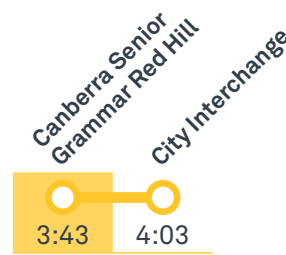

Other times available. Visit transport.act.gov.au

56 To Fyshwick

56 To City

Afternoon school services

2014 To Woden

2015 To City

2016 To Garran

2017 To Phillip