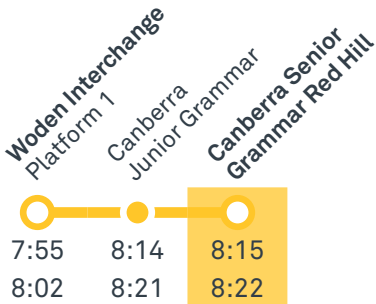

Summary of bus services

Route	AM	PM	Suburbs/Areas Served	Other information
56	✓	✓	City Interchange, Russell, Barton, Kingston, Griffith, Manuka, Red Hill, Narrabundah, Fyshwick	
2014	✓	✓	Woden Bus Station	2 AM Trips and 2 PM Trips.
2015	✓	✓	City Bus Station	
2016	✓	✓	Hughes, Garran, Deakin	
2017	✓	✓	Mawson, Farrer, Isaacs, O'Malley	
2018	✓	✓	Curtin, Yarralumla	

CANBERRA
IS BETTER
CONNECTED

transport.act.gov.au

TTC Transport
Canberra

TG19027

CANBERRA GRAMMAR SCHOOL

Plan your trip with the TC Journey planner! Visit transport.act.gov.au for details

Morning regular services

Other times available. Visit transport.act.gov.au

56 From City

56 From Fyshwick

Morning school services

2014 From Woden

2015 From City

2016 From Garran

2017 From Phillip

2018 From Lyons

TG19027

CANBERRA IS BETTER CONNECTED

transport.act.gov.au

TTC Transport Canberra

CANBERRA GRAMMAR SCHOOL

Plan your trip with the TC Journey planner! Visit transport.act.gov.au for details

Afternoon regular services