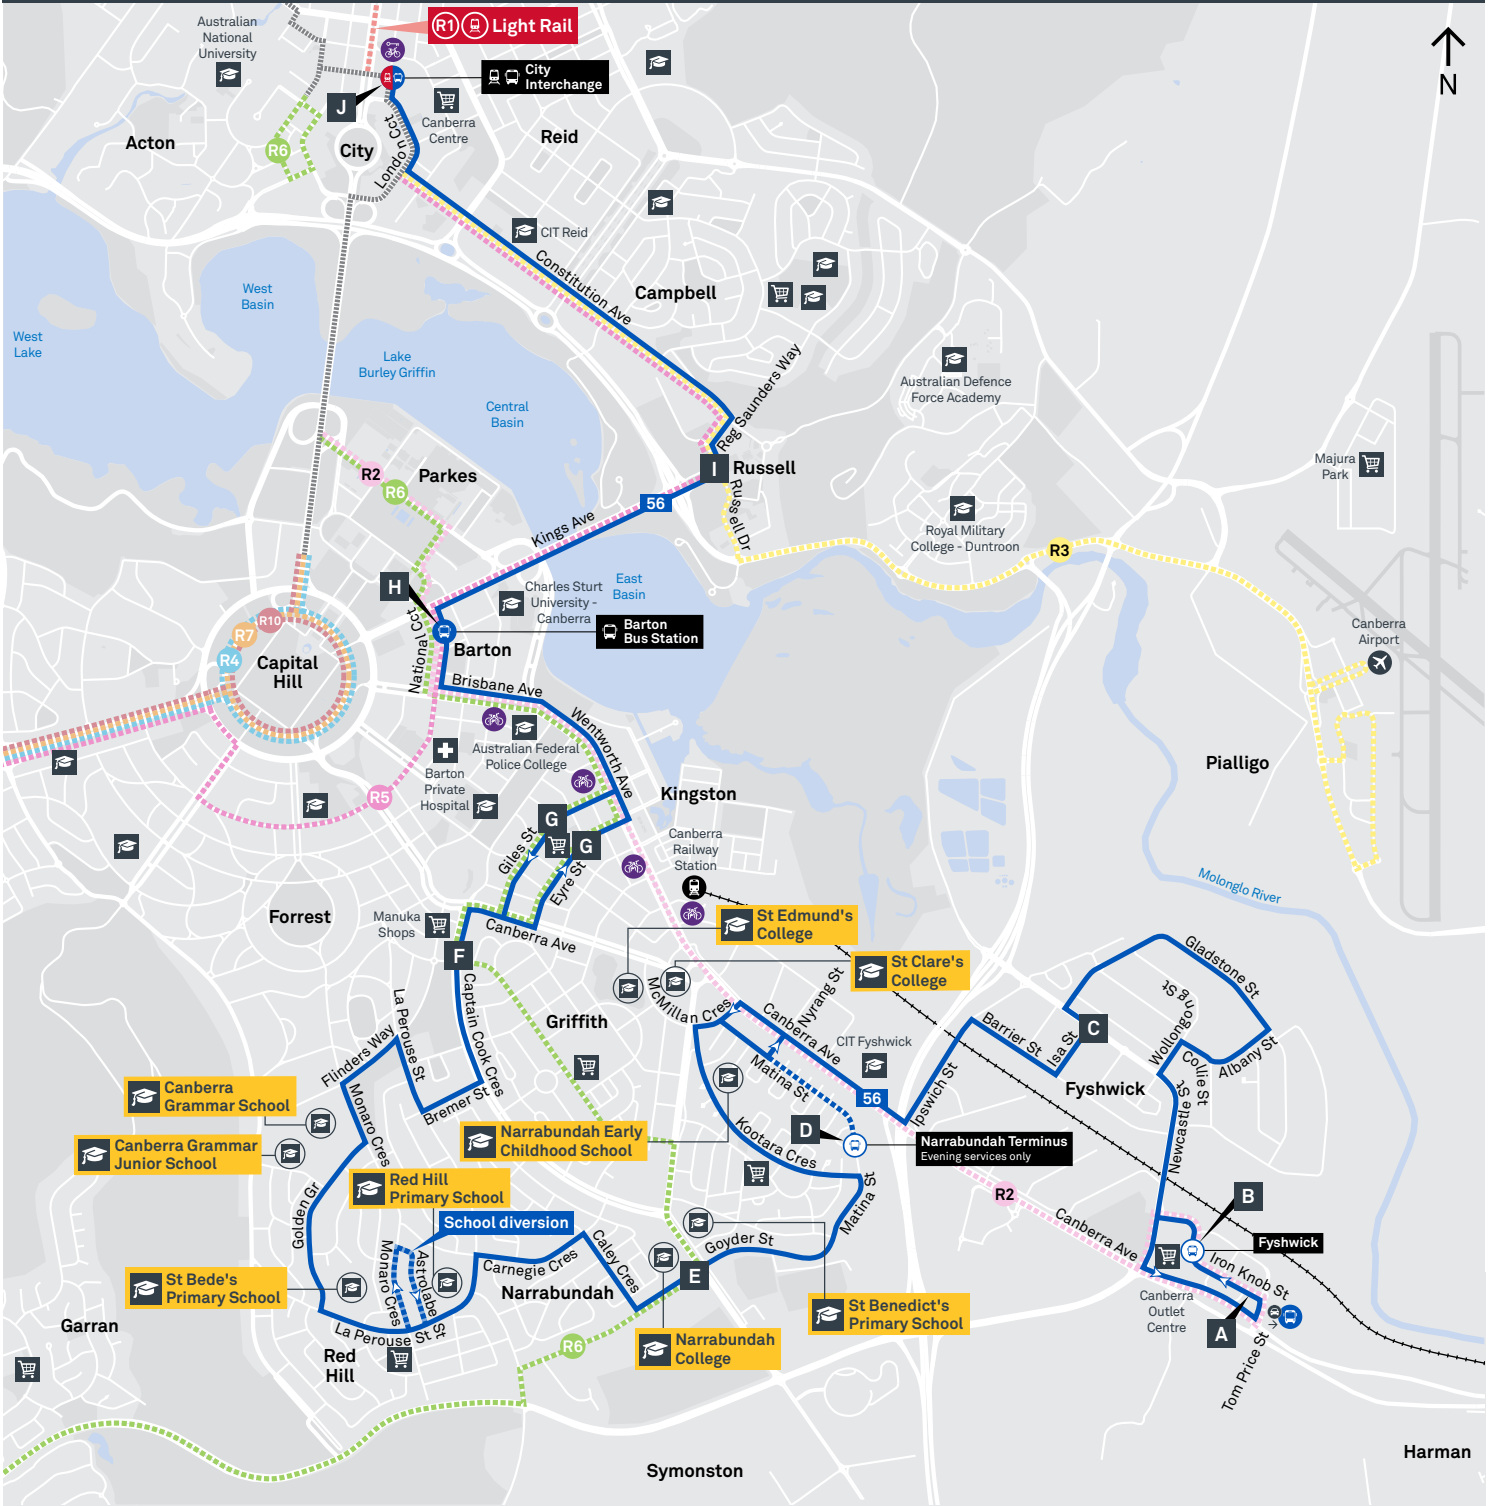

Summary of bus services

Route	AM	PM	Suburbs/Areas Served	Other information
56	✓	✓	City Interchange, Russell, Barton, Kingston, Griffith, Manuka, Red Hill, Narrabundah, Fyshwick	
2014	✓	✓	Woden Bus Station	2 AM Trips and 2 PM Trips.
2015	✓	✓	City Bus Station	
2016	✓	✓	Hughes, Garran, Deakin	
2017	✓	✓	Mawson, Farrer, Isaacs, O'Malley	
2018	✓	✓	Curtin, Yarralumla	

Other times available. Visit transport.act.gov.au

56 To Fyshwick

56 To City

Afternoon school services

2014 To Woden

2015 To City

2016 To Garran

2017 To Phillip

2018 To Lyons

TG19027

CANBERRA IS BETTER CONNECTED

transport.act.gov.au

TTC Transport Canberra

FYSHWICK TO CITY

via Red Hill and Kingston

ROUTE MAP

- Bus route
- Bus station
- Mode interchange
- Educational institution
- Hospital
- Bicycle lockers
- R2 RAPID route
- Bus terminus
- 56 Route number
- Shopping centre
- Bicycle rails
- Bicycle cage
- Park and Ride