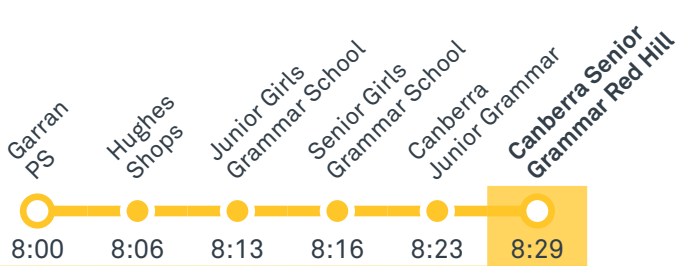

Summary of bus services

Route	AM	PM	Suburbs/Areas Served	Other information
56	✓	✓	City Interchange, Russell, Barton, Kingston, Griffith, Manuka, Red Hill, Narrabundah, Fyshwick	
2014	✓	✓	Woden Bus Station	2 AM Trips and 2 PM Trips.
2015	✓	✓	City Bus Station	
2016	✓	✓	Hughes, Garran, Deakin	
2017	✓	✓	Mawson, Farrer, Isaacs, O'Malley	
2018	✓	✓	Curtin, Yarralumla	

Other times available. Visit transport.act.gov.au

56 From City

56 From Fyshwick

Morning school services

2014 From Woden

2015 From City

2016 From Garran

2017 From Phillip

2018 From Lyons

TG19027

CANBERRA IS BETTER CONNECTED

transport.act.gov.au

TTC Transport Canberra

CANBERRA GRAMMAR SCHOOL

Plan your trip with the TC Journey planner! Visit transport.act.gov.au for details

Afternoon regular services