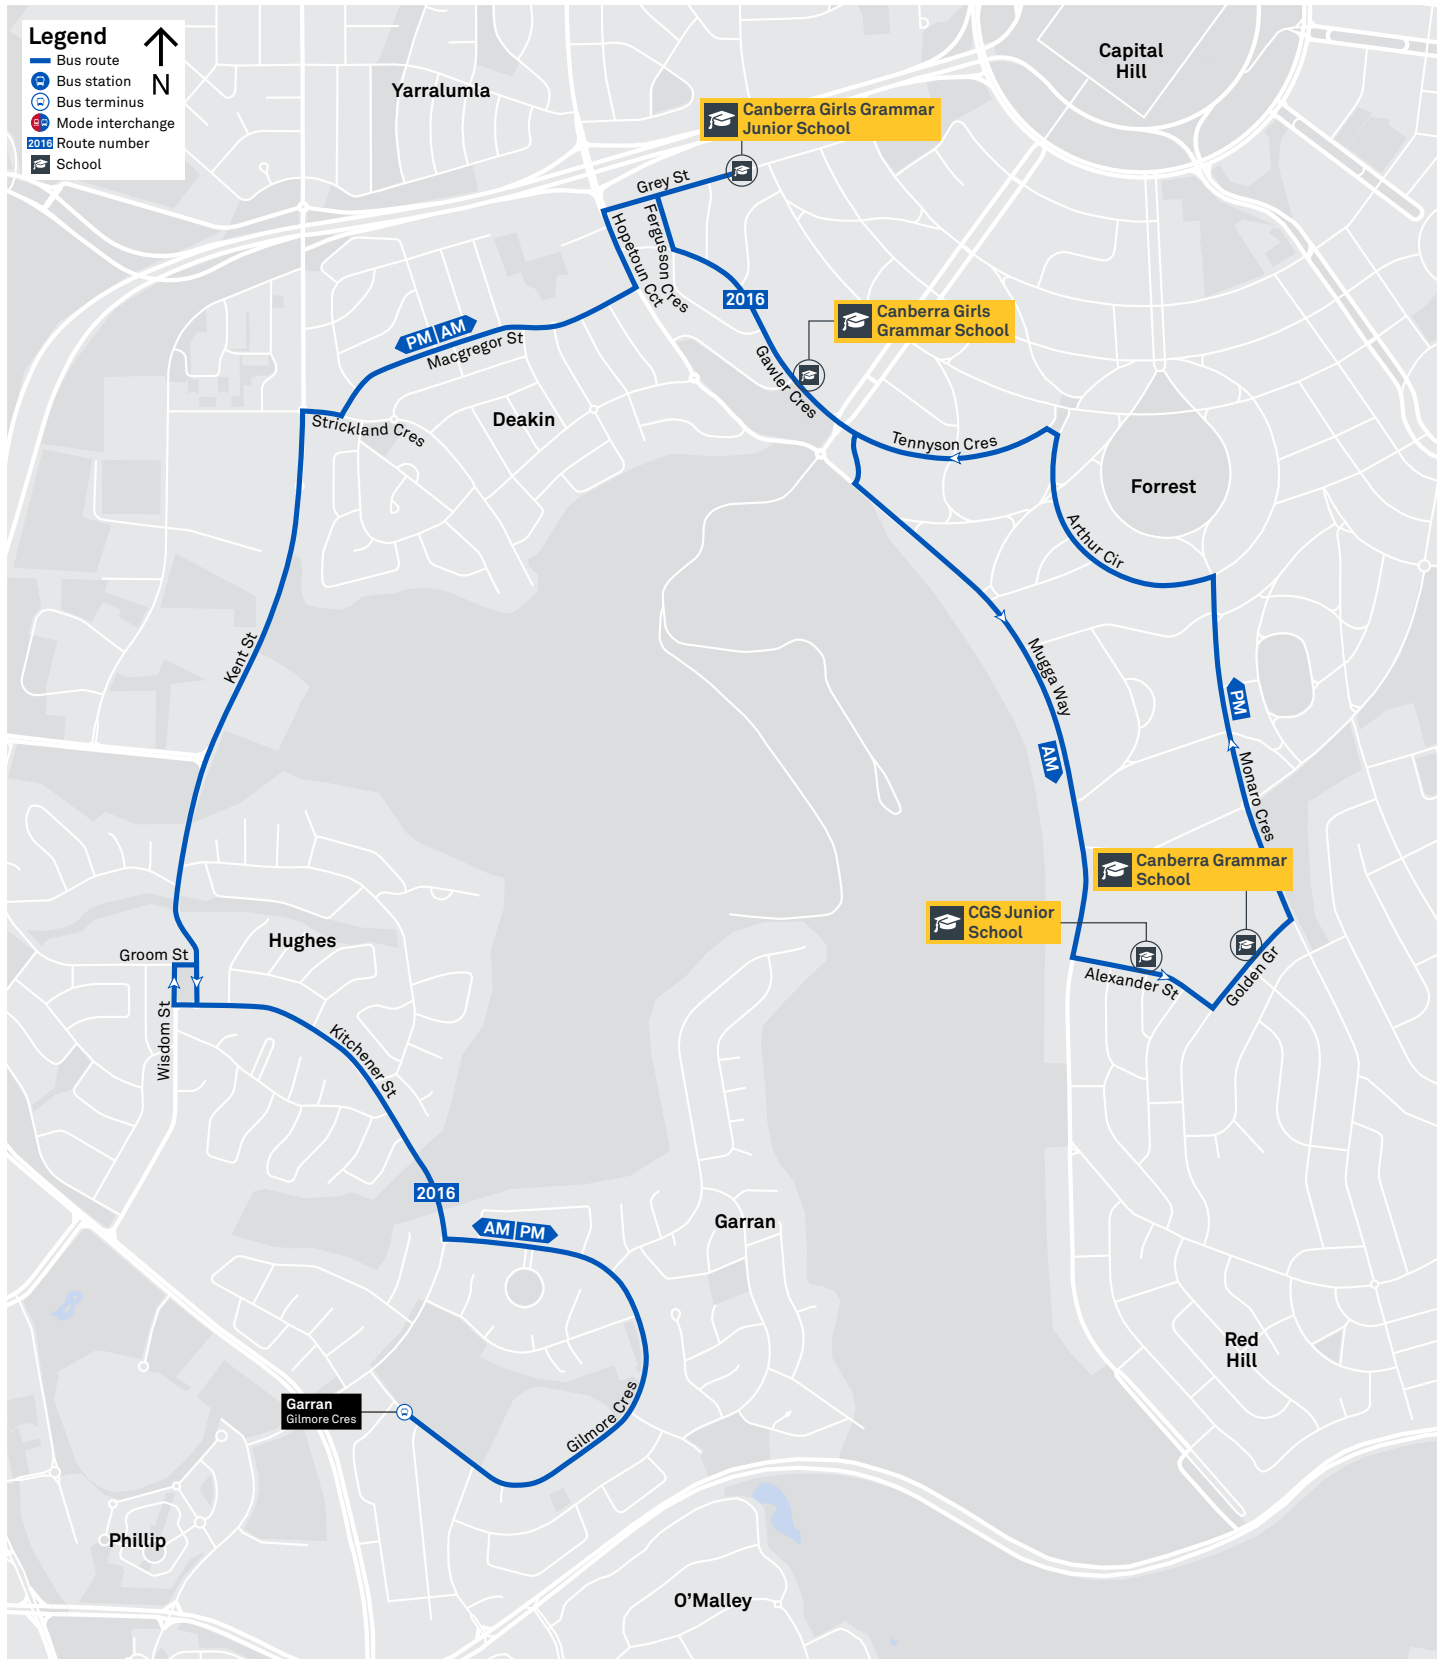

SCHOOL ROUTE 2016 (AM & PM)

CANBERRA
IS BETTER
CONNECTED

transport.act.gov.au

TTC Transport
Canberra