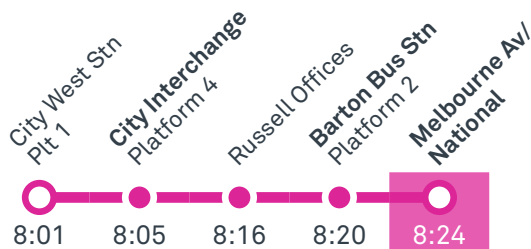

Other times available. Visit transport.act.gov.au

57

From Woden

57

From City

58

From Woden

CANBERRA
IS BETTER
CONNECTED

2016 From Garran

2017 From Phillip

2018 From Lyons

Morning *RAPID* services

Other times available. Visit transport.act.gov.au

R5 From City West

R5 From Lanyon Market Place

CANBERRA IS BETTER CONNECTED

transport.act.gov.au

TTC Transport Canberra

TG19027

CANBERRA GIRLS GRAMMAR SCHOOL

Plan your trip with the TC Journey planner! Visit transport.act.gov.au for details

Afternoon regular services

Other times available. Visit transport.act.gov.au

CANBERRA
IS BETTER
CONNECTED

transport.act.gov.au

WODEN TO CITY

via Curtin and Deakin

58

ROUTE MAP

- Bus route
- Bus station
- Mode interchange
- Educational institution
- Hospital
- Bicycle lockers
- Park and Ride
- R2 RAPID route
- Bus terminus
- 58 Route number
- Shopping centre
- Bicycle rails
- Bicycle cage