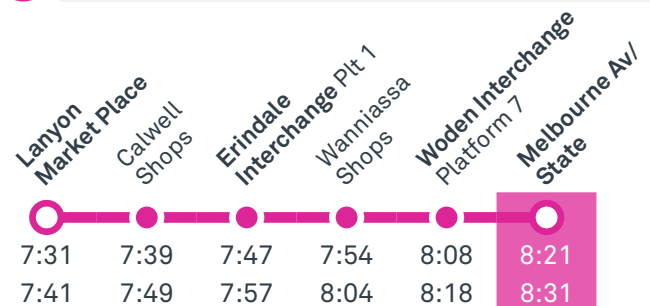

transport.act.gov.au

TTC Transport
Canberra

TG19027

CANBERRA GIRLS GRAMMAR SCHOOL

Plan your trip with the TC Journey planner! Visit transport.act.gov.au for details

Morning school services

2014 From Woden

2015 From City

2016 From Garran

2017 From Phillip

2018 From Lyons

Morning *RAPID* services

Other times available. Visit transport.act.gov.au

R5 From City West

R5 From Lanyon Market Place

CANBERRA IS BETTER CONNECTED

transport.act.gov.au

TTC Transport Canberra

TG19027

CANBERRA GIRLS GRAMMAR SCHOOL

Plan your trip with the TC Journey planner! Visit transport.act.gov.au for details

Afternoon regular services

Other times available. Visit transport.act.gov.au

CANBERRA
IS BETTER
CONNECTED

transport.act.gov.au

WODEN TO CITY

via Curtin and Deakin

58

ROUTE MAP

- Bus route
- Bus station
- Mode interchange
- Educational institution
- Hospital
- Bicycle lockers
- Park and Ride
- R2 RAPID route
- Bus terminus
- 58 Route number
- Shopping centre
- Bicycle rails
- Bicycle cage