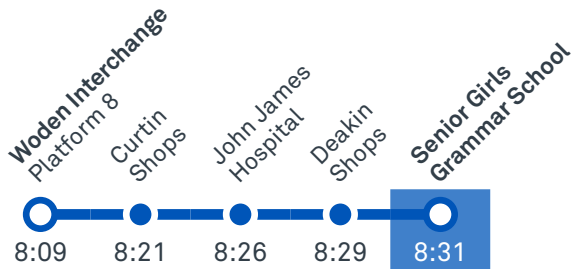

Other times available. Visit transport.act.gov.au

57

From Woden

57

From City

58

From Woden

CANBERRA
IS BETTER
CONNECTED