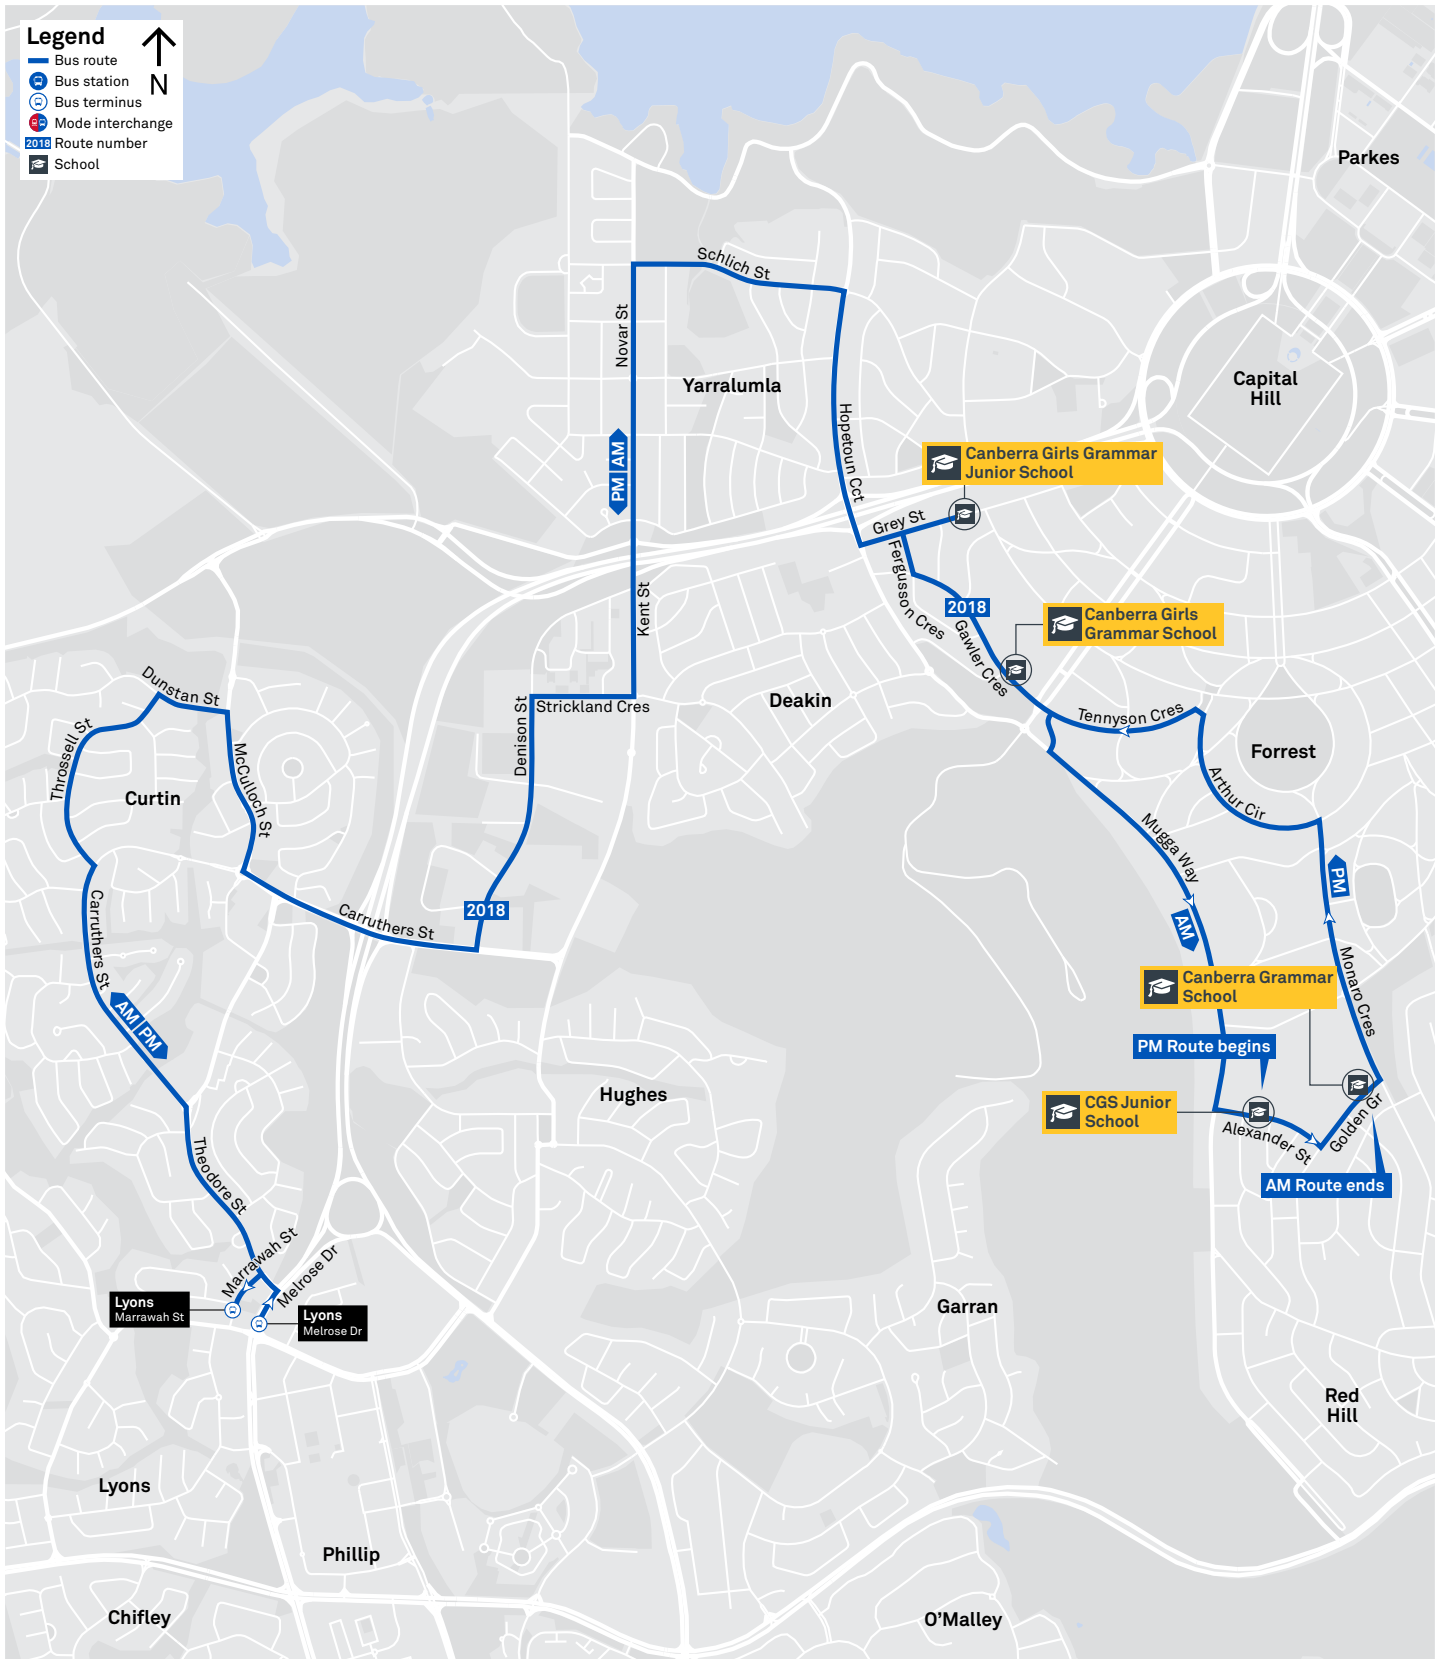

Summary of bus services

Route	AM	PM	Suburbs/Areas Served	Other information
R5	✓	✓	City West, City Interchange, Russell, Barton, Forrest, Woden Bus Station, Wanniasa, Erindale Bus Station, Calwell, Lanyon Marketplace	
57	✓	✓	City Interchange, Parkes, Deakin, Yarralumla, Hughes, Garran, Phillip, Woden Bus Station	
58	✓	✓	City Interchange, Parkes, Deakin, Curtin, Woden Bus Station	
2014	✓	✓	Woden Bus Station	2 AM Trips only. 1 PM Trip.
2015	✓	✓	City Bus Station	
2016	✓	✓	Hughes, Garran, Deakin	
2017	✓	✓	Mawson, Farrer, Isaacs, O'Malley	
2018	✓	✓	Curtin, Yarralumla	

CANBERRA
IS BETTER
CONNECTED

transport.act.gov.au

WODEN TO CITY

via Curtin and Deakin

58

ROUTE MAP

- Bus route
- Bus station
- Mode interchange
- Educational institution
- Hospital
- Bicycle lockers
- Park and Ride
- R2 RAPID route
- Bus terminus
- 58 Route number
- Shopping centre
- Bicycle rails
- Bicycle cage

TTC Transport
Canberra

SCHOOL ROUTE 2016 (AM & PM)

CANBERRA IS BETTER CONNECTED

transport.act.gov.au

TTC Transport Canberra

SCHOOL ROUTE 2017 (AM & PM)

CANBERRA IS BETTER CONNECTED

transport.act.gov.au

TTC Transport Canberra

SCHOOL ROUTE 2018 (AM & PM)

CANBERRA IS BETTER CONNECTED

transport.act.gov.au

TTC Transport Canberra

LANYON TO CITY

via Erindale and Russell

ROUTE MAP