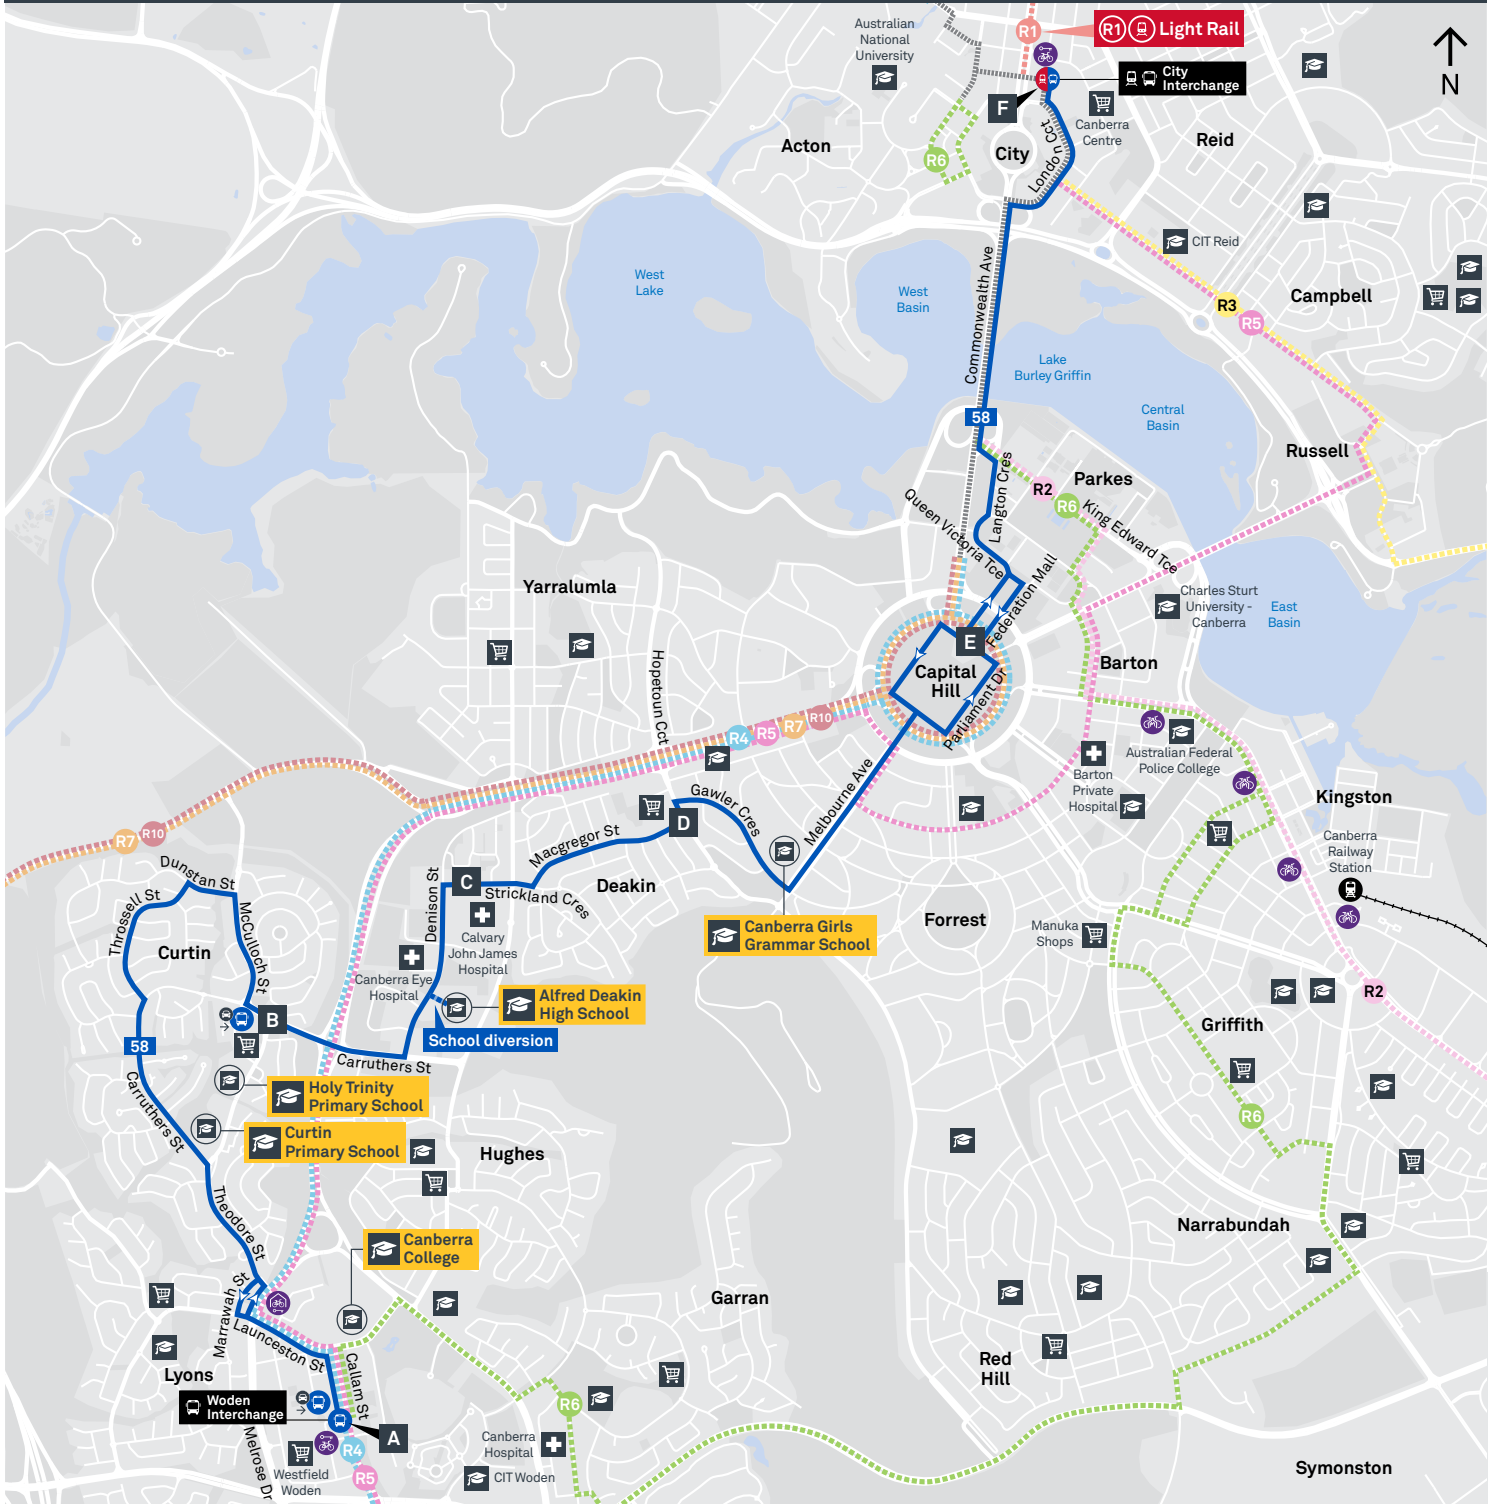

Summary of bus services

Route	AM	PM	Suburbs/Areas Served	Other information
R5	✓	✓	City West, City Interchange, Russell, Barton, Forrest, Woden Bus Station, Wanniasa, Erindale Bus Station, Calwell, Lanyon Marketplace	
57	✓	✓	City Interchange, Parkes, Deakin, Yarralumla, Hughes, Garran, Phillip, Woden Bus Station	
58	✓	✓	City Interchange, Parkes, Deakin, Curtin, Woden Bus Station	
2014	✓	✓	Woden Bus Station	2 AM Trips only. 1 PM Trip.
2015	✓	✓	City Bus Station	
2016	✓	✓	Hughes, Garran, Deakin	
2017	✓	✓	Mawson, Farrer, Isaacs, O'Malley	
2018	✓	✓	Curtin, Yarralumla	

ROUTE MAP

- Bus route
- Bus station
- Mode interchange
- Educational institution
- Hospital
- Bicycle lockers
- Park and Ride
- R2 RAPID route
- Bus terminus
- Route number
- Shopping centre
- Bicycle rails
- Bicycle cage

CANBERRA
IS BETTER
CONNECTED

transport.act.gov.au

WODEN TO CITY

via Curtin and Deakin

58

ROUTE MAP

- Bus route
- Bus station
- Mode interchange
- Educational institution
- Hospital
- Bicycle lockers
- Park and Ride
- R2 RAPID route
- Bus terminus
- 58 Route number
- Shopping centre
- Bicycle rails
- Bicycle cage

TTC Transport Canberra

SCHOOL ROUTE 2018 (AM & PM)

CANBERRA IS BETTER CONNECTED

transport.act.gov.au

TTC Transport Canberra

LANYON TO CITY

via Erindale and Russell

ROUTE MAP