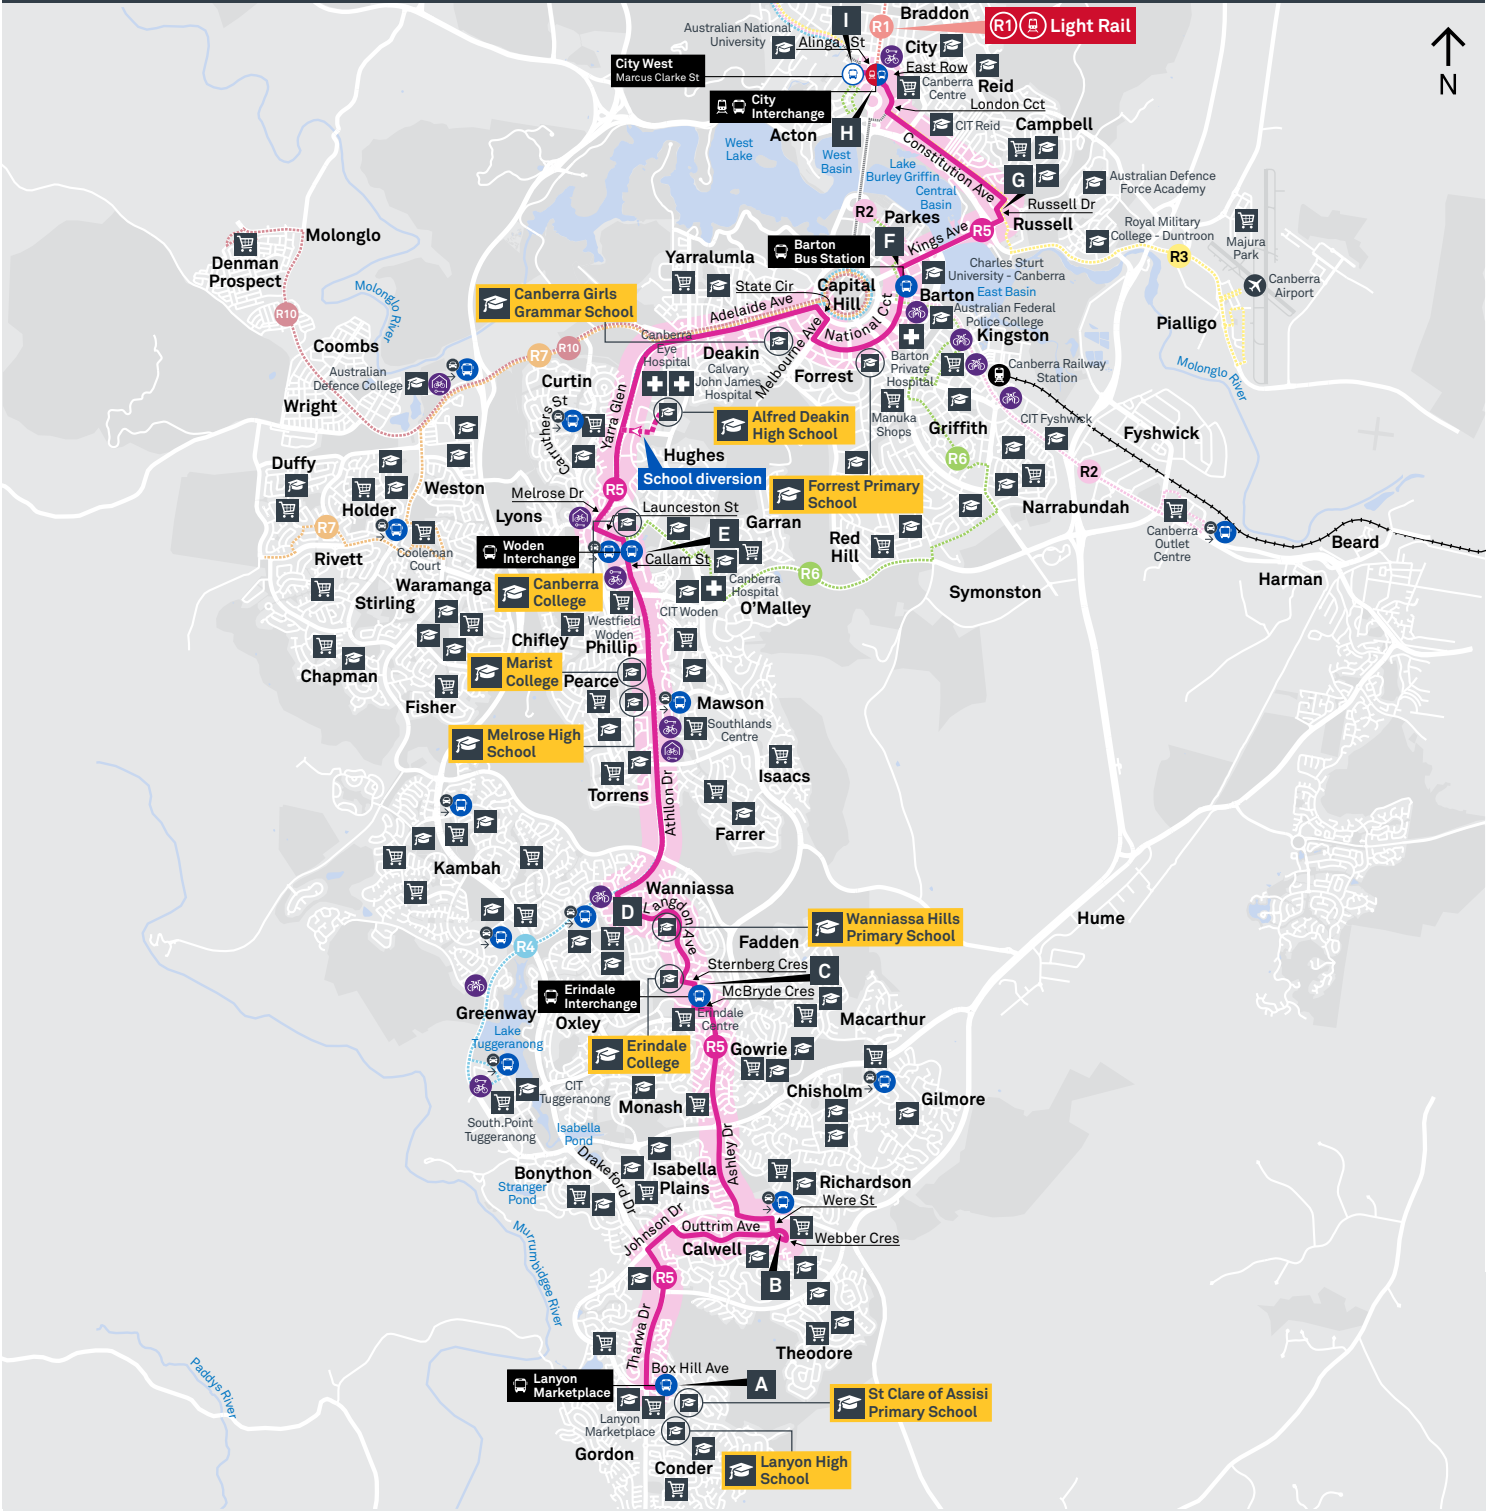

Summary of bus services

Route	AM	PM	Suburbs/Areas Served	Other information
R5	✓	✓	City West, City Interchange, Russell, Barton, Forrest, Woden Bus Station, Wanniasa, Erindale Bus Station, Calwell, Lanyon Marketplace	
57	✓	✓	City Interchange, Parkes, Deakin, Yarralumla, Hughes, Garran, Phillip, Woden Bus Station	
58	✓	✓	City Interchange, Parkes, Deakin, Curtin, Woden Bus Station	
2014	✓	✓	Woden Bus Station	2 AM Trips only. 1 PM Trip.
2015	✓	✓	City Bus Station	
2016	✓	✓	Hughes, Garran, Deakin	
2017	✓	✓	Mawson, Farrer, Isaacs, O'Malley	
2018	✓	✓	Curtin, Yarralumla	

CANBERRA
IS BETTER
CONNECTED

transport.act.gov.au

WODEN TO CITY

via Curtin and Deakin

58

ROUTE MAP

- Bus route
- Bus station
- Mode interchange
- Educational institution
- Hospital
- Bicycle lockers
- Park and Ride
- R2 RAPID route
- Bus terminus
- 58 Route number
- Shopping centre
- Bicycle rails
- Bicycle cage

TTC Transport Canberra

SCHOOL ROUTE 2018 (AM & PM)

CANBERRA IS BETTER CONNECTED

transport.act.gov.au

TTC Transport Canberra

LANYON TO CITY

via Erindale and Russell

ROUTE MAP

- RAPID** route
- Bus station
- Mode interchange
- Educational institution
- Hospital
- Bicycle lockers
- Park and Ride
- Other **RAPID** route
- Bus terminus
- Route number
- Shopping centre
- Bicycle rails
- Bicycle cage