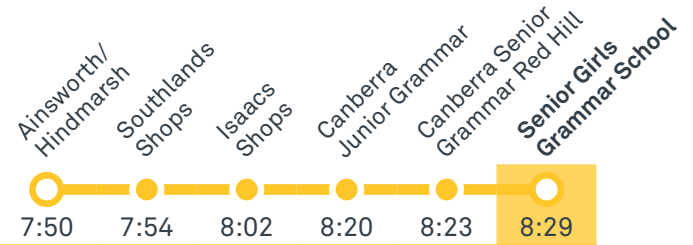

transport.act.gov.au

TTC Transport
Canberra

TG19027

CANBERRA GIRLS GRAMMAR SCHOOL

Plan your trip with the TC Journey planner! Visit transport.act.gov.au for details

Morning school services

2014 From Woden

2015 From City

2016 From Garran

2017 From Phillip

2018 From Lyons

Morning *RAPID* services

Other times available. Visit transport.act.gov.au

R5 From City West

R5 From Lanyon Market Place

CANBERRA IS BETTER CONNECTED