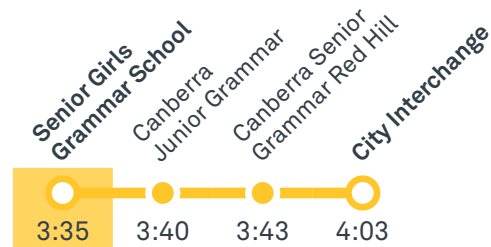

Plan your trip with the TC Journey planner! Visit transport.act.gov.au for details

Afternoon school services

2014 To Woden

2015 To City

2016 To Garran

2017 To Phillip

2018 To Lyons

Afternoon *RAPID* services