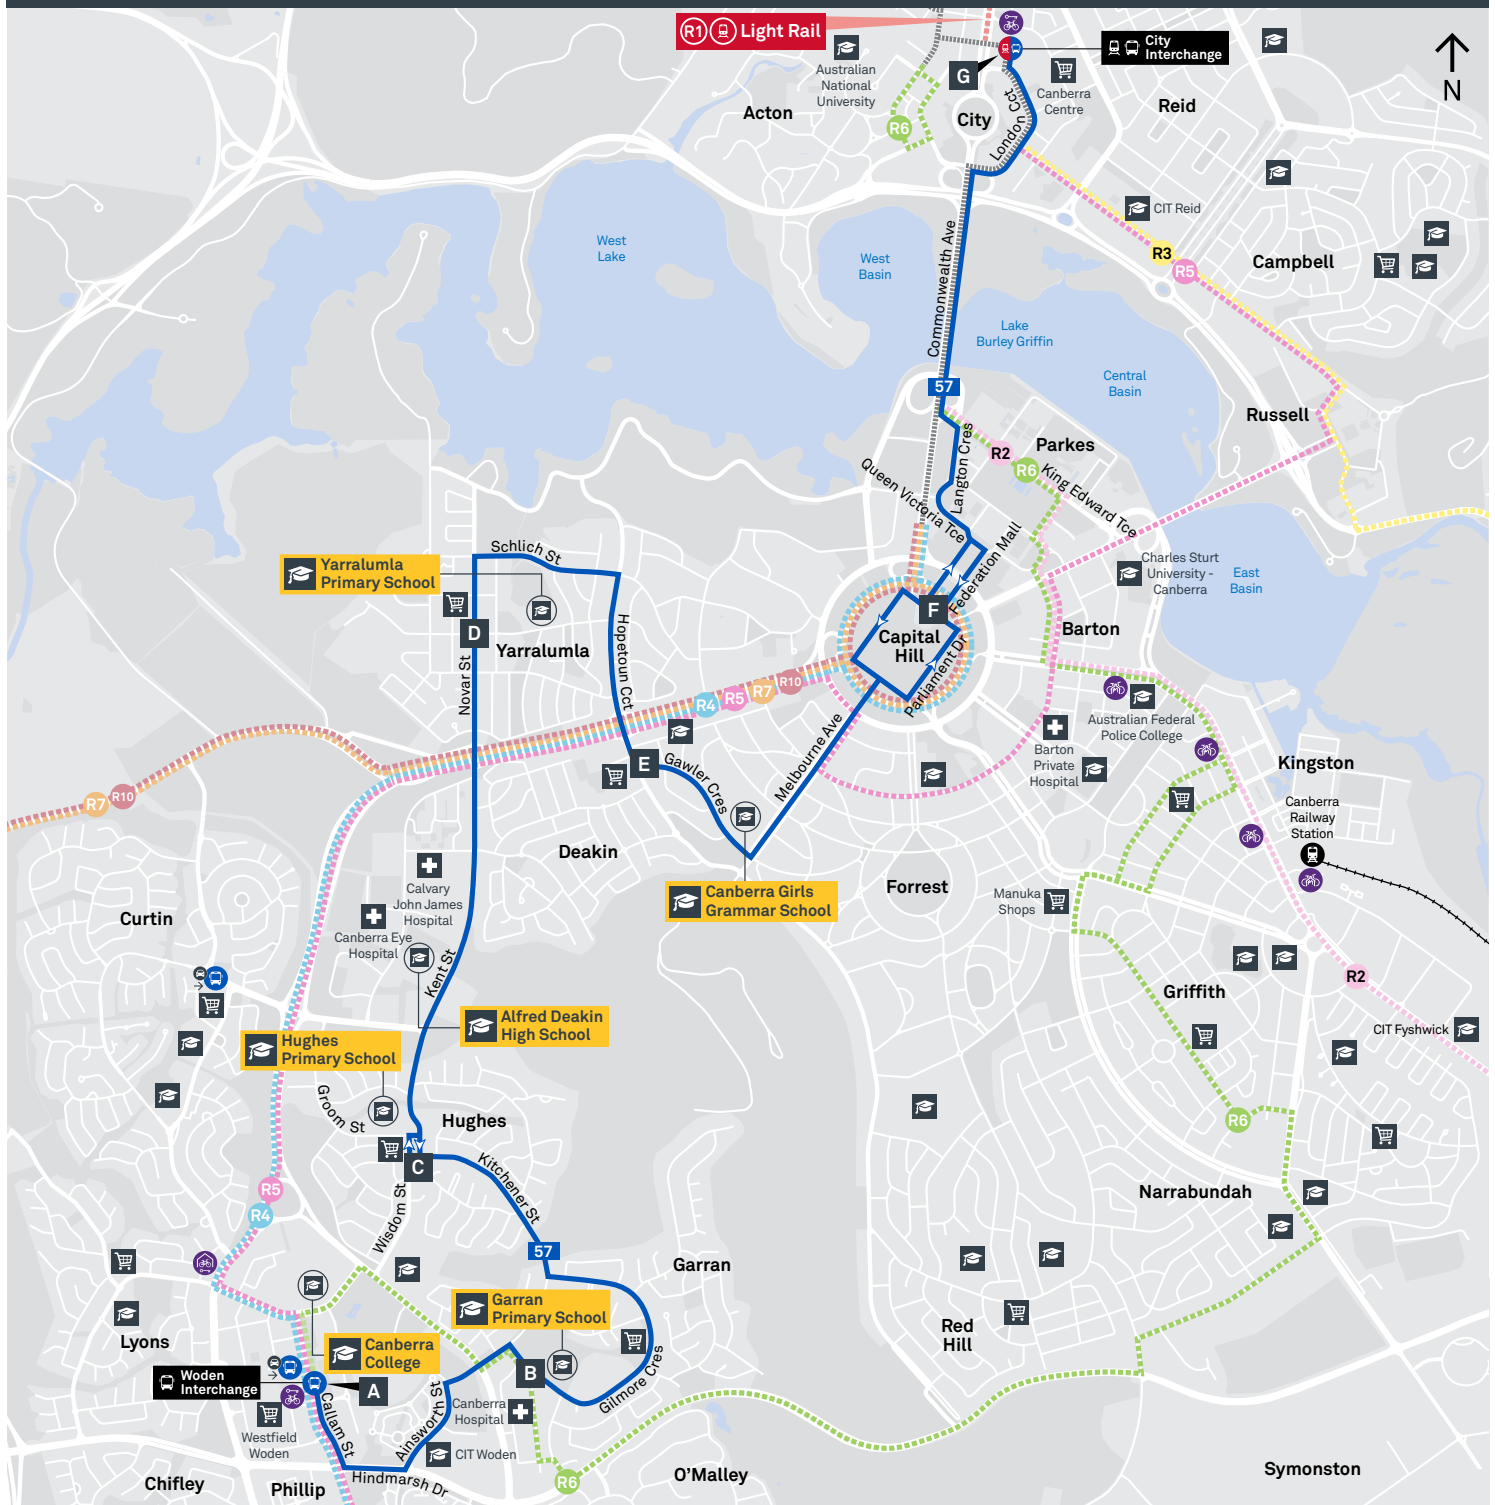

Summary of bus services

Route	AM	PM	Suburbs/Areas Served	Other information
R5	✓	✓	City West, City Interchange, Russell, Barton, Forrest, Woden Bus Station, Wanniasa, Erindale Bus Station, Calwell, Lanyon Marketplace	
57	✓	✓	City Interchange, Parkes, Deakin, Yarralumla, Hughes, Garran, Phillip, Woden Bus Station	
58	✓	✓	City Interchange, Parkes, Deakin, Curtin, Woden Bus Station	
2014	✓	✓	Woden Bus Station	2 AM Trips only. 1 PM Trip.
2015	✓	✓	City Bus Station	
2016	✓	✓	Hughes, Garran, Deakin	
2017	✓	✓	Mawson, Farrer, Isaacs, O'Malley	
2018	✓	✓	Curtin, Yarralumla	

Other times available. Visit transport.act.gov.au

R5 To Lanyon Market Place

R5 To City West

CANBERRA IS BETTER CONNECTED

transport.act.gov.au

TTC Transport Canberra

TG19027

WODEN TO CITY via Hughes and Yarralumla

ROUTE MAP

- Bus route
- Bus station
- Mode interchange
- Educational institution
- Hospital
- Bicycle lockers
- Park and Ride
- R2 RAPID route
- Bus terminus
- Route number
- Shopping centre
- Bicycle rails
- Bicycle cage

CANBERRA
IS BETTER
CONNECTED

transport.act.gov.au

WODEN TO CITY

via Curtin and Deakin

58

ROUTE MAP

- Bus route
- Bus station
- Mode interchange
- Educational institution
- Hospital
- Bicycle lockers
- Park and Ride
- R2 RAPID route
- Bus terminus
- 58 Route number
- Shopping centre
- Bicycle rails
- Bicycle cage