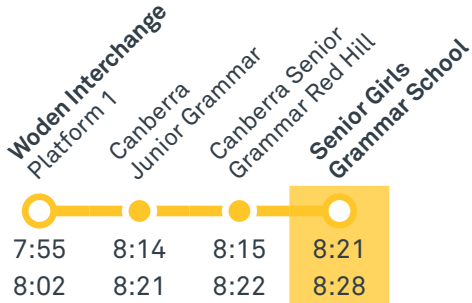

Other times available. Visit transport.act.gov.au

57

From Woden

57

From City

58

From Woden

CANBERRA
IS BETTER
CONNECTED

transport.act.gov.au

TTC Transport
Canberra

TG19027

CANBERRA GIRLS GRAMMAR SCHOOL

Plan your trip with the TC Journey planner! Visit transport.act.gov.au for details

Morning school services

2014 From Woden

2015 From City

2016 From Garran

2017 From Phillip

2018 From Lyons

Morning *RAPID* services

Other times available. Visit transport.act.gov.au

R5 From City West

R5 From Lanyon Market Place

CANBERRA IS BETTER CONNECTED