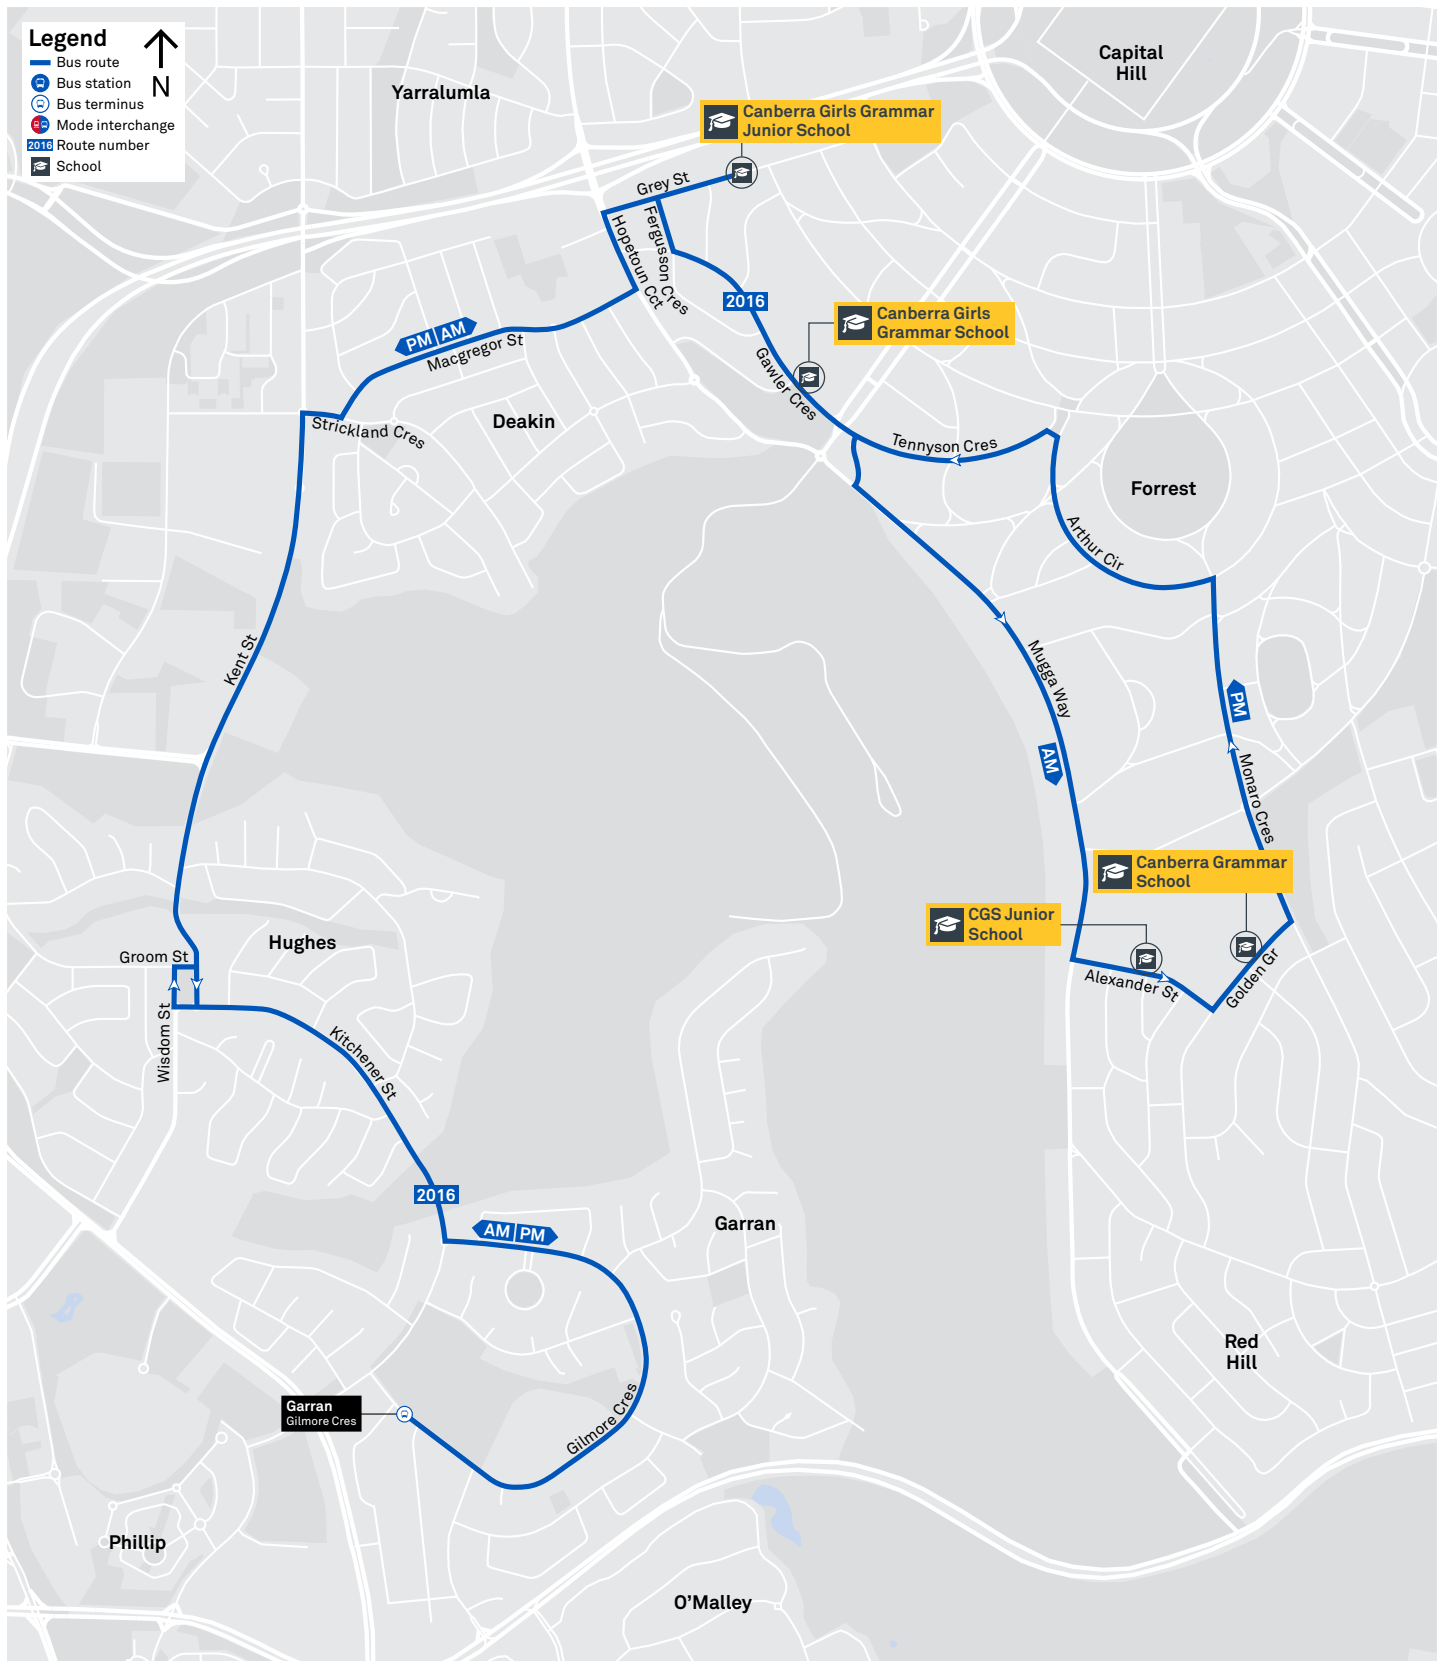

SCHOOL ROUTE 2016 (AM & PM)

CANBERRA IS BETTER CONNECTED

transport.act.gov.au

TTC Transport Canberra