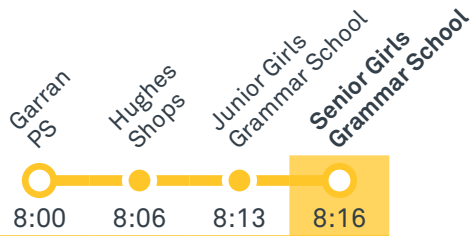

2016 From Garran