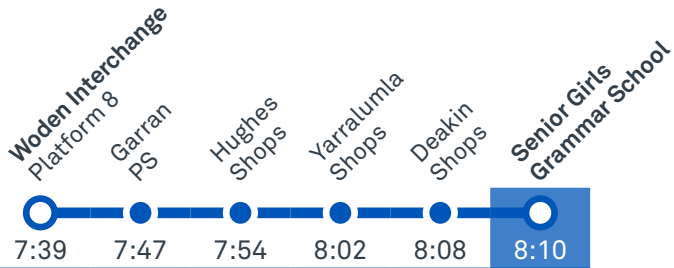

Summary of bus services

Route	AM	PM	Suburbs/Areas Served	Other information
R5	✓	✓	City West, City Interchange, Russell, Barton, Forrest, Woden Bus Station, Wanniasa, Erindale Bus Station, Calwell, Lanyon Marketplace	
57	✓	✓	City Interchange, Parkes, Deakin, Yarralumla, Hughes, Garran, Phillip, Woden Bus Station	
58	✓	✓	City Interchange, Parkes, Deakin, Curtin, Woden Bus Station	
2014	✓	✓	Woden Bus Station	2 AM Trips only. 1 PM Trip.
2015	✓	✓	City Bus Station	
2016	✓	✓	Hughes, Garran, Deakin	
2017	✓	✓	Mawson, Farrer, Isaacs, O'Malley	
2018	✓	✓	Curtin, Yarralumla	

CANBERRA
IS BETTER
CONNECTED

transport.act.gov.au

TTC Transport
Canberra

TG19027

CANBERRA GIRLS GRAMMAR SCHOOL

Plan your trip with the TC Journey planner! Visit transport.act.gov.au for details

Morning regular services

Other times available. Visit transport.act.gov.au

57

From Woden

57

From City

58

From Woden

CANBERRA
IS BETTER
CONNECTED