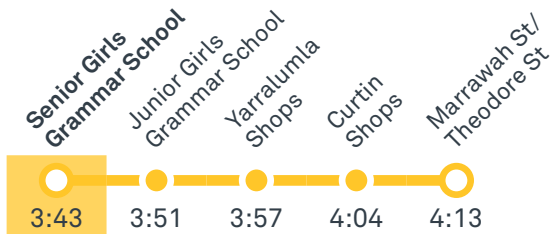

Plan your trip with the TC Journey planner! Visit transport.act.gov.au for details

Afternoon school services

2014 To Woden

2015 To City

2016 To Garran

2017 To Phillip

2018 To Lyons

Afternoon *RAPID* services