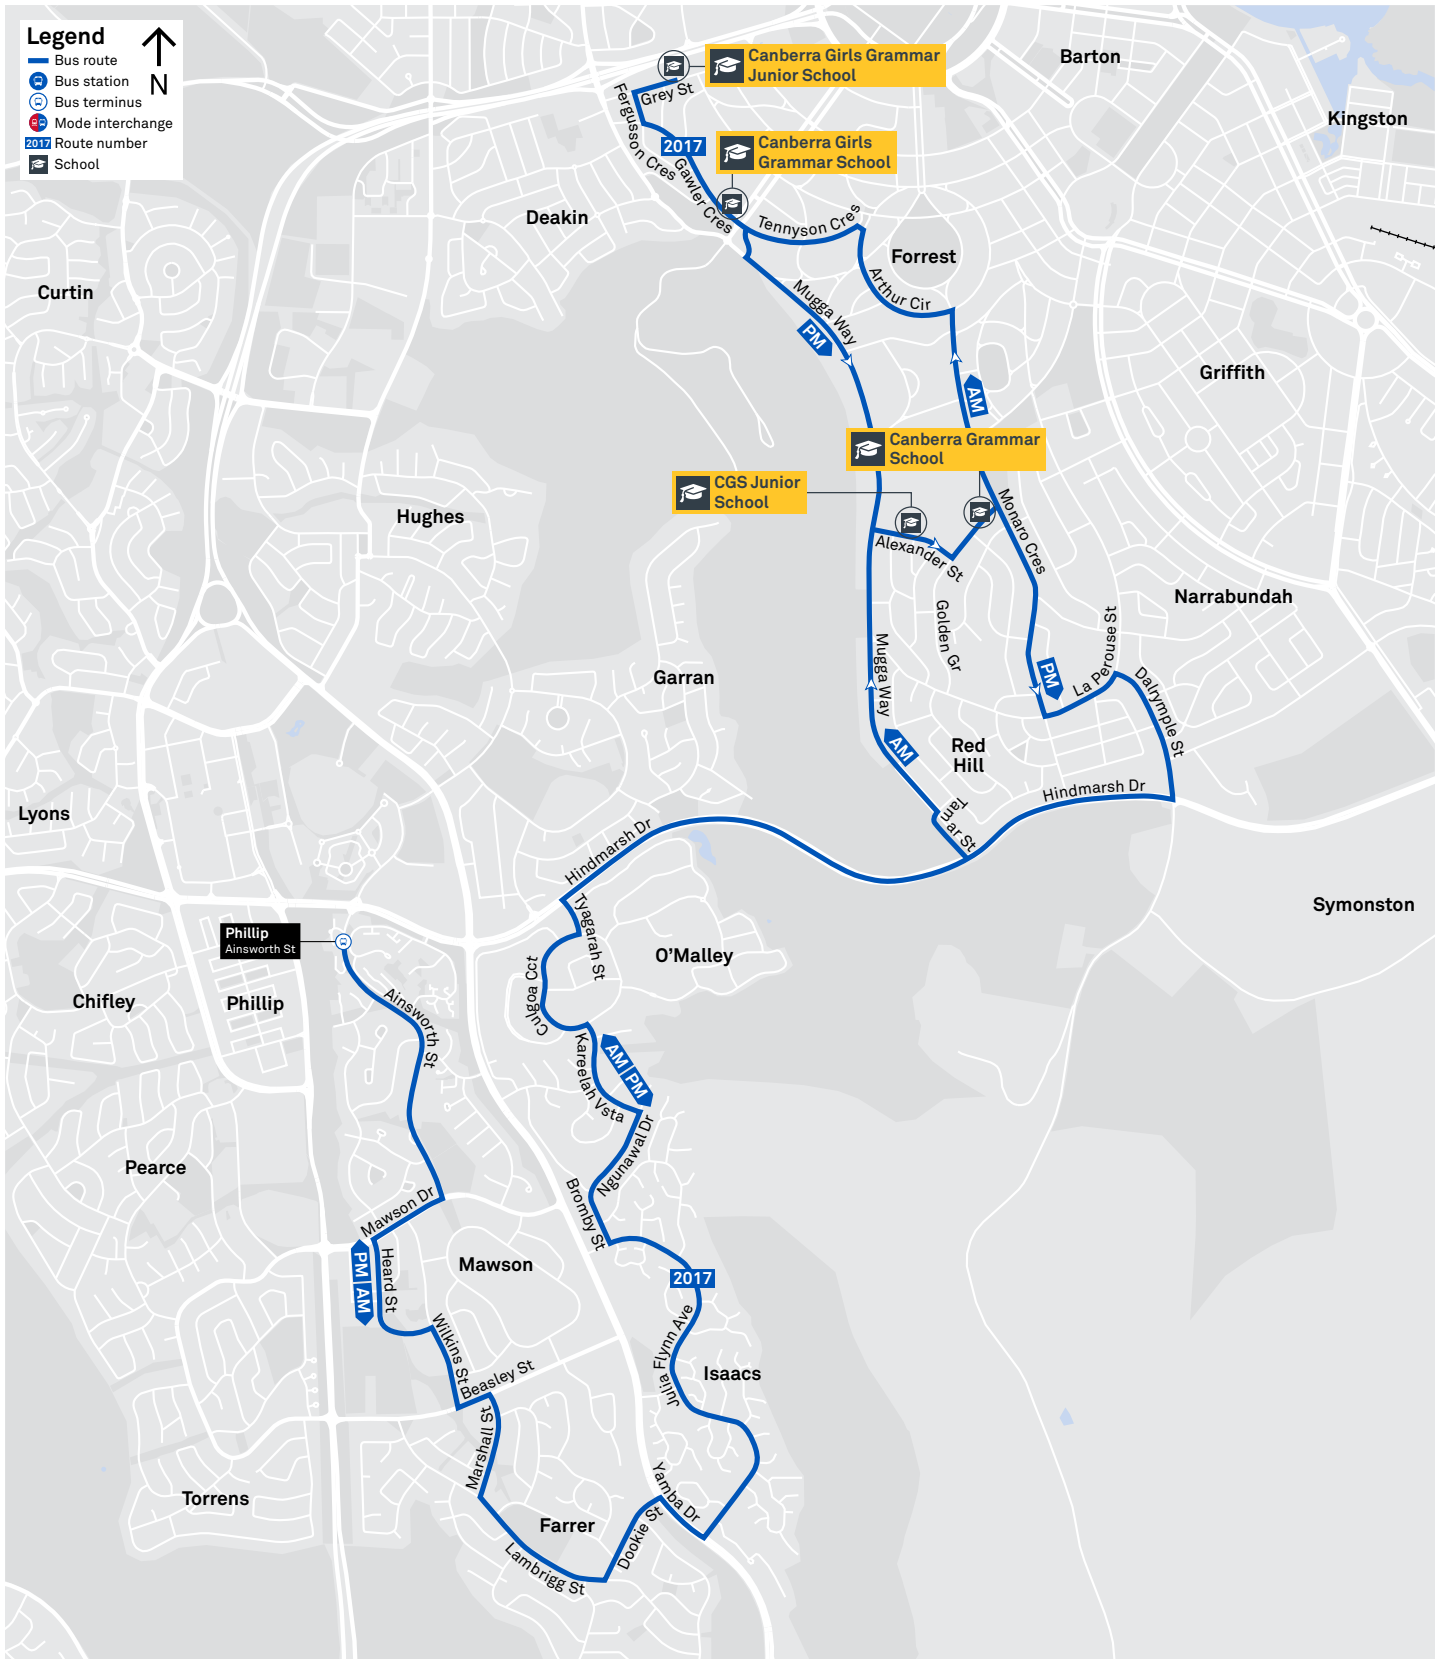

Summary of bus services

Route	AM	PM	Suburbs/Areas Served	Other information
R5	✓	✓	City West, City Interchange, Russell, Barton, Forrest, Woden Bus Station, Wanniasa, Erindale Bus Station, Calwell, Lanyon Marketplace	
57	✓	✓	City Interchange, Parkes, Deakin, Yarralumla, Hughes, Garran, Phillip, Woden Bus Station	
58	✓	✓	City Interchange, Parkes, Deakin, Curtin, Woden Bus Station	
2014	✓	✓	Woden Bus Station	2 AM Trips only. 1 PM Trip.
2015	✓	✓	City Bus Station	
2016	✓	✓	Hughes, Garran, Deakin	
2017	✓	✓	Mawson, Farrer, Isaacs, O'Malley	
2018	✓	✓	Curtin, Yarralumla	

CANBERRA
IS BETTER
CONNECTED

transport.act.gov.au

WODEN TO CITY

via Curtin and Deakin

58

ROUTE MAP

- Bus route
- Bus station
- Mode interchange
- Educational institution
- Hospital
- Bicycle lockers
- Park and Ride
- R2 RAPID route
- Bus terminus
- 58 Route number
- Shopping centre
- Bicycle rails
- Bicycle cage

TTC Transport
Canberra

SCHOOL ROUTE 2016 (AM & PM)

CANBERRA IS BETTER CONNECTED

transport.act.gov.au

TTC Transport Canberra

SCHOOL ROUTE 2017 (AM & PM)

CANBERRA IS BETTER CONNECTED

transport.act.gov.au

TTC Transport Canberra

SCHOOL ROUTE 2018 (AM & PM)

CANBERRA IS BETTER CONNECTED

transport.act.gov.au

TTC Transport Canberra

LANYON TO CITY

via Erindale and Russell

ROUTE MAP