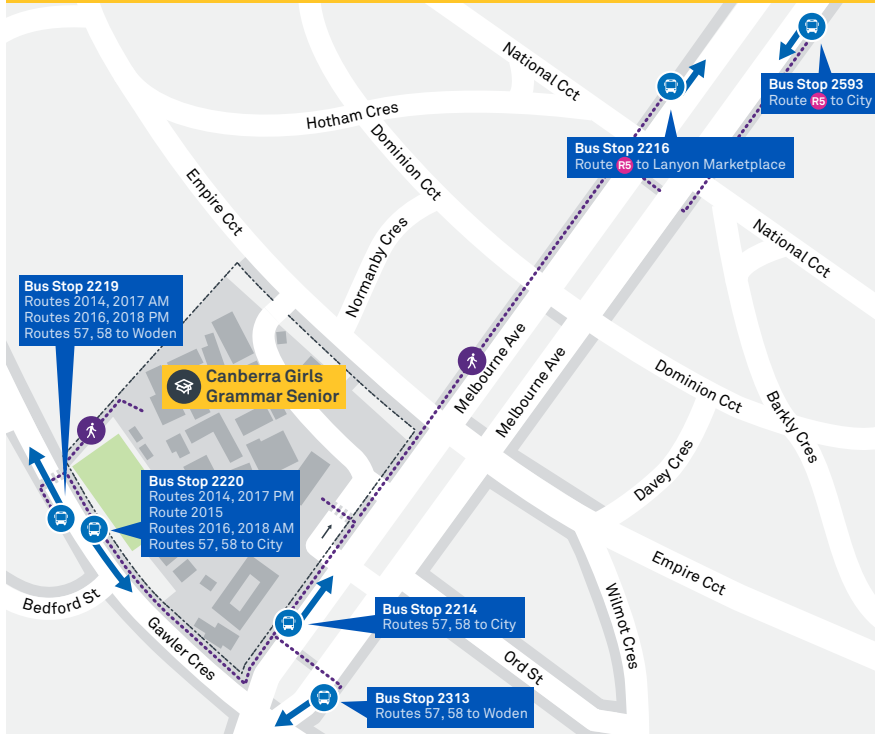

CANBERRA GIRLS GRAMMAR SCHOOL

Plan your trip with the TC Journey planner! Visit transport.act.gov.au for details

Local area map

School start

🕒 8:40 am

School finish

🕒 3:20 pm

Bus stop location

57

Regular route number

2014

School route number

R5 *RAPID* route number

Walking route

Local area map provides indicative walking paths only. This map is designed to represent local public transport options in the area and is not to scale

Summary of bus services

Route	AM	PM	Suburbs/Areas Served	Other information
R5	✓	✓	City West, City Interchange, Russell, Barton, Forrest, Woden Bus Station, Wanniasa, Erindale Bus Station, Calwell, Lanyon Marketplace	
57	✓	✓	City Interchange, Parkes, Deakin, Yarralumla, Hughes, Garran, Phillip, Woden Bus Station	
58	✓	✓	City Interchange, Parkes, Deakin, Curtin, Woden Bus Station	
2014	✓	✓	Woden Bus Station	2 AM Trips only. 1 PM Trip.
2015	✓	✓	City Bus Station	
2016	✓	✓	Hughes, Garran, Deakin	
2017	✓	✓	Mawson, Farrer, Isaacs, O'Malley	
2018	✓	✓	Curtin, Yarralumla	

CANBERRA
IS BETTER
CONNECTED

transport.act.gov.au

TTC Transport
Canberra

TG19027