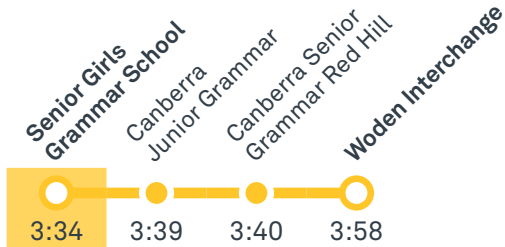

CANBERRA GIRLS GRAMMAR SCHOOL

Plan your trip with the TC Journey planner! Visit transport.act.gov.au for details

Afternoon school services

2014 To Woden