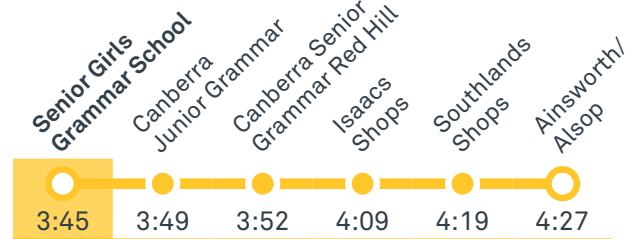

Plan your trip with the TC Journey planner! Visit transport.act.gov.au for details

Afternoon school services

2014 To Woden

2015 To City

2016 To Garran

2017 To Phillip

2018 To Lyons

Afternoon *RAPID* services