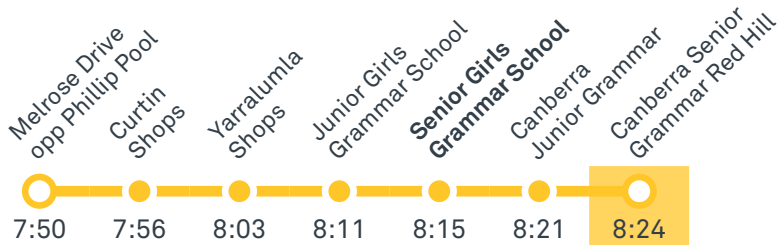

Other times available. Visit transport.act.gov.au

57

From Woden

57

From City

58

From Woden

CANBERRA
IS BETTER
CONNECTED

transport.act.gov.au

TTC Transport
Canberra

TG19027

CANBERRA GIRLS GRAMMAR SCHOOL

Plan your trip with the TC Journey planner! Visit transport.act.gov.au for details

Morning school services

2014 From Woden

2015 From City

2016 From Garran

2017 From Phillip

2018 From Lyons

Morning *RAPID* services

Other times available. Visit transport.act.gov.au

R5 From City West

R5 From Lanyon Market Place

CANBERRA IS BETTER CONNECTED