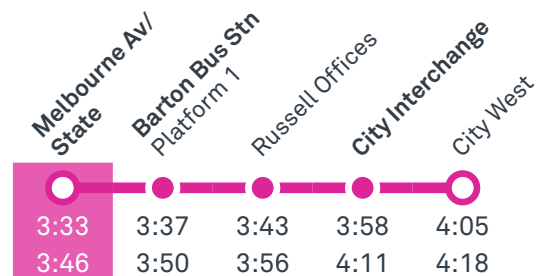

Plan your trip with the TC Journey planner! Visit transport.act.gov.au for details

Afternoon school services

2014 To Woden

2015 To City

2016 To Garran

2017 To Phillip

2018 To Lyons

Afternoon *RAPID* services

Other times available. Visit transport.act.gov.au

R5 To Lanyon Market Place

R5 To City West

CANBERRA IS BETTER CONNECTED

transport.act.gov.au

TTC Transport Canberra

TG19027

WODEN TO CITY via Hughes and Yarralumla

ROUTE MAP

- Bus route
- Bus station
- Mode interchange
- Educational institution
- Hospital
- Bicycle lockers
- Park and Ride
- R2 RAPID route
- Bus terminus
- Route number
- Shopping centre
- Bicycle rails
- Bicycle cage

CANBERRA
IS BETTER
CONNECTED

transport.act.gov.au

WODEN TO CITY

via Curtin and Deakin

58

ROUTE MAP

- Bus route
- Bus station
- Mode interchange
- Educational institution
- Hospital
- Bicycle lockers
- Park and Ride
- R2 RAPID route
- Bus terminus
- 58 Route number
- Shopping centre
- Bicycle rails
- Bicycle cage