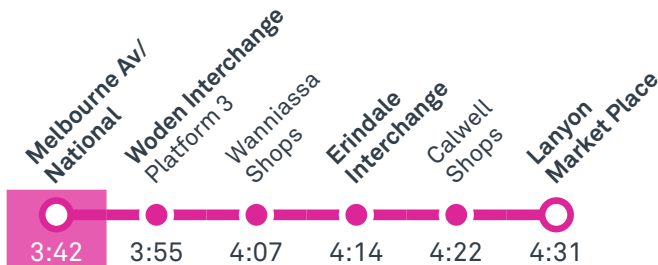

Plan your trip with the TC Journey planner! Visit transport.act.gov.au for details

Afternoon school services

2014 To Woden

2015 To City

2016 To Garran

2017 To Phillip

2018 To Lyons

Afternoon *RAPID* services

Other times available. Visit transport.act.gov.au

R5 To Lanyon Market Place

R5 To City West

CANBERRA IS BETTER CONNECTED

transport.act.gov.au

TTC Transport Canberra

TG19027

WODEN TO CITY via Hughes and Yarralumla