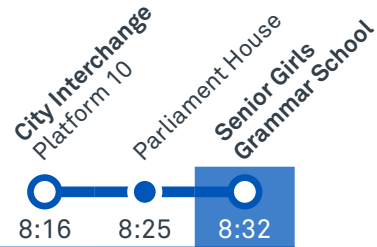

Other times available. Visit transport.act.gov.au

57

From Woden

57

From City

58

From Woden

CANBERRA
IS BETTER
CONNECTED