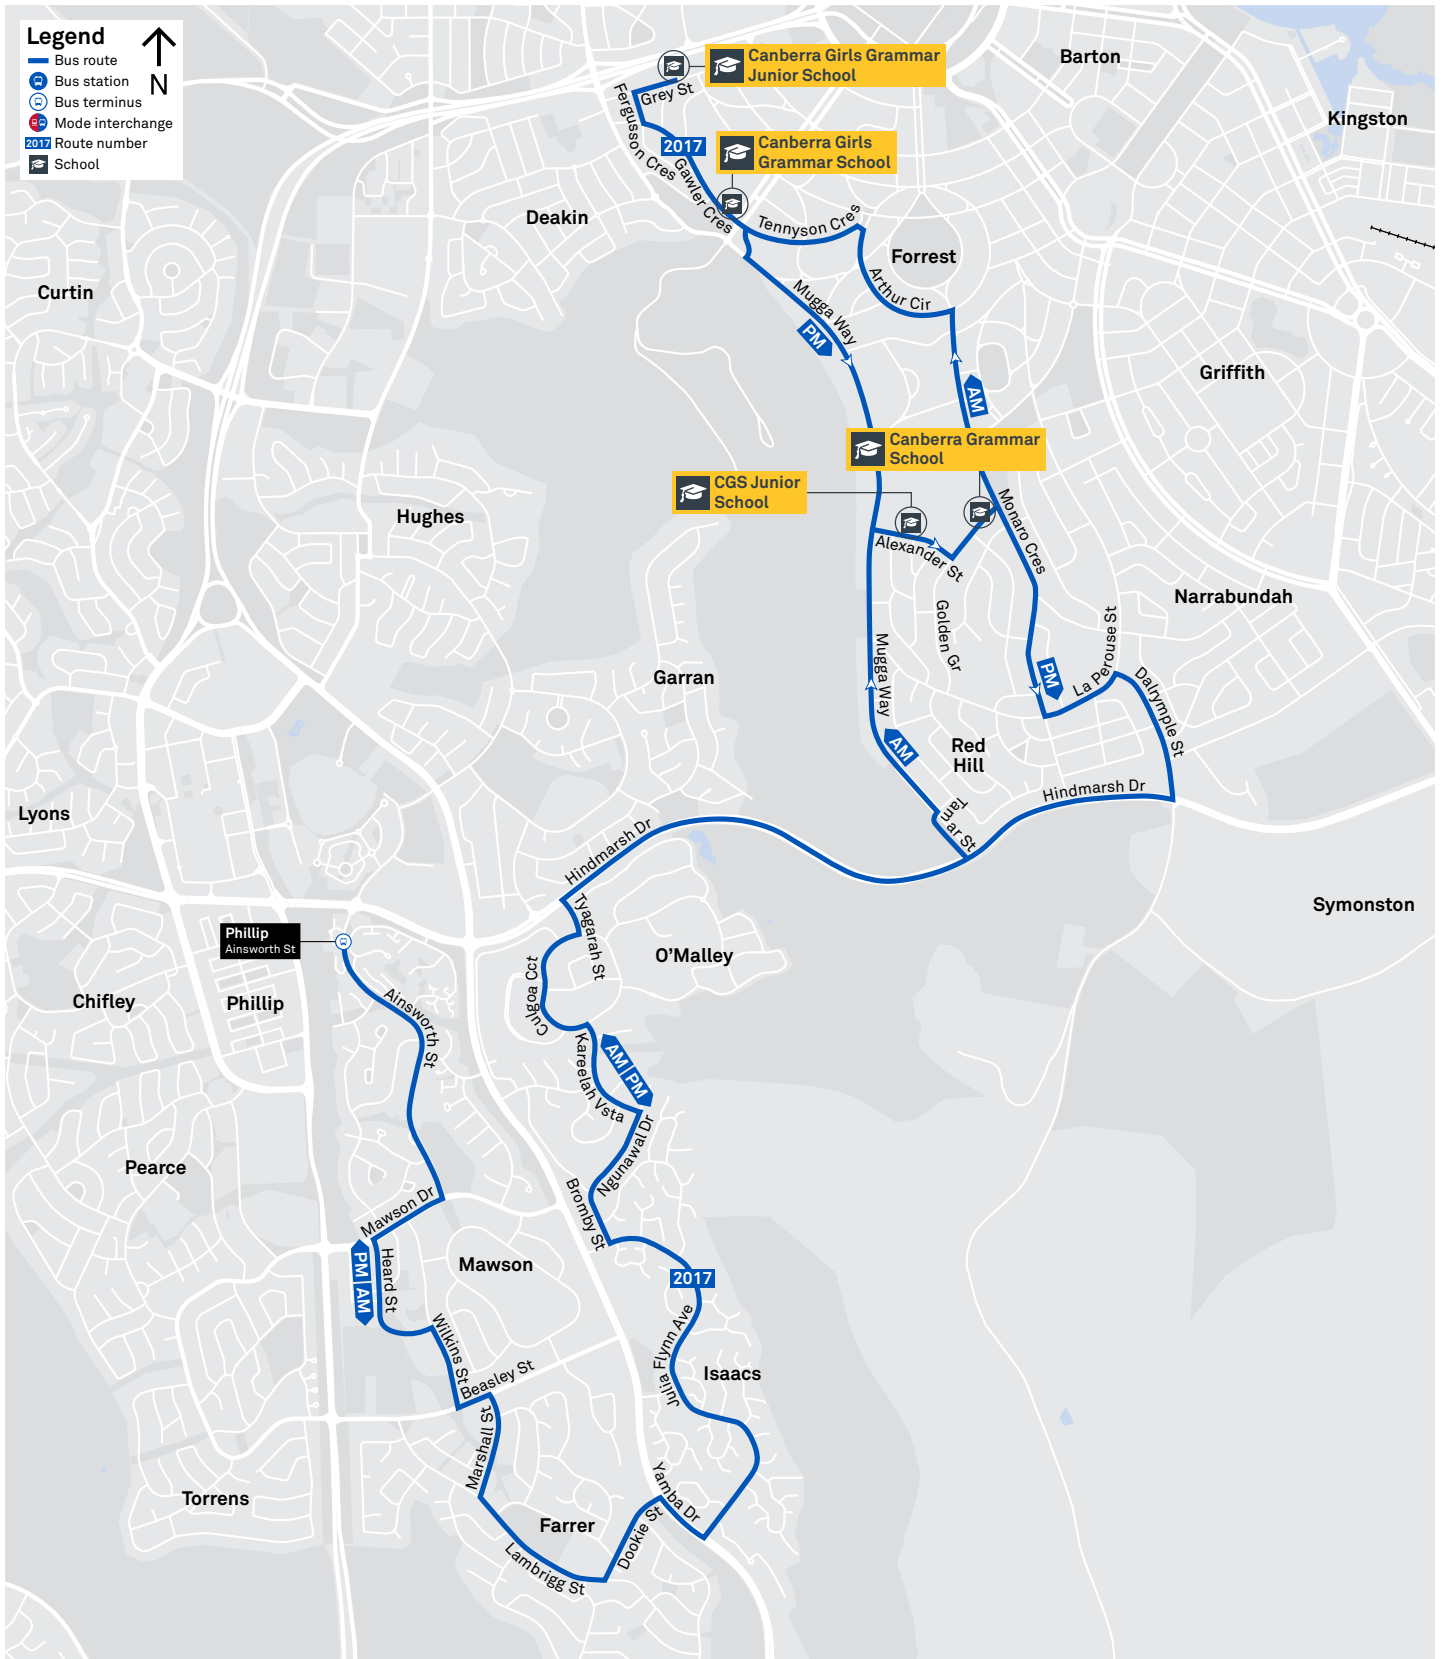

## Summary of bus services

Route	AM	PM	Suburbs/Areas Served	Other information
<b>2014</b>	✓	✓	Woden Bus Station	2 AM Trips. 1 PM Trip.
<b>2015</b>	✓	✓	City Bus Station	
<b>2016</b>	✓	✓	Hughes, Garran, Deakin	
<b>2017</b>	✓	✓	Mawson, Farrer, Isaacs, O'Malley	
<b>2018</b>	✓	✓	Curtin, Yarralumla	

# SCHOOL ROUTE 2016 (AM & PM)

CANBERRA  
IS BETTER  
CONNECTED

[transport.act.gov.au](http://transport.act.gov.au)

**TTC** Transport  
Canberra

# SCHOOL ROUTE 2017 (AM & PM)

CANBERRA IS BETTER CONNECTED

[transport.act.gov.au](http://transport.act.gov.au)

**TTC** Transport Canberra