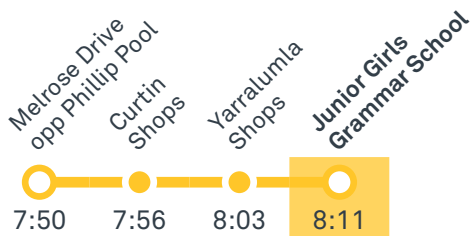

2018 From Lyons

CANBERRA IS BETTER CONNECTED

transport.act.gov.au

TTC Transport Canberra

TG19027