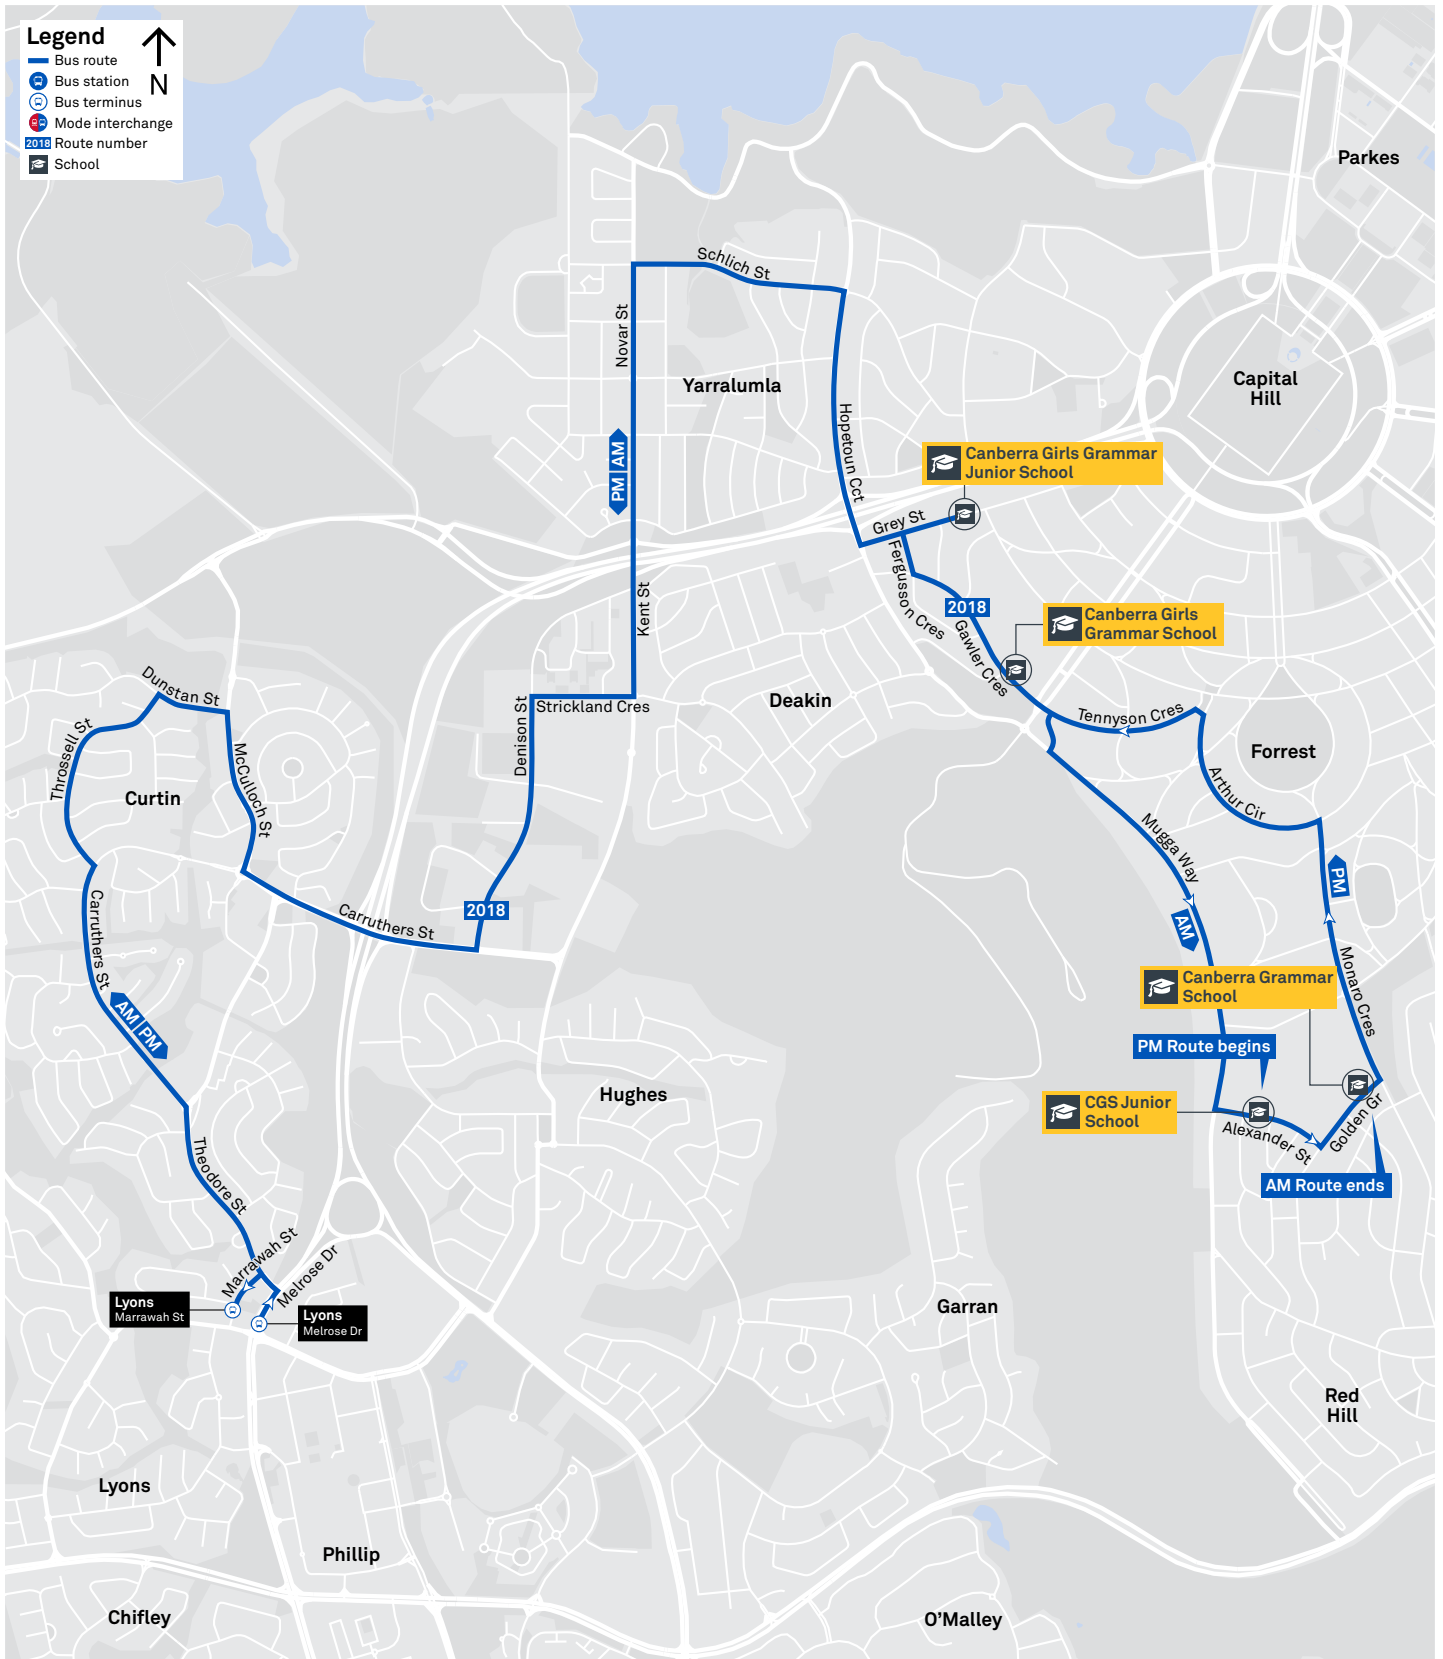

## Summary of bus services

Route	AM	PM	Suburbs/Areas Served	Other information
<b>2014</b>	✓	✓	Woden Bus Station	2 AM Trips. 1 PM Trip.
<b>2015</b>	✓	✓	City Bus Station	
<b>2016</b>	✓	✓	Hughes, Garran, Deakin	
<b>2017</b>	✓	✓	Mawson, Farrer, Isaacs, O'Malley	
<b>2018</b>	✓	✓	Curtin, Yarralumla	

# SCHOOL ROUTE 2017 (AM & PM)

CANBERRA IS BETTER CONNECTED

[transport.act.gov.au](http://transport.act.gov.au)

**TTC** Transport Canberra

# SCHOOL ROUTE 2018 (AM & PM)

CANBERRA IS BETTER CONNECTED

[transport.act.gov.au](http://transport.act.gov.au)

TTC Transport Canberra