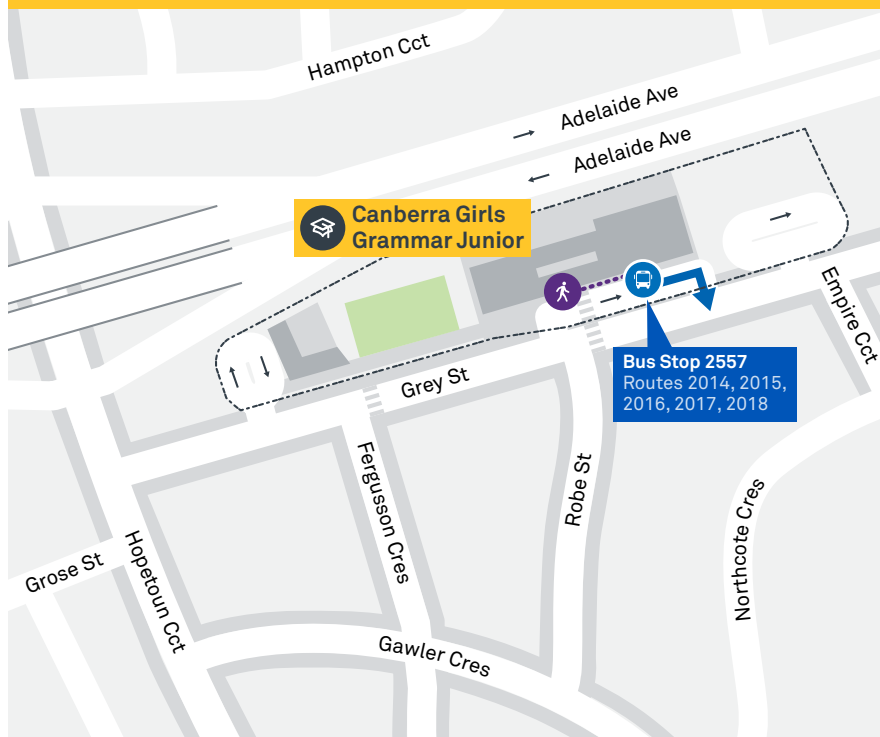

## Local area map

School start

🕒 8:40 am

School finish

🕒 3:20 pm

Bus stop location

**2014**

School route number

Walking route

Local area map provides indicative walking paths only. This map is designed to represent local public transport options in the area and is not to scale

## Summary of bus services

Route	AM	PM	Suburbs/Areas Served	Other information
<b>2014</b>	✓	✓	Woden Bus Station	2 AM Trips. 1 PM Trip.
<b>2015</b>	✓	✓	City Bus Station	
<b>2016</b>	✓	✓	Hughes, Garran, Deakin	
<b>2017</b>	✓	✓	Mawson, Farrer, Isaacs, O'Malley	
<b>2018</b>	✓	✓	Curtin, Yarralumla	