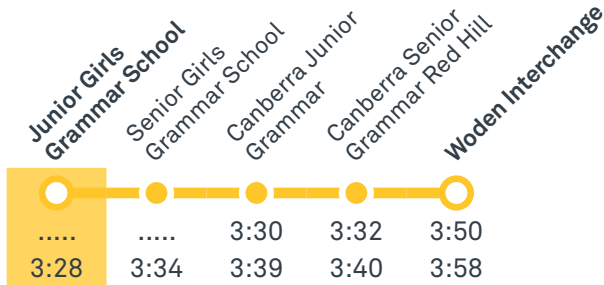

CANBERRA GIRLS GRAMMAR JUNIOR SCHOOL

Plan your trip with the TC Journey planner! Visit transport.act.gov.au for details

Afternoon school services

2014 To Woden