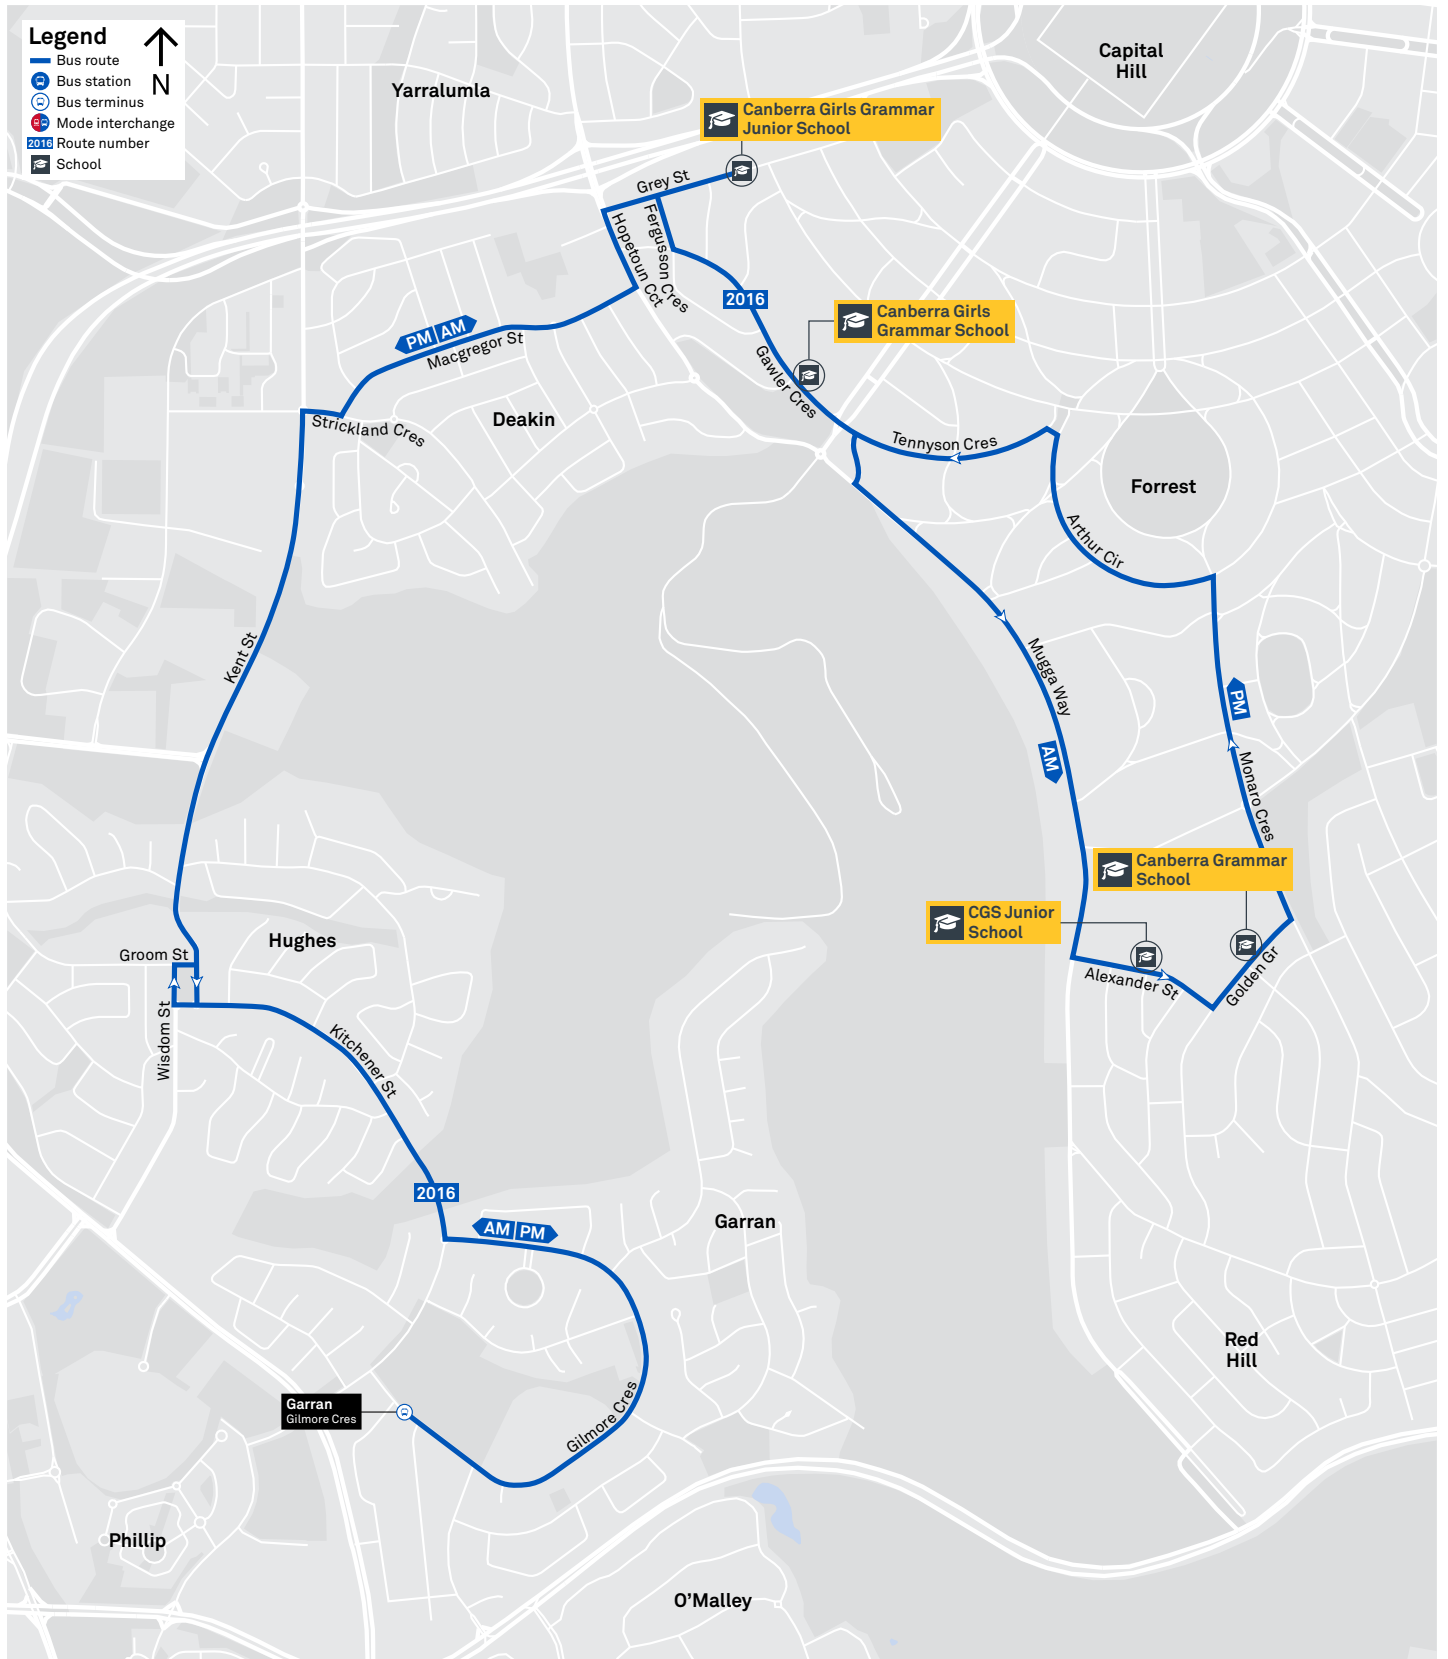

SCHOOL ROUTE 2016 (AM & PM)

CANBERRA
IS BETTER
CONNECTED

transport.act.gov.au

TTC Transport
Canberra