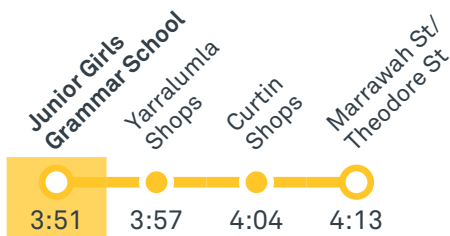

2018 To Lyons

CANBERRA IS BETTER CONNECTED

transport.act.gov.au

TTC Transport Canberra

TG19027