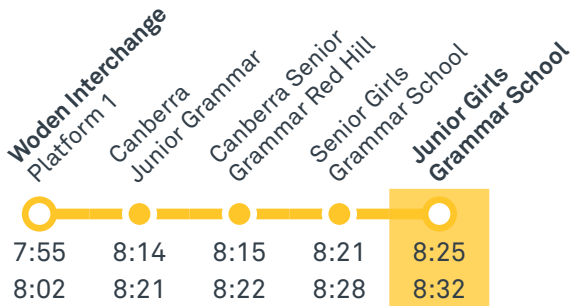

CANBERRA GIRLS GRAMMAR JUNIOR SCHOOL

Plan your trip with the TC Journey planner! Visit transport.act.gov.au for details

Morning school services

2014 From Woden