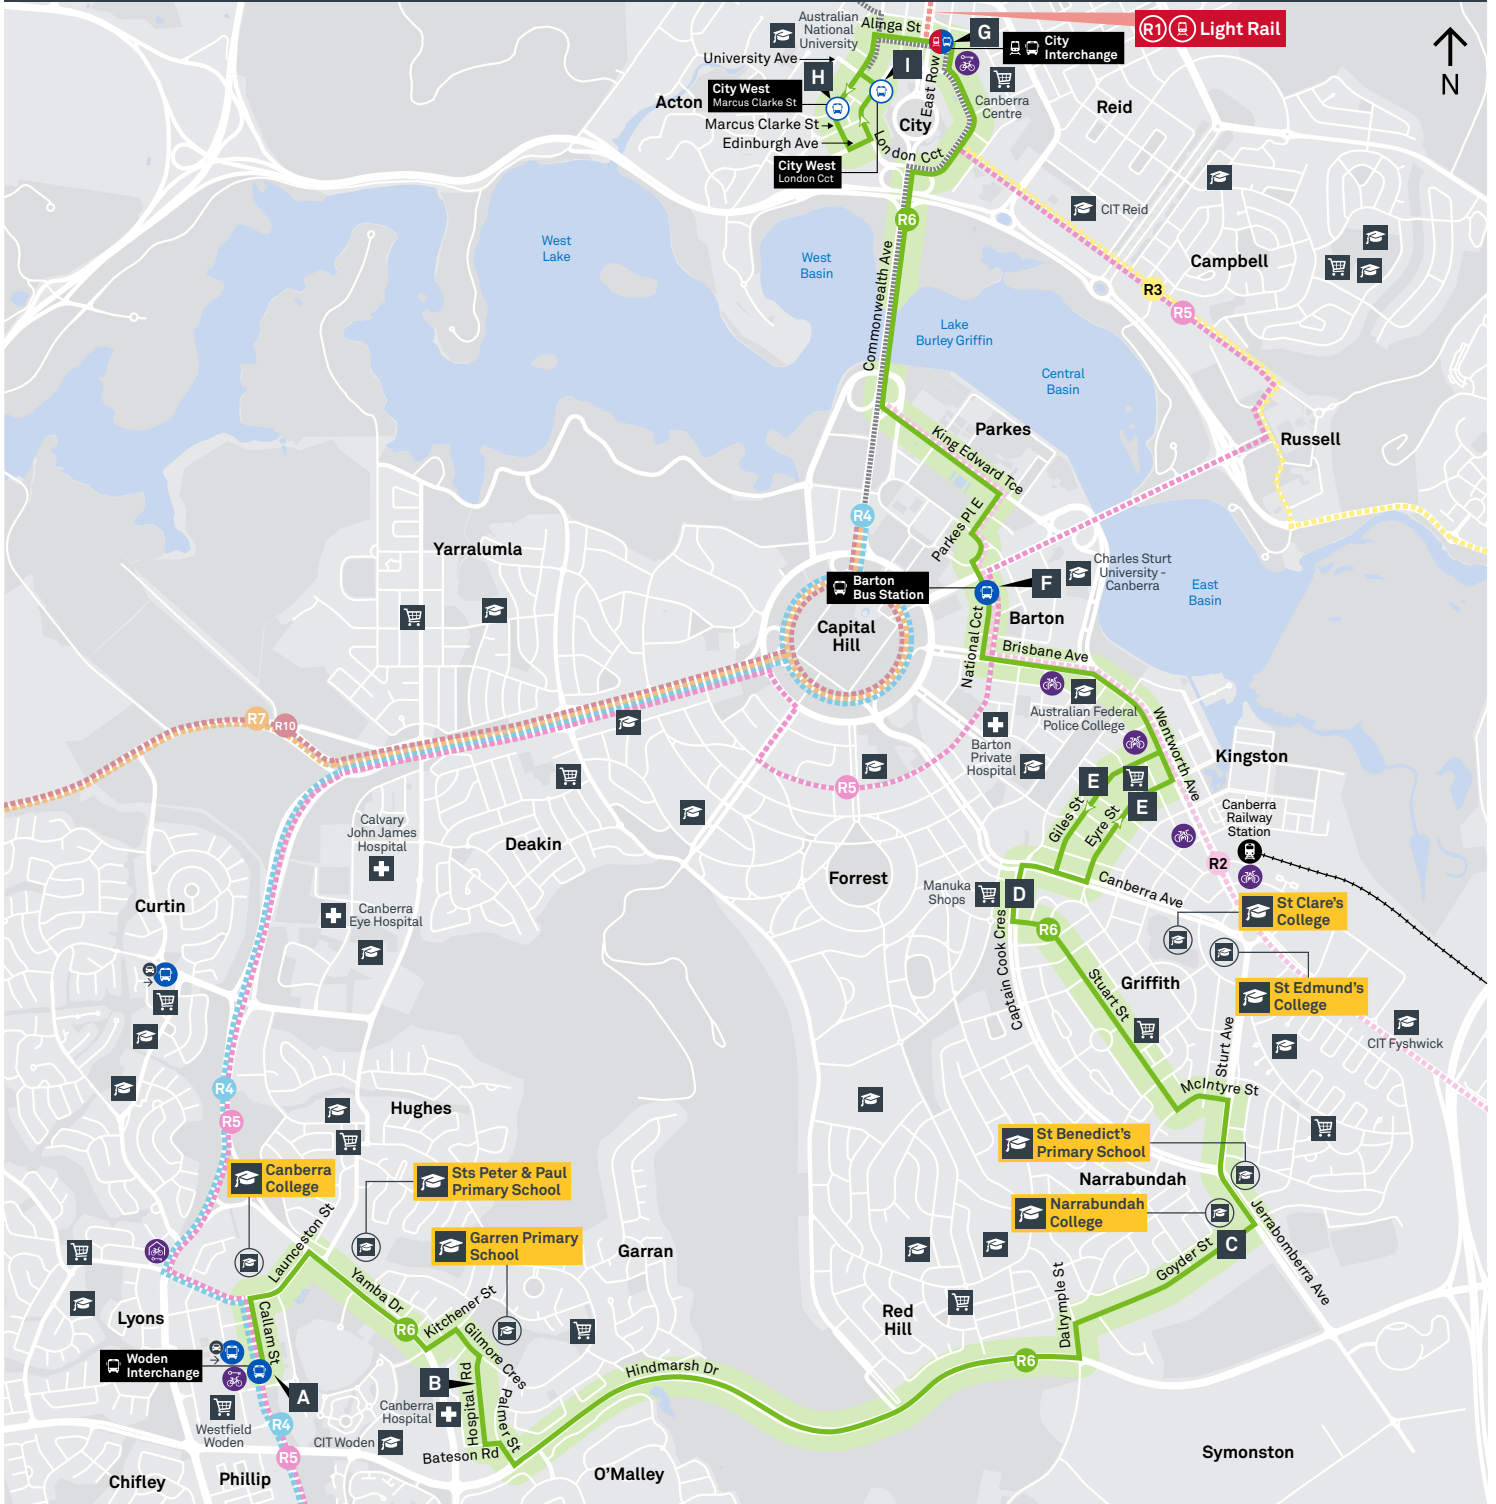

Summary of bus services

Route	AM	PM	Suburbs/Areas Served	Other information
R6	✓	✓	City West, City Interchange, Parkes, Barton, Kingston, Griffith, Narrabundah, Garran, Woden	
60	✓	✓	Woden Bus Station, O'Malley, Isaacs, Farrer, Mawson,	
61	✓	✓	Woden Bus Station, Mawson, Farrer, Isaacs, O'Malley	

transport.act.gov.au

TTC Transport
Canberra

TG19027

MAWSON LOOP

via O'Malley and Farrer

60

61

ROUTE MAP

- Bus route
- Bus station
- Mode interchange
- Educational institution
- Hospital
- Bicycle lockers
- Park and Ride
- R4 RAPID route
- Bus terminus
- 60 Route number
- Shopping centre
- Bicycle rails
- Bicycle cage

CANBERRA IS BETTER CONNECTED

transport.act.gov.au

ACT Government

Transport Canberra

WODEN TO CITY WEST via Kingston

ROUTE MAP

- **RAPID** route
- **R2** Other **RAPID** route
- Bus station
- Bus terminus
- Mode interchange
- Route number
- Educational institution
- Shopping centre
- Hospital
- Bicycle lockers
- Bicycle rails
- Bicycle cage
- Park and Ride