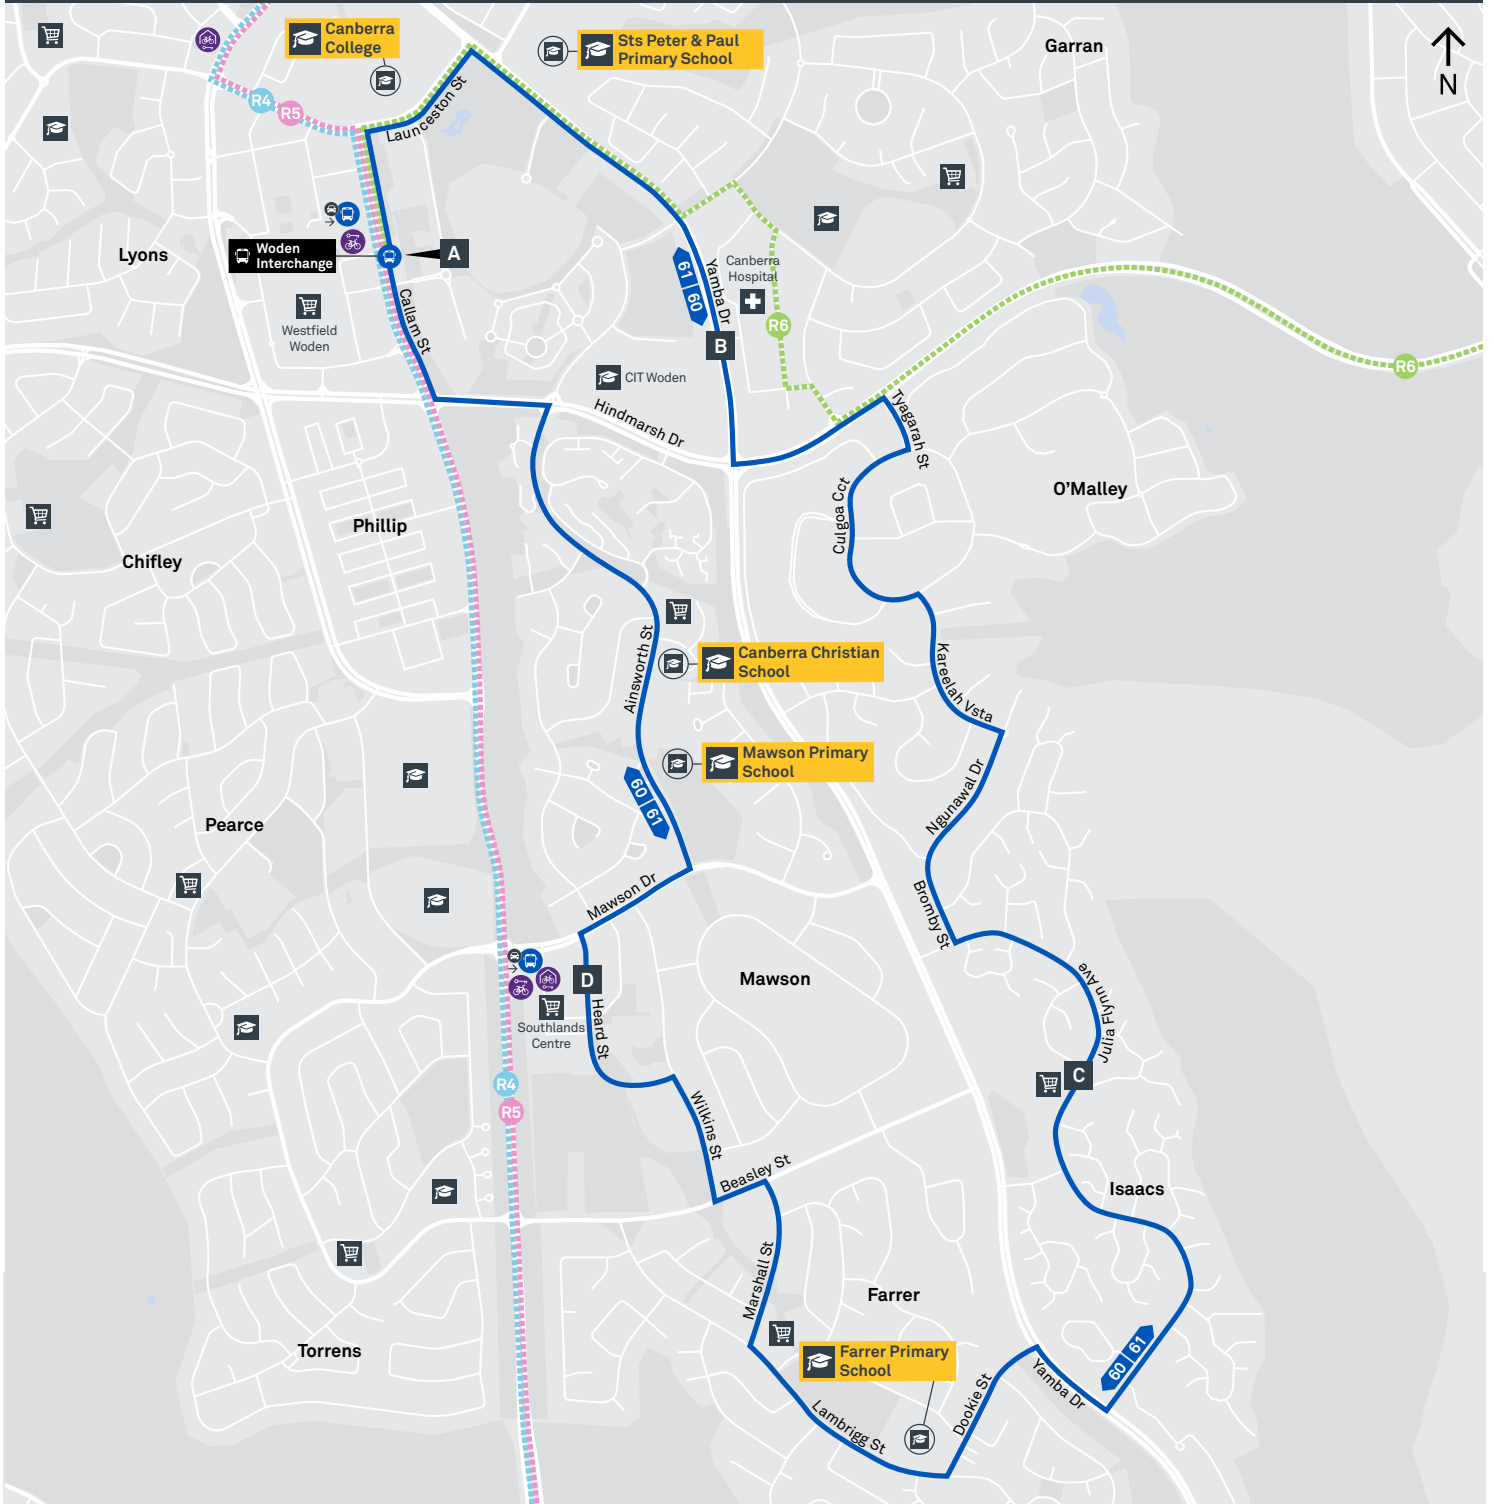

60

Regular route number

R6

RAPID route number

Walking route

Local area map provides indicative walking paths only. This map is designed to represent local public transport options in the area and is not to scale

Summary of bus services

Route	AM	PM	Suburbs/Areas Served	Other information
R6	✓	✓	City West, City Interchange, Parkes, Barton, Kingston, Griffith, Narrabundah, Garran, Woden	
60	✓	✓	Woden Bus Station, O'Malley, Isaacs, Farrer, Mawson,	
61	✓	✓	Woden Bus Station, Mawson, Farrer, Isaacs, O'Malley	

transport.act.gov.au

TTC Transport
Canberra

TG19027

MAWSON LOOP

via O'Malley and Farrer

60

61

ROUTE MAP

- Bus route
- Bus station
- Mode interchange
- Educational institution
- Hospital
- Bicycle lockers
- Park and Ride
- R4 RAPID route
- Bus terminus
- 60 Route number
- Shopping centre
- Bicycle rails
- Bicycle cage