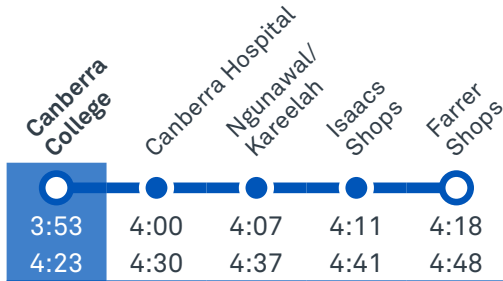

Plan your trip with the TC Journey planner! Visit transport.act.gov.au for details

Afternoon regular services

Other times available. Visit transport.act.gov.au

60

To Farrer

61

To Woden

CANBERRA
IS BETTER
CONNECTED

transport.act.gov.au

TTC Transport
Canberra

TG19027

MAWSON LOOP

via O'Malley and Farrer

60

61

ROUTE MAP