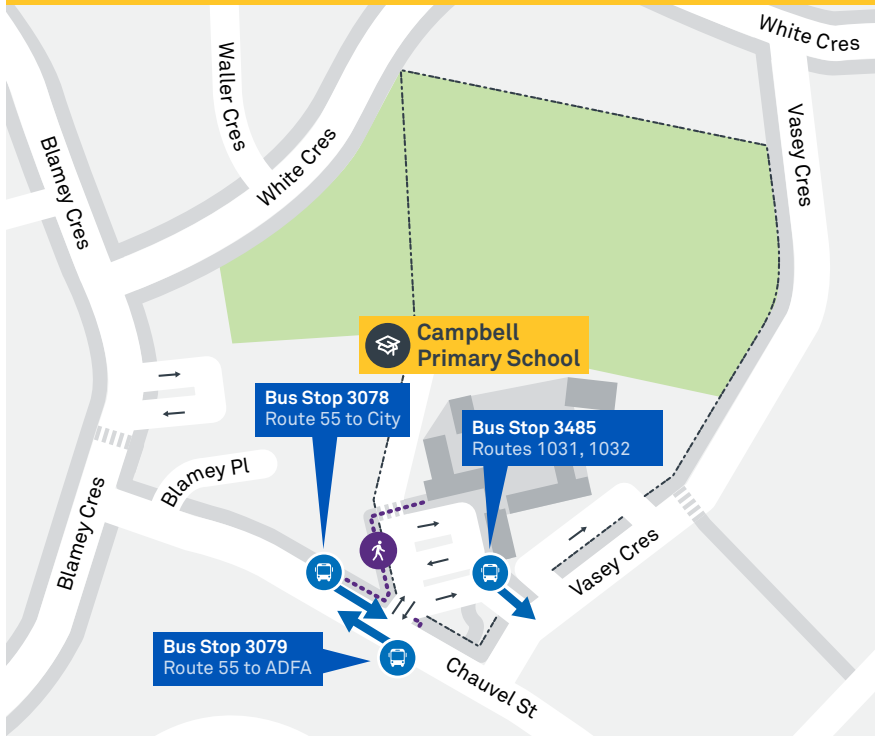

CAMPBELL PRIMARY SCHOOL

Plan your trip with the TC Journey planner! Visit transport.act.gov.au for details

Local area map

School start

🕒 9:00 am

School finish

🕒 3:00 pm

Bus stop location

55

Regular route number

1031

School route number

Walking route

Local area map provides indicative walking paths only. This map is designed to represent local public transport options in the area and is not to scale

Summary of bus services

Route	AM	PM	Suburbs/Areas Served	Other information
55	✓	✓	City Interchange, Reid, Campbell, Russell, Duntroon	
1031	✓	✓	Watson, Downer, Dickson, Ainslie, Campbell	
1032	✓	✓	Ainslie, Hackett	

TG19027

CANBERRA
IS BETTER
CONNECTED

transport.act.gov.au

TTC Transport
Canberra