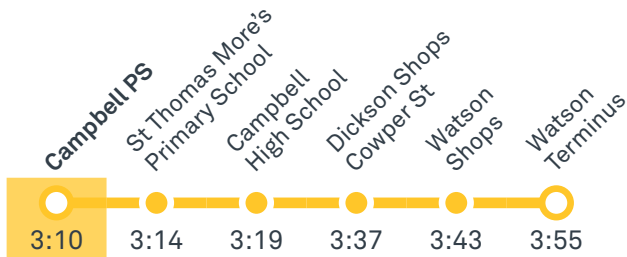

Other times available. Visit transport.act.gov.au

55 From City

Morning school services

1031 From Watson

1032 From Hackett

CANBERRA
IS BETTER
CONNECTED

transport.act.gov.au

TTC Transport
Canberra

TG19027

CAMPBELL PRIMARY SCHOOL

Plan your trip with the TC Journey planner! Visit transport.act.gov.au for details

Afternoon regular services

Other times available. Visit transport.act.gov.au

55 To City

Afternoon school services

1031 To Watson

1032 To Hackett

TG19027

CANBERRA IS BETTER CONNECTED

transport.act.gov.au

DUNTROON LOOP

via Campbell and Reid

ROUTE MAP