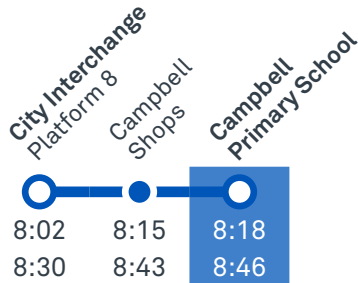

TG19027

CANBERRA
IS BETTER
CONNECTED

transport.act.gov.au

TTC Transport
Canberra

CAMPBELL PRIMARY SCHOOL

Plan your trip with the TC Journey planner! Visit transport.act.gov.au for details

Morning regular services

Other times available. Visit transport.act.gov.au

55 From City

Morning school services

1031 From Watson

1032 From Hackett

CANBERRA
IS BETTER
CONNECTED

transport.act.gov.au

TTC Transport
Canberra

1031 To Watson

1032 To Hackett

TG19027

CANBERRA IS BETTER CONNECTED

transport.act.gov.au

DUNTROON LOOP

via Campbell and Reid

ROUTE MAP