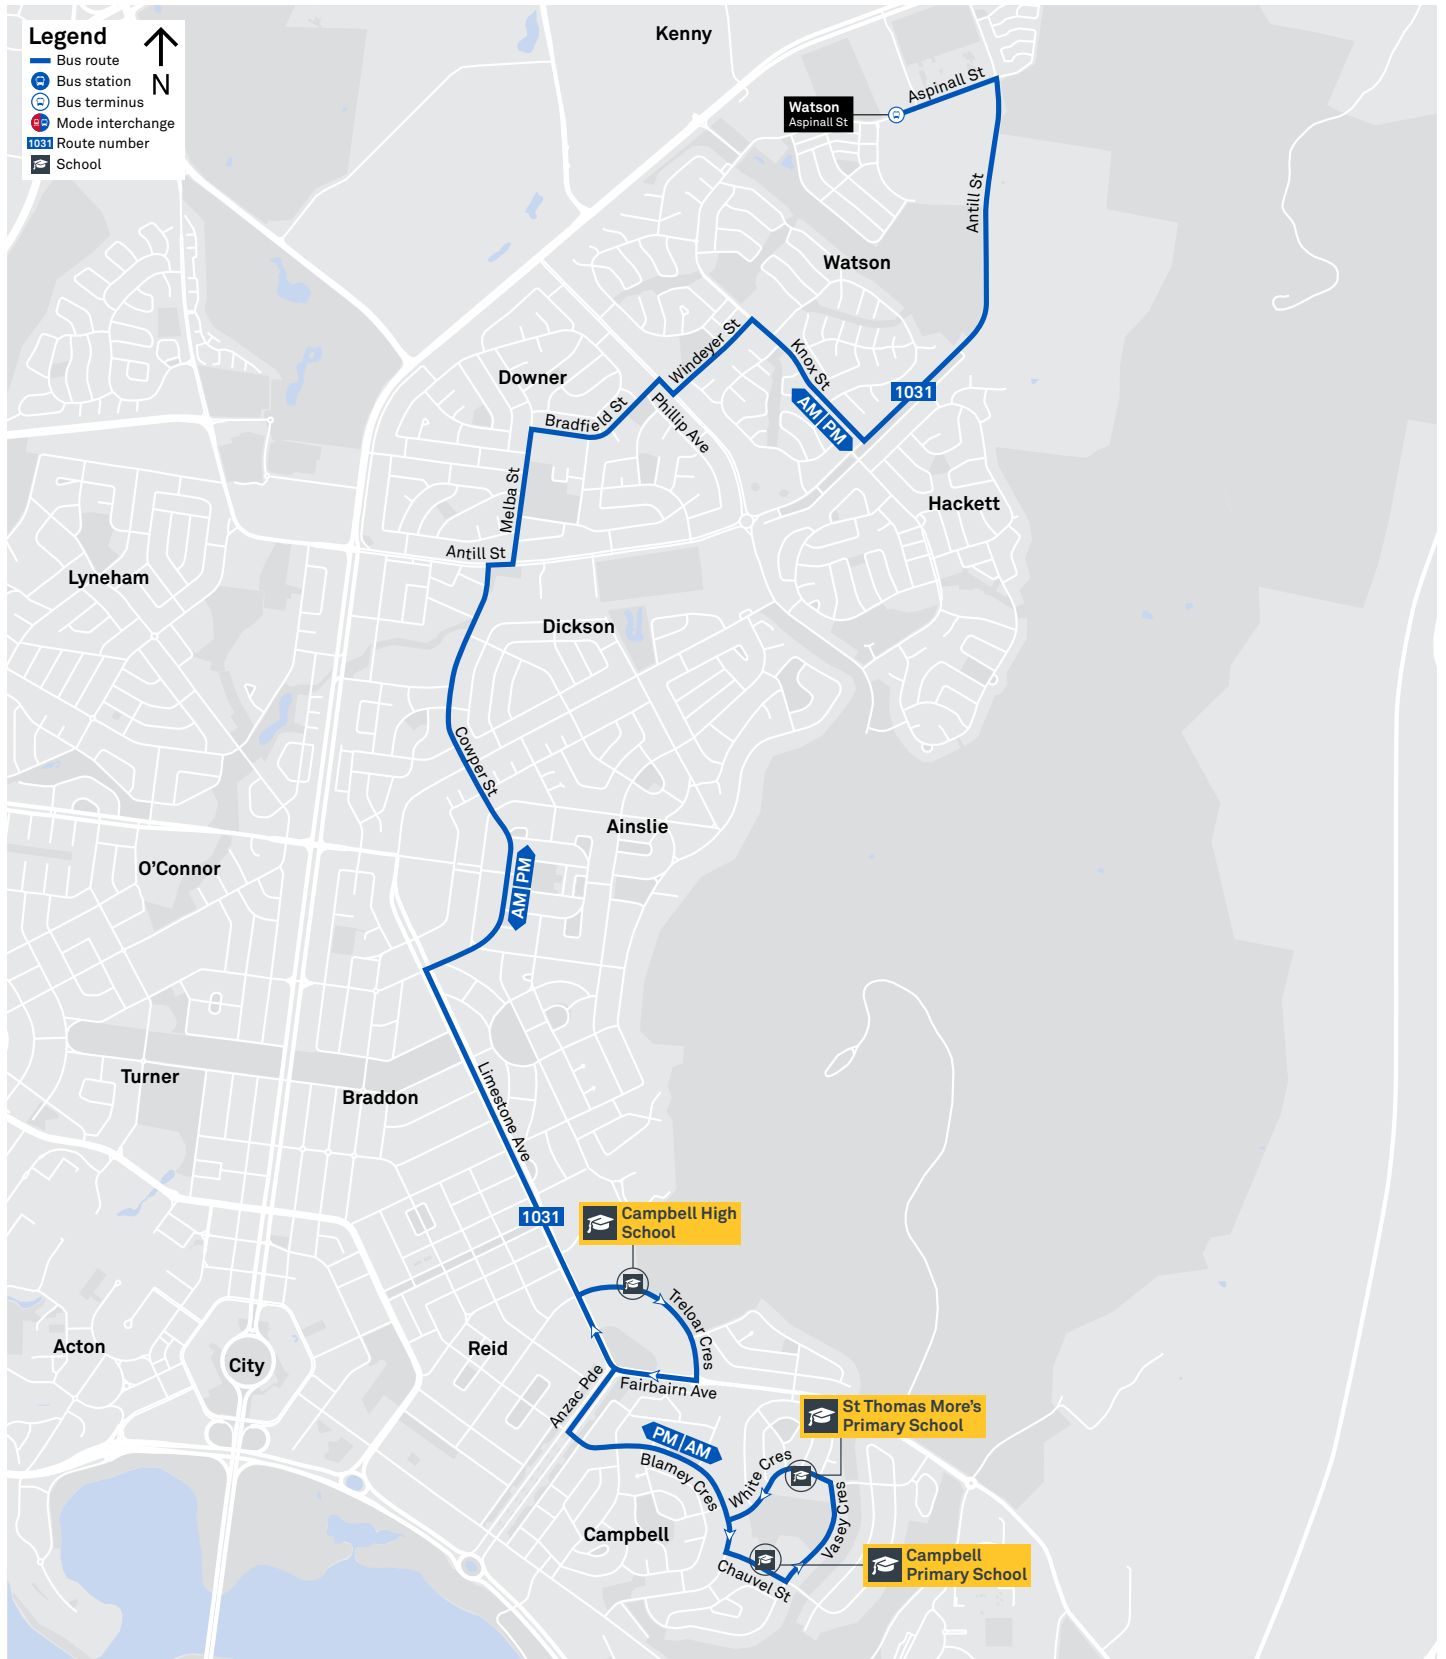

Summary of bus services

Route	AM	PM	Suburbs/Areas Served	Other information
55	✓	✓	City Interchange, Reid, Campbell, Russell, Duntroon	
1031	✓	✓	Watson, Downer, Dickson, Ainslie, Campbell	
1032	✓	✓	Ainslie, Hackett	

1031 To Watson

1032 To Hackett

TG19027

CANBERRA IS BETTER CONNECTED

transport.act.gov.au

DUNTROON LOOP

via Campbell and Reid

ROUTE MAP

- Bus route
- Bus station
- Mode interchange
- Educational institution
- Hospital
- Bicycle lockers
- Park and Ride
- R2 RAPID route
- Bus terminus
- 55 Route number
- Shopping centre
- Bicycle rails
- Bicycle cage

CANBERRA IS BETTER CONNECTED

transport.act.gov.au

ACT
Government

Transport Canberra

SCHOOL ROUTE 1031 (AM & PM)

SCHOOL ROUTE 1032 (AM & PM)

CANBERRA IS BETTER CONNECTED

transport.act.gov.au