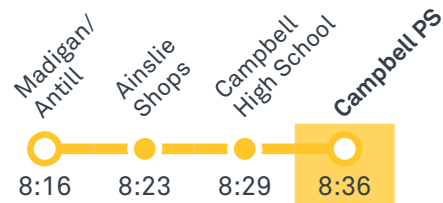

Other times available. Visit transport.act.gov.au

55 From City

Morning school services

1031 From Watson

1032 From Hackett

CANBERRA
IS BETTER
CONNECTED

transport.act.gov.au

TTC Transport
Canberra