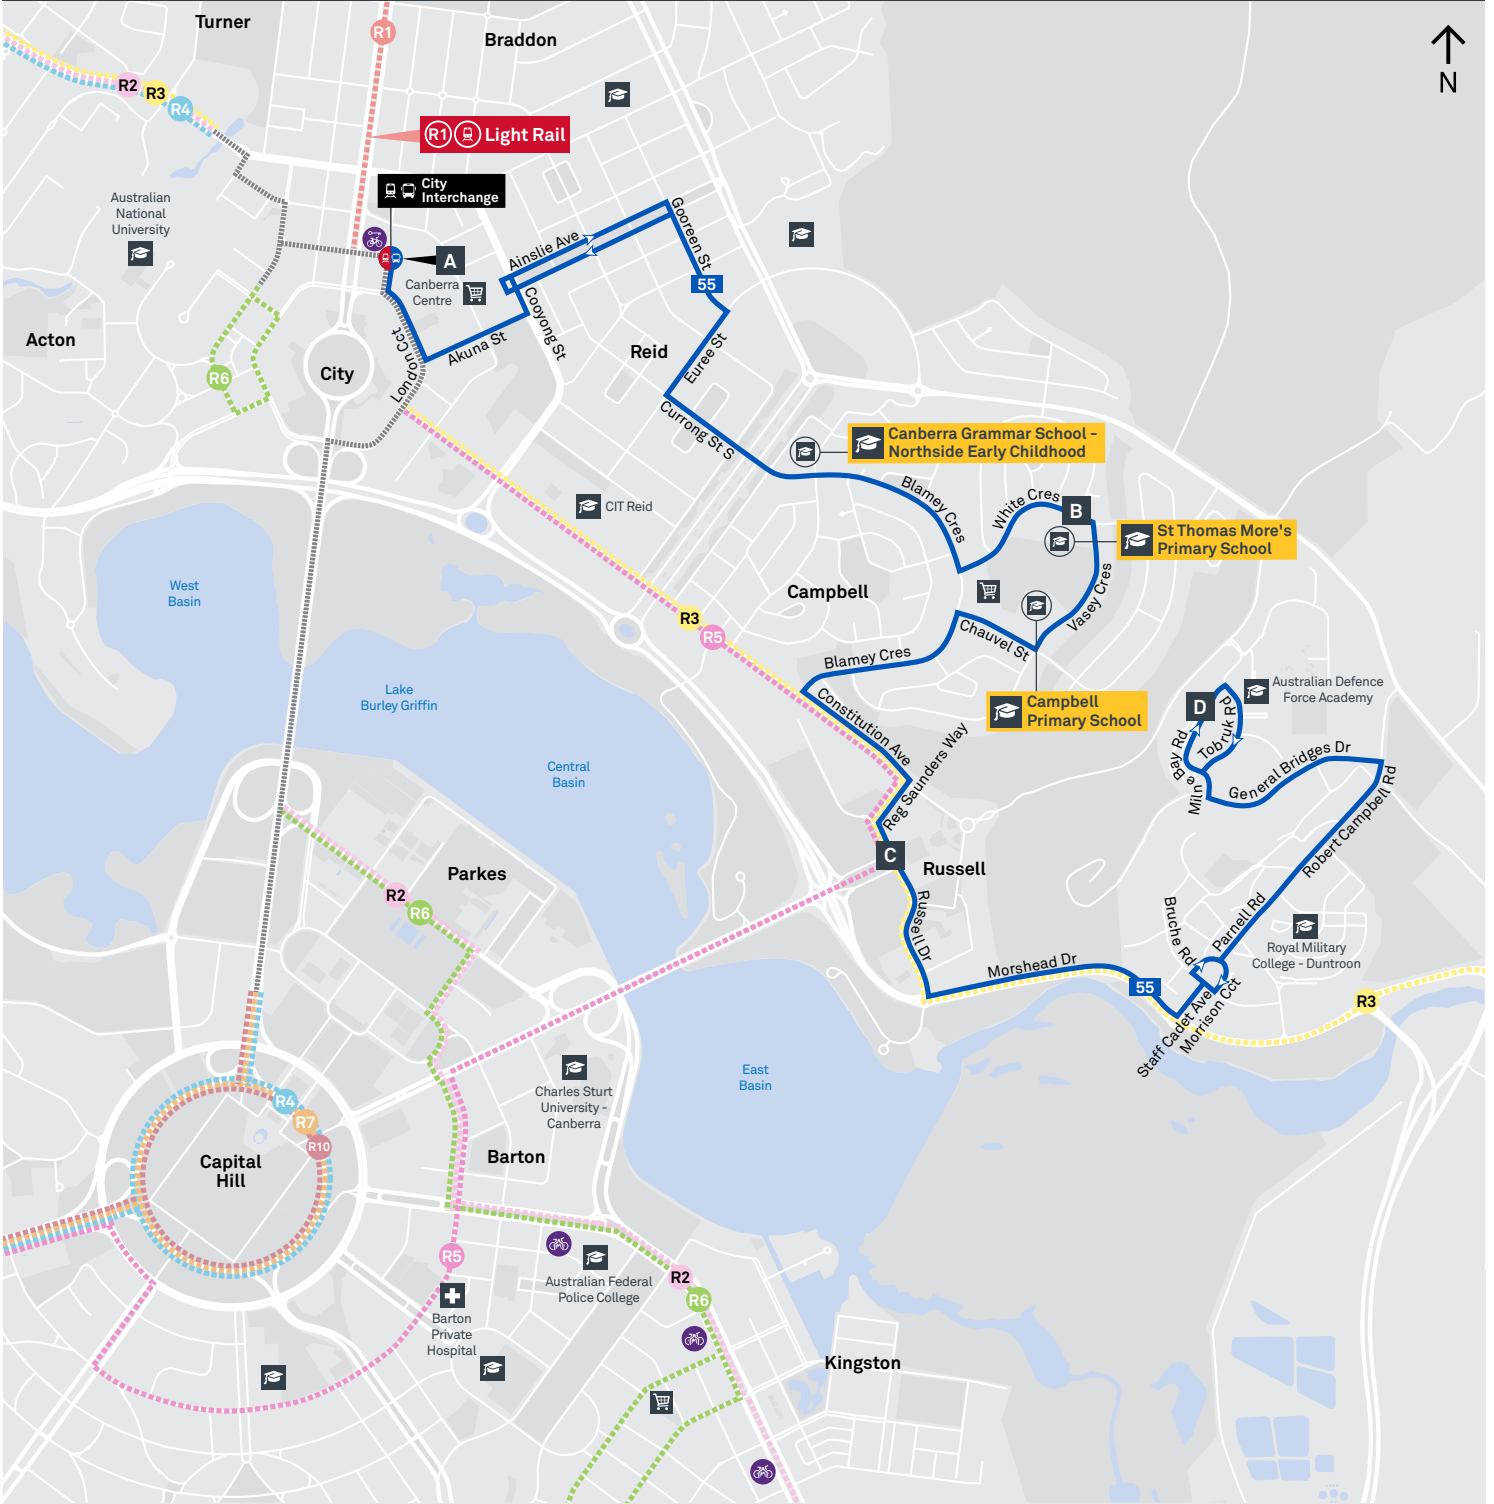

Summary of bus services

Route	AM	PM	Suburbs/Areas Served	Other information
55	✓	✓	City Interchange, Reid, Campbell, Russell, Duntroon	
1031	✓	✓	Watson, Downer, Dickson, Ainslie, Campbell	
1032	✓	✓	Ainslie, Hackett	

1031 To Watson

1032 To Hackett

TG19027

CANBERRA IS BETTER CONNECTED

transport.act.gov.au

DUNTROON LOOP

via Campbell and Reid

ROUTE MAP

- Bus route
- Bus station
- Mode interchange
- Educational institution
- Hospital
- Bicycle lockers
- Park and Ride
- R2 RAPID route
- Bus terminus
- 55 Route number
- Shopping centre
- Bicycle rails
- Bicycle cage