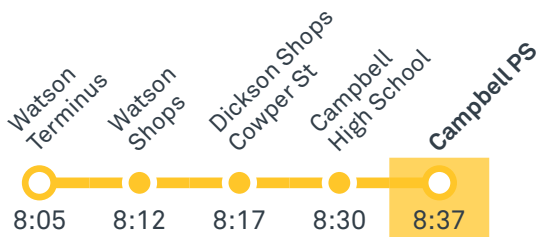

TG19027

CANBERRA
IS BETTER
CONNECTED

transport.act.gov.au

TTC Transport
Canberra

CAMPBELL PRIMARY SCHOOL

Plan your trip with the TC Journey planner! Visit transport.act.gov.au for details

Morning regular services

Other times available. Visit transport.act.gov.au

55 From City

Morning school services

1031 From Watson

1032 From Hackett

CANBERRA
IS BETTER
CONNECTED

transport.act.gov.au

TTC Transport
Canberra