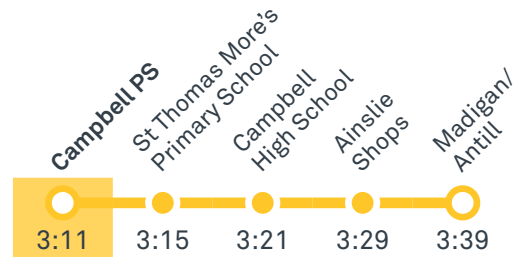

TG19027

CAMPBELL PRIMARY SCHOOL

Plan your trip with the TC Journey planner! Visit transport.act.gov.au for details

Afternoon regular services

Other times available. Visit transport.act.gov.au

55 To City

Afternoon school services

1031 To Watson

1032 To Hackett

TG19027

CANBERRA IS BETTER CONNECTED

transport.act.gov.au

DUNTROON LOOP

via Campbell and Reid

ROUTE MAP