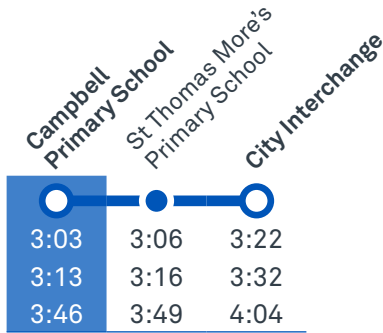

TG19027

CAMPBELL PRIMARY SCHOOL

Plan your trip with the TC Journey planner! Visit transport.act.gov.au for details

Afternoon regular services

Other times available. Visit transport.act.gov.au

55 To City

Afternoon school services

1031 To Watson

1032 To Hackett

TG19027

CANBERRA IS BETTER CONNECTED

transport.act.gov.au

DUNTROON LOOP

via Campbell and Reid

ROUTE MAP