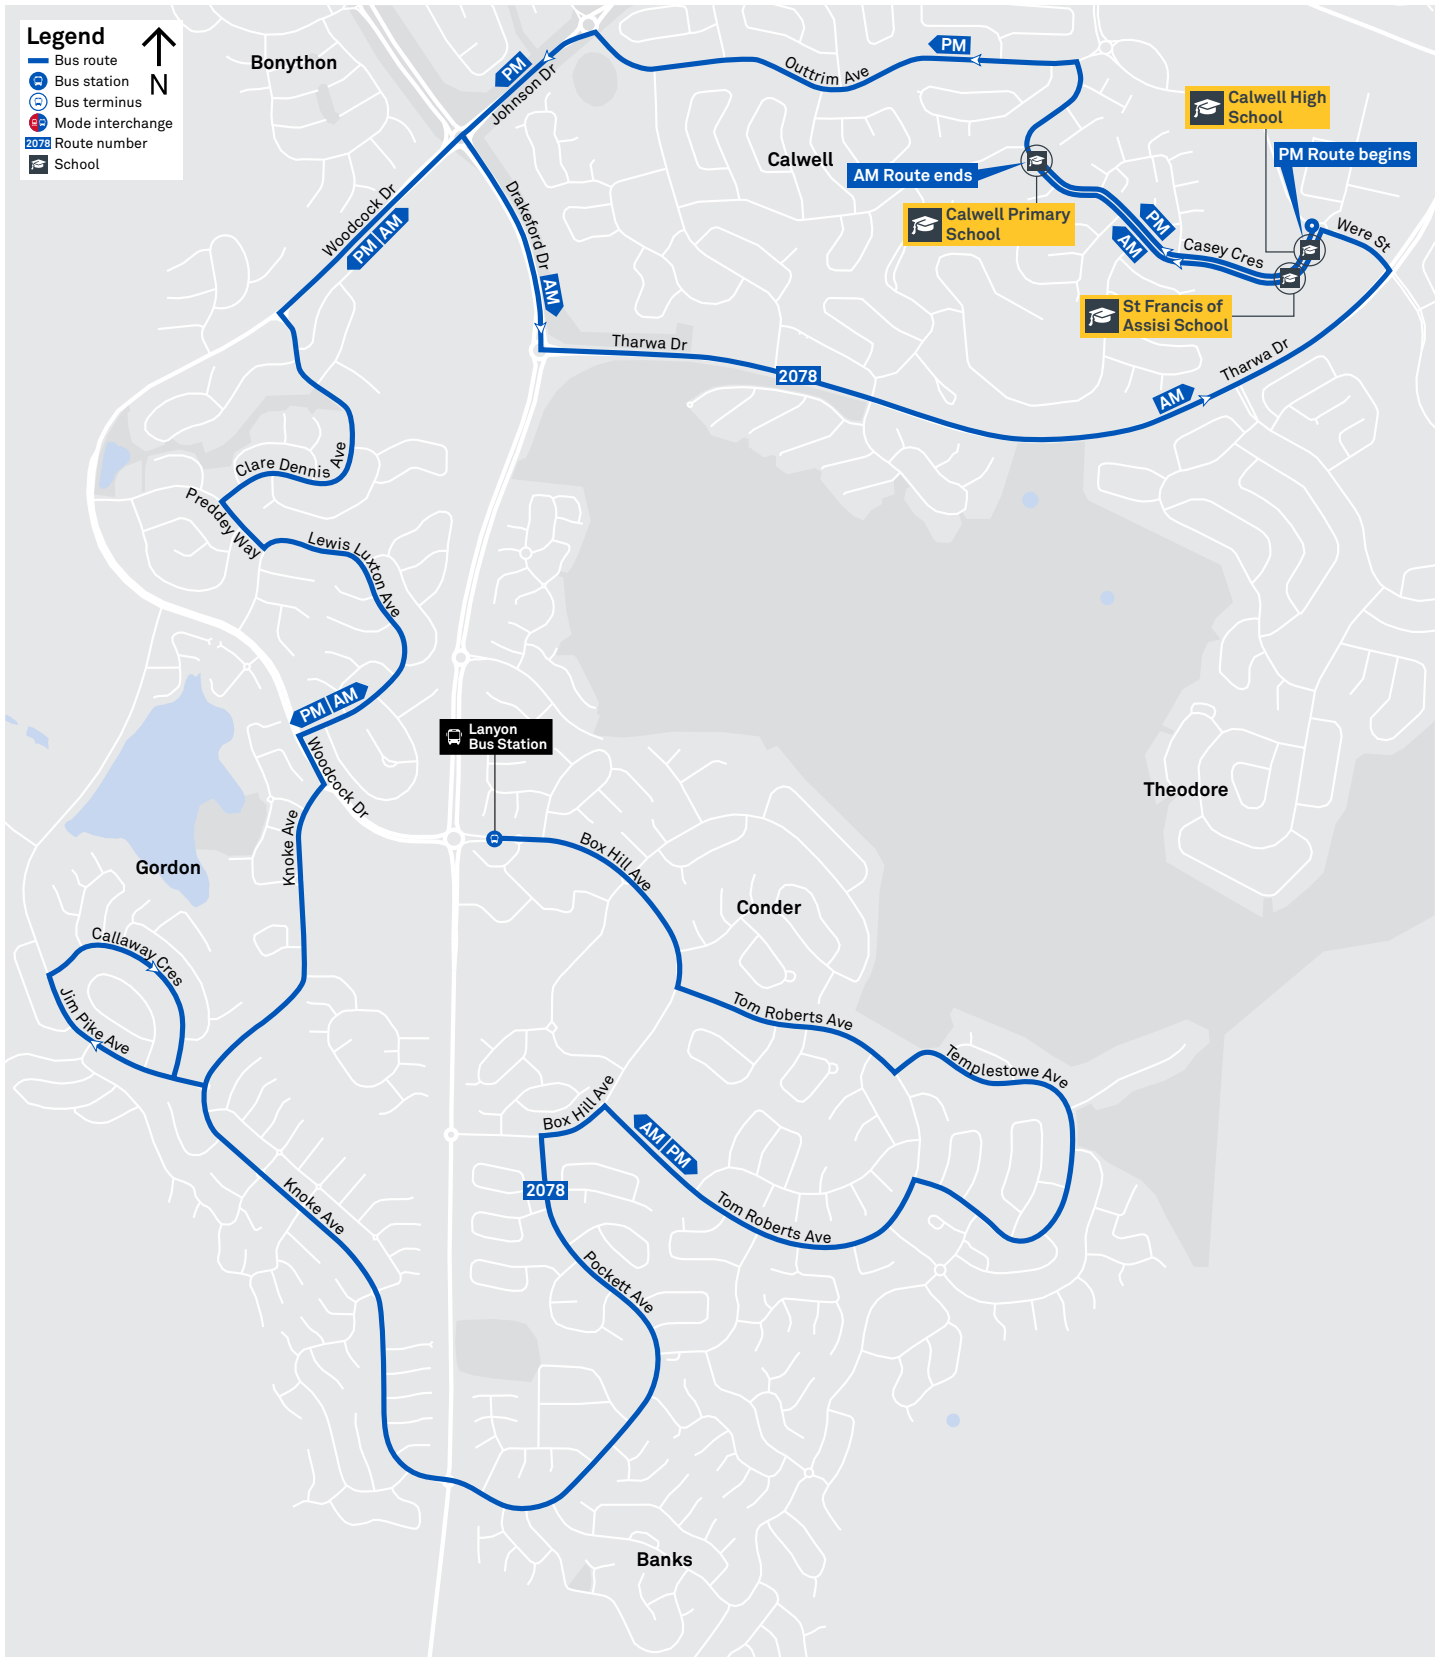

### ROUTE MAP

- Bus route
- Bus station
- Mode interchange
- Educational institution
- Hospital
- Bicycle lockers
- Park and Ride
- R4 RAPID route
- Bus terminus
- 79 Route number
- Shopping centre
- Bicycle rails
- Bicycle cage

# SCHOOL ROUTE 2078 (AM & PM)

# SCHOOL ROUTE 2079 (AM & PM)