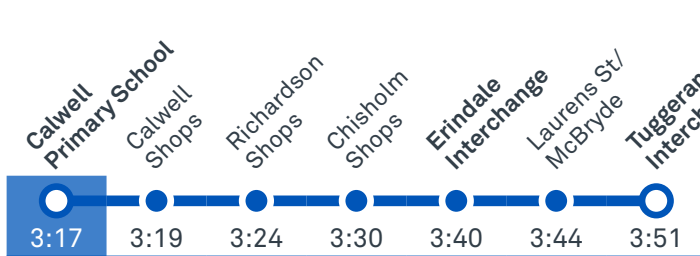

## Afternoon regular services

Other times available. Visit [transport.act.gov.au](http://transport.act.gov.au)

**76**

To Tuggeranong

**79**

To Tuggeranong

## Afternoon school services

**2078**

To Lanyon Market Place

**2079**

To Isabella Plains

CANBERRA  
IS BETTER  
CONNECTED

[transport.act.gov.au](http://transport.act.gov.au)

**TTC** Transport  
Canberra