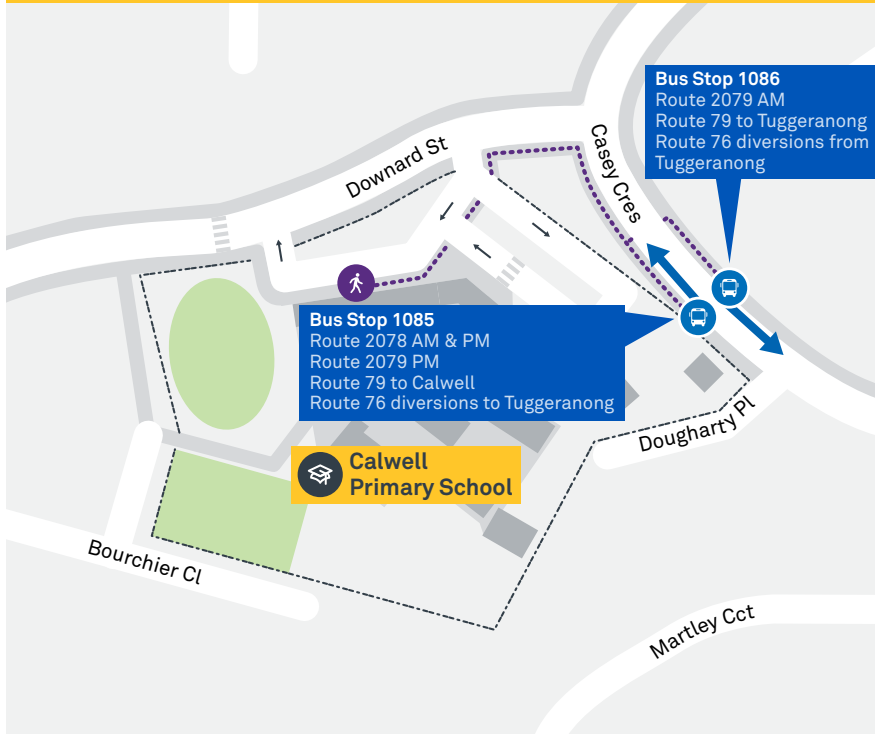

## Local area map

School start

🕒 9:00 am

School finish

🕒 3:00 pm

Bus stop location

**79**

Regular route number

**2078**

School route number

Walking route

Local area map provides indicative walking paths only. This map is designed to represent local public transport options in the area and is not to scale

## Summary of bus services

Route	AM	PM	Suburbs/Areas Served	Other information
<b>76</b>	✓	✓	Tuggeranong Bus Station, Wanniasa, Erindale Bus Station, Gowrie, Macarthur, Chisholm, Richardson, Calwell	Diverts via school on Casey Crescent on selected trips
<b>79</b>	✓	✓	Tuggeranong Bus Station, Greenway, Isabella Plains, Theodore, Calwell	
<b>2078</b>	✓	✓	Gordon, Banks, Conder, Lanyon Market Place	
<b>2079</b>	✓	✓	Isabella Plains, Calwell	

### ROUTE MAP

- Bus route
- Bus station
- Mode interchange
- Educational institution
- Hospital
- Bicycle lockers
- Park and Ride
- R4 RAPID route
- Bus terminus
- 79 Route number
- Shopping centre
- Bicycle rails
- Bicycle cage