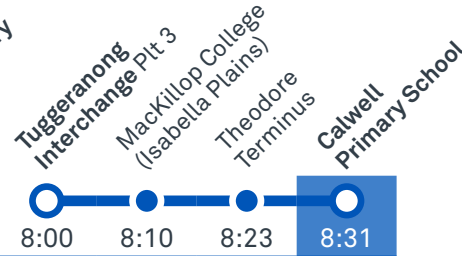

## Morning school services

**2078**

From Lanyon Market Place

**2079**

From Isabella Plains

CANBERRA  
IS BETTER  
CONNECTED

[transport.act.gov.au](http://transport.act.gov.au)

**TTC** Transport  
Canberra