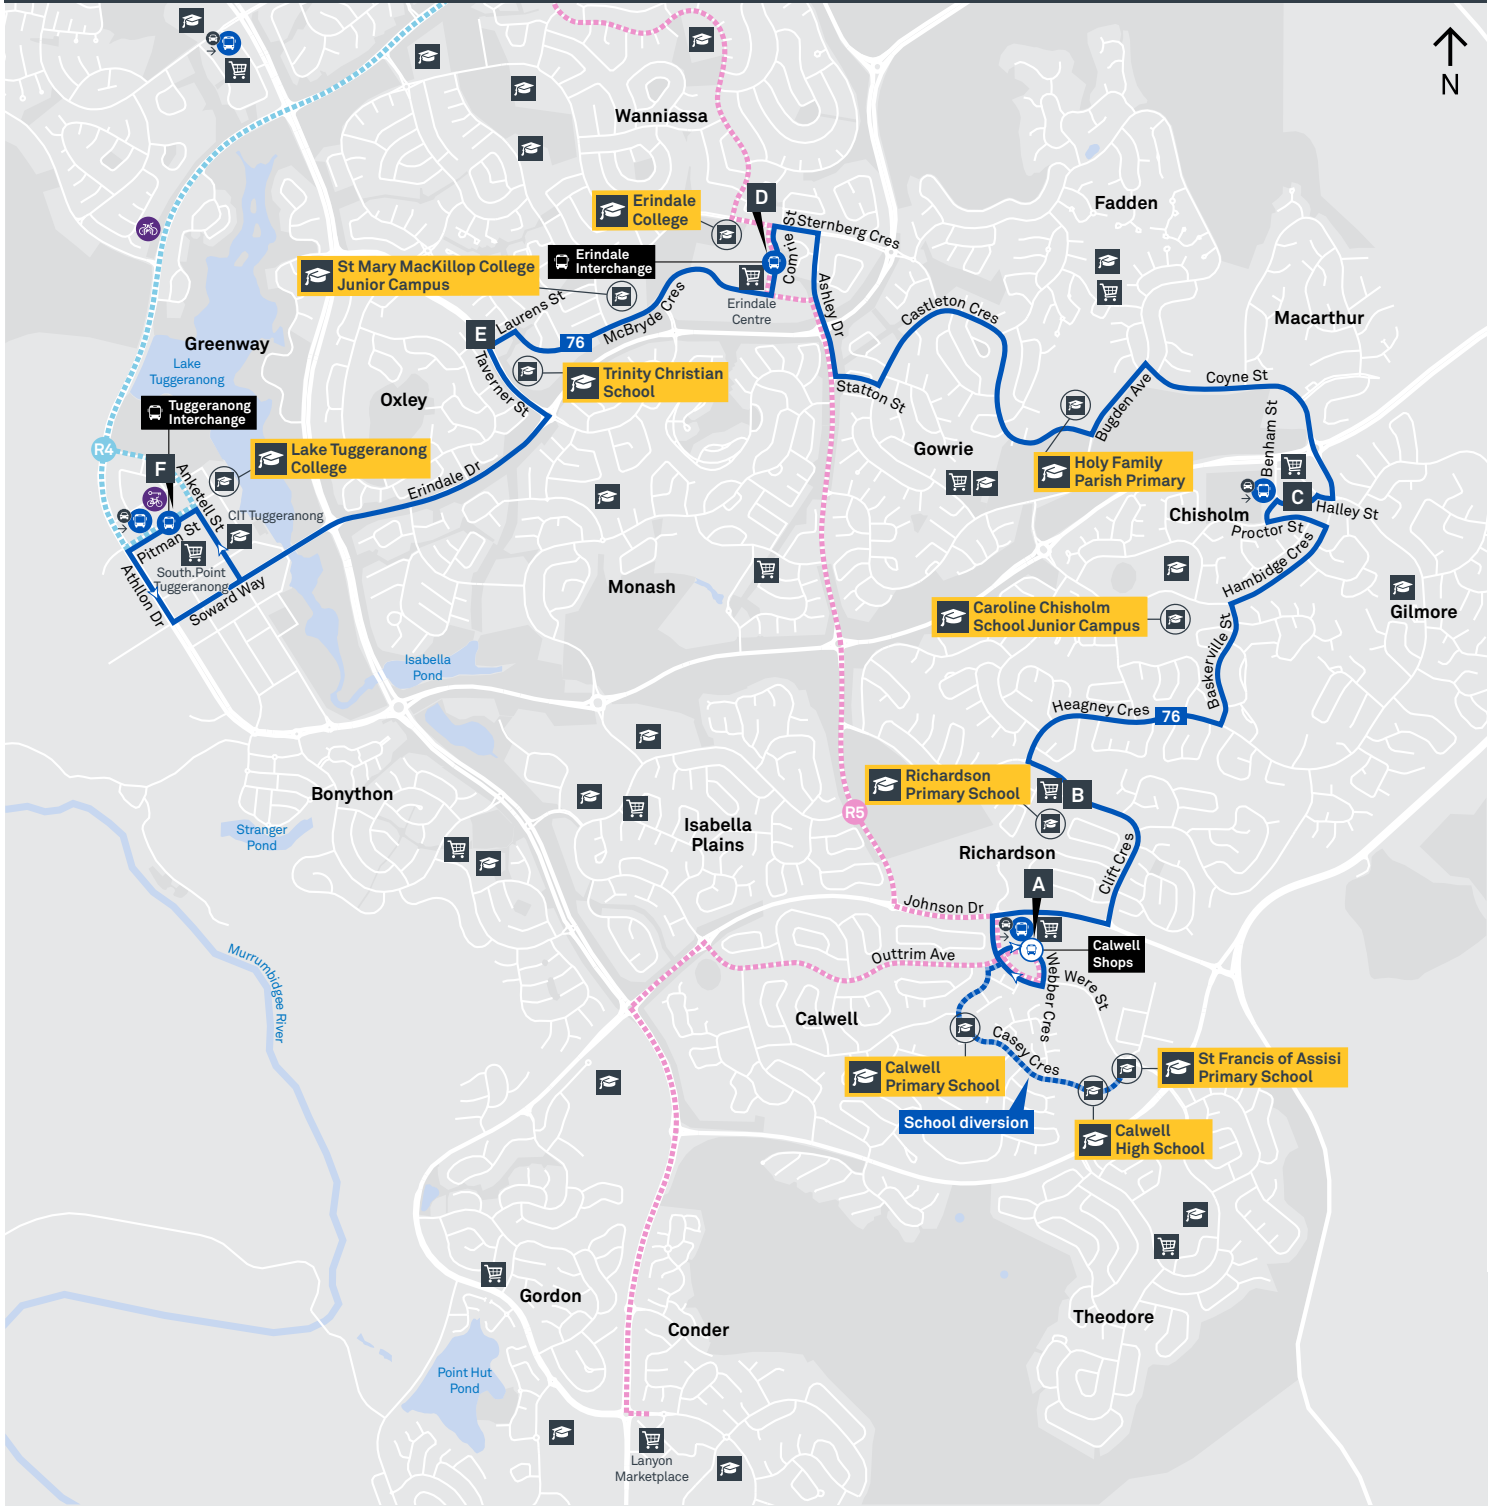

ROUTE MAP

- Bus route
- Bus station
- Mode interchange
- Educational institution
- Hospital
- Bicycle lockers
- Park and Ride
- R4 RAPID route
- Bus terminus
- 76 Route number
- Shopping centre
- Bicycle rails
- Bicycle cage

CANBERRA
IS BETTER
CONNECTED

transport.act.gov.au