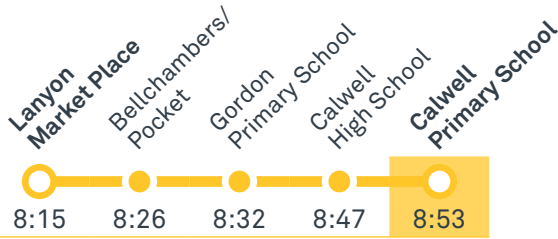

Morning school services

2078

From Lanyon Market Place

2079

From Isabella Plains

CANBERRA
IS BETTER
CONNECTED

transport.act.gov.au

TTC Transport
Canberra

TG19027