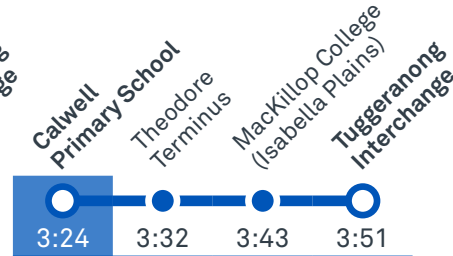

## Afternoon school services

**2078**

To Lanyon Market Place

**2079**

To Isabella Plains

CANBERRA  
IS BETTER  
CONNECTED

[transport.act.gov.au](http://transport.act.gov.au)

**TTC** Transport  
Canberra