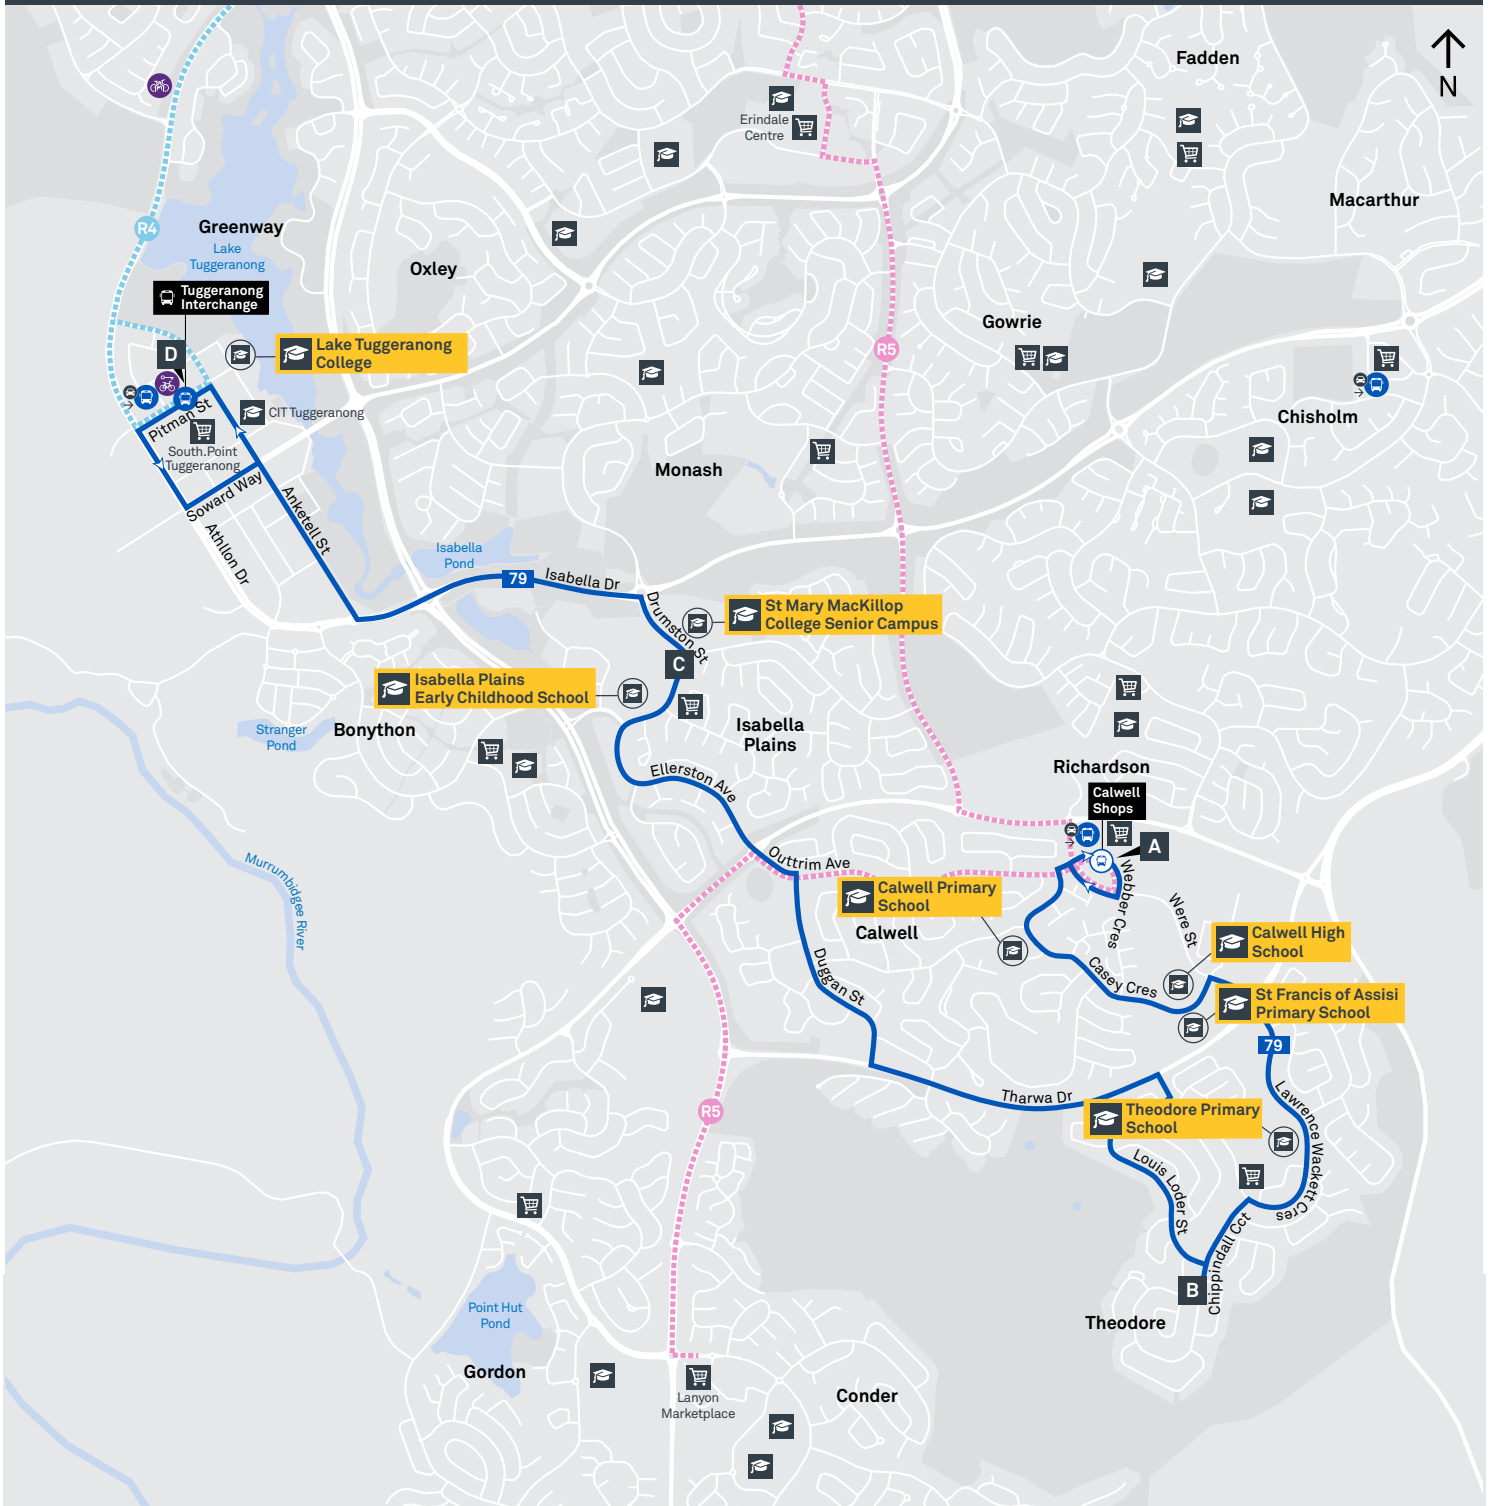

ROUTE MAP

- Bus route
- Bus station
- Mode interchange
- Educational institution
- Hospital
- Bicycle lockers
- Park and Ride
- R4 RAPID route
- Bus terminus
- 79 Route number
- Shopping centre
- Bicycle rails
- Bicycle cage

CANBERRA IS BETTER CONNECTED

transport.act.gov.au

ACT Government

Transport Canberra