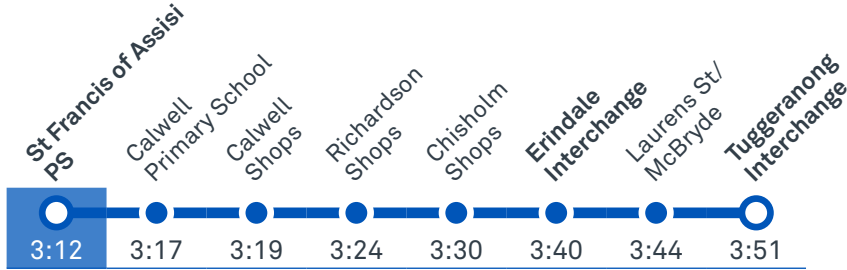

TTC Transport
Canberra

TG19027

CALWELL HIGH SCHOOL

Plan your trip with the TC Journey planner! Visit transport.act.gov.au for details

Afternoon regular services

Other times available. Visit transport.act.gov.au

76 To Tuggeranong

79 To Tuggeranong

Afternoon school services

2078 To Lanyon Market Place

2079 To Isabella Plains

CANBERRA IS BETTER CONNECTED

transport.act.gov.au

TG19027