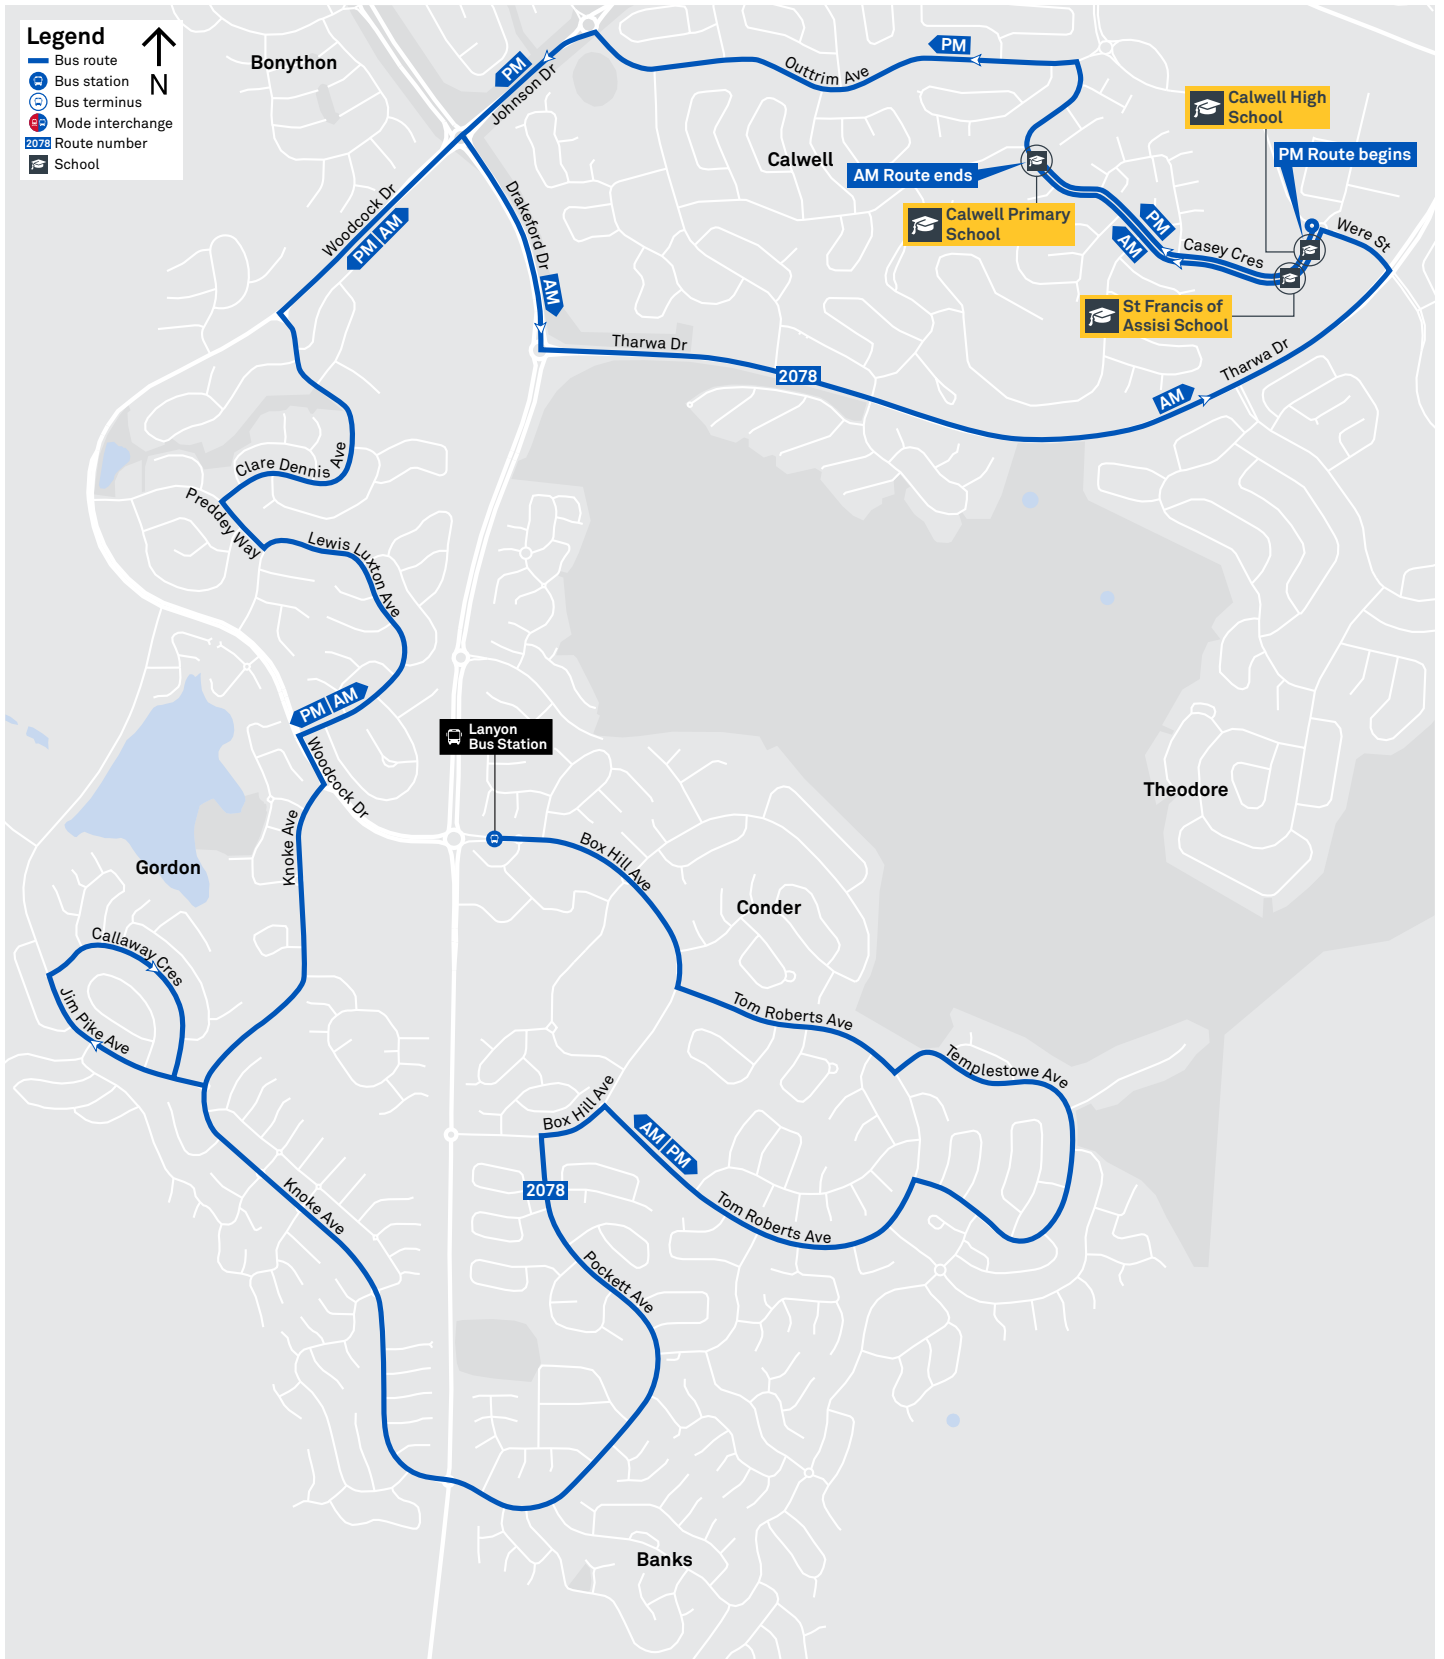

76 To Tuggeranong

79 To Tuggeranong

Afternoon school services

2078 To Lanyon Market Place

2079 To Isabella Plains

CANBERRA IS BETTER CONNECTED

transport.act.gov.au

TG19027

**CANBERRA
IS BETTER
CONNECTED**

transport.act.gov.au

CALWELL TO TUGGERANONG

via Theodore and Isabella Plains

ROUTE MAP

- Bus route
- Bus station
- Mode interchange
- Educational institution
- Hospital
- Bicycle lockers
- Park and Ride
- R4 RAPID route
- Bus terminus
- 79 Route number
- Shopping centre
- Bicycle rails
- Bicycle cage

**CANBERRA
IS BETTER
CONNECTED**

transport.act.gov.au

ACT
Government

**Transport
Canberra**

SCHOOL ROUTE 2078 (AM & PM)

SCHOOL ROUTE 2079 (AM & PM)

CANBERRA
IS BETTER
CONNECTED

transport.act.gov.au