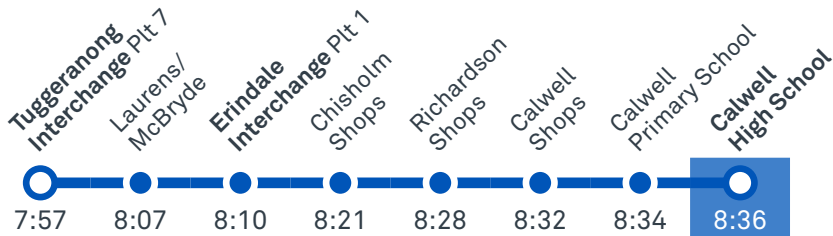

TG19027

CANBERRA
IS BETTER
CONNECTED

transport.act.gov.au

TTC Transport
Canberra

CALWELL HIGH SCHOOL

Plan your trip with the TC Journey planner! Visit transport.act.gov.au for details

Morning regular services

Other times available. Visit transport.act.gov.au

76 From Tuggeranong

79 From Tuggeranong

Morning school services

2078 From Lanyon Market Place

2079 From Isabella Plains

CANBERRA
IS BETTER
CONNECTED

transport.act.gov.au