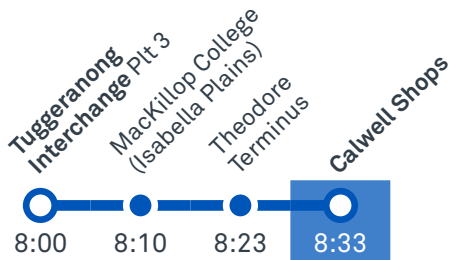

79 From Tuggeranong

Morning school services

2078 From Lanyon Market Place