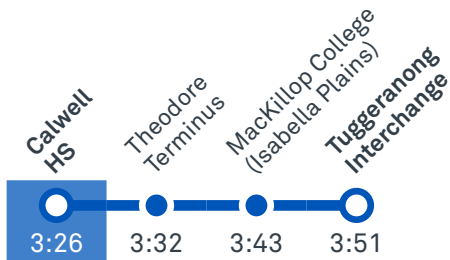

TTC Transport
Canberra

TG19027

CALWELL HIGH SCHOOL

Plan your trip with the TC Journey planner! Visit transport.act.gov.au for details

Afternoon regular services

Other times available. Visit transport.act.gov.au

76 To Tuggeranong

79 To Tuggeranong

Afternoon school services

2078 To Lanyon Market Place

2079 To Isabella Plains

CANBERRA IS BETTER CONNECTED

transport.act.gov.au

TG19027