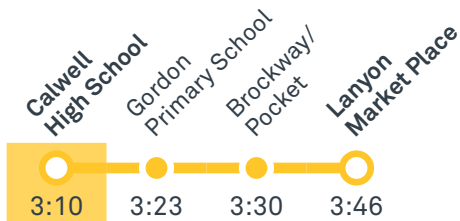

TTC Transport
Canberra

TG19027

CALWELL HIGH SCHOOL

Plan your trip with the TC Journey planner! Visit transport.act.gov.au for details

Afternoon regular services

Other times available. Visit transport.act.gov.au

76 To Tuggeranong

79 To Tuggeranong

Afternoon school services

2078 To Lanyon Market Place

2079 To Isabella Plains

CANBERRA IS BETTER CONNECTED

transport.act.gov.au

TG19027

CALWELL TO TUGGERANONG via Chisholm and Erindale

ROUTE MAP

- Bus route
- Bus station
- Mode interchange
- Educational institution
- Hospital
- Bicycle lockers
- Park and Ride
- RAPID** route
- Bus terminus
- 76** Route number
- Shopping centre
- Bicycle rails
- Bicycle cage