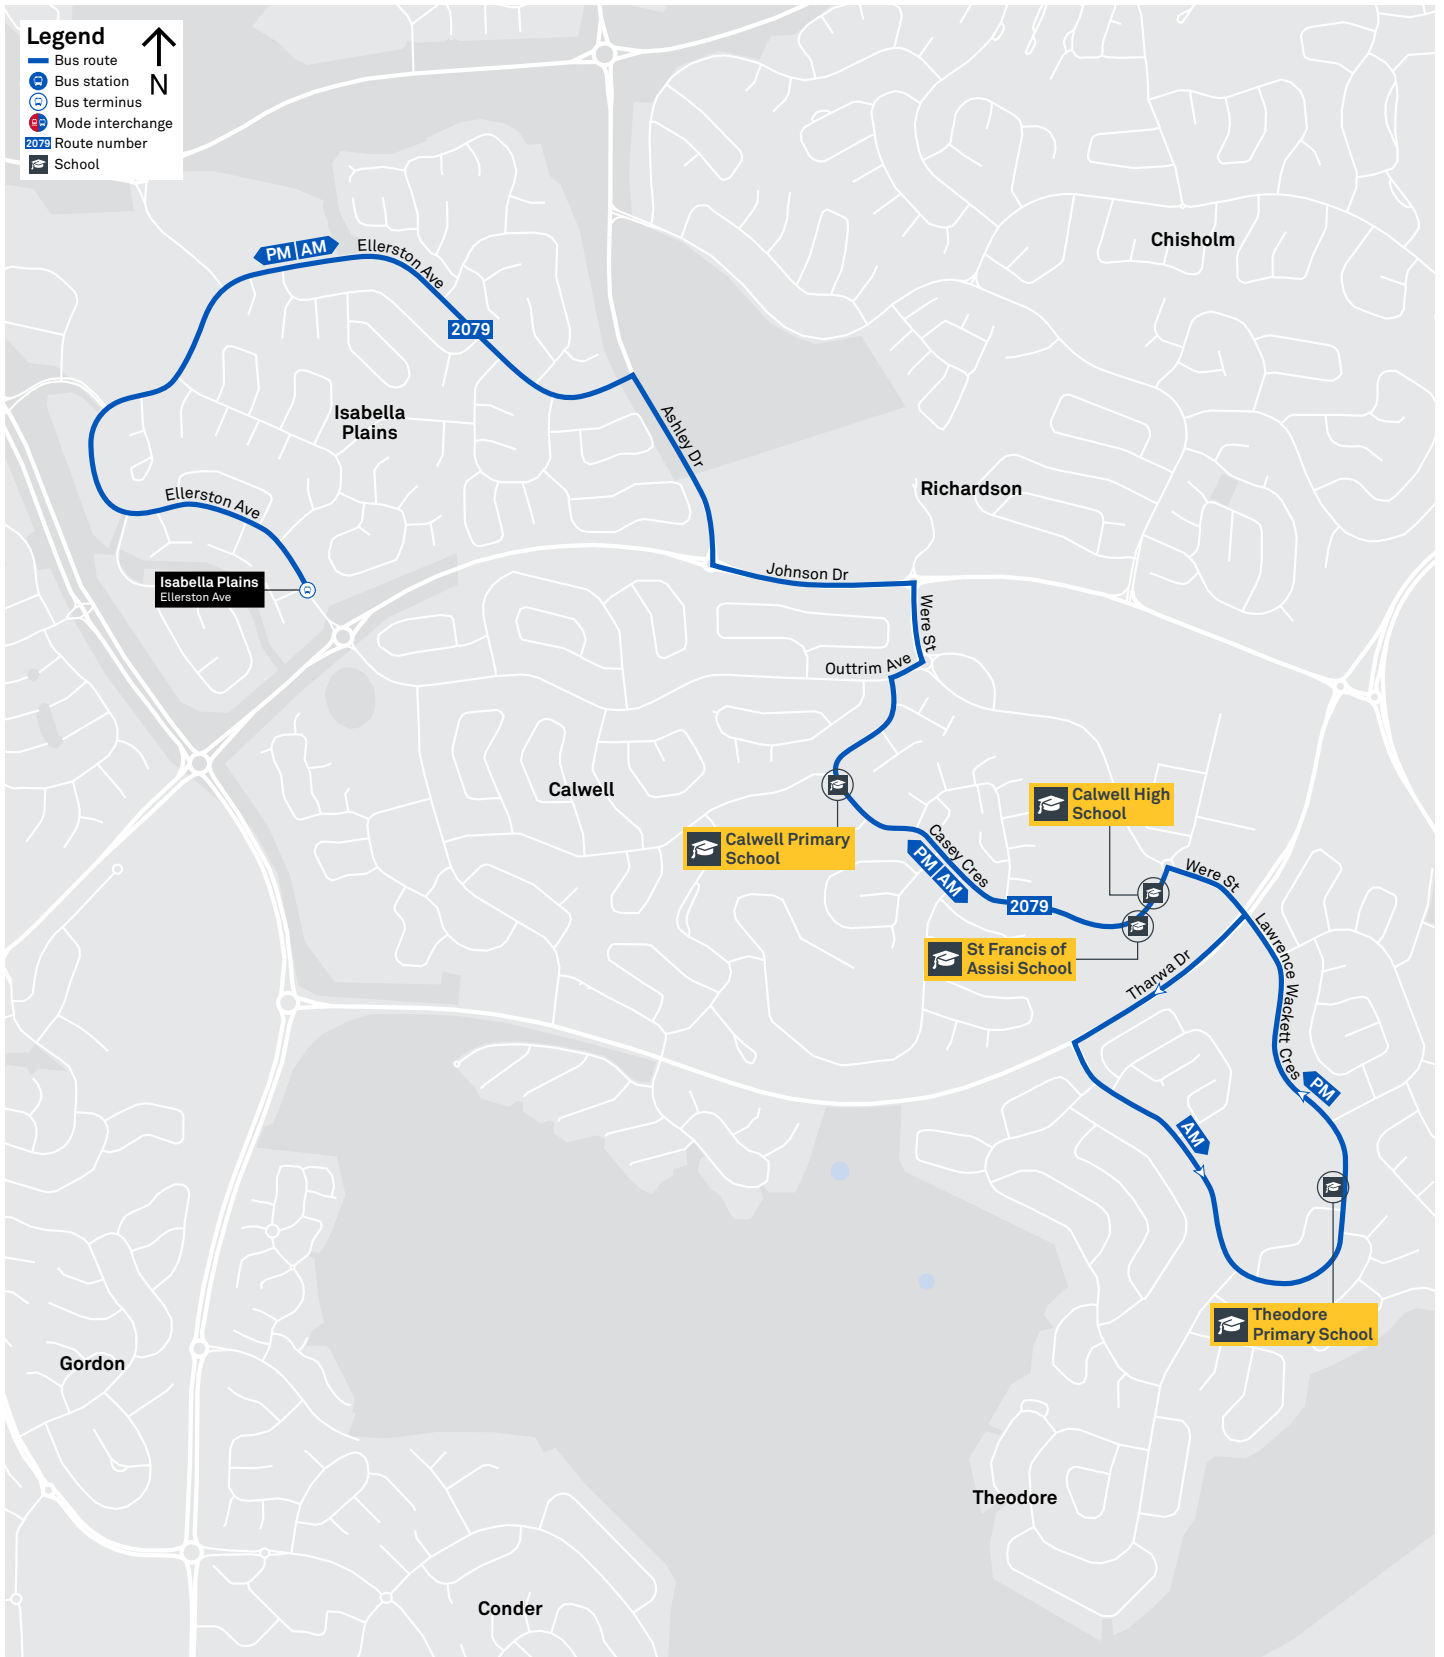

Summary of bus services

Route	AM	PM	Suburbs/Areas Served	Other information
76	✓	✓	Tuggeranong Bus Station, Wanniassa, Erindale Bus Station, Gowrie, Macarthur, Chisholm, Richardson, Calwell	Diverts via school on selected trips
79	✓	✓	Tuggeranong Bus Station, Greenway, Isabella Plains, Theodore, Calwell	
2078	✓	✓	Gordon, Banks, Conder, Lanyon Market Place	
2079	✓	✓	Isabella Plains, Calwell	

76 To Tuggeranong

79 To Tuggeranong

Afternoon school services

2078 To Lanyon Market Place

2079 To Isabella Plains

CANBERRA IS BETTER CONNECTED

transport.act.gov.au

TG19027

**CANBERRA
IS BETTER
CONNECTED**

transport.act.gov.au

CALWELL TO TUGGERANONG

via Theodore and Isabella Plains

ROUTE MAP

- Bus route
- Bus station
- Mode interchange
- Educational institution
- Hospital
- Bicycle lockers
- Park and Ride
- R4 RAPID route
- Bus terminus
- 79 Route number
- Shopping centre
- Bicycle rails
- Bicycle cage

**CANBERRA
IS BETTER
CONNECTED**

transport.act.gov.au

ACT
Government

**Transport
Canberra**

SCHOOL ROUTE 2078 (AM & PM)

SCHOOL ROUTE 2079 (AM & PM)

CANBERRA
IS BETTER
CONNECTED

transport.act.gov.au