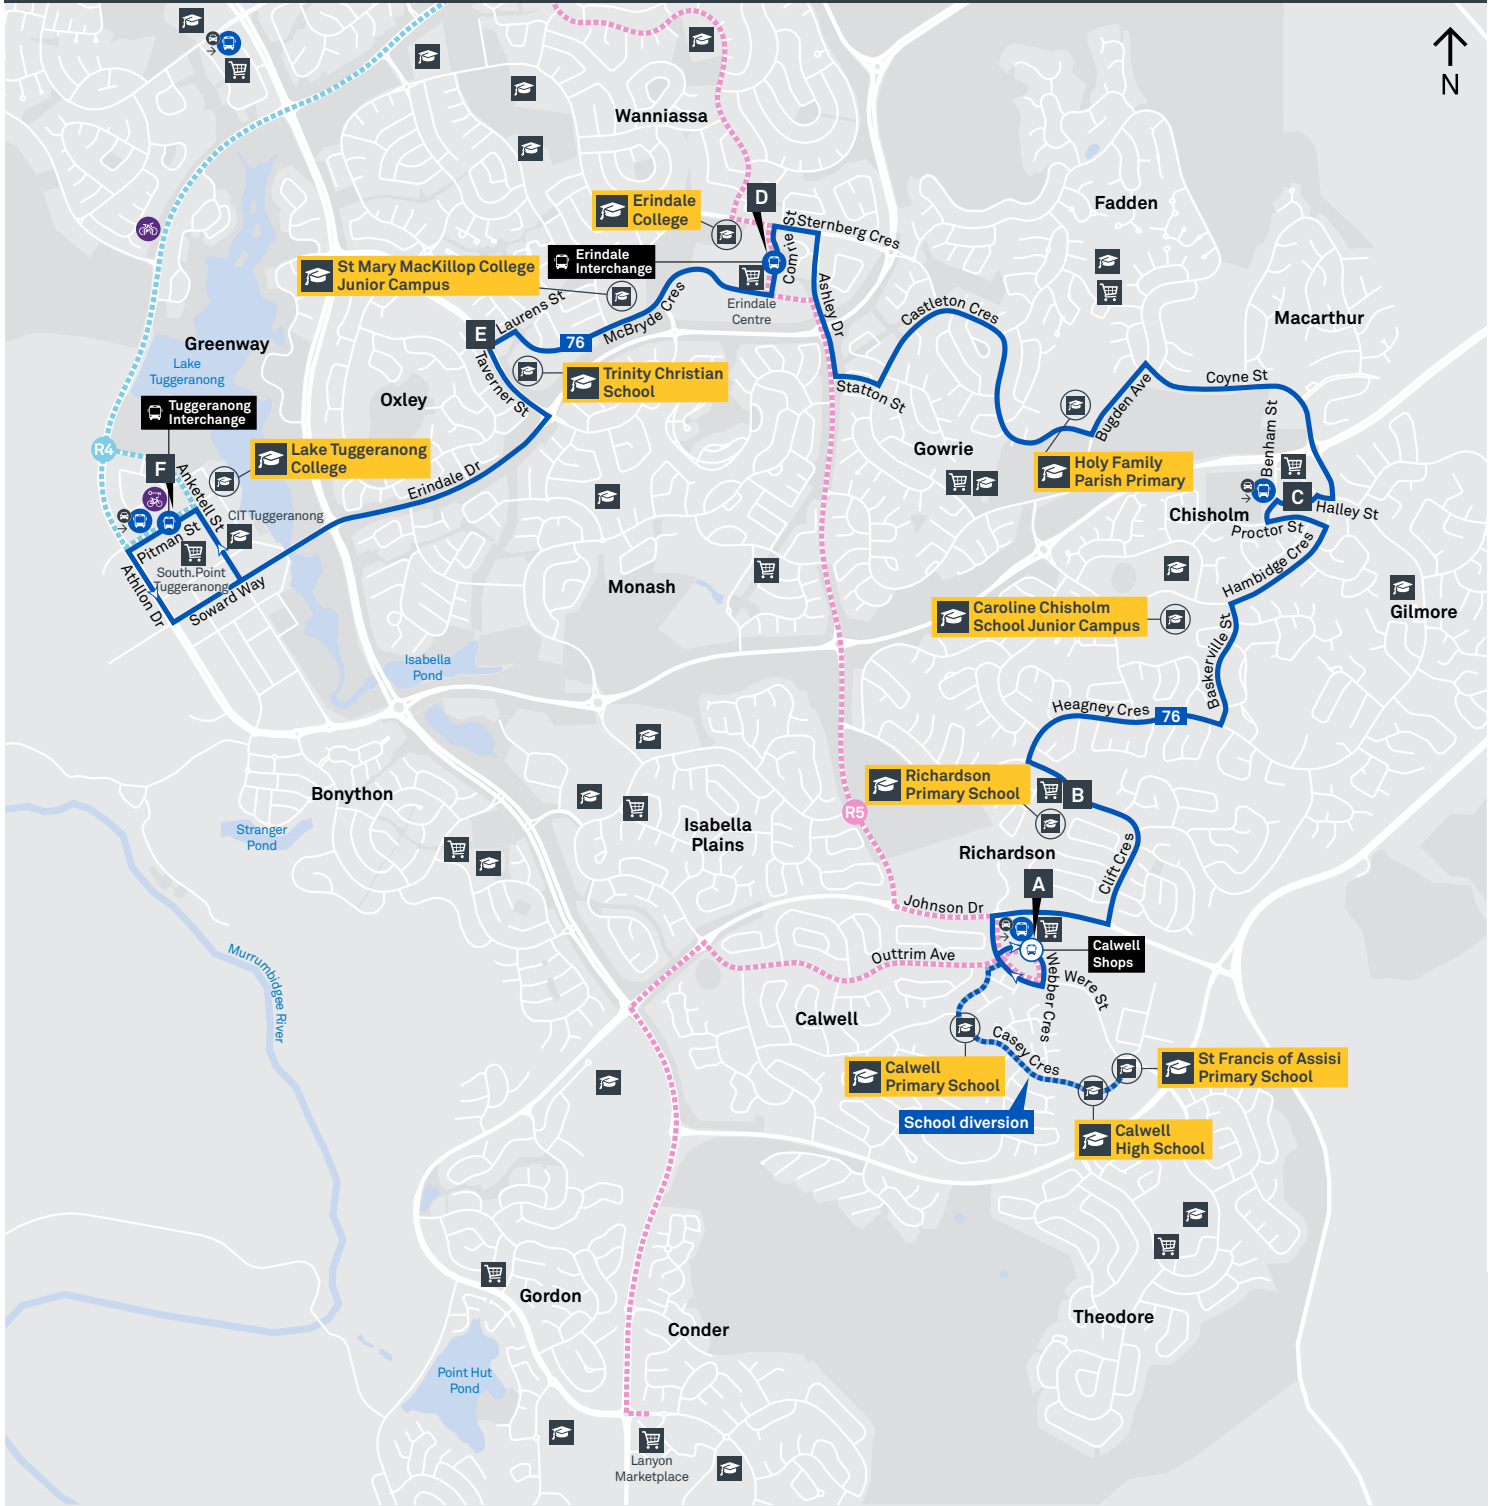

Summary of bus services

Route	AM	PM	Suburbs/Areas Served	Other information
76	✓	✓	Tuggeranong Bus Station, Wanniassa, Erindale Bus Station, Gowrie, Macarthur, Chisholm, Richardson, Calwell	Diverts via school on selected trips
79	✓	✓	Tuggeranong Bus Station, Greenway, Isabella Plains, Theodore, Calwell	
2078	✓	✓	Gordon, Banks, Conder, Lanyon Market Place	
2079	✓	✓	Isabella Plains, Calwell	

76 To Tuggeranong

79 To Tuggeranong

Afternoon school services

2078 To Lanyon Market Place

2079 To Isabella Plains

CANBERRA IS BETTER CONNECTED

transport.act.gov.au

TG19027

CALWELL TO TUGGERANONG via Chisholm and Erindale

ROUTE MAP

- Bus route
- Bus station
- Mode interchange
- Educational institution
- Hospital
- Bicycle lockers
- Park and Ride
- RAPID** route
- Bus terminus
- 76** Route number
- Shopping centre
- Bicycle rails
- Bicycle cage

**CANBERRA
IS BETTER
CONNECTED**

transport.act.gov.au

CALWELL TO TUGGERANONG

via Theodore and Isabella Plains

ROUTE MAP

- Bus route
- Bus station
- Mode interchange
- Educational institution
- Hospital
- Bicycle lockers
- Park and Ride
- R4 RAPID route
- Bus terminus
- 79 Route number
- Shopping centre
- Bicycle rails
- Bicycle cage