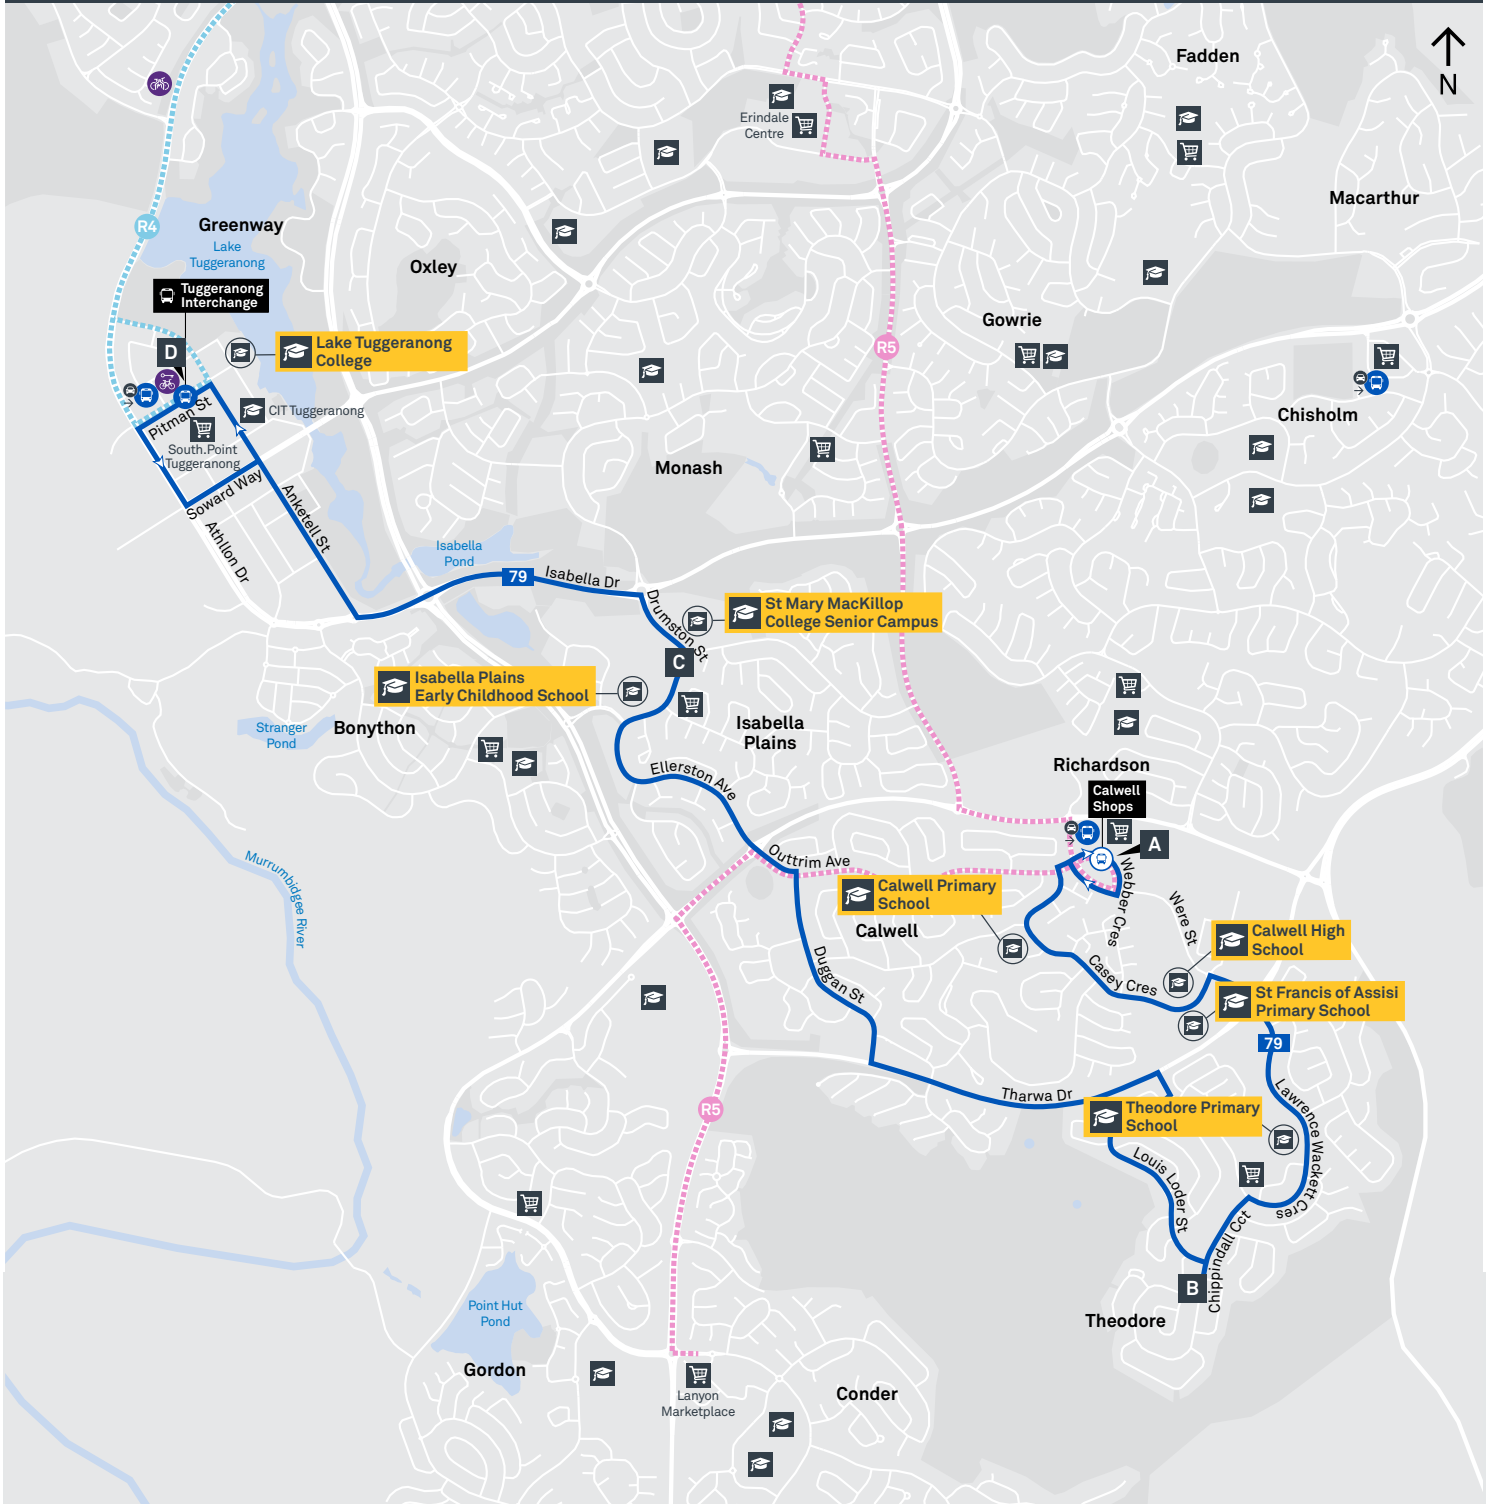

Summary of bus services

Route	AM	PM	Suburbs/Areas Served	Other information
76	✓	✓	Tuggeranong Bus Station, Wanniassa, Erindale Bus Station, Gowrie, Macarthur, Chisholm, Richardson, Calwell	Diverts via school on selected trips
79	✓	✓	Tuggeranong Bus Station, Greenway, Isabella Plains, Theodore, Calwell	
2078	✓	✓	Gordon, Banks, Conder, Lanyon Market Place	
2079	✓	✓	Isabella Plains, Calwell	

76 To Tuggeranong

79 To Tuggeranong

Afternoon school services

2078 To Lanyon Market Place

2079 To Isabella Plains

CANBERRA IS BETTER CONNECTED

transport.act.gov.au

TG19027

CALWELL TO TUGGERANONG via Chisholm and Erindale

ROUTE MAP

- Bus route
- Bus station
- Mode interchange
- Educational institution
- Hospital
- Bicycle lockers
- Park and Ride
- RAPID** route
- Bus terminus
- 76** Route number
- Shopping centre
- Bicycle rails
- Bicycle cage

**CANBERRA
IS BETTER
CONNECTED**

transport.act.gov.au

CALWELL TO TUGGERANONG

via Theodore and Isabella Plains

ROUTE MAP

- Bus route
- Bus station
- Mode interchange
- Educational institution
- Hospital
- Bicycle lockers
- Park and Ride
- R4 RAPID route
- Bus terminus
- 79 Route number
- Shopping centre
- Bicycle rails
- Bicycle cage