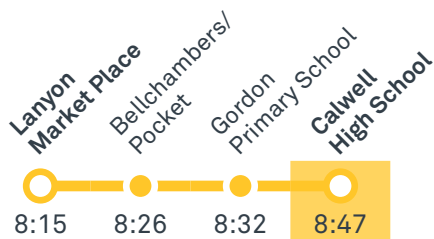

TG19027

CANBERRA
IS BETTER
CONNECTED

transport.act.gov.au

TTC Transport
Canberra

CALWELL HIGH SCHOOL

Plan your trip with the TC Journey planner! Visit transport.act.gov.au for details

Morning regular services

Other times available. Visit transport.act.gov.au

76 From Tuggeranong

79 From Tuggeranong

Morning school services

2078 From Lanyon Market Place

2079 From Isabella Plains

CANBERRA
IS BETTER
CONNECTED

transport.act.gov.au

TTC Transport
Canberra

TG19027

CALWELL HIGH SCHOOL

Plan your trip with the TC Journey planner! Visit transport.act.gov.au for details

Afternoon regular services

Other times available. Visit transport.act.gov.au