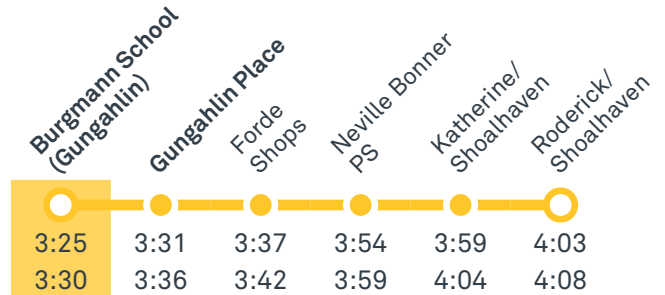

TTC Transport Canberra

TG19027

BURGMANN ANGLICAN SCHOOL VALLEY CAMPUS

Plan your trip with the TC Journey planner! Visit transport.act.gov.au for details

Afternoon school services

1009 To Bonner

1010 To Amaroo