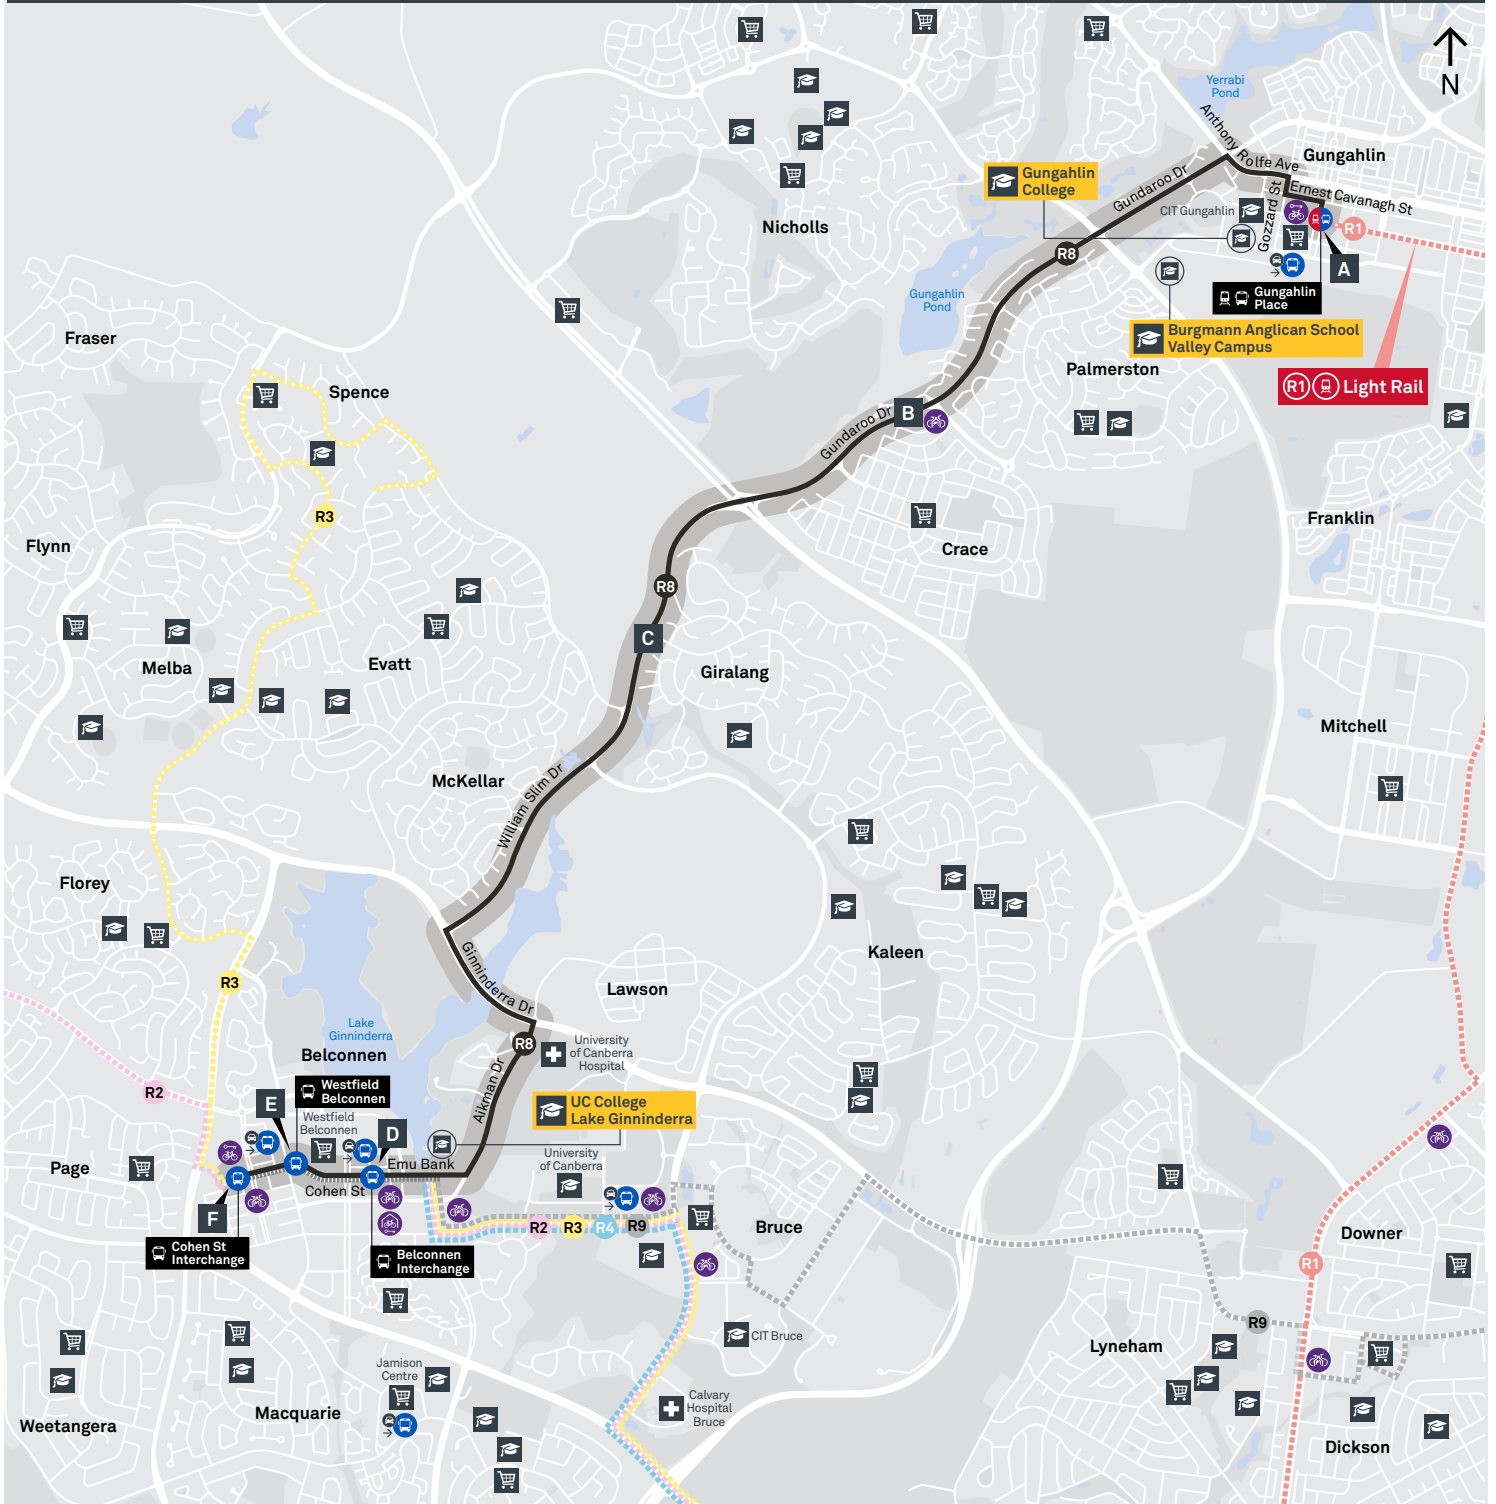

19

Regular route number

1009

School route number

RAPID route number

Walking route

Local area map provides indicative walking paths only. This map is designed to represent local public transport options in the area and is not to scale

Route	AM	PM	Suburbs/Areas Served	Other information
R8	✓	✓	Belconnen Bus Stations, Gungahlin Place	
19	✓	✓	Gungahlin Place, Forde, Bonner, Amaroo	Diverts via school
20	✓	✓	Gungahlin Place, Amaroo, Bonner, Forde	Diverts via school
21	✓	✓	Gungahlin Place, Gungahlin, Palmerston, Franklin, Harrison, Throsby	
22	✓	✓	Gungahlin Place, Throsby, Harrison, Franklin, Palmerston, Gungahlin	
23	✓	✓	Gungahlin Place, Nicholls, Gold Creek, Crace, Palmerston, Gungahlin	
24	✓	✓	Gungahlin Place, Palmerston, Crace, Gold Creek, Nicholls, Gungahlin	
25	✓	✓	Gungahlin Place, Amaroo, Moncrieff, Taylor, Casey	
26	✓	✓	Gungahlin Place, Casey, Taylor, Moncrieff, Amaroo	
1009	✓	✓	Ngunnawal, Moncrieff, Amaroo, Bonner	
1010	✓	✓	Gungahlin Place Bus Station, Amaroo, Bonner, Forde	2 PM services

CANBERRA IS BETTER CONNECTED

transport.act.gov.au

ACT Government

Transport Canberra

TAYLOR LOOP

via Moncrieff and Casey

ROUTE MAP

- Bus route
- Bus station
- Mode interchange
- Educational institution
- Hospital
- Bicycle lockers
- Park and Ride
- RAPID** route
- Bus terminus
- 25** Route number
- Shopping centre
- Bicycle rails
- Bicycle cage

SCHOOL ROUTE 1010 (AM & PM)

CANBERRA IS BETTER CONNECTED

transport.act.gov.au

TTC Transport Canberra

GUNGAHLIN TO BELCONNEN via Gundaroo Drive

R8

ROUTE MAP

- RAPID** route
- Bus station
- Mode interchange
- Educational institution
- Hospital
- Bicycle lockers
- Park and Ride
- R2** Other **RAPID** route
- Bus terminus
- R8** Route number
- Shopping centre
- Bicycle rails
- Bicycle cage