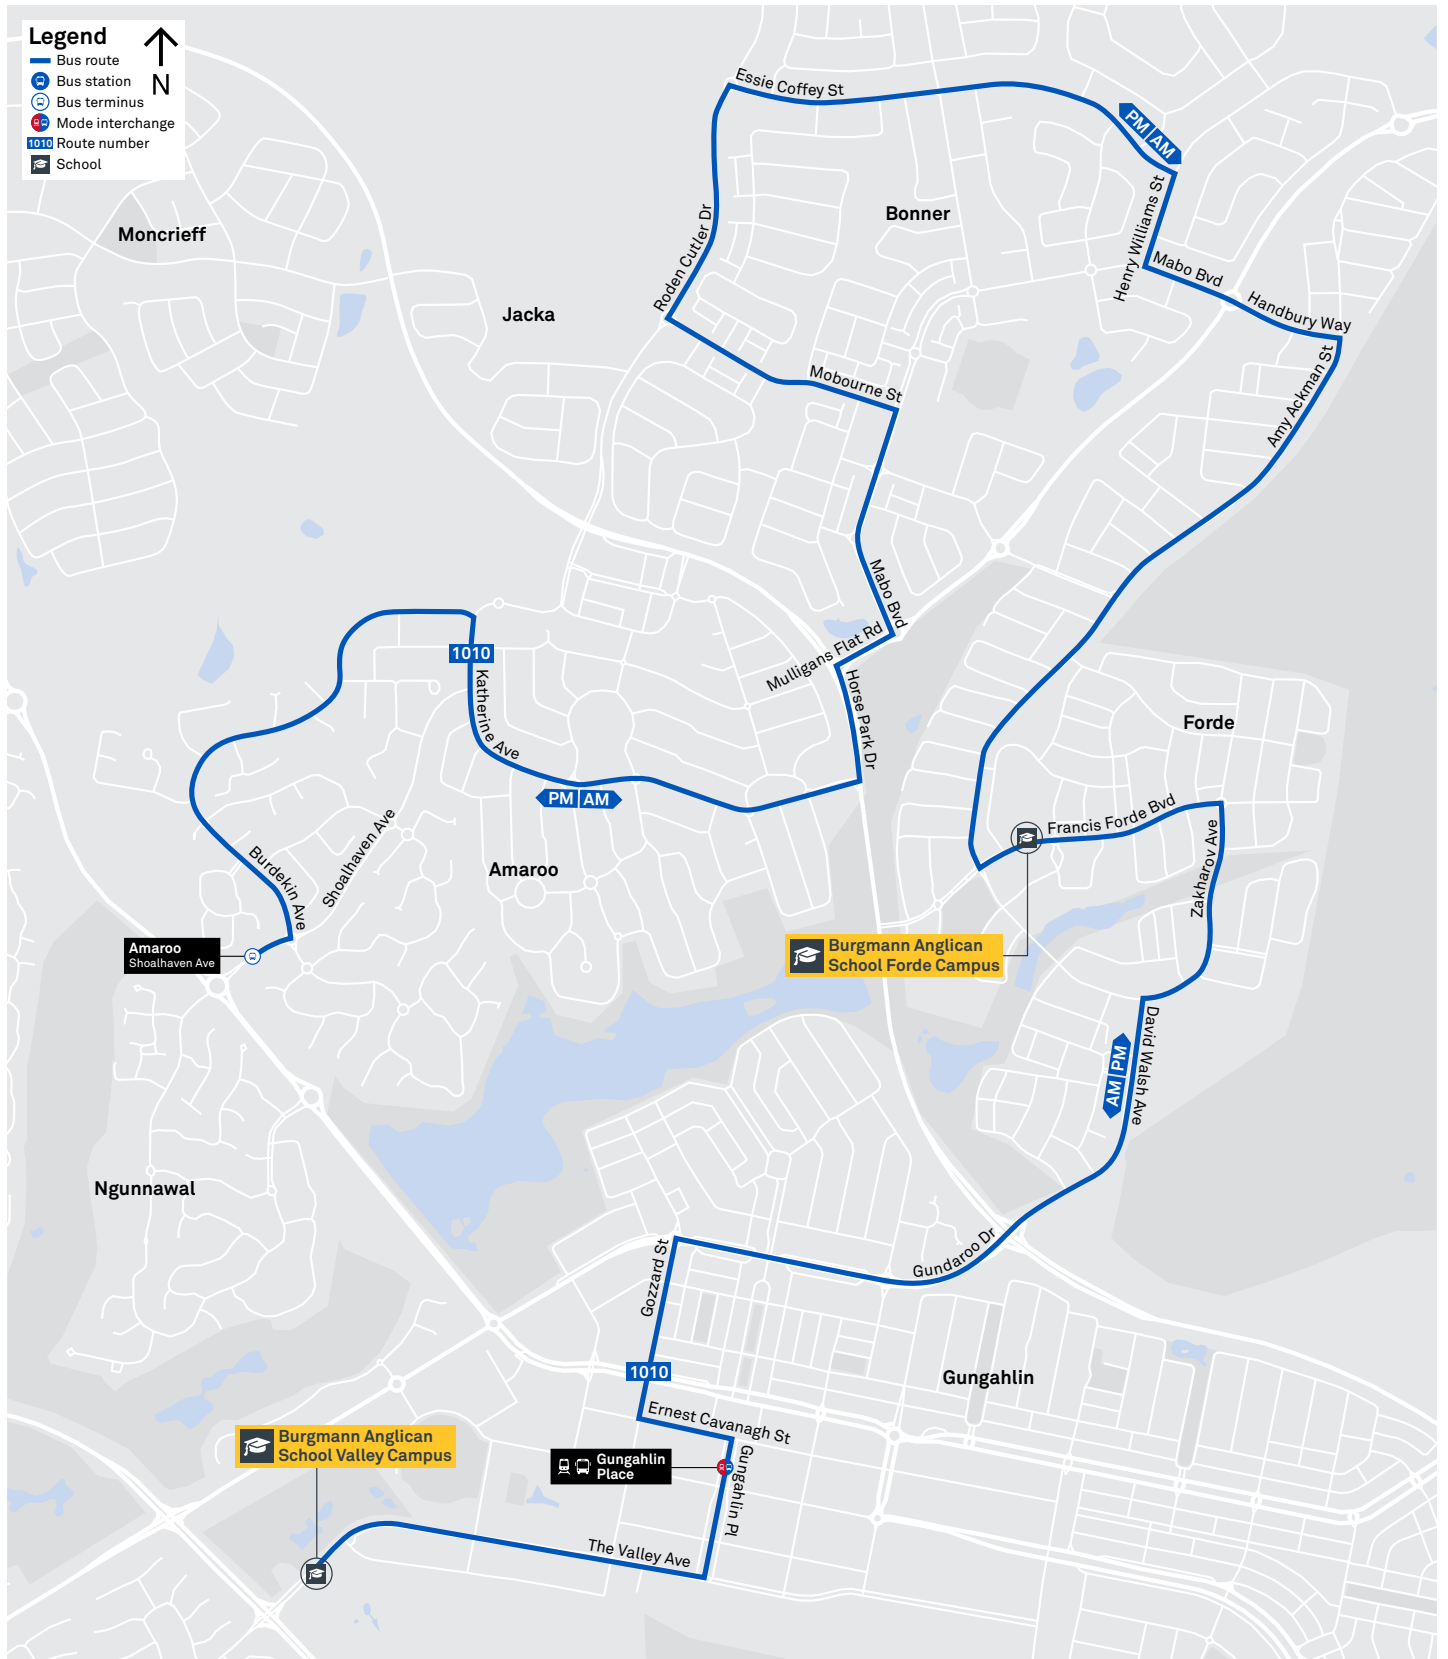

Route	AM	PM	Suburbs/Areas Served	Other information
R8	✓	✓	Belconnen Bus Stations, Gungahlin Place	
19	✓	✓	Gungahlin Place, Forde, Bonner, Amaroo	Diverts via school
20	✓	✓	Gungahlin Place, Amaroo, Bonner, Forde	Diverts via school
21	✓	✓	Gungahlin Place, Gungahlin, Palmerston, Franklin, Harrison, Throsby	
22	✓	✓	Gungahlin Place, Throsby, Harrison, Franklin, Palmerston, Gungahlin	
23	✓	✓	Gungahlin Place, Nicholls, Gold Creek, Crace, Palmerston, Gungahlin	
24	✓	✓	Gungahlin Place, Palmerston, Crace, Gold Creek, Nicholls, Gungahlin	
25	✓	✓	Gungahlin Place, Amaroo, Moncrieff, Taylor, Casey	
26	✓	✓	Gungahlin Place, Casey, Taylor, Moncrieff, Amaroo	
1009	✓	✓	Ngunnawal, Moncrieff, Amaroo, Bonner	
1010	✓	✓	Gungahlin Place Bus Station, Amaroo, Bonner, Forde	2 PM services

CANBERRA IS BETTER CONNECTED

transport.act.gov.au

ACT Government

Transport Canberra

TAYLOR LOOP

via Moncrieff and Casey

ROUTE MAP

- Bus route
- Bus station
- Mode interchange
- Educational institution
- Hospital
- Bicycle lockers
- Park and Ride
- RAPID** route
- Bus terminus
- 25** Route number
- Shopping centre
- Bicycle rails
- Bicycle cage

SCHOOL ROUTE 1010 (AM & PM)

CANBERRA IS BETTER CONNECTED

transport.act.gov.au

TTC Transport Canberra

GUNGAHLIN TO BELCONNEN via Gundaroo Drive

R8

ROUTE MAP

- RAPID** route
- Bus station
- Mode interchange
- Educational institution
- Hospital
- Bicycle lockers
- Park and Ride
- R2** Other **RAPID** route
- Bus terminus
- R8** Route number
- Shopping centre
- Bicycle rails
- Bicycle cage