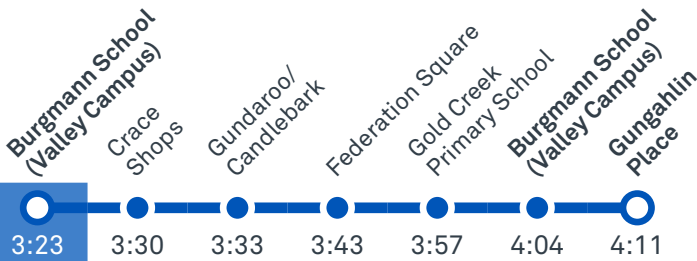

TTC Transport
Canberra

TG19027

BURGMANN ANGLICAN SCHOOL VALLEY CAMPUS

Plan your trip with the TC Journey planner! Visit transport.act.gov.au for details

Afternoon regular services

Other times available. Visit transport.act.gov.au

21 To Gungahlin

22 To Gungahlin

23 To Gungahlin

24 To Gungahlin

24 To Gungahlin

26 To Gungahlin

CANBERRA IS BETTER CONNECTED

transport.act.gov.au

TTC Transport Canberra

TG19027

BURGMANN ANGLICAN SCHOOL VALLEY CAMPUS

Plan your trip with the TC Journey planner! Visit transport.act.gov.au for details

Afternoon school services

1009 To Bonner

1010 To Amaroo

Afternoon *RAPID* services

Other times available. Visit transport.act.gov.au

R8 To Belconnen

CANBERRA IS BETTER CONNECTED

transport.act.gov.au

TTC Transport Canberra

TG19027

BONNER LOOP via Forde and Amaroo