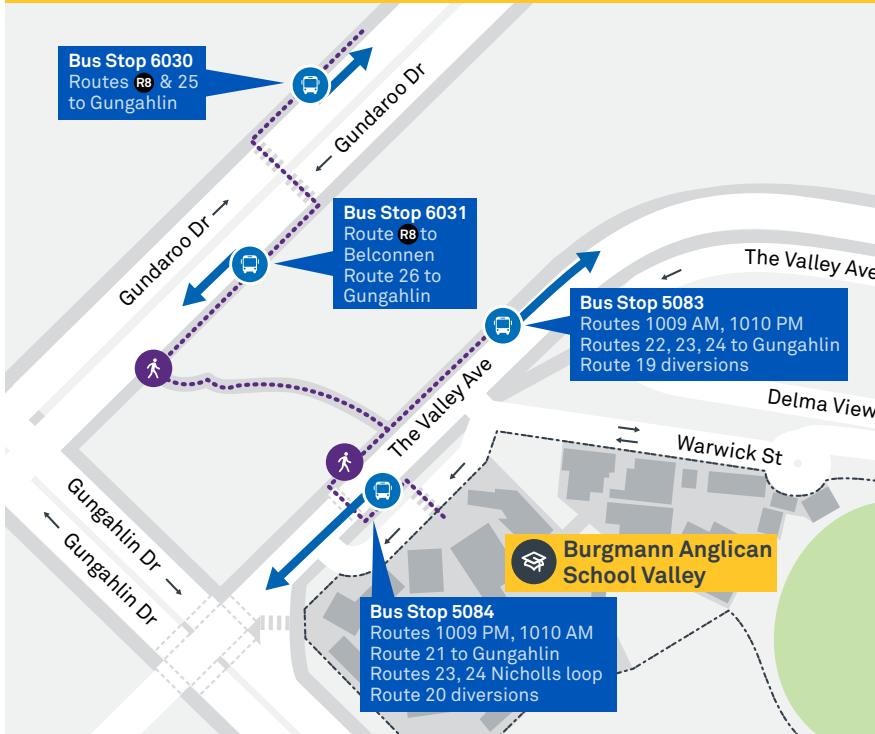

BURGMANN ANGLICAN SCHOOL VALLEY CAMPUS

Plan your trip with the TC Journey planner! Visit transport.act.gov.au for details

Local area map

School start

🕒 8:30 am

School finish

🕒 3:15 pm

Bus stop location

19

Regular route number

1009

School route number

RAPID route number

Walking route

Local area map provides indicative walking paths only. This map is designed to represent local public transport options in the area and is not to scale

Route	AM	PM	Suburbs/Areas Served	Other information
R8	✓	✓	Belconnen Bus Stations, Gungahlin Place	
19	✓	✓	Gungahlin Place, Forde, Bonner, Amaroo	Diverts via school
20	✓	✓	Gungahlin Place, Amaroo, Bonner, Forde	Diverts via school
21	✓	✓	Gungahlin Place, Gungahlin, Palmerston, Franklin, Harrison, Throsby	
22	✓	✓	Gungahlin Place, Throsby, Harrison, Franklin, Palmerston, Gungahlin	
23	✓	✓	Gungahlin Place, Nicholls, Gold Creek, Crace, Palmerston, Gungahlin	
24	✓	✓	Gungahlin Place, Palmerston, Crace, Gold Creek, Nicholls, Gungahlin	
25	✓	✓	Gungahlin Place, Amaroo, Moncrieff, Taylor, Casey	
26	✓	✓	Gungahlin Place, Casey, Taylor, Moncrieff, Amaroo	
1009	✓	✓	Ngunnawal, Moncrieff, Amaroo, Bonner	
1010	✓	✓	Gungahlin Place Bus Station, Amaroo, Bonner, Forde	2 PM services

CANBERRA IS BETTER CONNECTED

transport.act.gov.au

ACT Government

Transport Canberra

TAYLOR LOOP

via Moncrieff and Casey

ROUTE MAP

- Bus route
- Bus station
- Mode interchange
- Educational institution
- Hospital
- Bicycle lockers
- Park and Ride
- RAPID** route
- Bus terminus
- 25** Route number
- Shopping centre
- Bicycle rails
- Bicycle cage