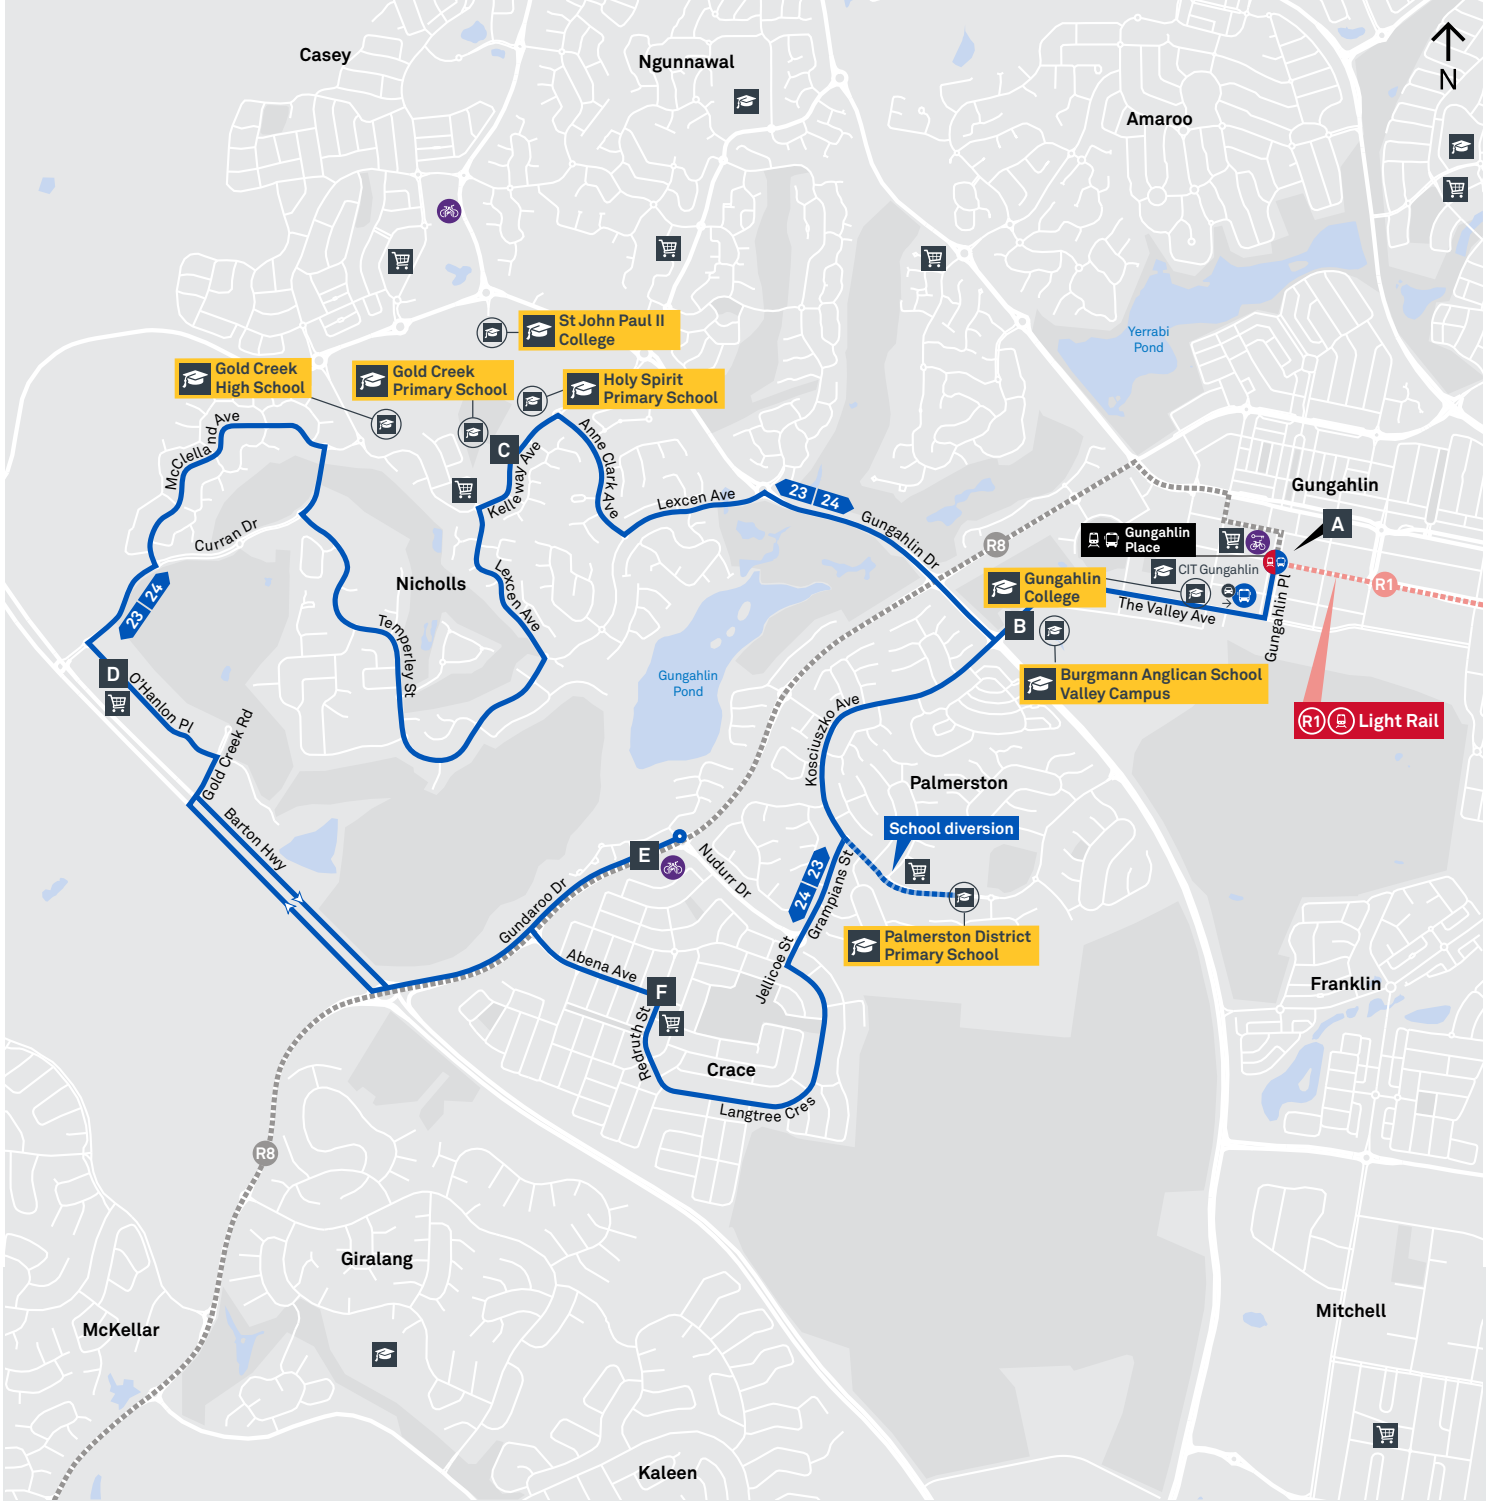

Route	AM	PM	Suburbs/Areas Served	Other information
R8	✓	✓	Belconnen Bus Stations, Gungahlin Place	
19	✓	✓	Gungahlin Place, Forde, Bonner, Amaroo	Diverts via school
20	✓	✓	Gungahlin Place, Amaroo, Bonner, Forde	Diverts via school
21	✓	✓	Gungahlin Place, Gungahlin, Palmerston, Franklin, Harrison, Throsby	
22	✓	✓	Gungahlin Place, Throsby, Harrison, Franklin, Palmerston, Gungahlin	
23	✓	✓	Gungahlin Place, Nicholls, Gold Creek, Crace, Palmerston, Gungahlin	
24	✓	✓	Gungahlin Place, Palmerston, Crace, Gold Creek, Nicholls, Gungahlin	
25	✓	✓	Gungahlin Place, Amaroo, Moncrieff, Taylor, Casey	
26	✓	✓	Gungahlin Place, Casey, Taylor, Moncrieff, Amaroo	
1009	✓	✓	Ngunnawal, Moncrieff, Amaroo, Bonner	
1010	✓	✓	Gungahlin Place Bus Station, Amaroo, Bonner, Forde	2 PM services

CANBERRA
IS BETTER
CONNECTED

transport.act.gov.au

ACT
Government

Transport
Canberra

NICHOLLS LOOP

via Crace and Palmerston

23

24

ROUTE MAP

- Bus route
- Bus station
- Mode interchange
- Educational institution
- Hospital
- Bicycle lockers
- Bicycle rails
- Bicycle cage
- Park and Ride
- RAPID route
- Bus terminus
- Route number
- Shopping centre
- Bicycle

CANBERRA IS BETTER CONNECTED

transport.act.gov.au

ACT Government

Transport Canberra

TAYLOR LOOP

via Moncrieff and Casey

ROUTE MAP

- Bus route
- Bus station
- Mode interchange
- Educational institution
- Hospital
- Bicycle lockers
- Park and Ride
- RAPID** route
- Bus terminus
- 25** Route number
- Shopping centre
- Bicycle rails
- Bicycle cage