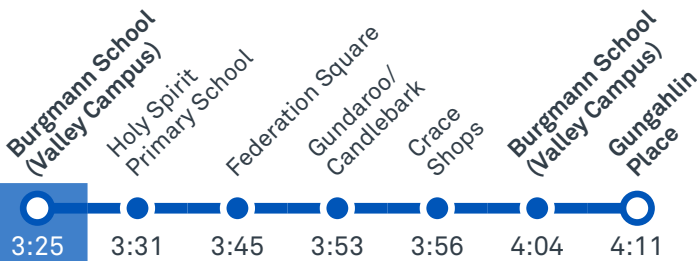

23 To Gungahlin