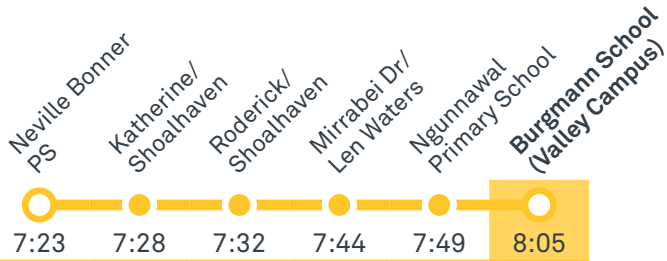

7:44 7:47 7:57 8:11 8:18 8:23

24 From Gungahlin

Gungahlin Place
Burgmann School
(Valley Campus)

8:16 8:19

25 From Gungahlin

Gungahlin Place
Amaroo
Shops
Mirrabell/
Yamma
Grenfell/
Morath
Casey
Market Town
Gundaroo/
Nari

7:31 7:40 7:45 7:52 8:02 8:11
7:55 8:04 8:09 8:16 8:26 8:35

CANBERRA
IS BETTER
CONNECTED

transport.act.gov.au

TTC Transport
Canberra

TG19027

BURGMANN ANGLICAN SCHOOL VALLEY CAMPUS

Plan your trip with the TC Journey planner! Visit transport.act.gov.au for details

Morning school services

1009 From Bonner

1010 From Amaroo

Morning *RAPID* services

Other times available. Visit transport.act.gov.au

R8 From Belconnen

CANBERRA
IS BETTER
CONNECTED

transport.act.gov.au