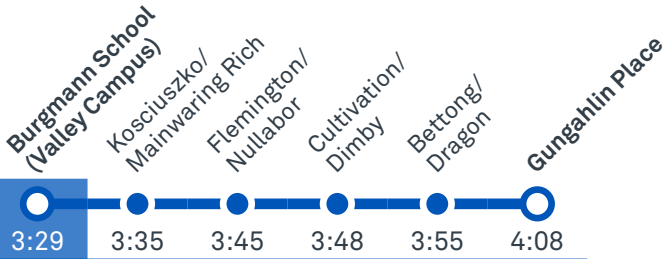

BURGMANN ANGLICAN SCHOOL VALLEY CAMPUS

Plan your trip with the TC Journey planner! Visit transport.act.gov.au for details

Afternoon regular services

Other times available. Visit transport.act.gov.au

21 To Gungahlin