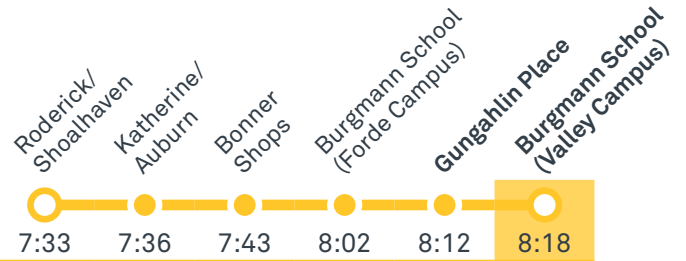

7:44 7:47 7:57 8:11 8:18 8:23

24 From Gungahlin

Gungahlin Place
Burgmann School
(Valley Campus)

8:16 8:19

25 From Gungahlin

Gungahlin Place
Amaroo
Shops
Mirrabell/
Yamma
Grenfell/
Morath
Casey
Market Town
Gundaroo/
Nari

7:31 7:40 7:45 7:52 8:02 8:11
7:55 8:04 8:09 8:16 8:26 8:35

CANBERRA
IS BETTER
CONNECTED

transport.act.gov.au

TTC Transport
Canberra

TG19027

BURGMANN ANGLICAN SCHOOL VALLEY CAMPUS

Plan your trip with the TC Journey planner! Visit transport.act.gov.au for details

Morning school services

1009 From Bonner

1010 From Amaroo

Morning *RAPID* services

Other times available. Visit transport.act.gov.au

R8 From Belconnen

CANBERRA
IS BETTER
CONNECTED

transport.act.gov.au