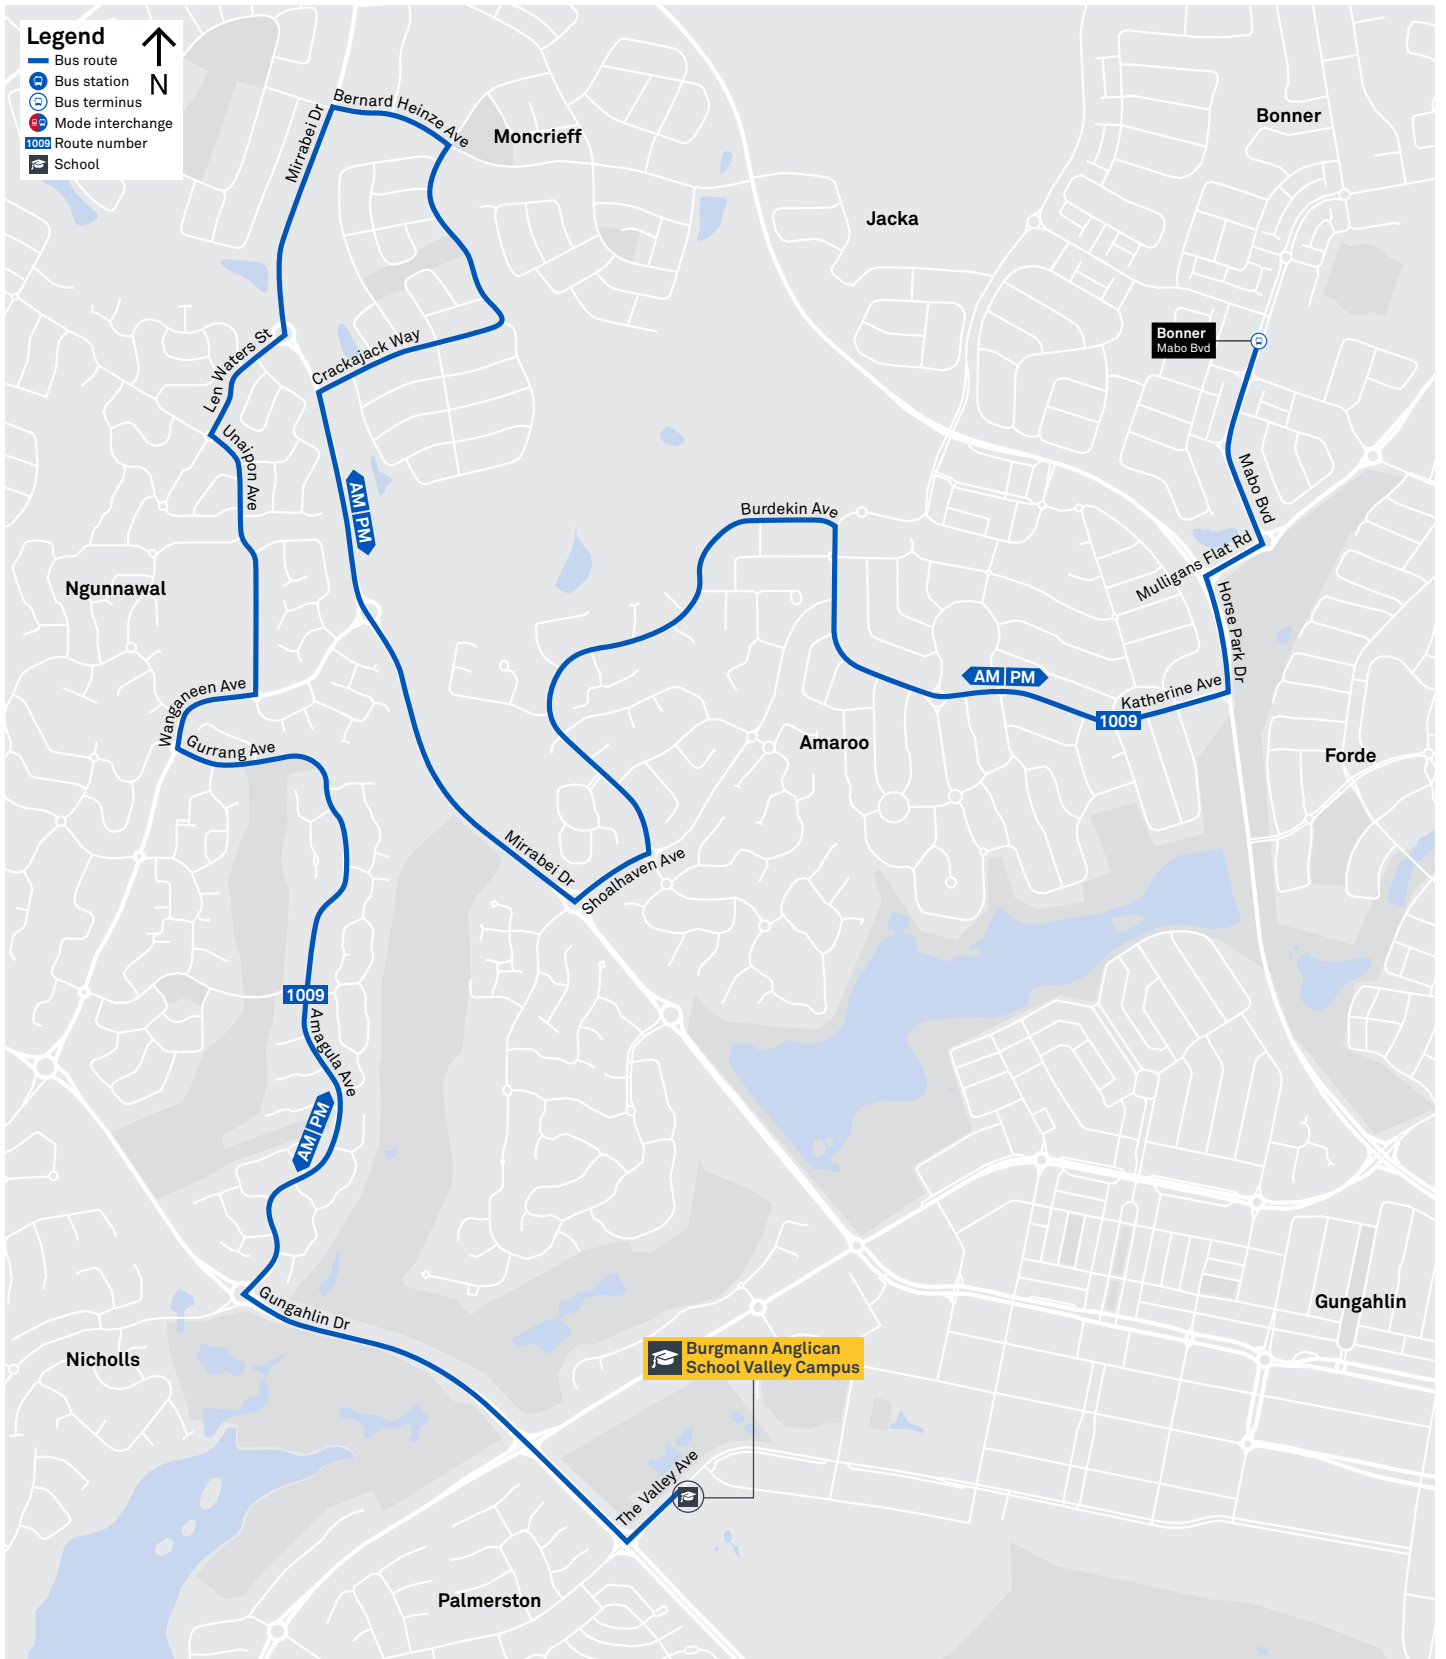

SCHOOL ROUTE 1009 (AM & PM)

CANBERRA
IS BETTER
CONNECTED

transport.act.gov.au

TTC Transport
Canberra