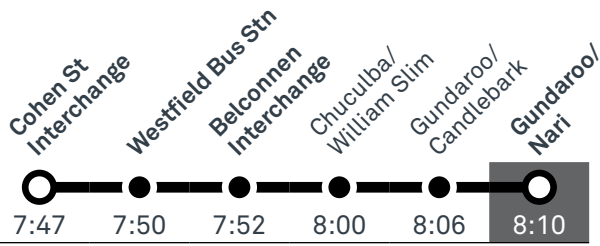

7:31 7:40 7:45 7:52 8:02 8:11
7:55 8:04 8:09 8:16 8:26 8:35

CANBERRA
IS BETTER
CONNECTED

transport.act.gov.au

TTC Transport
Canberra

TG19027

BURGMANN ANGLICAN SCHOOL VALLEY CAMPUS

Plan your trip with the TC Journey planner! Visit transport.act.gov.au for details

Morning school services

1009 From Bonner

1010 From Amaroo

Morning *RAPID* services

Other times available. Visit transport.act.gov.au

R8 From Belconnen

CANBERRA
IS BETTER
CONNECTED

transport.act.gov.au

TTC Transport
Canberra

TG19027

BURGMANN ANGLICAN SCHOOL VALLEY CAMPUS

Plan your trip with the TC Journey planner! Visit transport.act.gov.au for details

Afternoon regular services

Other times available. Visit transport.act.gov.au