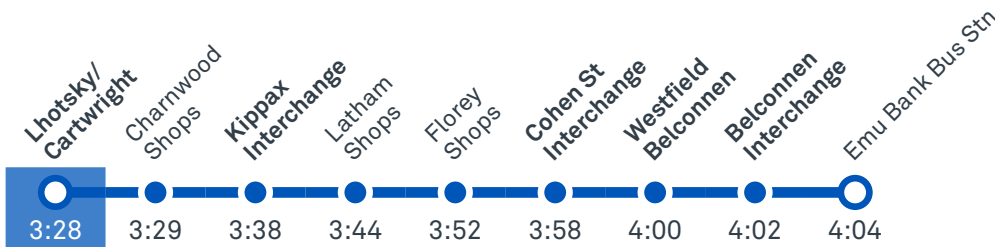

Other times available. Visit transport.act.gov.au

40 From Belconnen

40 From Fraser

CANBERRA
IS BETTER
CONNECTED

transport.act.gov.au

TTC Transport
Canberra

TG19027

BRINDABELLA CHRISTIAN COLLEGE CHARNWOOD

Plan your trip with the TC Journey planner! Visit transport.act.gov.au for details

Afternoon regular services

Other times available. Visit transport.act.gov.au

40 To Fraser

40 To Belconnen

CANBERRA IS BETTER CONNECTED

transport.act.gov.au

TTC Transport Canberra

TG19027

FRASER TO BELCONNEN

via Kippax and Florey

ROUTE MAP

- Bus route
- Bus station
- Mode interchange
- Educational institution
- Hospital
- Bicycle lockers
- R2 RAPID route
- Bus terminus
- 40 Route number
- Shopping centre
- Bicycle rails
- Bicycle cage
- Park and Ride