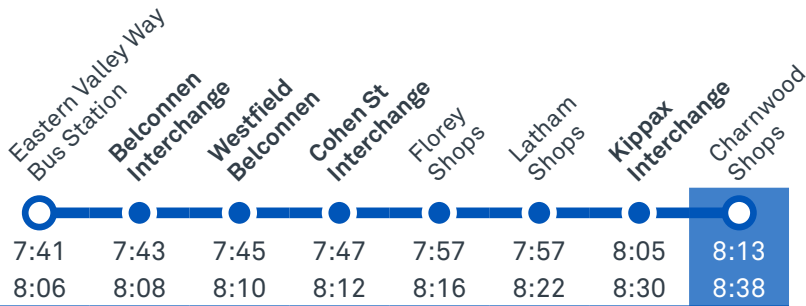

| Route | AM | PM | Suburbs/Areas Served | Other information |
|-------|----|----|--|-------------------|
| 40 | ✓ | ✓ | Fraser, Charnwood, Macgregor, Holt, Kippax, Latham, Florey, Belconnen Bus Stations | |

TG19027

CANBERRA
IS BETTER
CONNECTED

transport.act.gov.au

TTC Transport
Canberra

BRINDABELLA CHRISTIAN COLLEGE CHARNWOOD

Plan your trip with the TC Journey planner! Visit transport.act.gov.au for details

Morning regular services

Other times available. Visit transport.act.gov.au

40 From Belconnen

40 From Fraser

CANBERRA
IS BETTER
CONNECTED

transport.act.gov.au

TTC Transport
Canberra

TG19027

BRINDABELLA CHRISTIAN COLLEGE CHARNWOOD

transport.act.gov.au

TTC Transport Canberra

TG19027

FRASER TO BELCONNEN

via Kippax and Florey

ROUTE MAP

- Bus route
- Bus station
- Mode interchange
- Educational institution
- Hospital
- Bicycle lockers
- R2 RAPID route
- Bus terminus
- 40 Route number
- Shopping centre
- Bicycle rails
- Bicycle cage
- Park and Ride