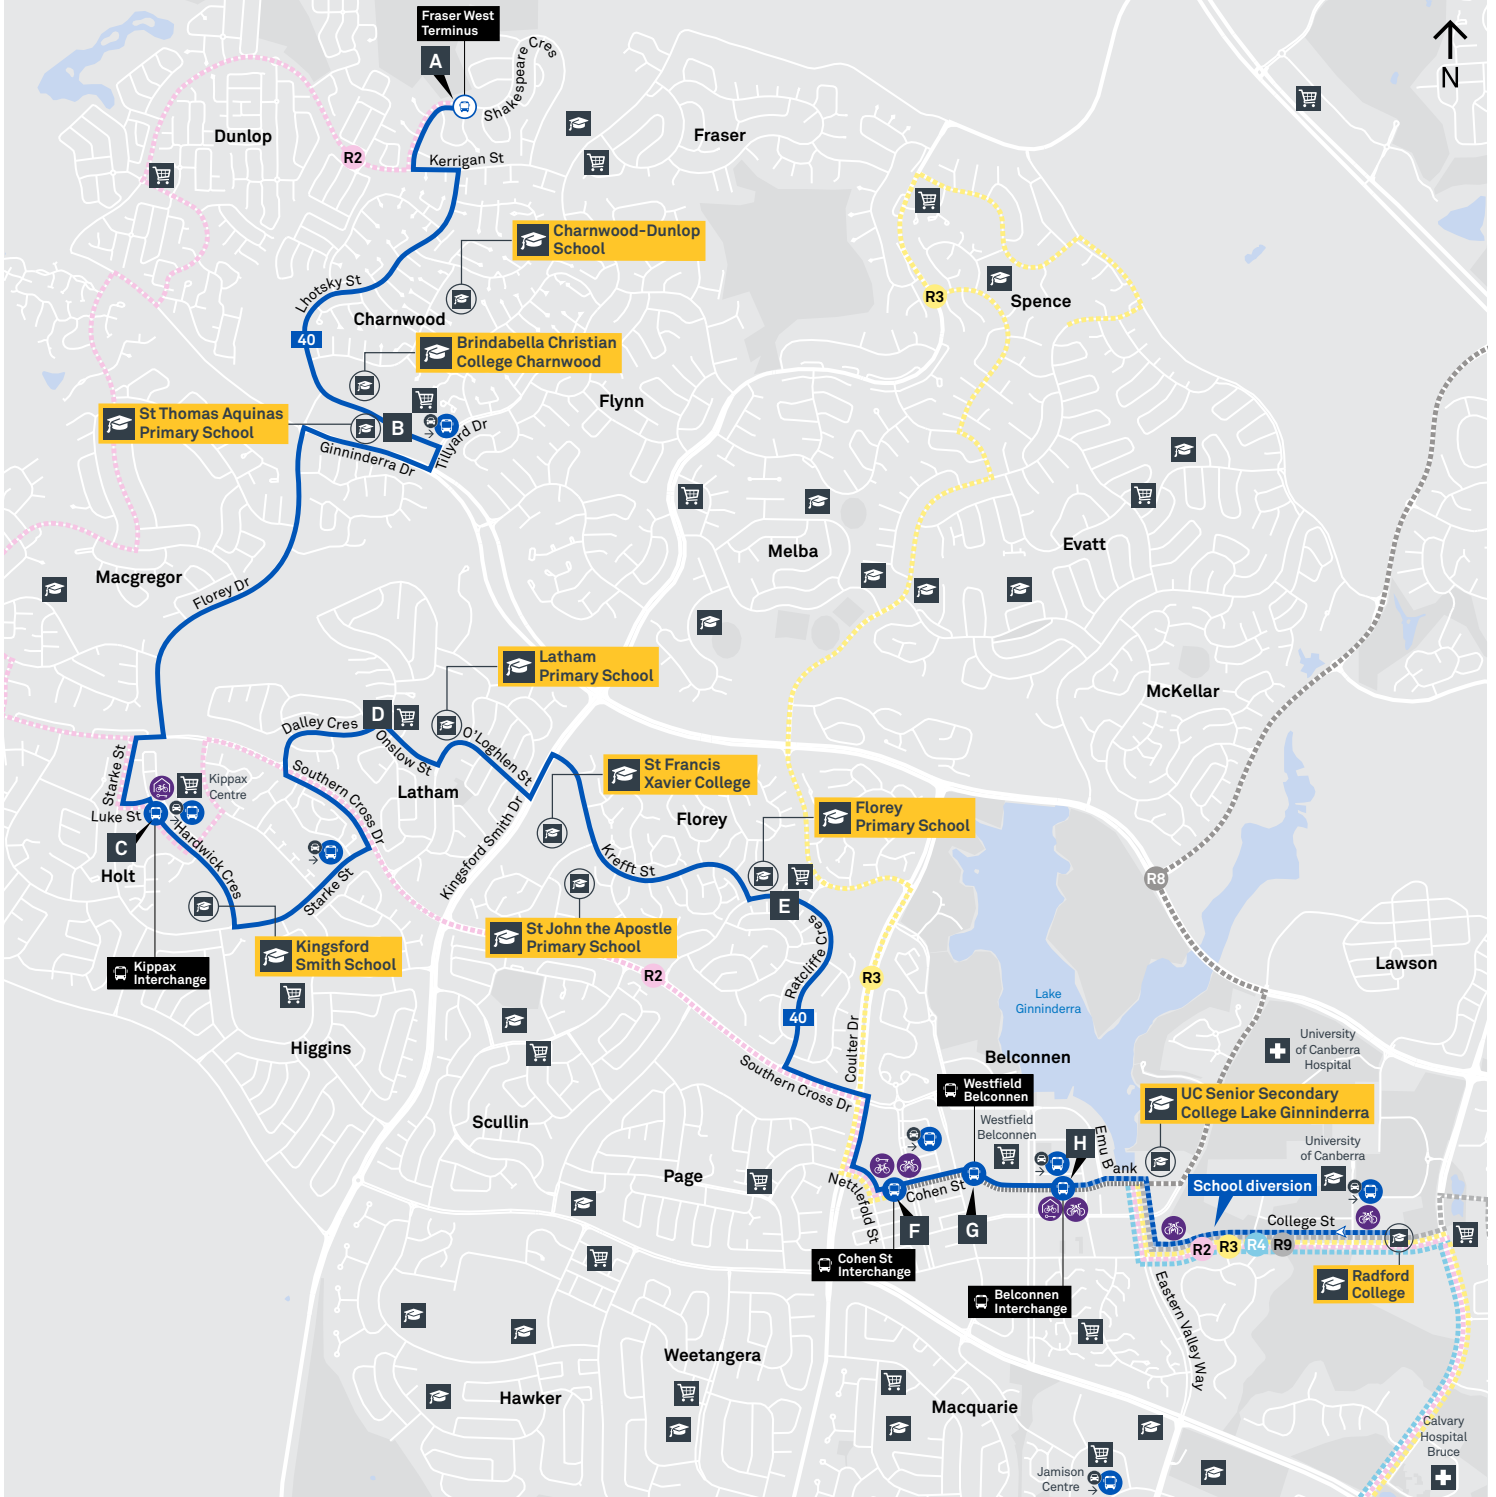

| Route | AM | PM | Suburbs/Areas Served | Other information |
|-------|----|----|--|-------------------|
| 40 | ✓ | ✓ | Fraser, Charnwood, Macgregor, Holt, Kippax, Latham, Florey, Belconnen Bus Stations | |

Other times available. Visit transport.act.gov.au

40 From Belconnen

40 From Fraser

CANBERRA
IS BETTER
CONNECTED

transport.act.gov.au

TTC Transport
Canberra

TG19027

BRINDABELLA CHRISTIAN COLLEGE CHARNWOOD

Plan your trip with the TC Journey planner! Visit transport.act.gov.au for details

Afternoon regular services

Other times available. Visit transport.act.gov.au

40 To Fraser

40 To Belconnen

CANBERRA IS BETTER CONNECTED

transport.act.gov.au

TTC Transport Canberra

TG19027

FRASER TO BELCONNEN

via Kippax and Florey

ROUTE MAP

- Bus route
- Bus station
- Mode interchange
- Educational institution
- Hospital
- Bicycle lockers
- R2 RAPID route
- Bus terminus
- 40 Route number
- Shopping centre
- Bicycle rails
- Bicycle cage
- Park and Ride