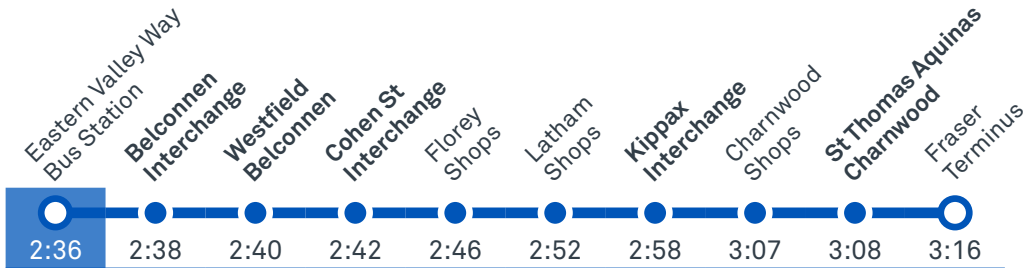

TG19027

CANBERRA
IS BETTER
CONNECTED

transport.act.gov.au

TTC Transport
Canberra

BRINDABELLA CHRISTIAN COLLEGE CHARNWOOD

Plan your trip with the TC Journey planner! Visit transport.act.gov.au for details

Morning regular services

Other times available. Visit transport.act.gov.au

40 From Belconnen

40 From Fraser

CANBERRA
IS BETTER
CONNECTED

transport.act.gov.au

TTC Transport
Canberra

TG19027

BRINDABELLA CHRISTIAN COLLEGE CHARNWOOD

Plan your trip with the TC Journey planner! Visit transport.act.gov.au for details

Afternoon regular services

Other times available. Visit transport.act.gov.au

40 To Fraser

40 To Belconnen

CANBERRA IS BETTER CONNECTED

transport.act.gov.au

TTC Transport Canberra

TG19027

FRASER TO BELCONNEN

via Kippax and Florey

ROUTE MAP

- Bus route
- Bus station
- Mode interchange
- Educational institution
- Hospital
- Bicycle lockers
- R2 RAPID route
- Bus terminus
- 40 Route number
- Shopping centre
- Bicycle rails
- Bicycle cage
- Park and Ride