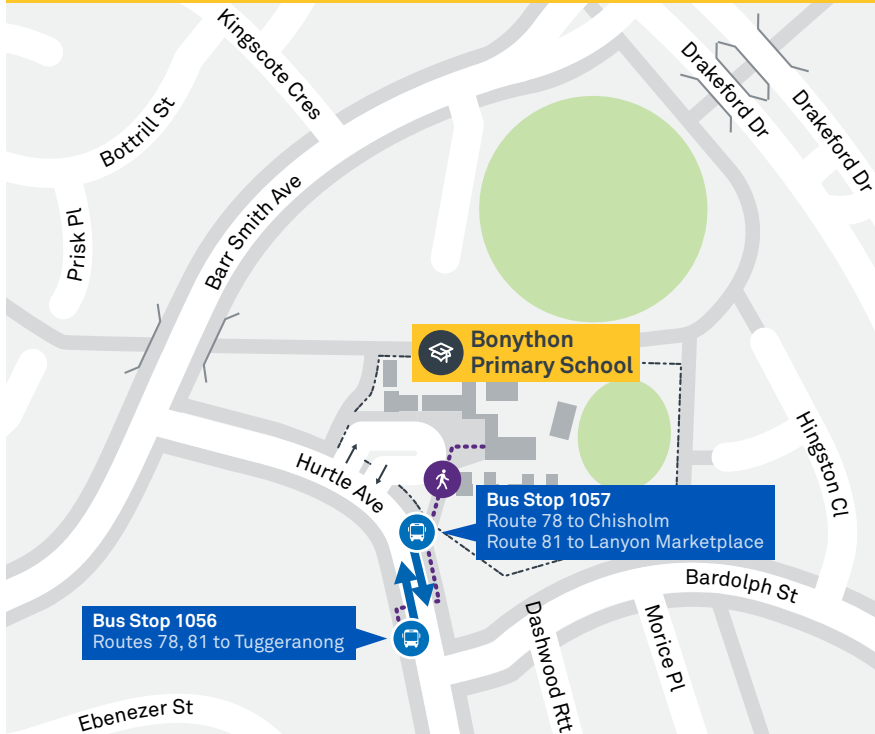

BONYTHON PRIMARY SCHOOL

Plan your trip with the TC Journey planner! Visit transport.act.gov.au for details

Local area map

School start

🕒 9:00 am

School finish

🕒 3:00 pm

Bus stop location

78

Regular route number

Walking route

Local area map provides indicative walking paths only. This map is designed to represent local public transport options in the area and is not to scale

Summary of bus services

Route	AM	PM	Suburbs/Areas Served	Other information
78	✓	✓	Tuggeranong Bus Station, Greenway, Bonython, Isabella Plains, Richardson, Chisholm	
81	✓	✓	Tuggeranong Bus Station, Greenway, Bonython, Gordon, Banks, Conder, Lanyon Marketplace	

CANBERRA
IS BETTER
CONNECTED

transport.act.gov.au

TTC Transport
Canberra

TG19027