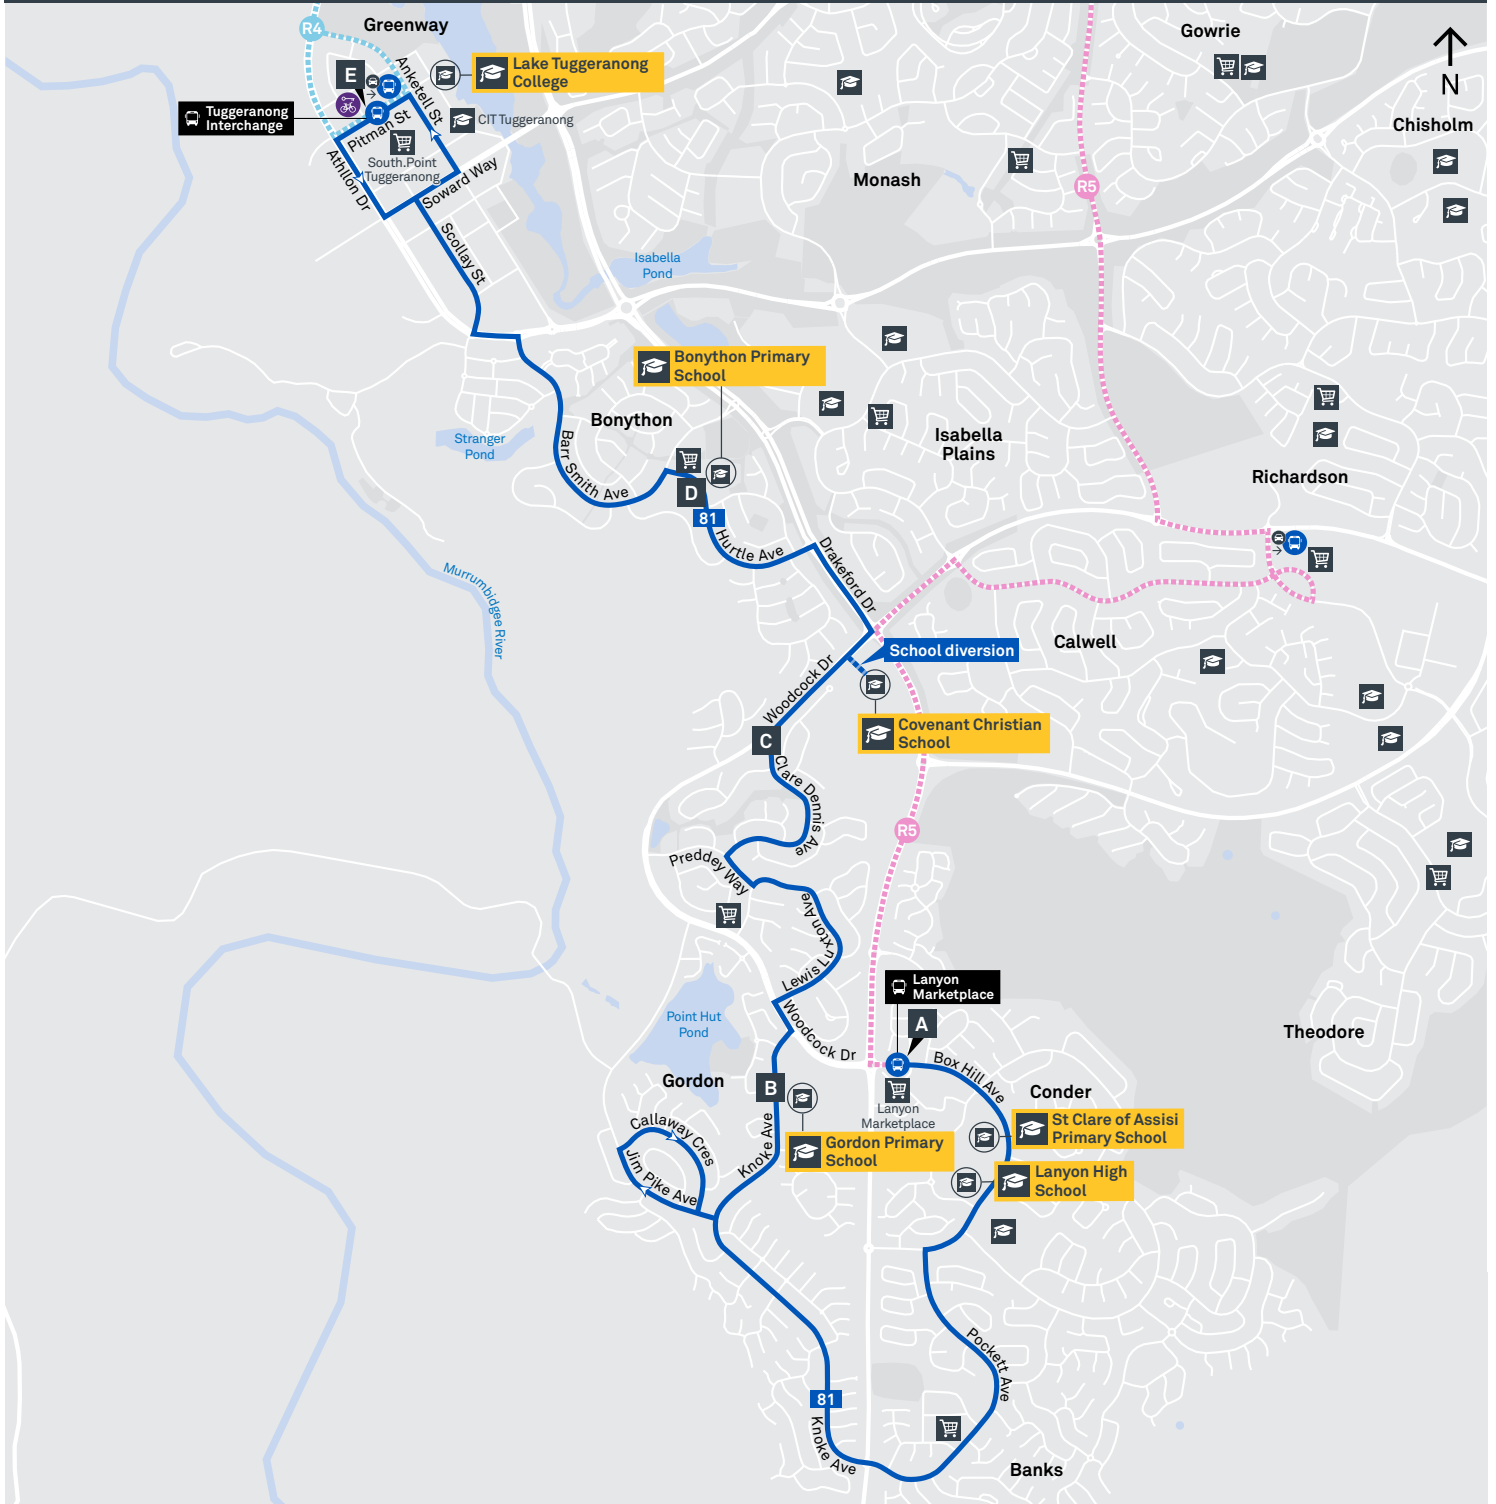

Route	AM	PM	Suburbs/Areas Served	Other information
78	✓	✓	Tuggeranong Bus Station, Greenway, Bonython, Isabella Plains, Richardson, Chisholm	
81	✓	✓	Tuggeranong Bus Station, Greenway, Bonython, Gordon, Banks, Conder, Lanyon Marketplace	

Other times available. Visit transport.act.gov.au

78 To Chisholm

78 To Tuggeranong

81 To Tuggeranong

81 To Lanyon Market Place

CANBERRA IS BETTER CONNECTED

transport.act.gov.au

TTC Transport Canberra

TG19027

TUGGERANONG TO CHISHOLM via Bonython and Isabella Plains

78

ROUTE MAP

- Bus route
- Bus station
- Mode interchange
- Educational institution
- Hospital
- Bicycle lockers
- Bicycle rails
- Bicycle cage
- Bus terminus
- 78 Route number
- Shopping centre
- Bicycle
- Park and Ride

CANBERRA
IS BETTER
CONNECTED

transport.act.gov.au

ACT
Government

Transport
Canberra

LANYON TO TUGGERANONG via Gordon and Bonython

ROUTE MAP

- Bus route
- Bus station
- Mode interchange
- Educational institution
- Hospital
- Bicycle lockers
- Bicycle rails
- Bicycle cage
- RAPID route
- Bus terminus
- Route number
- Shopping centre
- Park and Ride