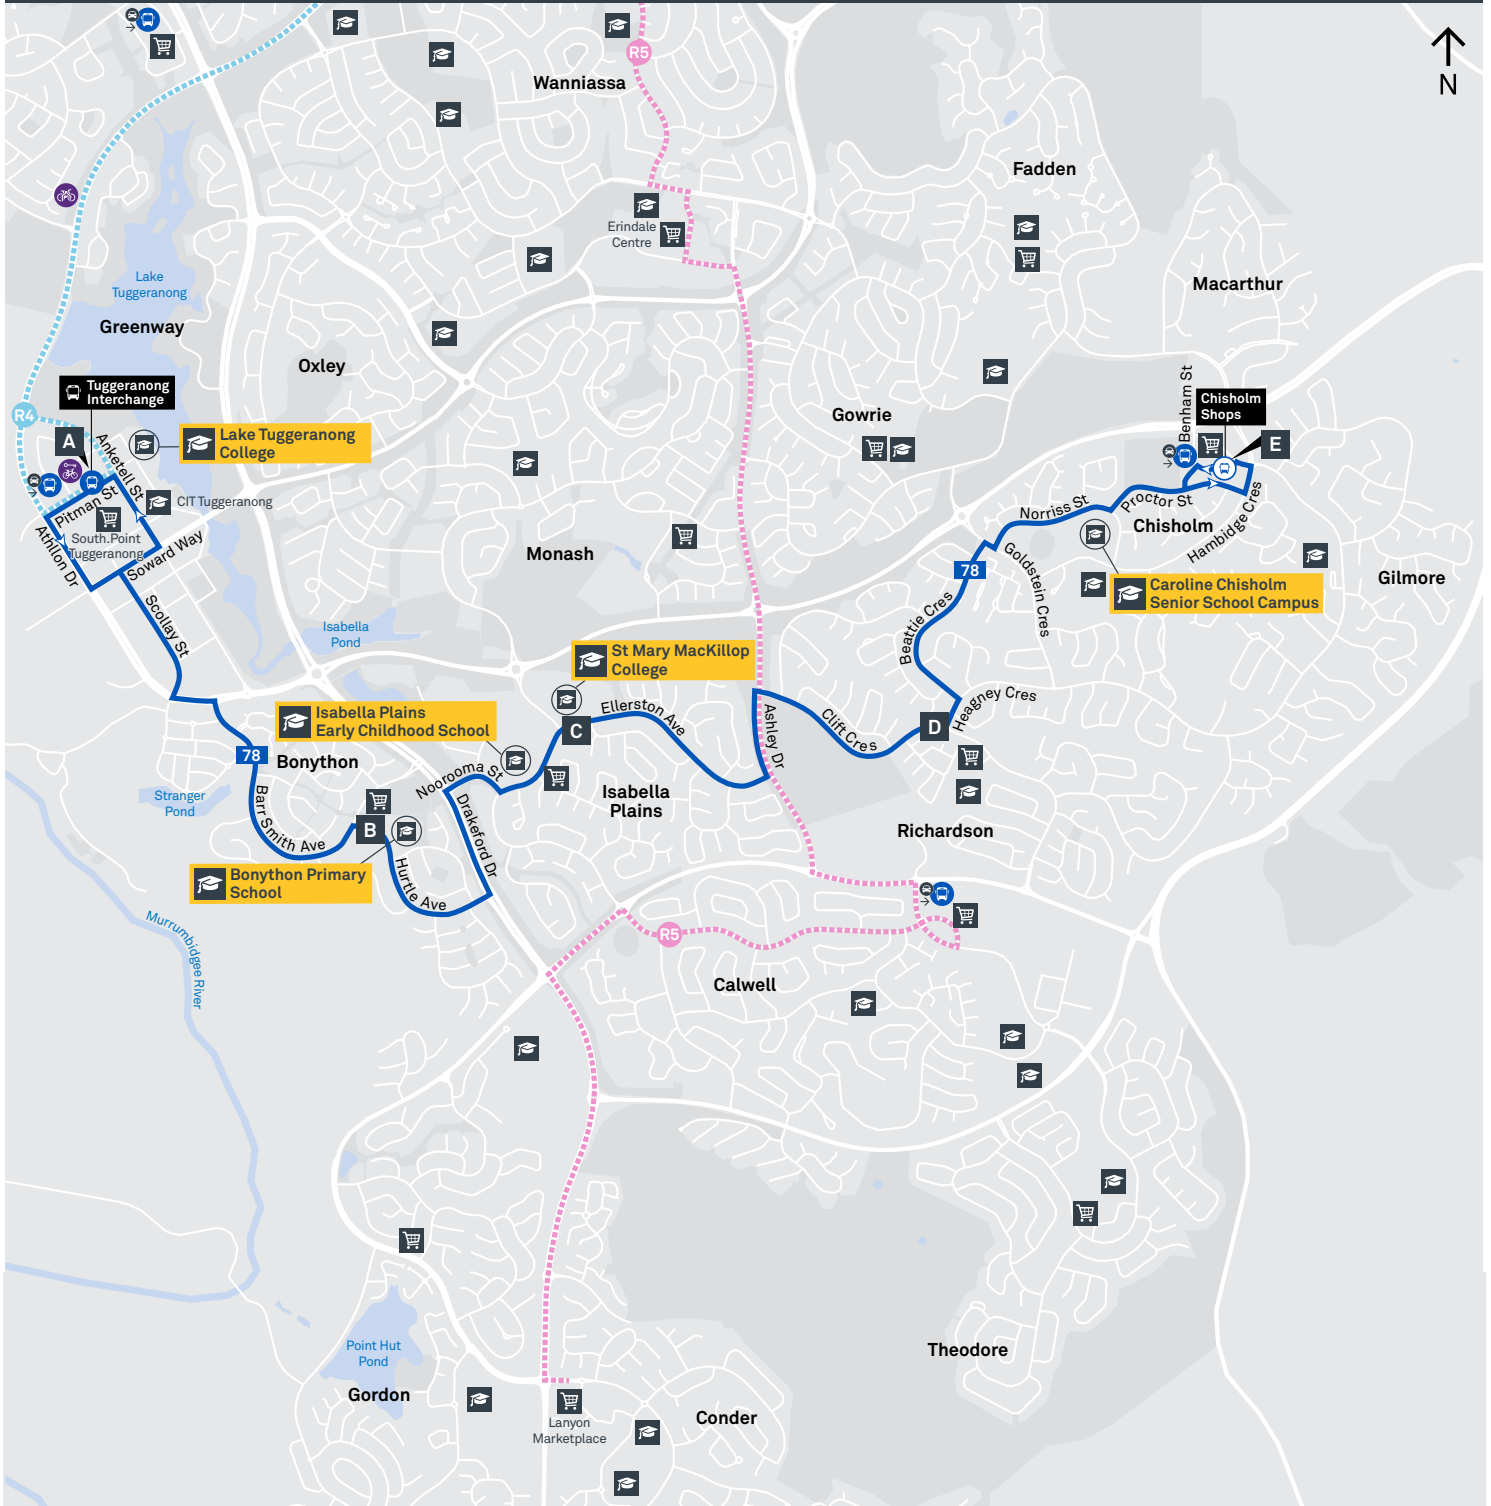

Route	AM	PM	Suburbs/Areas Served	Other information
78	✓	✓	Tuggeranong Bus Station, Greenway, Bonython, Isabella Plains, Richardson, Chisholm	
81	✓	✓	Tuggeranong Bus Station, Greenway, Bonython, Gordon, Banks, Conder, Lanyon Marketplace	

Other times available. Visit transport.act.gov.au

78 To Chisholm

78 To Tuggeranong

81 To Tuggeranong

81 To Lanyon Market Place

CANBERRA IS BETTER CONNECTED

transport.act.gov.au

TTC Transport Canberra

TG19027

TUGGERANONG TO CHISHOLM via Bonython and Isabella Plains

78

ROUTE MAP

- Bus route
- Bus station
- Mode interchange
- Educational institution
- Hospital
- Bicycle lockers
- Bicycle rails
- Bicycle cage
- Bus terminus
- 78 Route number
- Shopping centre
- Bicycle
- Park and Ride

CANBERRA
IS BETTER
CONNECTED

transport.act.gov.au

ACT
Government

Transport
Canberra

LANYON TO TUGGERANONG via Gordon and Bonython

ROUTE MAP

- Bus route
- Bus station
- Mode interchange
- Educational institution
- Hospital
- Bicycle lockers
- Bicycle rails
- Bicycle cage
- RAPID route
- Bus terminus
- Route number
- Shopping centre
- Park and Ride