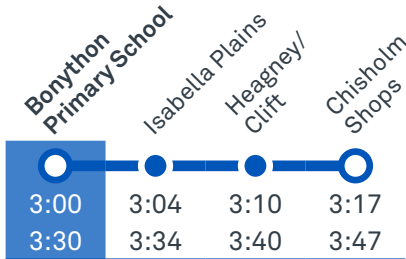

BONYTHON PRIMARY SCHOOL

Plan your trip with the TC Journey planner! Visit transport.act.gov.au for details

Afternoon regular services

Other times available. Visit transport.act.gov.au

78 To Chisholm