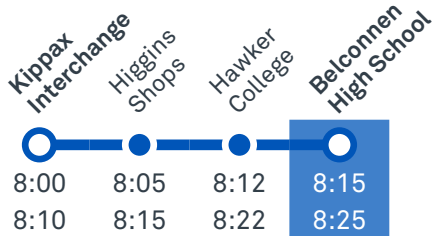

Summary of bus services

Route	AM	PM	Suburbs/Areas Served	Other information
45	✓	✓	Kippax, Holt, Higgins, Hawker, Weetangera, Belconnen Bus Stations	
1050	✓	✓	Belconnen Bus Stations Express	2 AM Trips and 2 PM Trips
1051	✓	✓	Florey, Latham, Higgins, Scullin	

TG19027

CANBERRA
IS BETTER
CONNECTED

transport.act.gov.au

TTC Transport
Canberra

BELCONNEN HIGH SCHOOL

Plan your trip with the TC Journey planner! Visit transport.act.gov.au for details

Morning regular services

Other times available. Visit transport.act.gov.au

45 From Kippax

45 From Belconnen

Morning school services

1050 From Belconnen

1051 From Florey

CANBERRA IS BETTER CONNECTED

transport.act.gov.au