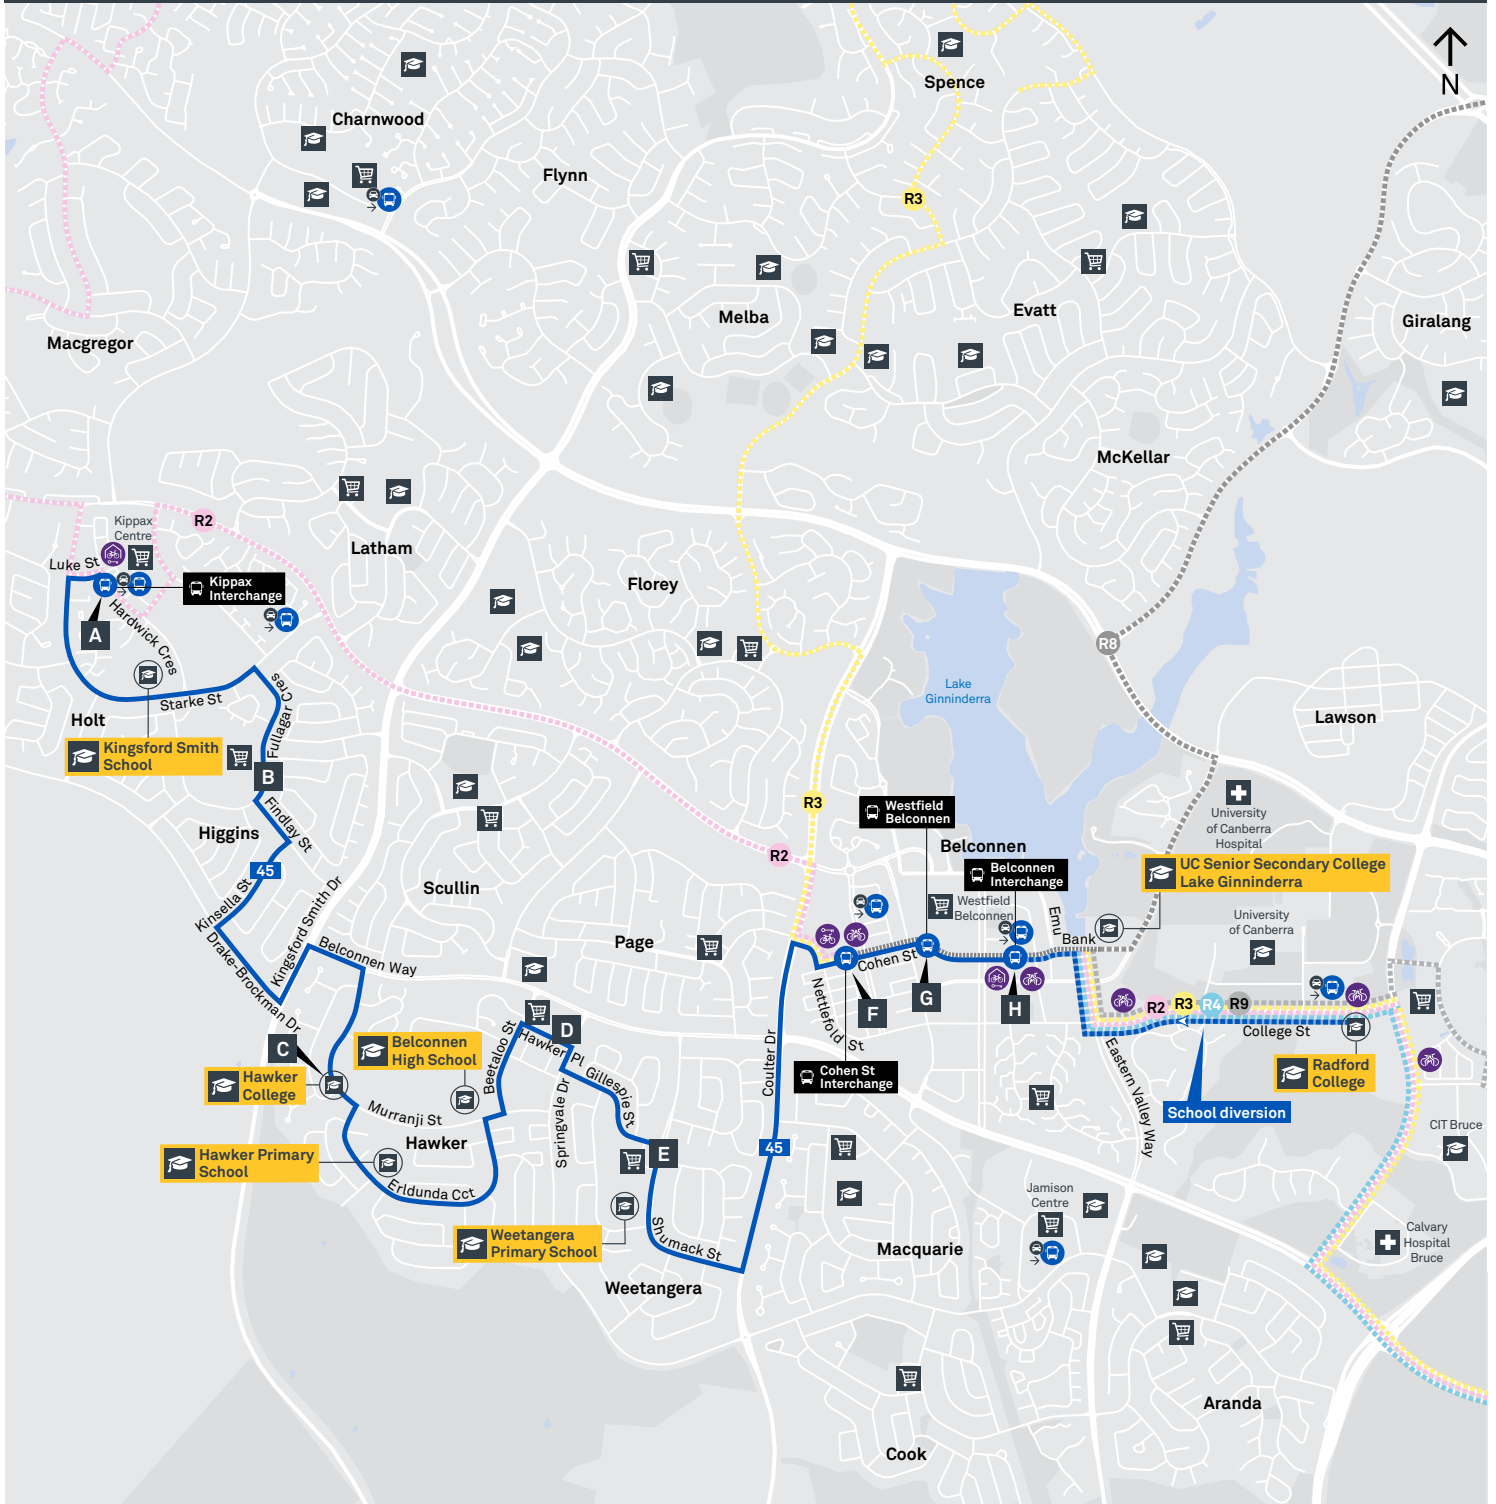

Summary of bus services

Route	AM	PM	Suburbs/Areas Served	Other information
45	✓	✓	Kippax, Holt, Higgins, Hawker, Weetangera, Belconnen Bus Stations	
1050	✓	✓	Belconnen Bus Stations Express	2 AM Trips and 2 PM Trips
1051	✓	✓	Florey, Latham, Higgins, Scullin	

Other times available. Visit transport.act.gov.au

45 From Kippax

45 From Belconnen

Morning school services

1050 From Belconnen

1051 From Florey

CANBERRA IS BETTER CONNECTED

transport.act.gov.au

45 To Belconnen

45 To Kippax

Afternoon school services

1050 To Belconnen

1051 To Florey

CANBERRA IS BETTER CONNECTED

transport.act.gov.au

TTC Transport Canberra

TG19027

KIPPAX TO BELCONNEN

via Higgins and Hawker

ROUTE MAP

- Bus route
- Bus station
- Mode interchange
- Educational institution
- Hospital
- Bicycle lockers
- R2 RAPID route
- Bus terminus
- 45 Route number
- Shopping centre
- Bicycle rails
- Bicycle cage
- Park and Ride