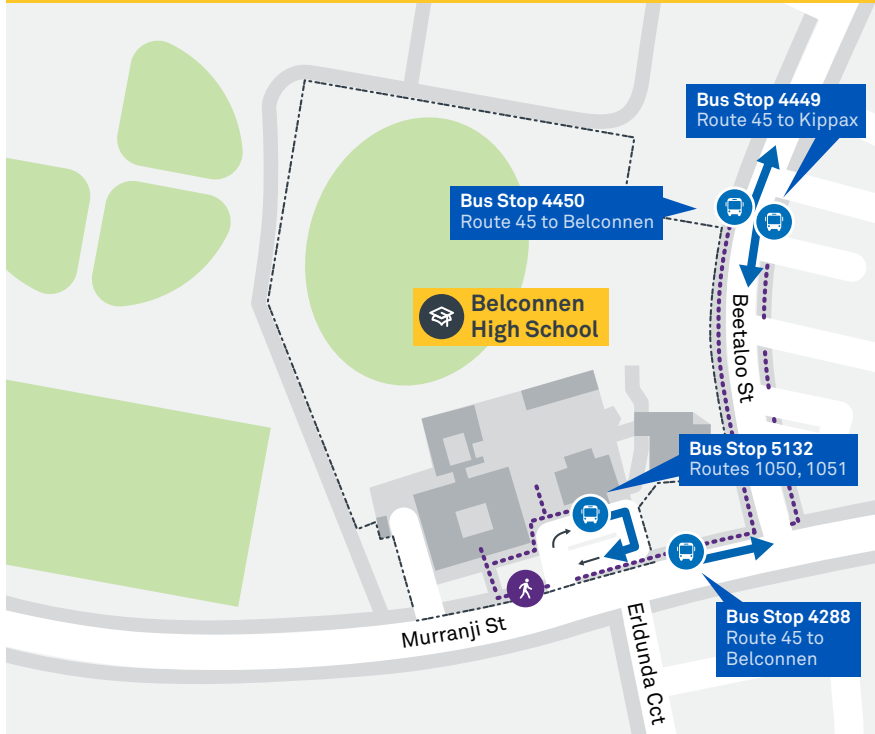

BELCONNEN HIGH SCHOOL

Plan your trip with the TC Journey planner! Visit transport.act.gov.au for details

Local area map

School start

🕒 8:40 am

School finish

🕒 2:50 pm

Bus stop location

45

Regular route number

1050

School route number

Walking route

Local area map provides indicative walking paths only. This map is designed to represent local public transport options in the area and is not to scale

Summary of bus services

Route	AM	PM	Suburbs/Areas Served	Other information
45	✓	✓	Kippax, Holt, Higgins, Hawker, Weetangera, Belconnen Bus Stations	
1050	✓	✓	Belconnen Bus Stations Express	2 AM Trips and 2 PM Trips
1051	✓	✓	Florey, Latham, Higgins, Scullin	

TG19027

KIPPAX TO BELCONNEN

via Higgins and Hawker

ROUTE MAP

- Bus route
- Bus station
- Mode interchange
- Educational institution
- Hospital
- Bicycle lockers
- R2 RAPID route
- Bus terminus
- 45 Route number
- Shopping centre
- Bicycle rails
- Bicycle cage
- Park and Ride