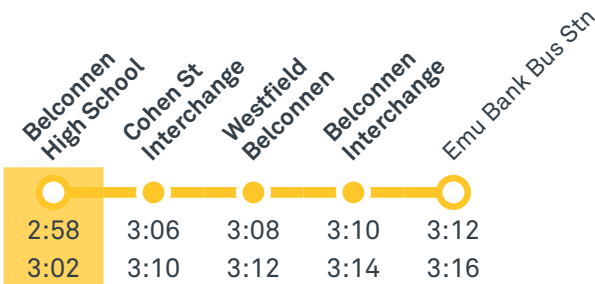

TTC Transport Canberra

TG19027

BELCONNEN HIGH SCHOOL

Plan your trip with the TC Journey planner! Visit transport.act.gov.au for details

Afternoon regular services

Other times available. Visit transport.act.gov.au

45 To Belconnen

45 To Kippax

Afternoon school services

1050 To Belconnen

1051 To Florey

CANBERRA IS BETTER CONNECTED

transport.act.gov.au

TTC Transport Canberra

TG19027

KIPPAX TO BELCONNEN

via Higgins and Hawker

ROUTE MAP

- Bus route
- Bus station
- Mode interchange
- Educational institution
- Hospital
- Bicycle lockers
- R2 RAPID route
- Bus terminus
- 45 Route number
- Shopping centre
- Bicycle rails
- Bicycle cage
- Park and Ride