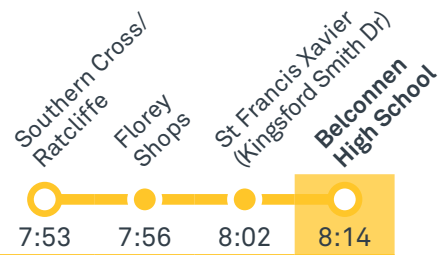

TG19027

CANBERRA
IS BETTER
CONNECTED

transport.act.gov.au

TTC Transport
Canberra

BELCONNEN HIGH SCHOOL

Plan your trip with the TC Journey planner! Visit transport.act.gov.au for details

Morning regular services

Other times available. Visit transport.act.gov.au

45 From Kippax

45 From Belconnen

Morning school services

1050 From Belconnen

1051 From Florey

CANBERRA IS BETTER CONNECTED

transport.act.gov.au

TTC Transport Canberra

TG19027

BELCONNEN HIGH SCHOOL

Plan your trip with the TC Journey planner! Visit transport.act.gov.au for details

Afternoon regular services

Other times available. Visit transport.act.gov.au