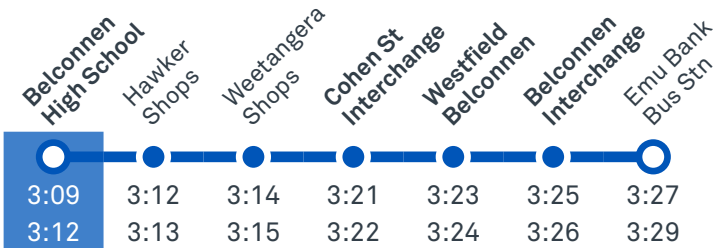

TTC Transport Canberra

TG19027

BELCONNEN HIGH SCHOOL

Plan your trip with the TC Journey planner! Visit transport.act.gov.au for details

Afternoon regular services

Other times available. Visit transport.act.gov.au

45 To Belconnen

45 To Kippax

Afternoon school services

1050 To Belconnen

1051 To Florey

CANBERRA IS BETTER CONNECTED

transport.act.gov.au

TTC Transport Canberra