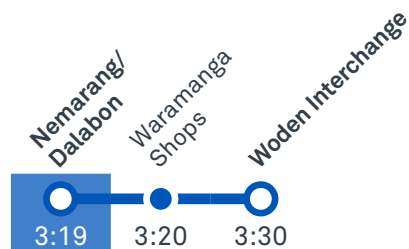

Plan your trip with the TC Journey planner! Visit transport.act.gov.au for details

Afternoon regular services

Other times available. Visit transport.act.gov.au

63

To Cooleman Court

63

To Woden

TG19027

CANBERRA
IS BETTER
CONNECTED

transport.act.gov.au

TTC Transport
Canberra

COOLEMAN COURT TO WODEN via Stirling and Fisher

63

ROUTE MAP

- Bus route
- Bus station
- Mode interchange
- Educational institution
- Hospital
- Bicycle lockers
- Bicycle rails
- Bicycle cage
- Bus terminus
- 63 Route number
- Shopping centre
- Park and Ride
- R4 RAPID route