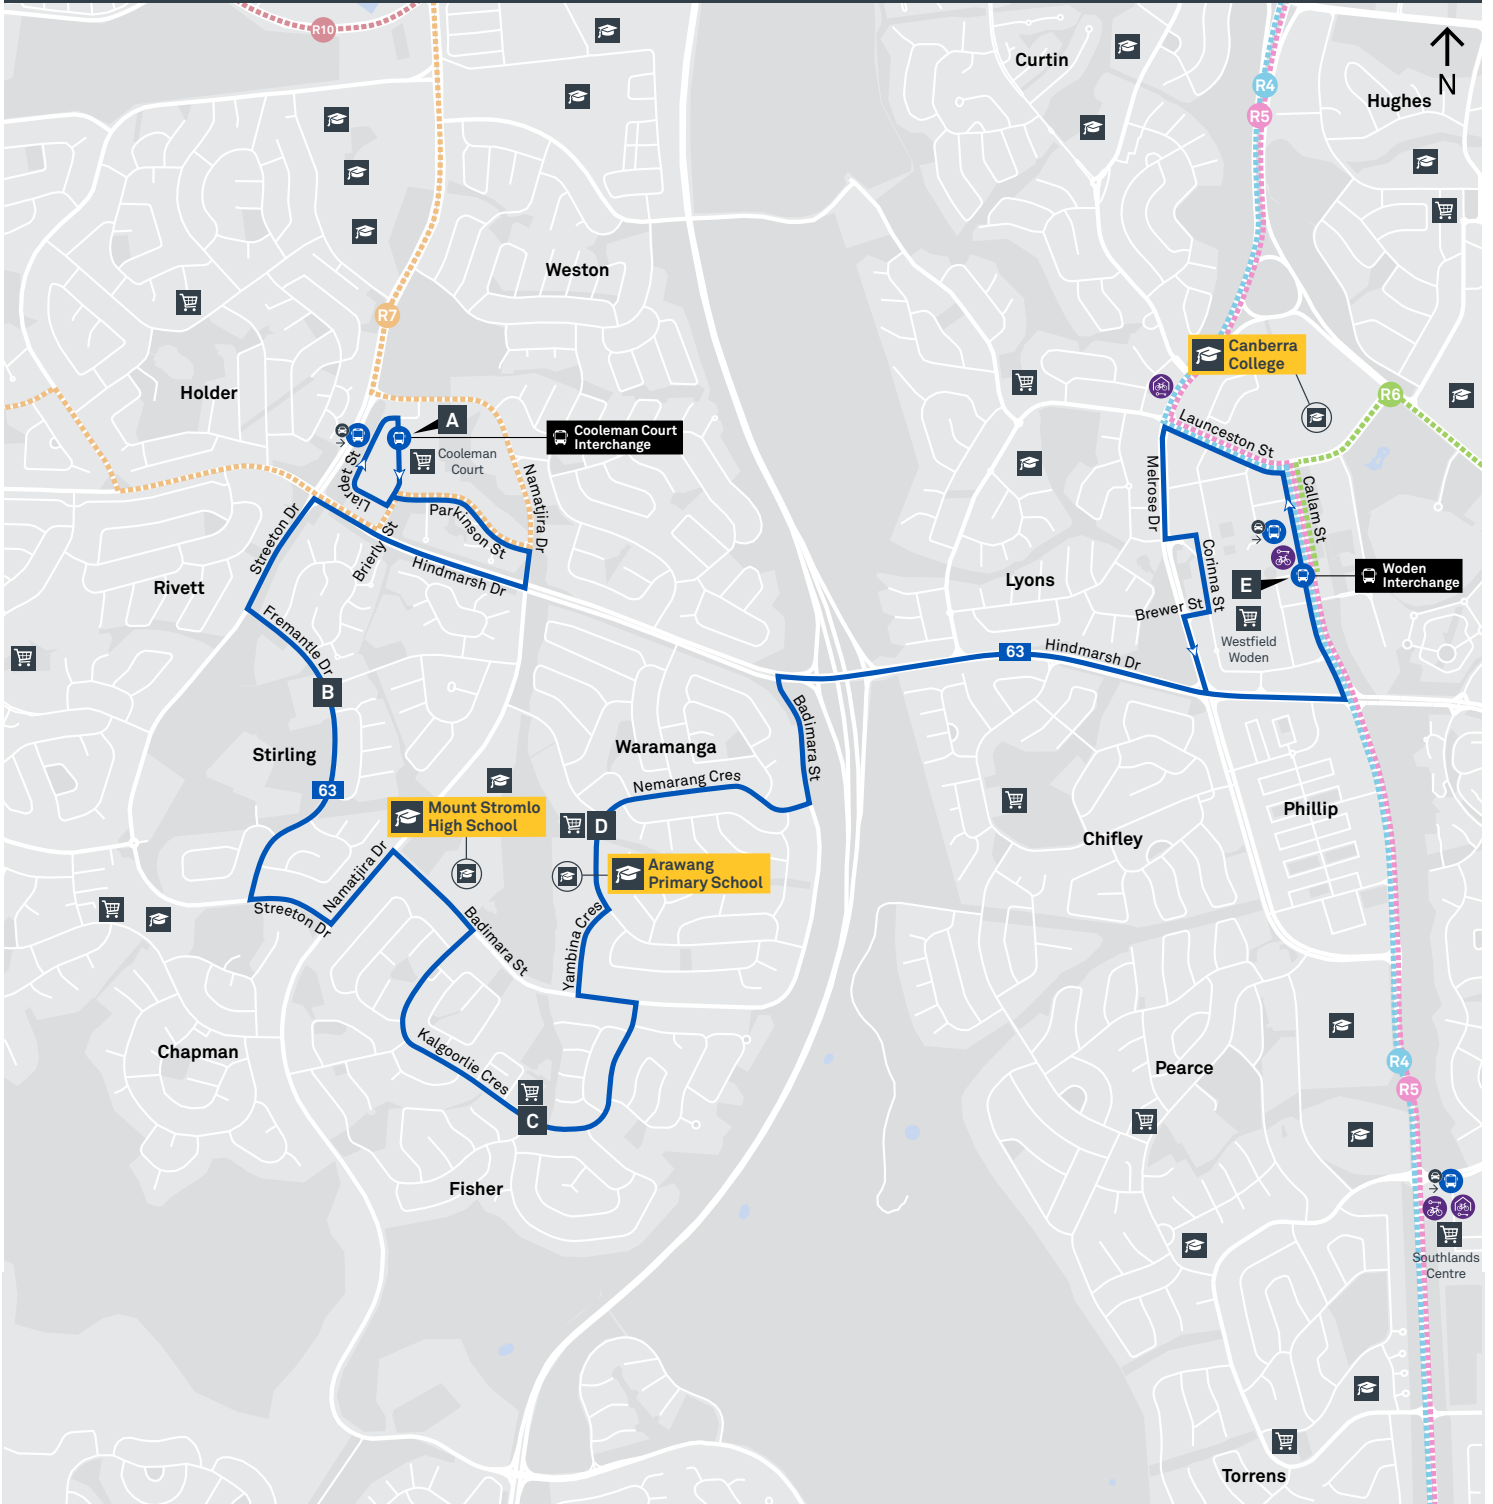

Route	AM	PM	Suburbs/Areas Served	Other information
63	✓	✓	Woden Bus Station, Phillip, Waramanga, Fisher, Stirling, Cooleman Court	

TG19027

CANBERRA
IS BETTER
CONNECTED

transport.act.gov.au

TTC Transport
Canberra

63

From Cooleman Court

Cooleman Court
Interchange
Fremantle/
Bunbury
Fisher
Shops
Nemarang/
Dalabon

CANBERRA
IS BETTER
CONNECTED

transport.act.gov.au

TTC Transport
Canberra

TG19027

ARAWANG PRIMARY SCHOOL

Plan your trip with the TC Journey planner! Visit transport.act.gov.au for details

Afternoon regular services

Other times available. Visit transport.act.gov.au

63

To Cooleman Court

63

To Woden

TG19027

CANBERRA
IS BETTER
CONNECTED

transport.act.gov.au

TTC Transport
Canberra

COOLEMAN COURT TO WODEN via Stirling and Fisher

63

ROUTE MAP

- Bus route
- Bus station
- Mode interchange
- Educational institution
- Hospital
- Bicycle lockers
- Bicycle rails
- Bicycle cage
- Bus terminus
- 63 Route number
- Shopping centre
- Park and Ride
- R4 RAPID route