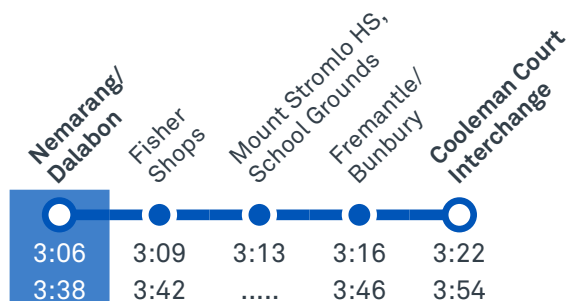

Plan your trip with the TC Journey planner! Visit transport.act.gov.au for details

Afternoon regular services

Other times available. Visit transport.act.gov.au

63

To Cooleman Court

63

To Woden

TG19027

CANBERRA
IS BETTER
CONNECTED

transport.act.gov.au

TTC Transport
Canberra

COOLEMAN COURT TO WODEN via Stirling and Fisher

63

ROUTE MAP

- Bus route
- Bus station
- Mode interchange
- Educational institution
- Hospital
- Bicycle lockers
- Bicycle rails
- Bicycle cage
- Bus terminus
- 63 Route number
- Shopping centre
- Park and Ride
- R4 RAPID route