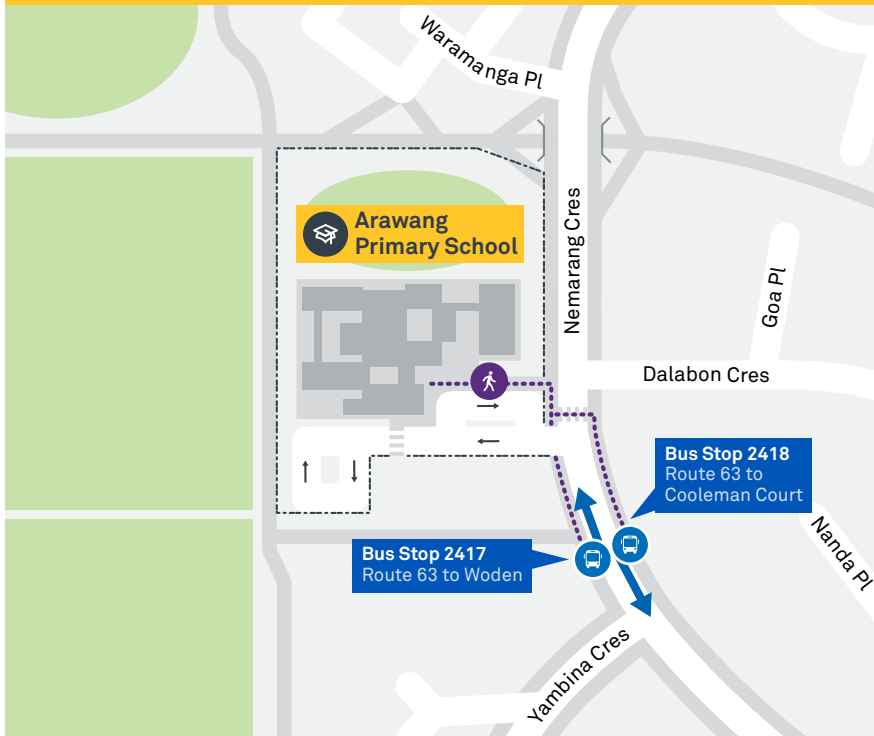

ARAWANG PRIMARY SCHOOL

Plan your trip with the TC Journey planner! Visit transport.act.gov.au for details

Local area map

School start

🕒 9:00 am

School finish

🕒 3:00 pm

Bus stop location

63

Regular route number

Walking route

Local area map provides indicative walking paths only. This map is designed to represent local public transport options in the area and is not to scale

Summary of bus services

Route	AM	PM	Suburbs/Areas Served	Other information
63	✓	✓	Woden Bus Station, Phillip, Waramanga, Fisher, Stirling, Cooleman Court	

TG19027

CANBERRA
IS BETTER
CONNECTED

transport.act.gov.au

TTC Transport
Canberra