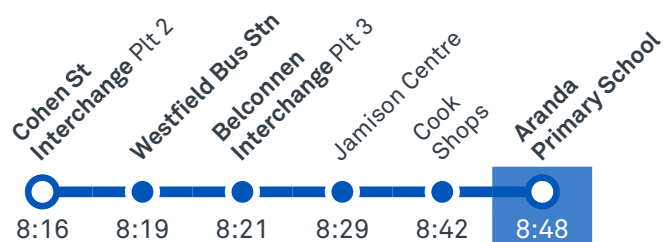

Route	AM	PM	Suburbs/Areas Served	Other information
32	✓	✓	City Interchange, Aranda, Cook, Weetangera, Macquarie, Jamison Centre, Belconnen, Belconnen Bus Stations	

TG19027

CANBERRA
IS BETTER
CONNECTED

transport.act.gov.au

TTC Transport
Canberra

ARANDA PRIMARY SCHOOL

Plan your trip with the TC Journey planner! Visit transport.act.gov.au for details

Morning regular services

Other times available. Visit transport.act.gov.au

32

From Belconnen

32

From City

CANBERRA
IS BETTER
CONNECTED

transport.act.gov.au

TTC Transport
Canberra

TG19027

ARANDA PRIMARY SCHOOL