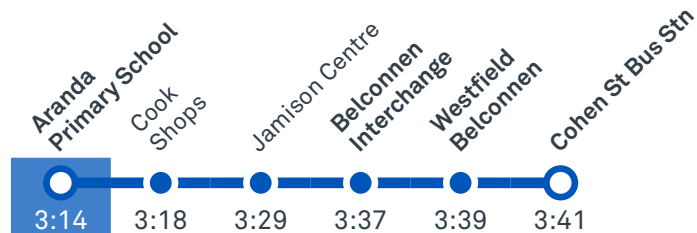

Plan your trip with the TC Journey planner! Visit transport.act.gov.au for details

Afternoon regular services

Other times available. Visit transport.act.gov.au

32 To City

32 To Belconnen

CANBERRA
IS BETTER
CONNECTED

transport.act.gov.au

TTC Transport
Canberra

TG19027

BELCONNEN TO CITY

via Jamison and Aranda

ROUTE MAP

- Bus route
- Bus station
- Mode interchange
- Educational institution
- + Hospital
- Bicycle lockers
- Park and Ride
- R2 RAPID route
- Bus terminus
- 32 Route number
- Shopping centre
- Bicycle rails
- Bicycle cage