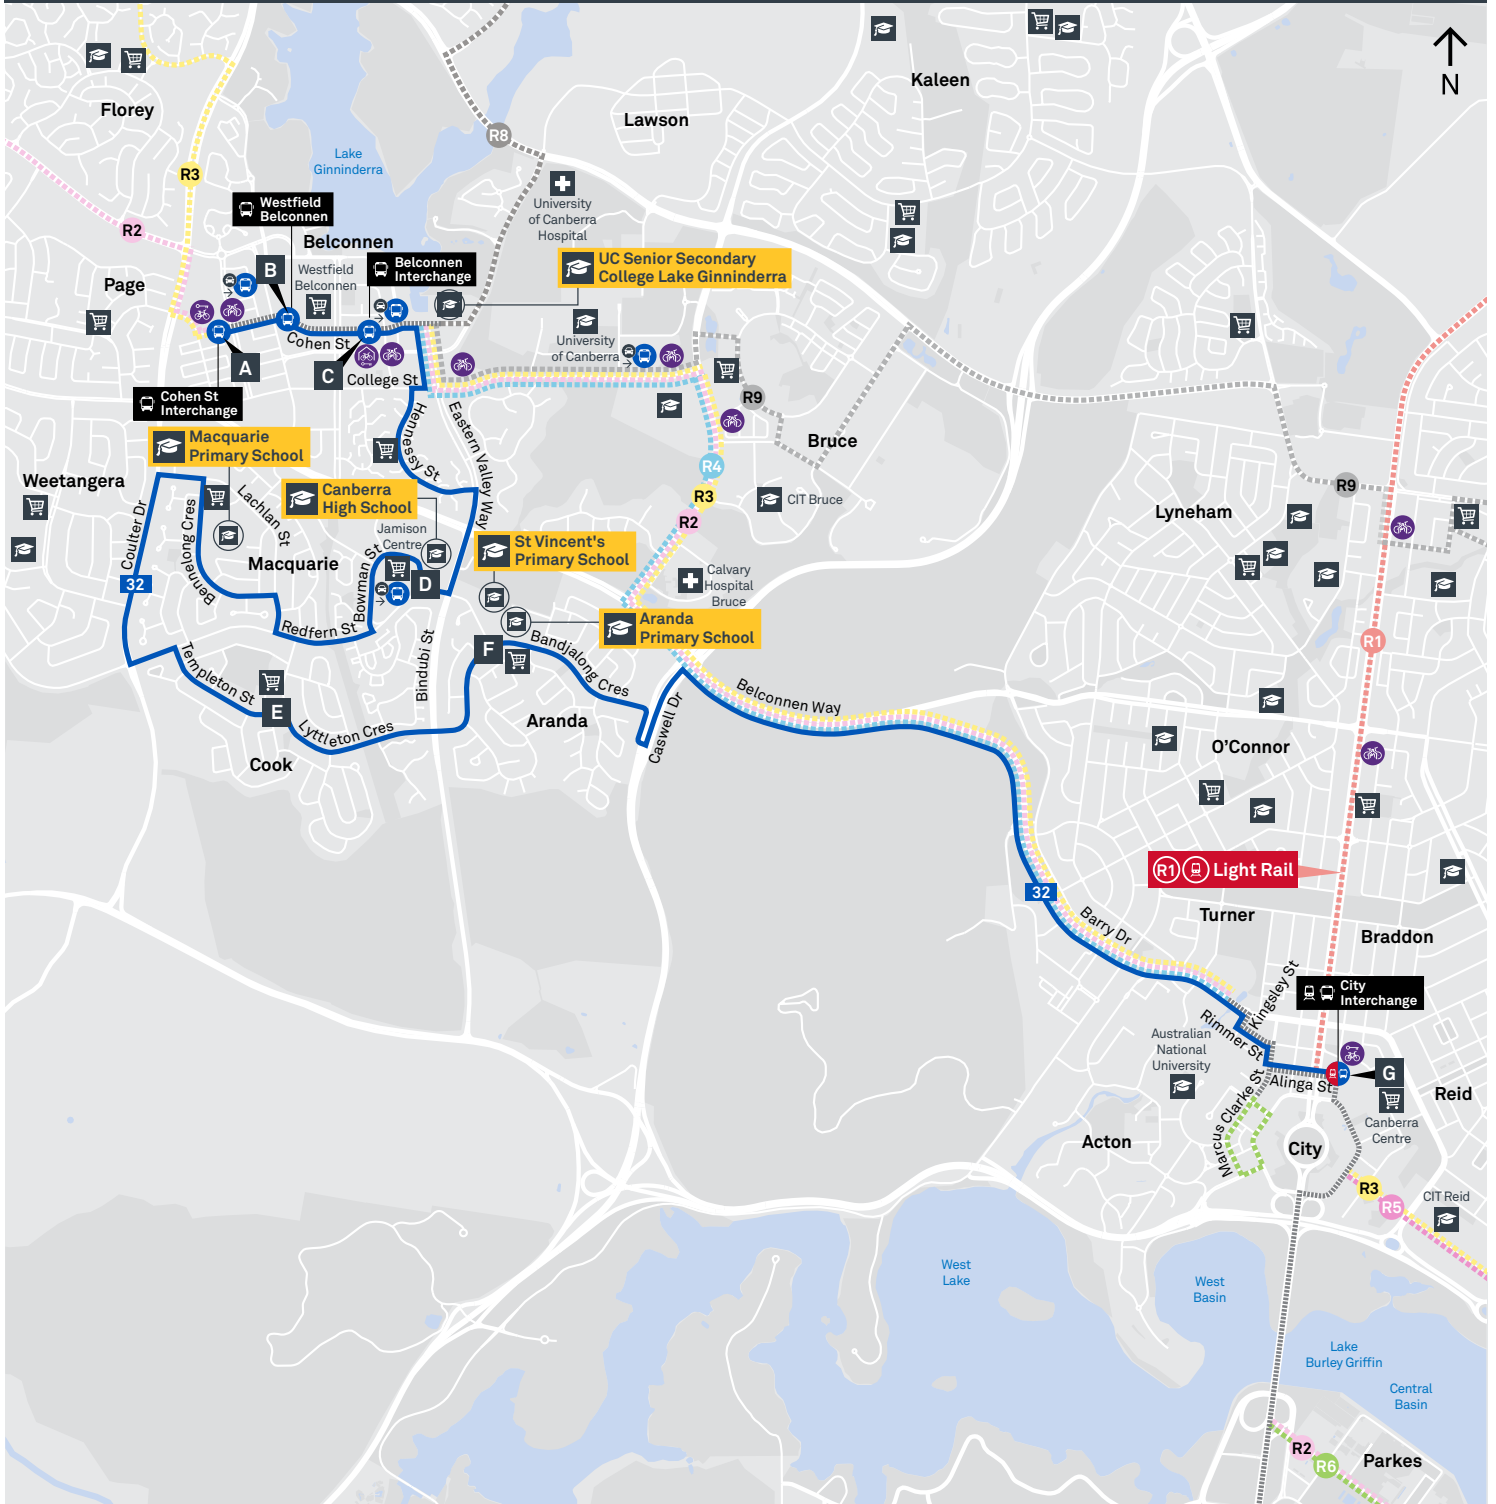

ARANDA PRIMARY SCHOOL

Plan your trip with the TC Journey planner! Visit transport.act.gov.au for details

Local area map

School start

🕒 9:00 am

School finish

🕒 3:00 pm

Bus stop location

Route	AM	PM	Suburbs/Areas Served	Other information
32	✓	✓	City Interchange, Aranda, Cook, Weetangera, Macquarie, Jamison Centre, Belconnen, Belconnen Bus Stations	

TG19027

CANBERRA
IS BETTER
CONNECTED

transport.act.gov.au

Plan your trip with the TC Journey planner! Visit transport.act.gov.au for details

Afternoon regular services

Other times available. Visit transport.act.gov.au

32 To City

32 To Belconnen

CANBERRA
IS BETTER
CONNECTED

transport.act.gov.au

TTC Transport
Canberra

TG19027

BELCONNEN TO CITY

via Jamison and Aranda

ROUTE MAP

- Bus route
- Bus station
- Mode interchange
- Educational institution
- + Hospital
- Bicycle lockers
- Park and Ride
- R2 RAPID route
- Bus terminus
- 32 Route number
- Shopping centre
- Bicycle rails
- Bicycle cage