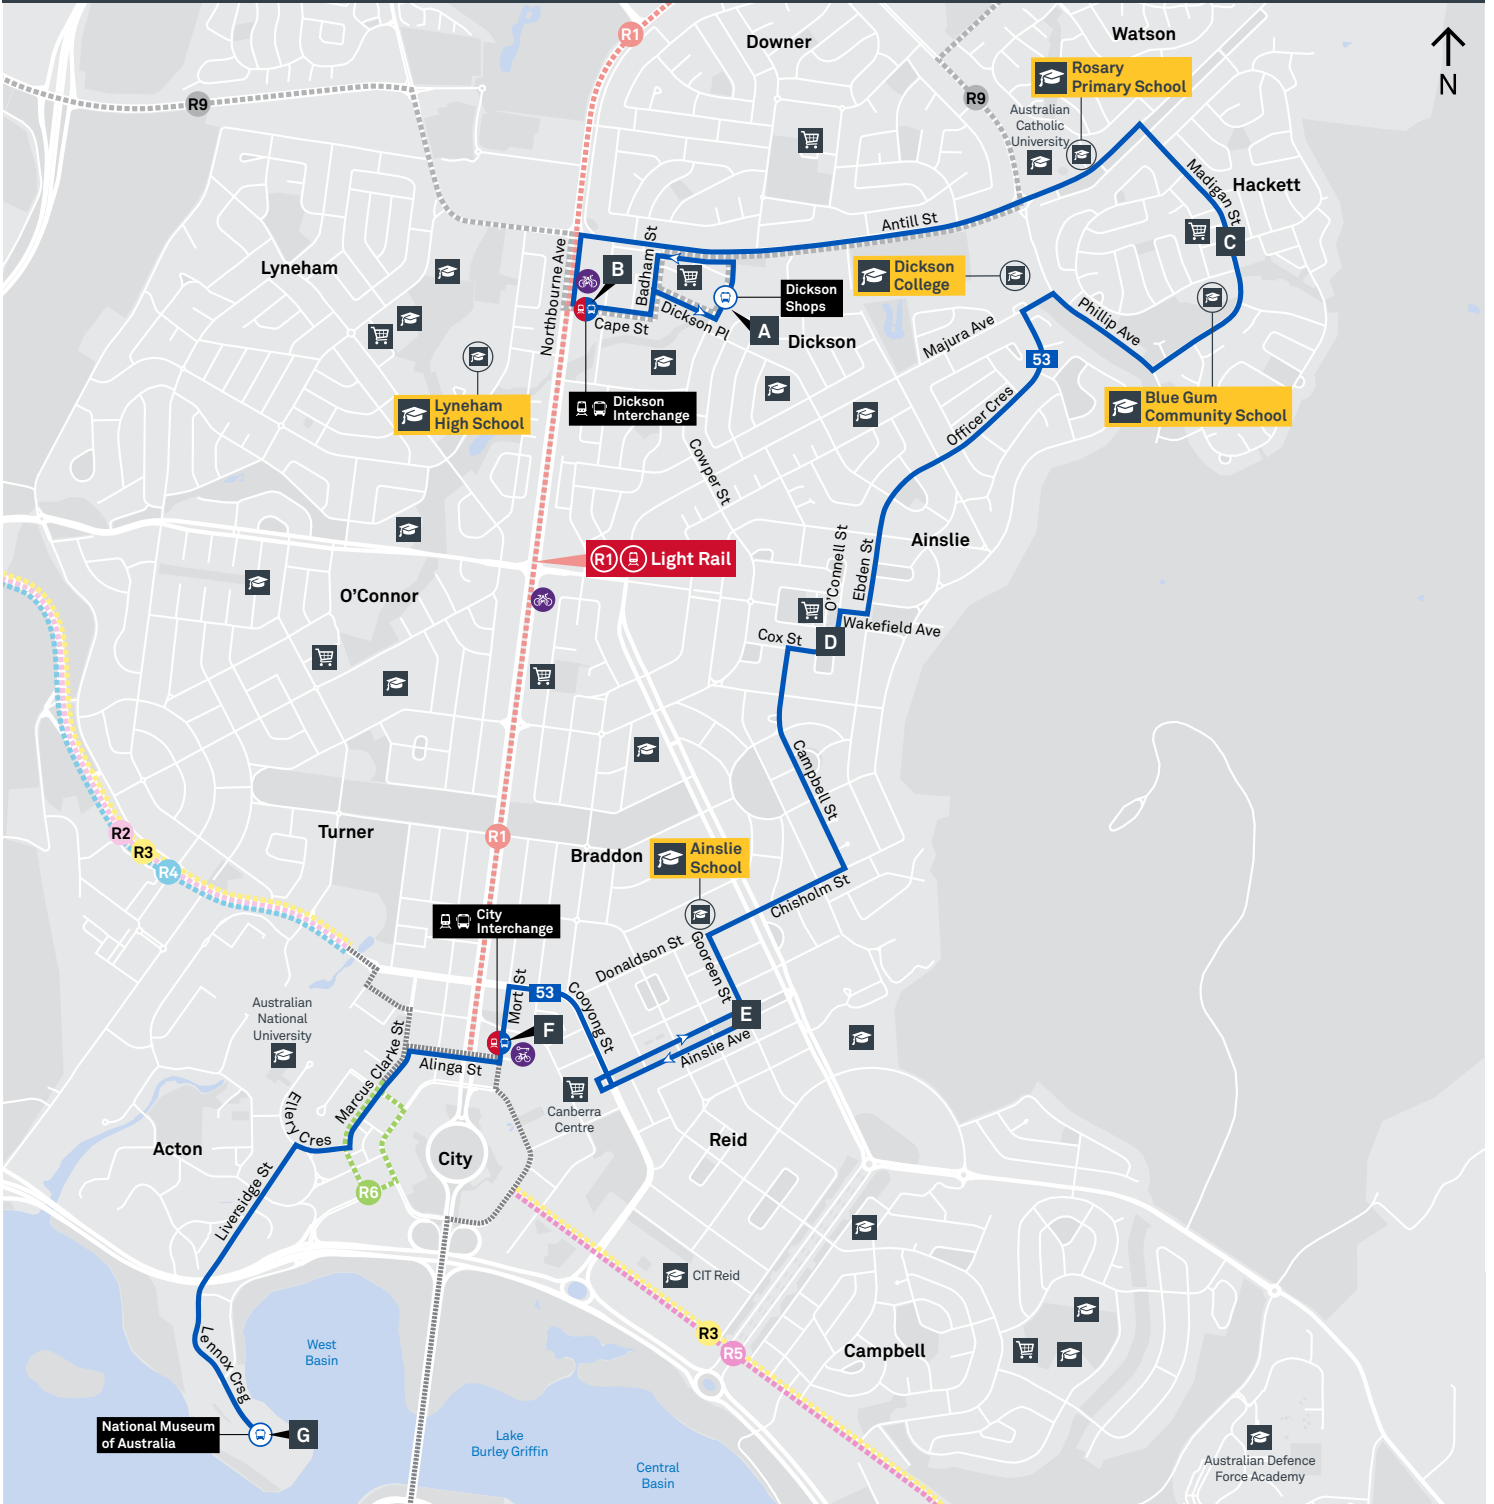

AINSLIE SCHOOL

Plan your trip with the TC Journey planner! Visit transport.act.gov.au for details

Local area map

School start

🕒 9:00 am

School finish

🕒 3:00 pm

Bus stop location

Route	AM	PM	Suburbs/Areas Served	Other information
53	✓	✓	Dickson, Dickson Bus Station, Hackett, Ainslie, City Interchange, Acton	

TG19027

CANBERRA
IS BETTER
CONNECTED

transport.act.gov.au

TTC Transport
Canberra

53

To National Museum

53

To Dickson

TG19027

CANBERRA
IS BETTER
CONNECTED

transport.act.gov.au

TTC Transport
Canberra

DICKSON TO MUSEUM via Hackett and Ainslie

53

ROUTE MAP

- Bus route
- Bus station
- Mode interchange
- Educational institution
- Hospital
- Bicycle lockers
- Park and Ride
- R2 RAPID route
- Bus terminus
- 53 Route number
- Shopping centre
- Bicycle rails
- Bicycle cage