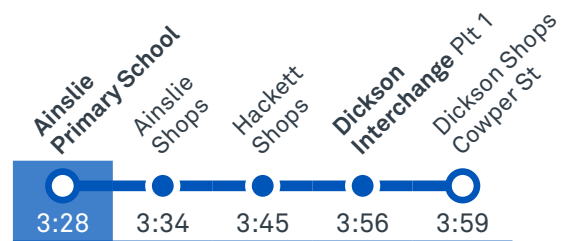

AINSLIE SCHOOL

Plan your trip with the TC Journey planner! Visit transport.act.gov.au for details

Afternoon regular services

Other times available. Visit transport.act.gov.au

53

To National Museum

53

To Dickson

TG19027

CANBERRA
IS BETTER
CONNECTED

transport.act.gov.au

TTC Transport
Canberra