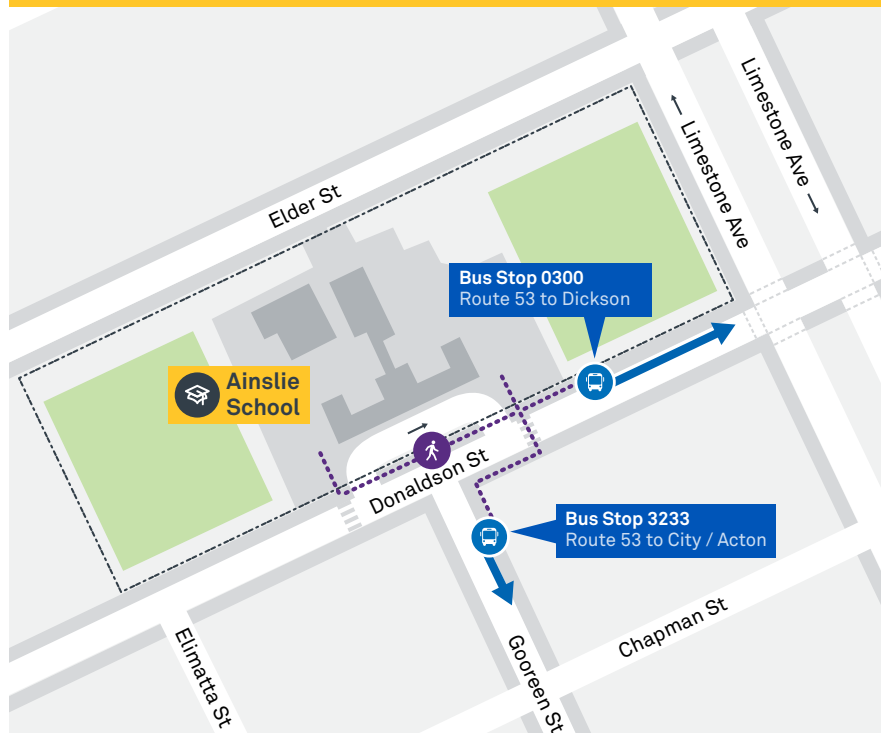

AINSLIE SCHOOL

Plan your trip with the TC Journey planner! Visit transport.act.gov.au for details

Local area map

School start

🕒 9:00 am

School finish

🕒 3:00 pm

Bus stop location

53

Regular route number

Walking route

Local area map provides indicative walking paths only. This map is designed to represent local public transport options in the area and is not to scale

Summary of bus services

Route	AM	PM	Suburbs/Areas Served	Other information
53	✓	✓	Dickson, Dickson Bus Station, Hackett, Ainslie, City Interchange, Acton	

TG19027

CANBERRA
IS BETTER
CONNECTED

transport.act.gov.au

TTC Transport
Canberra