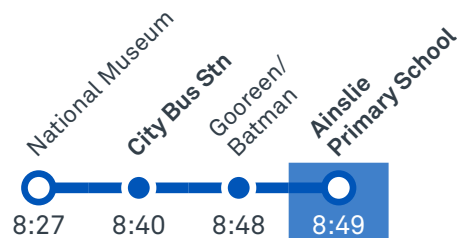

Route	AM	PM	Suburbs/Areas Served	Other information
53	✓	✓	Dickson, Dickson Bus Station, Hackett, Ainslie, City Interchange, Acton	

TG19027

CANBERRA
IS BETTER
CONNECTED

transport.act.gov.au

TTC Transport
Canberra

AINSLIE SCHOOL

Plan your trip with the TC Journey planner! Visit transport.act.gov.au for details

Morning regular services

Other times available. Visit transport.act.gov.au

53

From Dickson

53

From National Museum

DICKSON TO MUSEUM via Hackett and Ainslie

53

ROUTE MAP

- Bus route
- Bus station
- Mode interchange
- Educational institution
- Hospital
- Bicycle lockers
- Park and Ride
- R2 RAPID route
- Bus terminus
- 53 Route number
- Shopping centre
- Bicycle rails
- Bicycle cage