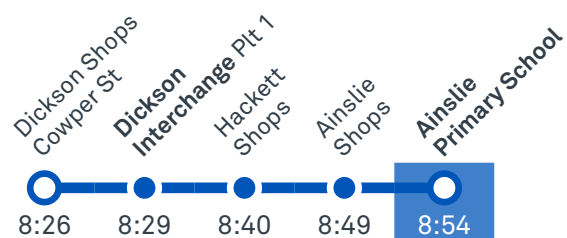

Route	AM	PM	Suburbs/Areas Served	Other information
53	✓	✓	Dickson, Dickson Bus Station, Hackett, Ainslie, City Interchange, Acton	

TG19027

CANBERRA
IS BETTER
CONNECTED

transport.act.gov.au

TTC Transport
Canberra

AINSLIE SCHOOL

Plan your trip with the TC Journey planner! Visit transport.act.gov.au for details

Morning regular services

Other times available. Visit transport.act.gov.au

53

From Dickson

53

From National Museum

DICKSON TO MUSEUM via Hackett and Ainslie

53

ROUTE MAP

- Bus route
- Bus station
- Mode interchange
- Educational institution
- Hospital
- Bicycle lockers
- Park and Ride
- R2 RAPID route
- Bus terminus
- 53 Route number
- Shopping centre
- Bicycle rails
- Bicycle cage