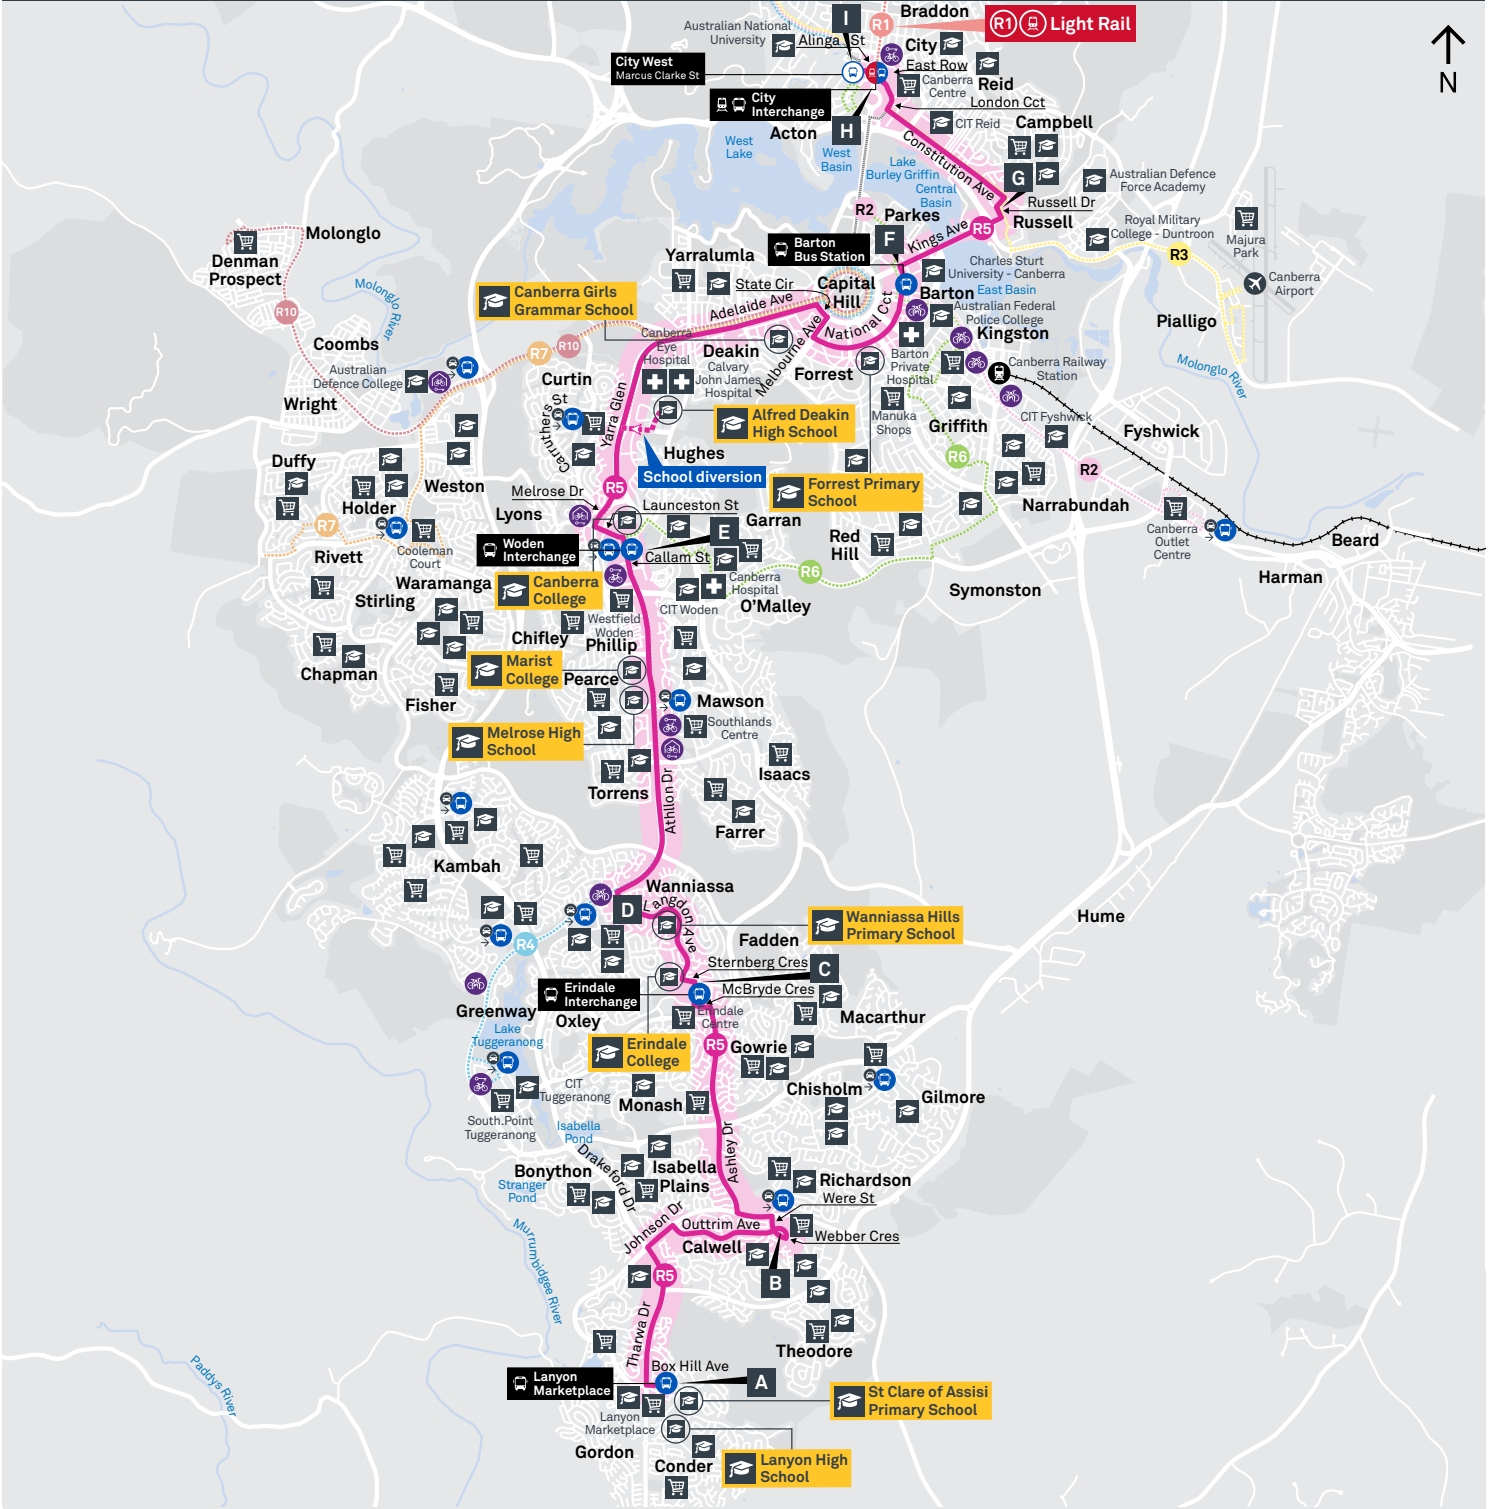

## Summary of bus services

Route	AM	PM	Suburbs/Areas Served	Other information
<b>2022</b>	✓	✓	Woden Bus Station	2 AM Trips and 2 PM Trips
<b>2023</b>	✓	✓	Narrabundah, Griffith, Manuka	
<b>2024</b>	✓	✓	The Causeway, Symonston, Narrabundah, Red Hill, Griffith, Manuka	
<b>2025</b>	✓	✓	Forrest, Deakin, Curtin, Woden Bus Station	
<b>2026</b>	✓	✓	City Bus Station, Russell	
<b>R5</b>	✓	✓	City West, City Interchange, Russell, Barton, Forrest, Woden Bus Station, Wanniasa, Erindale Bus Station, Calwell, Lanyon Market Place	

# SCHOOL ROUTE 2026 (AM & PM)

# LANYON TO CITY via Erindale and Russell

## ROUTE MAP

- RAPID** route
- Bus station
- Mode interchange
- Educational institution
- Hospital
- Bicycle lockers
- Park and Ride
- R2** Other **RAPID** route
- Bus terminus
- R5** Route number
- Shopping centre
- Bicycle rails
- Bicycle cage