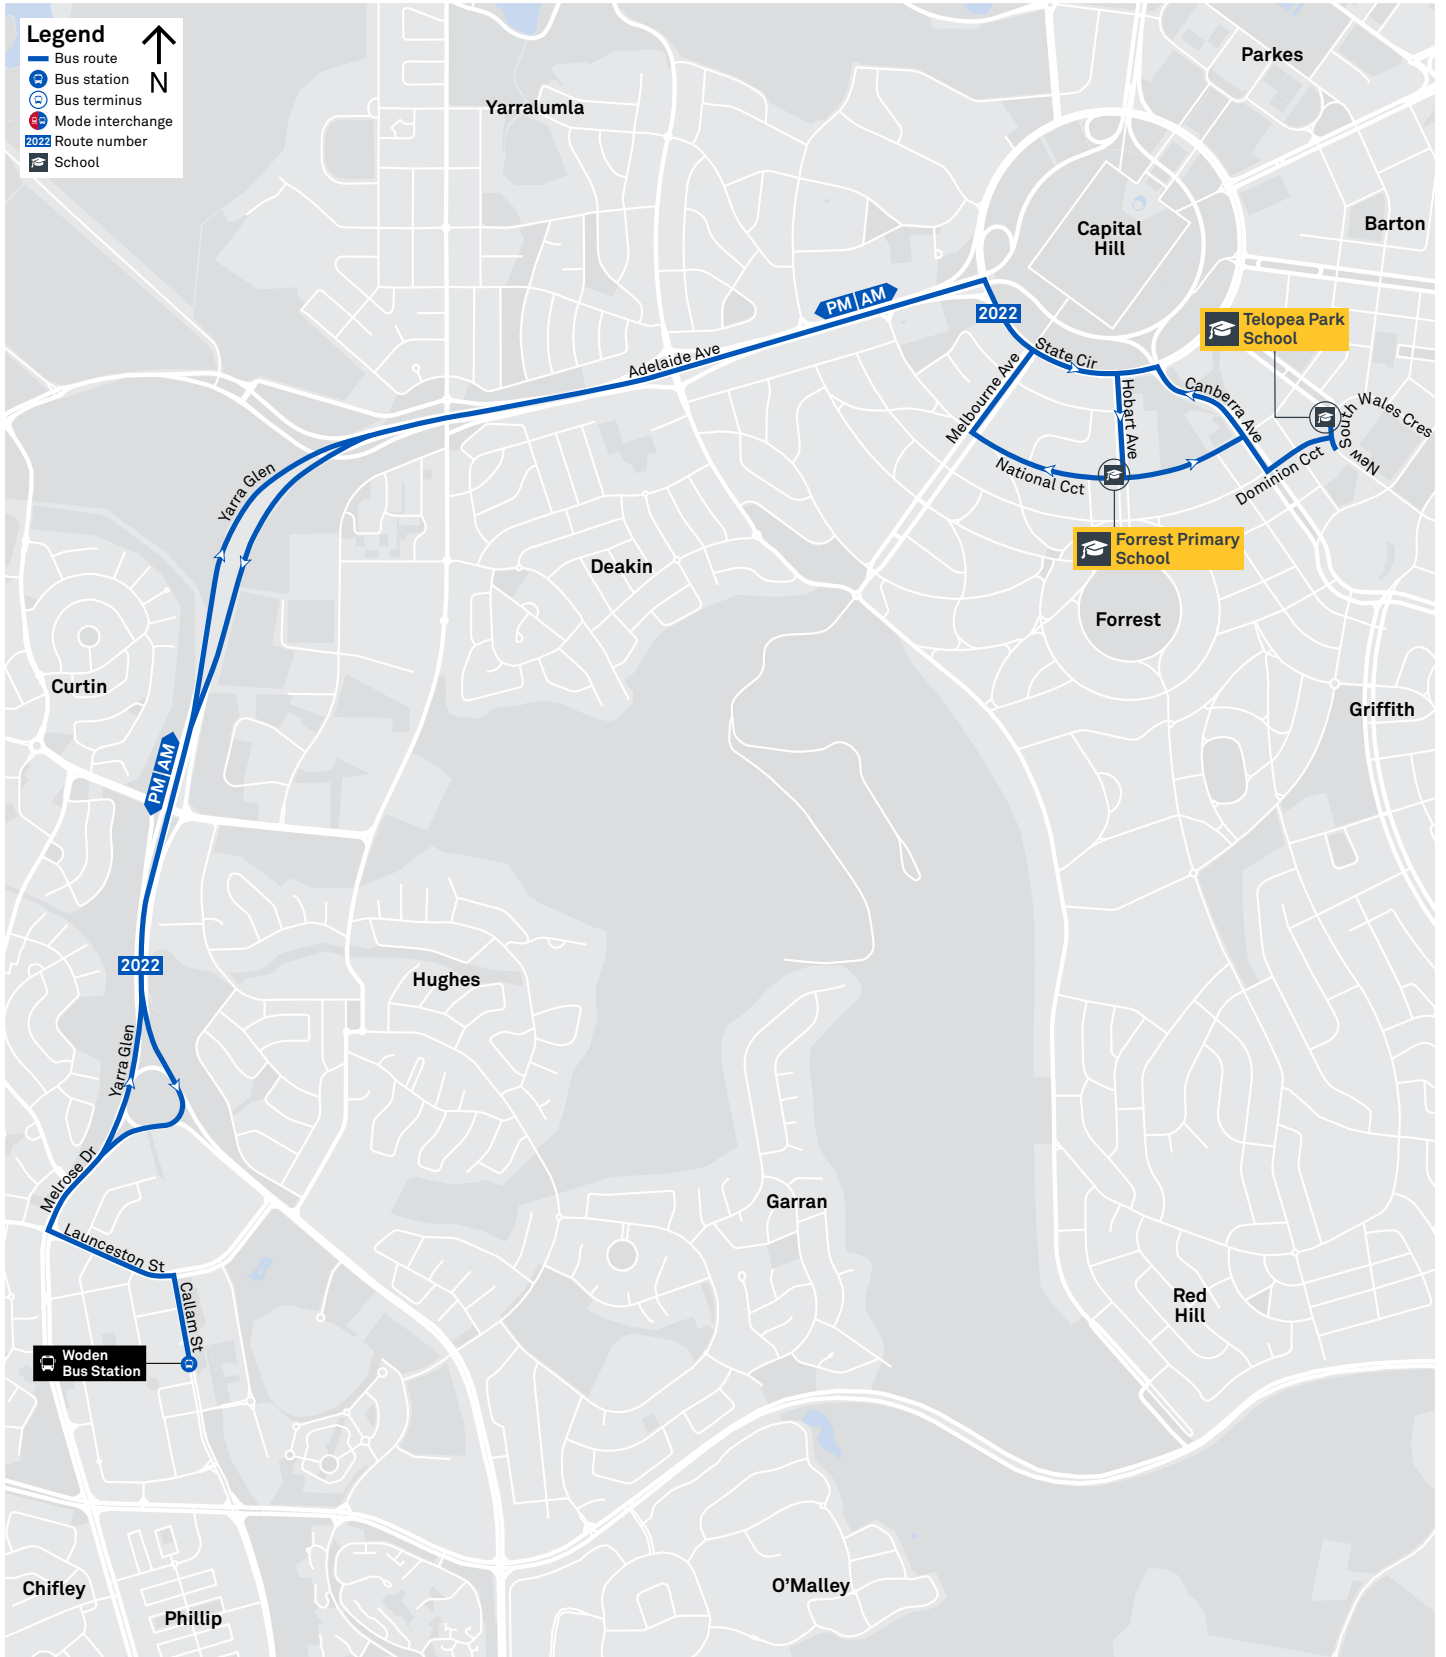

## Summary of bus services

Route	AM	PM	Suburbs/Areas Served	Other information
<b>2022</b>	✓	✓	Woden Bus Station	2 AM Trips and 2 PM Trips
<b>2023</b>	✓	✓	Narrabundah, Griffith, Manuka	
<b>2024</b>	✓	✓	The Causeway, Symonston, Narrabundah, Red Hill, Griffith, Manuka	
<b>2025</b>	✓	✓	Forrest, Deakin, Curtin, Woden Bus Station	
<b>2026</b>	✓	✓	City Bus Station, Russell	
<b>R5</b>	✓	✓	City West, City Interchange, Russell, Barton, Forrest, Woden Bus Station, Wanniasa, Erindale Bus Station, Calwell, Lanyon Market Place	

### R5 To City West

TG19027

CANBERRA IS BETTER CONNECTED

[transport.act.gov.au](https://transport.act.gov.au)

**TTC** Transport Canberra

# SCHOOL ROUTE 2022 (AM & PM)

# LANYON TO CITY via Erindale and Russell