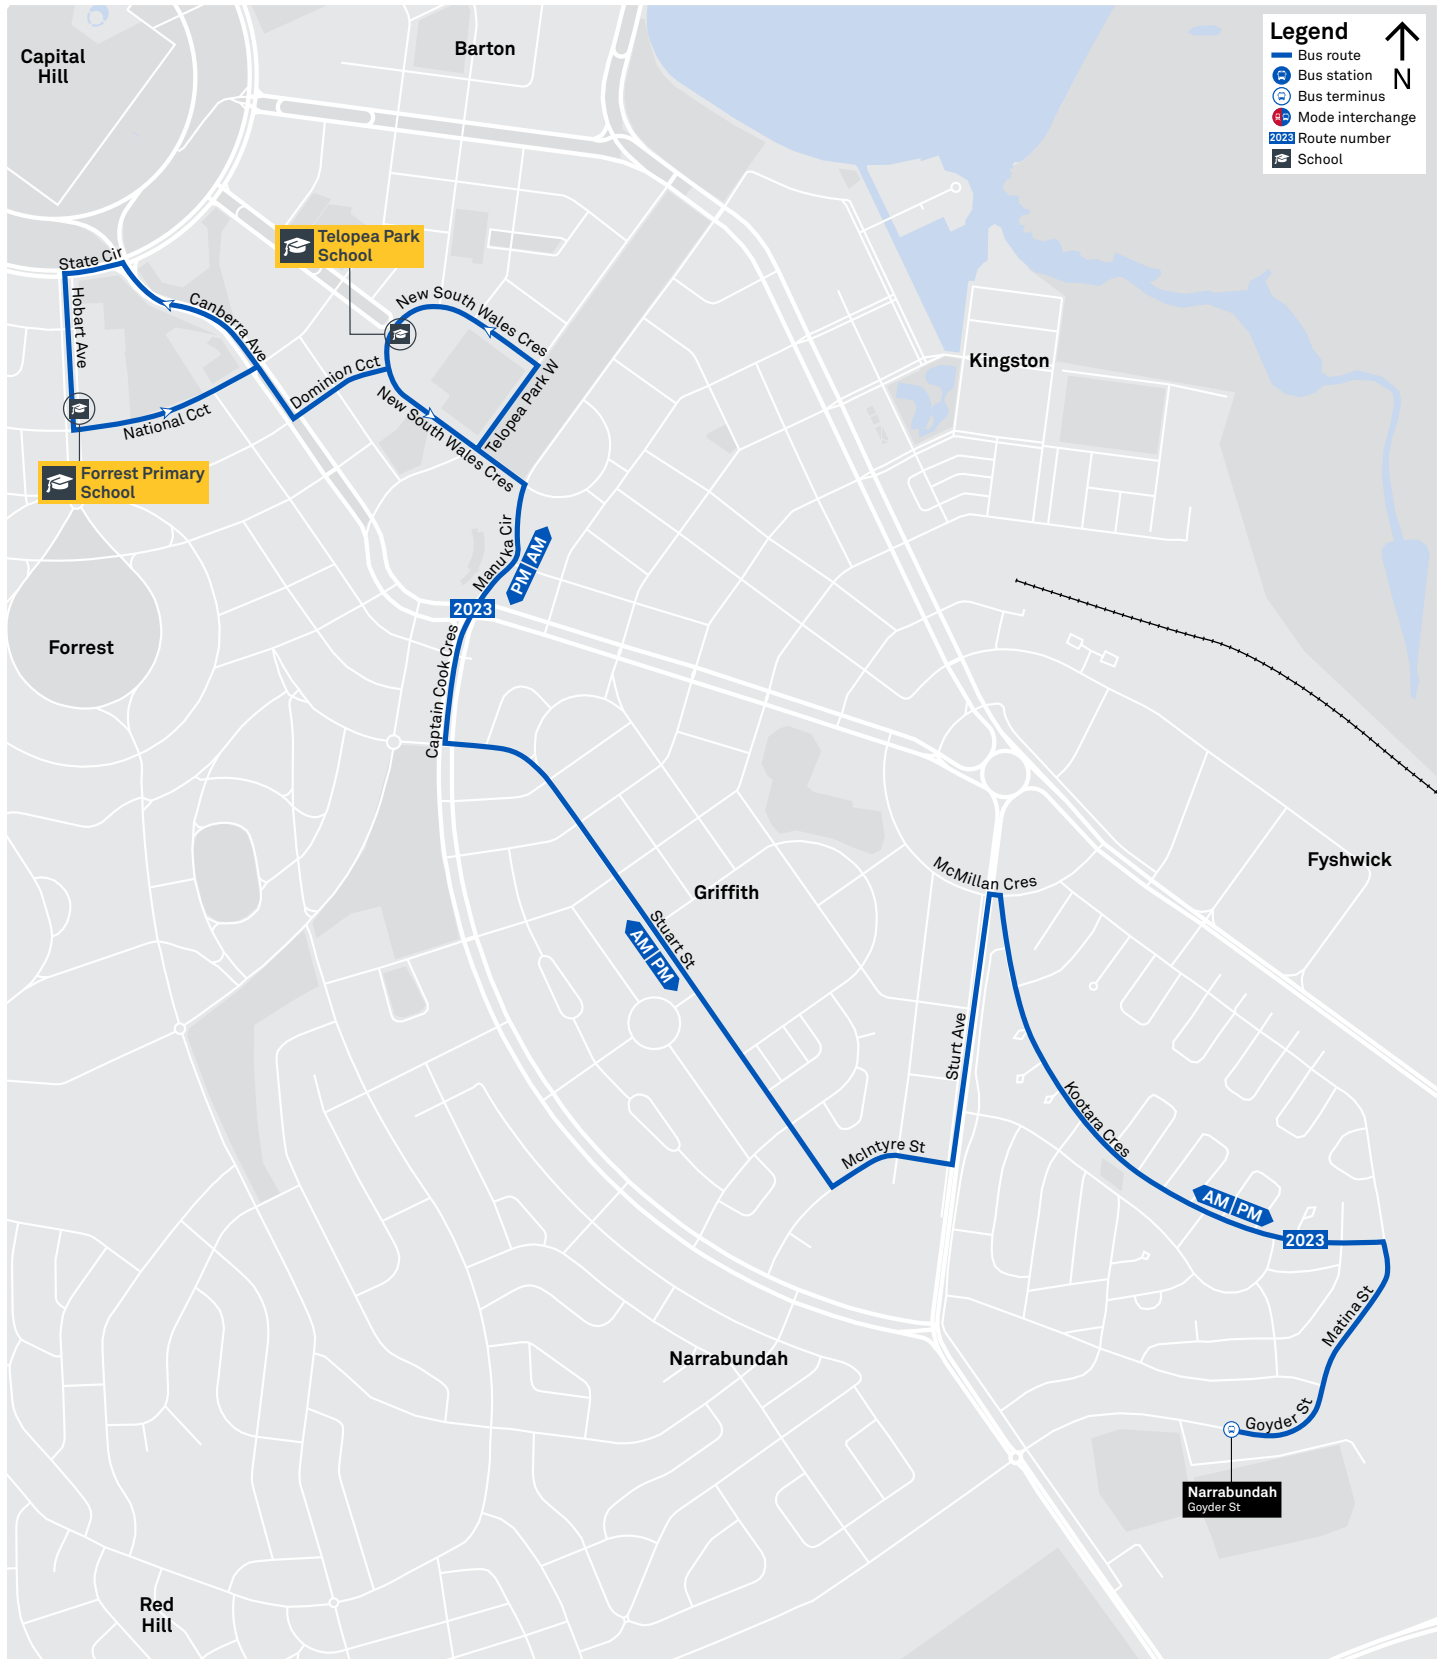

SCHOOL ROUTE 2023 (AM & PM)