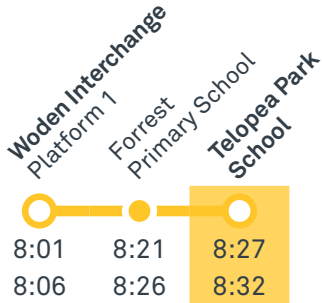

TELOPEA PARK SCHOOL

Plan your trip with the TC Journey planner! Visit transport.act.gov.au for details

Morning school services

2022 From Woden