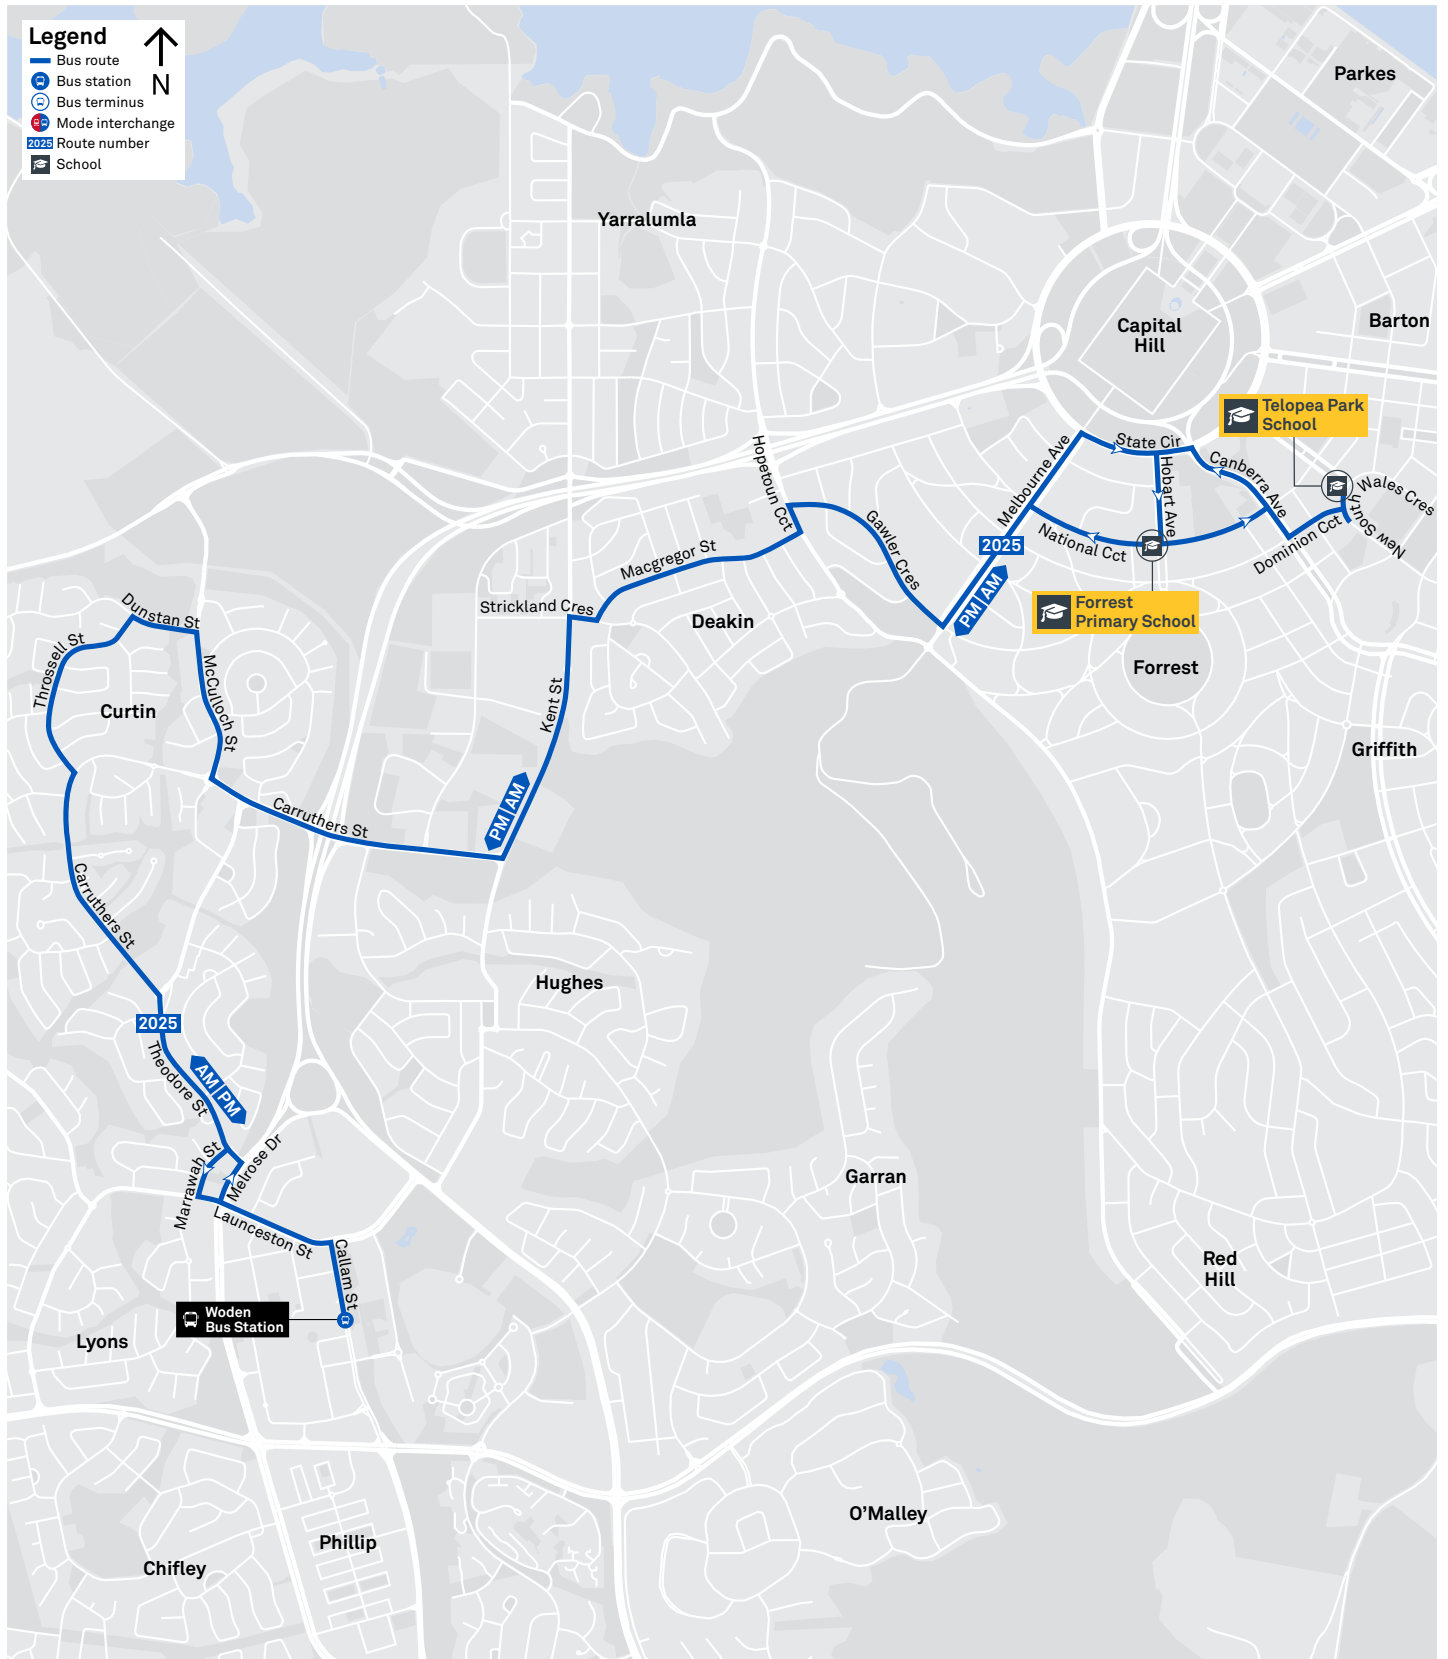

## Summary of bus services

Route	AM	PM	Suburbs/Areas Served	Other information
<b>2022</b>	✓	✓	Woden Bus Station	2 AM Trips and 2 PM Trips
<b>2023</b>	✓	✓	Narrabundah, Griffith, Manuka	
<b>2024</b>	✓	✓	The Causeway, Symonston, Narrabundah, Red Hill, Griffith, Manuka	
<b>2025</b>	✓	✓	Forrest, Deakin, Curtin, Woden Bus Station	
<b>2026</b>	✓	✓	City Bus Station, Russell	
<b>R5</b>	✓	✓	City West, City Interchange, Russell, Barton, Forrest, Woden Bus Station, Wanniasa, Erindale Bus Station, Calwell, Lanyon Market Place	

# SCHOOL ROUTE 2024 (AM & PM)

CANBERRA  
IS BETTER  
CONNECTED

[transport.act.gov.au](http://transport.act.gov.au)

**TTC** Transport  
Canberra

# SCHOOL ROUTE 2025 (AM & PM)

# LANYON TO CITY via Erindale and Russell