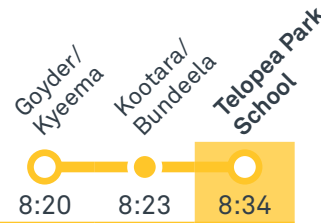

2023 From Narrabundah