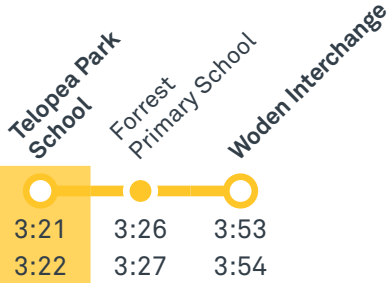

TELOPEA PARK SCHOOL

Plan your trip with the TC Journey planner! Visit transport.act.gov.au for details

Afternoon school services

2022 To Woden