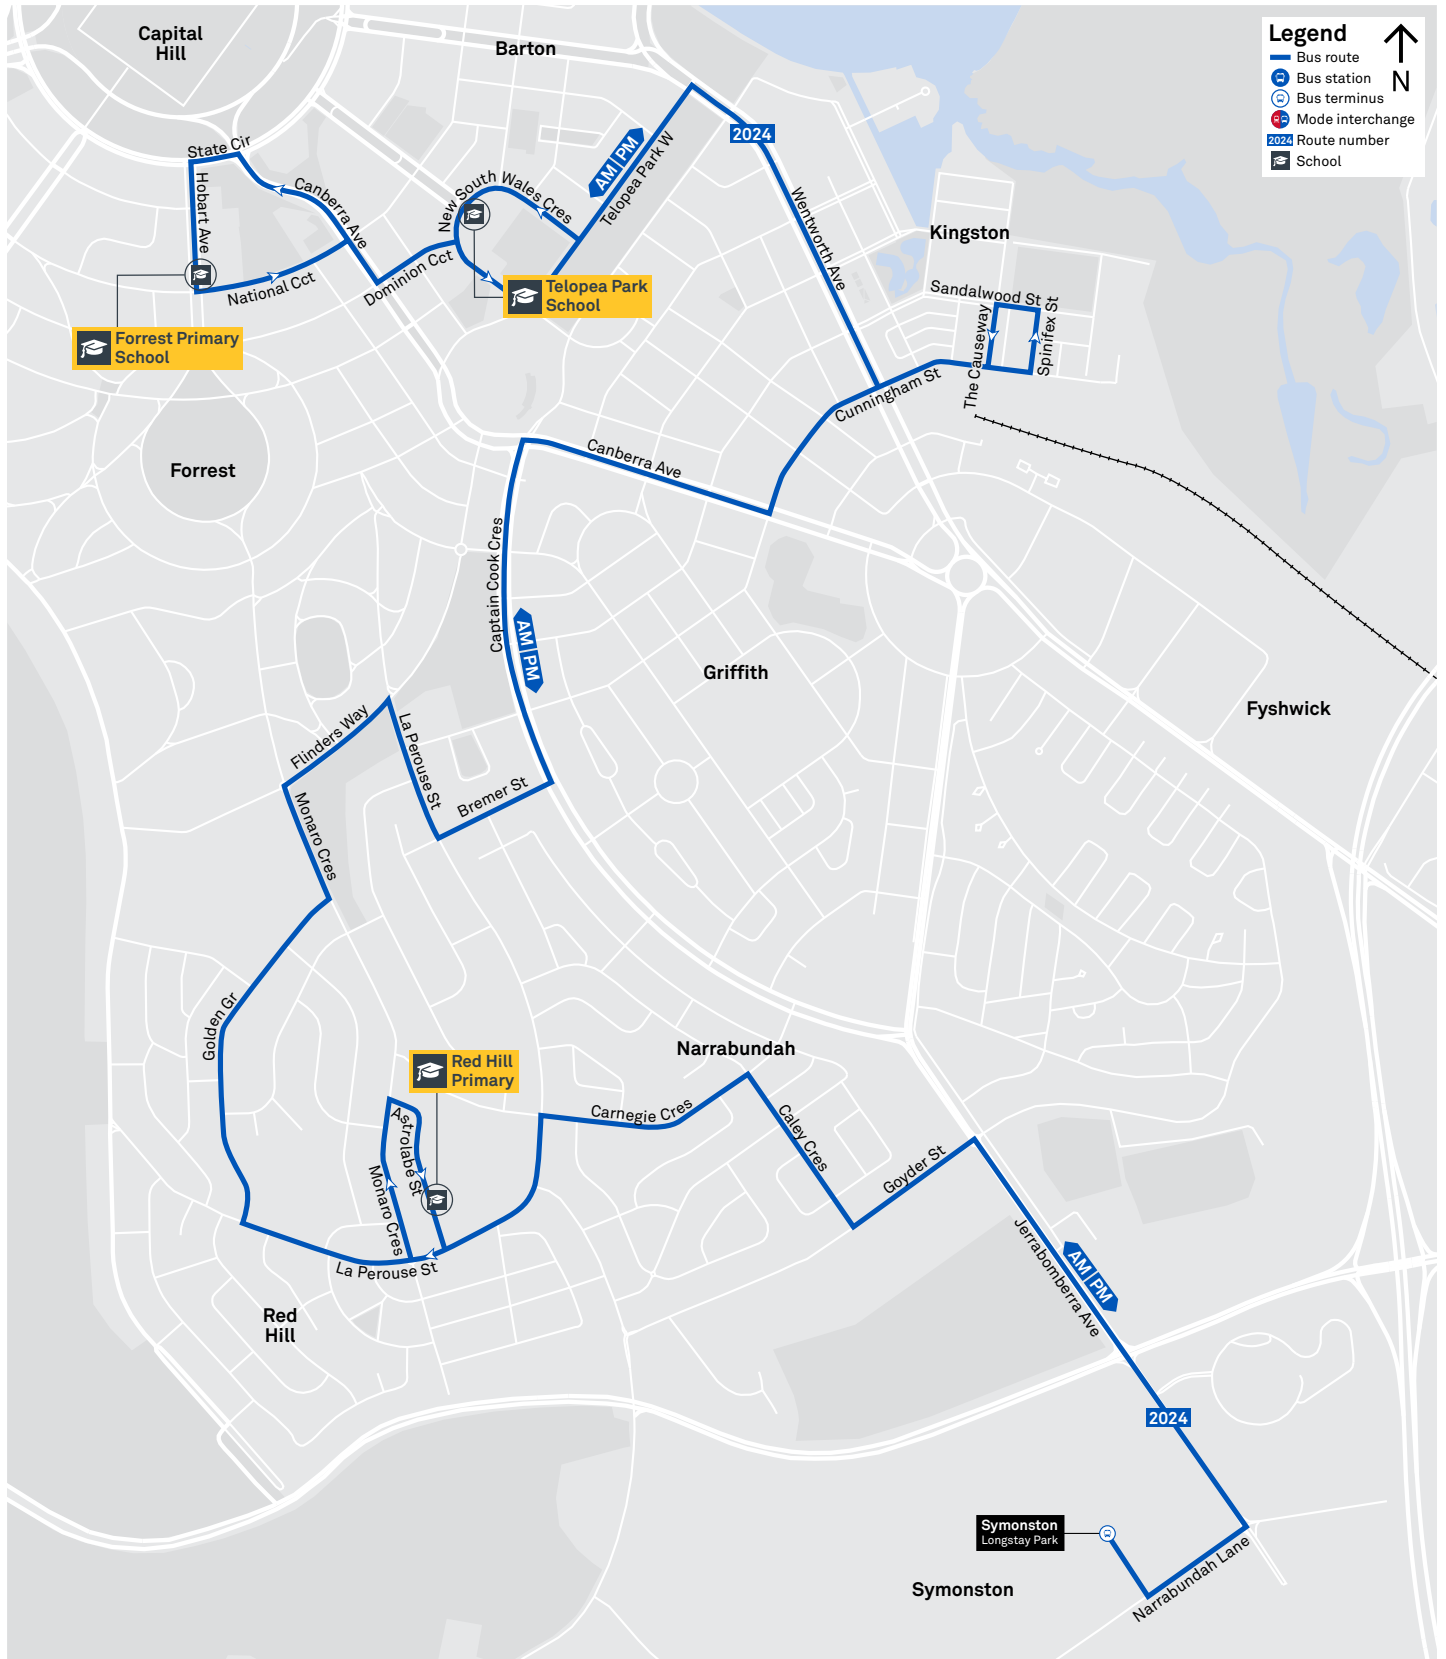

SCHOOL ROUTE 2024 (AM & PM)

CANBERRA
IS BETTER
CONNECTED

transport.act.gov.au

TTC Transport
Canberra