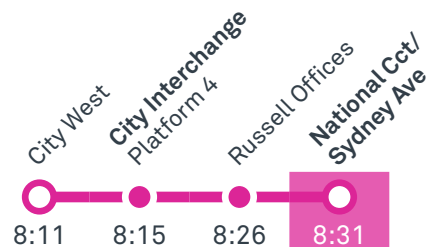

R5 From City West