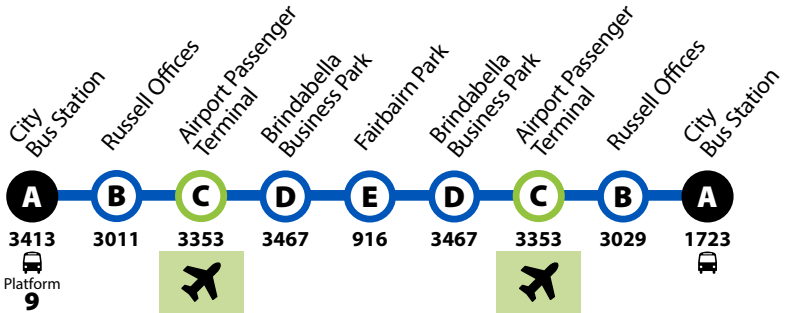

To Airport, Fairbairn Park and return

11
11A

Monday to Friday

	11	6:27	6:35	6:42	6:45	6:45	6:49	6:57	7:11
AM	11	6:48	6:57	7:03	7:06	7:12	7:19	7:23	7:31	7:46
	11	7:08	7:17	7:23	7:26	7:32	7:40	7:45	7:53	8:07
	11	7:38	7:49	7:57	8:00	8:06	8:14	8:19	8:27	8:41
	11	8:05	8:16	8:24	8:27	8:33	8:41	8:46	8:54	9:08
	11	8:25	8:36	8:44	8:47	8:53	9:00	9:04	9:12	9:25
	11	8:49	8:58	9:05	9:08	9:14	9:21	9:25	9:33	9:47
	11	9:08	9:16	9:23	9:26	9:32	9:39	9:43	9:51	10:05
	11	9:37	9:45	9:52	9:55	10:01	10:08	10:12	10:20	10:34
	11A	10:10	10:18	10:26	10:40	10:48	11:02
	11	10:35	10:43	10:50	10:53	10:59	11:06	11:10	11:18	11:32
11A	11:10	11:18	11:26	11:40	11:48	12:02	
11	11:35	11:43	11:50	11:53	11:59	12:06	12:10	12:18	12:32	
PM	11A	12:10	12:18	12:26	12:40	12:48	1:02
	11	12:35	12:43	12:50	12:53	12:59	1:06	1:10	1:18	1:32
	11A	1:10	1:18	1:26	1:40	1:48	2:02
	11	1:35	1:43	1:50	1:53	1:59	2:06	2:10	2:18	2:32
	11A	2:10	2:18	2:26	2:40	2:48	3:02
	11	2:35	2:43	2:50	2:53	2:59	3:07	3:11	3:19	3:35
	11A	3:10	3:18	3:26	3:39	3:47	4:01
	11	3:35	3:44	3:52	3:55	4:01	4:09	4:14	4:22	4:37
	11	4:05	4:15	4:23	4:26	4:32	4:40	4:45	4:53	5:08
	11	4:36	4:46	4:54	4:57	5:03	5:11	5:16	5:24	5:39
	11	5:06	5:16	5:24	5:27	5:33	5:41	5:46	5:54	6:08
	11	5:36	5:46	5:54	5:57	6:03	6:11	6:15	6:23	6:33
	11	6:04	6:14	6:22	6:25	6:31	6:38	6:42	6:50	7:00
	11A	6:41	6:49	6:57	7:10	7:18	7:32
	11A	7:11	7:19	7:27	7:40	7:48	8:02
	11A	7:41	7:49	7:57	8:10	8:18	8:32
	11A	8:11	8:19	8:27	8:40	8:48	9:02
	11A	8:41	8:49	8:57	9:10	9:18	9:32
11A	9:11	9:19	9:27	9:40	9:48	10:02	

Route 11: Services to Fairbairn via Airport

Route 11A: Services to Airport only

11, 11A Route Map