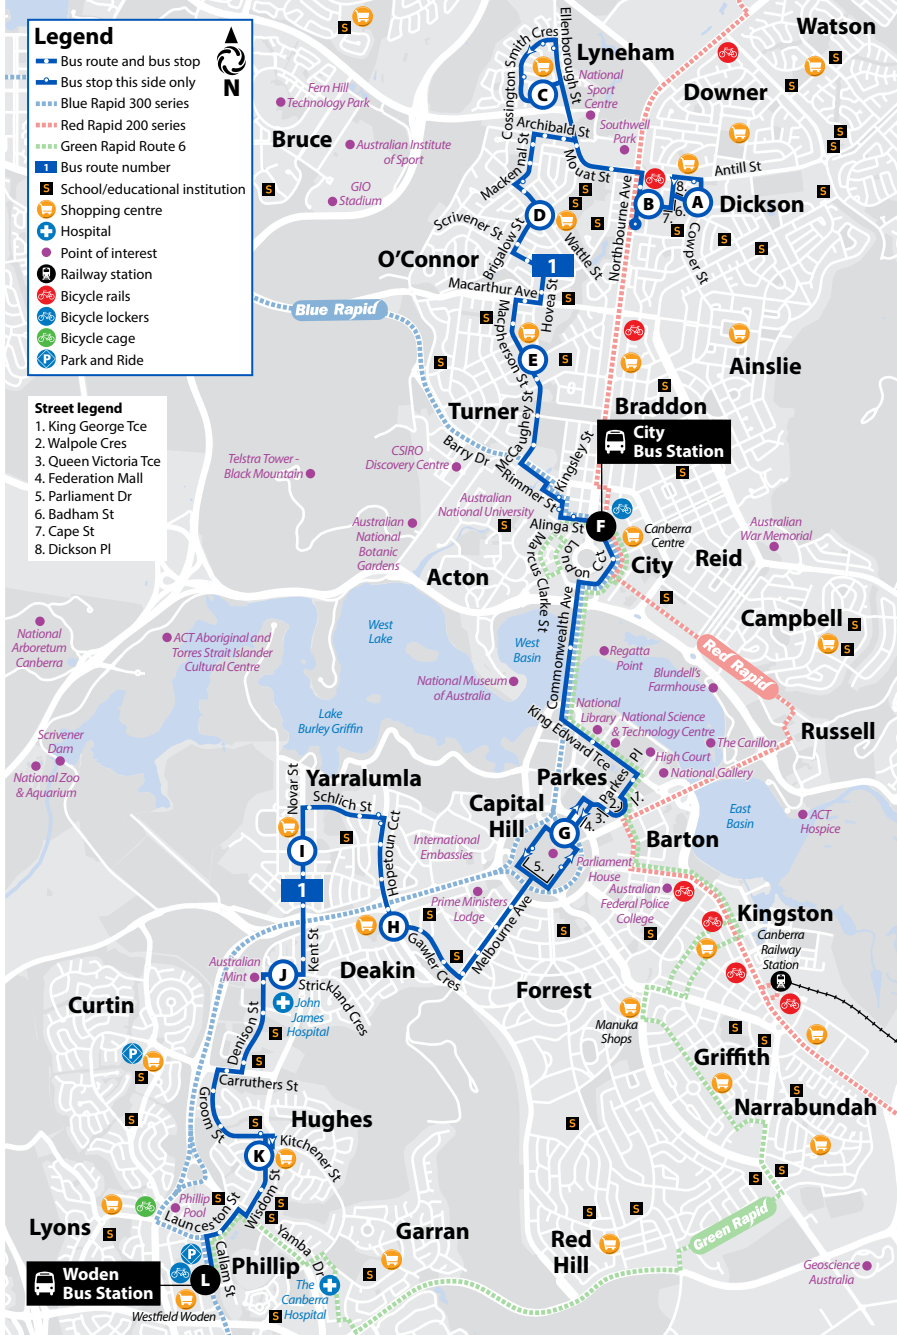

1 Route Map

Legend

- Bus route and bus stop
- Bus stop this side only
- Blue Rapid 300 series
- Red Rapid 200 series
- Green Rapid Route 6
- **1** Bus route number
- School/educational institution
- Shopping centre
- Hospital
- Point of interest
- Railway station
- Bicycle rails
- Bicycle lockers
- Bicycle cage
- Park and Ride

Street legend

1. King George Tce
2. Walpole Cres
3. Queen Victoria Tce
4. Federation Mall
5. Parliament Dr
6. Badham St
7. Cape St
8. Dickson Pl

Woden Bus Station
Westfield Woden

City Bus Station